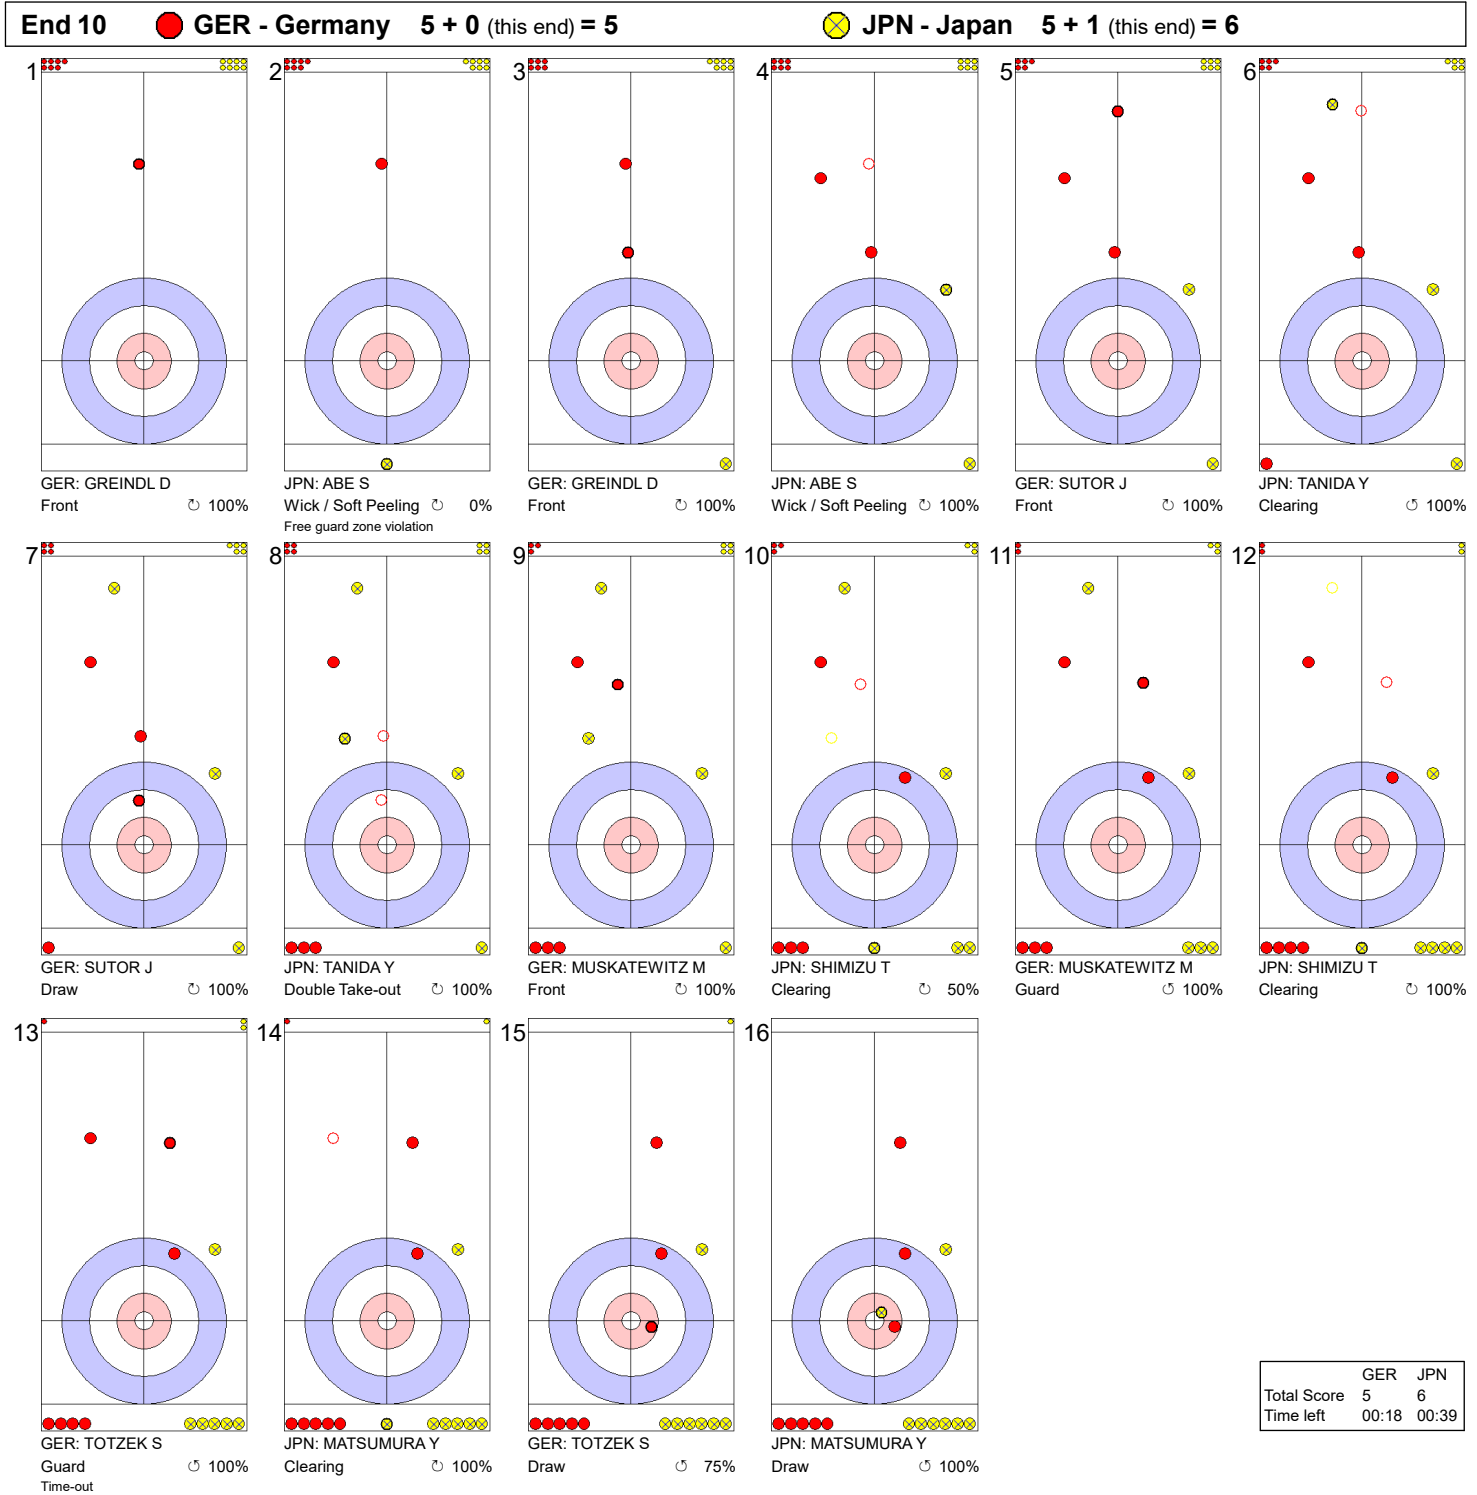

Game - Shot by Shot

Legend:
 ↻ Clockwise ↺ Counter-clockwise - Not considered

Game - Shot by Shot

Legend:
 ⤵ Clockwise ⤶ Counter-clockwise - Not considered

Game - Shot by Shot

Legend:
 ↻ Clockwise ↺ Counter-clockwise - Not considered

Game - Shot by Shot

Legend:
 ↻ Clockwise ↺ Counter-clockwise - Not considered

Game - Shot by Shot

Legend:
 ↻ Clockwise ↺ Counter-clockwise - Not considered

Game - Shot by Shot

Legend:
 ↻ Clockwise ↺ Counter-clockwise - Not considered

Game - Shot by Shot

Legend:
 ↻ Clockwise ↺ Counter-clockwise - Not considered

Game - Shot by Shot

Legend:
 ↻ Clockwise ↺ Counter-clockwise - Not considered

Game - Shot by Shot

End 9 ● **GER - Germany** 3 + 2 (this end) = 5 ● **JPN - Japan** 5 + 0 (this end) = 5

	GER	JPN
Total Score	5	5
Time left		

Legend:
 ↻ Clockwise ↺ Counter-clockwise - Not considered

Game - Shot by Shot

Legend:
 ↻ Clockwise ↺ Counter-clockwise - Not considered