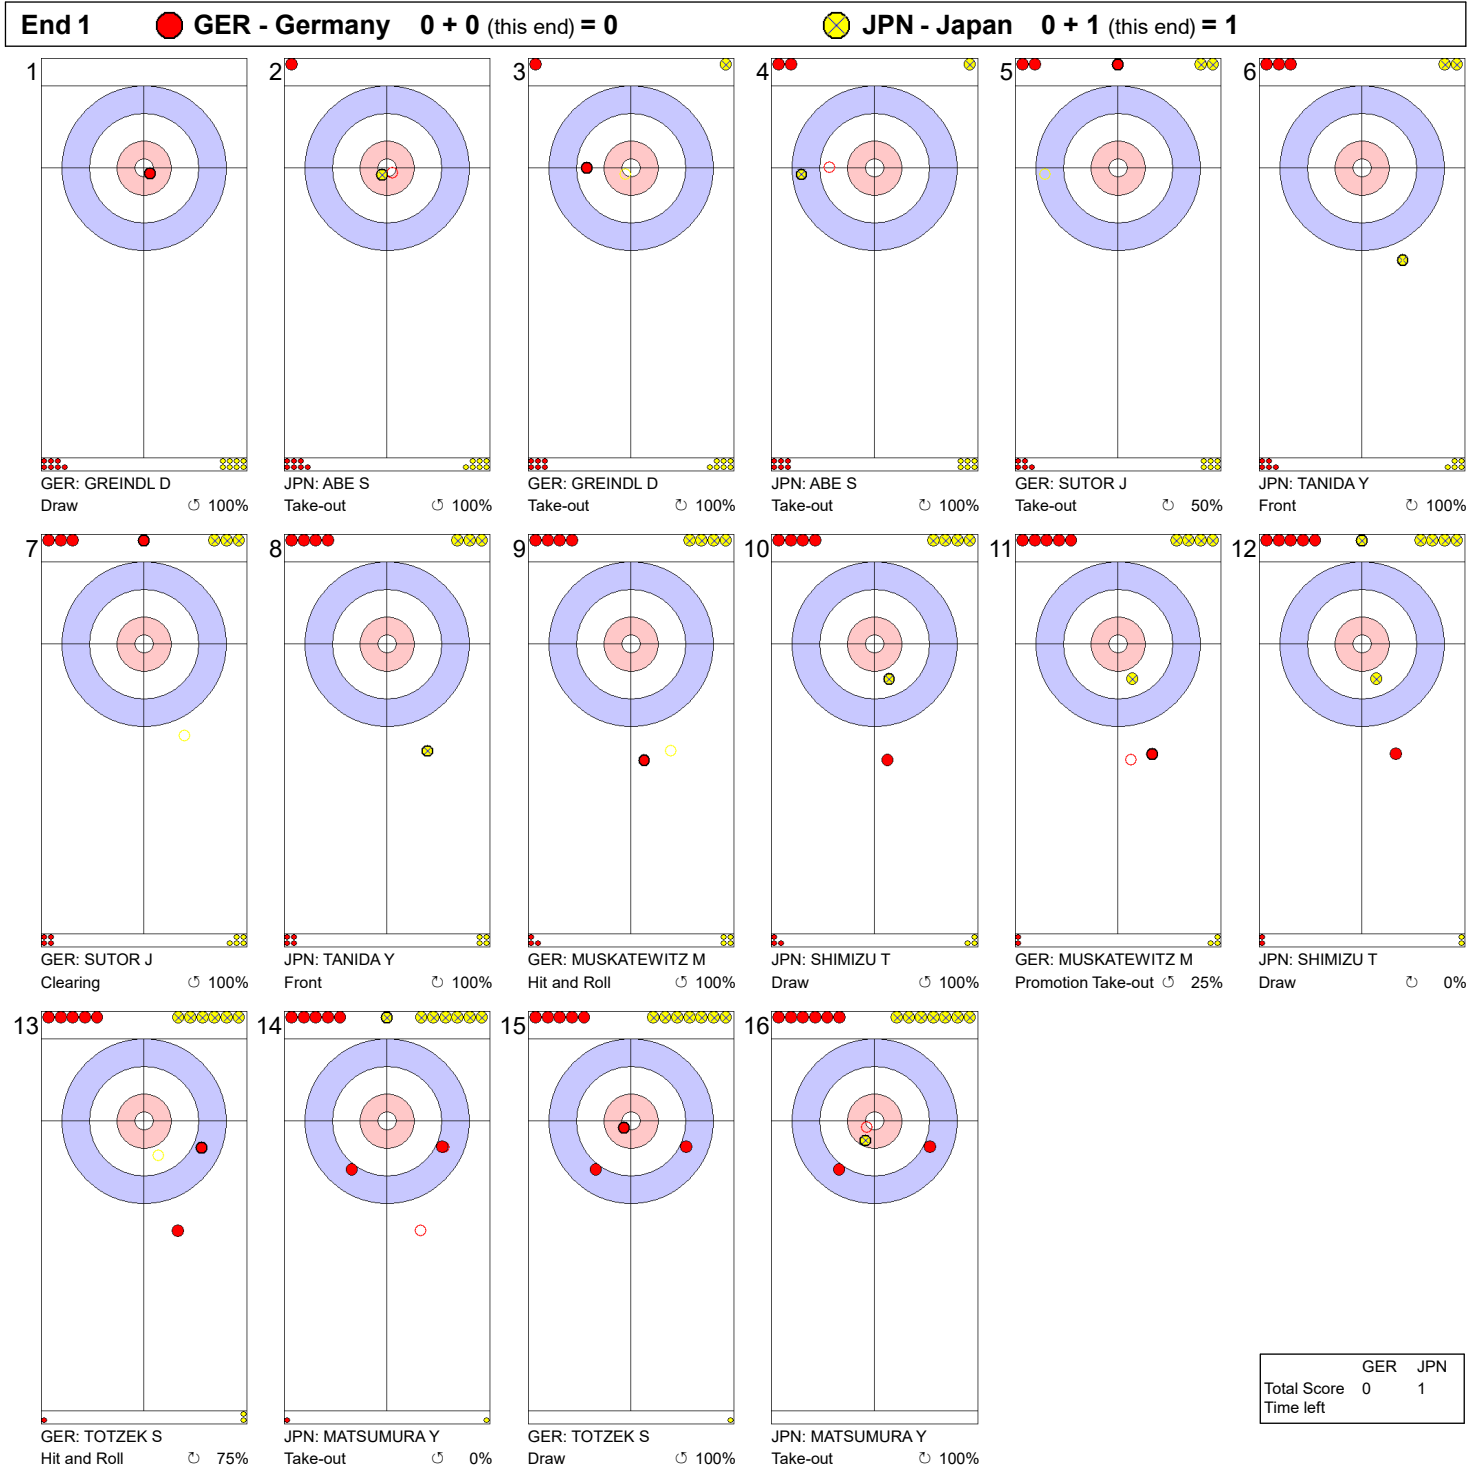

Game - Shot by Shot

Legend:
 ↻ Clockwise ↺ Counter-clockwise - Not considered

Game - Shot by Shot

Legend:
 ⤵ Clockwise ⤶ Counter-clockwise - Not considered

Game - Shot by Shot

Legend:
 ↻ Clockwise ↺ Counter-clockwise - Not considered

Game - Shot by Shot

Legend:
 ↻ Clockwise ↺ Counter-clockwise - Not considered

Game - Shot by Shot

Legend:
 ↻ Clockwise ↺ Counter-clockwise - Not considered

Game - Shot by Shot

Legend:
 ↻ Clockwise ↺ Counter-clockwise - Not considered

Game - Shot by Shot

Legend:
 ↻ Clockwise ↺ Counter-clockwise - Not considered

Game - Shot by Shot

Legend:
 ↻ Clockwise ↺ Counter-clockwise - Not considered

Game - Shot by Shot

End 9 ● **GER - Germany** 3 + 2 (this end) = 5 ● **JPN - Japan** 5 + 0 (this end) = 5

	GER	JPN
Total Score	5	5
Time left		

Legend:
 ↻ Clockwise ↺ Counter-clockwise - Not considered

Game - Shot by Shot

Legend:
 ↻ Clockwise ↺ Counter-clockwise - Not considered