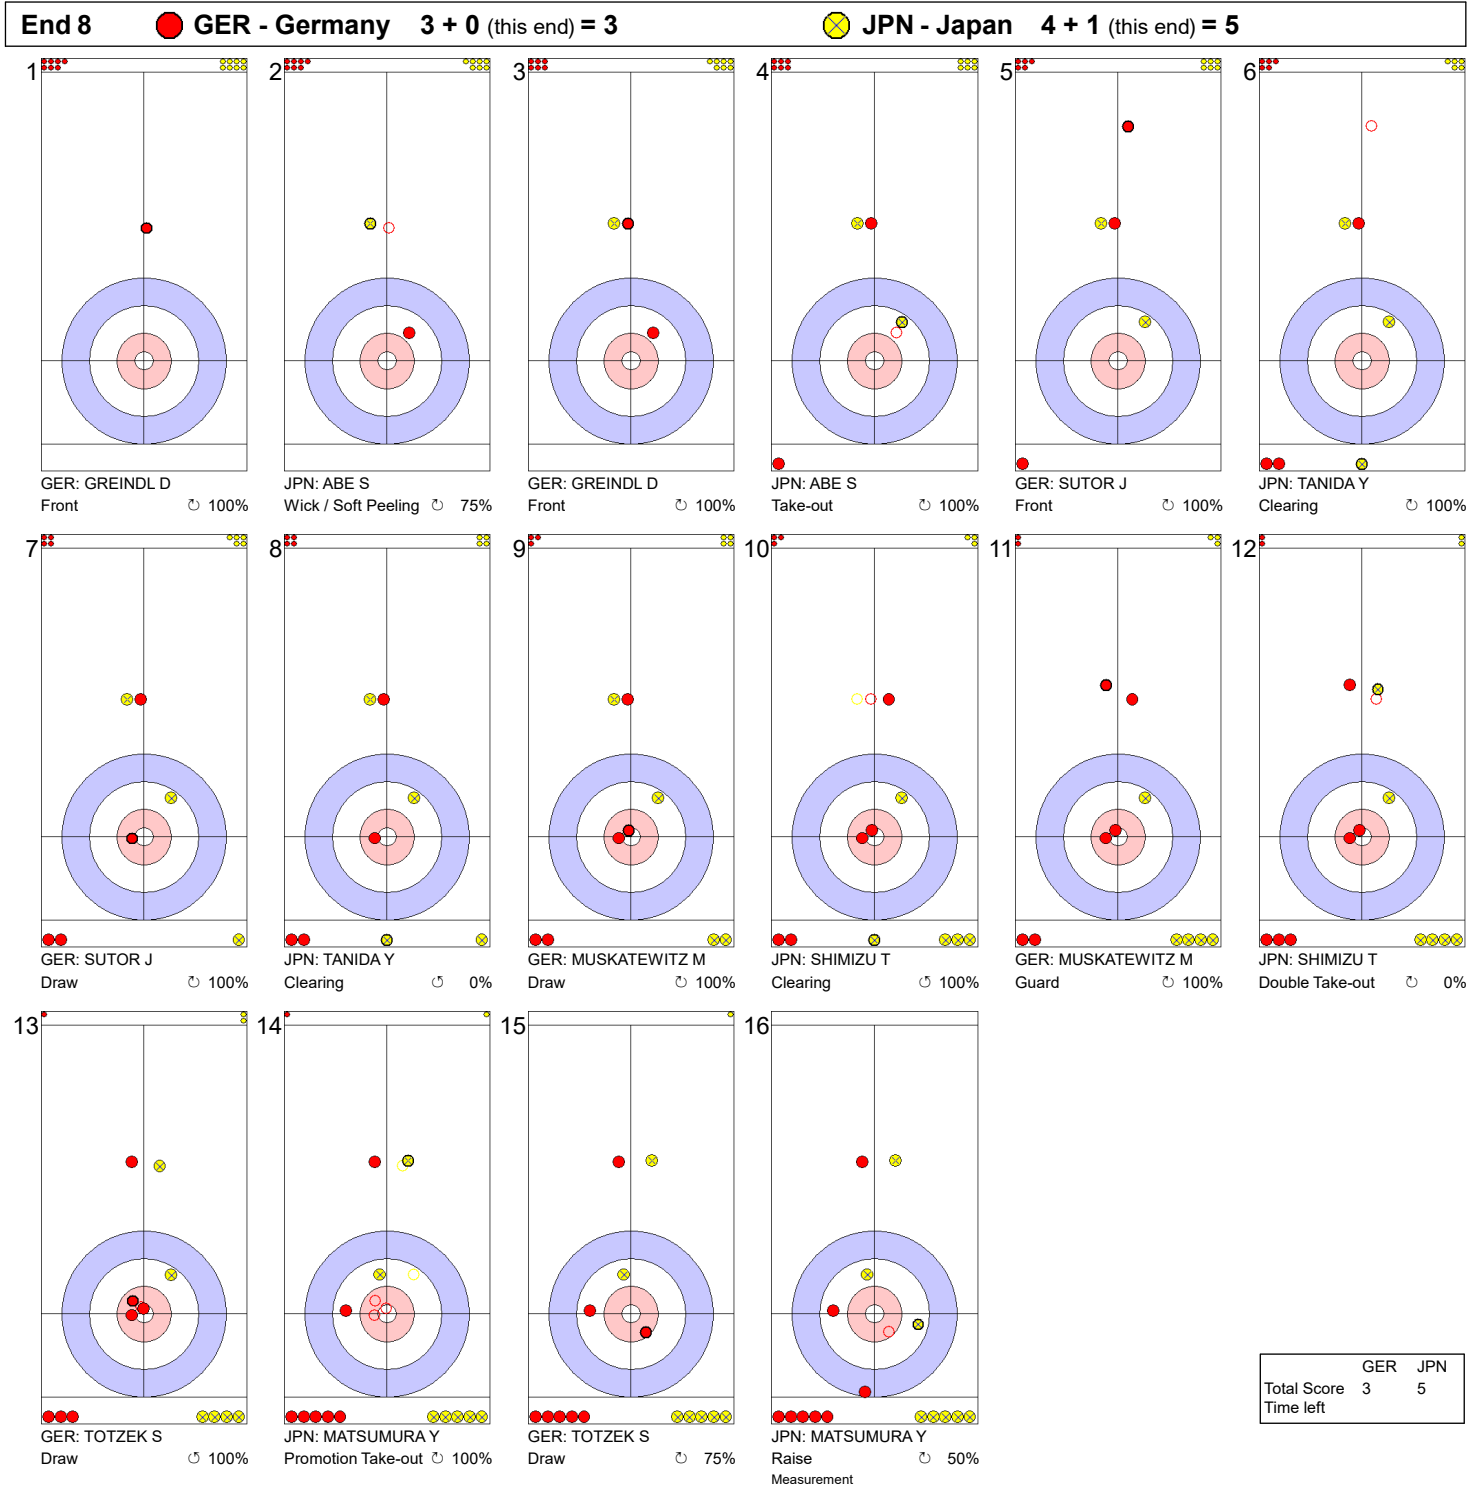

Game - Shot by Shot

Legend:
 ↻ Clockwise ↺ Counter-clockwise - Not considered

Game - Shot by Shot

Legend:
 ⤵ Clockwise ⤶ Counter-clockwise - Not considered

Game - Shot by Shot

Legend:
 ↻ Clockwise ↺ Counter-clockwise - Not considered

Game - Shot by Shot

Legend:
 ↻ Clockwise ↺ Counter-clockwise - Not considered

Game - Shot by Shot

Legend:
 ↻ Clockwise ↺ Counter-clockwise - Not considered

Game - Shot by Shot

Legend:
 ↻ Clockwise ↺ Counter-clockwise - Not considered

Game - Shot by Shot

Legend:
 ↻ Clockwise ↺ Counter-clockwise - Not considered

Game - Shot by Shot

Legend:
 ↻ Clockwise ↺ Counter-clockwise - Not considered

Game - Shot by Shot

End 9 ● **GER - Germany** 3 + 2 (this end) = 5 ● **JPN - Japan** 5 + 0 (this end) = 5

	GER	JPN
Total Score	5	5
Time left		

Legend:
 ↻ Clockwise ↺ Counter-clockwise - Not considered

Game - Shot by Shot

Legend:
 ↻ Clockwise ↺ Counter-clockwise - Not considered