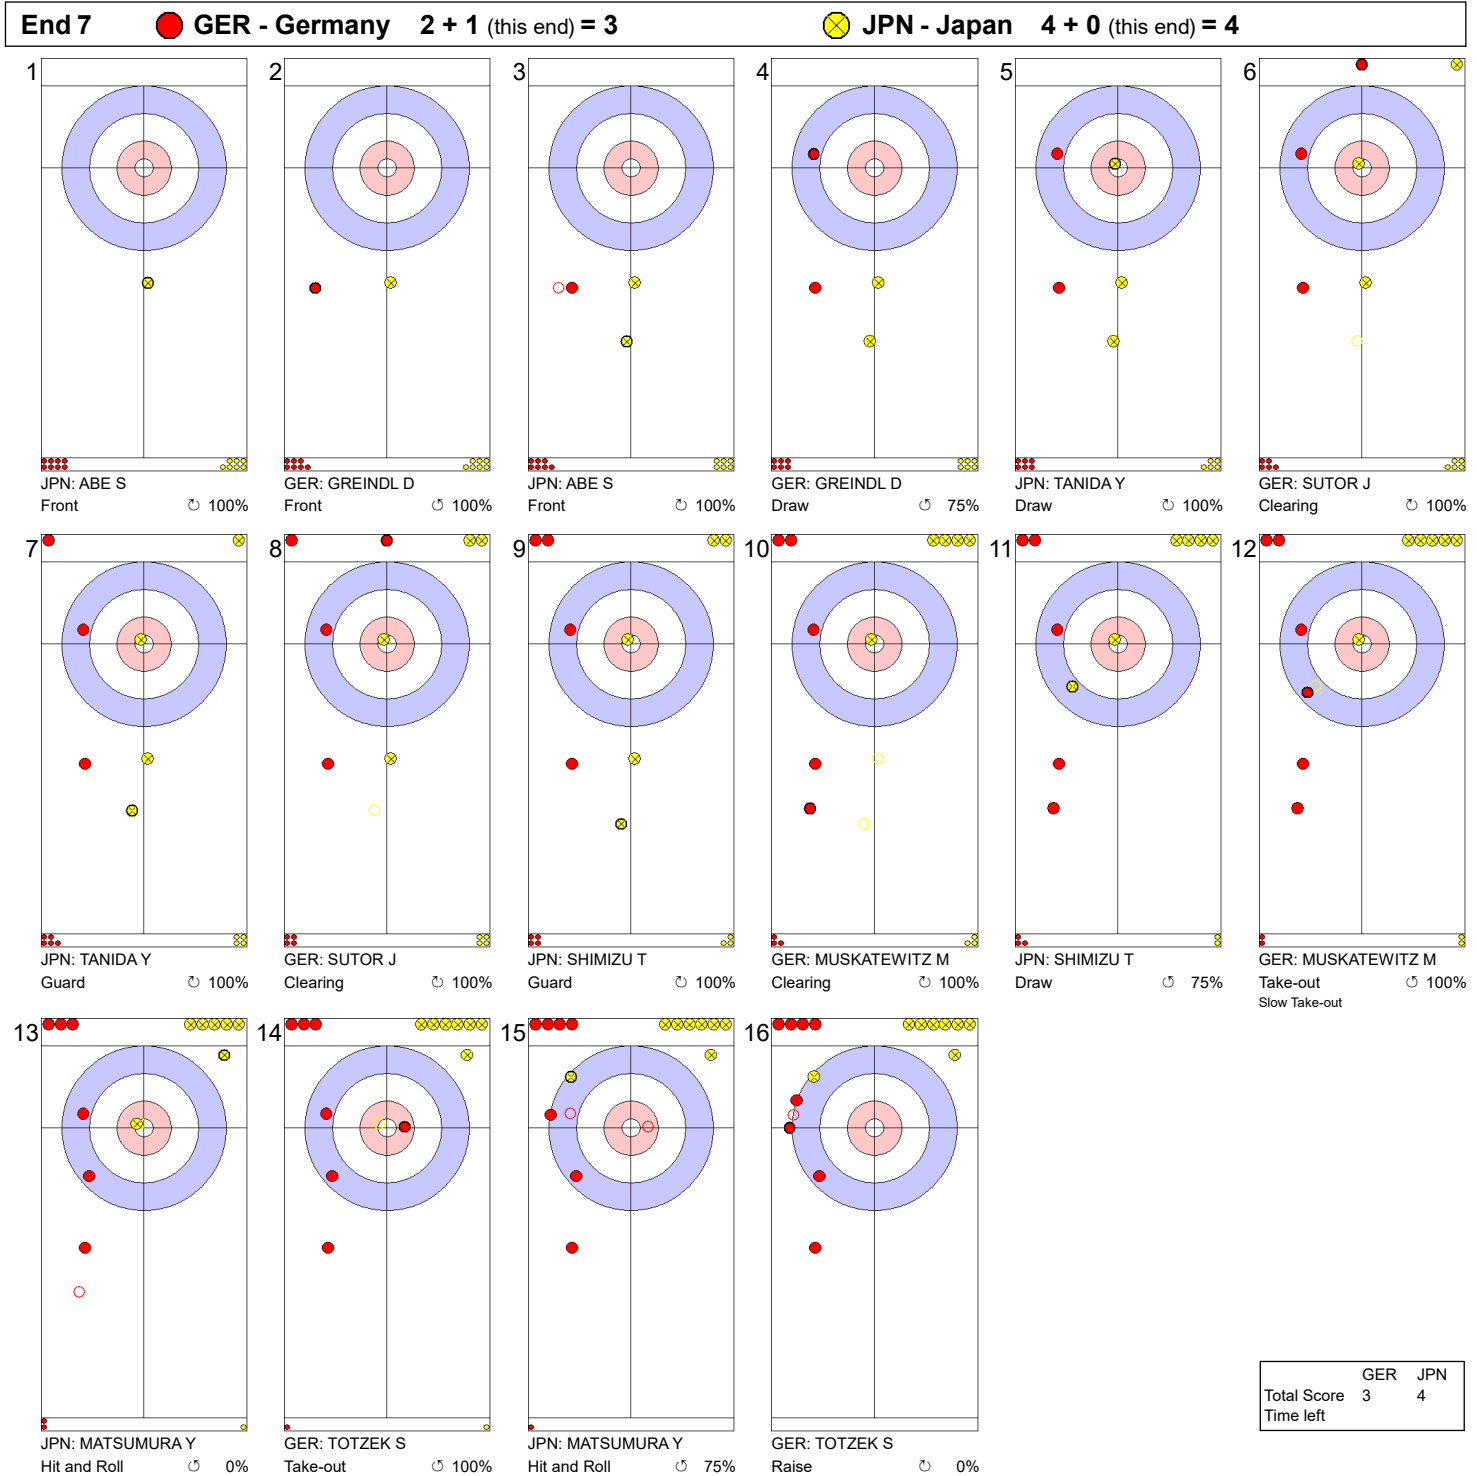

Game - Shot by Shot

Legend:
 ↻ Clockwise ↺ Counter-clockwise - Not considered

Game - Shot by Shot

Legend:
 ⤵ Clockwise ⤶ Counter-clockwise - Not considered

Game - Shot by Shot

Legend:
 ↻ Clockwise ↺ Counter-clockwise - Not considered

Game - Shot by Shot

Legend:
 ↻ Clockwise ↺ Counter-clockwise - Not considered

Game - Shot by Shot

Legend:
 ↻ Clockwise ↺ Counter-clockwise - Not considered

Game - Shot by Shot

Legend:
 ↻ Clockwise ↺ Counter-clockwise - Not considered

Game - Shot by Shot

Legend:
 ↻ Clockwise ↺ Counter-clockwise - Not considered

Game - Shot by Shot

Legend:
 ↻ Clockwise ↺ Counter-clockwise - Not considered

Game - Shot by Shot

End 9 ● **GER - Germany** 3 + 2 (this end) = 5 ● **JPN - Japan** 5 + 0 (this end) = 5

	GER	JPN
Total Score	5	5
Time left		

Legend:
 ↻ Clockwise ↺ Counter-clockwise - Not considered

Game - Shot by Shot

Legend:
 ↻ Clockwise ↺ Counter-clockwise - Not considered