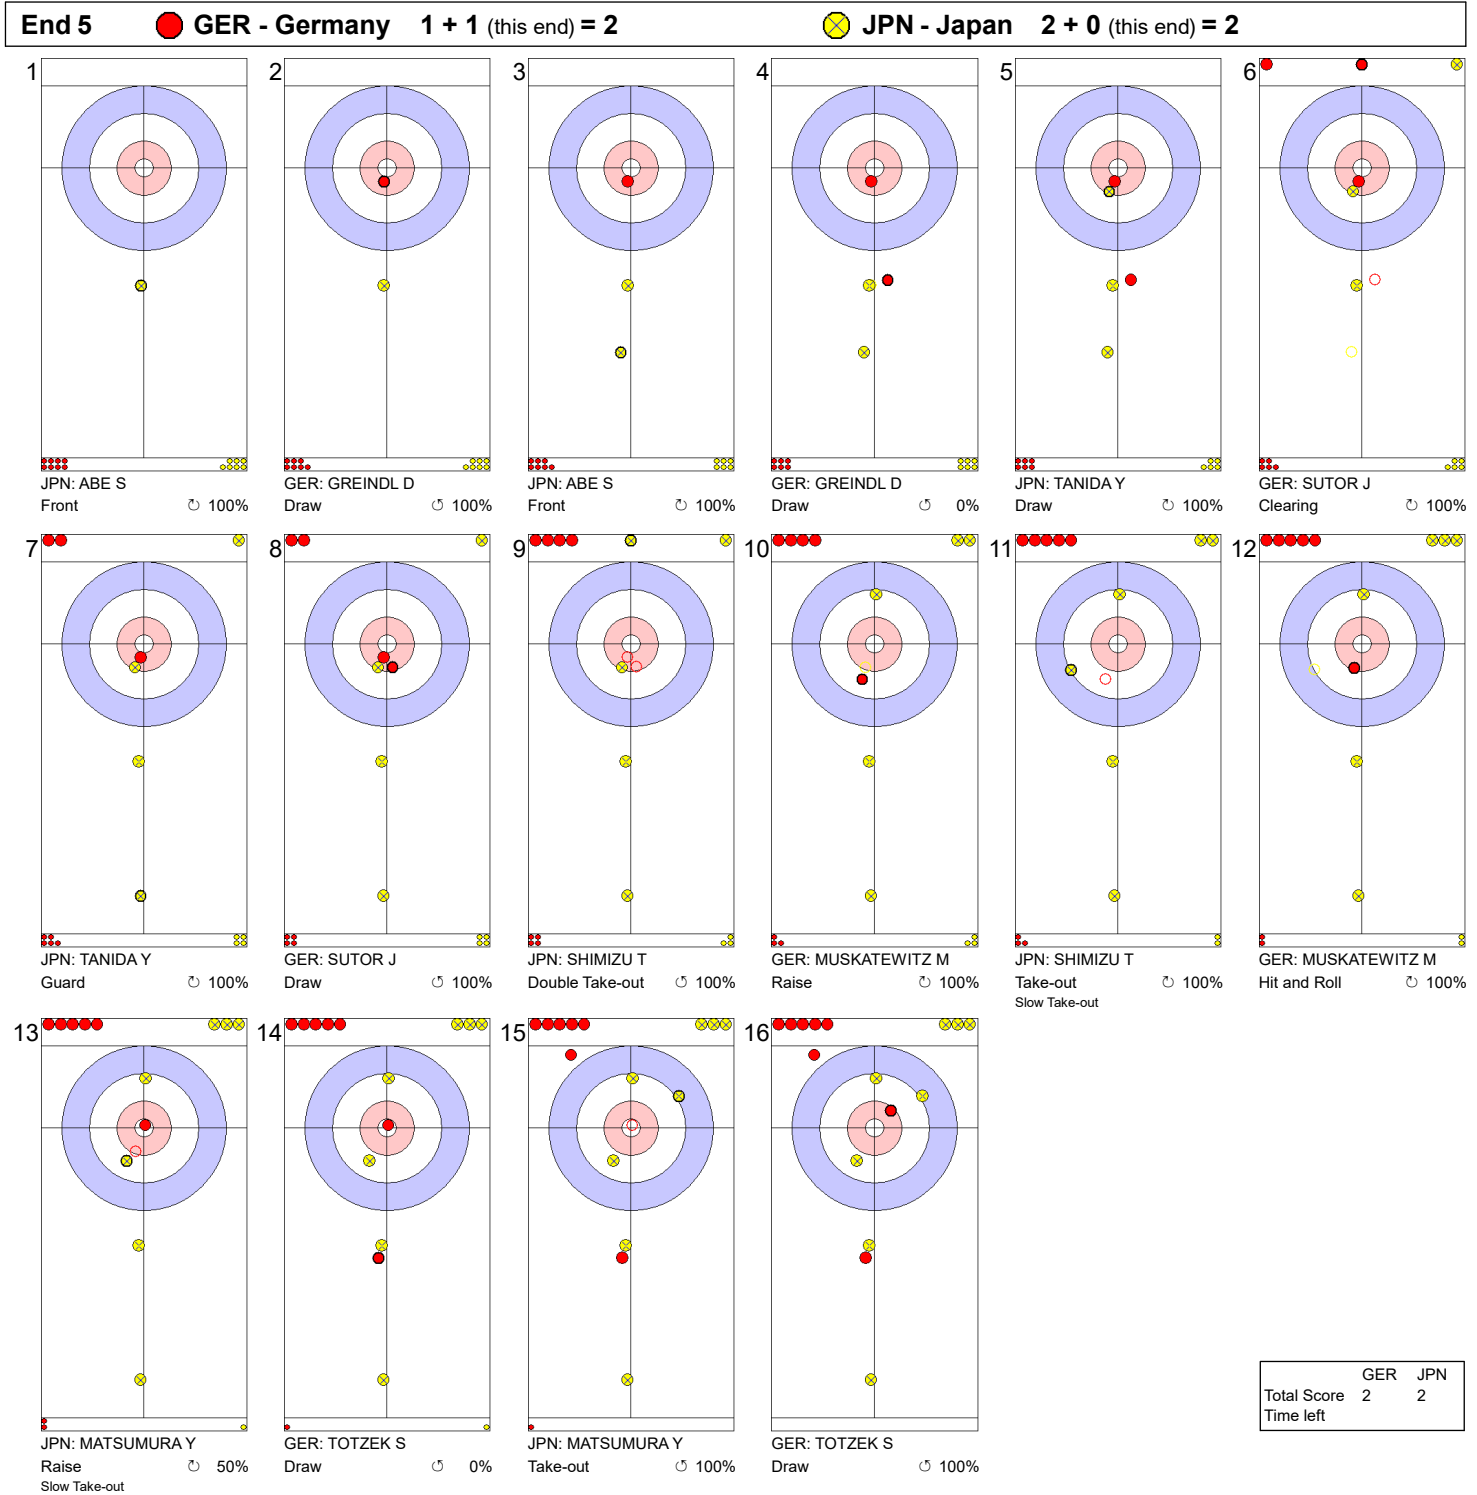

Game - Shot by Shot

Legend:
 ↻ Clockwise ↺ Counter-clockwise - Not considered

Game - Shot by Shot

Legend:
 ⤵ Clockwise ⤶ Counter-clockwise - Not considered

Game - Shot by Shot

Legend:
 ↻ Clockwise ↺ Counter-clockwise - Not considered

Game - Shot by Shot

Legend:
 ↻ Clockwise ↺ Counter-clockwise - Not considered

Game - Shot by Shot

Legend:
 ↻ Clockwise ↺ Counter-clockwise - Not considered

Game - Shot by Shot

Legend:
 ↻ Clockwise ↺ Counter-clockwise - Not considered

Game - Shot by Shot

Legend:
 ↻ Clockwise ↺ Counter-clockwise - Not considered

Game - Shot by Shot

Legend:
 ↻ Clockwise ↺ Counter-clockwise - Not considered

Game - Shot by Shot

End 9 ● **GER - Germany** 3 + 2 (this end) = 5 ● **JPN - Japan** 5 + 0 (this end) = 5

	GER	JPN
Total Score	5	5
Time left		

Legend:
 ↻ Clockwise ↺ Counter-clockwise - Not considered

Game - Shot by Shot

Legend:
 ↻ Clockwise ↺ Counter-clockwise - Not considered