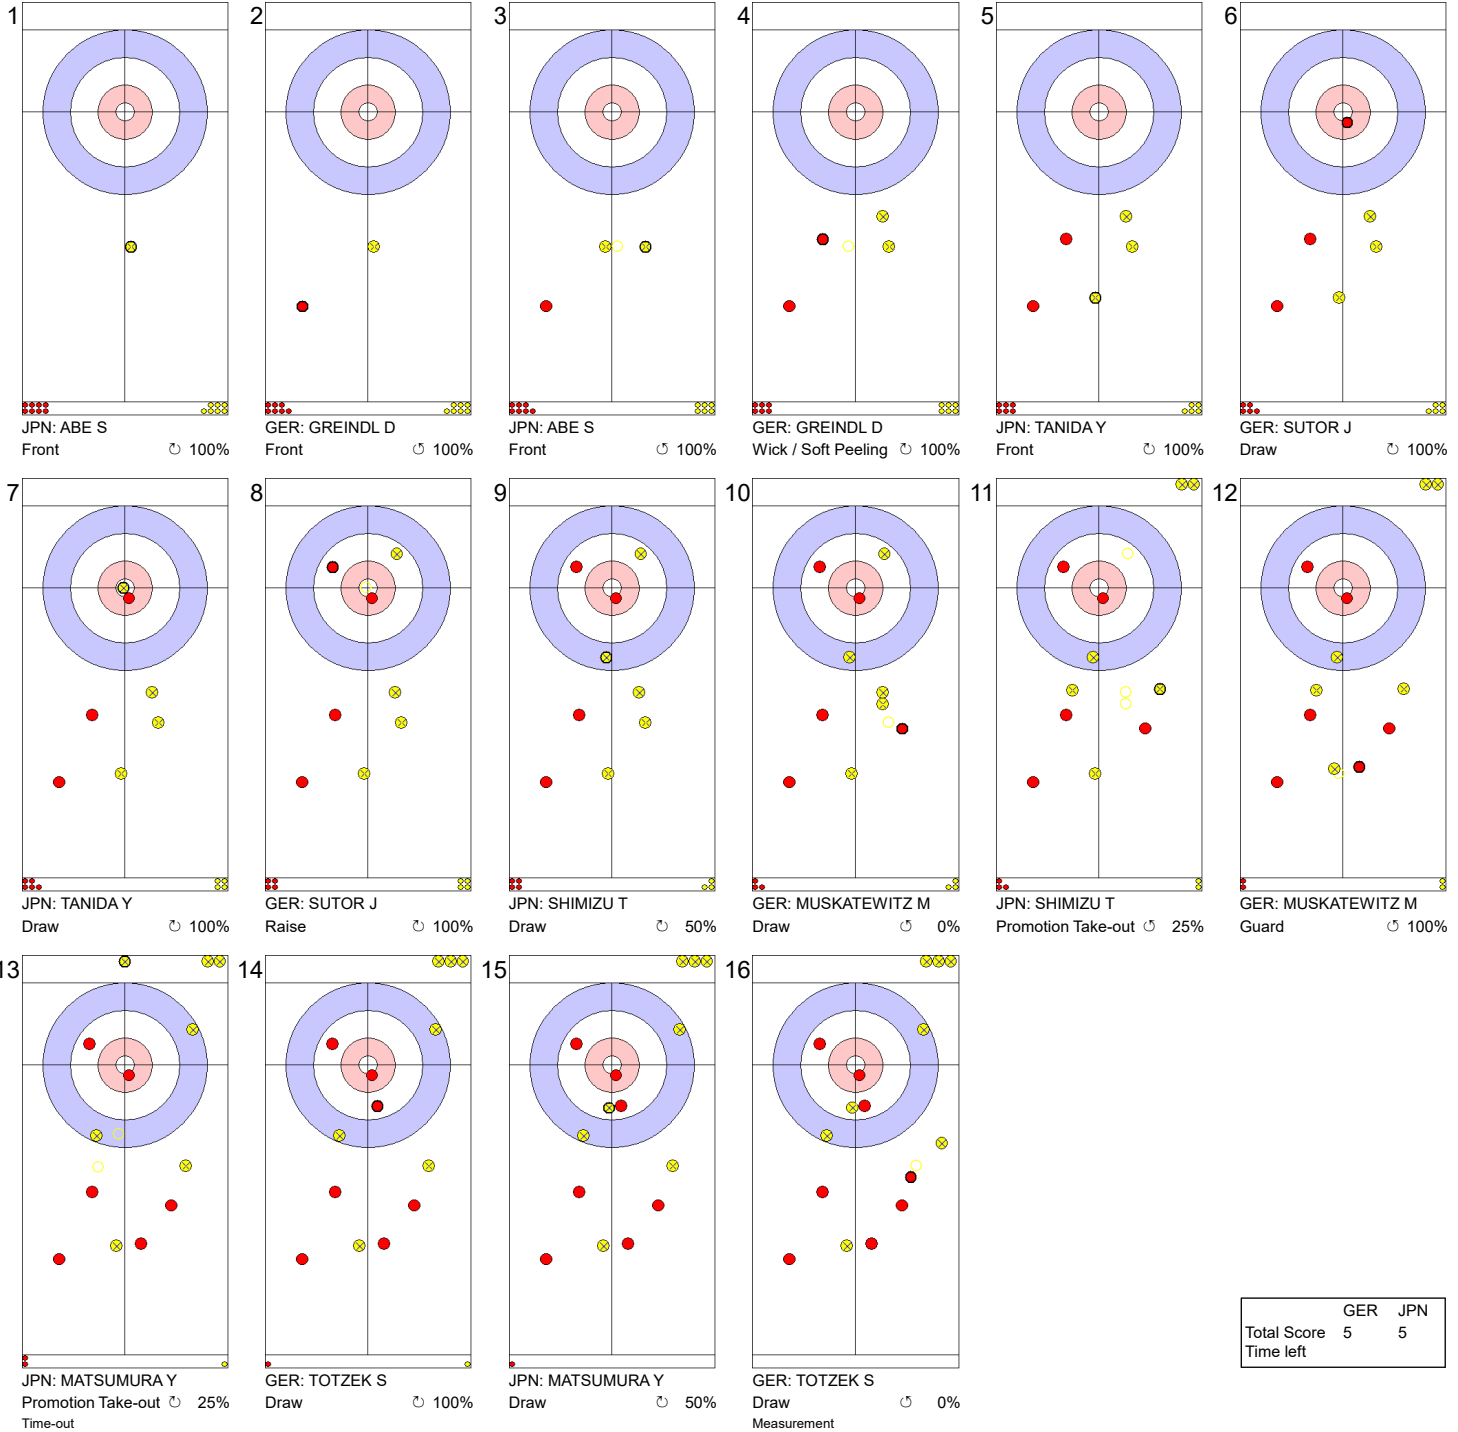

Game - Shot by Shot

Legend:
 ↻ Clockwise ↺ Counter-clockwise - Not considered

Game - Shot by Shot

Legend:
 ⤵ Clockwise ⤶ Counter-clockwise - Not considered

Game - Shot by Shot

Legend:
 ↻ Clockwise ↺ Counter-clockwise - Not considered

Game - Shot by Shot

Legend:
 ↻ Clockwise ↺ Counter-clockwise - Not considered

Game - Shot by Shot

Legend:
 ↻ Clockwise ↺ Counter-clockwise - Not considered

Game - Shot by Shot

Legend:
 ↻ Clockwise ↺ Counter-clockwise - Not considered

Game - Shot by Shot

Legend:
 ↻ Clockwise ↺ Counter-clockwise - Not considered

Game - Shot by Shot

Legend:
 ↻ Clockwise ↺ Counter-clockwise - Not considered

Game - Shot by Shot

End 9 ● **GER - Germany** 3 + 2 (this end) = 5 ● **JPN - Japan** 5 + 0 (this end) = 5

	GER	JPN
Total Score	5	5
Time left		

Legend:
 ↻ Clockwise ↺ Counter-clockwise - Not considered

Game - Shot by Shot

Legend:
 ↻ Clockwise ↺ Counter-clockwise - Not considered