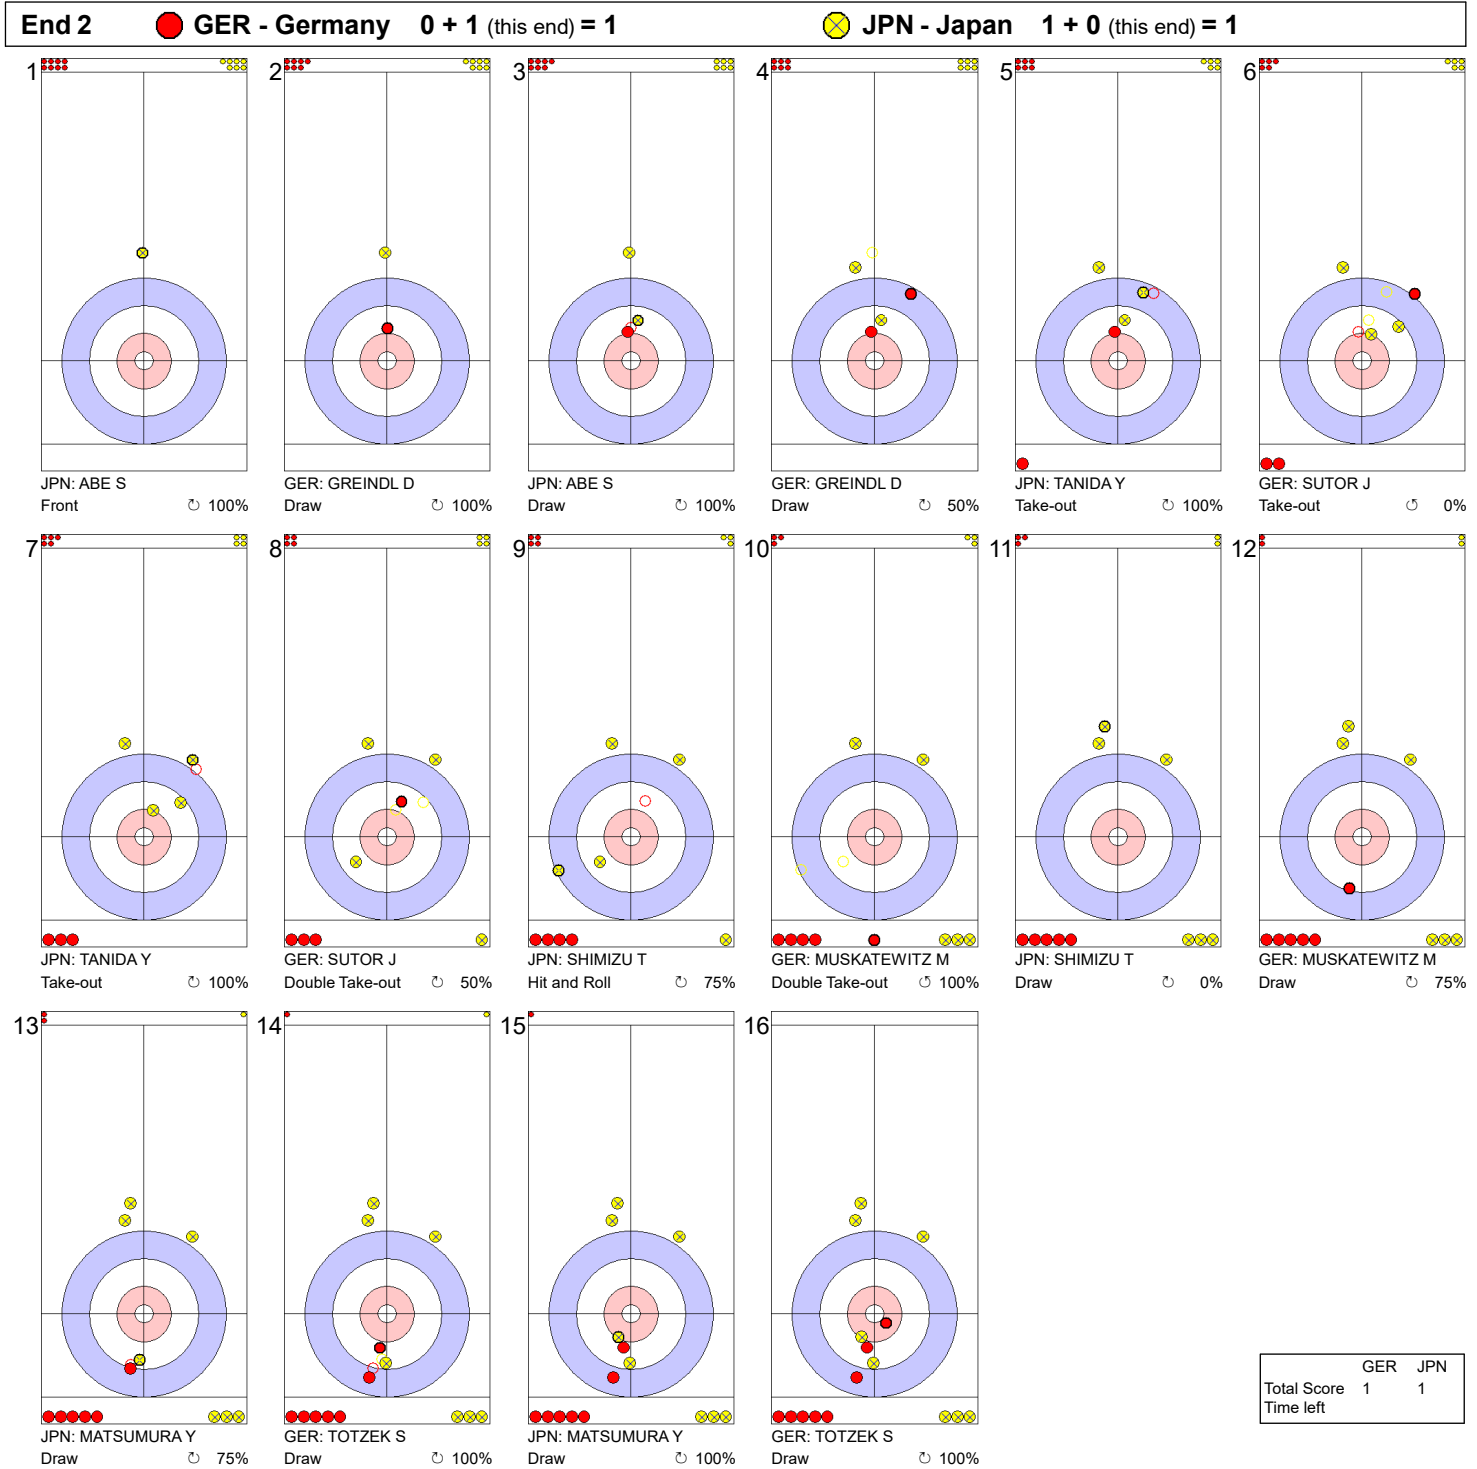

Game - Shot by Shot

Legend:
 ↻ Clockwise ↺ Counter-clockwise - Not considered

Game - Shot by Shot

Legend:
 ⤵ Clockwise ⤶ Counter-clockwise - Not considered

Game - Shot by Shot

Legend:
 ↻ Clockwise ↺ Counter-clockwise - Not considered

Game - Shot by Shot

Legend:
 ↻ Clockwise ↺ Counter-clockwise - Not considered

Game - Shot by Shot

Legend:
 ↻ Clockwise ↺ Counter-clockwise - Not considered

Game - Shot by Shot

Legend:
 ↻ Clockwise ↺ Counter-clockwise - Not considered

Game - Shot by Shot

Legend:
 ↻ Clockwise ↺ Counter-clockwise - Not considered

Game - Shot by Shot

Legend:
 ↻ Clockwise ↺ Counter-clockwise - Not considered

Game - Shot by Shot

End 9 ● **GER - Germany** 3 + 2 (this end) = 5 ● **JPN - Japan** 5 + 0 (this end) = 5

	GER	JPN
Total Score	5	5
Time left		

Legend:
 ↻ Clockwise ↺ Counter-clockwise - Not considered

Game - Shot by Shot

Legend:
 ↻ Clockwise ↺ Counter-clockwise - Not considered