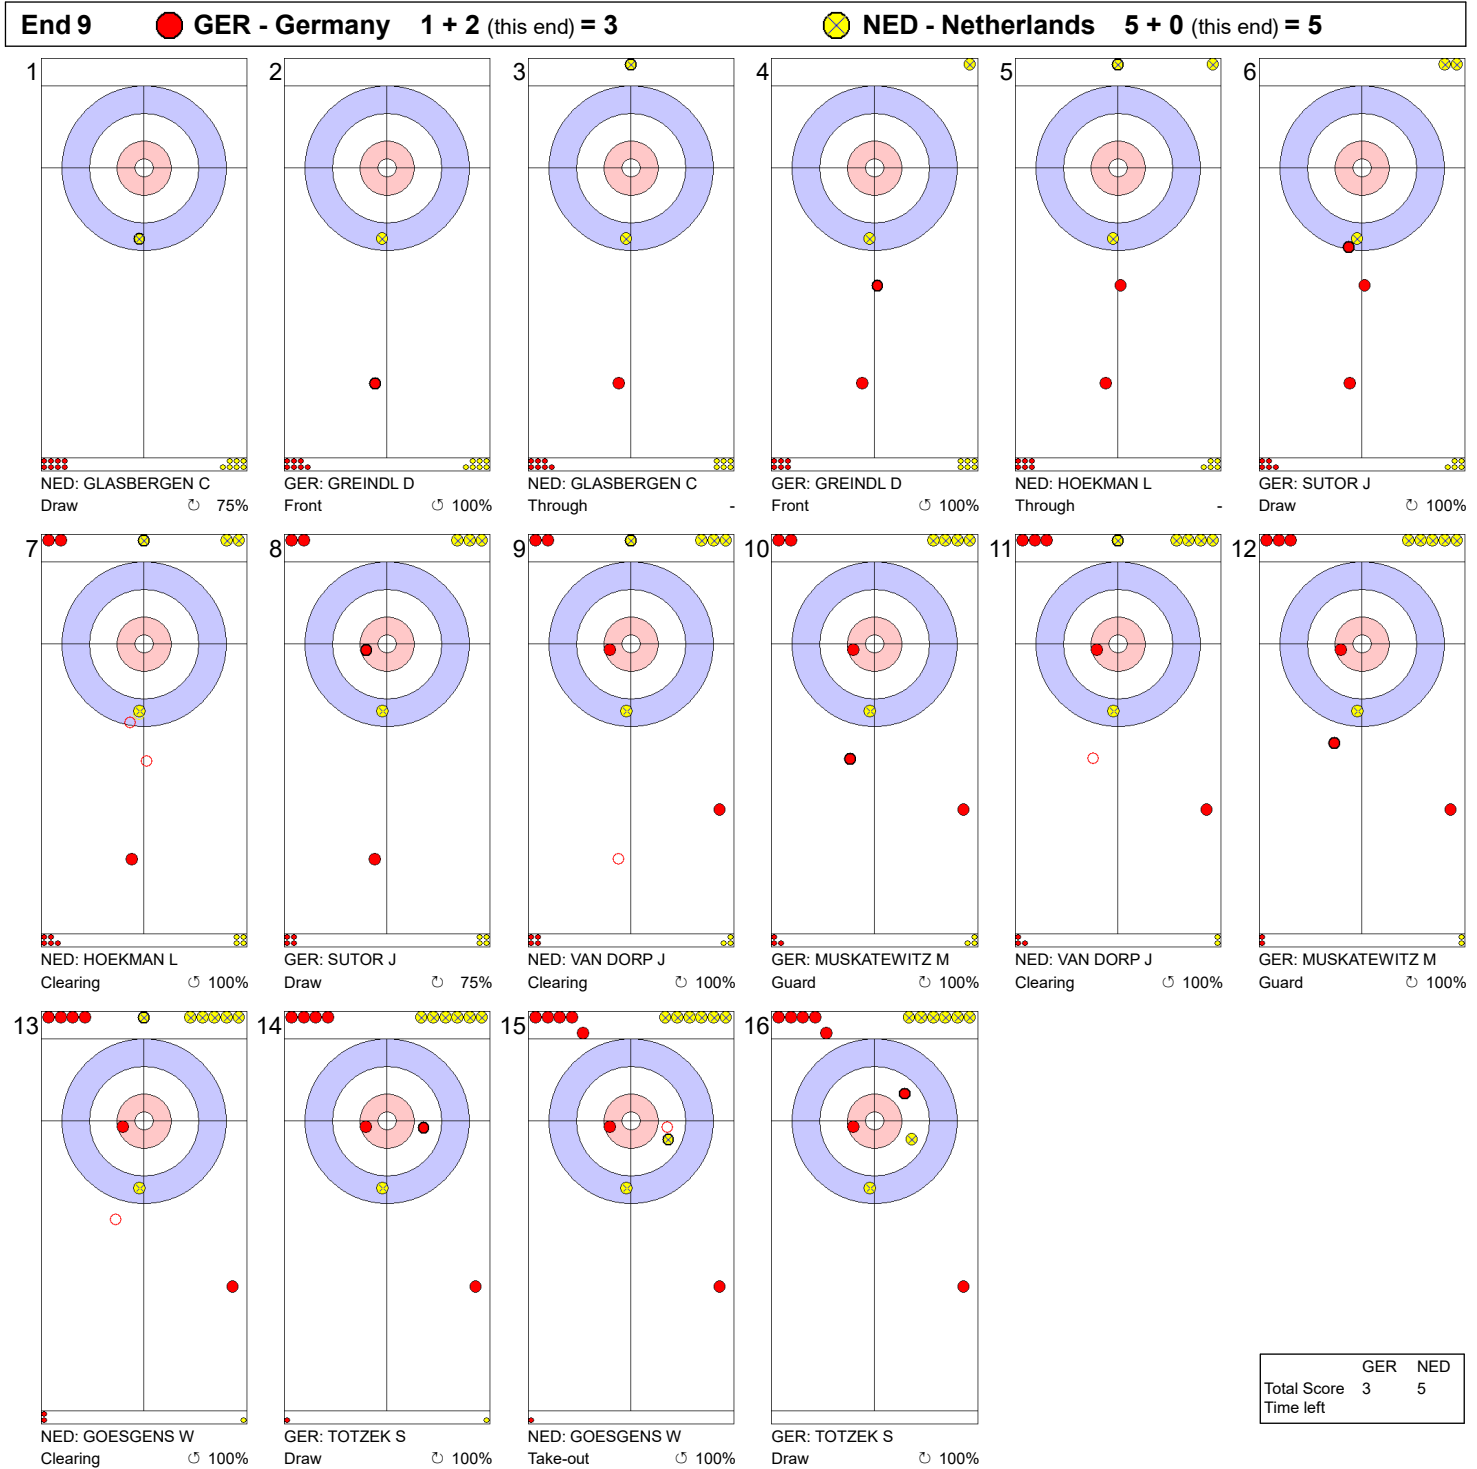

Game - Shot by Shot

Legend:
 ↻ Clockwise ↺ Counter-clockwise - Not considered

Game - Shot by Shot

Legend:
 ↻ Clockwise ↺ Counter-clockwise - Not considered

Game - Shot by Shot

End 6 ● **GER - Germany 1 + 0** (this end) = 1 ● **NED - Netherlands 2 + 2** (this end) = 4

	GER	NED
Total Score	1	4
Time left		

Legend:
 ↻ Clockwise ↺ Counter-clockwise - Not considered

Game - Shot by Shot

End 7 ● **GER - Germany** 1 + 0 (this end) = 1

⊗ **NED - Netherlands** 4 + 1 (this end) = 5

	GER	NED
Total Score	1	5
Time left		

Legend:
 ↻ Clockwise ↺ Counter-clockwise - Not considered

Game - Shot by Shot

Legend:
 ↻ Clockwise ↺ Counter-clockwise - Not considered

Game - Shot by Shot

Legend:
 ↻ Clockwise ↺ Counter-clockwise - Not considered

Game - Shot by Shot

Legend:
 ↻ Clockwise ↺ Counter-clockwise - Not considered

Game - Shot by Shot

Legend:
 ⤵ Clockwise ⤴ Counter-clockwise - Not considered