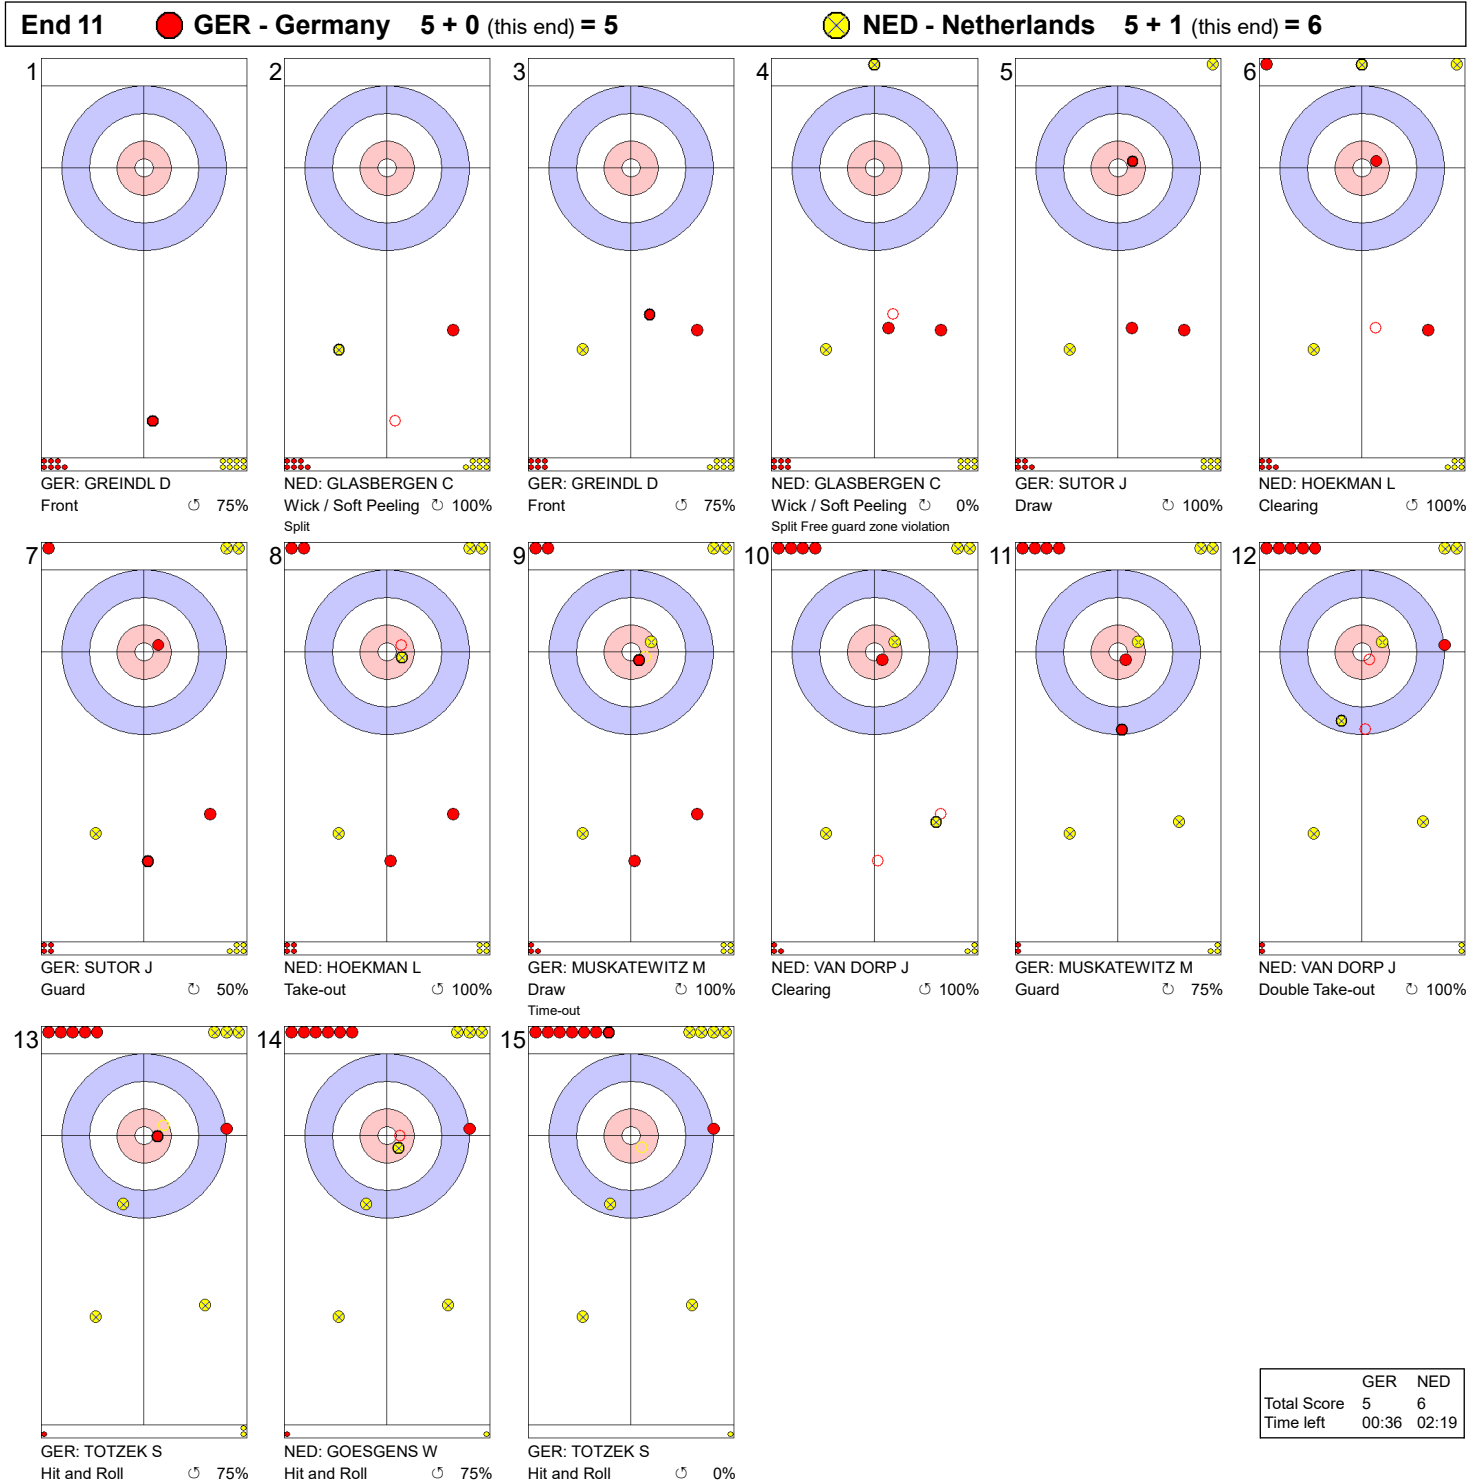

Game - Shot by Shot

Legend:
 ↻ Clockwise ↺ Counter-clockwise - Not considered

Game - Shot by Shot

Legend:
 ↻ Clockwise ↺ Counter-clockwise - Not considered

Game - Shot by Shot

Legend:
 ↻ Clockwise ↺ Counter-clockwise - Not considered

	GER	NED
Total Score	1	4
Time left		

Legend:
 ↻ Clockwise ↺ Counter-clockwise - Not considered

Game - Shot by Shot

End 7 ● **GER - Germany** 1 + 0 (this end) = 1

⊗ **NED - Netherlands** 4 + 1 (this end) = 5

	GER	NED
Total Score	1	5
Time left		

Legend:
 ↻ Clockwise ↺ Counter-clockwise - Not considered

Game - Shot by Shot

Legend:
 ↻ Clockwise ↺ Counter-clockwise - Not considered

Game - Shot by Shot

Legend:
 ↻ Clockwise ↺ Counter-clockwise - Not considered

Game - Shot by Shot

Legend:
 ↻ Clockwise ↺ Counter-clockwise - Not considered

Game - Shot by Shot

Legend:
 ⤵ Clockwise ⤴ Counter-clockwise - Not considered