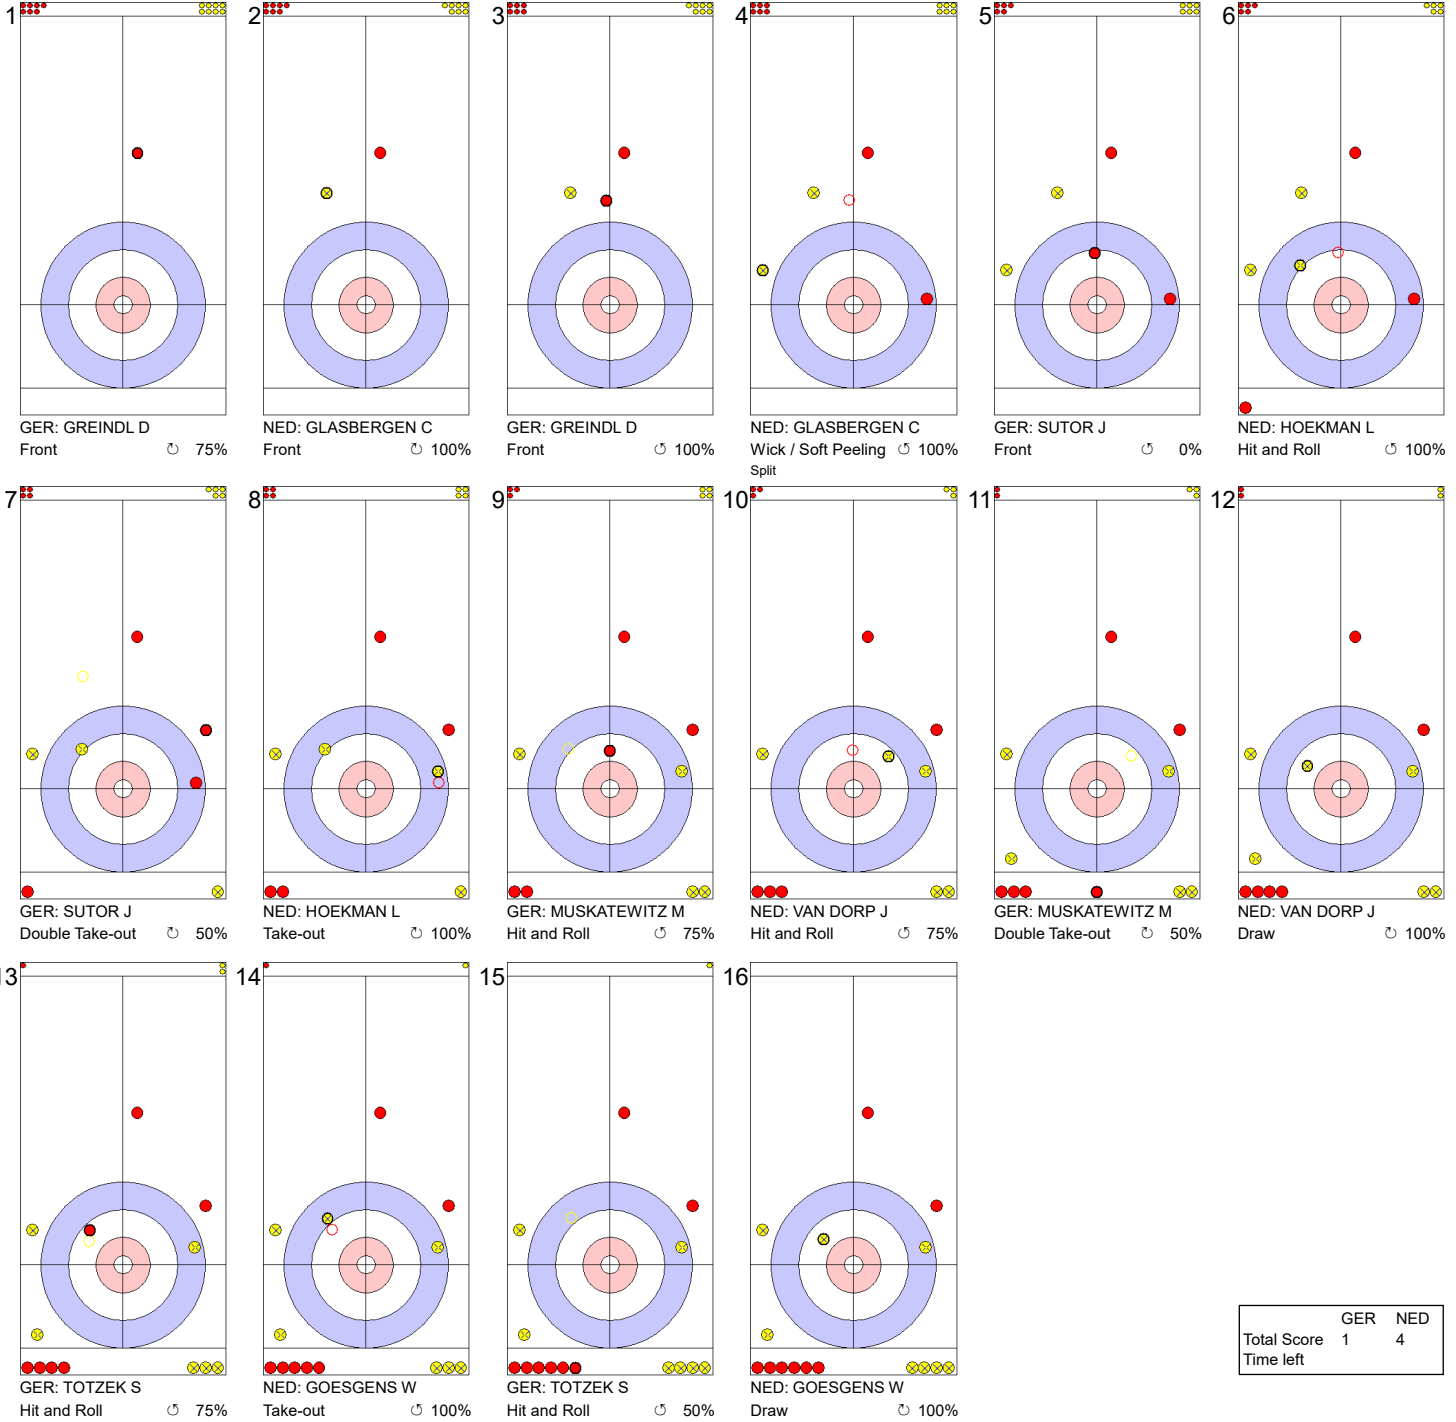

Game - Shot by Shot

Legend:
 ↻ Clockwise ↺ Counter-clockwise - Not considered

Game - Shot by Shot

Legend:
 ↻ Clockwise ↺ Counter-clockwise - Not considered

Game - Shot by Shot

Legend:
 ↻ Clockwise ↺ Counter-clockwise - Not considered

Game - Shot by Shot

Legend:
 ↻ Clockwise ↺ Counter-clockwise - Not considered

Game - Shot by Shot

Legend:
 ↻ Clockwise ↺ Counter-clockwise - Not considered

Game - Shot by Shot

End 6 ● **GER - Germany 1 + 0** (this end) = 1 ● **NED - Netherlands 2 + 2** (this end) = 4

	GER	NED
Total Score	1	4
Time left		

Legend:
 ↻ Clockwise ↺ Counter-clockwise - Not considered

Game - Shot by Shot

End 7 ● **GER - Germany** 1 + 0 (this end) = 1

⊗ **NED - Netherlands** 4 + 1 (this end) = 5

	GER	NED
Total Score	1	5
Time left		

Legend:
 ↻ Clockwise ↺ Counter-clockwise - Not considered

Game - Shot by Shot

Legend:
 ↻ Clockwise ↺ Counter-clockwise - Not considered

Game - Shot by Shot

Legend:
 ↻ Clockwise ↺ Counter-clockwise - Not considered