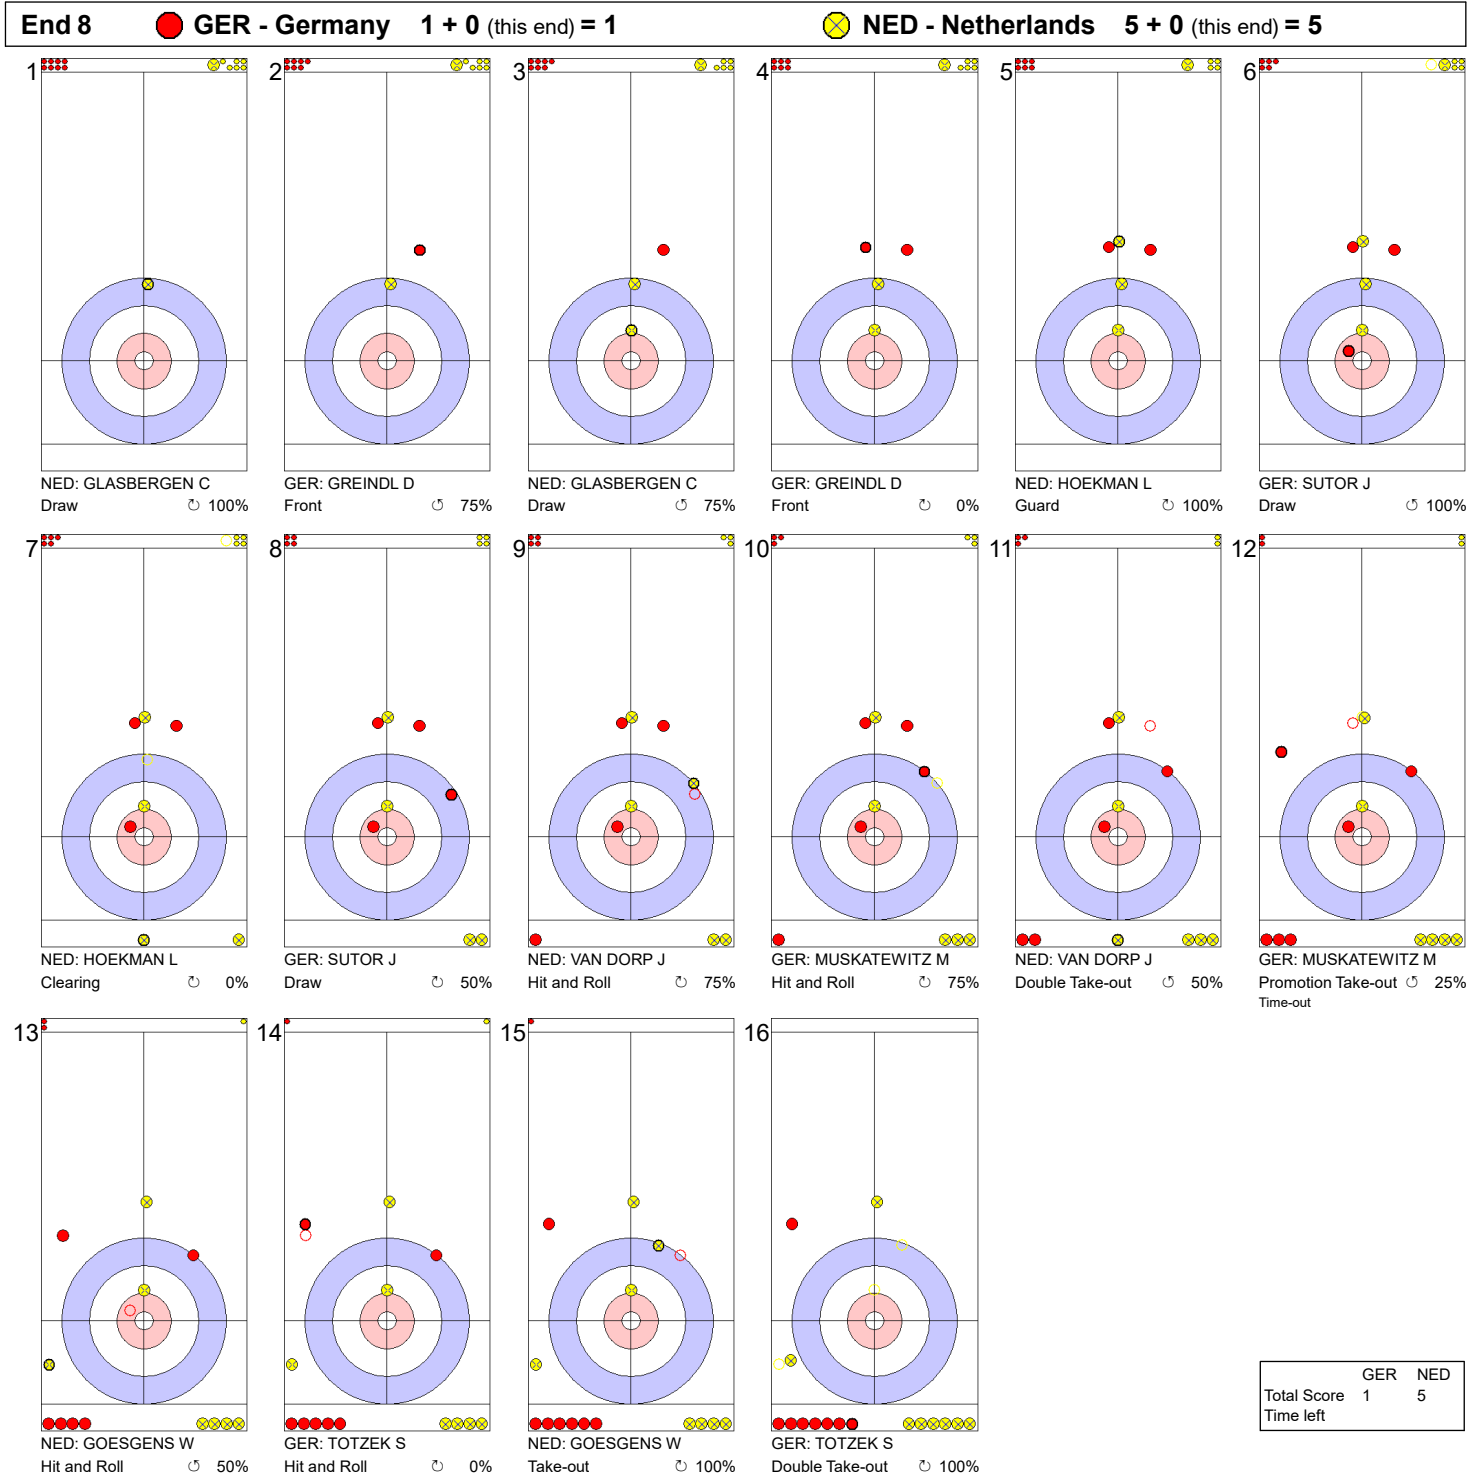

Game - Shot by Shot

Legend:
 ↻ Clockwise ↺ Counter-clockwise - Not considered

Game - Shot by Shot

Legend:
 ↻ Clockwise ↺ Counter-clockwise - Not considered

Game - Shot by Shot

End 6 ● **GER - Germany 1 + 0** (this end) = 1 ● **NED - Netherlands 2 + 2** (this end) = 4

	GER	NED
Total Score	1	4
Time left		

Legend:
 ↻ Clockwise ↺ Counter-clockwise - Not considered

Game - Shot by Shot

End 7 ● **GER - Germany** 1 + 0 (this end) = 1

⊗ **NED - Netherlands** 4 + 1 (this end) = 5

	GER	NED
Total Score	1	5
Time left		

Legend:
 ↻ Clockwise ↺ Counter-clockwise - Not considered

Game - Shot by Shot

Legend:
 ↻ Clockwise ↺ Counter-clockwise - Not considered

Game - Shot by Shot

Legend:
 ↻ Clockwise ↺ Counter-clockwise - Not considered

Game - Shot by Shot

Legend:
 ↻ Clockwise ↺ Counter-clockwise - Not considered

Game - Shot by Shot

Legend:
 ⤵ Clockwise ⤴ Counter-clockwise - Not considered