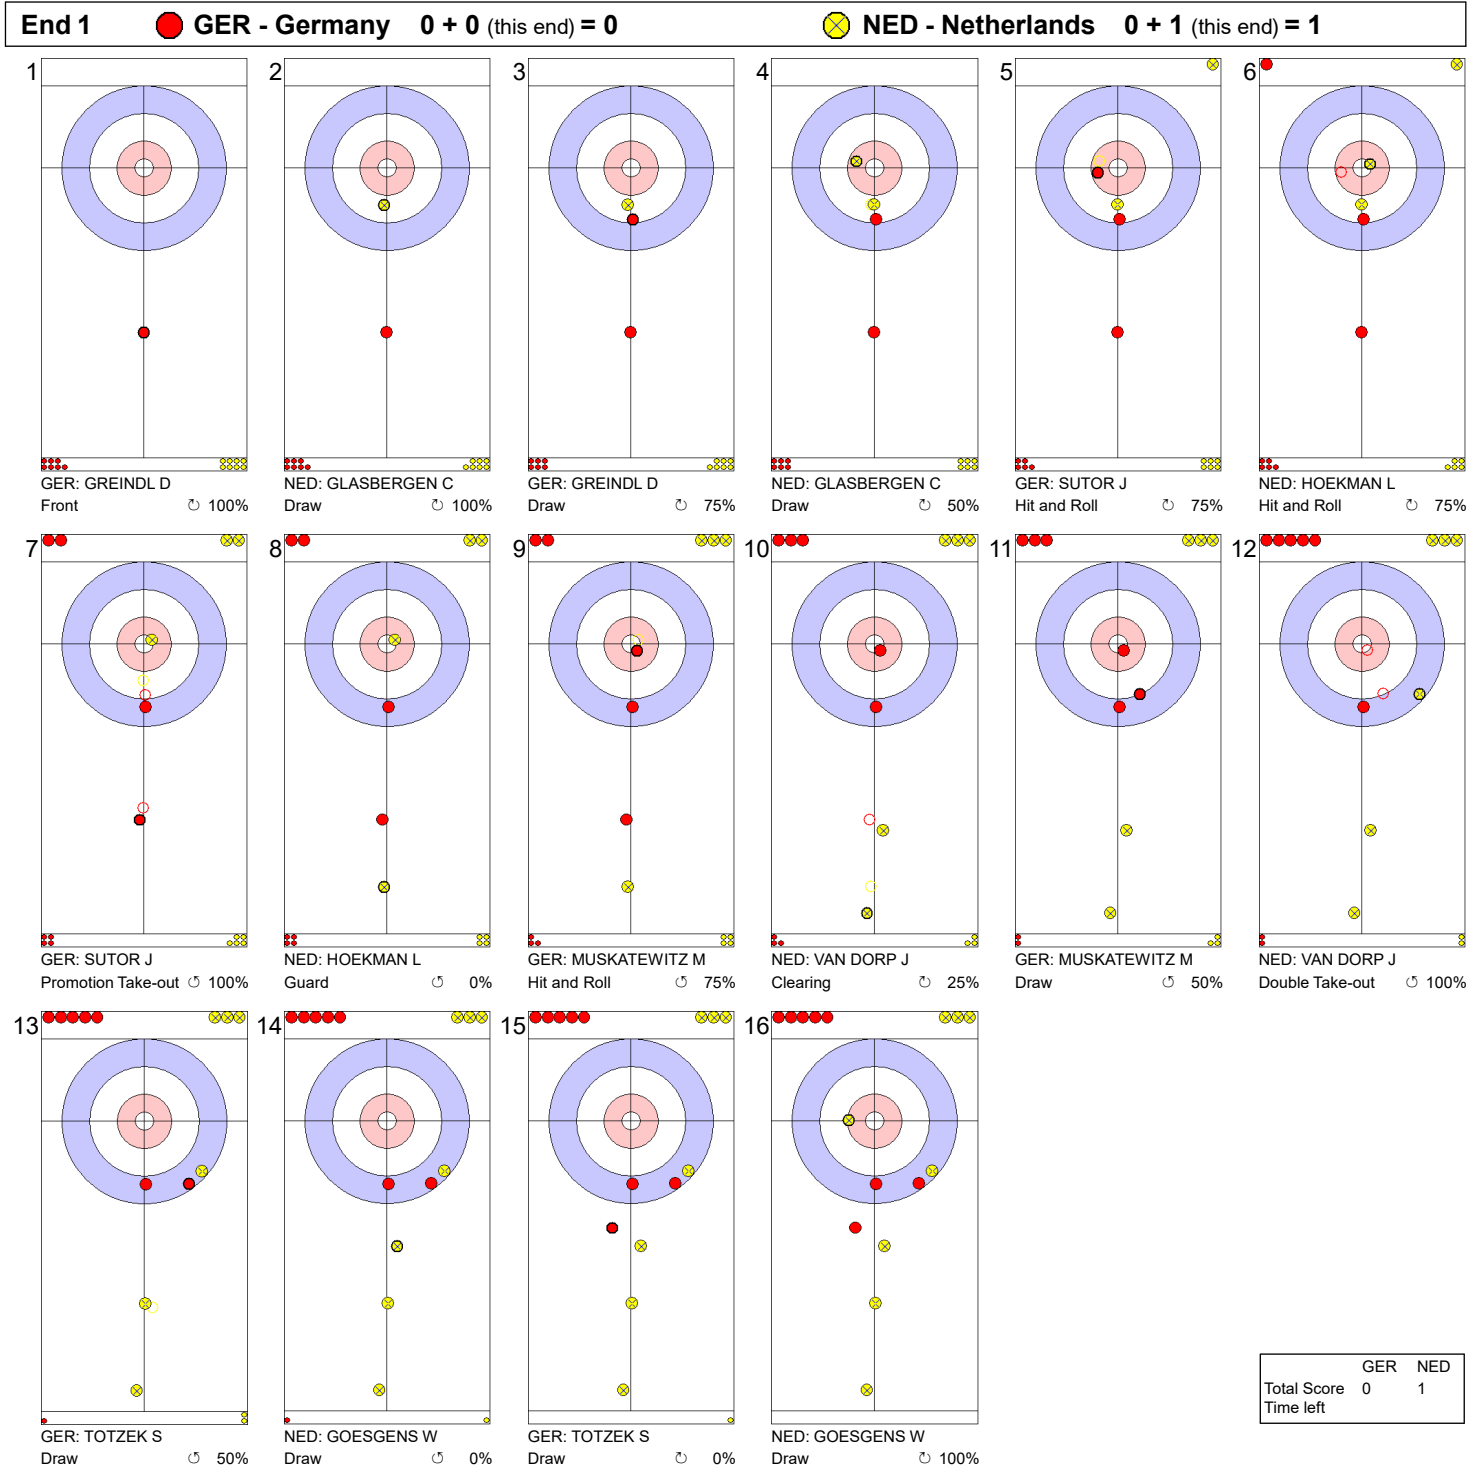

Game - Shot by Shot

Legend:
 ↻ Clockwise ↺ Counter-clockwise - Not considered

Game - Shot by Shot

Legend:
 ↻ Clockwise ↺ Counter-clockwise - Not considered

Game - Shot by Shot

Legend:
 ↻ Clockwise ↺ Counter-clockwise - Not considered

Game - Shot by Shot

Legend:
 ↻ Clockwise ↺ Counter-clockwise - Not considered

Game - Shot by Shot

Legend:
 ↻ Clockwise ↺ Counter-clockwise - Not considered

Game - Shot by Shot

End 6 ● **GER - Germany 1 + 0** (this end) = 1 ● **NED - Netherlands 2 + 2** (this end) = 4

	GER	NED
Total Score	1	4
Time left		

Legend:
 ↻ Clockwise ↺ Counter-clockwise - Not considered

Game - Shot by Shot

End 7 ● **GER - Germany** 1 + 0 (this end) = 1

⊗ **NED - Netherlands** 4 + 1 (this end) = 5

	GER	NED
Total Score	1	5
Time left		

Legend:
 ↻ Clockwise ↺ Counter-clockwise - Not considered

Game - Shot by Shot

Legend:
 ↻ Clockwise ↺ Counter-clockwise - Not considered

Game - Shot by Shot

Legend:
 ↻ Clockwise ↺ Counter-clockwise - Not considered