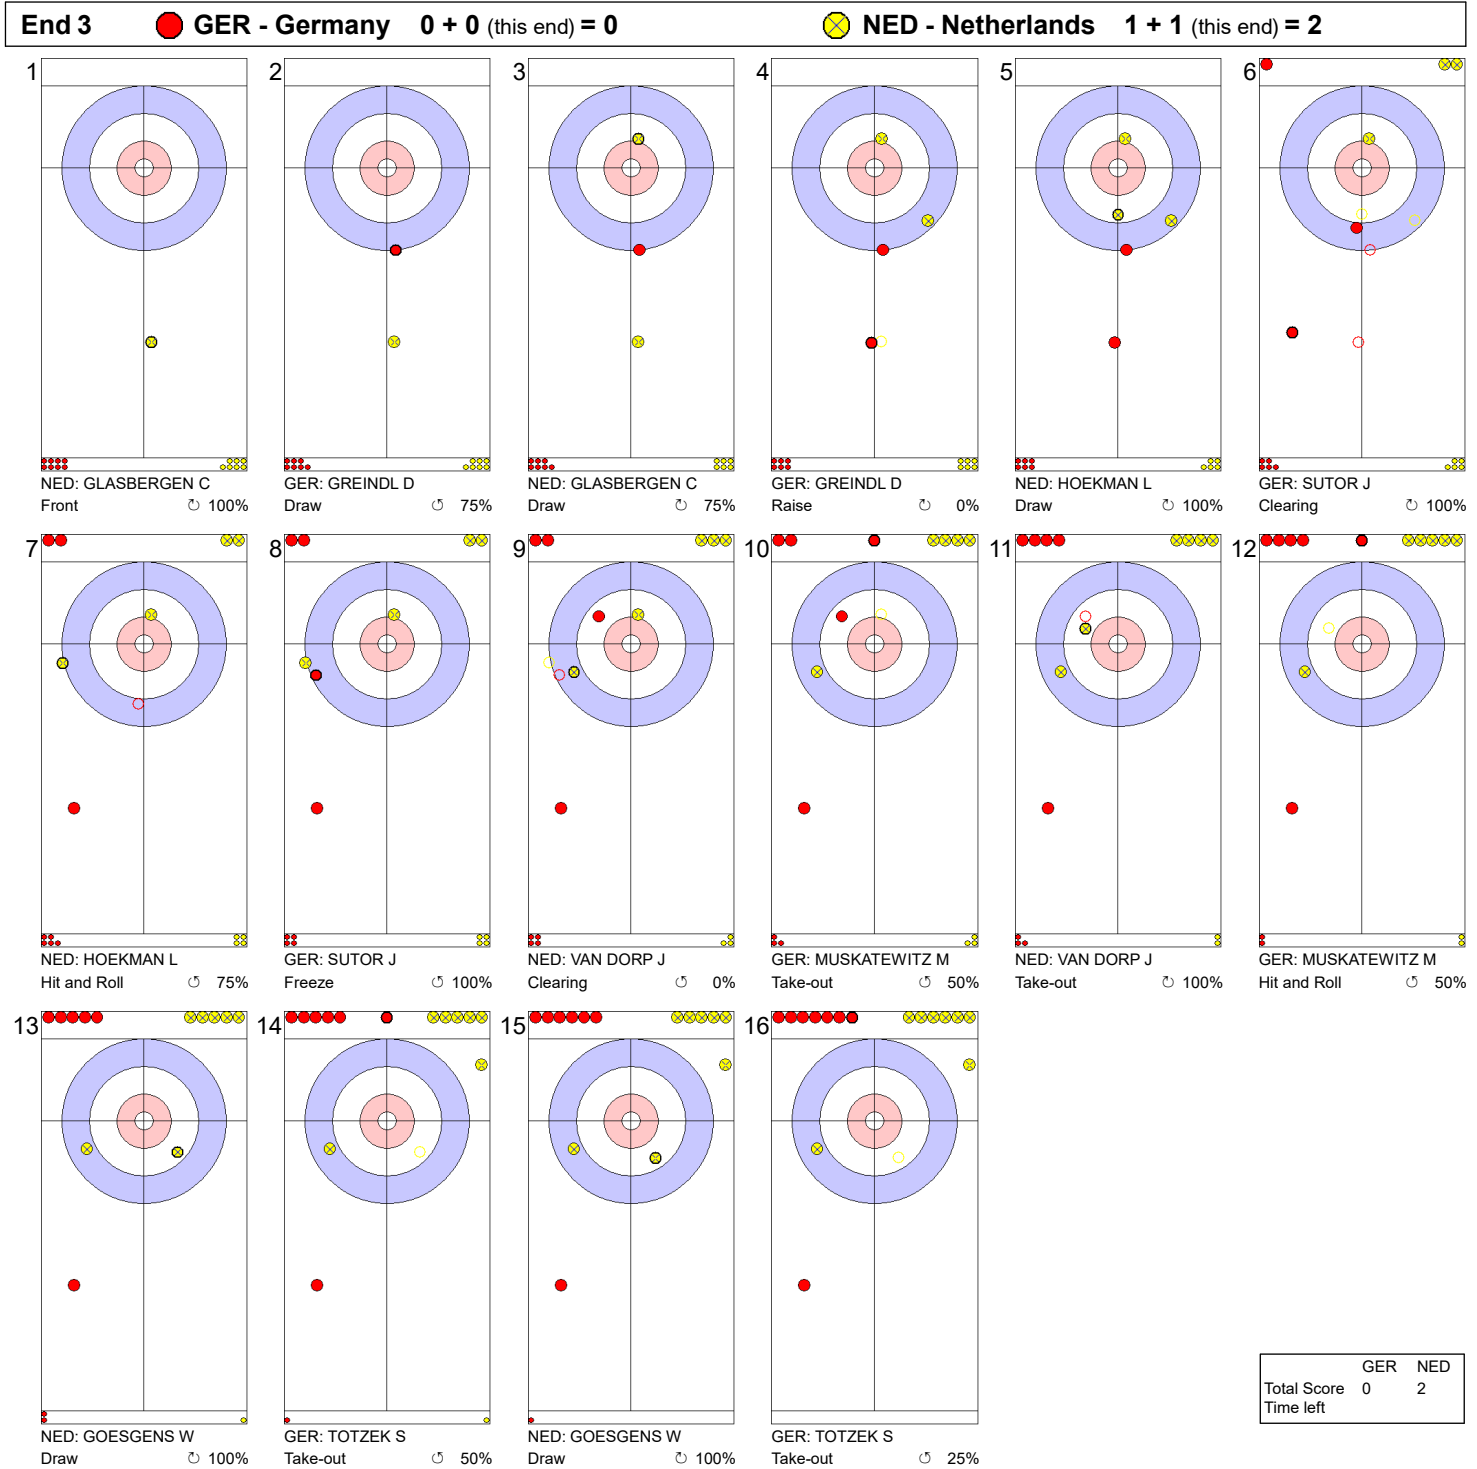

Game - Shot by Shot

Legend:
 ↻ Clockwise ↺ Counter-clockwise - Not considered

Game - Shot by Shot

Legend:
 ↻ Clockwise ↺ Counter-clockwise - Not considered

Game - Shot by Shot

Legend:
 ↻ Clockwise ↺ Counter-clockwise - Not considered

Game - Shot by Shot

Legend:
 ↻ Clockwise ↺ Counter-clockwise - Not considered

Game - Shot by Shot

Legend:
 ↻ Clockwise ↺ Counter-clockwise - Not considered

Game - Shot by Shot

End 6 ● **GER - Germany 1 + 0** (this end) = 1 ● **NED - Netherlands 2 + 2** (this end) = 4

	GER	NED
Total Score	1	4
Time left		

Legend:
 ↻ Clockwise ↺ Counter-clockwise - Not considered

Game - Shot by Shot

End 7 ● **GER - Germany** 1 + 0 (this end) = 1

⊗ **NED - Netherlands** 4 + 1 (this end) = 5

	GER	NED
Total Score	1	5
Time left		

Legend:
 ↻ Clockwise ↺ Counter-clockwise - Not considered

Game - Shot by Shot

Legend:
 ↻ Clockwise ↺ Counter-clockwise - Not considered

Game - Shot by Shot

Legend:
 ↻ Clockwise ↺ Counter-clockwise - Not considered