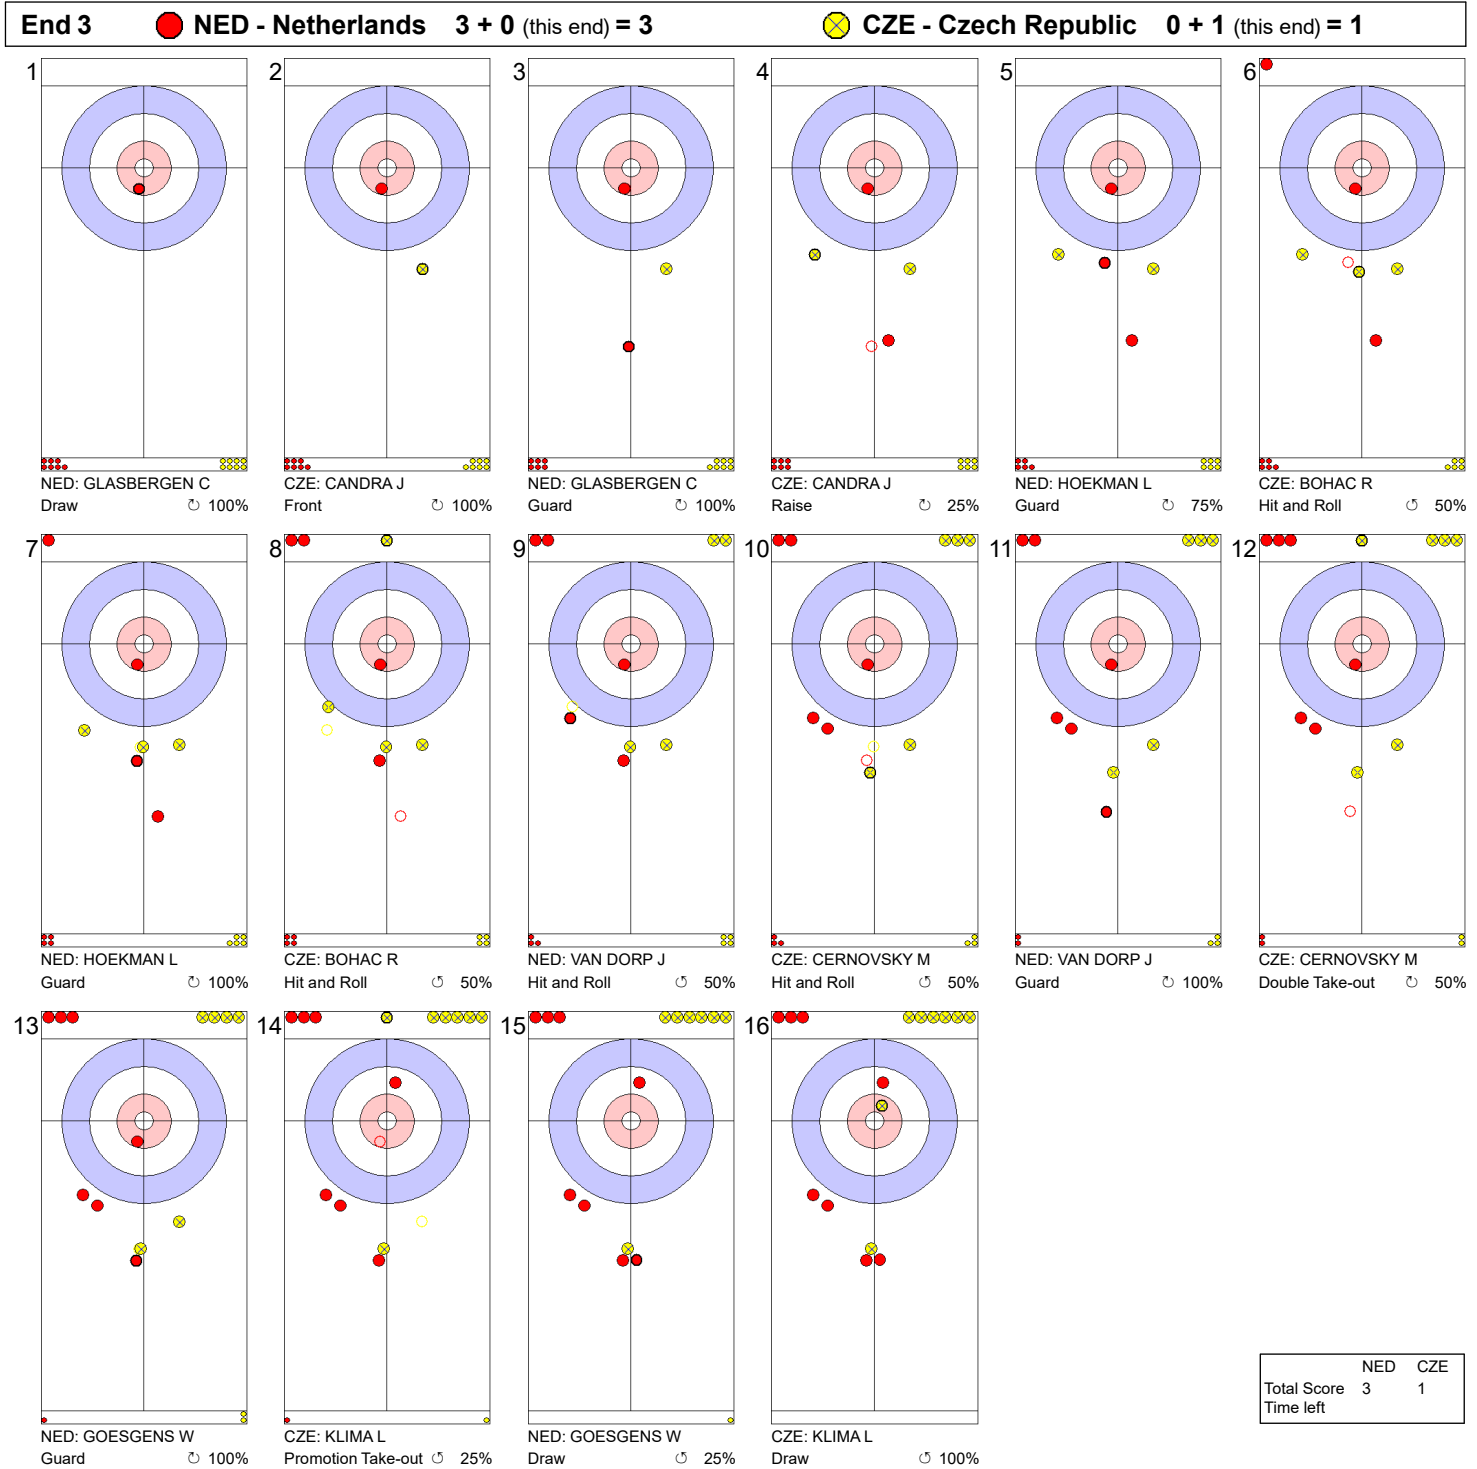

Game - Shot by Shot

Legend:
 ↻ Clockwise ↺ Counter-clockwise - Not considered

Game - Shot by Shot

End 2 ● **NED - Netherlands** 0 + 3 (this end) = 3 ● **CZE - Czech Republic** 0 + 0 (this end) = 0

Legend:
 ⤴ Clockwise ⤵ Counter-clockwise - Not considered

Game - Shot by Shot

Legend:
 ↻ Clockwise ↺ Counter-clockwise - Not considered

Game - Shot by Shot

Legend:
 ↻ Clockwise ↺ Counter-clockwise - Not considered

Game - Shot by Shot

Legend:
 ↻ Clockwise ↺ Counter-clockwise - Not considered

Game - Shot by Shot

Legend:
 ↻ Clockwise ↺ Counter-clockwise - Not considered

Game - Shot by Shot

Legend:
 ↻ Clockwise ↺ Counter-clockwise - Not considered