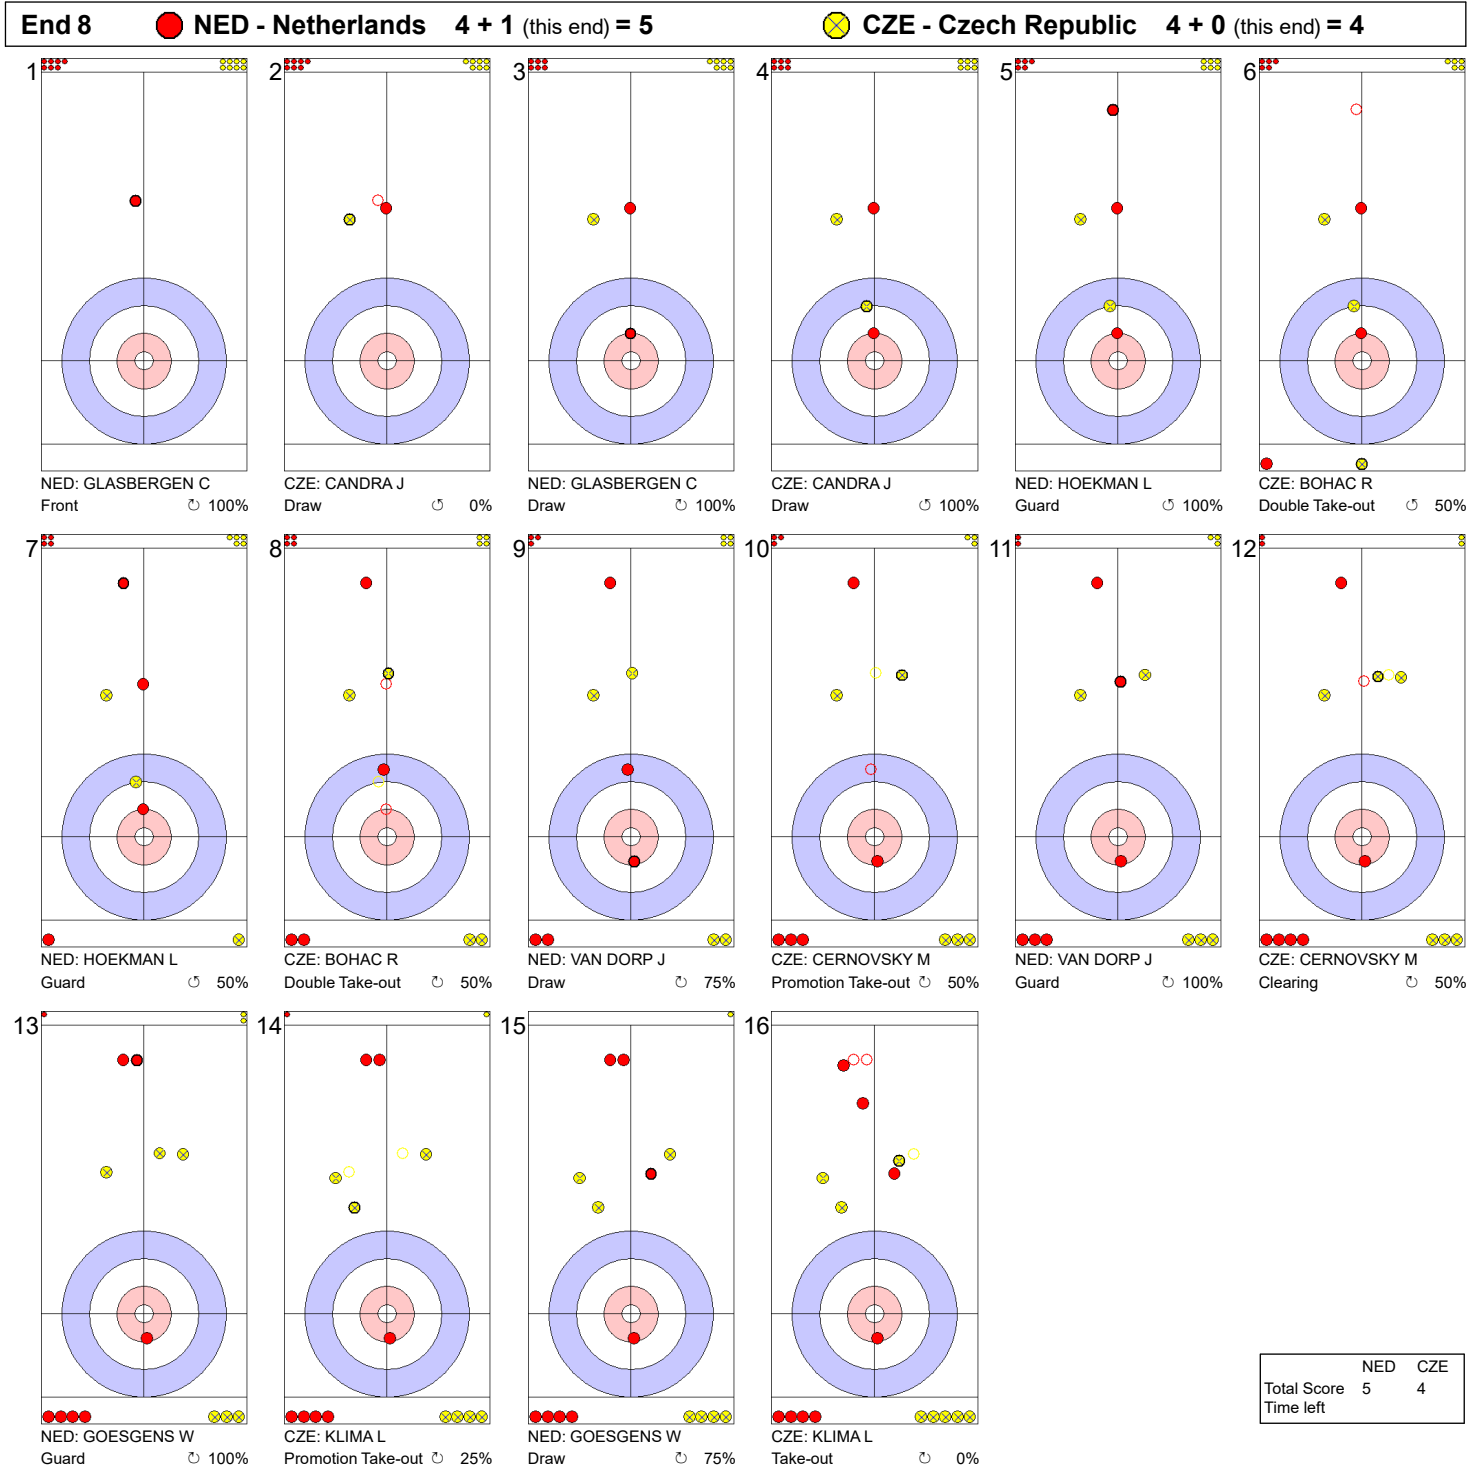

Game - Shot by Shot

Legend:
 ↻ Clockwise ↺ Counter-clockwise - Not considered

Game - Shot by Shot

End 2 ● **NED - Netherlands** 0 + 3 (this end) = 3 ● **CZE - Czech Republic** 0 + 0 (this end) = 0

Legend:
 ⤴ Clockwise ⤵ Counter-clockwise - Not considered

Game - Shot by Shot

Legend:
 ↻ Clockwise ↺ Counter-clockwise - Not considered

Game - Shot by Shot

Legend:
 ↻ Clockwise ↺ Counter-clockwise - Not considered

Game - Shot by Shot

Legend:
 ↻ Clockwise ↺ Counter-clockwise - Not considered

Game - Shot by Shot

Legend:
 ↻ Clockwise ↺ Counter-clockwise - Not considered

Game - Shot by Shot

Legend:
 ↻ Clockwise ↺ Counter-clockwise - Not considered