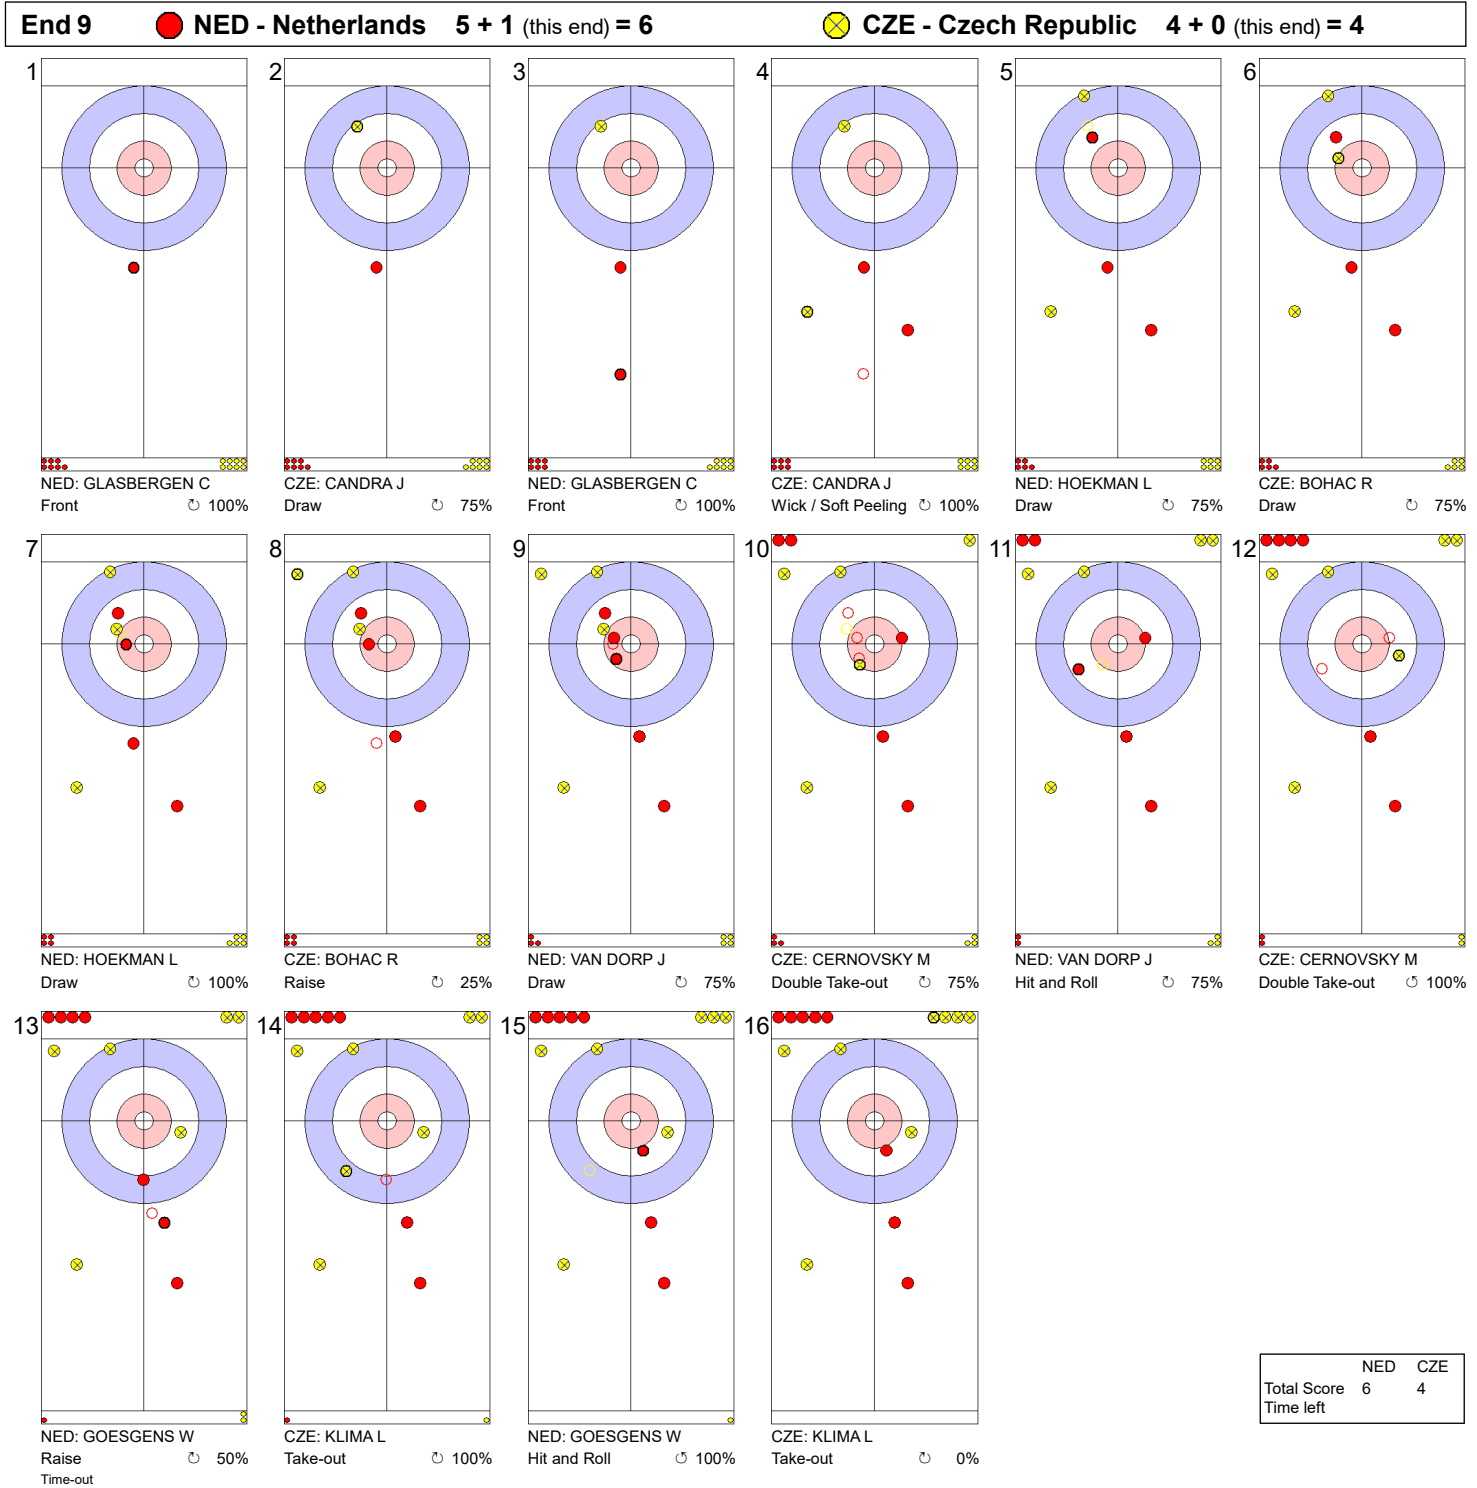

Game - Shot by Shot

Legend:
 ↻ Clockwise ↺ Counter-clockwise - Not considered

Game - Shot by Shot

End 2 ● **NED - Netherlands** 0 + 3 (this end) = 3 ● **CZE - Czech Republic** 0 + 0 (this end) = 0

Legend:
 ⤴ Clockwise ⤵ Counter-clockwise - Not considered

Game - Shot by Shot

Legend:
 ↻ Clockwise ↺ Counter-clockwise - Not considered

Game - Shot by Shot

Legend:
 ↻ Clockwise ↺ Counter-clockwise - Not considered

Game - Shot by Shot

Legend:
 ↻ Clockwise ↺ Counter-clockwise - Not considered

Game - Shot by Shot

Legend:
 ↻ Clockwise ↺ Counter-clockwise - Not considered

Game - Shot by Shot

Legend:
 ↻ Clockwise ↺ Counter-clockwise - Not considered