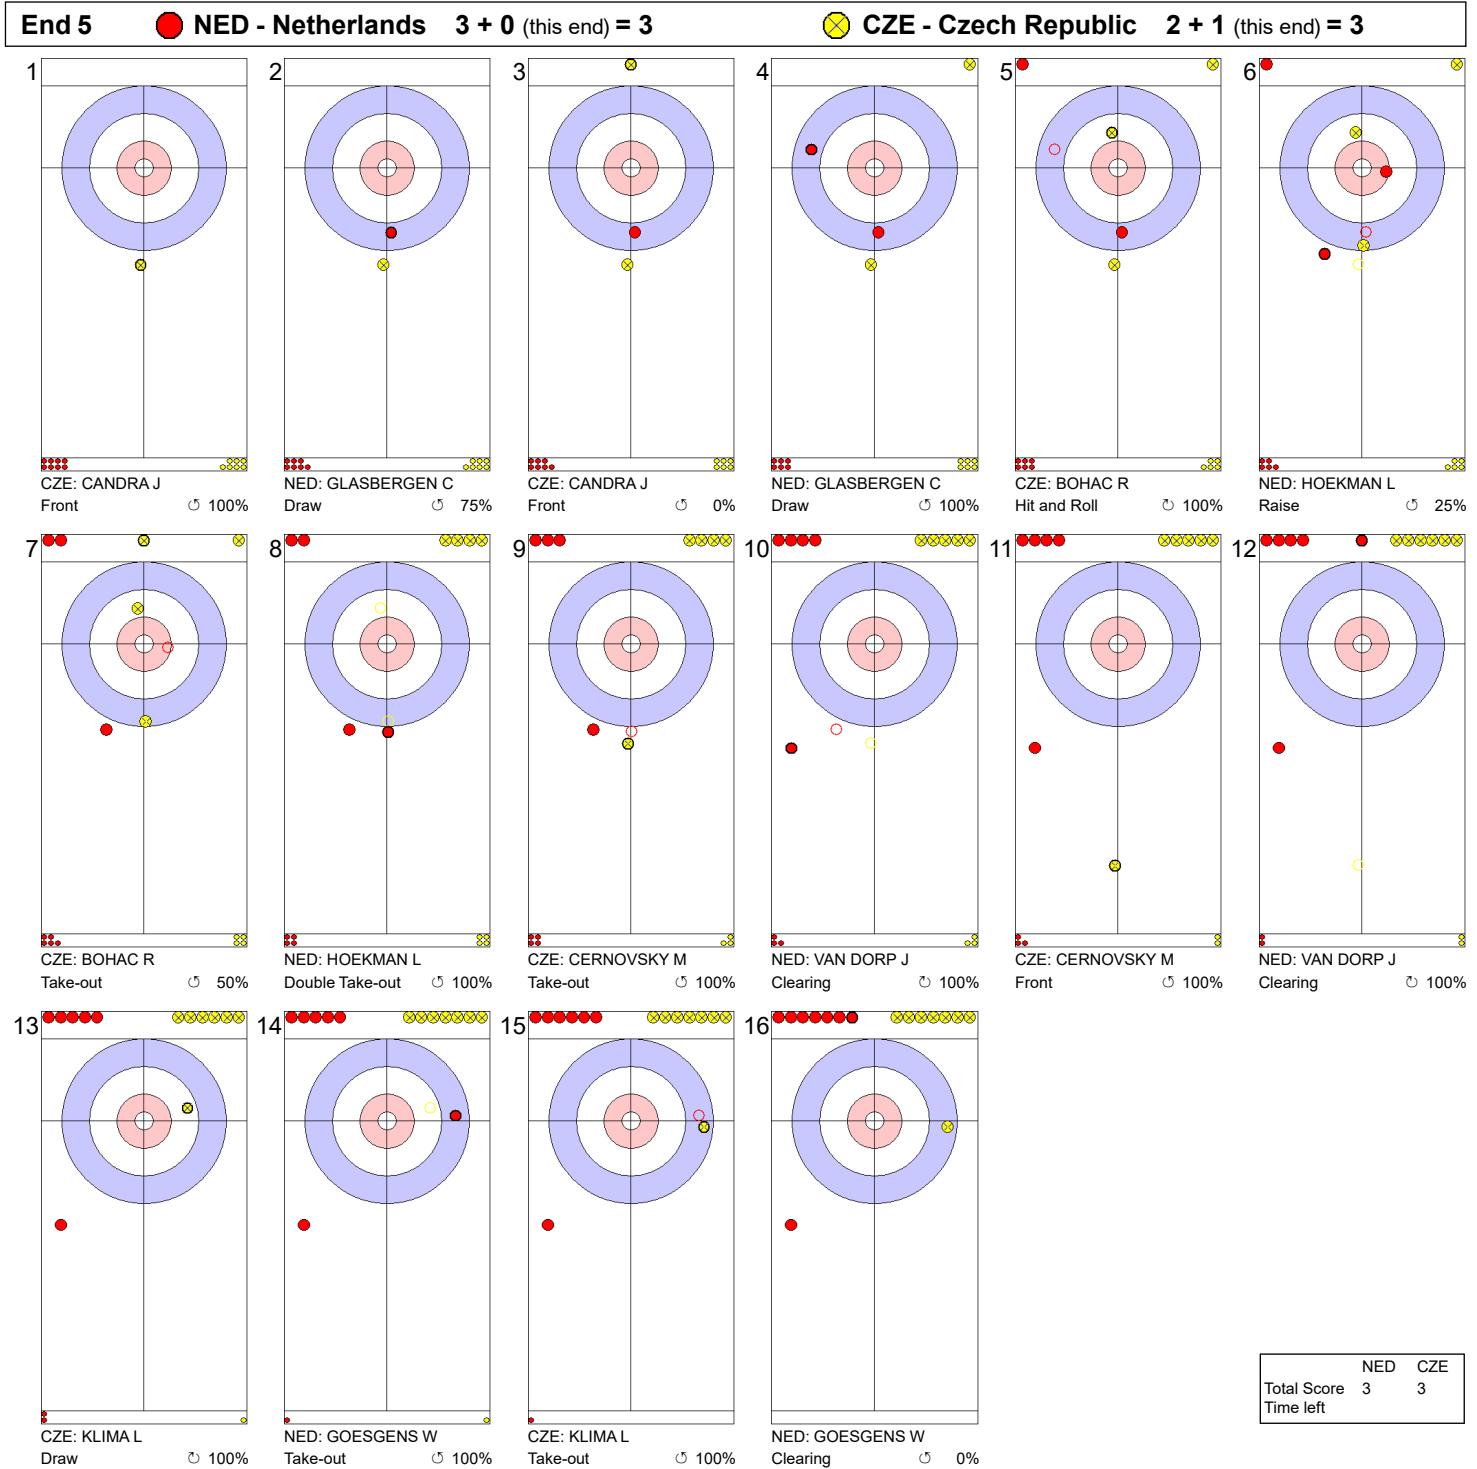

Game - Shot by Shot

Legend:
 ↻ Clockwise ↺ Counter-clockwise - Not considered

Game - Shot by Shot

End 2 ● **NED - Netherlands** 0 + 3 (this end) = 3 ● **CZE - Czech Republic** 0 + 0 (this end) = 0

Legend:
 ⤴ Clockwise ⤵ Counter-clockwise - Not considered

Game - Shot by Shot

Legend:
 ↻ Clockwise ↺ Counter-clockwise - Not considered

Game - Shot by Shot

Legend:
 ↻ Clockwise ↺ Counter-clockwise - Not considered

Game - Shot by Shot

Legend:
 ↻ Clockwise ↺ Counter-clockwise - Not considered

Game - Shot by Shot

Legend:
 ↻ Clockwise ↺ Counter-clockwise - Not considered

Game - Shot by Shot

Legend:
 ↻ Clockwise ↺ Counter-clockwise - Not considered