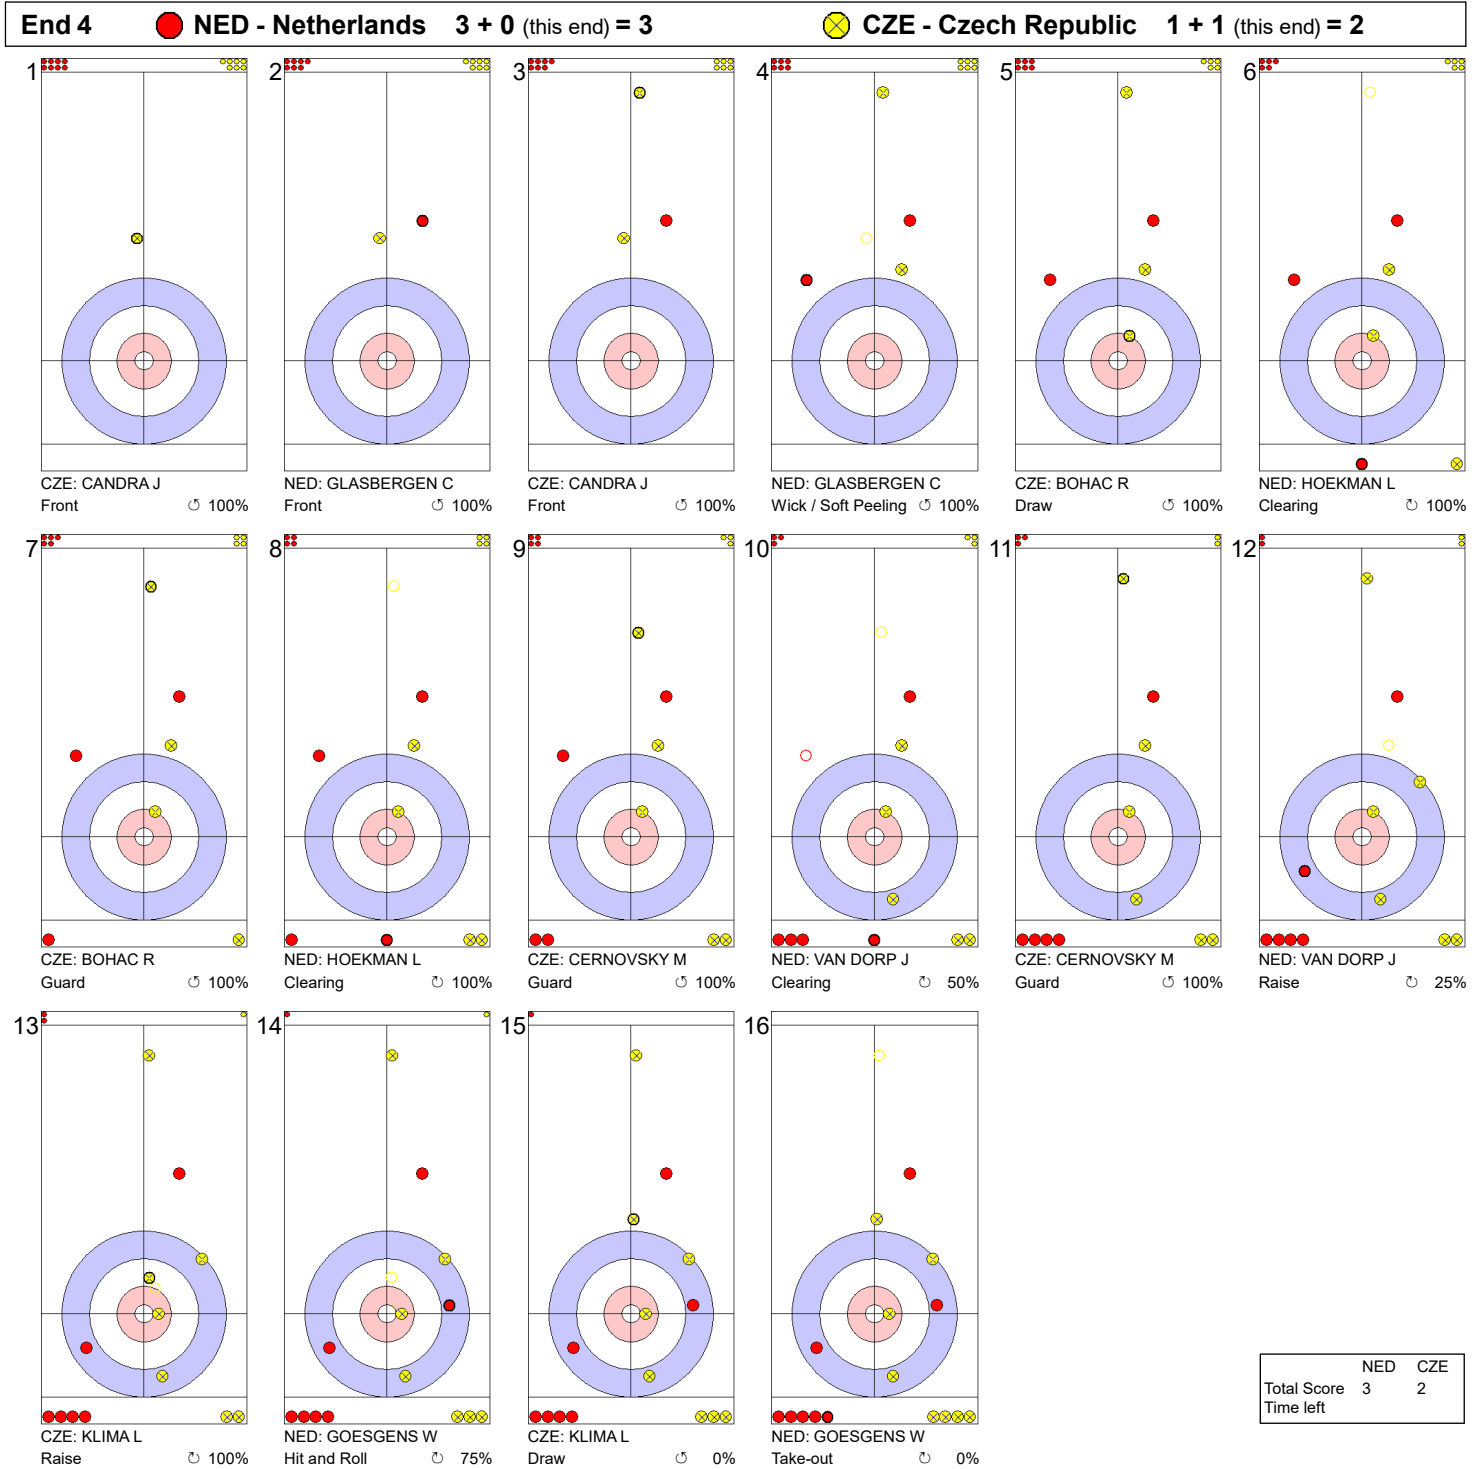

Game - Shot by Shot

Legend:
 ↻ Clockwise ↺ Counter-clockwise - Not considered

Game - Shot by Shot

End 2 ● **NED - Netherlands** 0 + 3 (this end) = 3 ● **CZE - Czech Republic** 0 + 0 (this end) = 0

Legend:
 ⤴ Clockwise ⤵ Counter-clockwise - Not considered

Game - Shot by Shot

Legend:
 ↻ Clockwise ↺ Counter-clockwise - Not considered

Game - Shot by Shot

Legend:
 ↻ Clockwise ↺ Counter-clockwise - Not considered

Game - Shot by Shot

Legend:
 ↻ Clockwise ↺ Counter-clockwise - Not considered

Game - Shot by Shot

Legend:
 ↻ Clockwise ↺ Counter-clockwise - Not considered

Game - Shot by Shot

Legend:
 ↻ Clockwise ↺ Counter-clockwise - Not considered