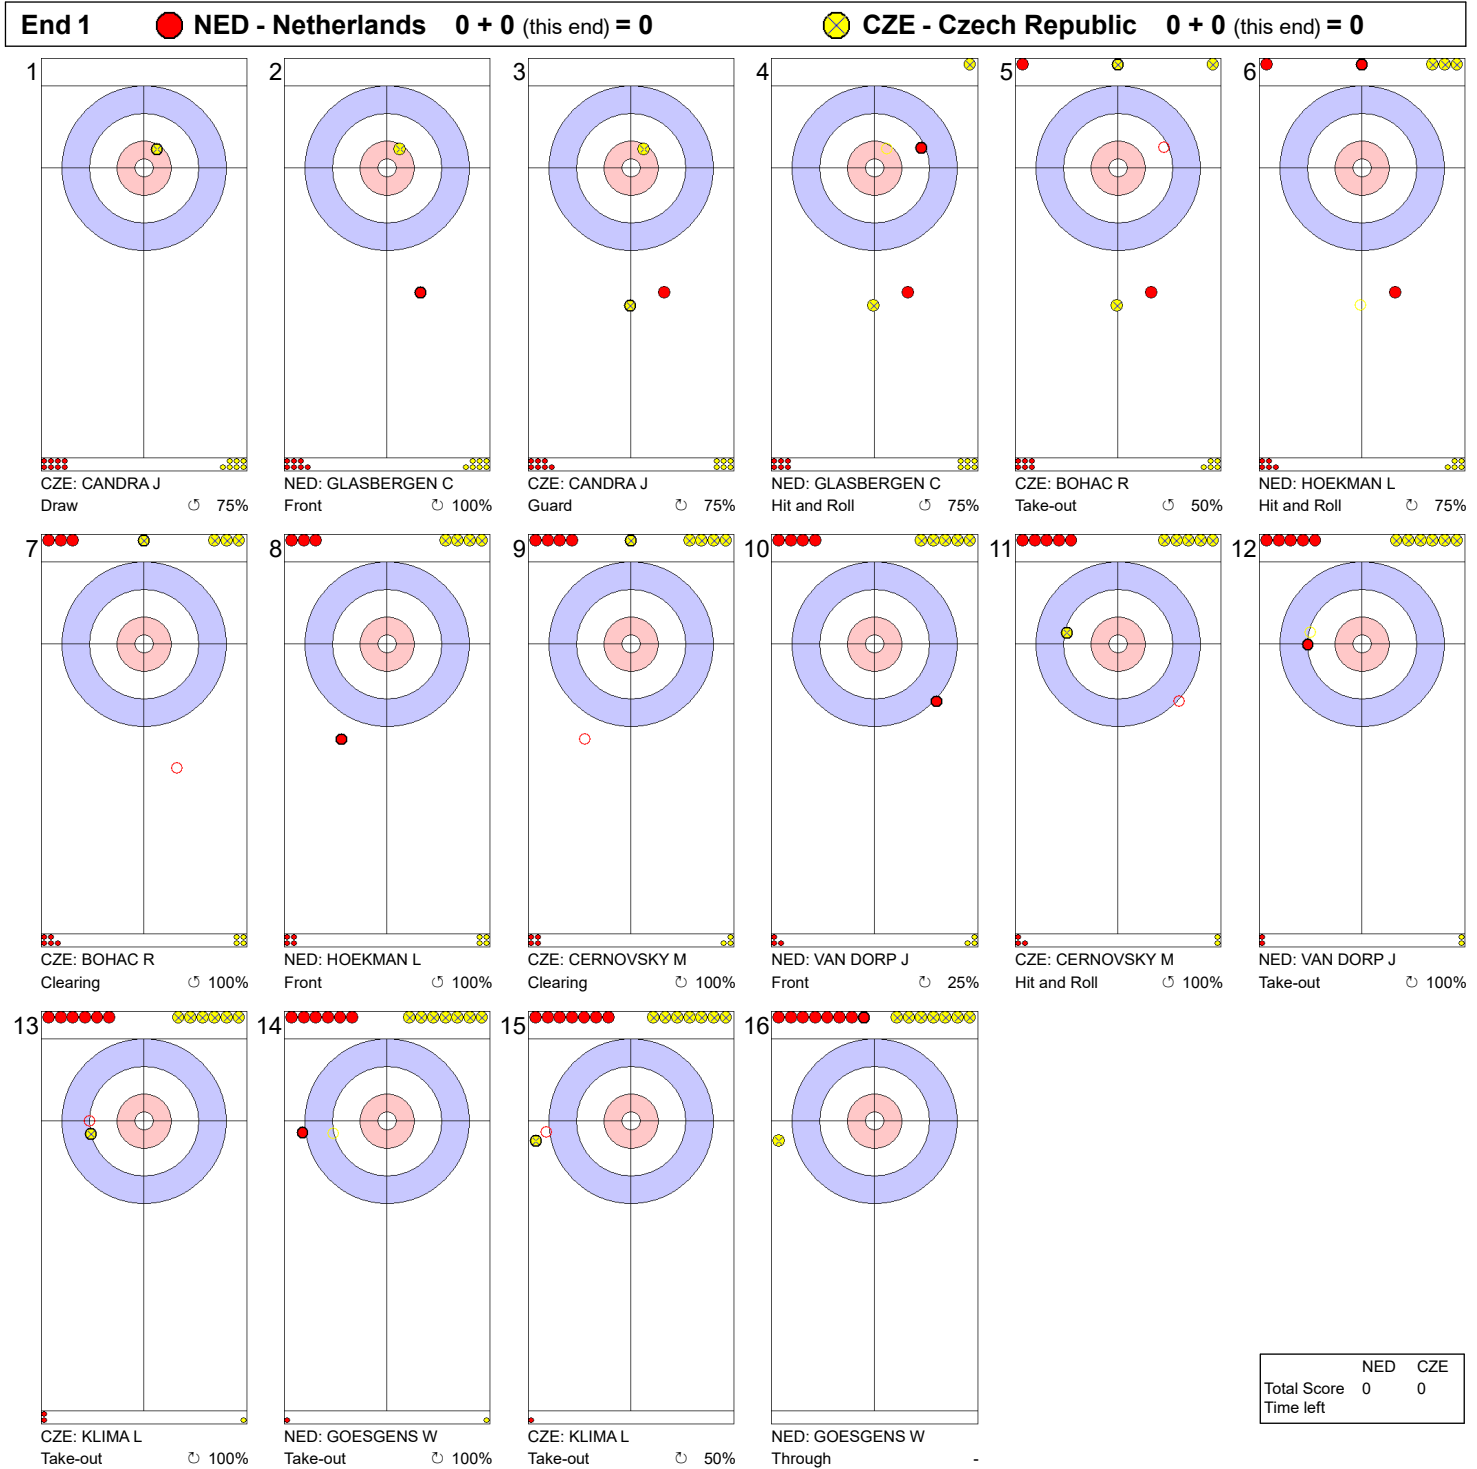

Game - Shot by Shot

Legend:
 ↻ Clockwise ↺ Counter-clockwise - Not considered

Game - Shot by Shot

End 2 ● **NED - Netherlands** 0 + 3 (this end) = 3 ● **CZE - Czech Republic** 0 + 0 (this end) = 0

Legend:
 ⤴ Clockwise ⤵ Counter-clockwise - Not considered

Game - Shot by Shot

Legend:
 ↻ Clockwise ↺ Counter-clockwise - Not considered

Game - Shot by Shot

Legend:
 ↻ Clockwise ↺ Counter-clockwise - Not considered

Game - Shot by Shot

Legend:
 ↻ Clockwise ↺ Counter-clockwise - Not considered

Game - Shot by Shot

Legend:
 ↻ Clockwise ↺ Counter-clockwise - Not considered

Game - Shot by Shot

Legend:
 ↻ Clockwise ↺ Counter-clockwise - Not considered