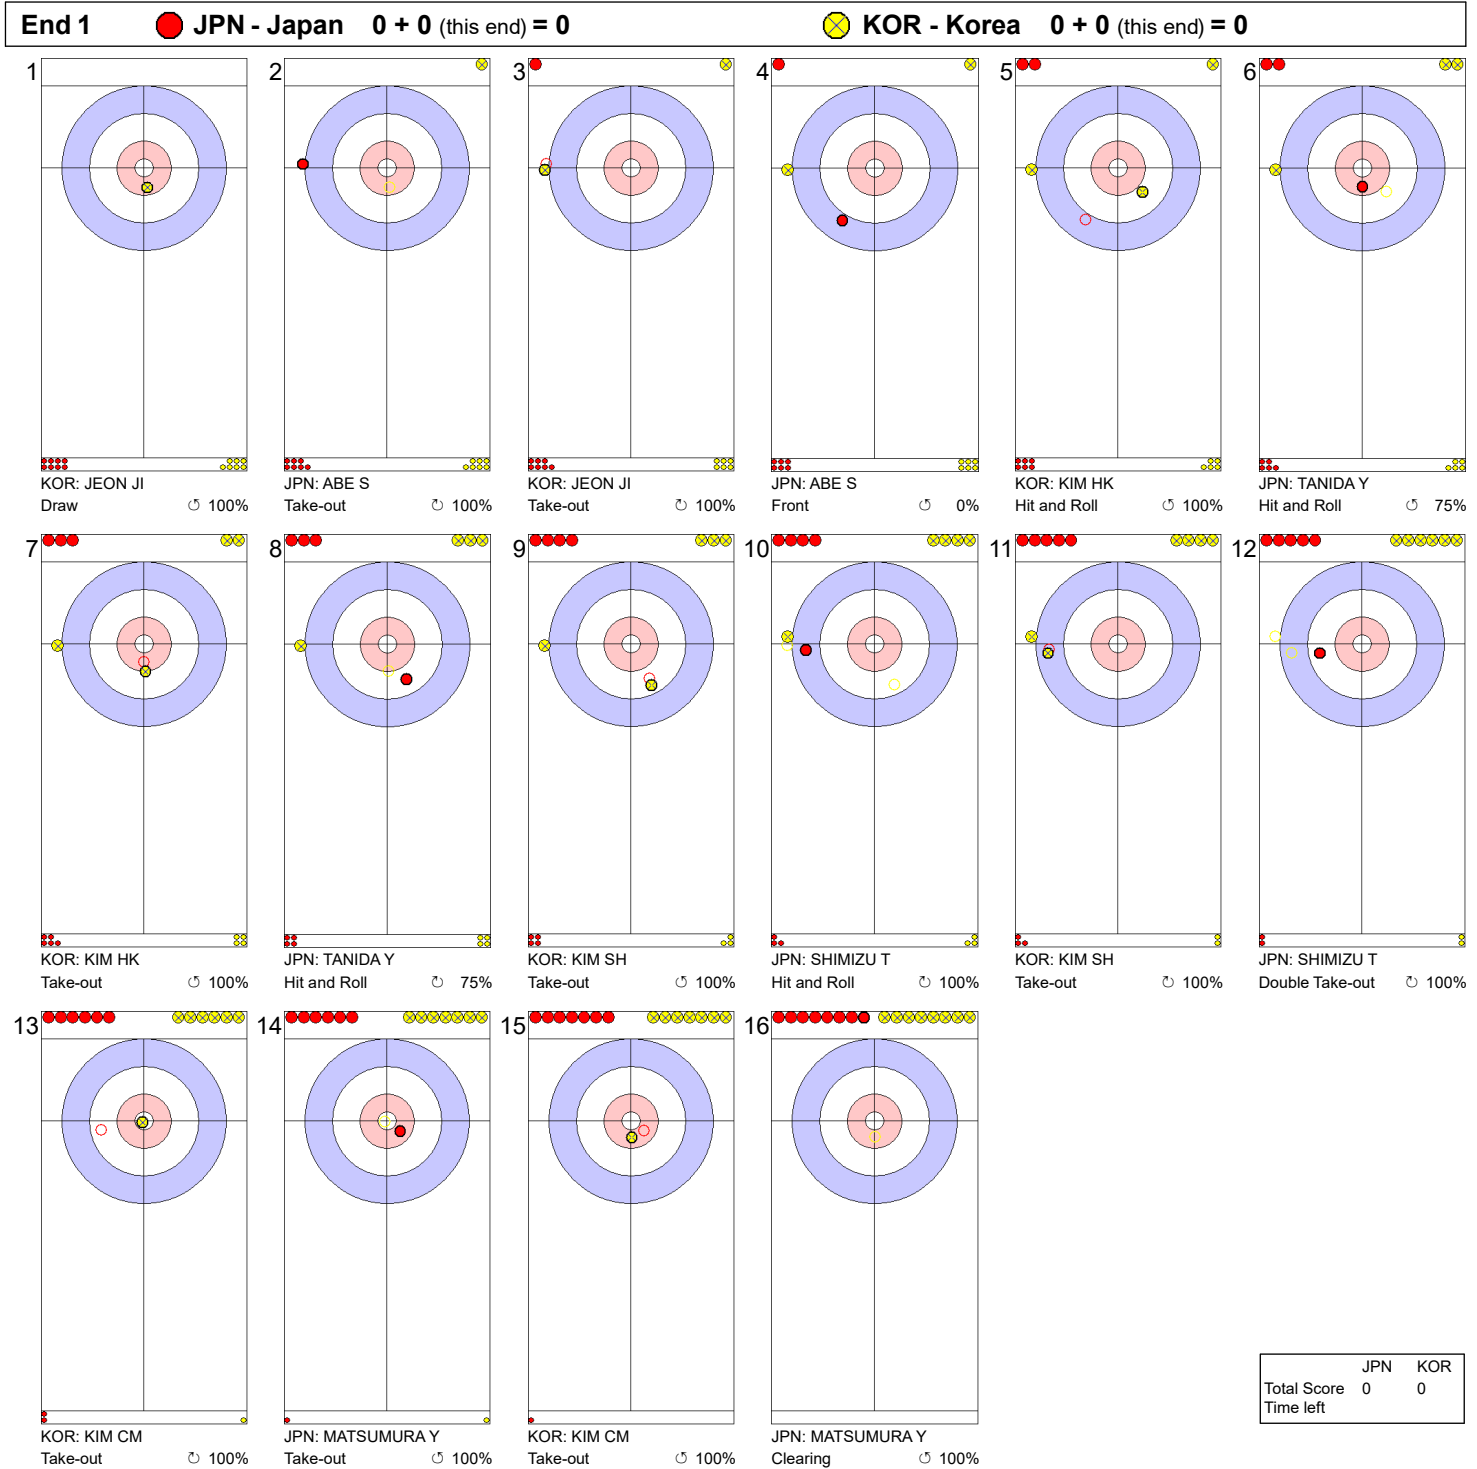

**Game - Shot by Shot**

**Legend:**  
 ↻ Clockwise      ↺ Counter-clockwise      - Not considered

**Game - Shot by Shot**

**Legend:**  
 ↻ Clockwise      ↺ Counter-clockwise      - Not considered

Game - Shot by Shot

End 3 ● JPN - Japan 1 + 1 (this end) = 2      ⊗ KOR - Korea 0 + 0 (this end) = 0

	JPN	KOR
Total Score	2	0
Time left		

**Legend:**  
 ↻ Clockwise      ↺ Counter-clockwise      - Not considered

Game - Shot by Shot

**Legend:**  
 ↻ Clockwise      ↺ Counter-clockwise      - Not considered

Game - Shot by Shot

**Legend:**  
 ↻ Clockwise      ↺ Counter-clockwise      - Not considered

**Game - Shot by Shot**

**Legend:**  
 ↻ Clockwise      ↺ Counter-clockwise      - Not considered

**Game - Shot by Shot**

**Legend:**  
 ↻ Clockwise      ↺ Counter-clockwise      - Not considered

Game - Shot by Shot

**Legend:**  
 ↻ Clockwise      ↺ Counter-clockwise      - Not considered

**Game - Shot by Shot**