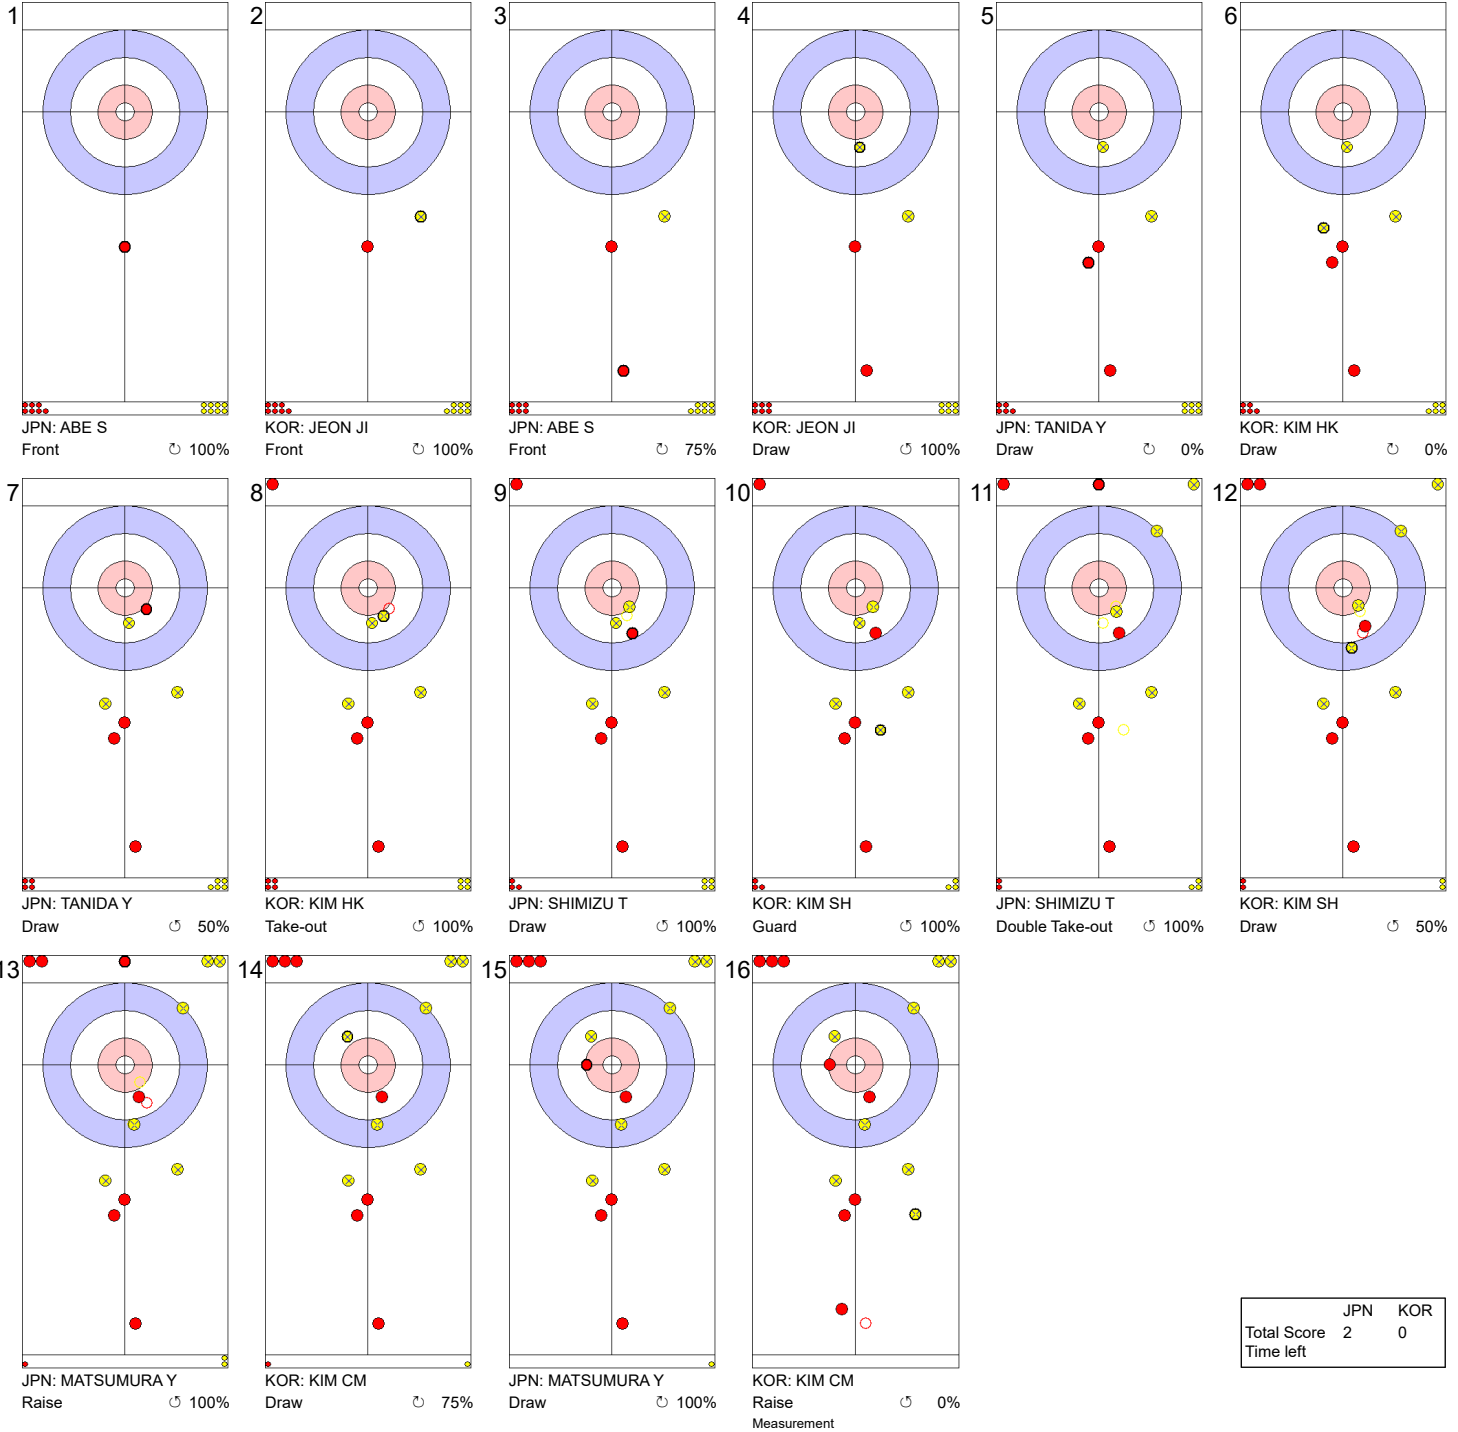

**Game - Shot by Shot**

**Legend:**  
 ↻ Clockwise      ↺ Counter-clockwise      - Not considered

**Game - Shot by Shot**

**Legend:**  
 ↻ Clockwise      ↺ Counter-clockwise      - Not considered

Game - Shot by Shot

End 3 ● JPN - Japan 1 + 1 (this end) = 2      ⊗ KOR - Korea 0 + 0 (this end) = 0

	JPN	KOR
Total Score	2	0
Time left		

**Legend:**  
 ↻ Clockwise      ↺ Counter-clockwise      - Not considered

Game - Shot by Shot

**Legend:**  
 ↻ Clockwise      ↺ Counter-clockwise      - Not considered

Game - Shot by Shot

**Legend:**  
 ↻ Clockwise      ↺ Counter-clockwise      - Not considered

**Game - Shot by Shot**

**Legend:**  
 ↻ Clockwise      ↺ Counter-clockwise      - Not considered

**Game - Shot by Shot**

**Legend:**  
 ↻ Clockwise      ↺ Counter-clockwise      - Not considered

Game - Shot by Shot

**Legend:**  
 ↻ Clockwise      ↺ Counter-clockwise      - Not considered

**Game - Shot by Shot**