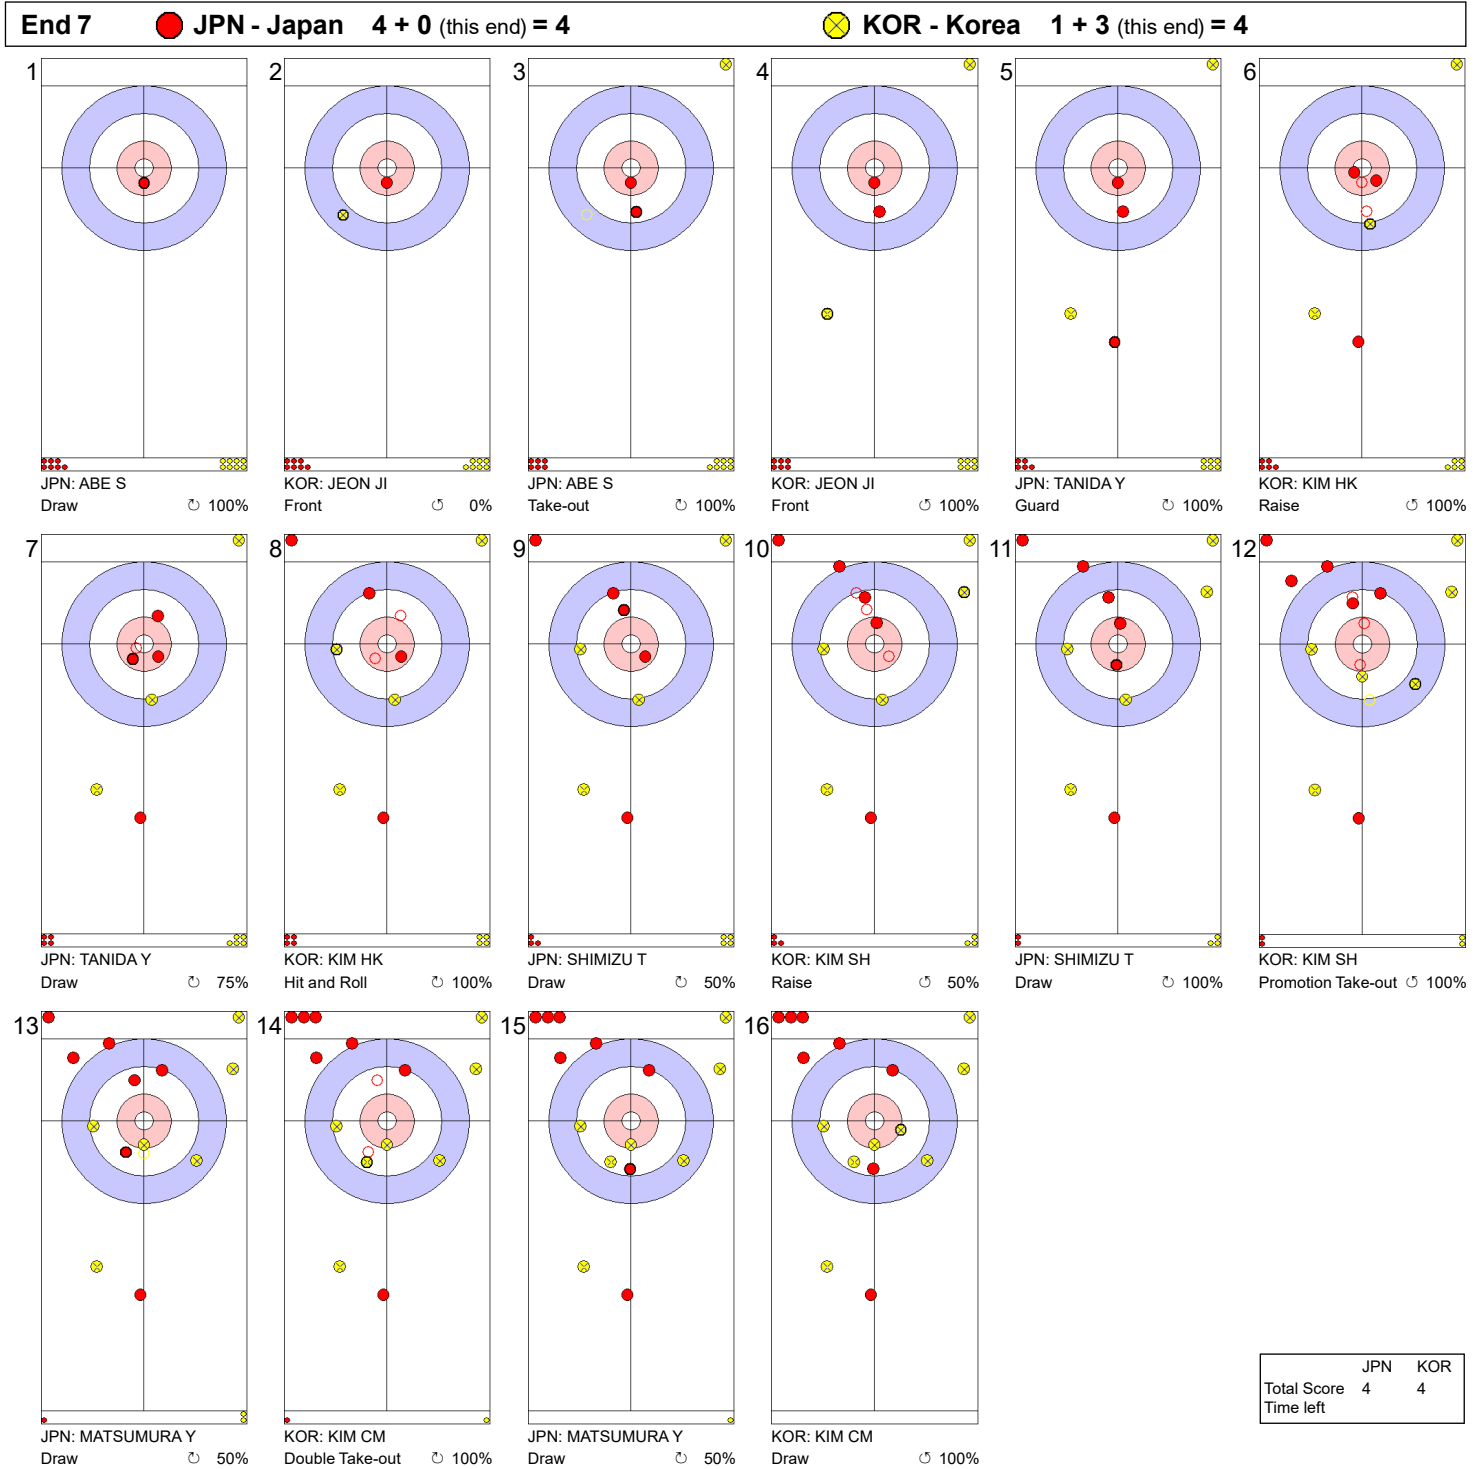

End 3 ● JPN - Japan 1 + 1 (this end) = 2      ⊗ KOR - Korea 0 + 0 (this end) = 0

	JPN	KOR
Total Score	2	0
Time left		

**Legend:**  
 ↻ Clockwise      ↺ Counter-clockwise      - Not considered

Game - Shot by Shot

**Legend:**  
 ↻ Clockwise      ↺ Counter-clockwise      - Not considered

Game - Shot by Shot

**Legend:**  
 ↻ Clockwise      ↺ Counter-clockwise      - Not considered

**Game - Shot by Shot**

**Legend:**  
 ↻ Clockwise      ↺ Counter-clockwise      - Not considered

**Game - Shot by Shot**

**Legend:**  
 ↻ Clockwise      ↺ Counter-clockwise      - Not considered

Game - Shot by Shot

**Legend:**  
 ↻ Clockwise      ↺ Counter-clockwise      - Not considered

**Game - Shot by Shot**

**End 10** ● **JPN - Japan 6 + 0 (this end) = 6**      ⊗ **KOR - Korea 4 + 1 (this end) = 5**

	JPN	KOR
Total Score	6	5
Time left	00:36	00:02

**Legend:**  
 ↻ Clockwise      ↺ Counter-clockwise      - Not considered