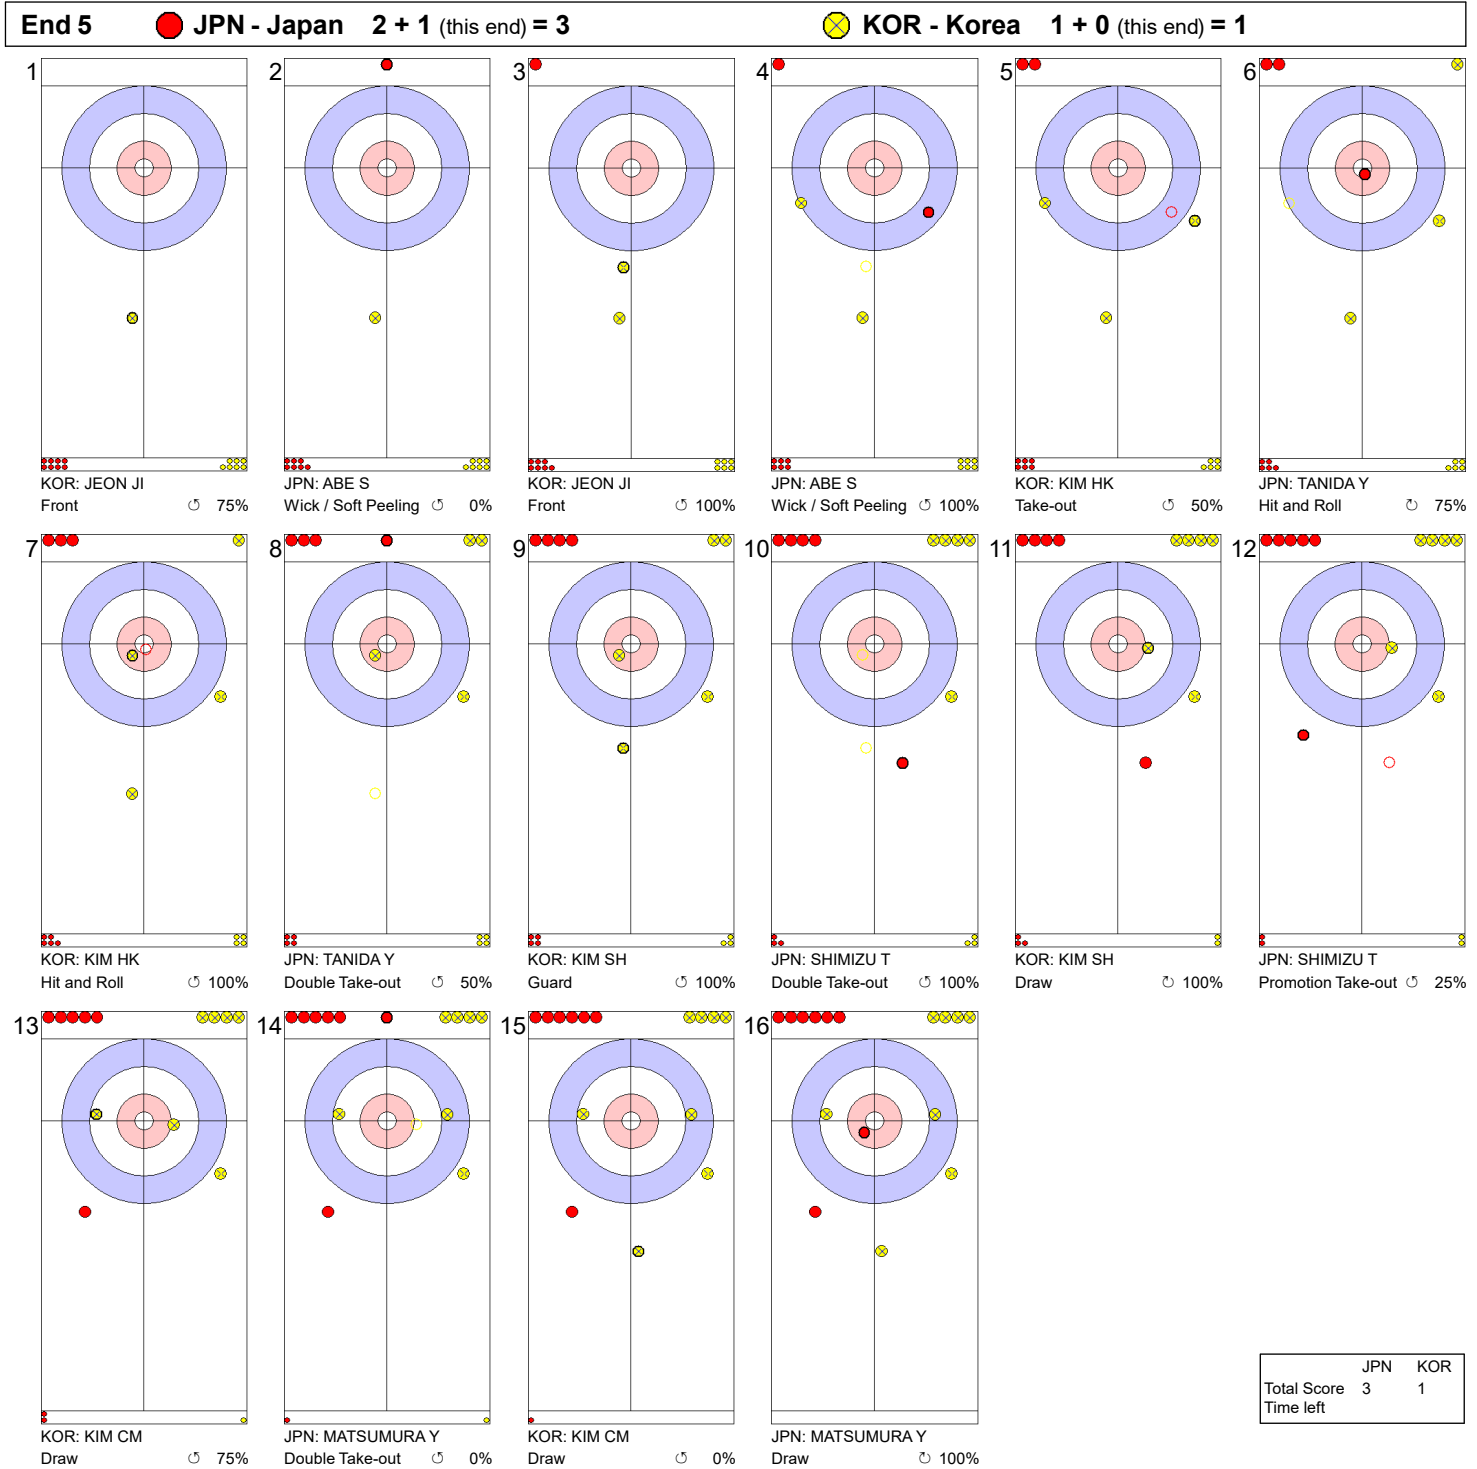

**Game - Shot by Shot**

**Legend:**  
 ↻ Clockwise      ↺ Counter-clockwise      - Not considered

**Game - Shot by Shot**

**Legend:**  
 ↻ Clockwise      ↺ Counter-clockwise      - Not considered

Game - Shot by Shot

End 3 ● JPN - Japan 1 + 1 (this end) = 2      ⊗ KOR - Korea 0 + 0 (this end) = 0

	JPN	KOR
Total Score	2	0
Time left		

**Legend:**  
 ↻ Clockwise      ↺ Counter-clockwise      - Not considered

Game - Shot by Shot

**Legend:**  
 ↻ Clockwise      ↺ Counter-clockwise      - Not considered

Game - Shot by Shot

**Legend:**  
 ↻ Clockwise      ↺ Counter-clockwise      - Not considered

**Game - Shot by Shot**

**Legend:**  
 ↻ Clockwise      ↺ Counter-clockwise      - Not considered

**Game - Shot by Shot**

**Legend:**  
 ↻ Clockwise      ↺ Counter-clockwise      - Not considered

Game - Shot by Shot

**Legend:**  
 ↻ Clockwise      ↺ Counter-clockwise      - Not considered

**Game - Shot by Shot**