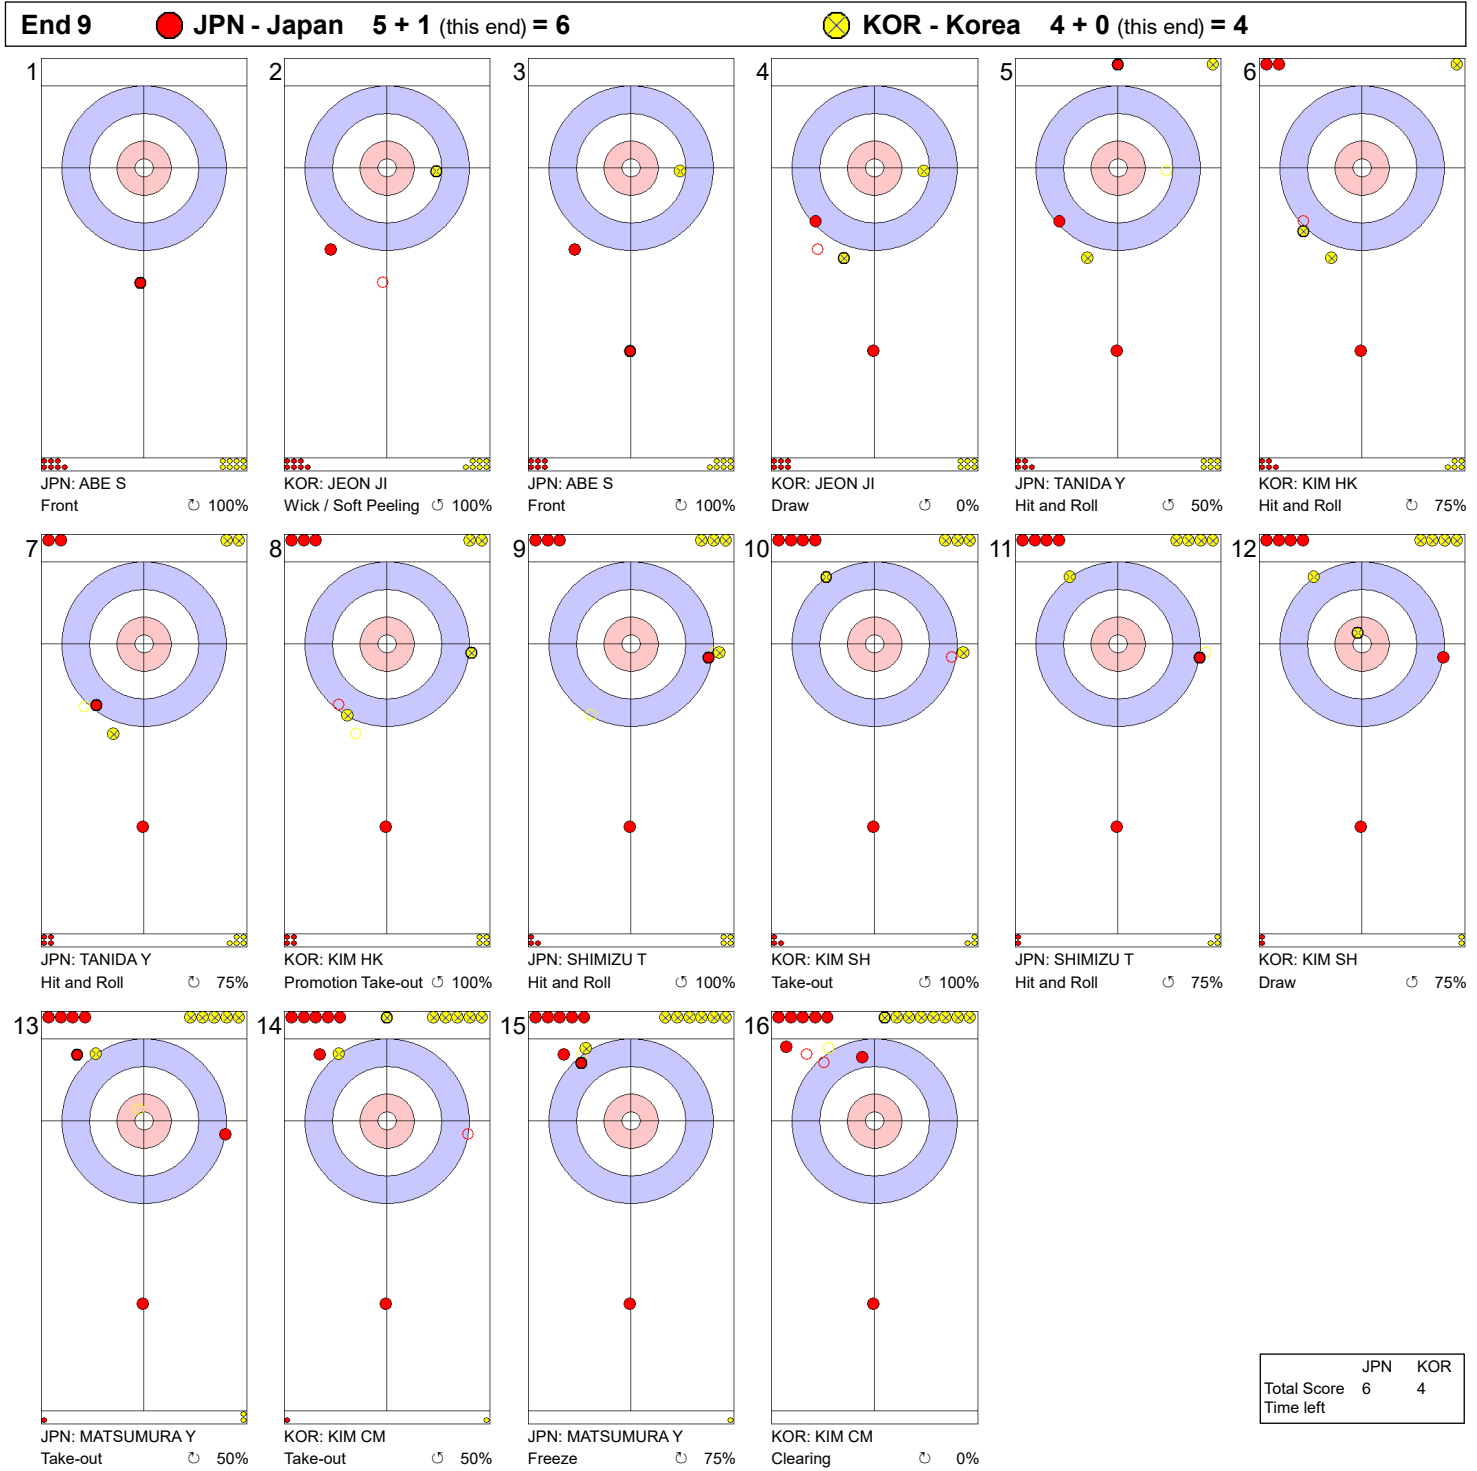

End 3 ● JPN - Japan 1 + 1 (this end) = 2      ⊗ KOR - Korea 0 + 0 (this end) = 0

	JPN	KOR
Total Score	2	0
Time left		

**Legend:**  
 ↻ Clockwise      ↺ Counter-clockwise      - Not considered

Game - Shot by Shot

**Legend:**  
 ↻ Clockwise      ↺ Counter-clockwise      - Not considered

Game - Shot by Shot

**Legend:**  
 ↻ Clockwise      ↺ Counter-clockwise      - Not considered

**Game - Shot by Shot**

**Legend:**  
 ↻ Clockwise      ↺ Counter-clockwise      - Not considered

**Game - Shot by Shot**

**Legend:**  
 ↻ Clockwise      ↺ Counter-clockwise      - Not considered

Game - Shot by Shot

**Legend:**  
 ↻ Clockwise      ↺ Counter-clockwise      - Not considered

**Game - Shot by Shot**

**End 10** ● **JPN - Japan 6 + 0 (this end) = 6**      ⊗ **KOR - Korea 4 + 1 (this end) = 5**

	JPN	KOR
Total Score	6	5
Time left	00:36	00:02

**Legend:**  
 ↻ Clockwise      ↺ Counter-clockwise      - Not considered