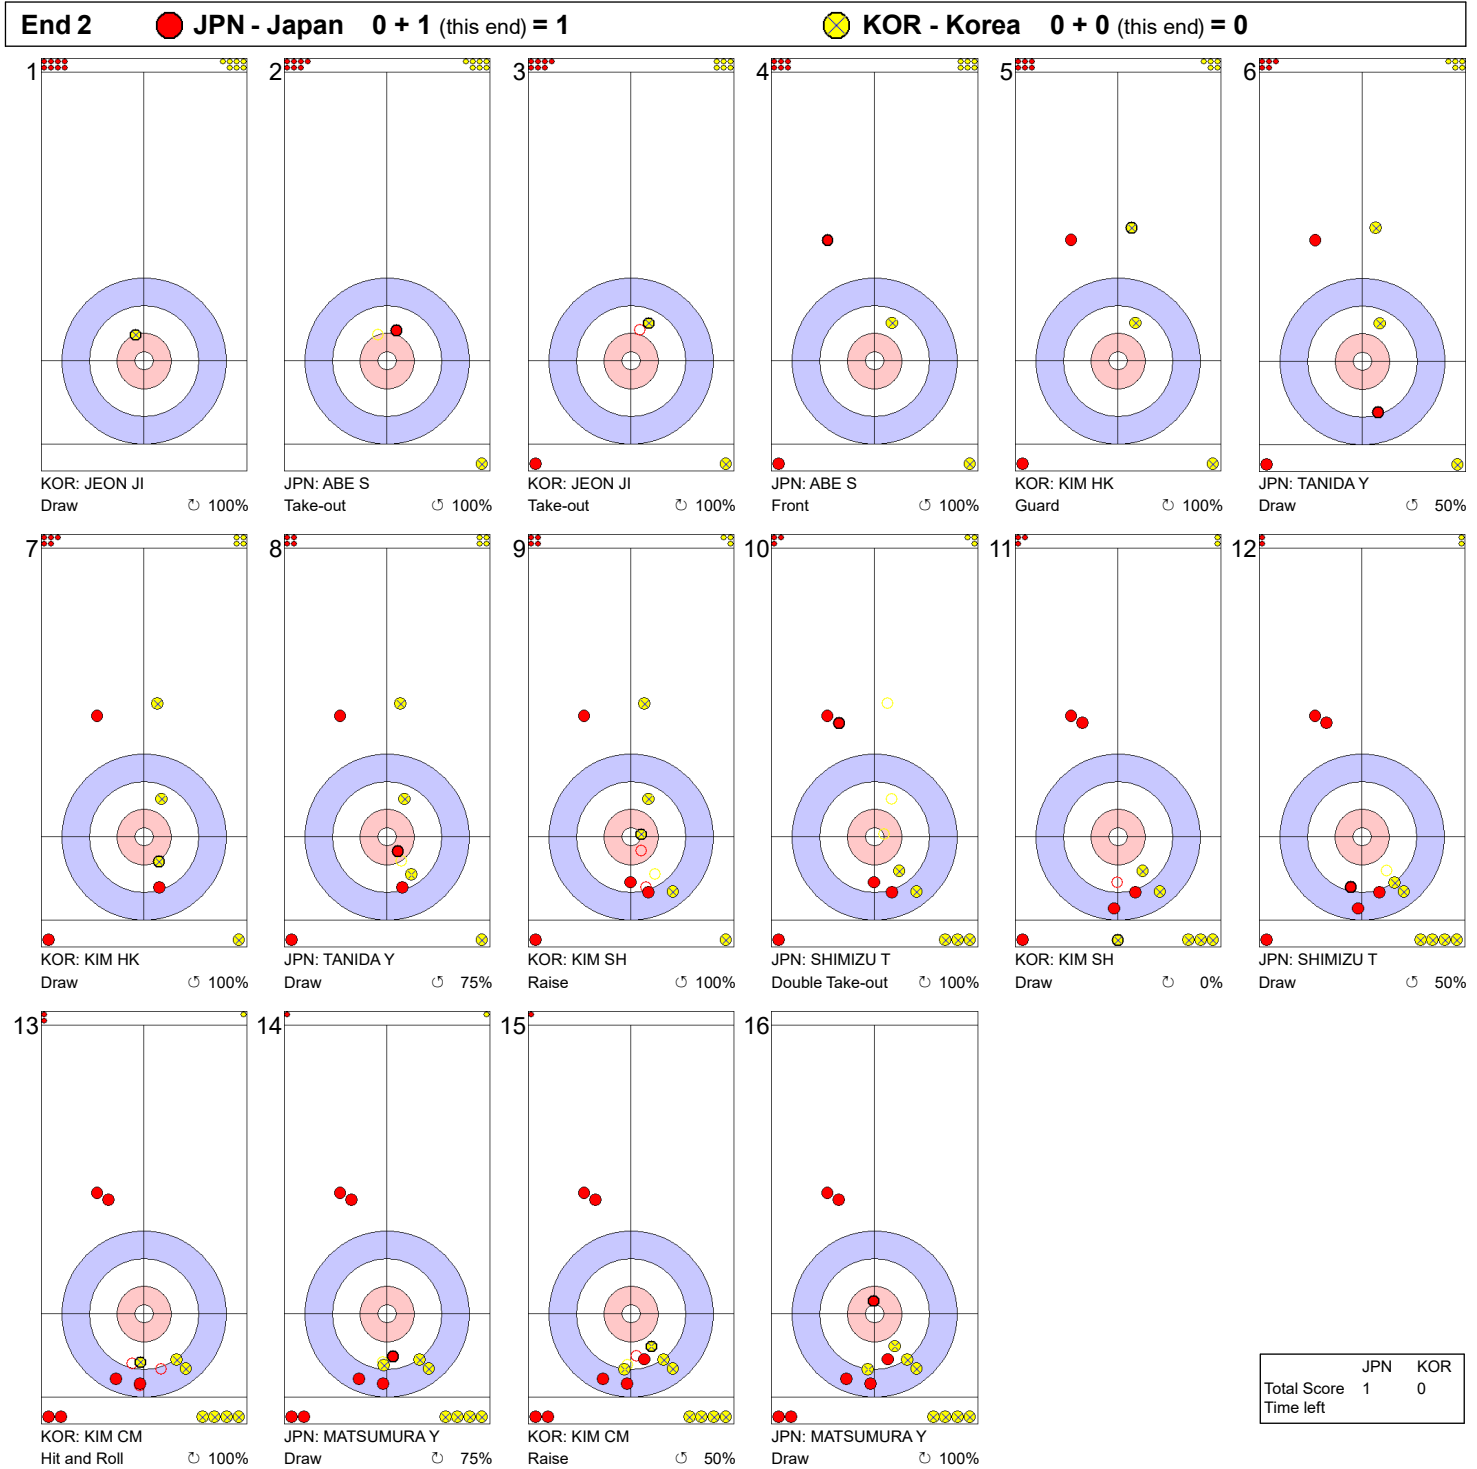

**Game - Shot by Shot**

**Legend:**  
 ↻ Clockwise      ↺ Counter-clockwise      - Not considered

**Game - Shot by Shot**

**Legend:**  
 ↻ Clockwise      ↺ Counter-clockwise      - Not considered

Game - Shot by Shot

End 3 ● JPN - Japan 1 + 1 (this end) = 2      ⊗ KOR - Korea 0 + 0 (this end) = 0

	JPN	KOR
Total Score	2	0
Time left		

**Legend:**  
 ↻ Clockwise      ↺ Counter-clockwise      - Not considered

Game - Shot by Shot

**Legend:**  
 ↻ Clockwise      ↺ Counter-clockwise      - Not considered

Game - Shot by Shot

**Legend:**  
 ↻ Clockwise      ↺ Counter-clockwise      - Not considered

**Game - Shot by Shot**

**Legend:**  
 ↻ Clockwise      ↺ Counter-clockwise      - Not considered

**Game - Shot by Shot**

**Legend:**  
 ↻ Clockwise      ↺ Counter-clockwise      - Not considered

Game - Shot by Shot

**Legend:**  
 ↻ Clockwise      ↺ Counter-clockwise      - Not considered

**Game - Shot by Shot**