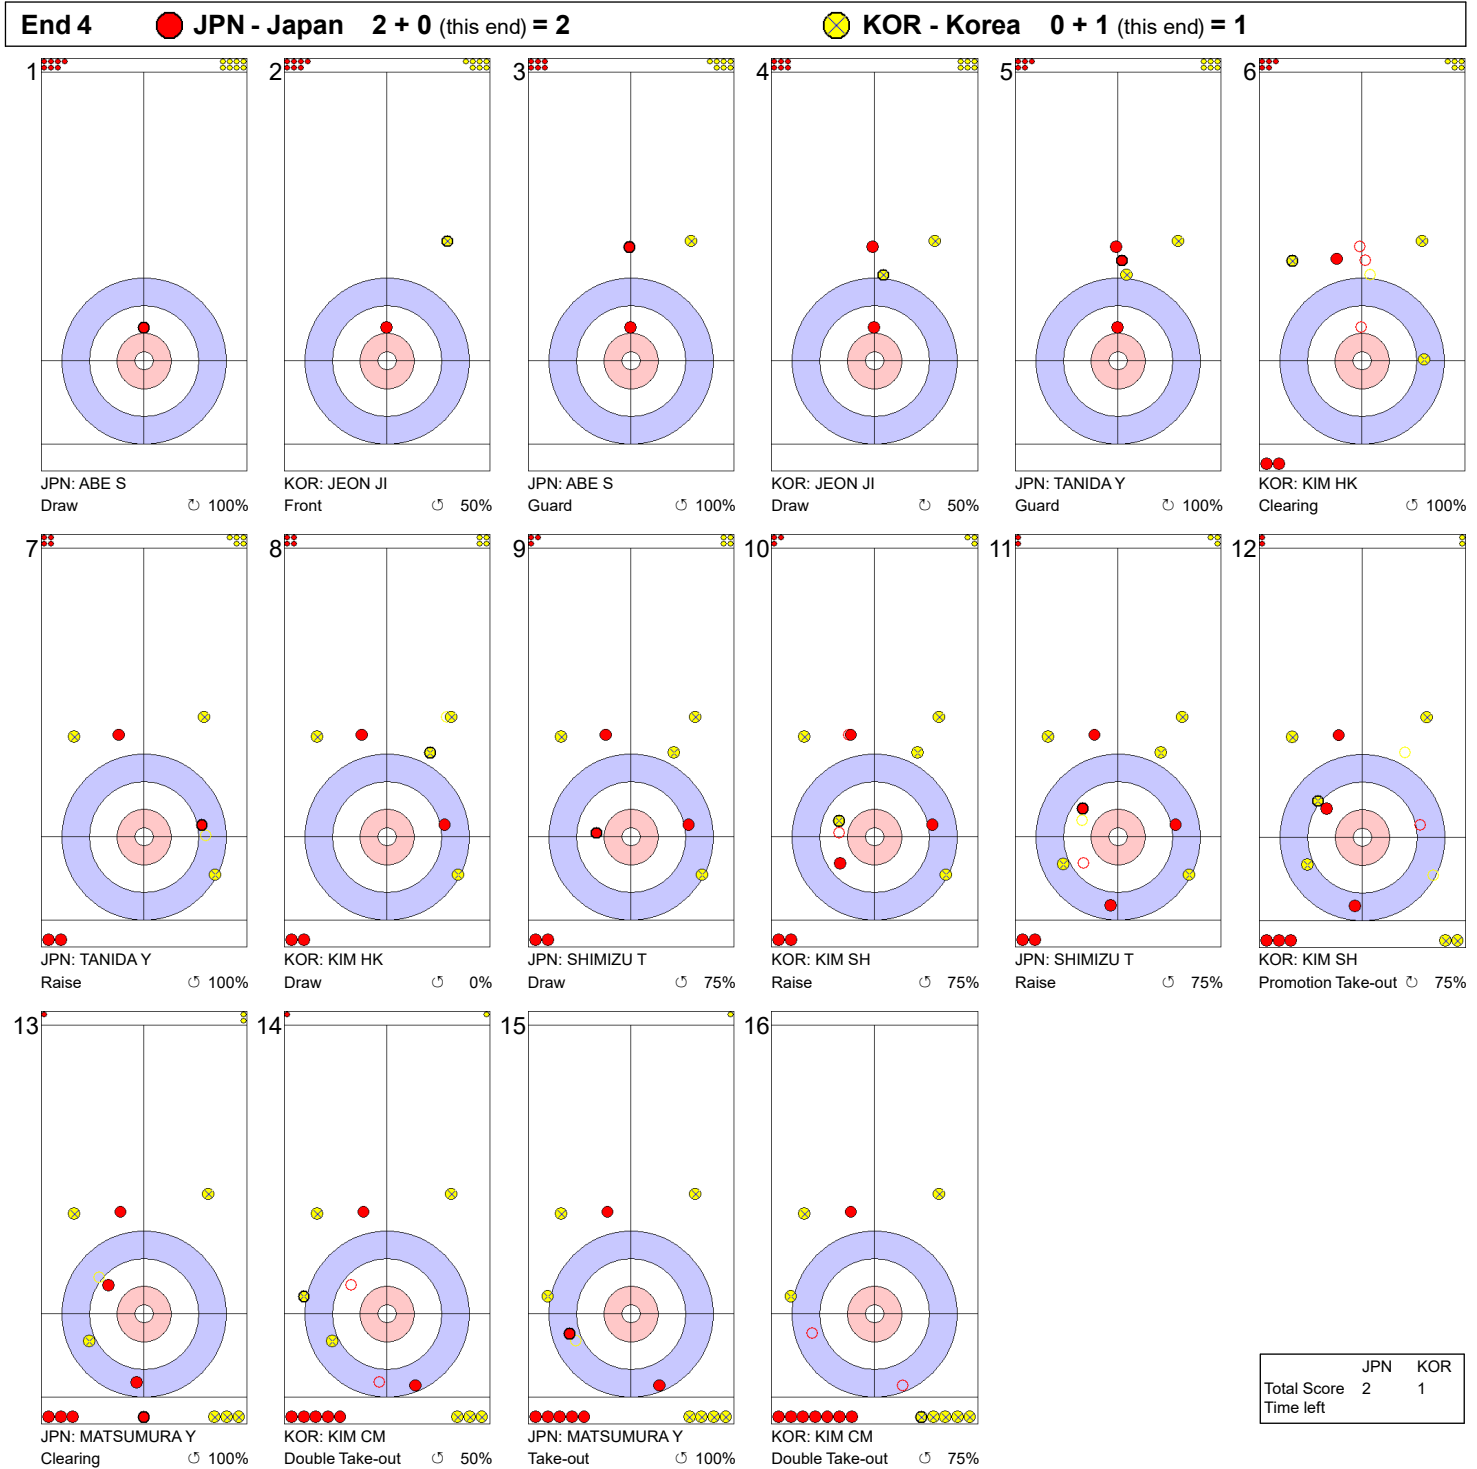

**Game - Shot by Shot**

**Legend:**  
 ↻ Clockwise      ↺ Counter-clockwise      - Not considered

**Game - Shot by Shot**

**Legend:**  
 ↻ Clockwise      ↺ Counter-clockwise      - Not considered

Game - Shot by Shot

End 3 ● JPN - Japan 1 + 1 (this end) = 2      ⊗ KOR - Korea 0 + 0 (this end) = 0

	JPN	KOR
Total Score	2	0
Time left		

**Legend:**  
 ↻ Clockwise      ↺ Counter-clockwise      - Not considered

Game - Shot by Shot

**Legend:**  
 ↻ Clockwise      ↺ Counter-clockwise      - Not considered

Game - Shot by Shot

**Legend:**  
 ↻ Clockwise      ↺ Counter-clockwise      - Not considered

**Game - Shot by Shot**

**Legend:**  
 ↻ Clockwise      ↺ Counter-clockwise      - Not considered

**Game - Shot by Shot**

**Legend:**  
 ↻ Clockwise      ↺ Counter-clockwise      - Not considered

Game - Shot by Shot

**Legend:**  
 ↻ Clockwise      ↺ Counter-clockwise      - Not considered

**Game - Shot by Shot**