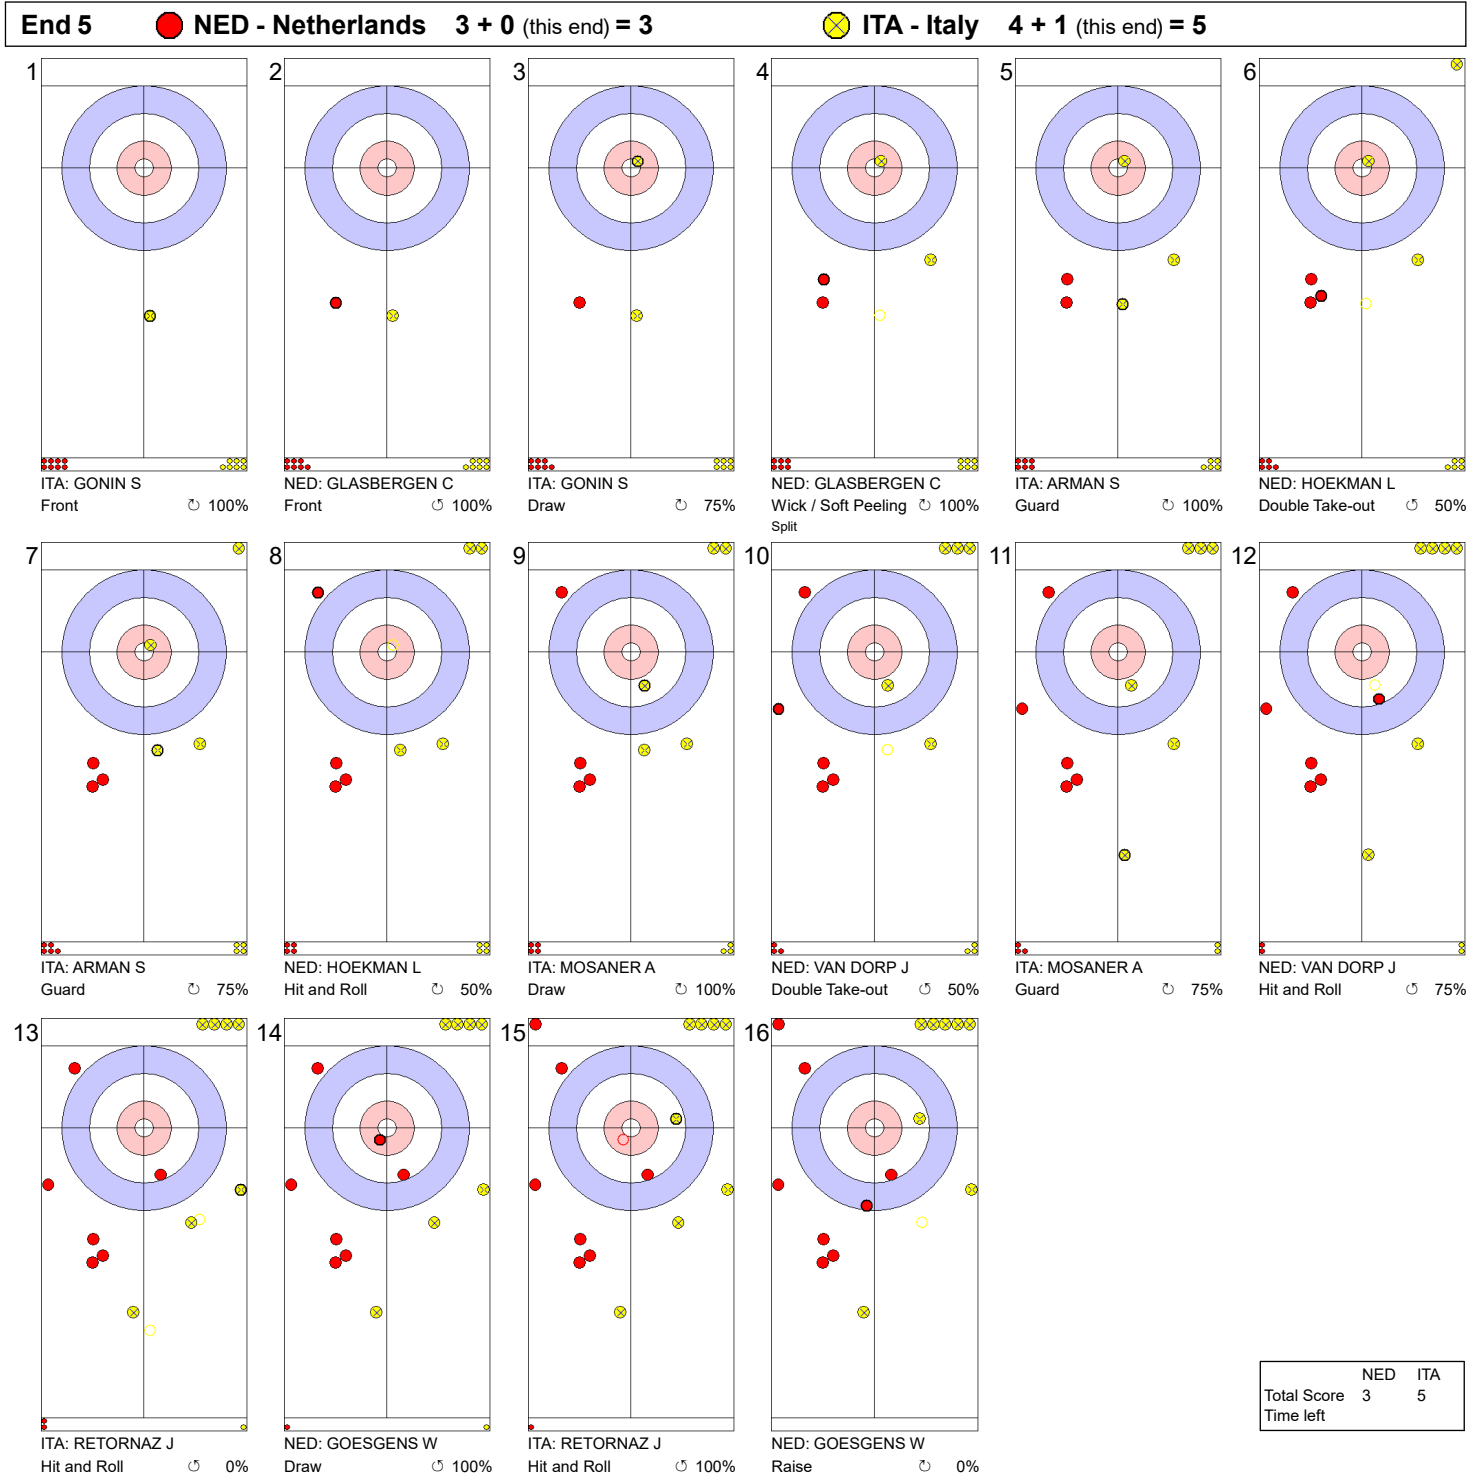

Game - Shot by Shot

Legend:
 ↻ Clockwise ↺ Counter-clockwise - Not considered

Game - Shot by Shot

Legend:
 ↻ Clockwise ↺ Counter-clockwise - Not considered

Game - Shot by Shot

Legend:
 ↻ Clockwise ↺ Counter-clockwise - Not considered

Game - Shot by Shot

Legend:
 Clockwise
 Counter-clockwise
 - Not considered

Game - Shot by Shot

Legend:
 ↻ Clockwise ↺ Counter-clockwise - Not considered