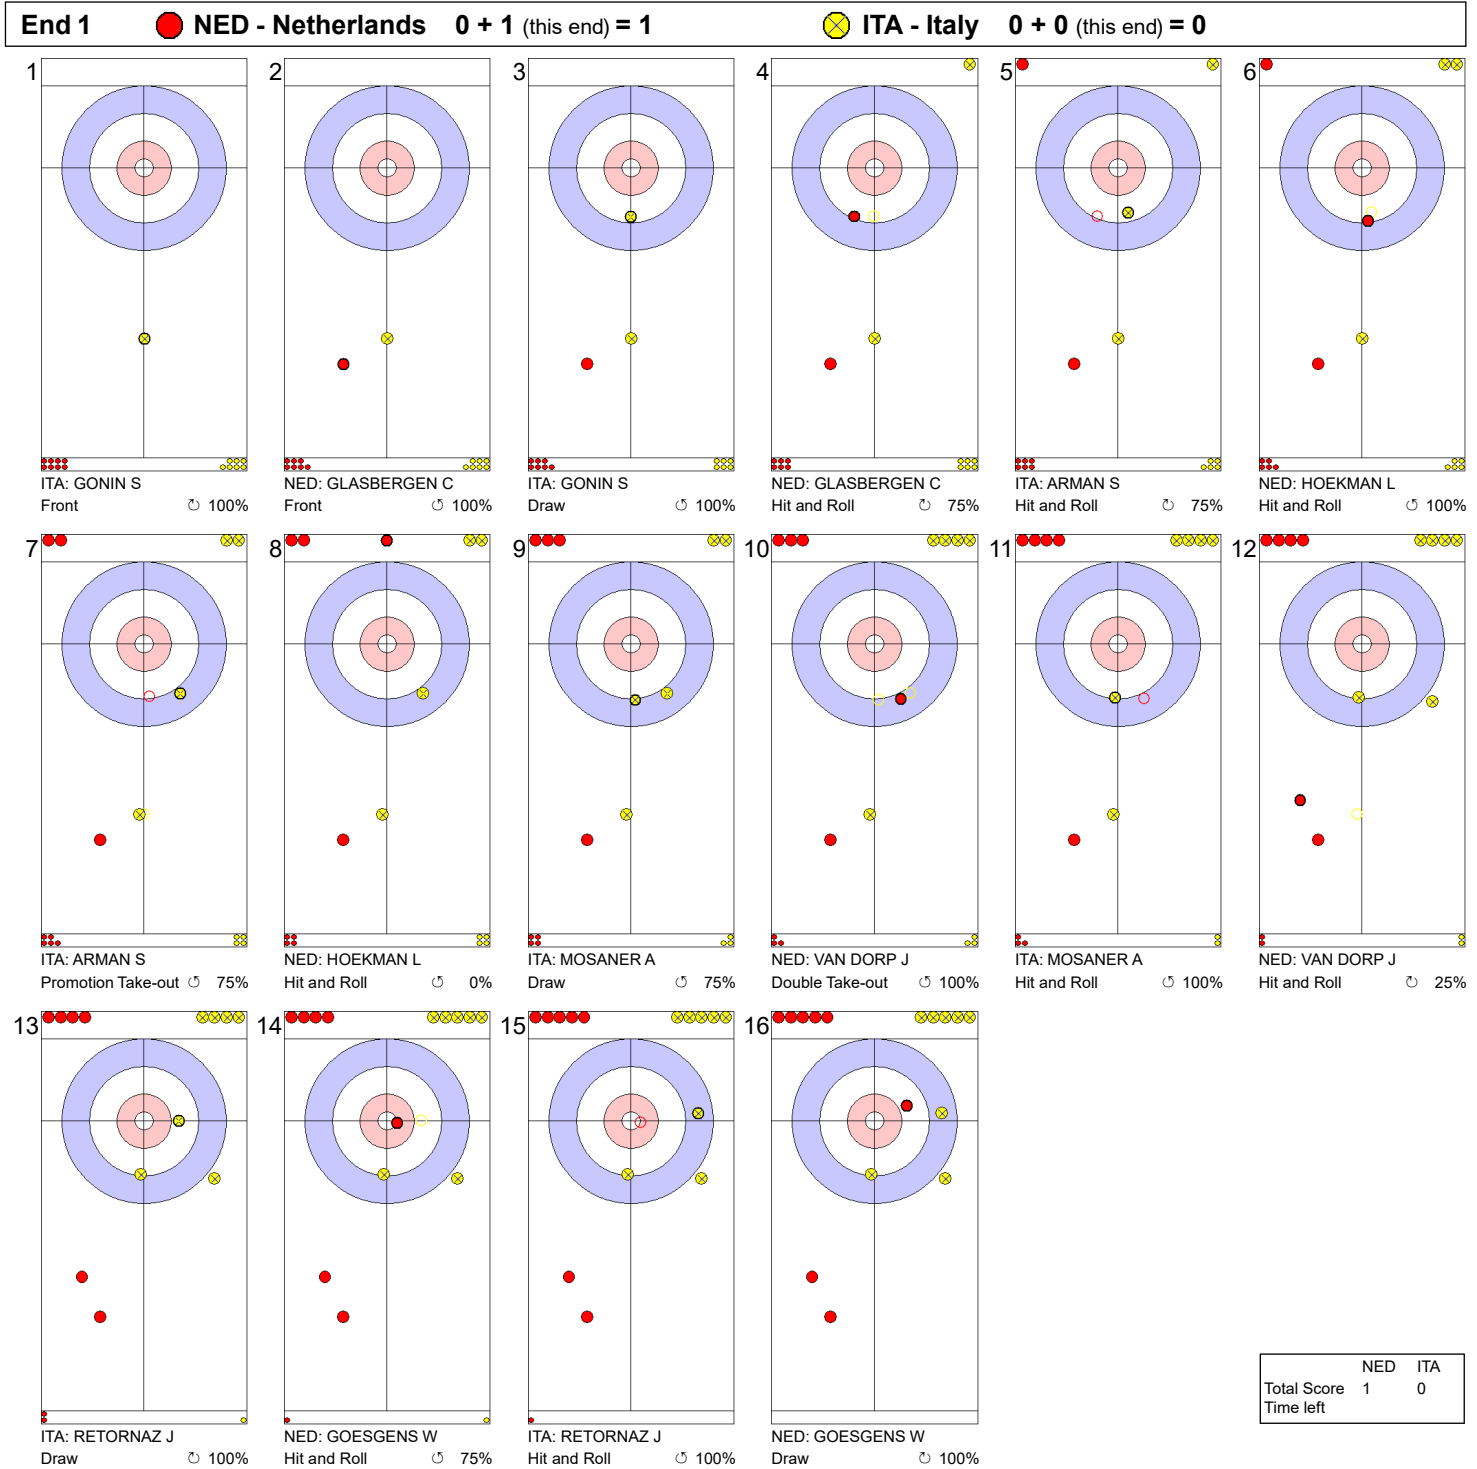

Game - Shot by Shot

Legend:
 ↻ Clockwise ↺ Counter-clockwise - Not considered

Game - Shot by Shot

Legend:
 ↻ Clockwise ↺ Counter-clockwise - Not considered

Game - Shot by Shot

Legend:
 ↻ Clockwise ↺ Counter-clockwise - Not considered

Game - Shot by Shot

Legend:
 Clockwise
 Counter-clockwise
 - Not considered

Game - Shot by Shot

Legend:
 ↻ Clockwise ↺ Counter-clockwise - Not considered