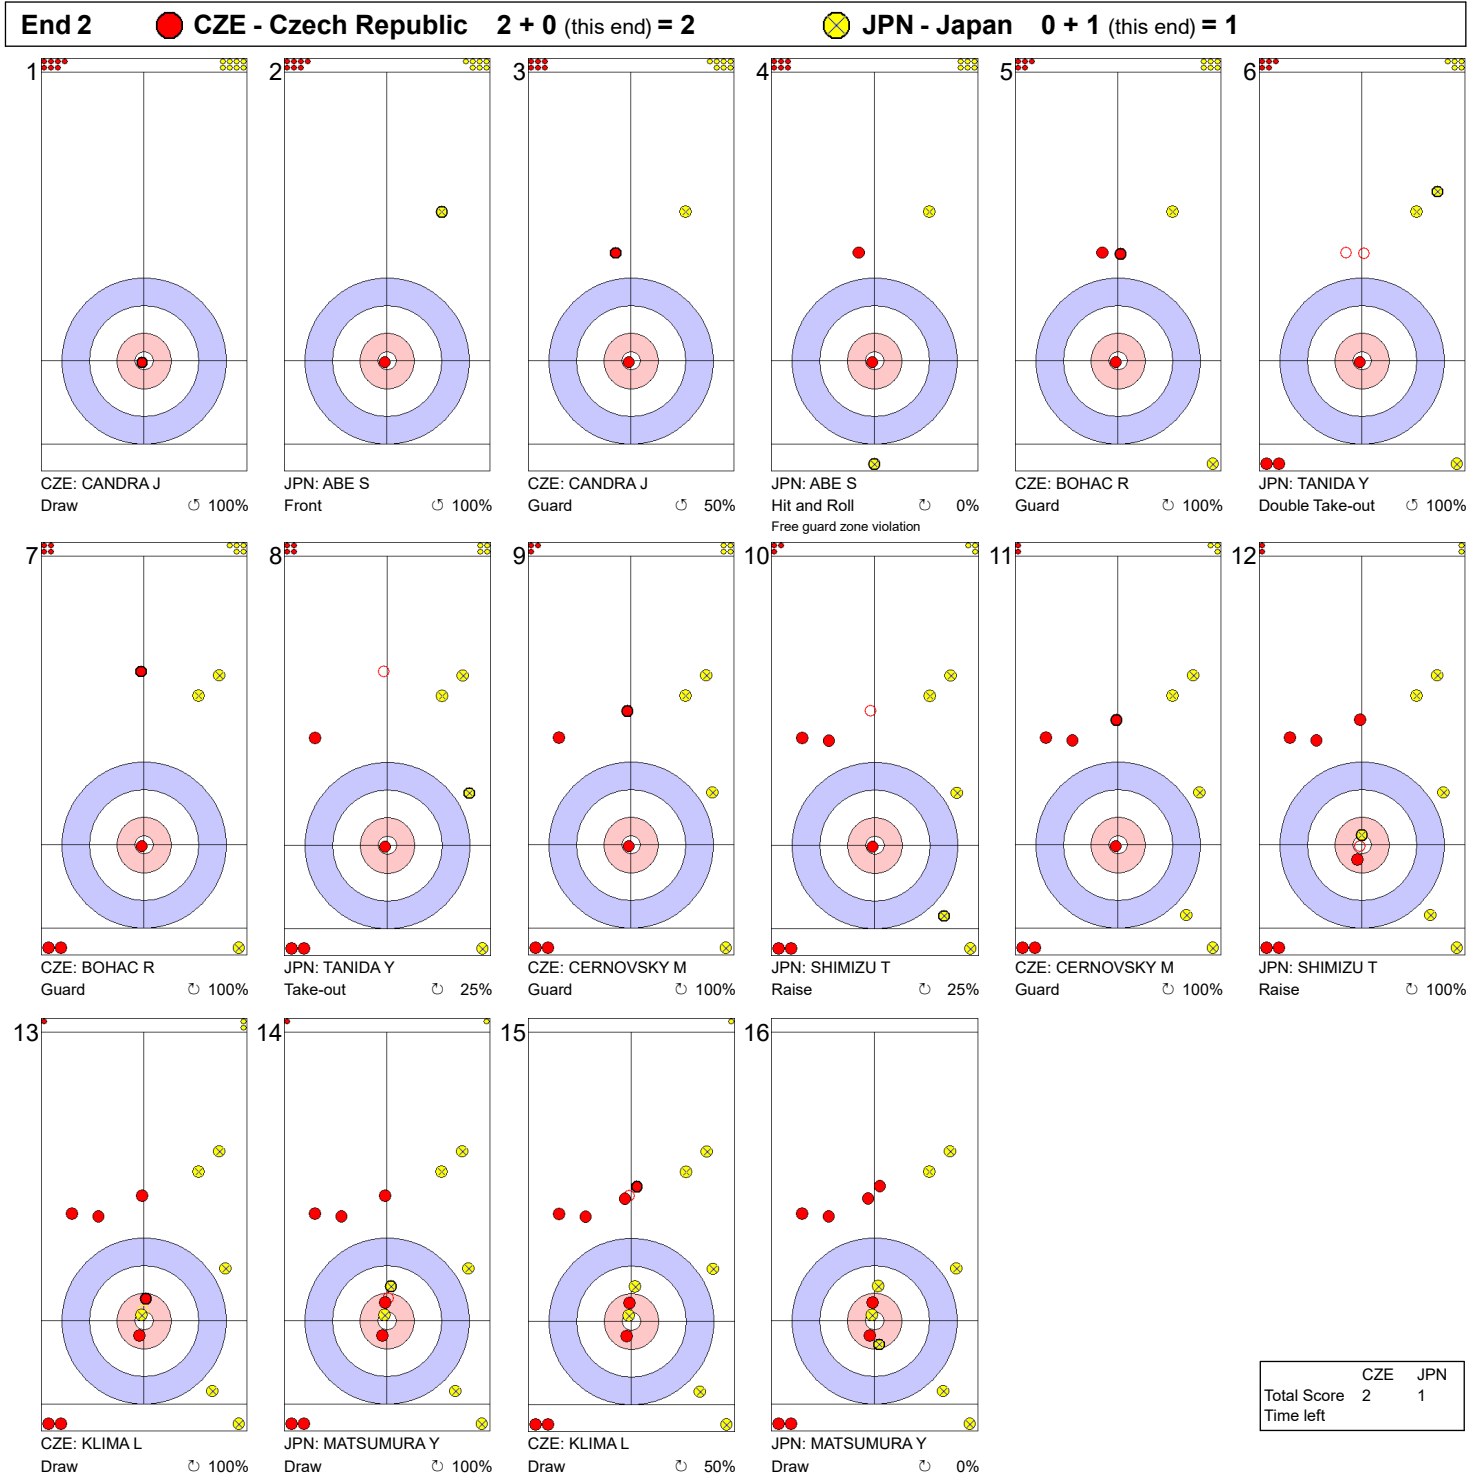

Game - Shot by Shot

Legend:
 ↻ Clockwise ↺ Counter-clockwise - Not considered

Game - Shot by Shot

Legend:
 ↻ Clockwise ↺ Counter-clockwise - Not considered

Game - Shot by Shot

Legend:
 ↻ Clockwise ↺ Counter-clockwise - Not considered

Game - Shot by Shot

Legend:
 ↻ Clockwise ↺ Counter-clockwise - Not considered

Game - Shot by Shot

Legend:
 ↻ Clockwise ↺ Counter-clockwise - Not considered

Game - Shot by Shot

End 6 ● **CZE - Czech Republic 4 + 0 (this end) = 4** ● **JPN - Japan 3 + 1 (this end) = 4**

	CZE	JPN
Total Score	4	4
Time left		

Legend:
 ↻ Clockwise ↺ Counter-clockwise - Not considered

Game - Shot by Shot

Legend:
 ↻ Clockwise ↺ Counter-clockwise - Not considered

Game - Shot by Shot

Legend:
 ↻ Clockwise ↺ Counter-clockwise - Not considered

Game - Shot by Shot

Legend:
 ↻ Clockwise ↺ Counter-clockwise - Not considered