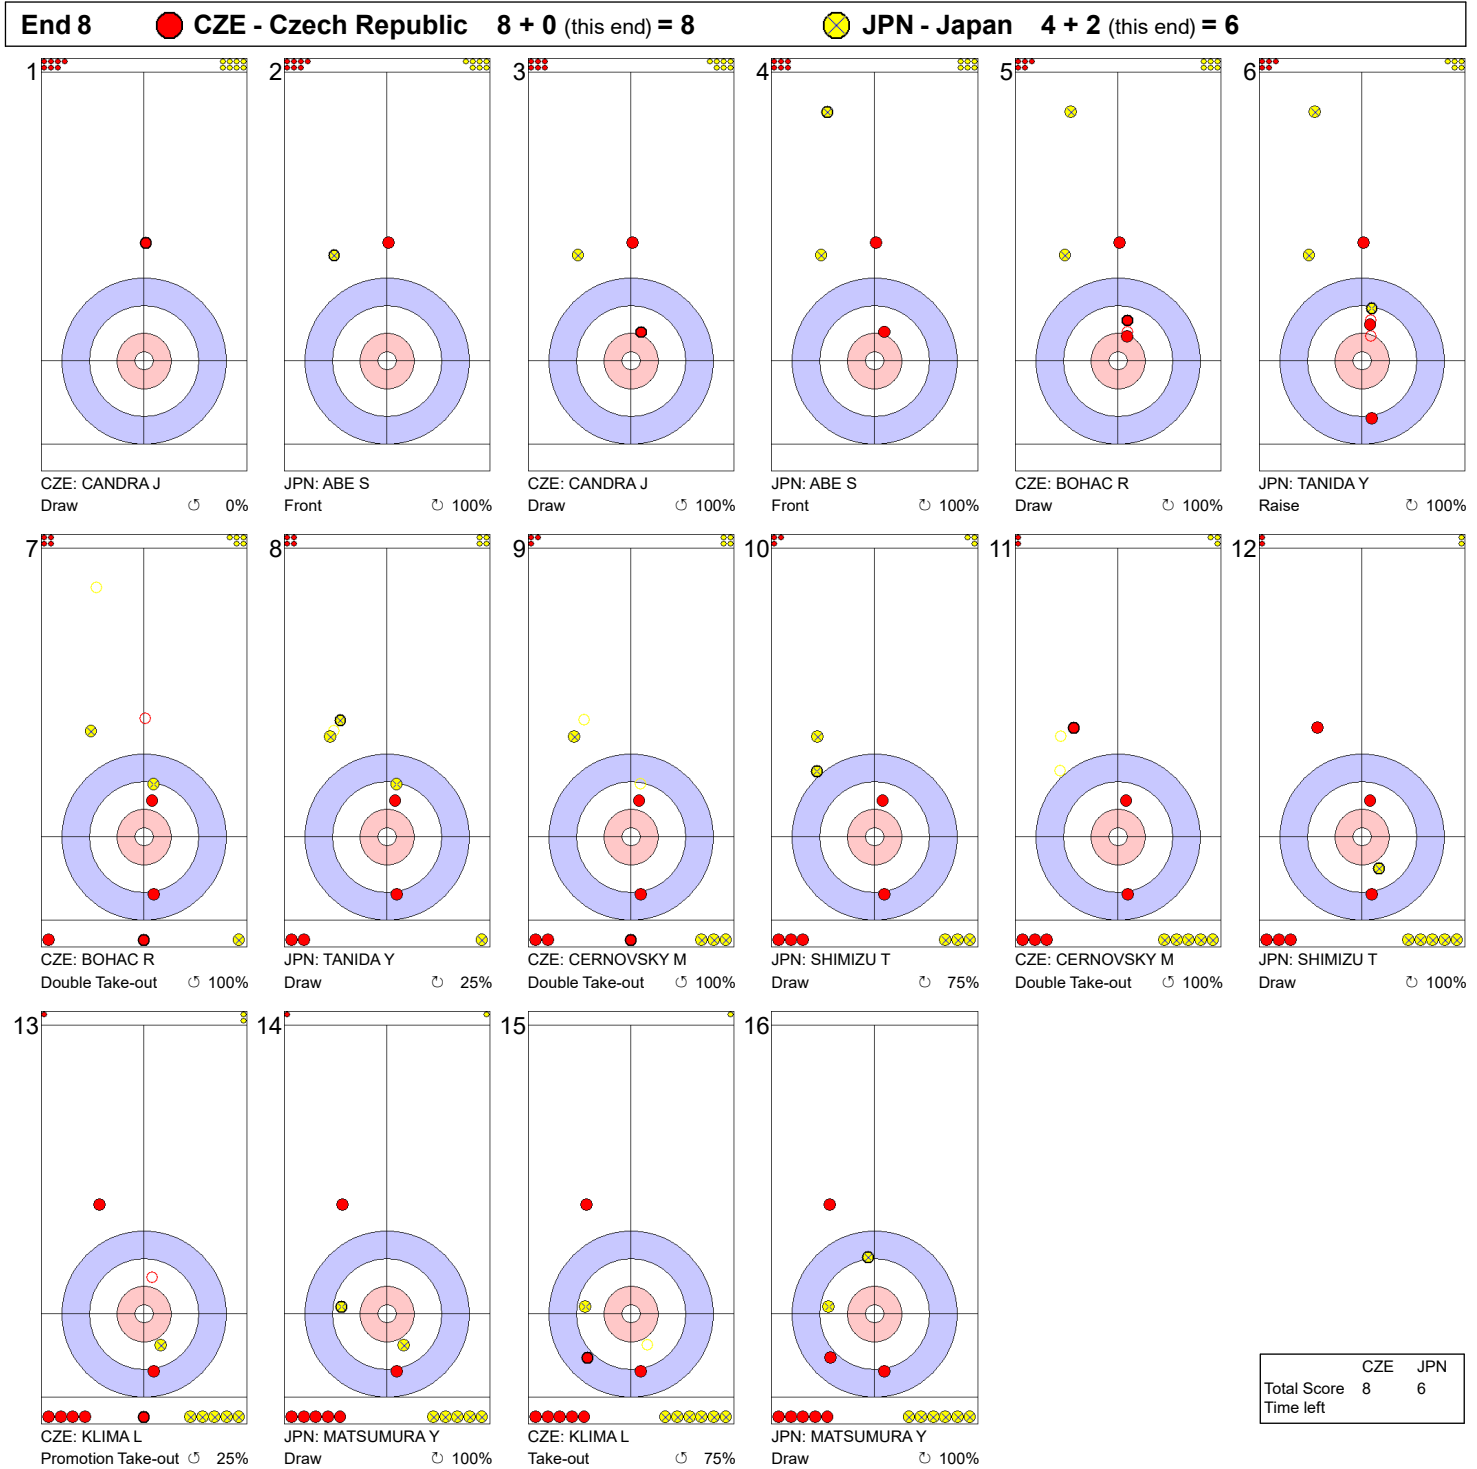

Game - Shot by Shot

Legend:
 ↻ Clockwise ↺ Counter-clockwise - Not considered

Game - Shot by Shot

Legend:
 ↻ Clockwise ↺ Counter-clockwise - Not considered

Game - Shot by Shot

Legend:
 ↻ Clockwise ↺ Counter-clockwise - Not considered

Game - Shot by Shot

Legend:
 ↻ Clockwise ↺ Counter-clockwise - Not considered

Game - Shot by Shot

Legend:
 ↻ Clockwise ↺ Counter-clockwise - Not considered

Game - Shot by Shot

End 6 ● **CZE - Czech Republic 4 + 0 (this end) = 4** ● **JPN - Japan 3 + 1 (this end) = 4**

	CZE	JPN
Total Score	4	4
Time left		

Legend:
 ↻ Clockwise ↺ Counter-clockwise - Not considered

Game - Shot by Shot

Legend:
 ↻ Clockwise ↺ Counter-clockwise - Not considered

Game - Shot by Shot

Legend:
 ↻ Clockwise ↺ Counter-clockwise - Not considered

Game - Shot by Shot

Legend:
 ↻ Clockwise ↺ Counter-clockwise - Not considered