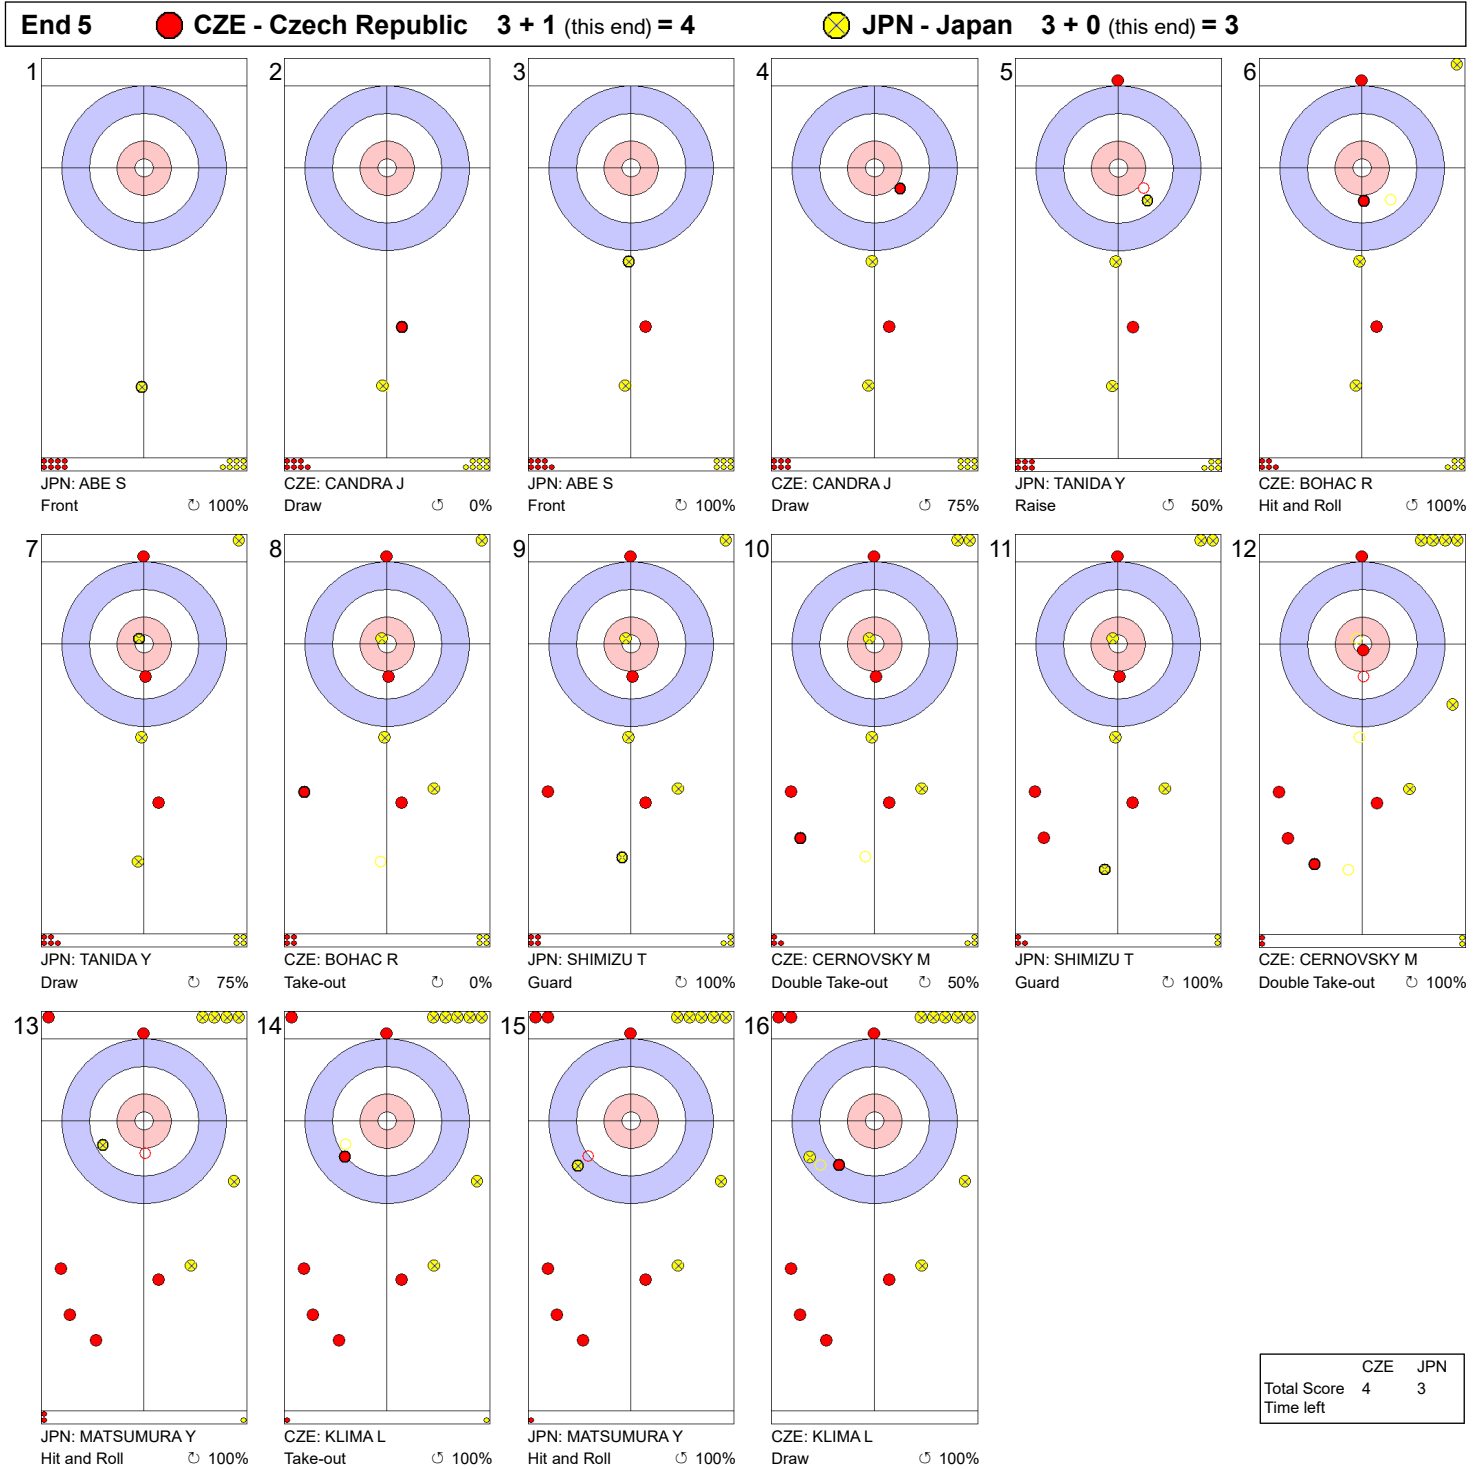

Game - Shot by Shot

Legend:
 ↻ Clockwise ↺ Counter-clockwise - Not considered

Game - Shot by Shot

Legend:
 ↻ Clockwise ↺ Counter-clockwise - Not considered

Game - Shot by Shot

Legend:
 ↻ Clockwise ↺ Counter-clockwise - Not considered

Game - Shot by Shot

Legend:
 ↻ Clockwise ↺ Counter-clockwise - Not considered

Game - Shot by Shot

Legend:
 ↻ Clockwise ↺ Counter-clockwise - Not considered

Game - Shot by Shot

End 6 ● **CZE - Czech Republic 4 + 0 (this end) = 4** ● **JPN - Japan 3 + 1 (this end) = 4**

	CZE	JPN
Total Score	4	4
Time left		

Legend:
 ↻ Clockwise ↺ Counter-clockwise - Not considered

Game - Shot by Shot

Legend:
 ↻ Clockwise ↺ Counter-clockwise - Not considered

Game - Shot by Shot

Legend:
 ↻ Clockwise ↺ Counter-clockwise - Not considered

Game - Shot by Shot

Legend:
 ↻ Clockwise ↺ Counter-clockwise - Not considered