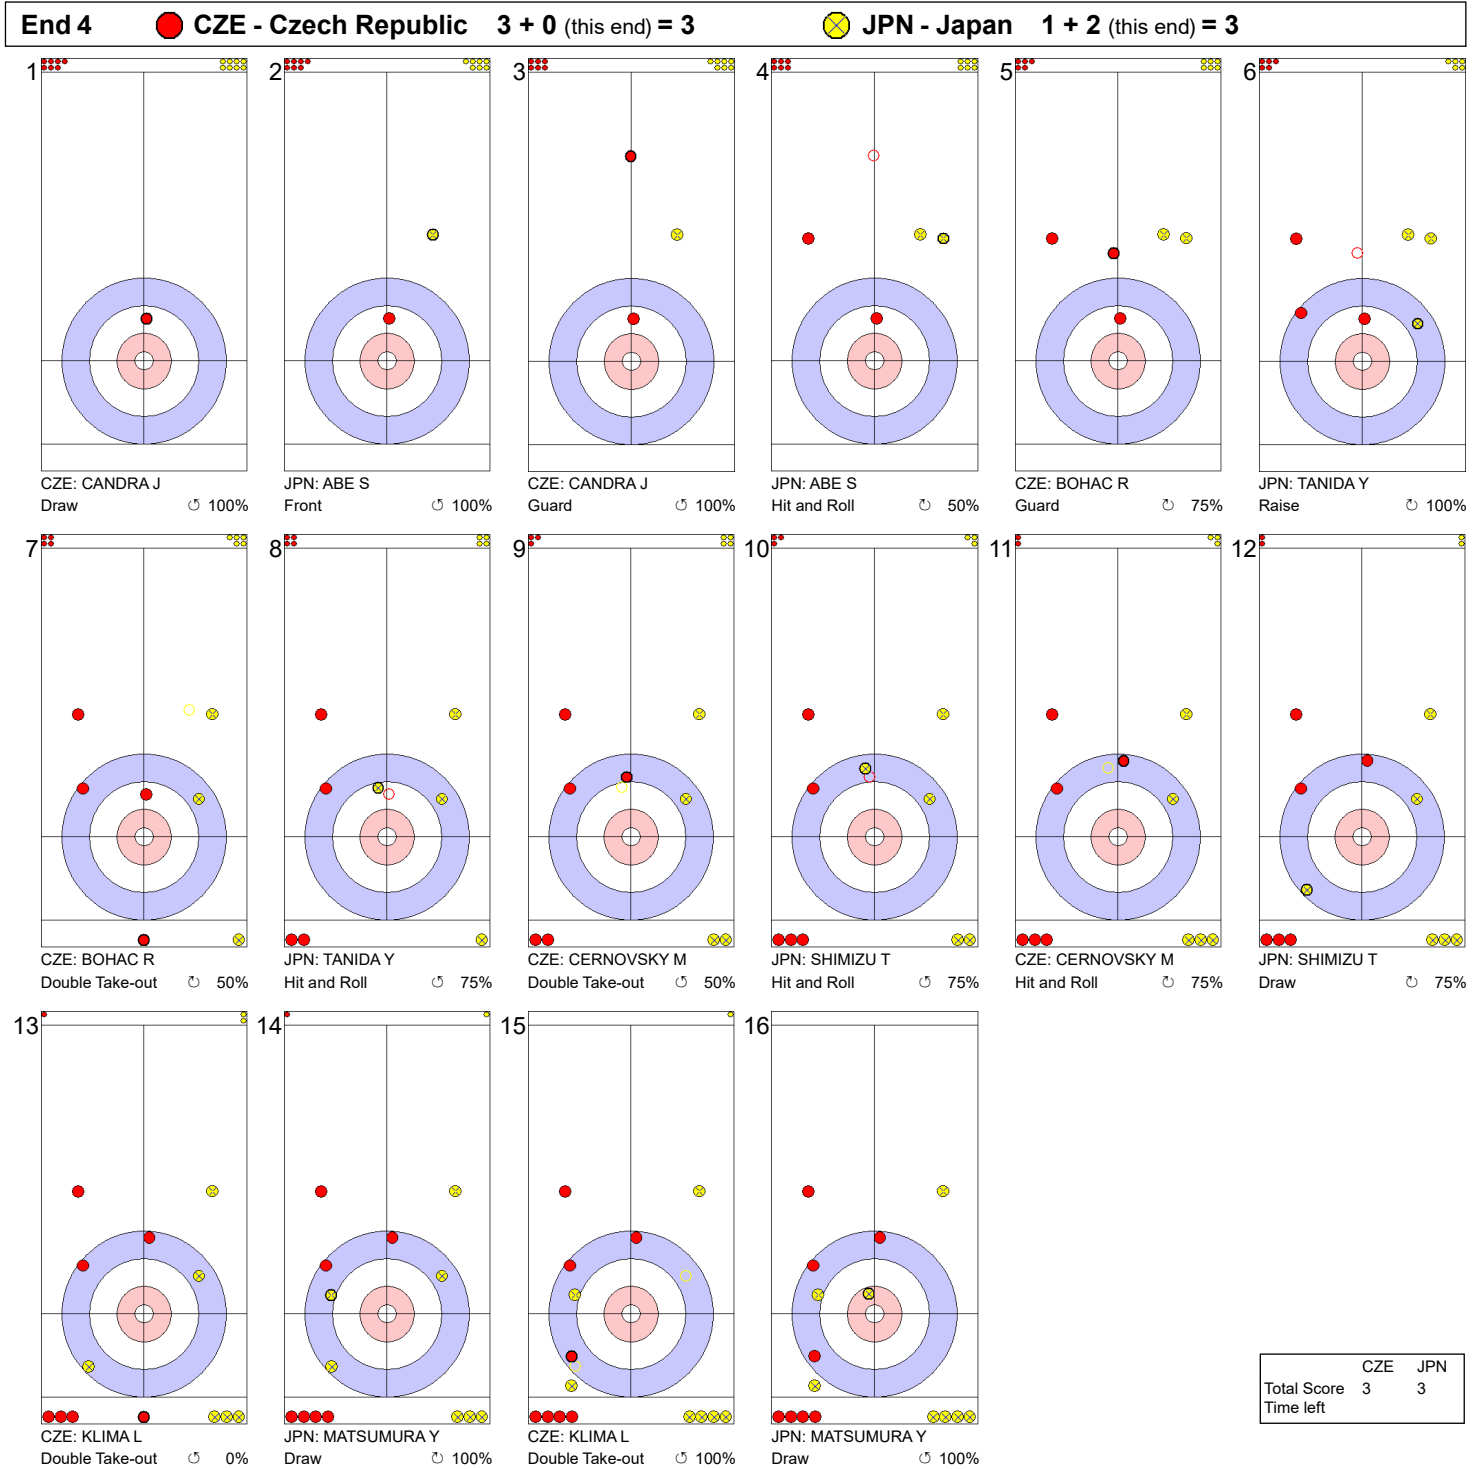

Game - Shot by Shot

Legend:
 ↻ Clockwise ↺ Counter-clockwise - Not considered

Game - Shot by Shot

Legend:
 ↻ Clockwise ↺ Counter-clockwise - Not considered

Game - Shot by Shot

Legend:
 ↻ Clockwise ↺ Counter-clockwise - Not considered

Game - Shot by Shot

Legend:
 ↻ Clockwise ↺ Counter-clockwise - Not considered

Game - Shot by Shot

Legend:
 ↻ Clockwise ↺ Counter-clockwise - Not considered

Game - Shot by Shot

End 6 ● **CZE - Czech Republic 4 + 0 (this end) = 4** ● **JPN - Japan 3 + 1 (this end) = 4**

	CZE	JPN
Total Score	4	4
Time left		

Legend:
 ↻ Clockwise ↺ Counter-clockwise - Not considered

Game - Shot by Shot

Legend:
 ↻ Clockwise ↺ Counter-clockwise - Not considered

Game - Shot by Shot

Legend:
 ↻ Clockwise ↺ Counter-clockwise - Not considered

Game - Shot by Shot

Legend:
 ↻ Clockwise ↺ Counter-clockwise - Not considered