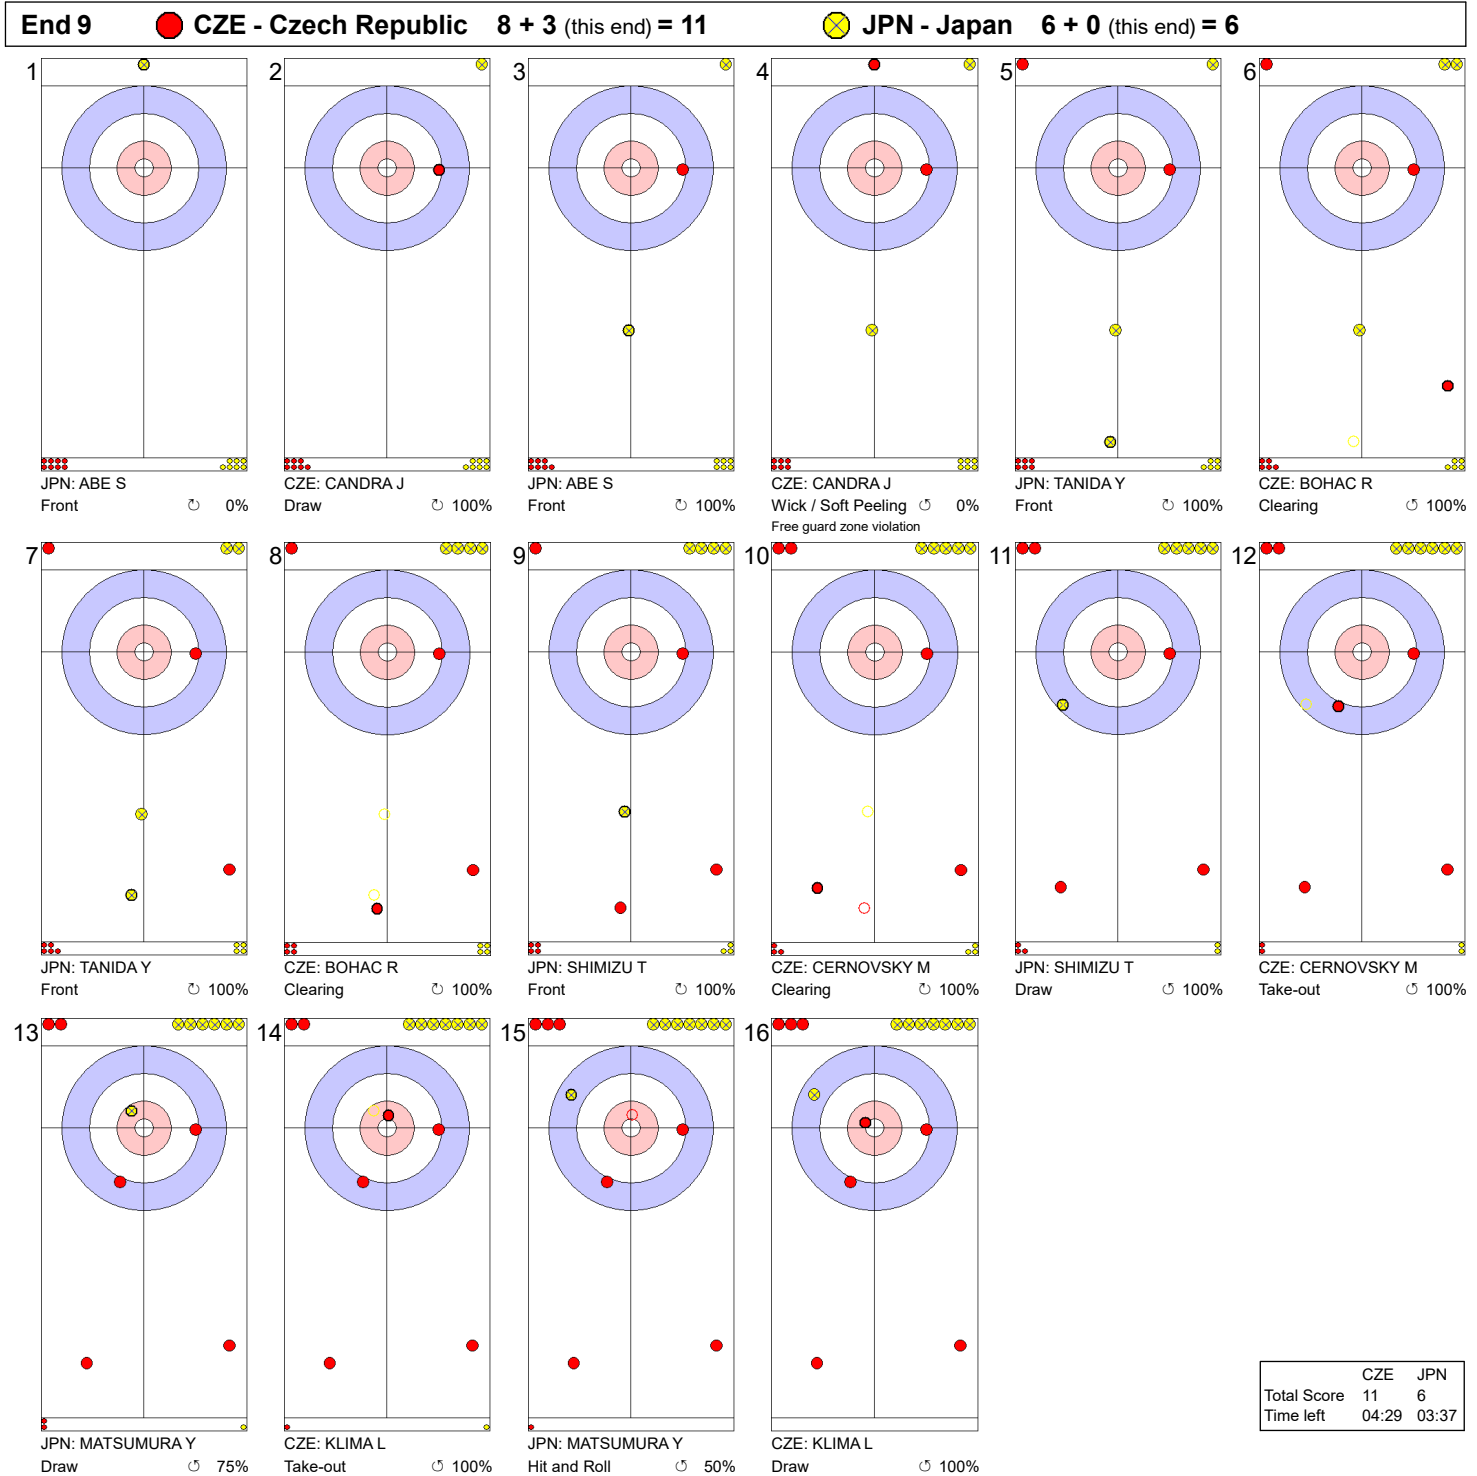

Game - Shot by Shot

Legend:
 ↻ Clockwise ↺ Counter-clockwise - Not considered

Game - Shot by Shot

Legend:
 ↻ Clockwise ↺ Counter-clockwise - Not considered

Game - Shot by Shot

Legend:
 ↻ Clockwise ↺ Counter-clockwise - Not considered

Game - Shot by Shot

Legend:
 ↻ Clockwise ↺ Counter-clockwise - Not considered

Game - Shot by Shot

Legend:
 ↻ Clockwise ↺ Counter-clockwise - Not considered

Game - Shot by Shot

End 6 ● **CZE - Czech Republic 4 + 0 (this end) = 4** ● **JPN - Japan 3 + 1 (this end) = 4**

	CZE	JPN
Total Score	4	4
Time left		

Legend:
 ↻ Clockwise ↺ Counter-clockwise - Not considered

Game - Shot by Shot

Legend:
 ↻ Clockwise ↺ Counter-clockwise - Not considered

Game - Shot by Shot

Legend:
 ↻ Clockwise ↺ Counter-clockwise - Not considered

Game - Shot by Shot

Legend:
 ↻ Clockwise ↺ Counter-clockwise - Not considered