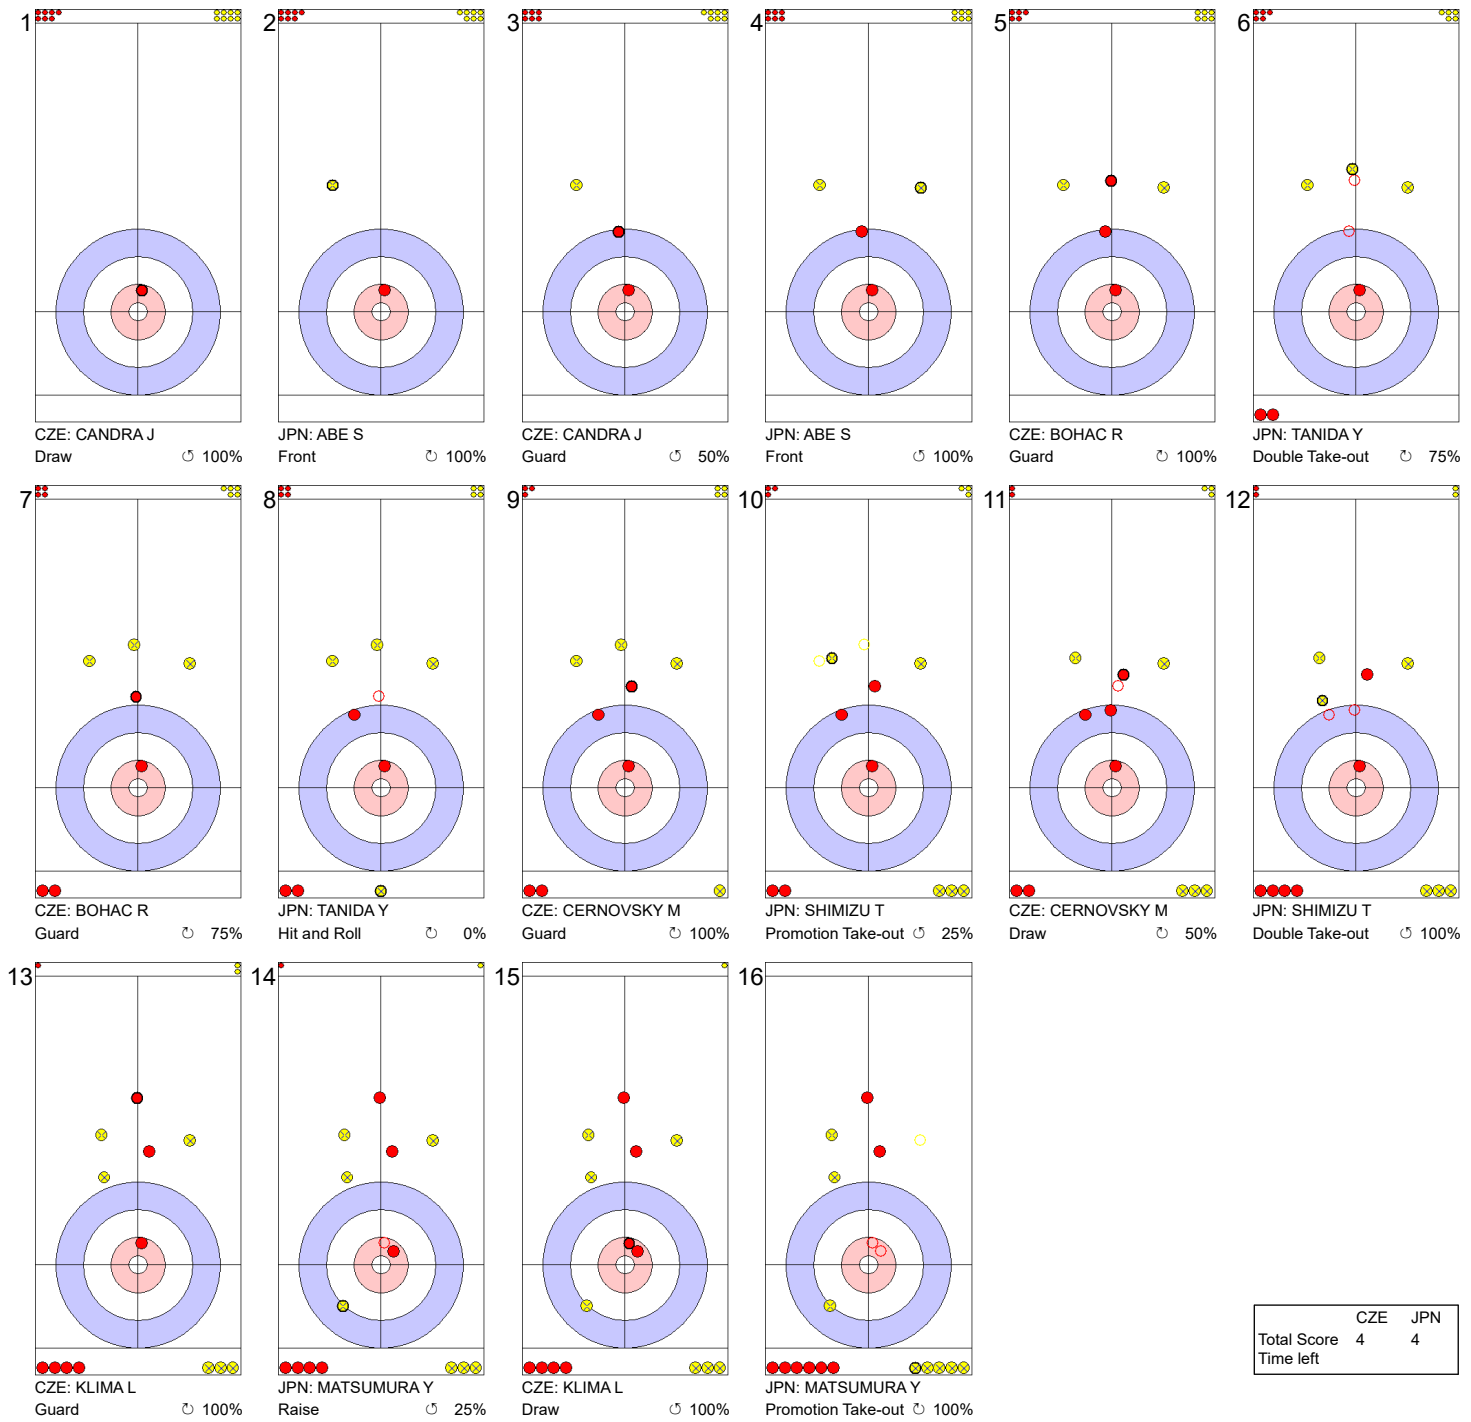

Game - Shot by Shot

Legend:
 ↻ Clockwise ↺ Counter-clockwise - Not considered

Game - Shot by Shot

Legend:
 ↻ Clockwise ↺ Counter-clockwise - Not considered

Game - Shot by Shot

Legend:
 ↻ Clockwise ↺ Counter-clockwise - Not considered

Game - Shot by Shot

Legend:
 ↻ Clockwise ↺ Counter-clockwise - Not considered

Game - Shot by Shot

Legend:
 ↻ Clockwise ↺ Counter-clockwise - Not considered

Game - Shot by Shot

End 6 ● **CZE - Czech Republic 4 + 0 (this end) = 4** ● **JPN - Japan 3 + 1 (this end) = 4**

	CZE	JPN
Total Score	4	4
Time left		

Legend:
 ↻ Clockwise ↺ Counter-clockwise - Not considered

Game - Shot by Shot

Legend:
 ↻ Clockwise ↺ Counter-clockwise - Not considered

Game - Shot by Shot

Legend:
 ↻ Clockwise ↺ Counter-clockwise - Not considered

Game - Shot by Shot

Legend:
 ↻ Clockwise ↺ Counter-clockwise - Not considered