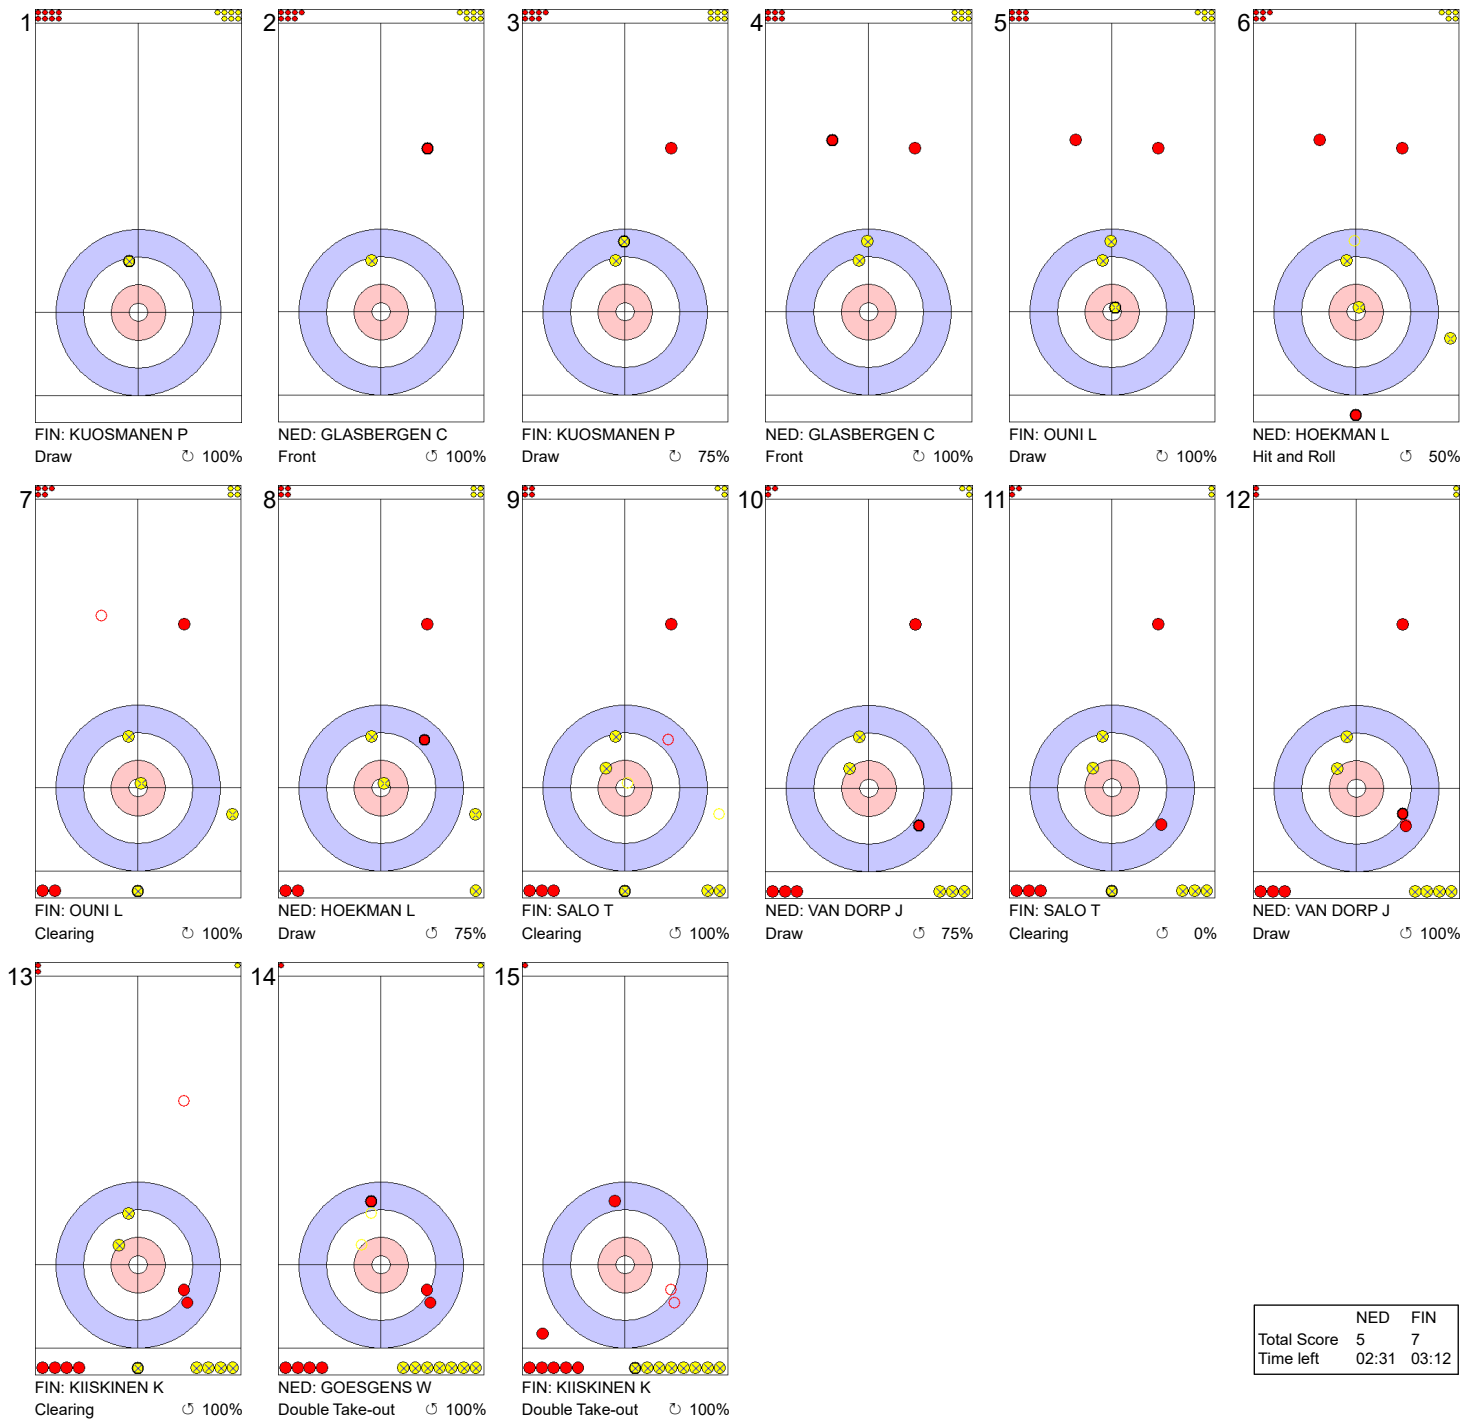

Game - Shot by Shot

Legend:
 ↻ Clockwise ↺ Counter-clockwise - Not considered

Game - Shot by Shot

Legend:
 ↻ Clockwise ↺ Counter-clockwise - Not considered

Game - Shot by Shot

Legend:
 ↻ Clockwise ↺ Counter-clockwise - Not considered

Game - Shot by Shot

Legend:
 ↻ Clockwise ↺ Counter-clockwise - Not considered

Game - Shot by Shot

End 5 ● **NED - Netherlands** 2 + 1 (this end) = 3 ● **FIN - Finland** 4 + 0 (this end) = 4

Legend:
 ↻ Clockwise ↺ Counter-clockwise - Not considered

Game - Shot by Shot

End 10 ● **NED - Netherlands** 4 + 1 (this end) = 5 ● **FIN - Finland** 7 + 0 (this end) = 7

	NED	FIN
Total Score	5	7
Time left	02:31	03:12

Legend:
 ↻ Clockwise ↺ Counter-clockwise - Not considered