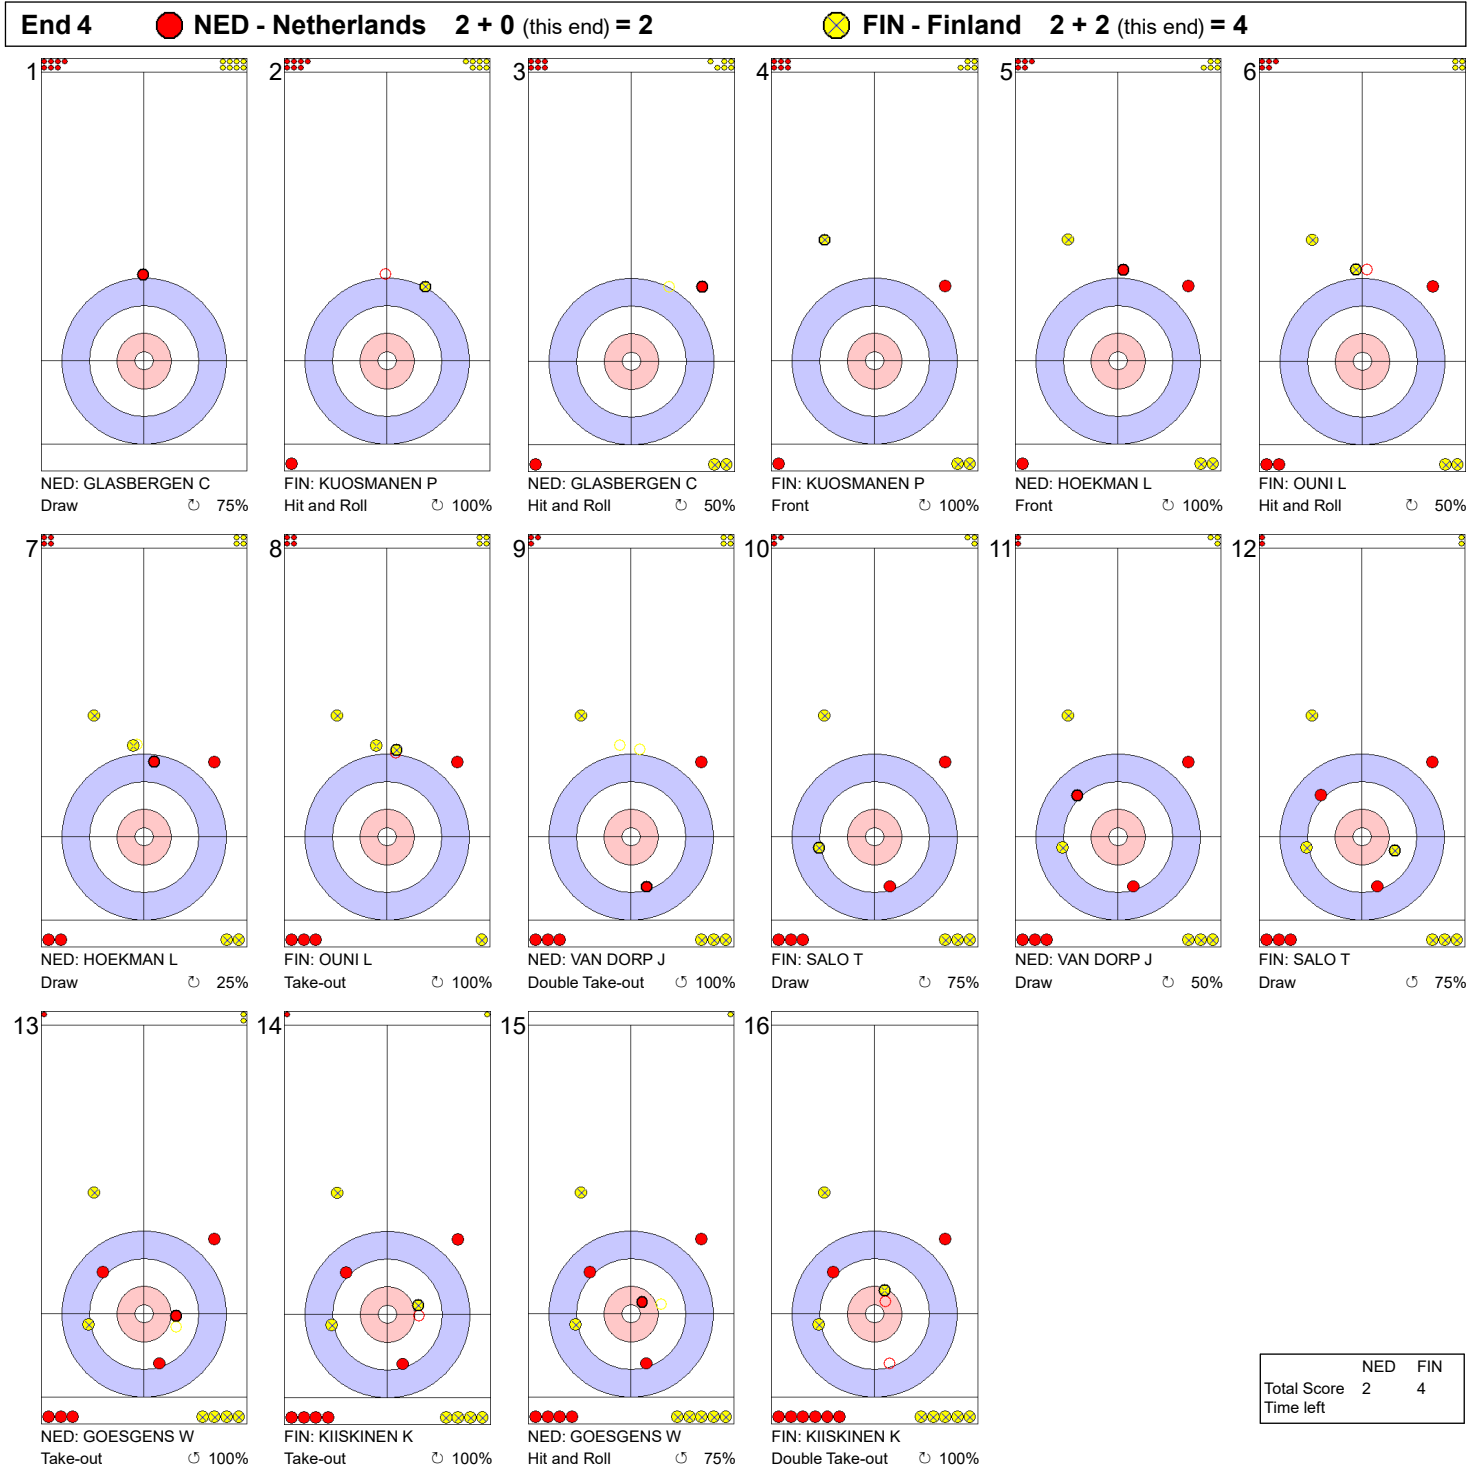

Game - Shot by Shot

Legend:
 ↻ Clockwise ↺ Counter-clockwise - Not considered

Game - Shot by Shot

Legend:
 ↻ Clockwise ↺ Counter-clockwise - Not considered

Game - Shot by Shot

Legend:
 ↻ Clockwise ↺ Counter-clockwise - Not considered

Game - Shot by Shot

Legend:
 ↻ Clockwise ↺ Counter-clockwise - Not considered

Game - Shot by Shot

End 5 ● **NED - Netherlands** 2 + 1 (this end) = 3 ● **FIN - Finland** 4 + 0 (this end) = 4

Legend:
 ↻ Clockwise ↺ Counter-clockwise - Not considered

Game - Shot by Shot

End 10 ● **NED - Netherlands** 4 + 1 (this end) = 5 ● **FIN - Finland** 7 + 0 (this end) = 7

	NED	FIN
Total Score	5	7
Time left	02:31	03:12

Legend:
 ↻ Clockwise ↺ Counter-clockwise - Not considered