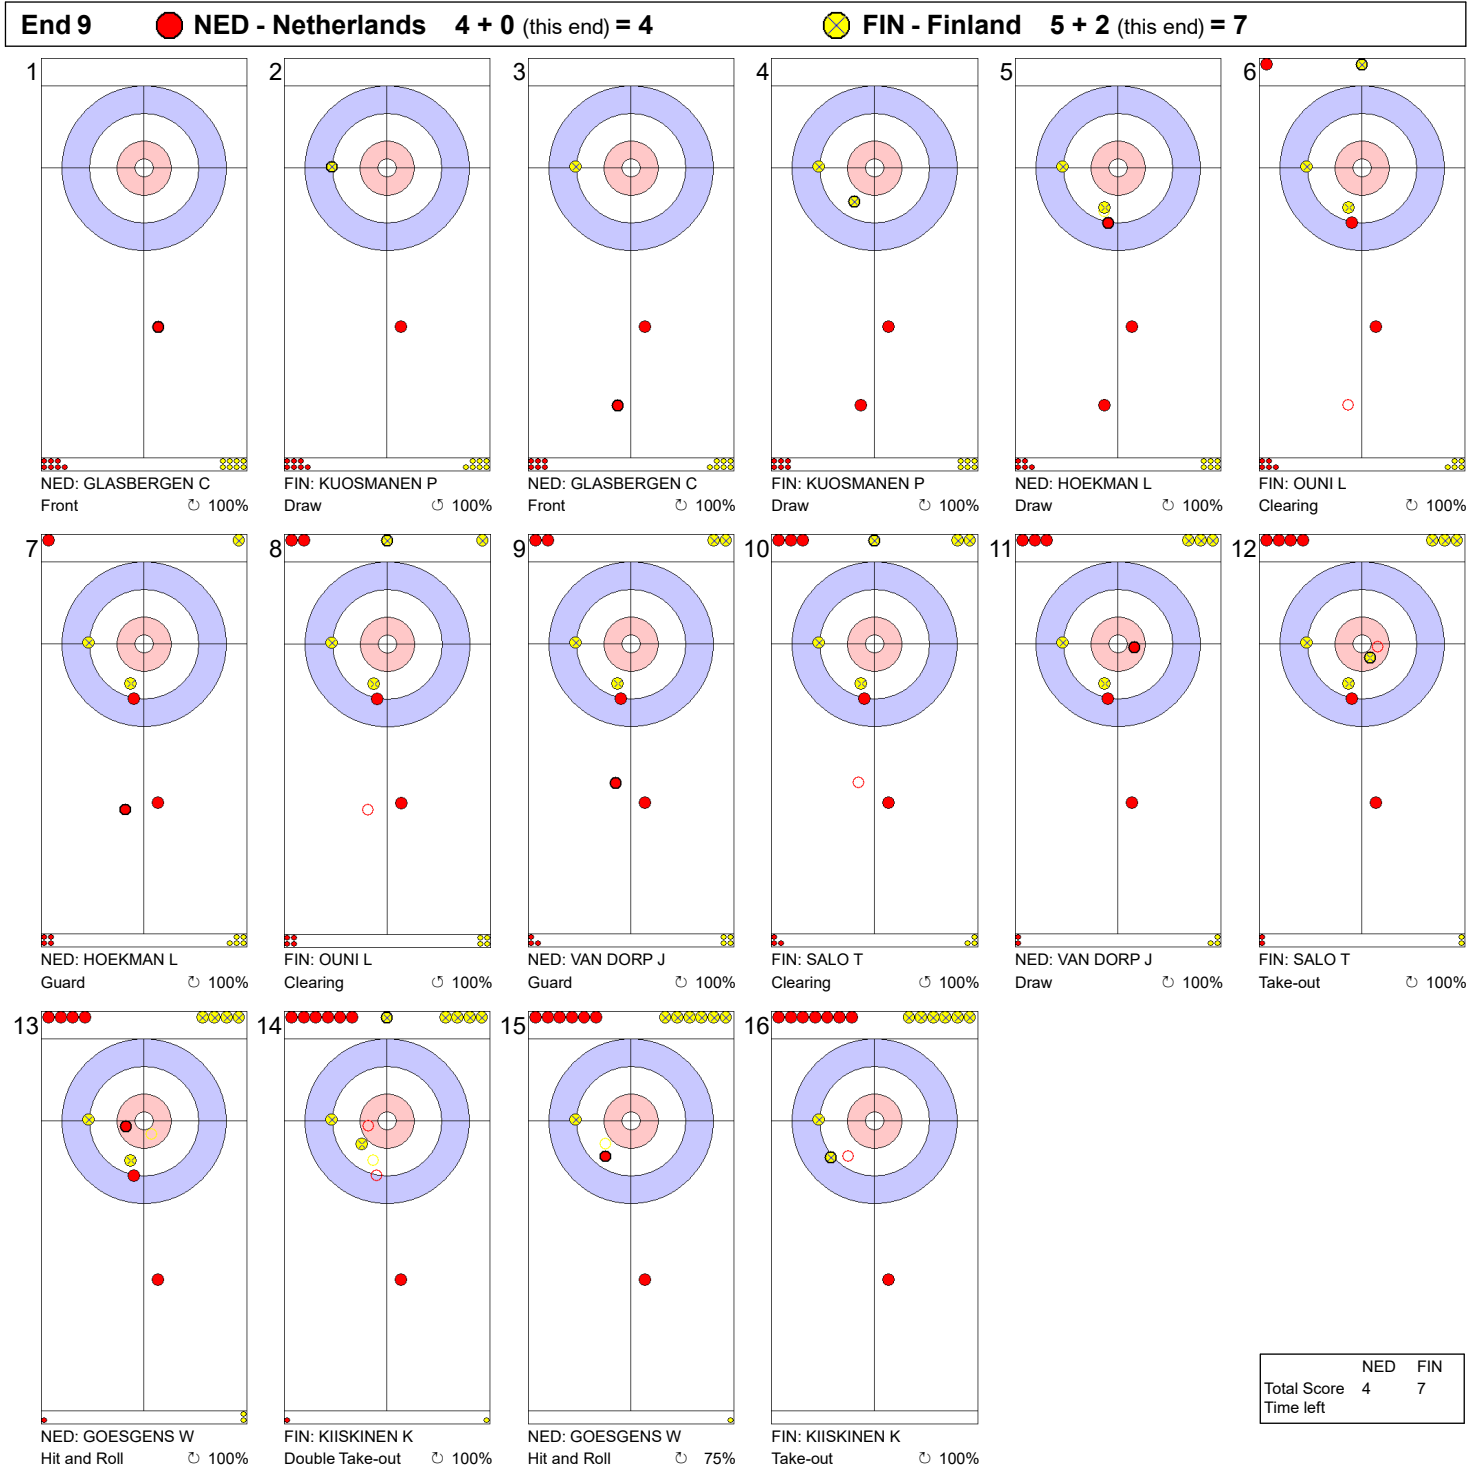

Game - Shot by Shot

Legend:
 ↻ Clockwise ↺ Counter-clockwise - Not considered

Game - Shot by Shot

Legend:
 ↻ Clockwise ↺ Counter-clockwise - Not considered

Game - Shot by Shot

Legend:
 ↻ Clockwise ↺ Counter-clockwise - Not considered

Game - Shot by Shot

Legend:
 ↻ Clockwise ↺ Counter-clockwise - Not considered

Game - Shot by Shot

End 5 ● **NED - Netherlands** 2 + 1 (this end) = 3 ● **FIN - Finland** 4 + 0 (this end) = 4

Legend:
 ↻ Clockwise ↺ Counter-clockwise - Not considered

Game - Shot by Shot

End 10 ● **NED - Netherlands** 4 + 1 (this end) = 5 ● **FIN - Finland** 7 + 0 (this end) = 7

	NED	FIN
Total Score	5	7
Time left	02:31	03:12

Legend:
 ↻ Clockwise ↺ Counter-clockwise - Not considered