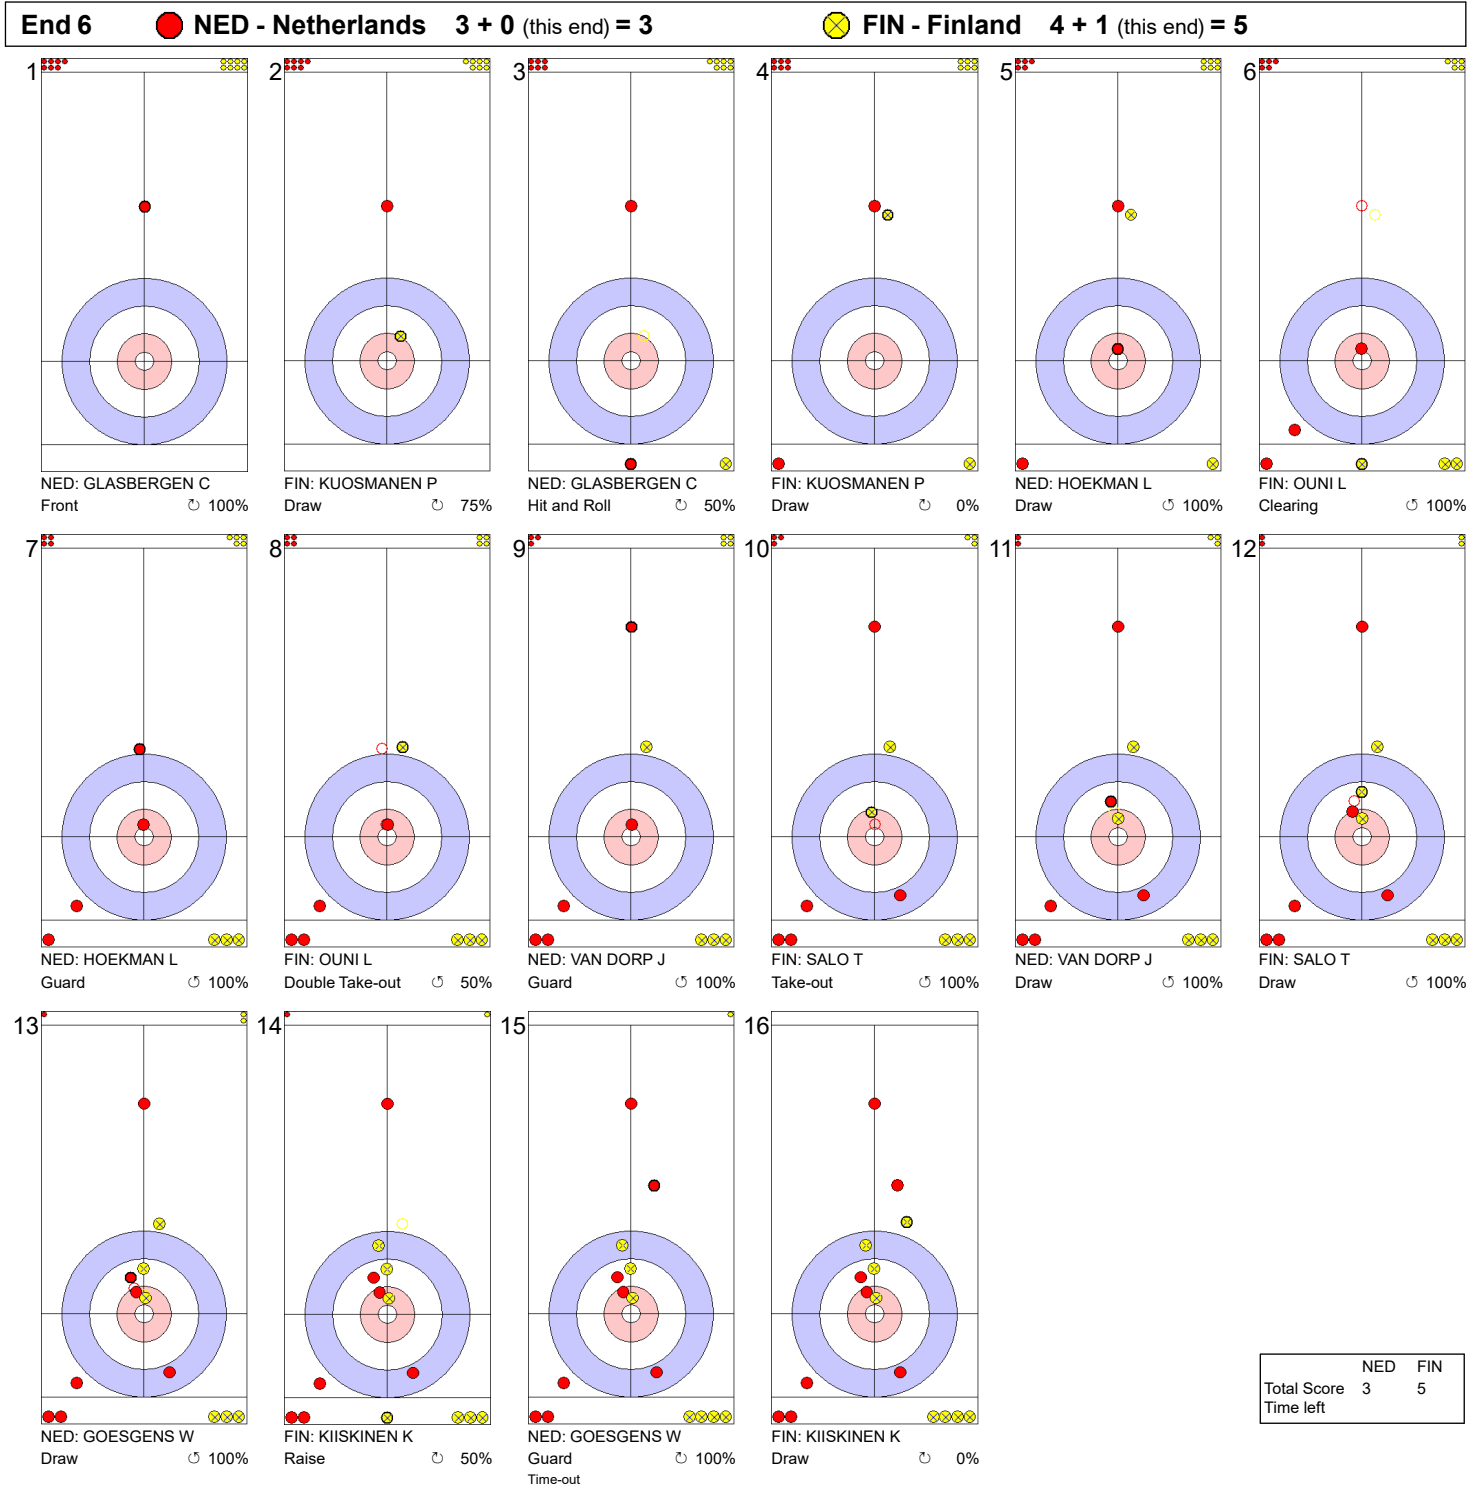

Game - Shot by Shot

Legend:
 ↻ Clockwise ↺ Counter-clockwise - Not considered

Game - Shot by Shot

Legend:
 ↻ Clockwise ↺ Counter-clockwise - Not considered

Game - Shot by Shot

Legend:
 ↻ Clockwise ↺ Counter-clockwise - Not considered

Game - Shot by Shot

Legend:
 ↻ Clockwise ↺ Counter-clockwise - Not considered

Game - Shot by Shot

End 5 ● **NED - Netherlands** 2 + 1 (this end) = 3 ● **FIN - Finland** 4 + 0 (this end) = 4

Legend:
 ↻ Clockwise ↺ Counter-clockwise - Not considered

Game - Shot by Shot

End 10 ● **NED - Netherlands** 4 + 1 (this end) = 5 ● **FIN - Finland** 7 + 0 (this end) = 7

	NED	FIN
Total Score	5	7
Time left	02:31	03:12

Legend:
 ↻ Clockwise ↺ Counter-clockwise - Not considered