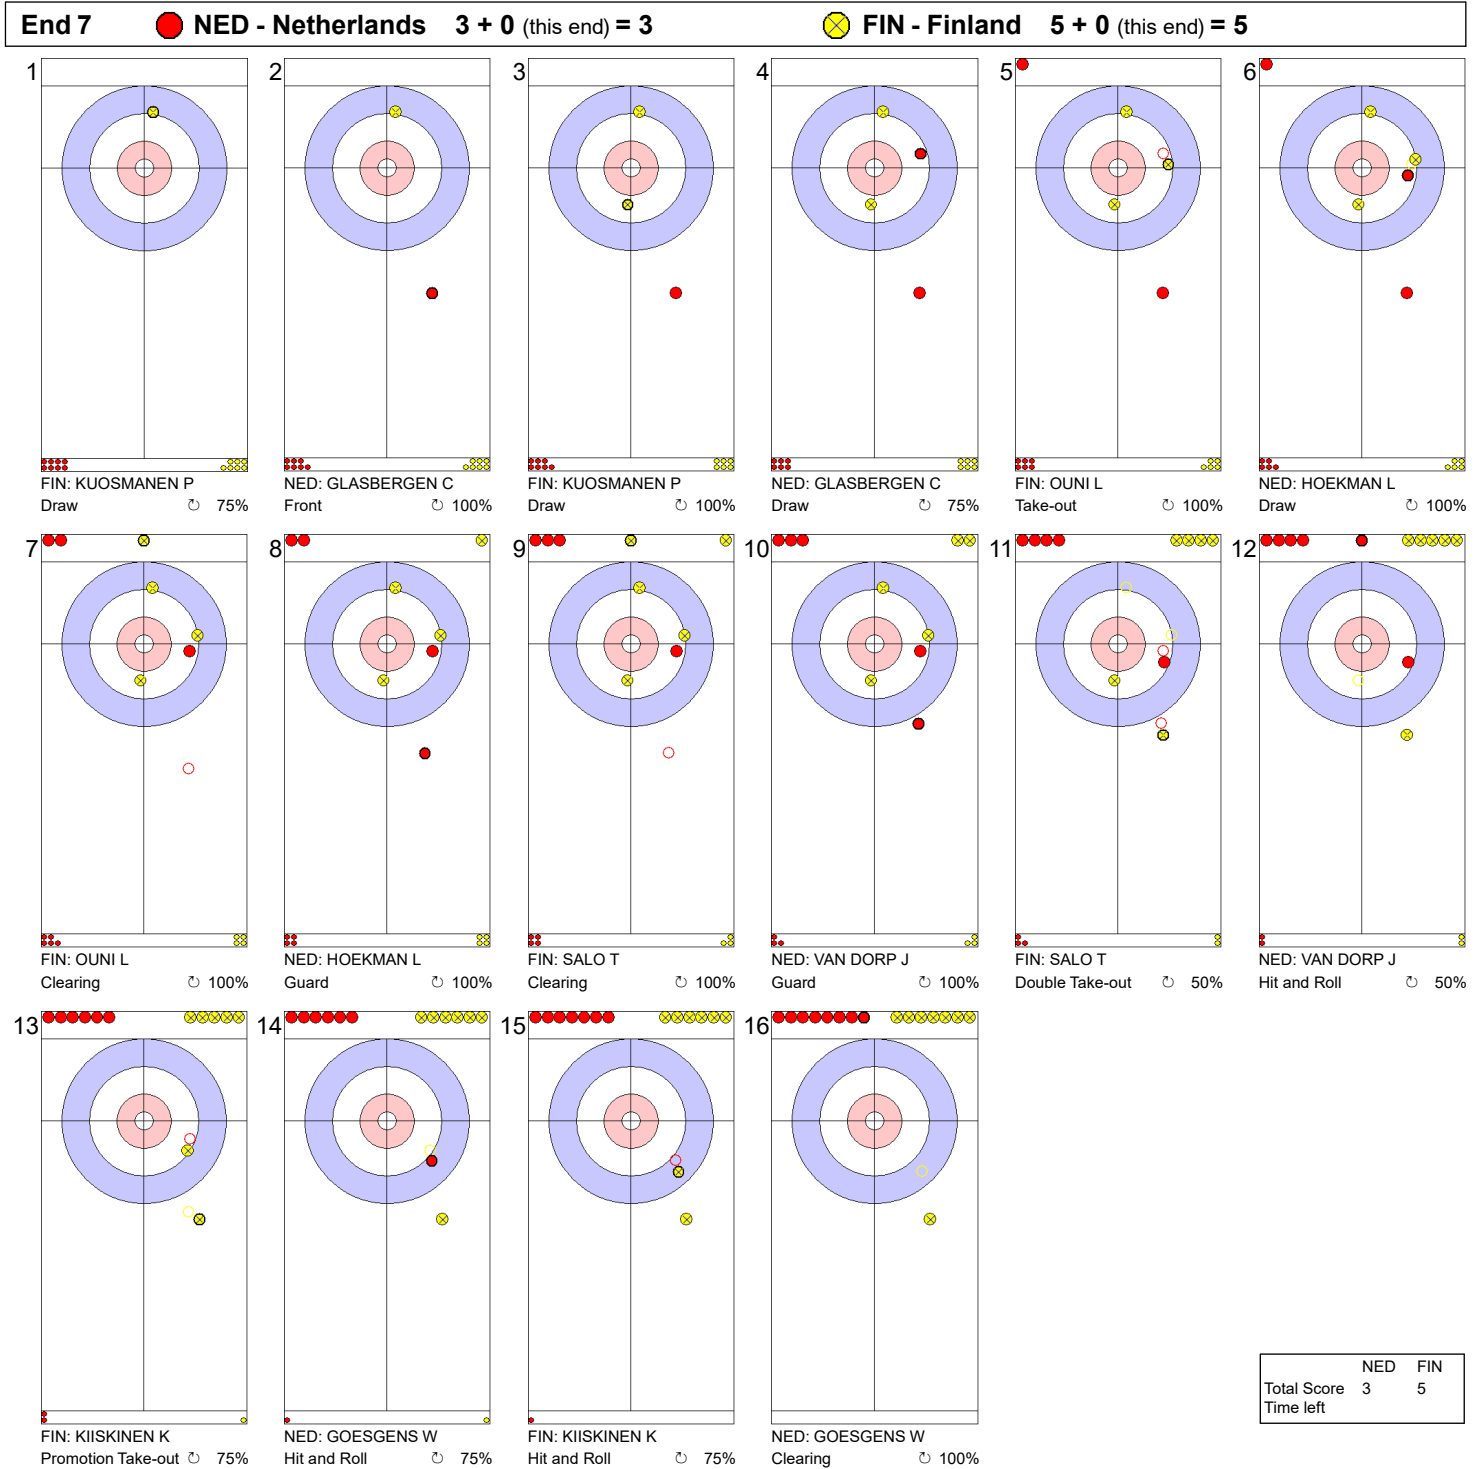

Game - Shot by Shot

Legend:
 ↻ Clockwise ↺ Counter-clockwise - Not considered

Game - Shot by Shot

Legend:
 ↻ Clockwise ↺ Counter-clockwise - Not considered

Game - Shot by Shot

Legend:
 ↻ Clockwise ↺ Counter-clockwise - Not considered

Game - Shot by Shot

Legend:
 ↻ Clockwise ↺ Counter-clockwise - Not considered

Game - Shot by Shot

End 5 ● **NED - Netherlands** 2 + 1 (this end) = 3 ● **FIN - Finland** 4 + 0 (this end) = 4

Legend:
 ↻ Clockwise ↺ Counter-clockwise - Not considered

Game - Shot by Shot

End 10 ● **NED - Netherlands** 4 + 1 (this end) = 5 ● **FIN - Finland** 7 + 0 (this end) = 7

	NED	FIN
Total Score	5	7
Time left	02:31	03:12

Legend:
 ↻ Clockwise ↺ Counter-clockwise - Not considered