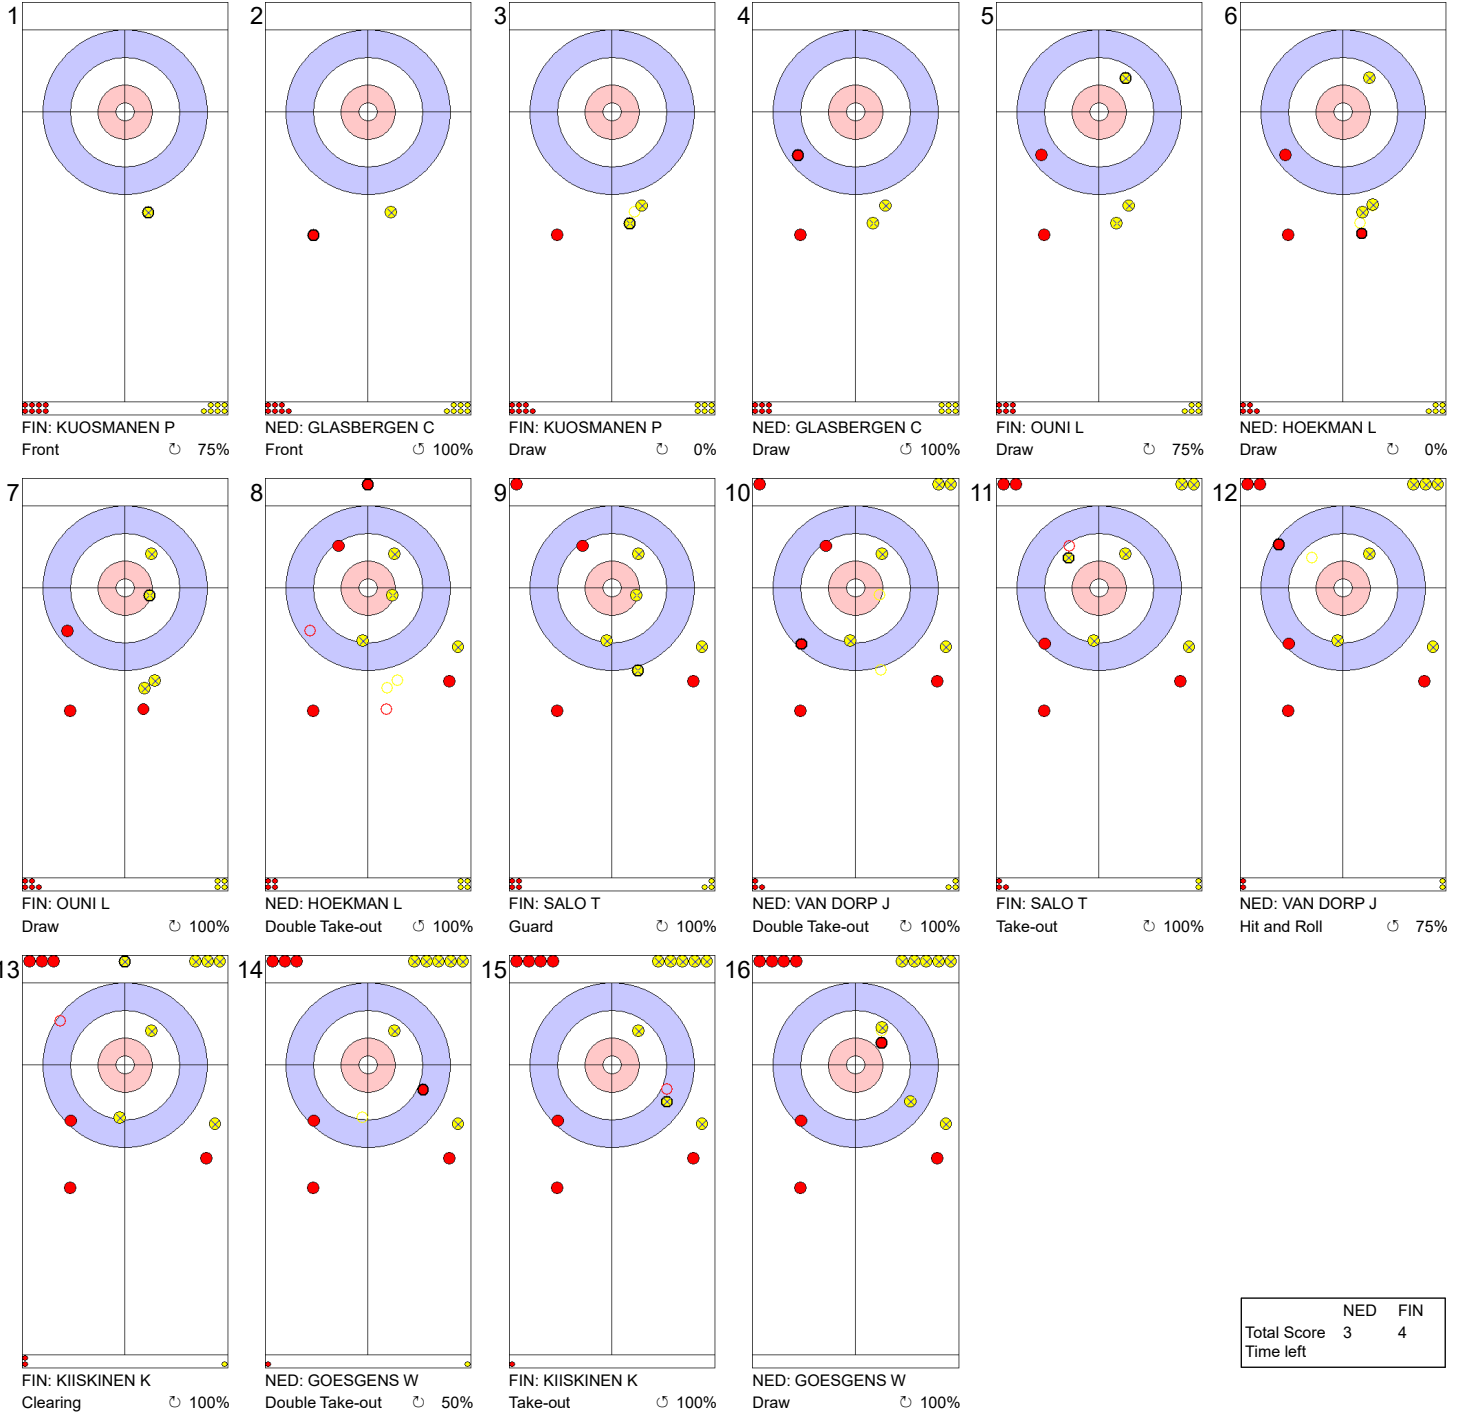

Game - Shot by Shot

Legend:
 ↻ Clockwise ↺ Counter-clockwise - Not considered

Game - Shot by Shot

Legend:
 ↻ Clockwise ↺ Counter-clockwise - Not considered

Game - Shot by Shot

Legend:
 ↻ Clockwise ↺ Counter-clockwise - Not considered

Game - Shot by Shot

Legend:
 ↻ Clockwise ↺ Counter-clockwise - Not considered

Game - Shot by Shot

End 5 ● **NED - Netherlands** 2 + 1 (this end) = 3 ● **FIN - Finland** 4 + 0 (this end) = 4

Legend:
 ↻ Clockwise ↺ Counter-clockwise - Not considered

Game - Shot by Shot

End 10 ● **NED - Netherlands** 4 + 1 (this end) = 5 ● **FIN - Finland** 7 + 0 (this end) = 7

	NED	FIN
Total Score	5	7
Time left	02:31	03:12

Legend:
 ↻ Clockwise ↺ Counter-clockwise - Not considered