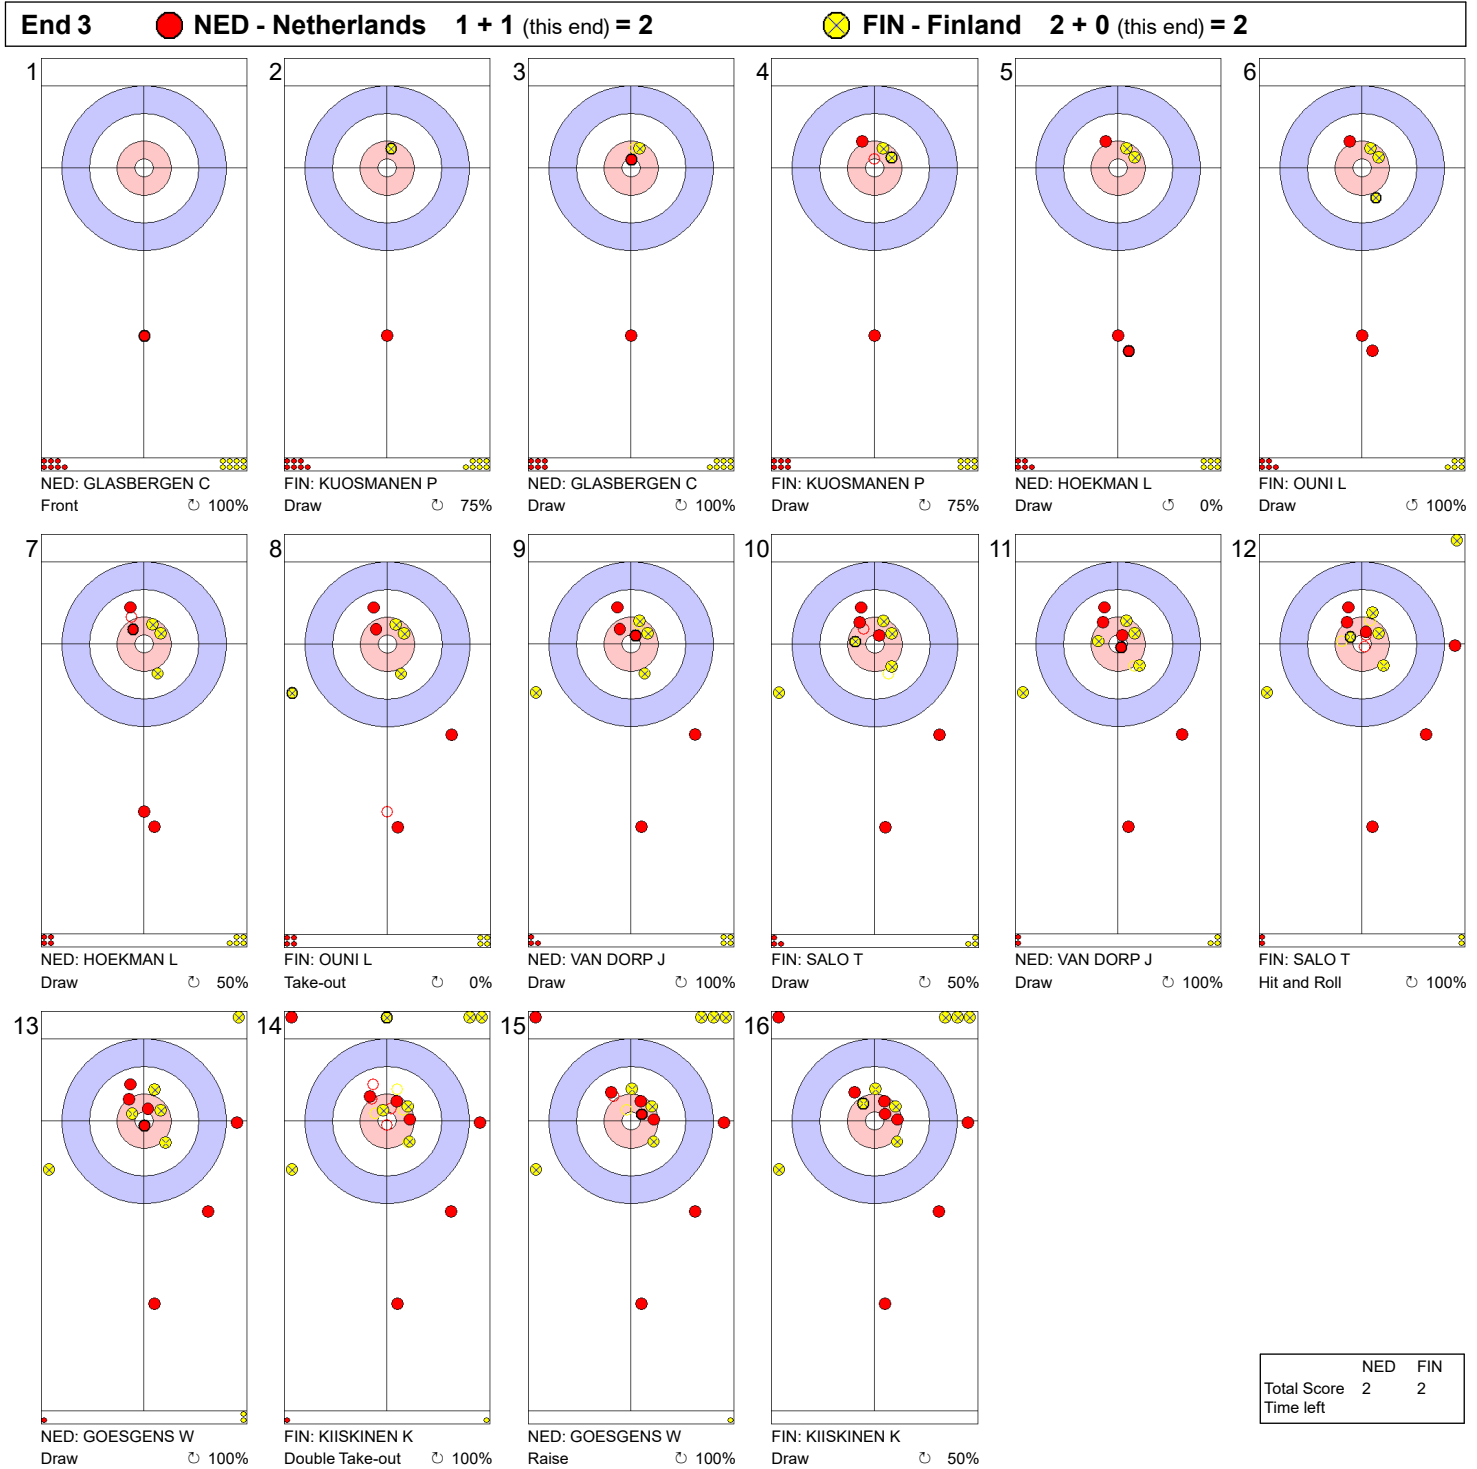

Game - Shot by Shot

Legend:
 ↻ Clockwise ↺ Counter-clockwise - Not considered

Game - Shot by Shot

Legend:
 ↻ Clockwise ↺ Counter-clockwise - Not considered

Game - Shot by Shot

Legend:
 ↻ Clockwise ↺ Counter-clockwise - Not considered

Game - Shot by Shot

Legend:
 ↻ Clockwise ↺ Counter-clockwise - Not considered

Game - Shot by Shot

End 5 ● **NED - Netherlands** 2 + 1 (this end) = 3 ● **FIN - Finland** 4 + 0 (this end) = 4

Legend:
 ↻ Clockwise ↺ Counter-clockwise - Not considered

Game - Shot by Shot

End 10 ● **NED - Netherlands** 4 + 1 (this end) = 5 ● **FIN - Finland** 7 + 0 (this end) = 7

	NED	FIN
Total Score	5	7
Time left	02:31	03:12

Legend:
 ↻ Clockwise ↺ Counter-clockwise - Not considered