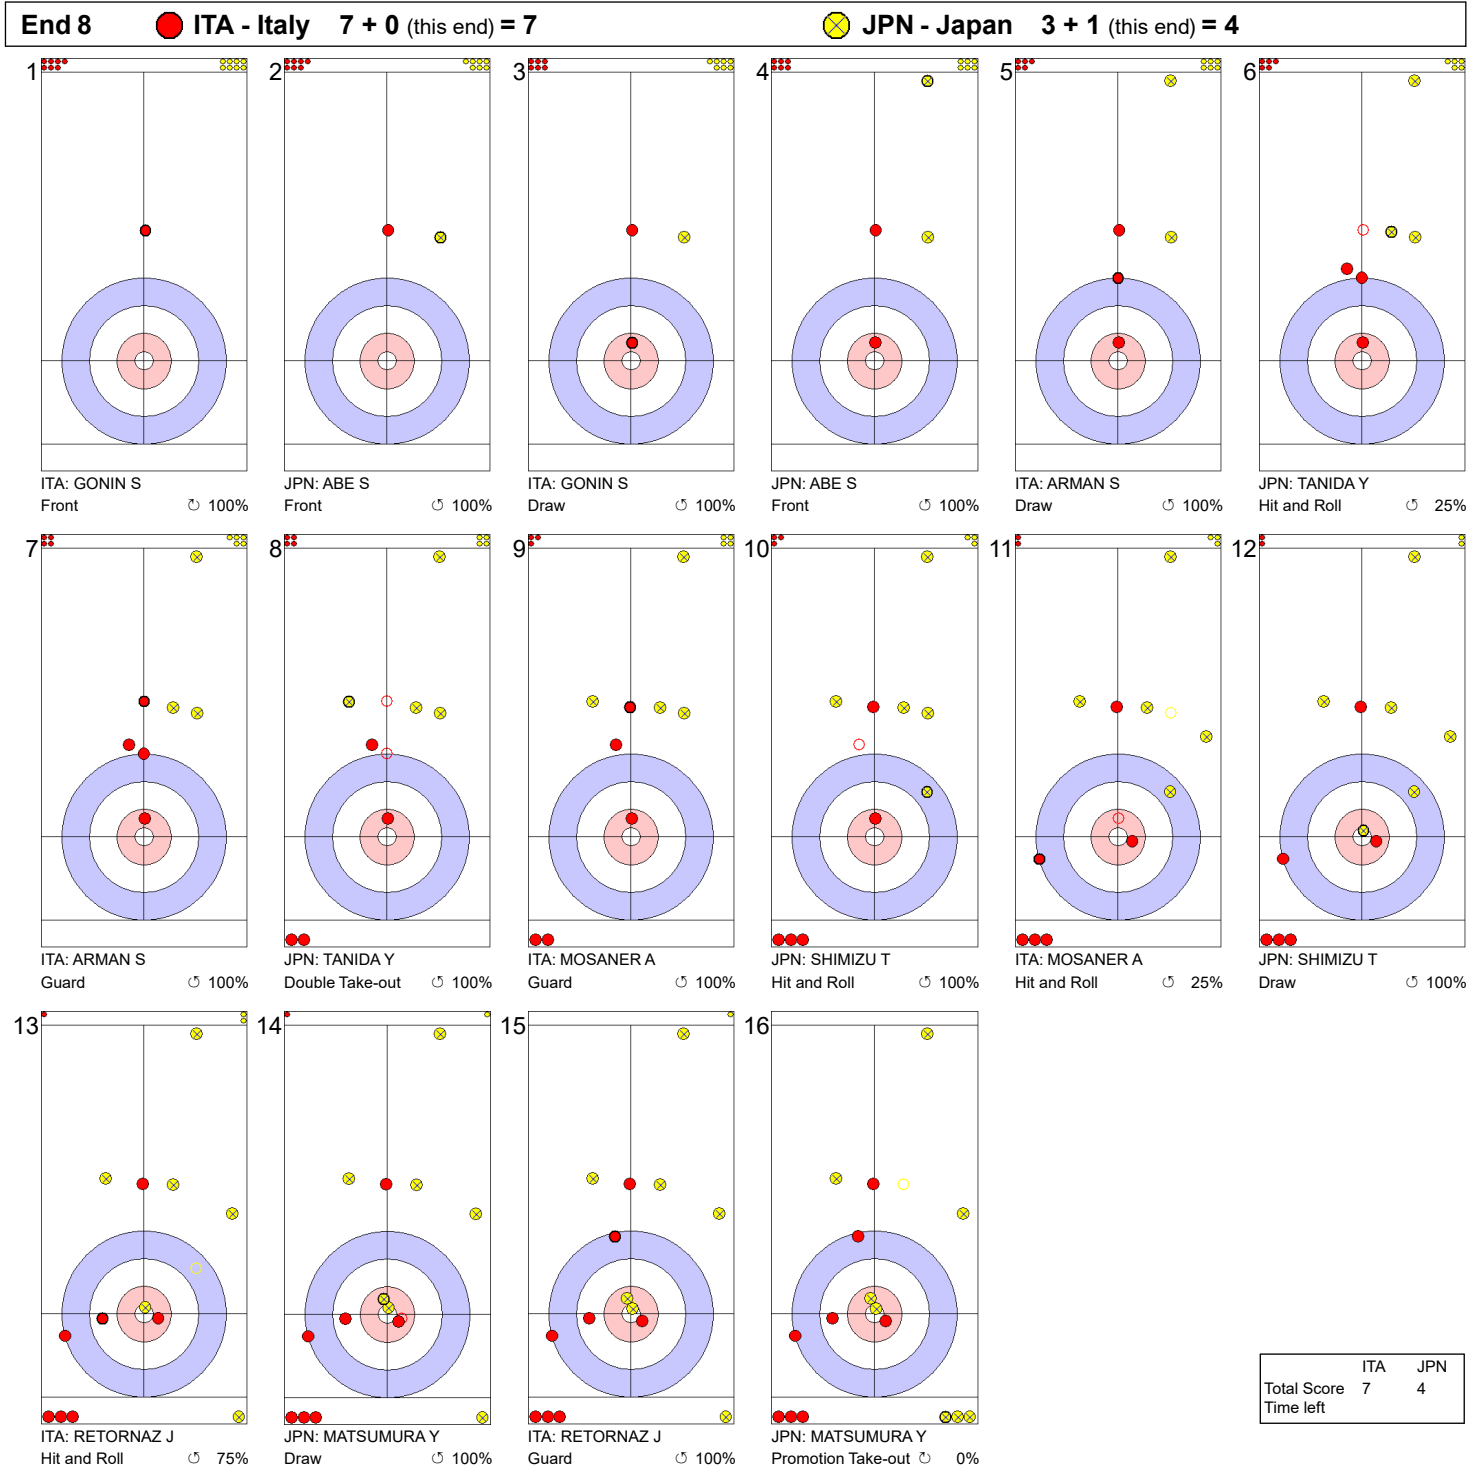

**Legend:**  
 ↻ Clockwise      ↺ Counter-clockwise      - Not considered

**Game - Shot by Shot**

**Legend:**  
 ↻ Clockwise      ↺ Counter-clockwise      - Not considered

**Game - Shot by Shot**

**Legend:**  
 ↻ Clockwise      ↺ Counter-clockwise      - Not considered

**Game - Shot by Shot**

**Legend:**  
 ↻ Clockwise      ↺ Counter-clockwise      - Not considered

**Game - Shot by Shot**

**Legend:**  
 ↻ Clockwise      ↺ Counter-clockwise      - Not considered

**Game - Shot by Shot**

**Legend:**  
 ↻ Clockwise      ↺ Counter-clockwise      - Not considered

**Game - Shot by Shot**

**End 9** ● **ITA - Italy 7 + 2 (this end) = 9** ● **JPN - Japan 4 + 0 (this end) = 4**

|             | ITA   | JPN   |
|-------------|-------|-------|
| Total Score | 9     | 4     |
| Time left   | 04:27 | 02:10 |

**Legend:**  
 ↻ Clockwise      ↺ Counter-clockwise      - Not considered