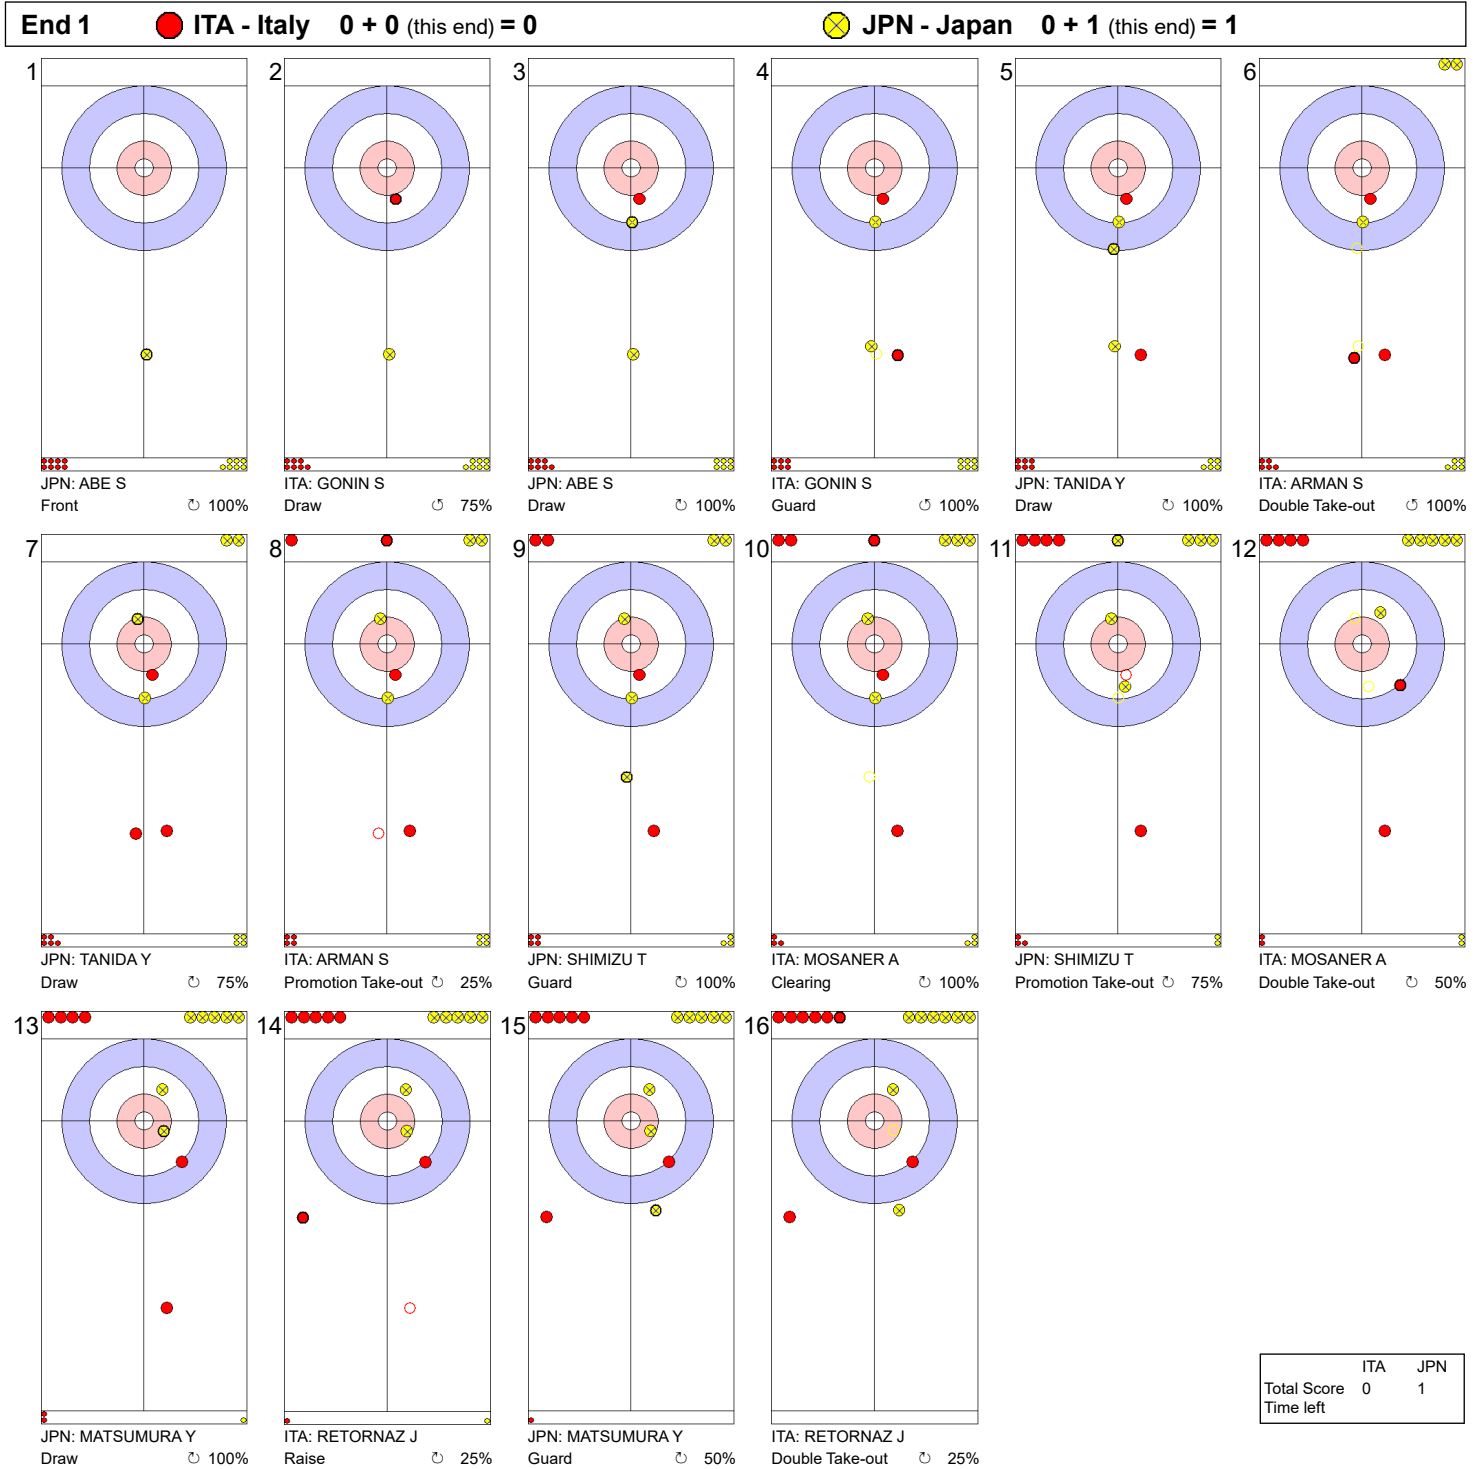

**Game - Shot by Shot**

**Legend:**  
 ↻ Clockwise      ↺ Counter-clockwise      - Not considered

**Game - Shot by Shot**

**End 2** ● **ITA - Italy** 0 + 2 (this end) = 2

⊗ **JPN - Japan** 1 + 0 (this end) = 1

|             | ITA | JPN |
|-------------|-----|-----|
| Total Score | 2   | 1   |
| Time left   |     |     |

**Legend:**  
 ↻ Clockwise      ↺ Counter-clockwise      - Not considered

Game - Shot by Shot

**Legend:**  
 ↻ Clockwise      ↺ Counter-clockwise      - Not considered

**Game - Shot by Shot**

**Legend:**  
 ↻ Clockwise      ↺ Counter-clockwise      - Not considered

**Game - Shot by Shot**

**Legend:**  
 ↻ Clockwise      ↺ Counter-clockwise      - Not considered

**Game - Shot by Shot**

**Legend:**  
 ↻ Clockwise      ↺ Counter-clockwise      - Not considered

**Game - Shot by Shot**

**Legend:**  
 ↻ Clockwise      ↺ Counter-clockwise      - Not considered

**Game - Shot by Shot**