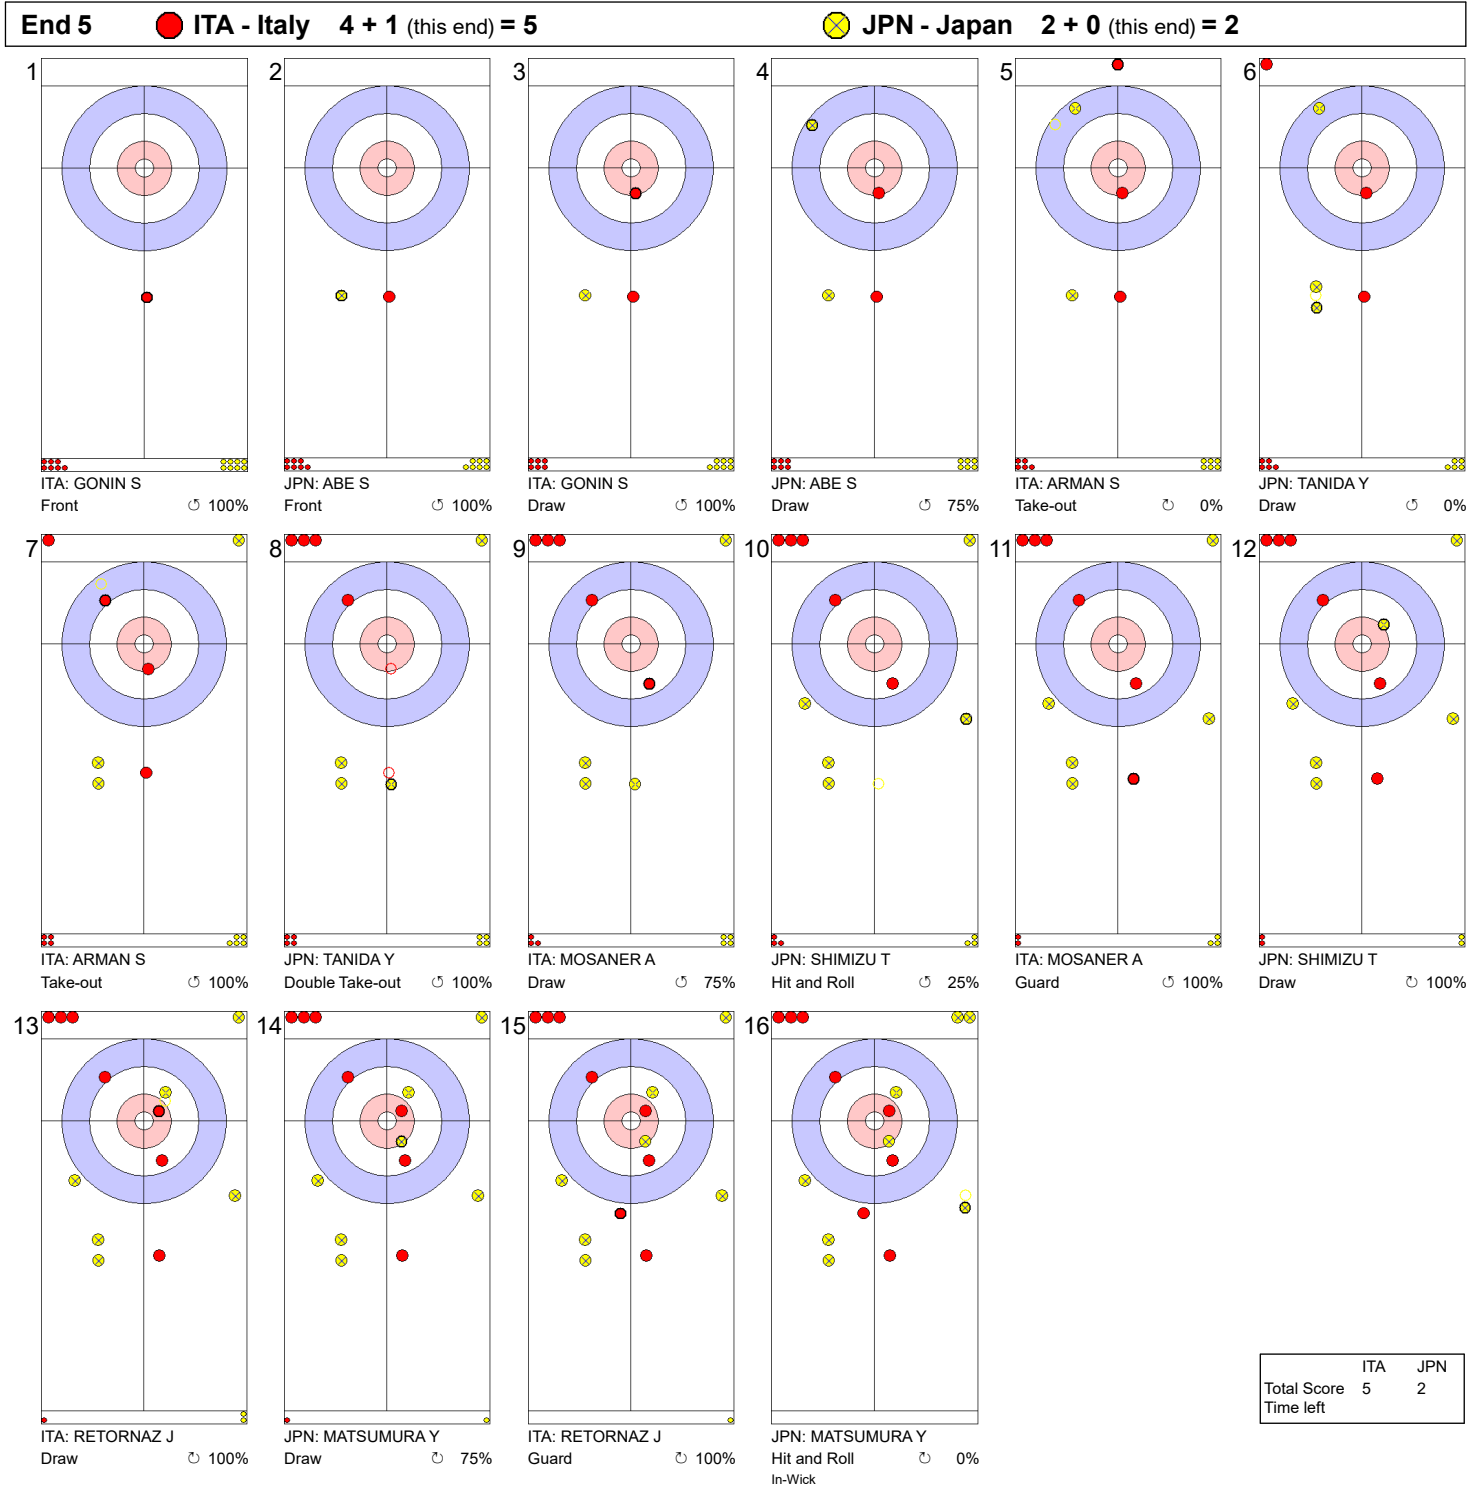

|             | ITA | JPN |
|-------------|-----|-----|
| Total Score | 2   | 1   |
| Time left   |     |     |

**Legend:**  
 ↻ Clockwise      ↺ Counter-clockwise      - Not considered

Game - Shot by Shot

**Legend:**  
 ↻ Clockwise      ↺ Counter-clockwise      - Not considered

**Game - Shot by Shot**

**Legend:**  
 ↻ Clockwise      ↺ Counter-clockwise      - Not considered

**Game - Shot by Shot**

**Legend:**  
 ↻ Clockwise      ↺ Counter-clockwise      - Not considered

**Game - Shot by Shot**

**Legend:**  
 ↻ Clockwise      ↺ Counter-clockwise      - Not considered

**Game - Shot by Shot**

**Legend:**  
 ↻ Clockwise      ↺ Counter-clockwise      - Not considered

**Game - Shot by Shot**

**Legend:**  
 ↻ Clockwise      ↺ Counter-clockwise      - Not considered

**Game - Shot by Shot**

**End 9** ● **ITA - Italy 7 + 2 (this end) = 9** ● **JPN - Japan 4 + 0 (this end) = 4**

|             | ITA   | JPN   |
|-------------|-------|-------|
| Total Score | 9     | 4     |
| Time left   | 04:27 | 02:10 |