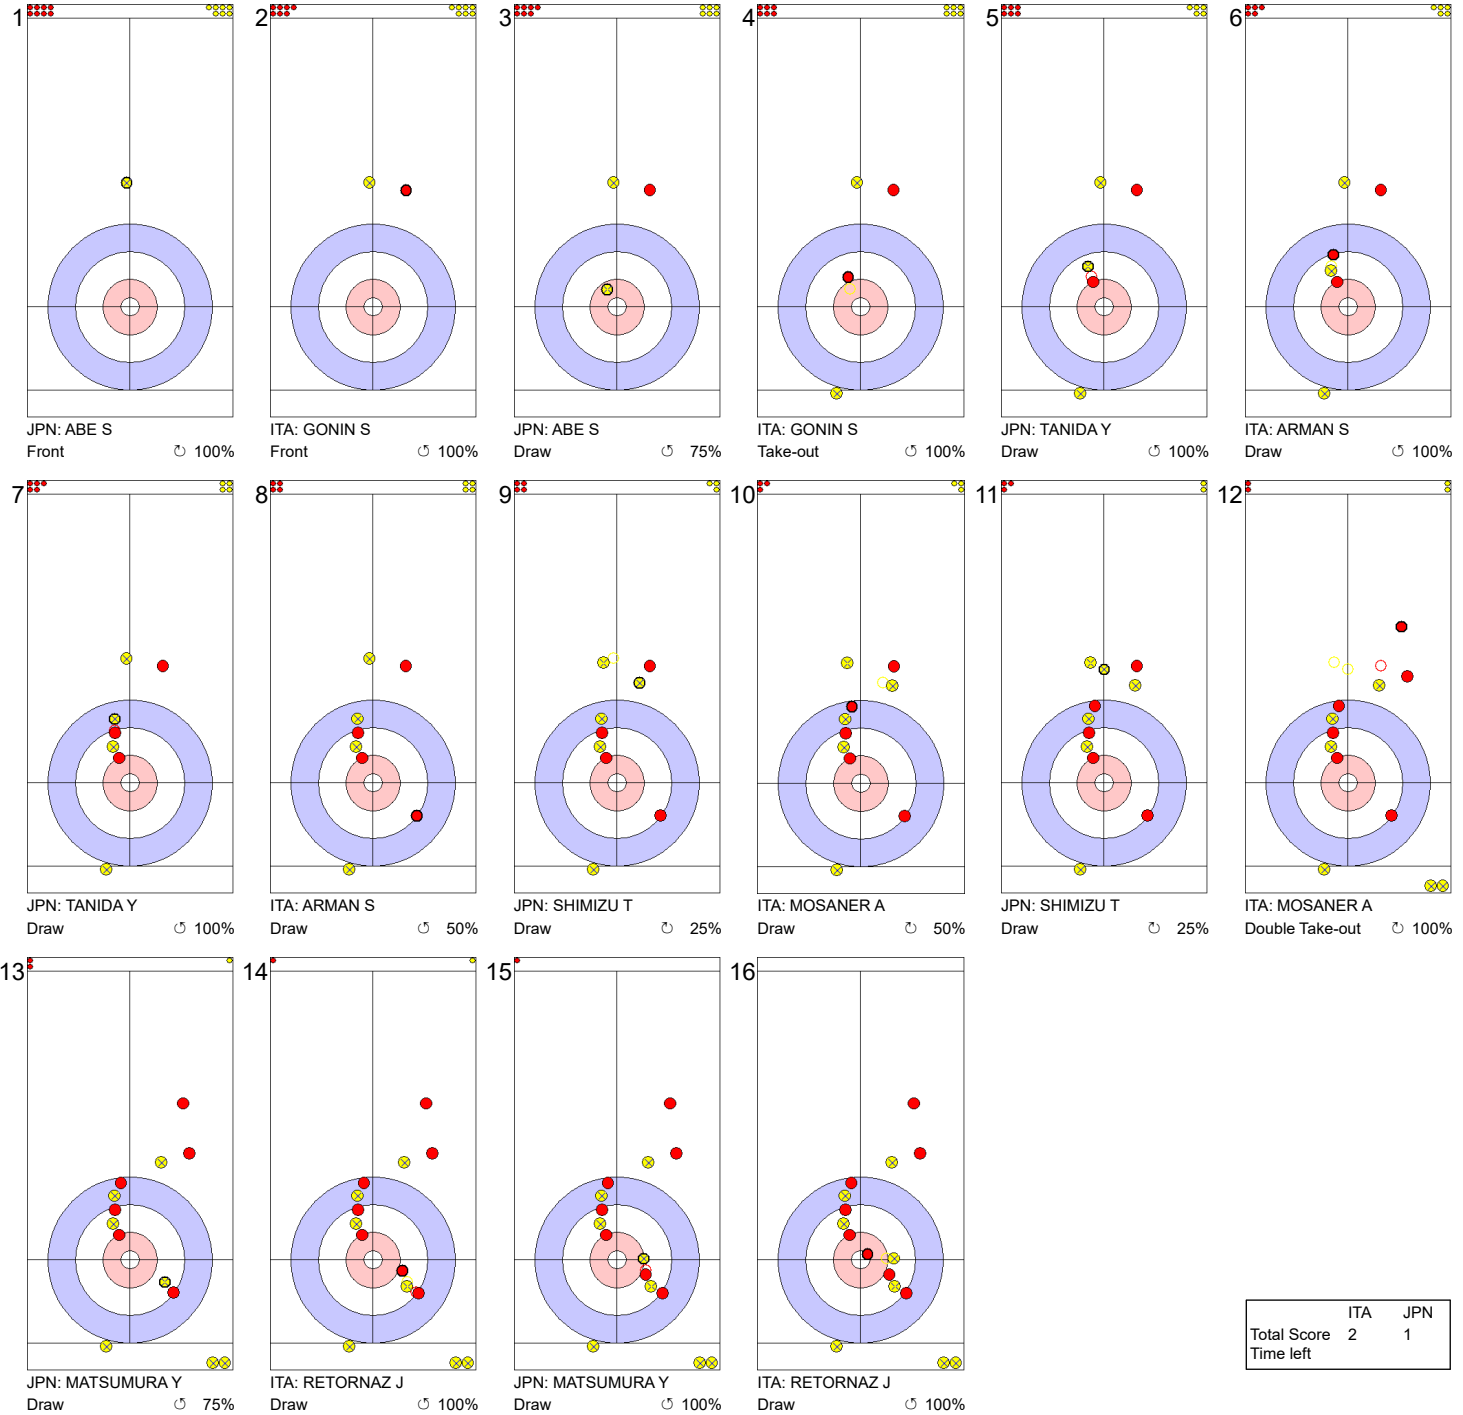

**Game - Shot by Shot**

**Legend:**  
 ↻ Clockwise      ↺ Counter-clockwise      - Not considered

**Game - Shot by Shot**

**End 2** ● **ITA - Italy** 0 + 2 (this end) = 2

⊗ **JPN - Japan** 1 + 0 (this end) = 1

|             | ITA | JPN |
|-------------|-----|-----|
| Total Score | 2   | 1   |
| Time left   |     |     |

**Legend:**  
 ↻ Clockwise      ↺ Counter-clockwise      - Not considered

Game - Shot by Shot

**Legend:**  
 ↻ Clockwise      ↺ Counter-clockwise      - Not considered

**Game - Shot by Shot**

**Legend:**  
 ↻ Clockwise      ↺ Counter-clockwise      - Not considered

**Game - Shot by Shot**

**Legend:**  
 ↻ Clockwise      ↺ Counter-clockwise      - Not considered

**Game - Shot by Shot**

**Legend:**  
 ↻ Clockwise      ↺ Counter-clockwise      - Not considered

**Game - Shot by Shot**

**Legend:**  
 ↻ Clockwise      ↺ Counter-clockwise      - Not considered

**Game - Shot by Shot**