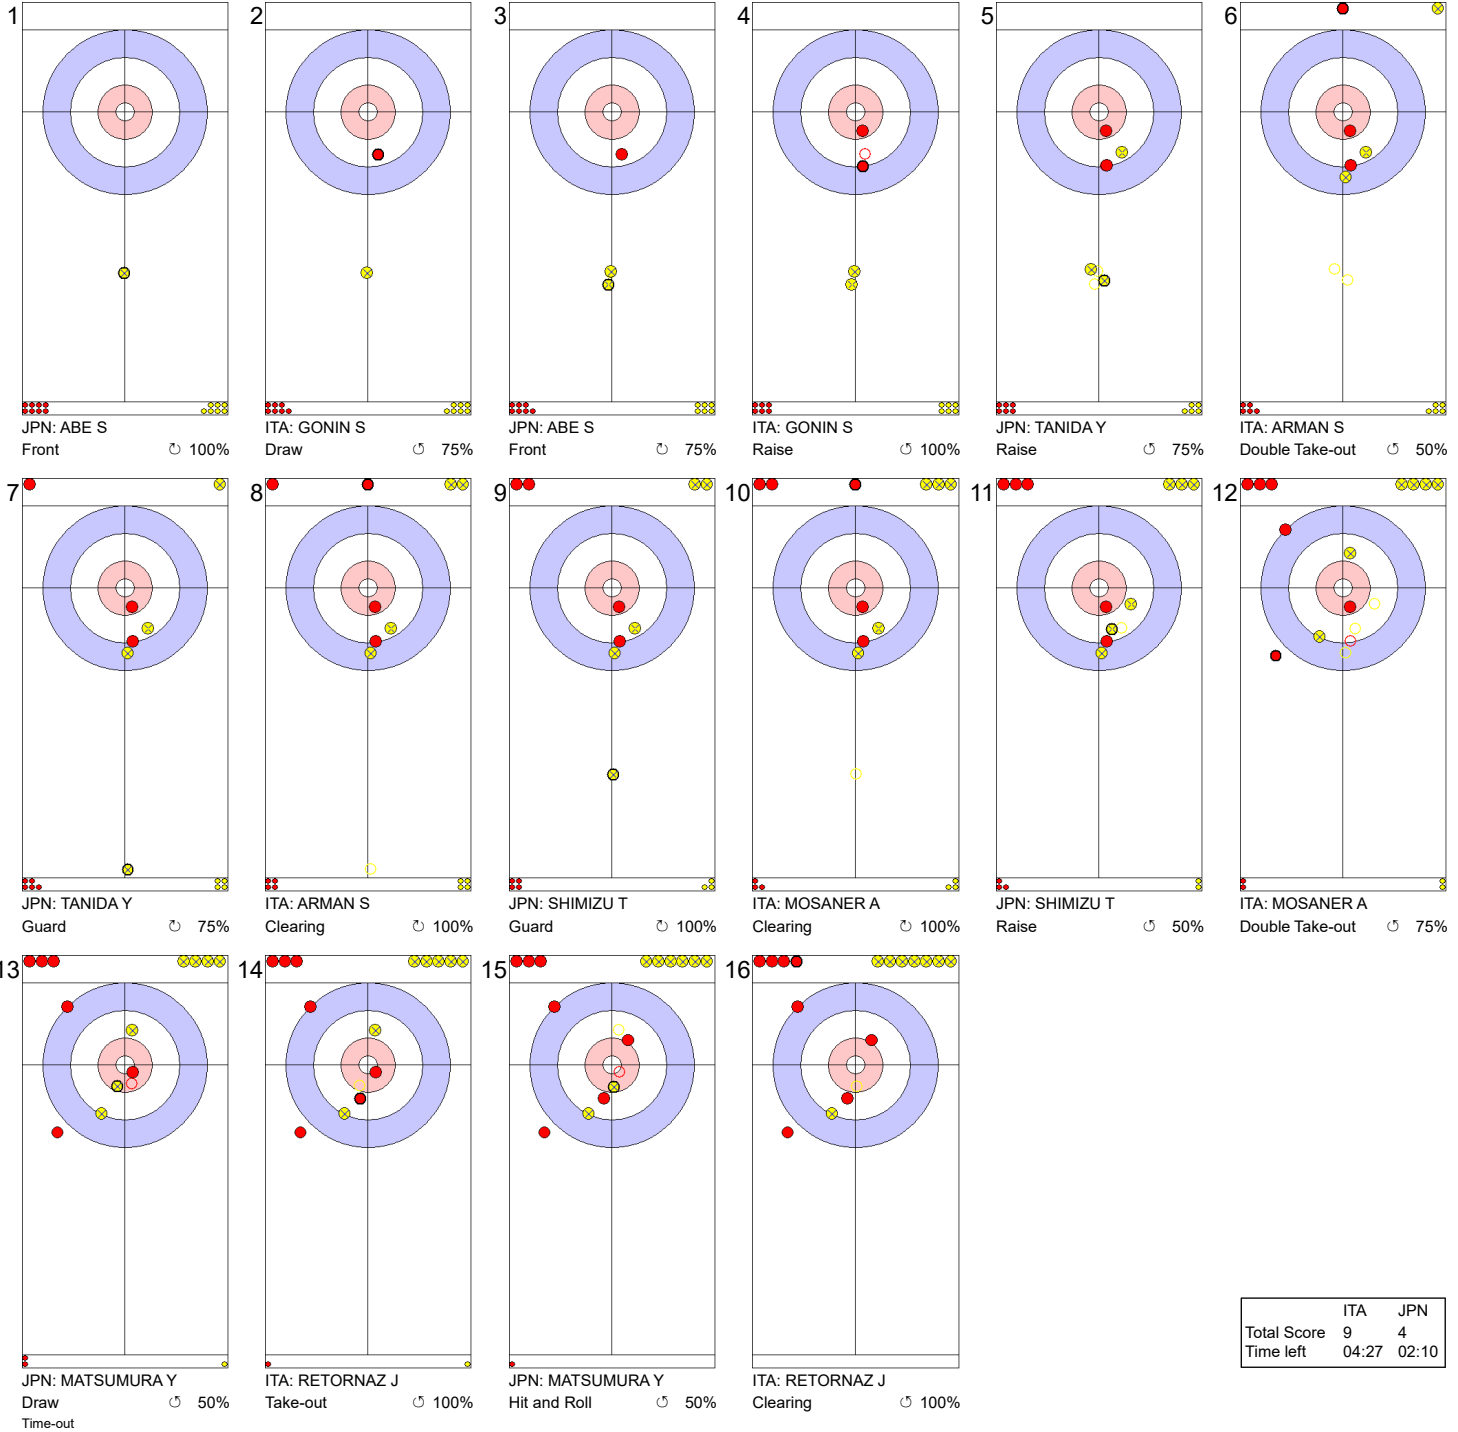

**Legend:**  
 ↻ Clockwise      ↺ Counter-clockwise      - Not considered

**Game - Shot by Shot**

**Legend:**  
 ↻ Clockwise      ↺ Counter-clockwise      - Not considered

**Game - Shot by Shot**

**Legend:**  
 ↻ Clockwise      ↺ Counter-clockwise      - Not considered

**Game - Shot by Shot**

**Legend:**  
 ↻ Clockwise      ↺ Counter-clockwise      - Not considered

**Game - Shot by Shot**

**Legend:**  
 ↻ Clockwise      ↺ Counter-clockwise      - Not considered

**Game - Shot by Shot**

**Legend:**  
 ↻ Clockwise      ↺ Counter-clockwise      - Not considered

**Game - Shot by Shot**

**End 9** ● **ITA - Italy 7 + 2 (this end) = 9** ● **JPN - Japan 4 + 0 (this end) = 4**

|             | ITA   | JPN   |
|-------------|-------|-------|
| Total Score | 9     | 4     |
| Time left   | 04:27 | 02:10 |

**Legend:**  
 ↻ Clockwise      ↺ Counter-clockwise      - Not considered