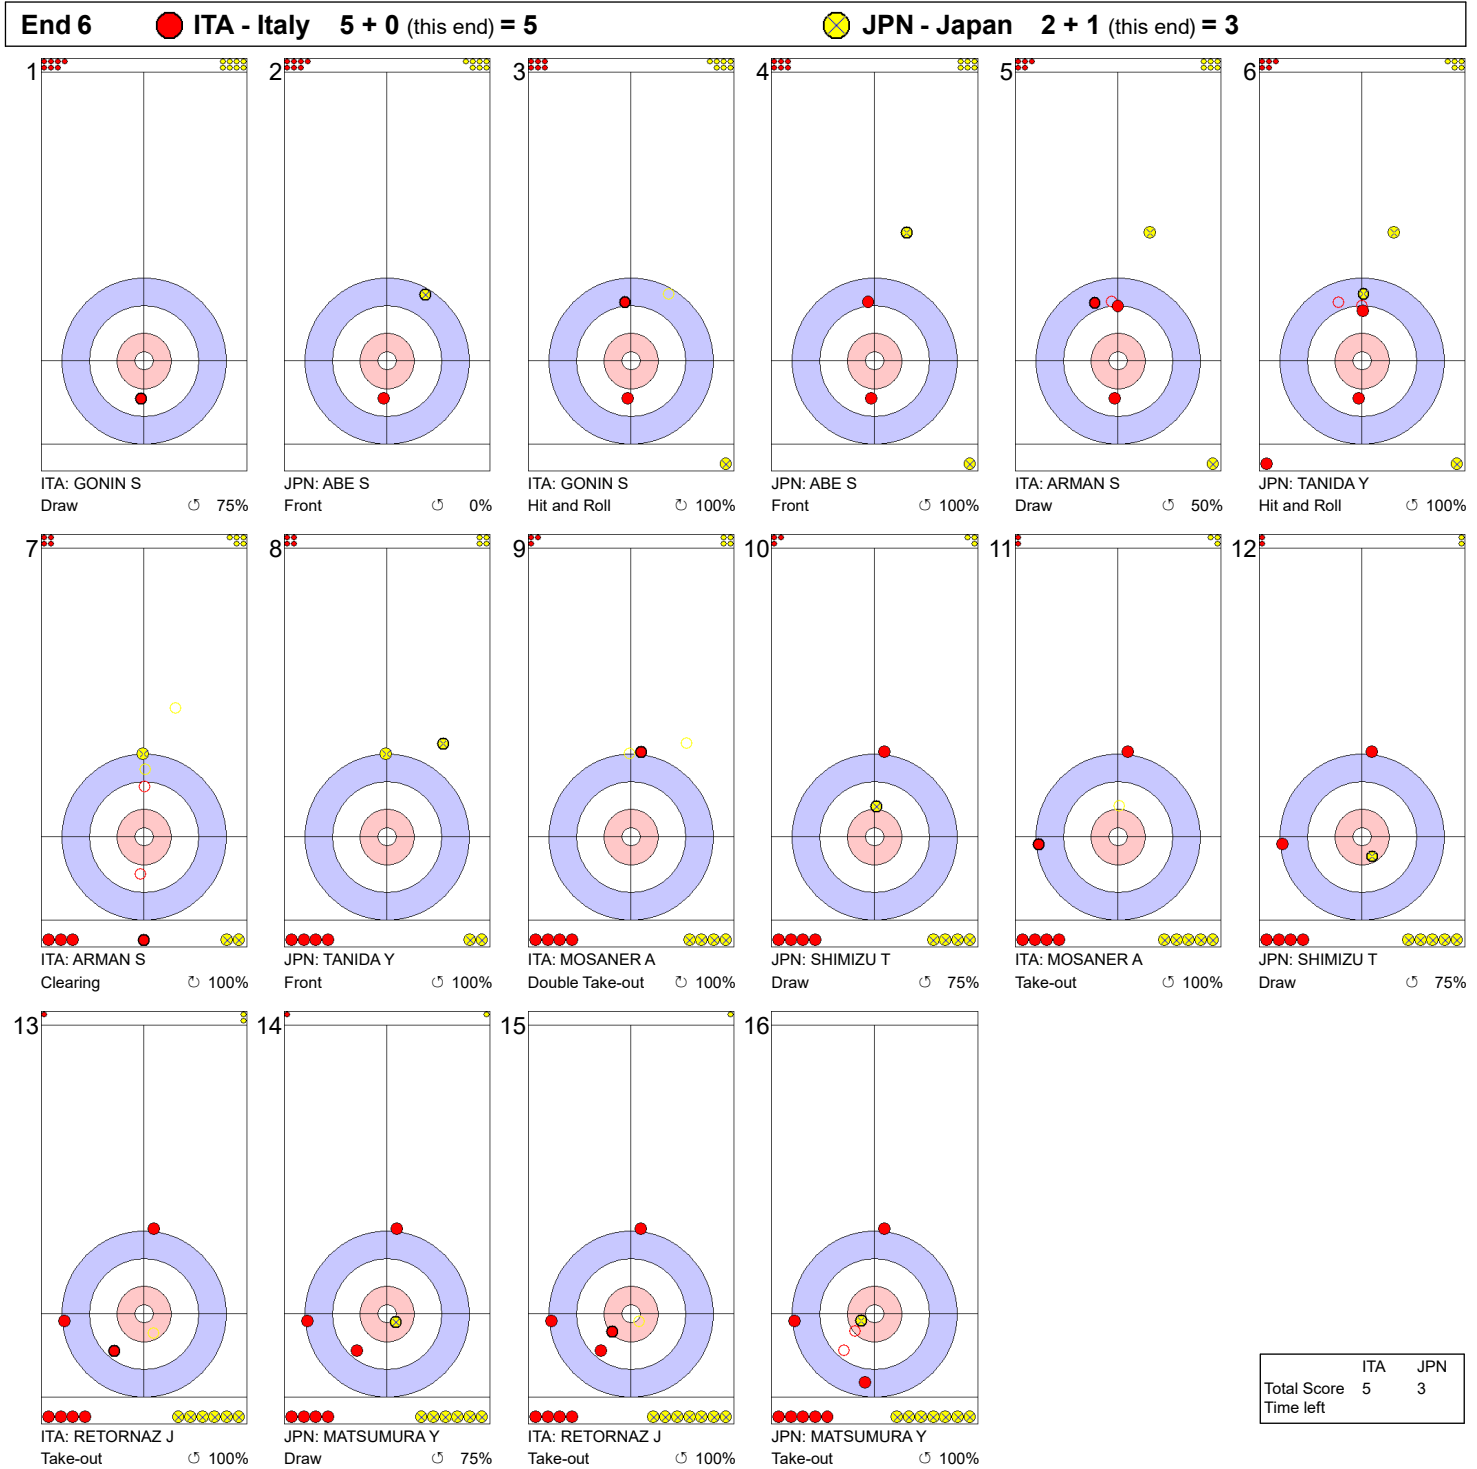

|             | ITA | JPN |
|-------------|-----|-----|
| Total Score | 2   | 1   |
| Time left   |     |     |

**Legend:**  
 ↻ Clockwise      ↺ Counter-clockwise      - Not considered

Game - Shot by Shot

**Legend:**  
 ↻ Clockwise      ↺ Counter-clockwise      - Not considered

**Game - Shot by Shot**

**Legend:**  
 ↻ Clockwise      ↺ Counter-clockwise      - Not considered

**Game - Shot by Shot**

**Legend:**  
 ↻ Clockwise      ↺ Counter-clockwise      - Not considered

**Game - Shot by Shot**

**Legend:**  
 ↻ Clockwise      ↺ Counter-clockwise      - Not considered

**Game - Shot by Shot**

**Legend:**  
 ↻ Clockwise      ↺ Counter-clockwise      - Not considered

**Game - Shot by Shot**

**Legend:**  
 ↻ Clockwise      ↺ Counter-clockwise      - Not considered

**Game - Shot by Shot**

**End 9** ● **ITA - Italy 7 + 2 (this end) = 9** ● **JPN - Japan 4 + 0 (this end) = 4**

|             | ITA   | JPN   |
|-------------|-------|-------|
| Total Score | 9     | 4     |
| Time left   | 04:27 | 02:10 |