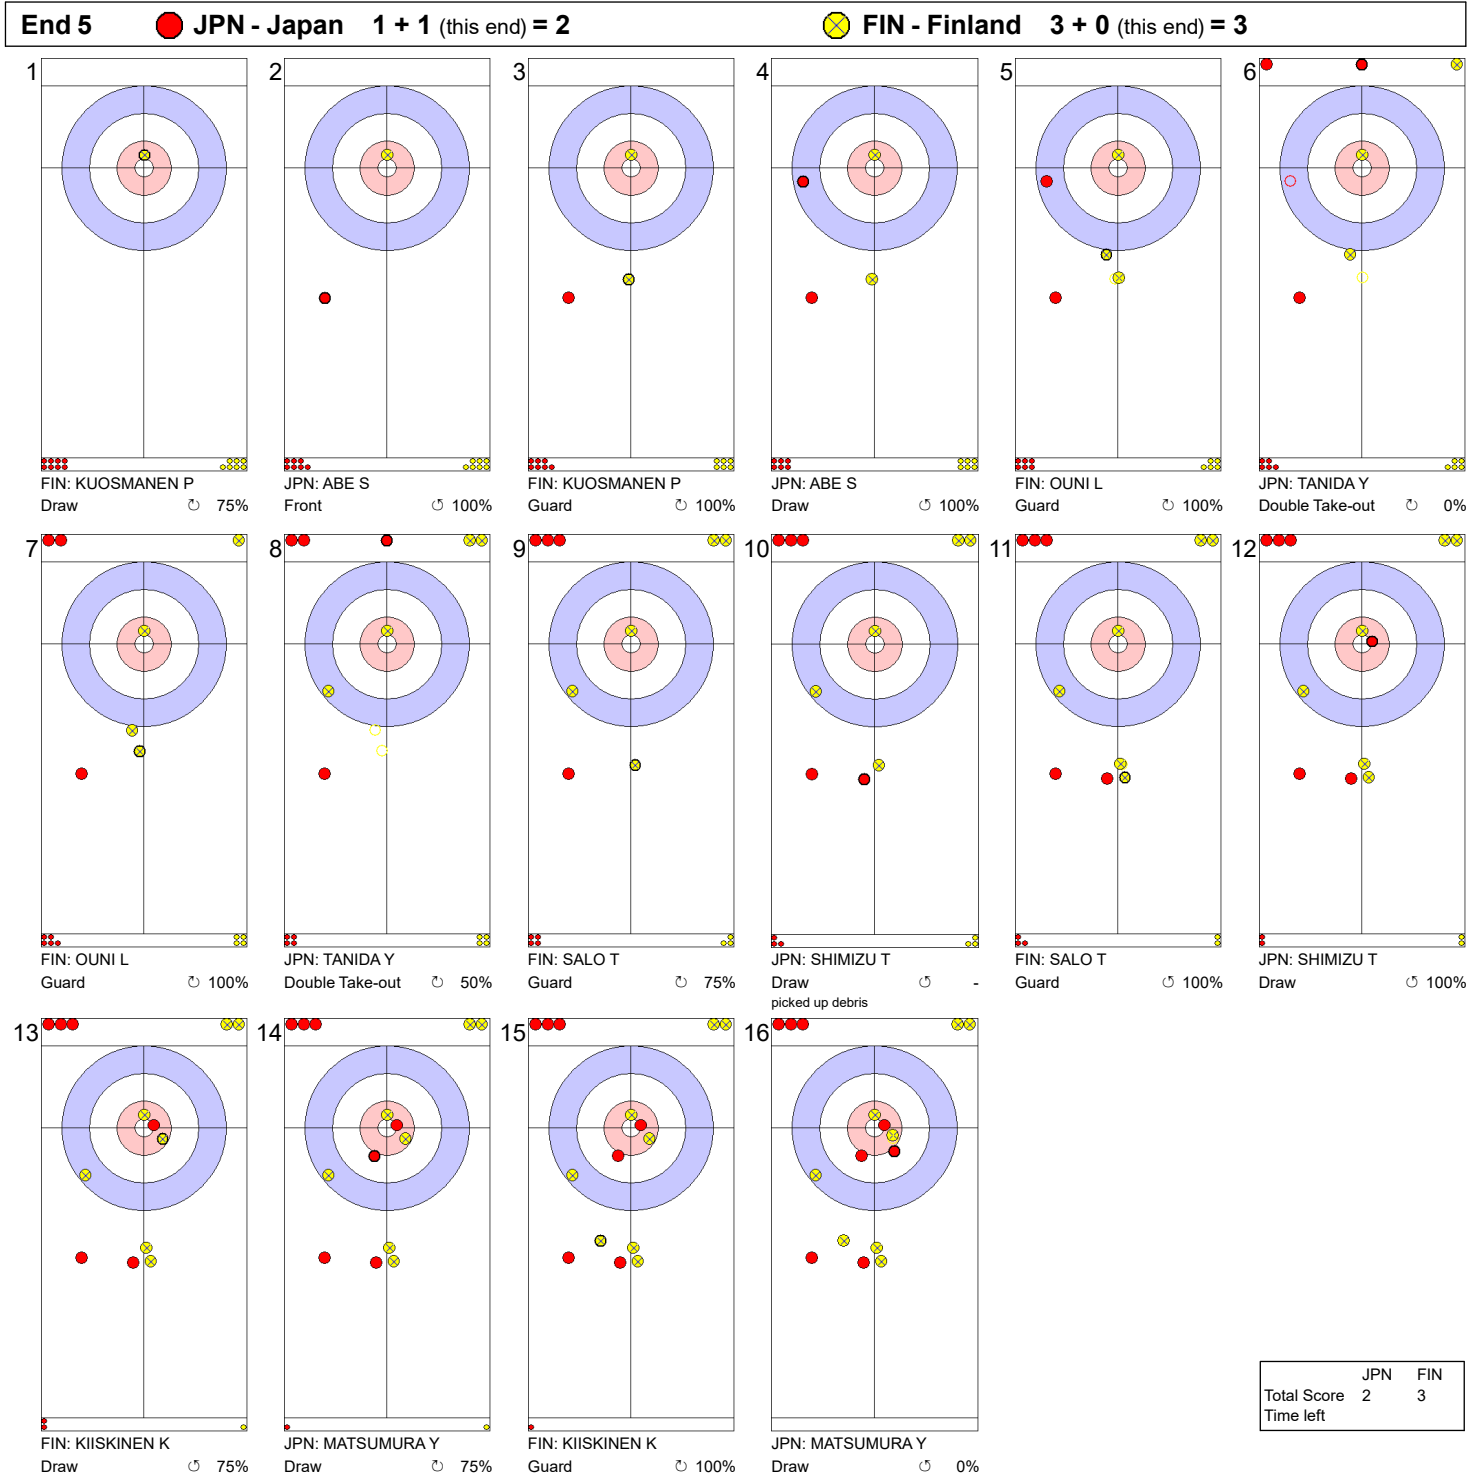

**Game - Shot by Shot**

**Legend:**  
 ↻ Clockwise      ↺ Counter-clockwise      - Not considered

**Game - Shot by Shot**

**Legend:**  
 ↻ Clockwise      ↺ Counter-clockwise      - Not considered

Game - Shot by Shot

**Legend:**  
 ↻ Clockwise      ↺ Counter-clockwise      - Not considered

Game - Shot by Shot

**Legend:**  
 ↻ Clockwise      ↺ Counter-clockwise      - Not considered

**Game - Shot by Shot**

**Legend:**  
 ↻ Clockwise      ↺ Counter-clockwise      - Not considered

**Game - Shot by Shot**

**Legend:**  
 ↻ Clockwise      ↺ Counter-clockwise      - Not considered