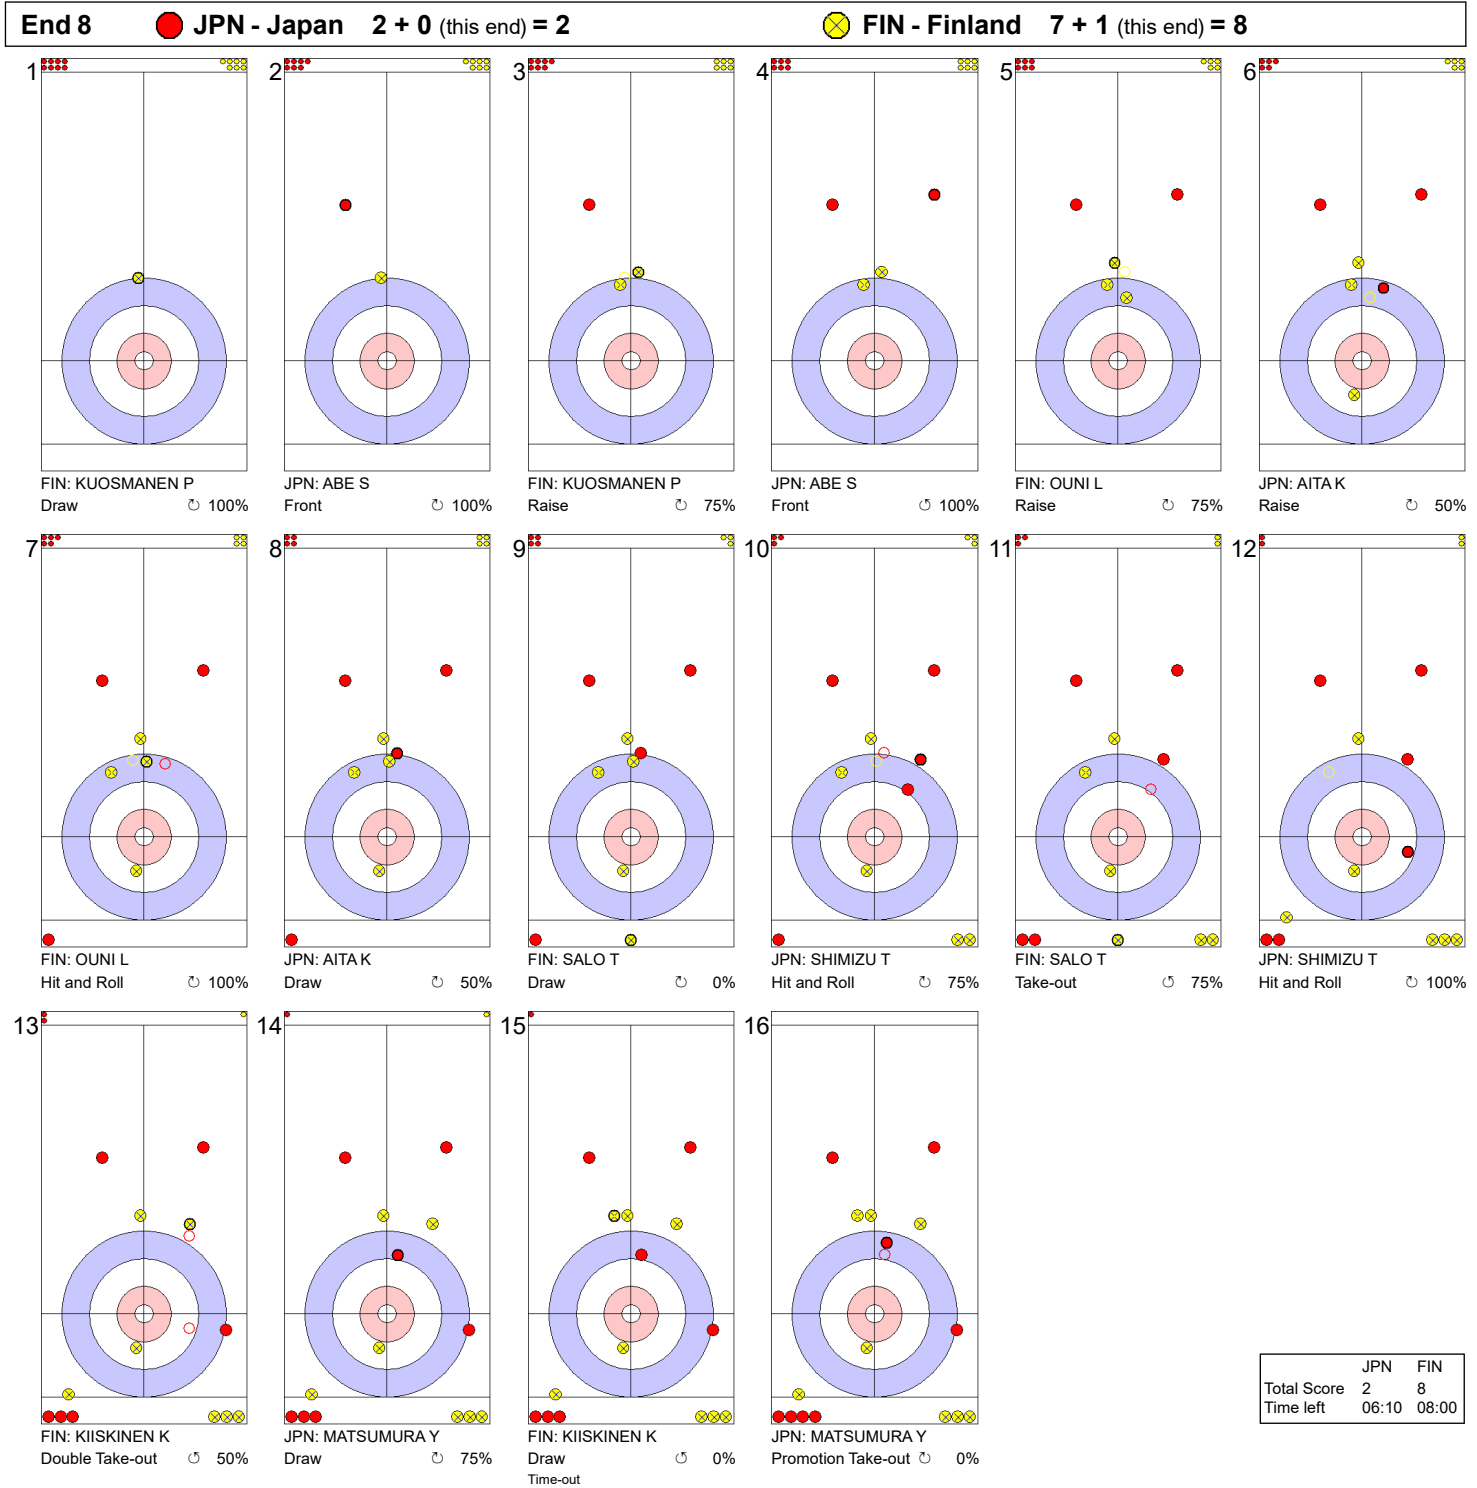

**Game - Shot by Shot**

**Legend:**  
 ↻ Clockwise      ↺ Counter-clockwise      - Not considered

**Game - Shot by Shot**

**Legend:**  
 ↻ Clockwise      ↺ Counter-clockwise      - Not considered

Game - Shot by Shot

**Legend:**  
 ↻ Clockwise      ↺ Counter-clockwise      - Not considered

Game - Shot by Shot

**Legend:**  
 ↻ Clockwise      ↺ Counter-clockwise      - Not considered

**Game - Shot by Shot**

**Legend:**  
 ↻ Clockwise      ↺ Counter-clockwise      - Not considered

**Game - Shot by Shot**

**Legend:**  
 ↻ Clockwise      ↺ Counter-clockwise      - Not considered