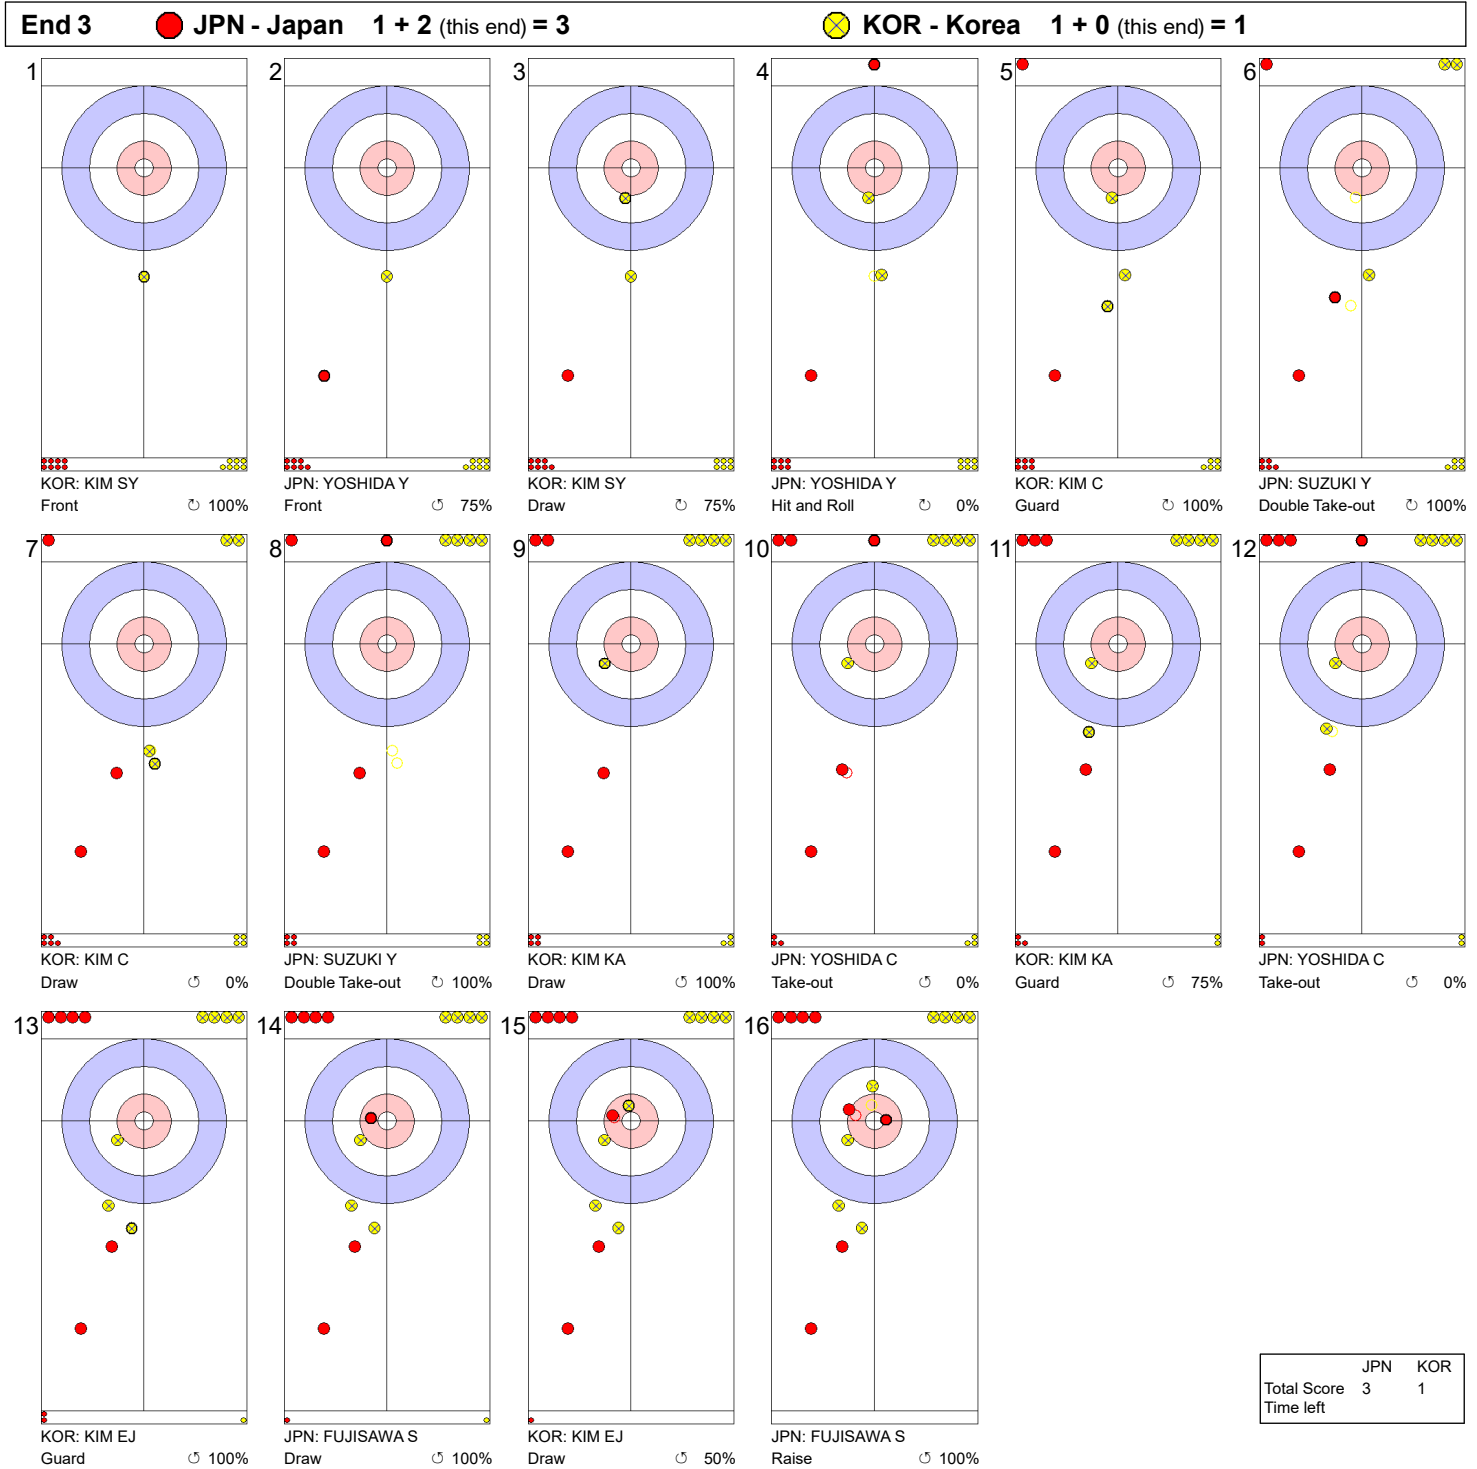

Game - Shot by Shot

Legend:
 ↻ Clockwise ↺ Counter-clockwise - Not considered

Game - Shot by Shot

Legend:
 ↻ Clockwise ↺ Counter-clockwise - Not considered

Game - Shot by Shot

Legend:
 ↻ Clockwise ↺ Counter-clockwise - Not considered

Game - Shot by Shot

Legend:
 ↻ Clockwise ↺ Counter-clockwise - Not considered

Game - Shot by Shot

Legend:
 ↻ Clockwise ↺ Counter-clockwise - Not considered

Game - Shot by Shot

End 9 ● **JPN - Japan** **8 + 0** (this end) = **8** ● **KOR - Korea** **3 + 2** (this end) = **5**

	JPN	KOR
Total Score	8	5
Time left		

Legend:
 ↻ Clockwise ↺ Counter-clockwise - Not considered

Game - Shot by Shot

Legend:
 ↻ Clockwise ↺ Counter-clockwise - Not considered
 X Unfinished end due to concession