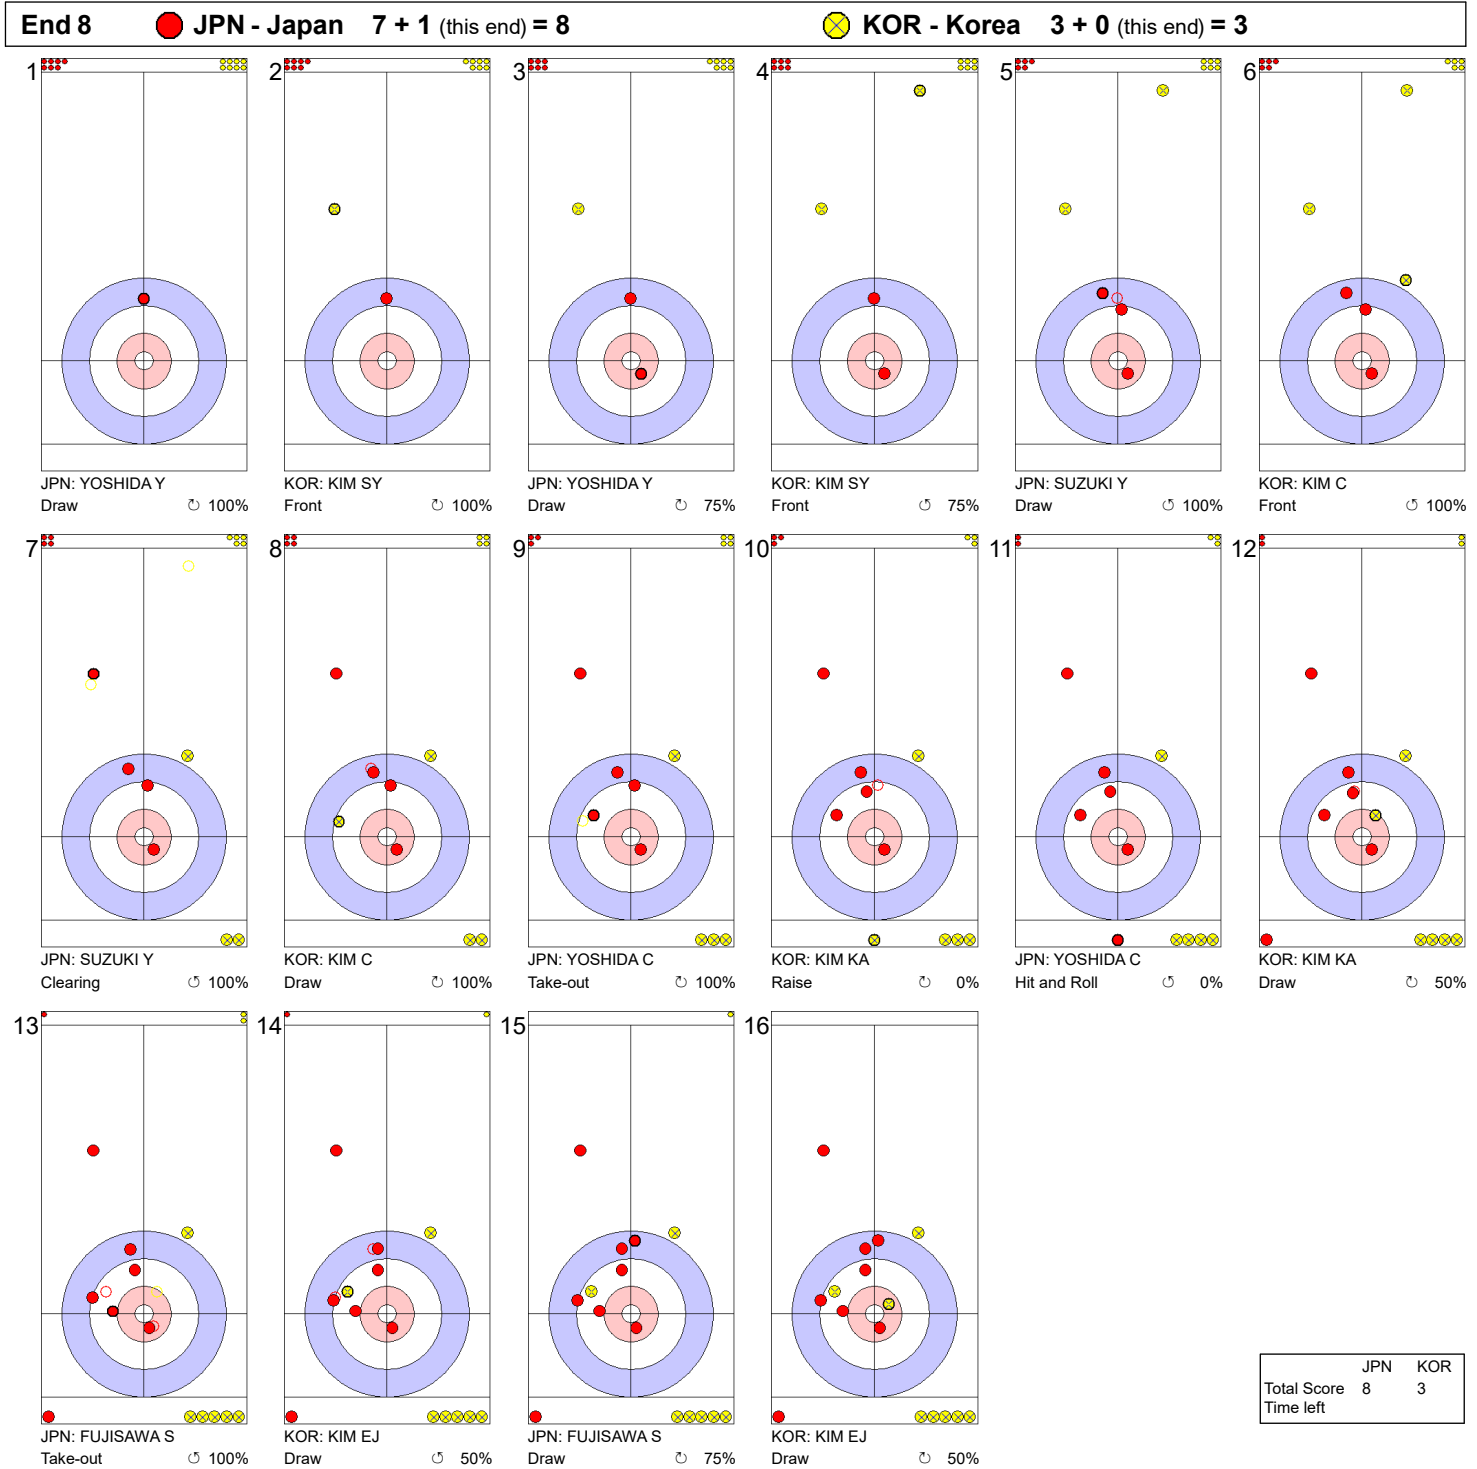

Game - Shot by Shot

Legend:
 ↻ Clockwise ↺ Counter-clockwise - Not considered

Game - Shot by Shot

Legend:
 ↻ Clockwise ↺ Counter-clockwise - Not considered

Game - Shot by Shot

Legend:
 ↻ Clockwise ↺ Counter-clockwise - Not considered

Game - Shot by Shot

Legend:
 ↻ Clockwise ↺ Counter-clockwise - Not considered

Game - Shot by Shot

Legend:
 ↻ Clockwise ↺ Counter-clockwise - Not considered

Game - Shot by Shot

End 9 ● **JPN - Japan** **8 + 0** (this end) = **8** ● **KOR - Korea** **3 + 2** (this end) = **5**

	JPN	KOR
Total Score	8	5
Time left		

Legend:
 ↻ Clockwise ↺ Counter-clockwise - Not considered

Game - Shot by Shot

Legend:
 ↻ Clockwise ↺ Counter-clockwise - Not considered
 X Unfinished end due to concession