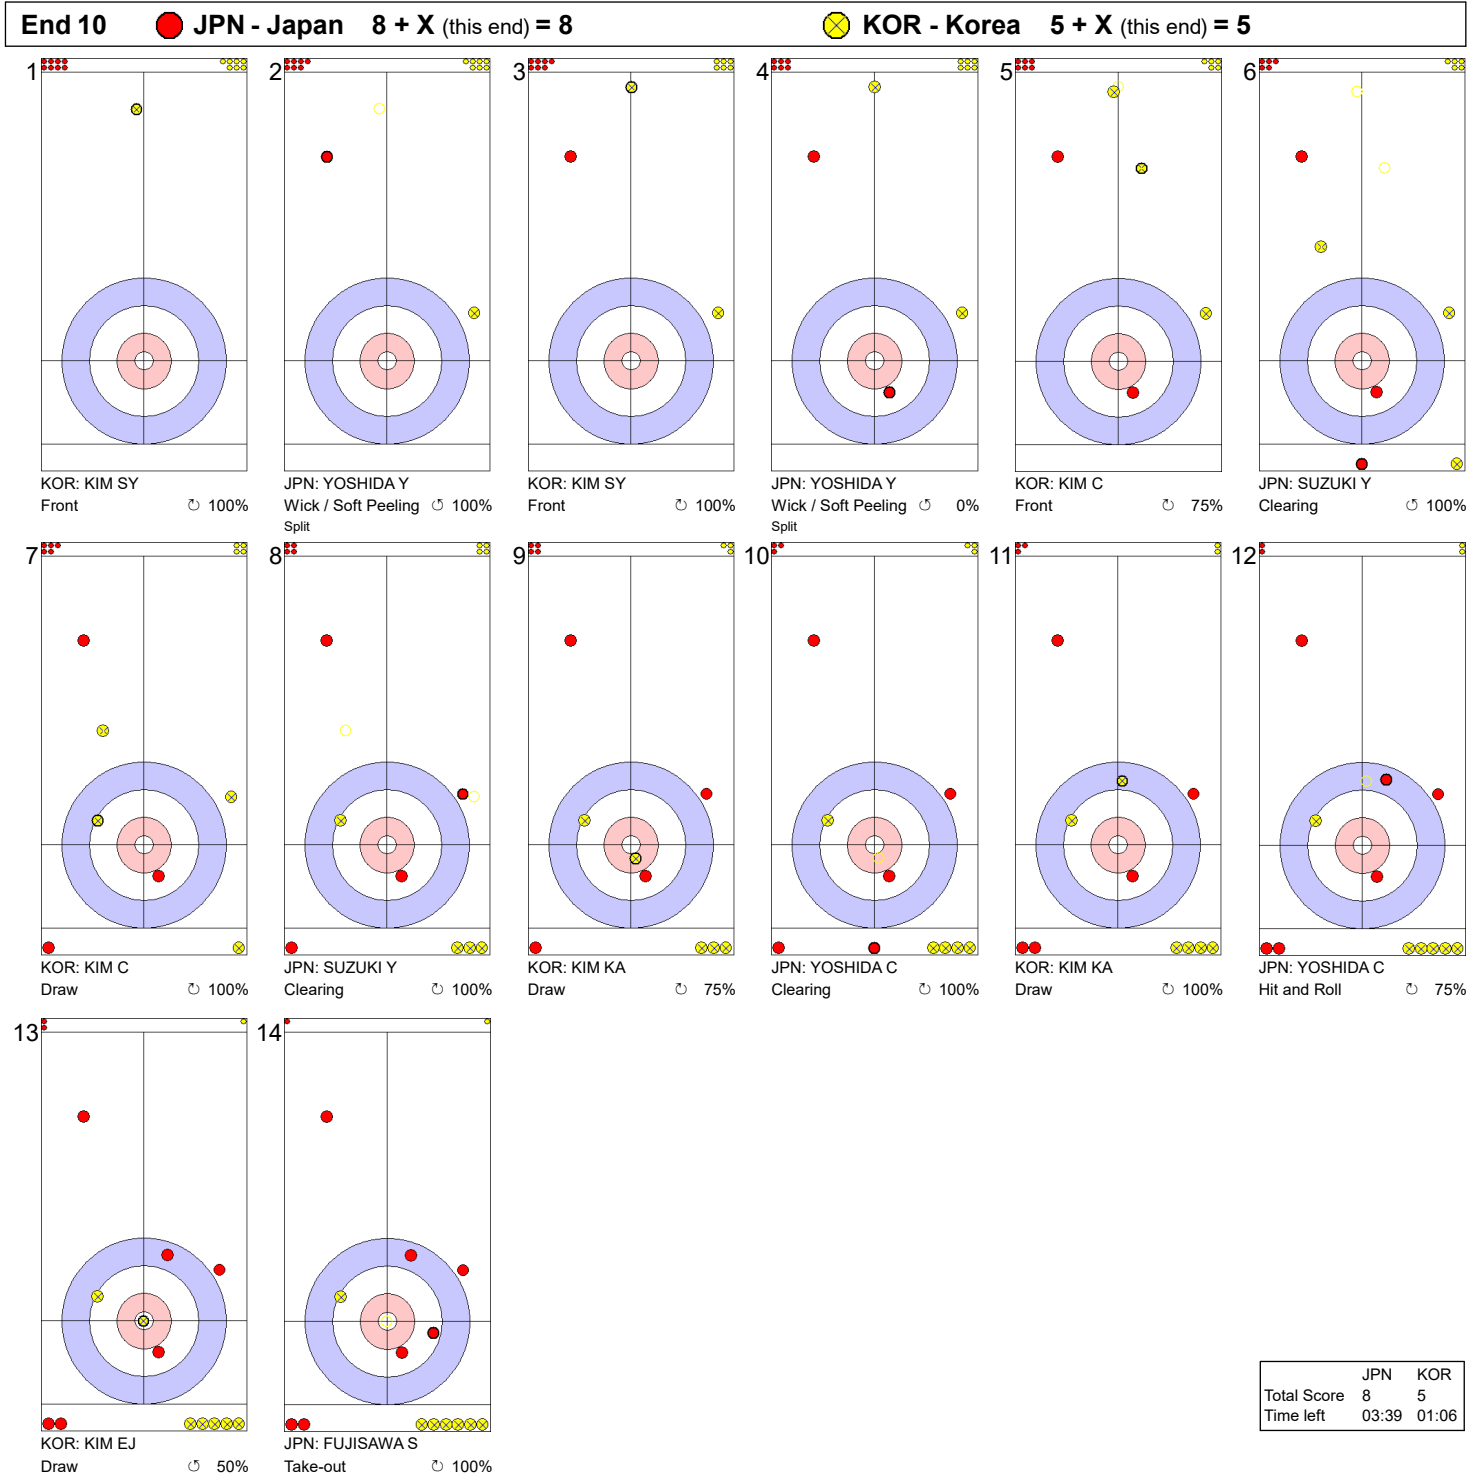

Game - Shot by Shot

Legend:
 ↻ Clockwise ↺ Counter-clockwise - Not considered

Game - Shot by Shot

Legend:
 ↻ Clockwise ↺ Counter-clockwise - Not considered

Game - Shot by Shot

Legend:
 ↻ Clockwise ↺ Counter-clockwise - Not considered

Game - Shot by Shot

Legend:
 ↻ Clockwise ↺ Counter-clockwise - Not considered

Game - Shot by Shot

Legend:
 ↻ Clockwise ↺ Counter-clockwise - Not considered

Game - Shot by Shot

End 9 ● **JPN - Japan** **8 + 0** (this end) = **8** ● **KOR - Korea** **3 + 2** (this end) = **5**

	JPN	KOR
Total Score	8	5
Time left		

Legend:
 ↻ Clockwise ↺ Counter-clockwise - Not considered

Game - Shot by Shot

Legend:
 ↻ Clockwise ↺ Counter-clockwise - Not considered
 X Unfinished end due to concession