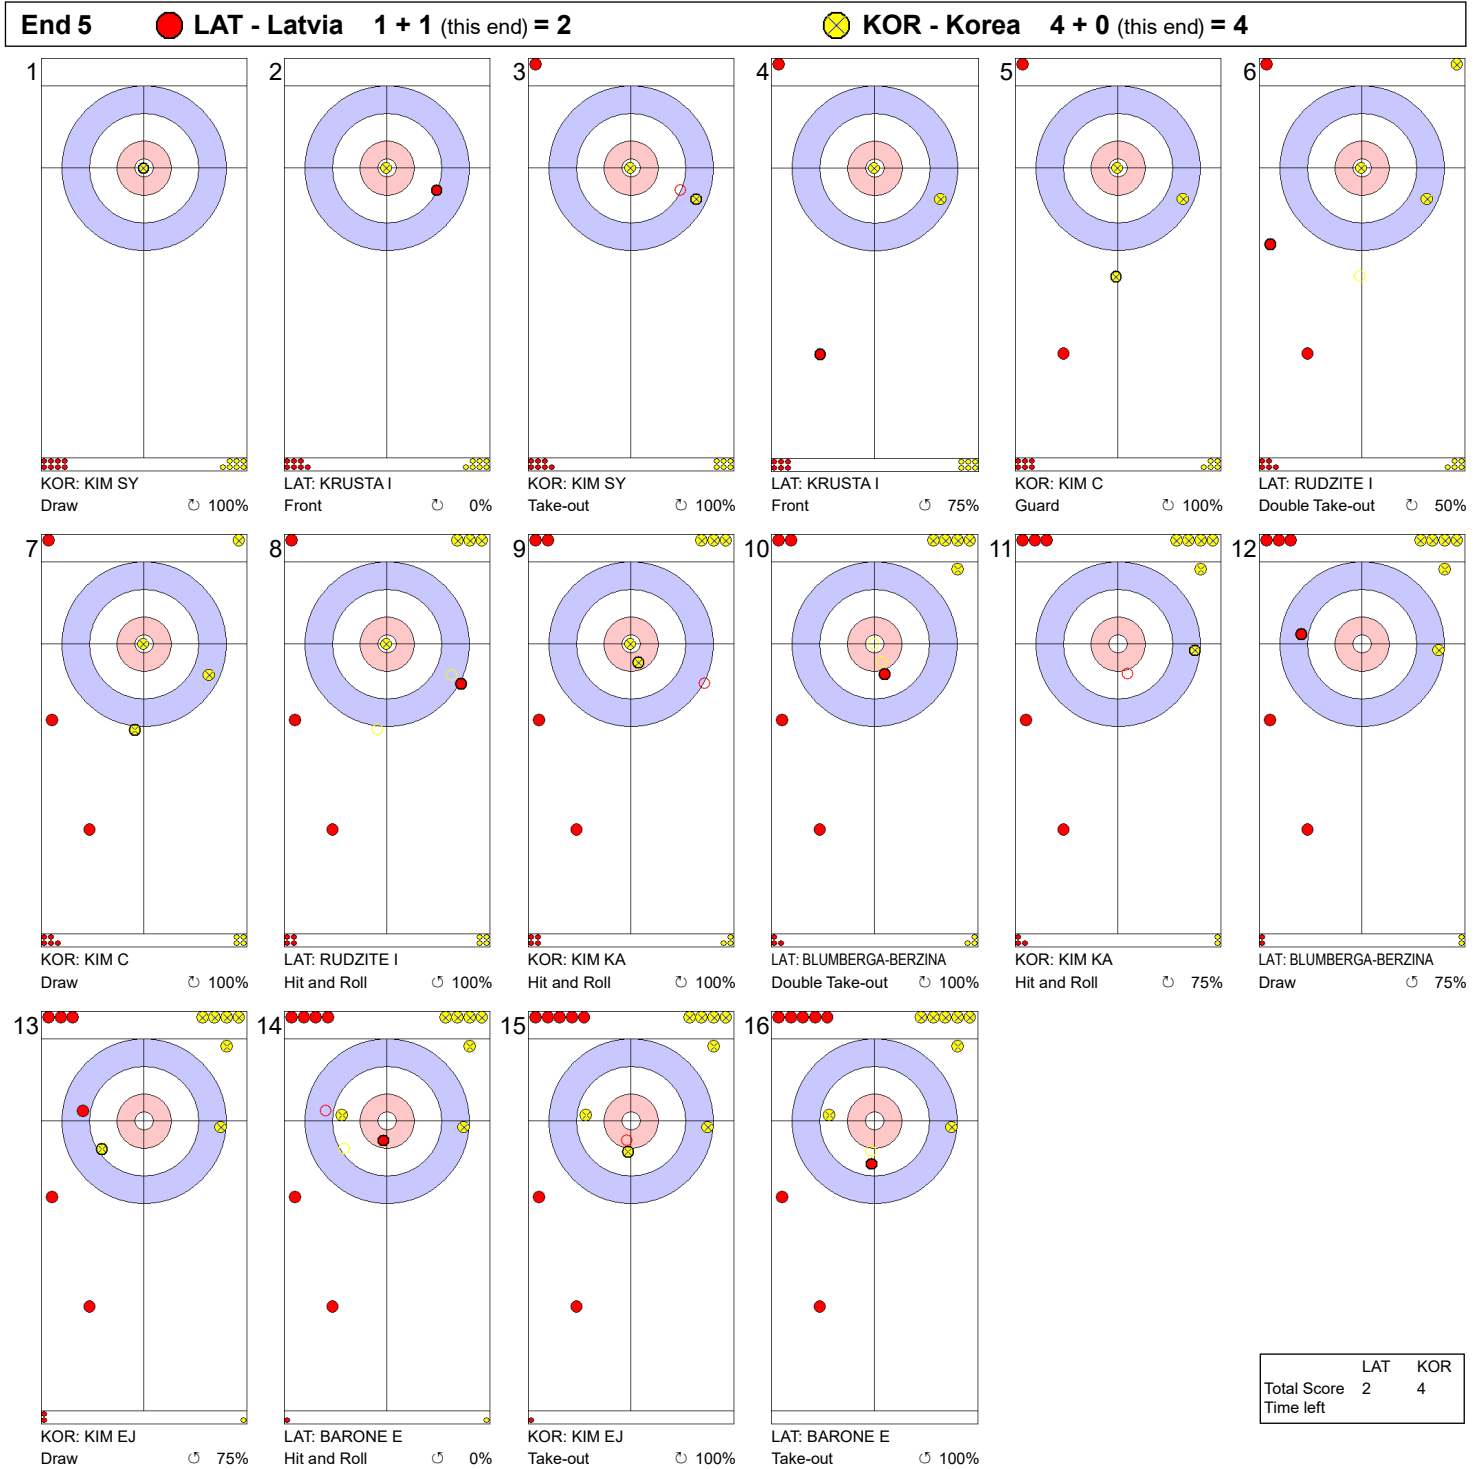

### Game - Shot by Shot

**Legend:**  
 ↻ Clockwise      ↺ Counter-clockwise      - Not considered

**Game - Shot by Shot**

**Legend:**  
 ↻ Clockwise      ↺ Counter-clockwise      - Not considered

**Game - Shot by Shot**

**End 3**    **LAT - Latvia**    0 + 1 (this end) = 1    **KOR - Korea**    3 + 0 (this end) = 3

**Legend:**  
 Clockwise      Counter-clockwise      - Not considered

**Game - Shot by Shot**

**Legend:**  
 ↻ Clockwise      ↺ Counter-clockwise      - Not considered

**Game - Shot by Shot**

**Legend:**  
 ↻ Clockwise      ↺ Counter-clockwise      - Not considered

**Game - Shot by Shot**

**Legend:**  
 ↻ Clockwise      ↺ Counter-clockwise      - Not considered

**Game - Shot by Shot**

**Legend:**  
 ↻ Clockwise      ↺ Counter-clockwise      - Not considered

**Game - Shot by Shot**

**Legend:**  
 ↻ Clockwise      ↺ Counter-clockwise      - Not considered

**Game - Shot by Shot**

**Legend:**  
 ↻ Clockwise      ↺ Counter-clockwise      - Not considered