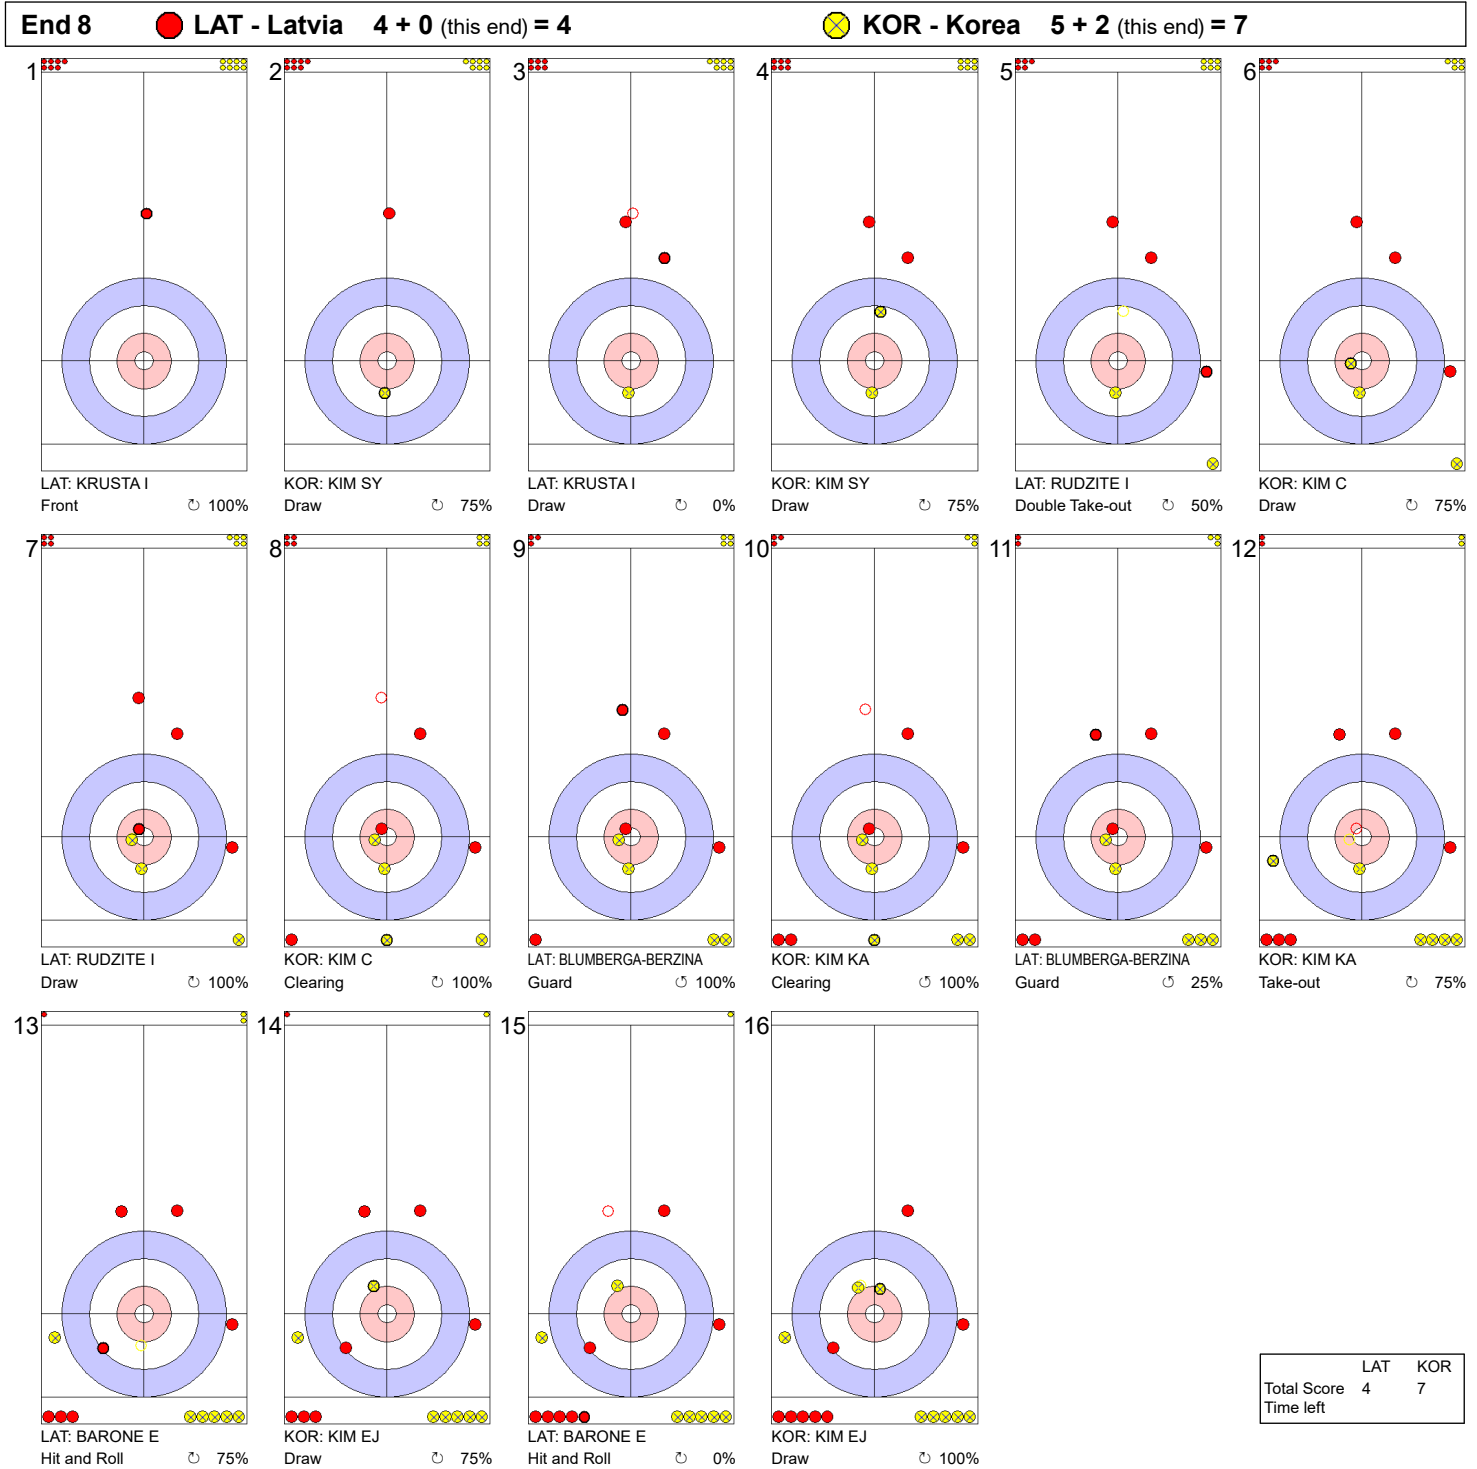

**End 3**    **LAT - Latvia**    0 + 1 (this end) = 1    **KOR - Korea**    3 + 0 (this end) = 3

**Legend:**  
 Clockwise      Counter-clockwise      - Not considered

**Game - Shot by Shot**

**Legend:**  
 ↻ Clockwise      ↺ Counter-clockwise      - Not considered

**Game - Shot by Shot**

**Legend:**  
 ↻ Clockwise      ↺ Counter-clockwise      - Not considered

**Game - Shot by Shot**

**Legend:**  
 ↻ Clockwise      ↺ Counter-clockwise      - Not considered

**Game - Shot by Shot**

**Legend:**  
 ↻ Clockwise      ↺ Counter-clockwise      - Not considered

**Game - Shot by Shot**

**Legend:**  
 ↻ Clockwise      ↺ Counter-clockwise      - Not considered

**Game - Shot by Shot**

**Legend:**  
 ↻ Clockwise      ↺ Counter-clockwise      - Not considered

**Game - Shot by Shot**

**Legend:**  
 ↻ Clockwise      ↻ Counter-clockwise      - Not considered