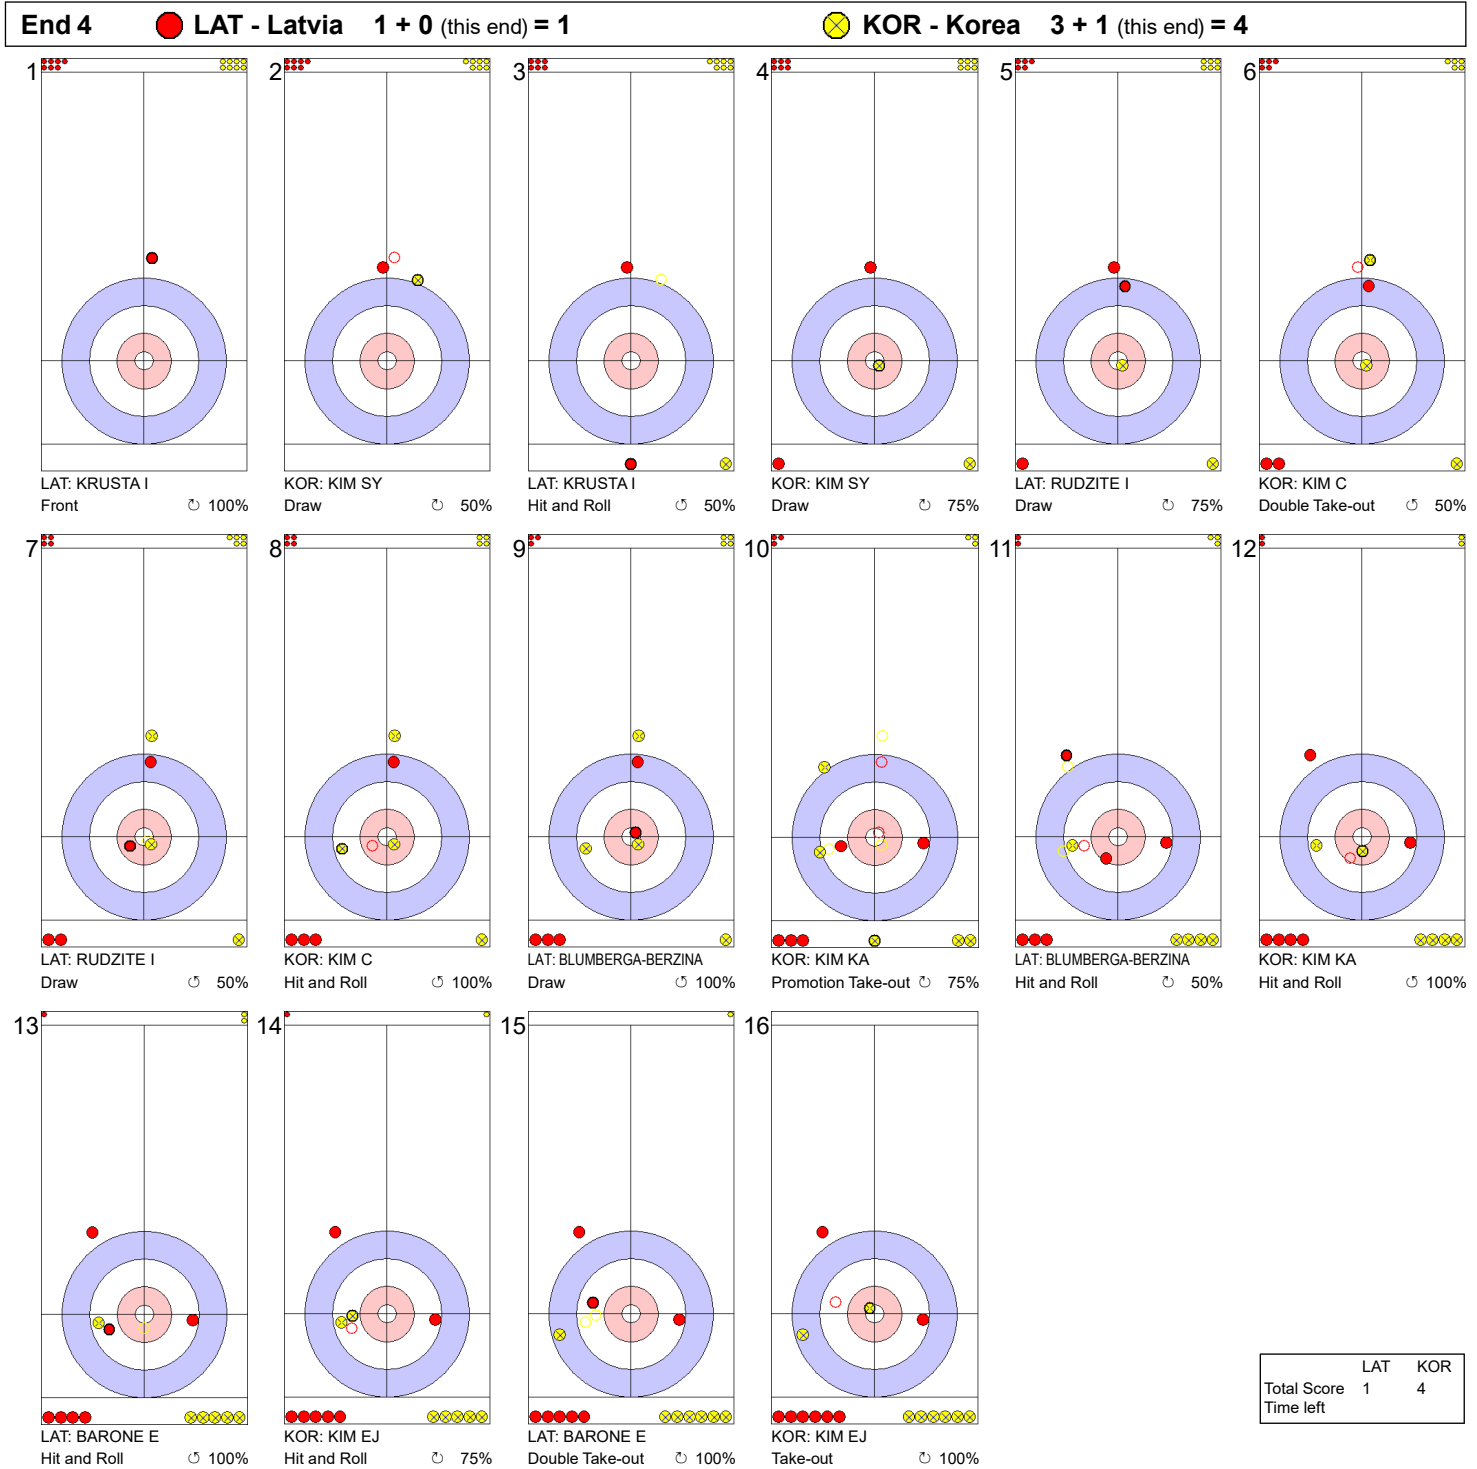

### Game - Shot by Shot

**Legend:**  
 ↻ Clockwise      ↺ Counter-clockwise      - Not considered

**Game - Shot by Shot**

**Legend:**  
 ↻ Clockwise      ↺ Counter-clockwise      - Not considered

**Game - Shot by Shot**

**End 3**    **LAT - Latvia**    0 + 1 (this end) = 1    **KOR - Korea**    3 + 0 (this end) = 3

**Legend:**  
 Clockwise      Counter-clockwise      - Not considered

**Game - Shot by Shot**

**Legend:**  
 ↻ Clockwise      ↺ Counter-clockwise      - Not considered

**Game - Shot by Shot**

**Legend:**  
 ↻ Clockwise      ↺ Counter-clockwise      - Not considered

**Game - Shot by Shot**

**Legend:**  
 ↻ Clockwise      ↺ Counter-clockwise      - Not considered

**Game - Shot by Shot**

**Game - Shot by Shot**

**Legend:**  
 ↻ Clockwise      ↻ Counter-clockwise      - Not considered