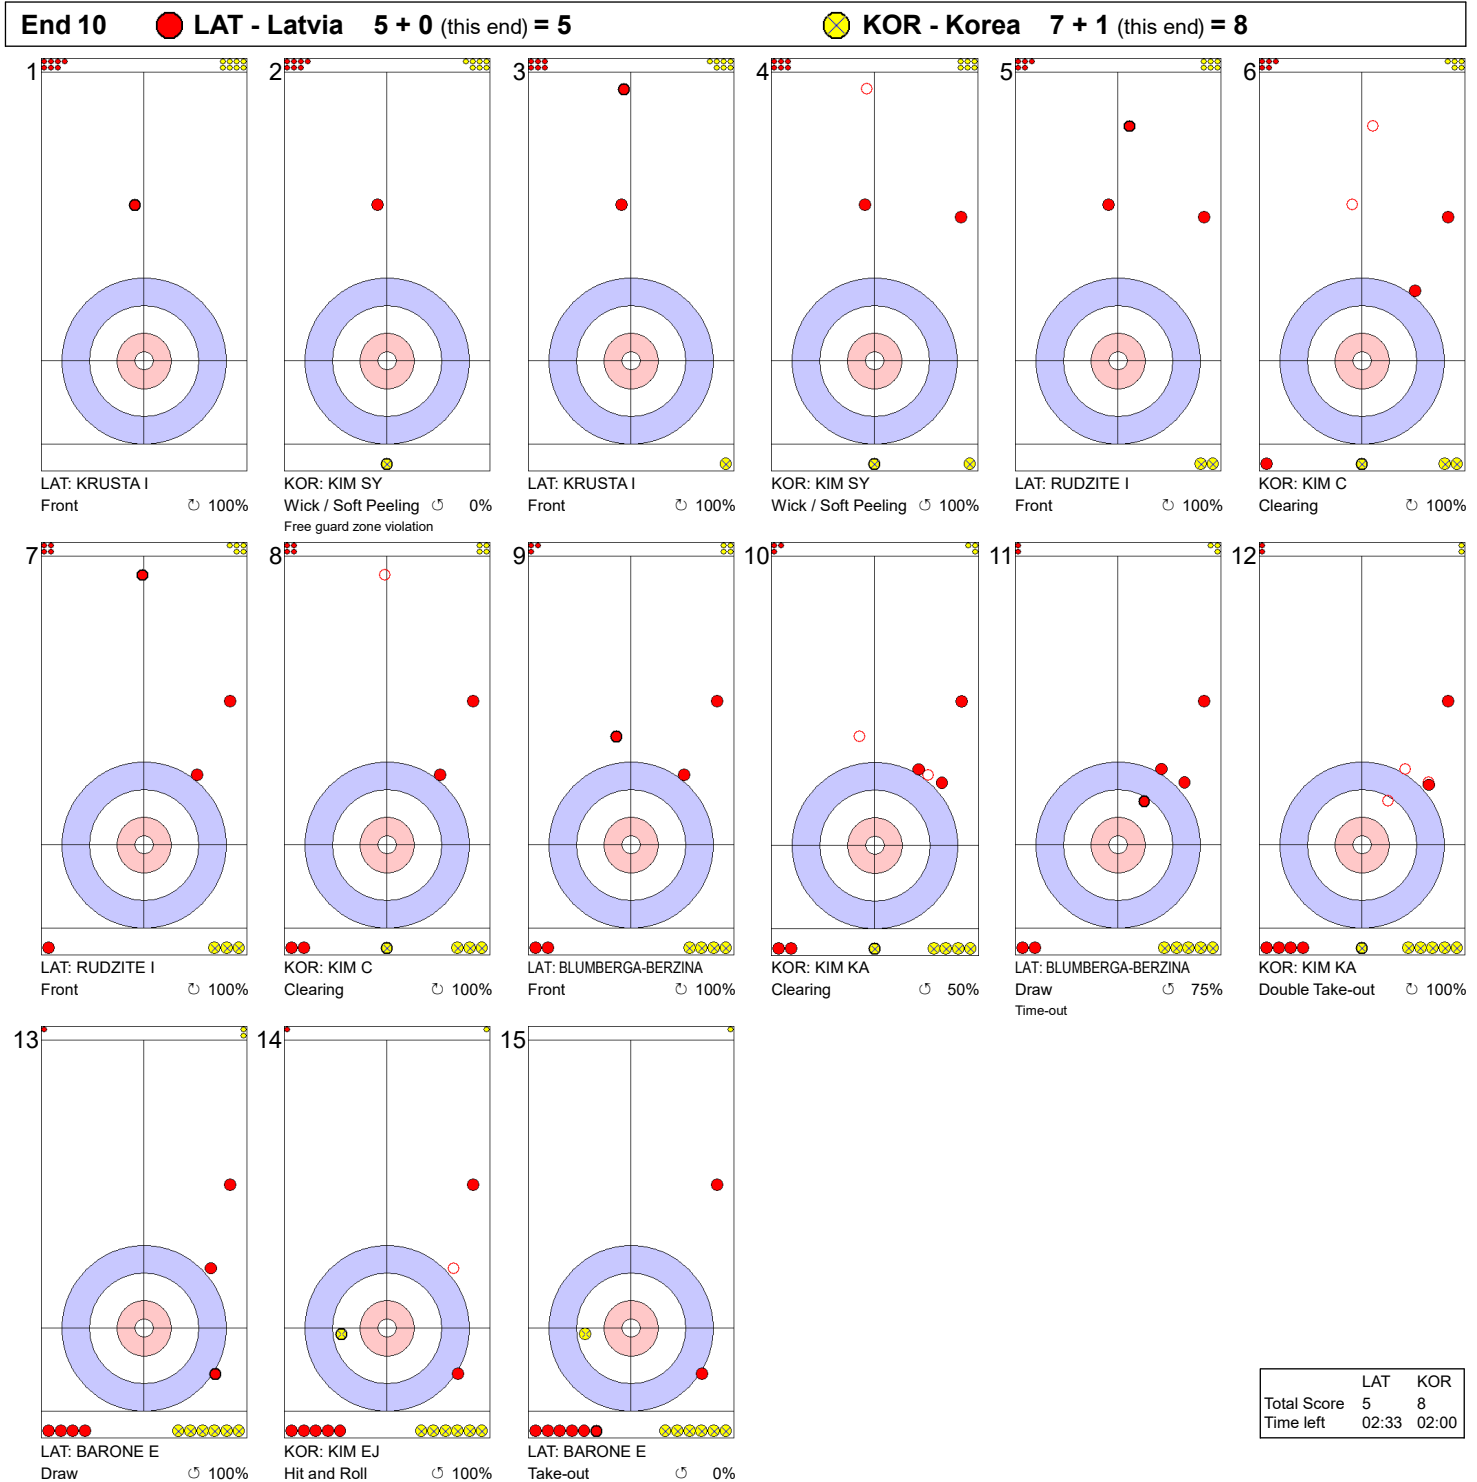

**End 3**    **LAT - Latvia**    0 + 1 (this end) = 1    **KOR - Korea**    3 + 0 (this end) = 3

**Legend:**  
 Clockwise      Counter-clockwise      - Not considered

**Game - Shot by Shot**

**Legend:**  
 ↻ Clockwise      ↺ Counter-clockwise      - Not considered

**Game - Shot by Shot**

**Legend:**  
 ↻ Clockwise      ↺ Counter-clockwise      - Not considered

**Game - Shot by Shot**

**Legend:**  
 ↻ Clockwise      ↺ Counter-clockwise      - Not considered

**Game - Shot by Shot**

**Legend:**  
 ↻ Clockwise      ↺ Counter-clockwise      - Not considered

**Game - Shot by Shot**

**Legend:**  
 ↻ Clockwise      ↺ Counter-clockwise      - Not considered

**Game - Shot by Shot**

**Legend:**  
 ↻ Clockwise      ↺ Counter-clockwise      - Not considered

**Game - Shot by Shot**

**Legend:**  
 ↻ Clockwise      ↻ Counter-clockwise      - Not considered