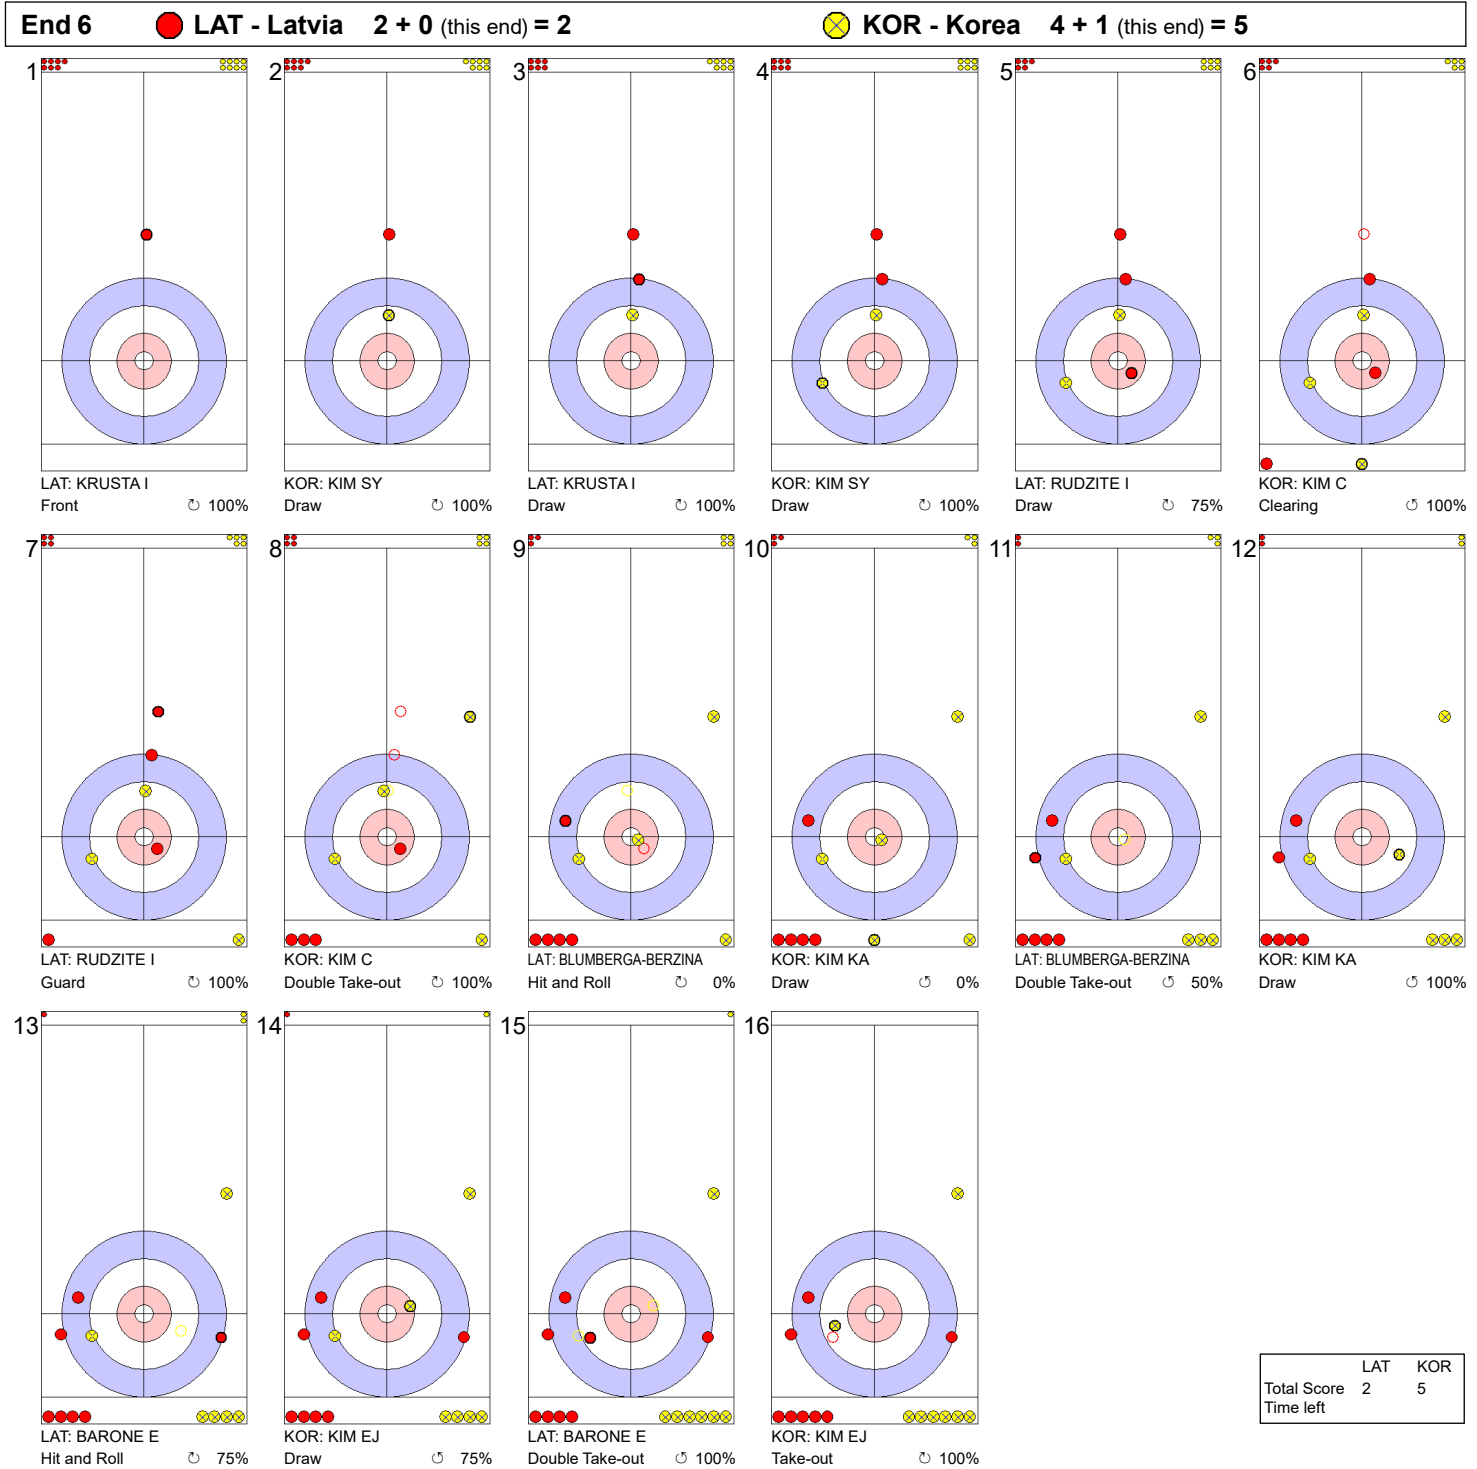

**End 3**    **LAT - Latvia**    0 + 1 (this end) = 1    **KOR - Korea**    3 + 0 (this end) = 3

**Legend:**  
 Clockwise      Counter-clockwise      - Not considered

**Game - Shot by Shot**

**Legend:**  
 ↻ Clockwise      ↺ Counter-clockwise      - Not considered

**Game - Shot by Shot**

**Legend:**  
 ↻ Clockwise      ↺ Counter-clockwise      - Not considered

**Game - Shot by Shot**

**Legend:**  
 ↻ Clockwise      ↺ Counter-clockwise      - Not considered

**Game - Shot by Shot**

**Legend:**  
 ↻ Clockwise      ↺ Counter-clockwise      - Not considered

**Game - Shot by Shot**

**Legend:**  
 ↻ Clockwise      ↺ Counter-clockwise      - Not considered

**Game - Shot by Shot**

**Legend:**  
 ↻ Clockwise      ↺ Counter-clockwise      - Not considered

**Game - Shot by Shot**

**Legend:**  
 ↻ Clockwise      ↻ Counter-clockwise      - Not considered