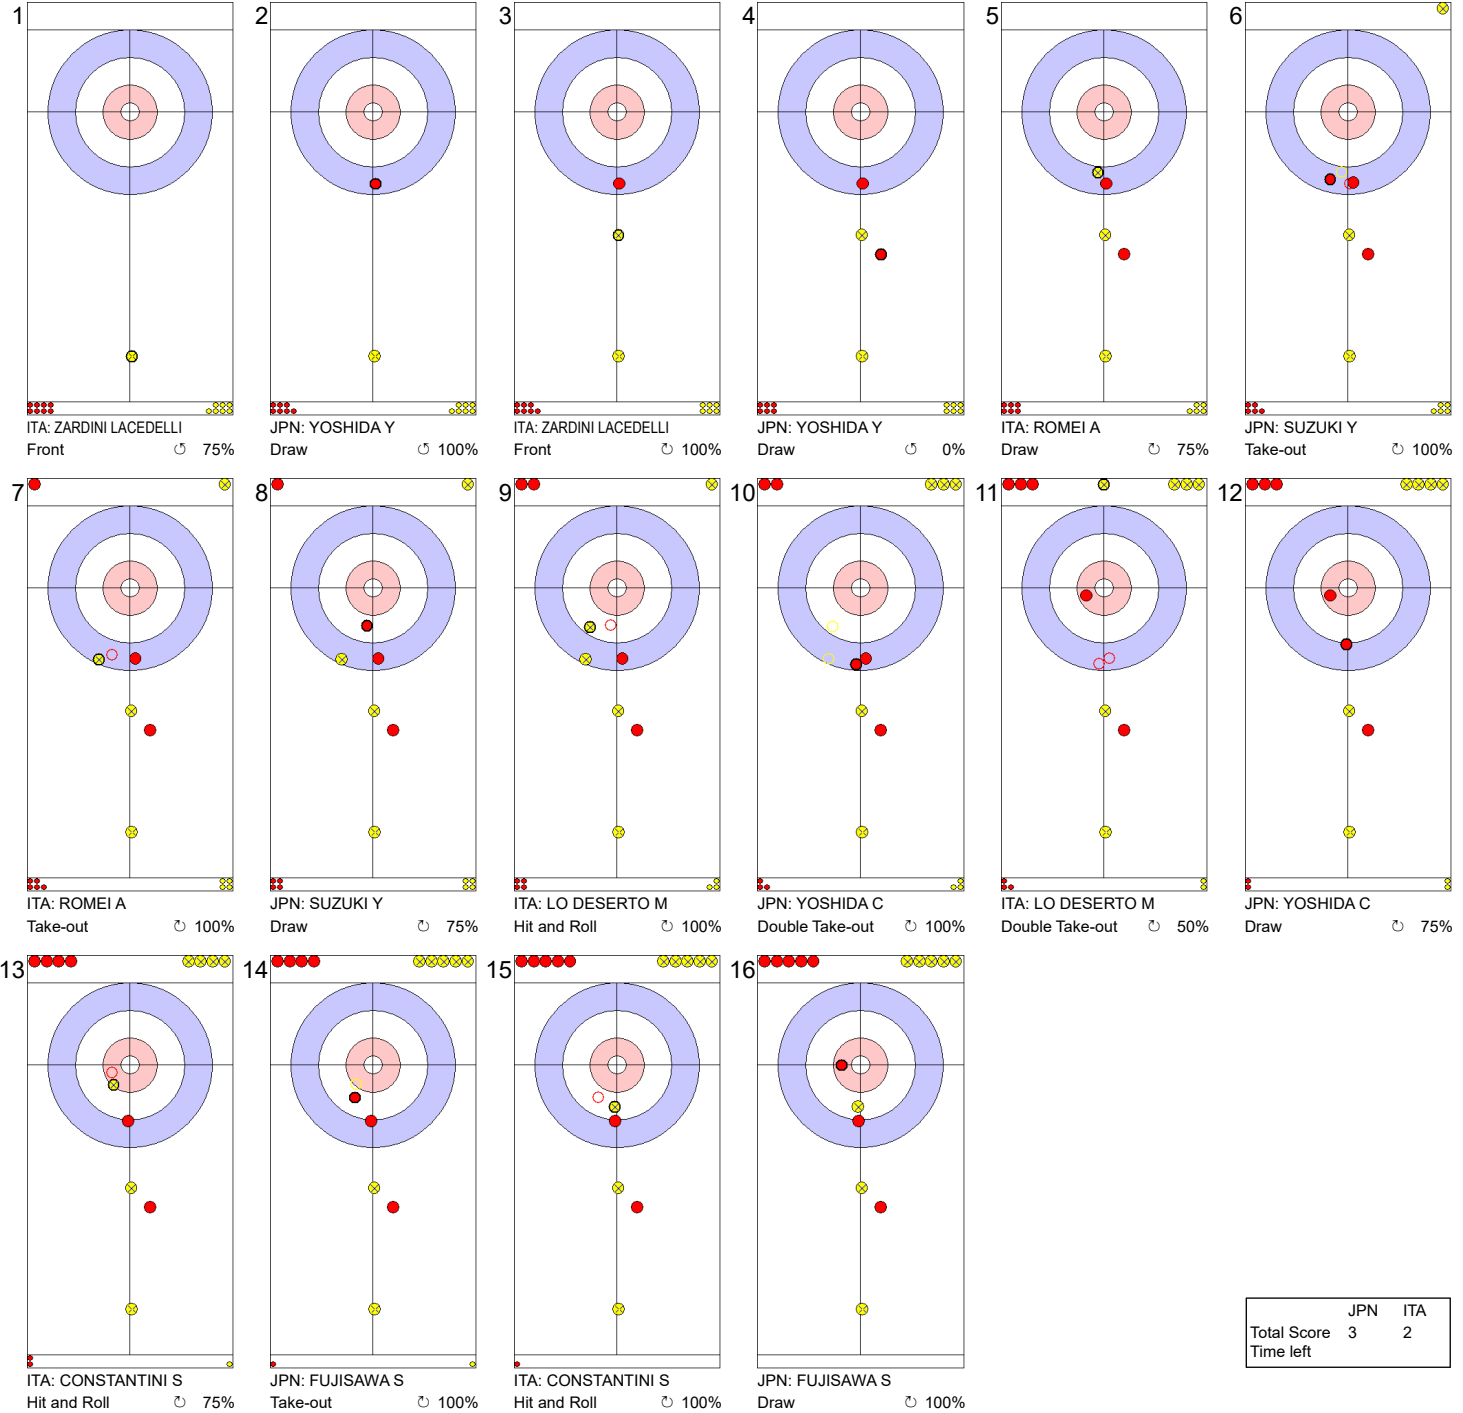

Game - Shot by Shot

Legend:
 ↻ Clockwise ↺ Counter-clockwise - Not considered

Game - Shot by Shot

Legend:
 ↻ Clockwise ↺ Counter-clockwise - Not considered

Game - Shot by Shot

End 3 ● **JPN - Japan 2 + 1 (this end) = 3**

⊗ **ITA - Italy 2 + 0 (this end) = 2**

	JPN	ITA
Total Score	3	2
Time left		

Legend:
 ↻ Clockwise ↺ Counter-clockwise - Not considered

Game - Shot by Shot

Legend:
 ↻ Clockwise ↺ Counter-clockwise - Not considered

Game - Shot by Shot

End 5 ● **JPN - Japan** 3 + 1 (this end) = 4 ● **ITA - Italy** 4 + 0 (this end) = 4

	JPN	ITA
Total Score	4	4
Time left		

Legend:
 ↻ Clockwise ↺ Counter-clockwise - Not considered

Game - Shot by Shot

Legend:
 ↻ Clockwise ↺ Counter-clockwise - Not considered

Game - Shot by Shot

Legend:
 ↻ Clockwise ↺ Counter-clockwise - Not considered

Game - Shot by Shot

Legend:
 ↻ Clockwise ↻ Counter-clockwise - Not considered