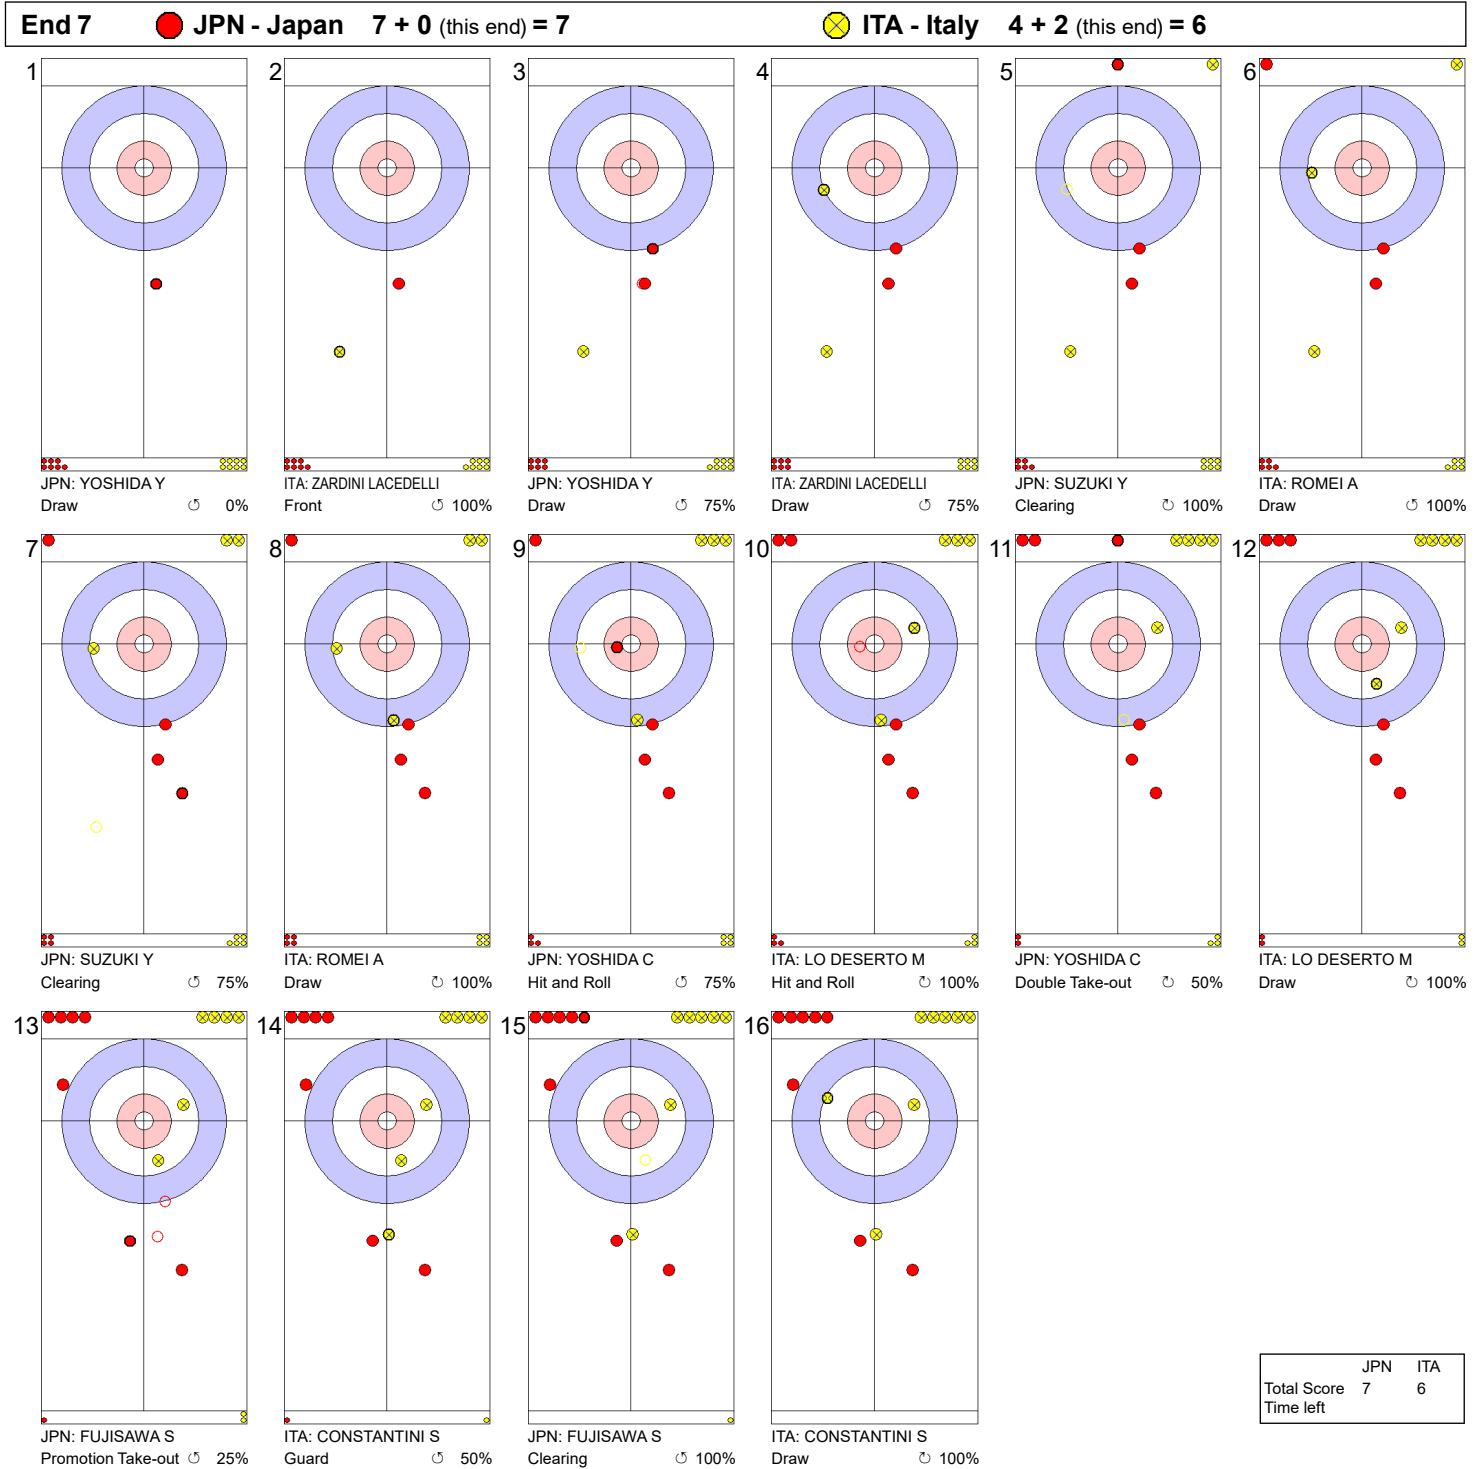

Game - Shot by Shot

Legend:
 ↻ Clockwise ↺ Counter-clockwise - Not considered

Game - Shot by Shot

Legend:
 ↻ Clockwise ↺ Counter-clockwise - Not considered

Game - Shot by Shot

End 3 ● **JPN - Japan 2 + 1 (this end) = 3**

⊗ **ITA - Italy 2 + 0 (this end) = 2**

	JPN	ITA
Total Score	3	2
Time left		

Legend:
 ↻ Clockwise ↺ Counter-clockwise - Not considered

Game - Shot by Shot

Legend:
 ↻ Clockwise ↺ Counter-clockwise - Not considered

Game - Shot by Shot

End 5 ● **JPN - Japan** 3 + 1 (this end) = 4 ● **ITA - Italy** 4 + 0 (this end) = 4

	JPN	ITA
Total Score	4	4
Time left		

Legend:
 ↻ Clockwise ↺ Counter-clockwise - Not considered

Game - Shot by Shot

Legend:
 ↻ Clockwise ↺ Counter-clockwise - Not considered

Game - Shot by Shot

Legend:
 ↻ Clockwise ↺ Counter-clockwise - Not considered

Game - Shot by Shot

Legend:
 ↻ Clockwise ↻ Counter-clockwise - Not considered