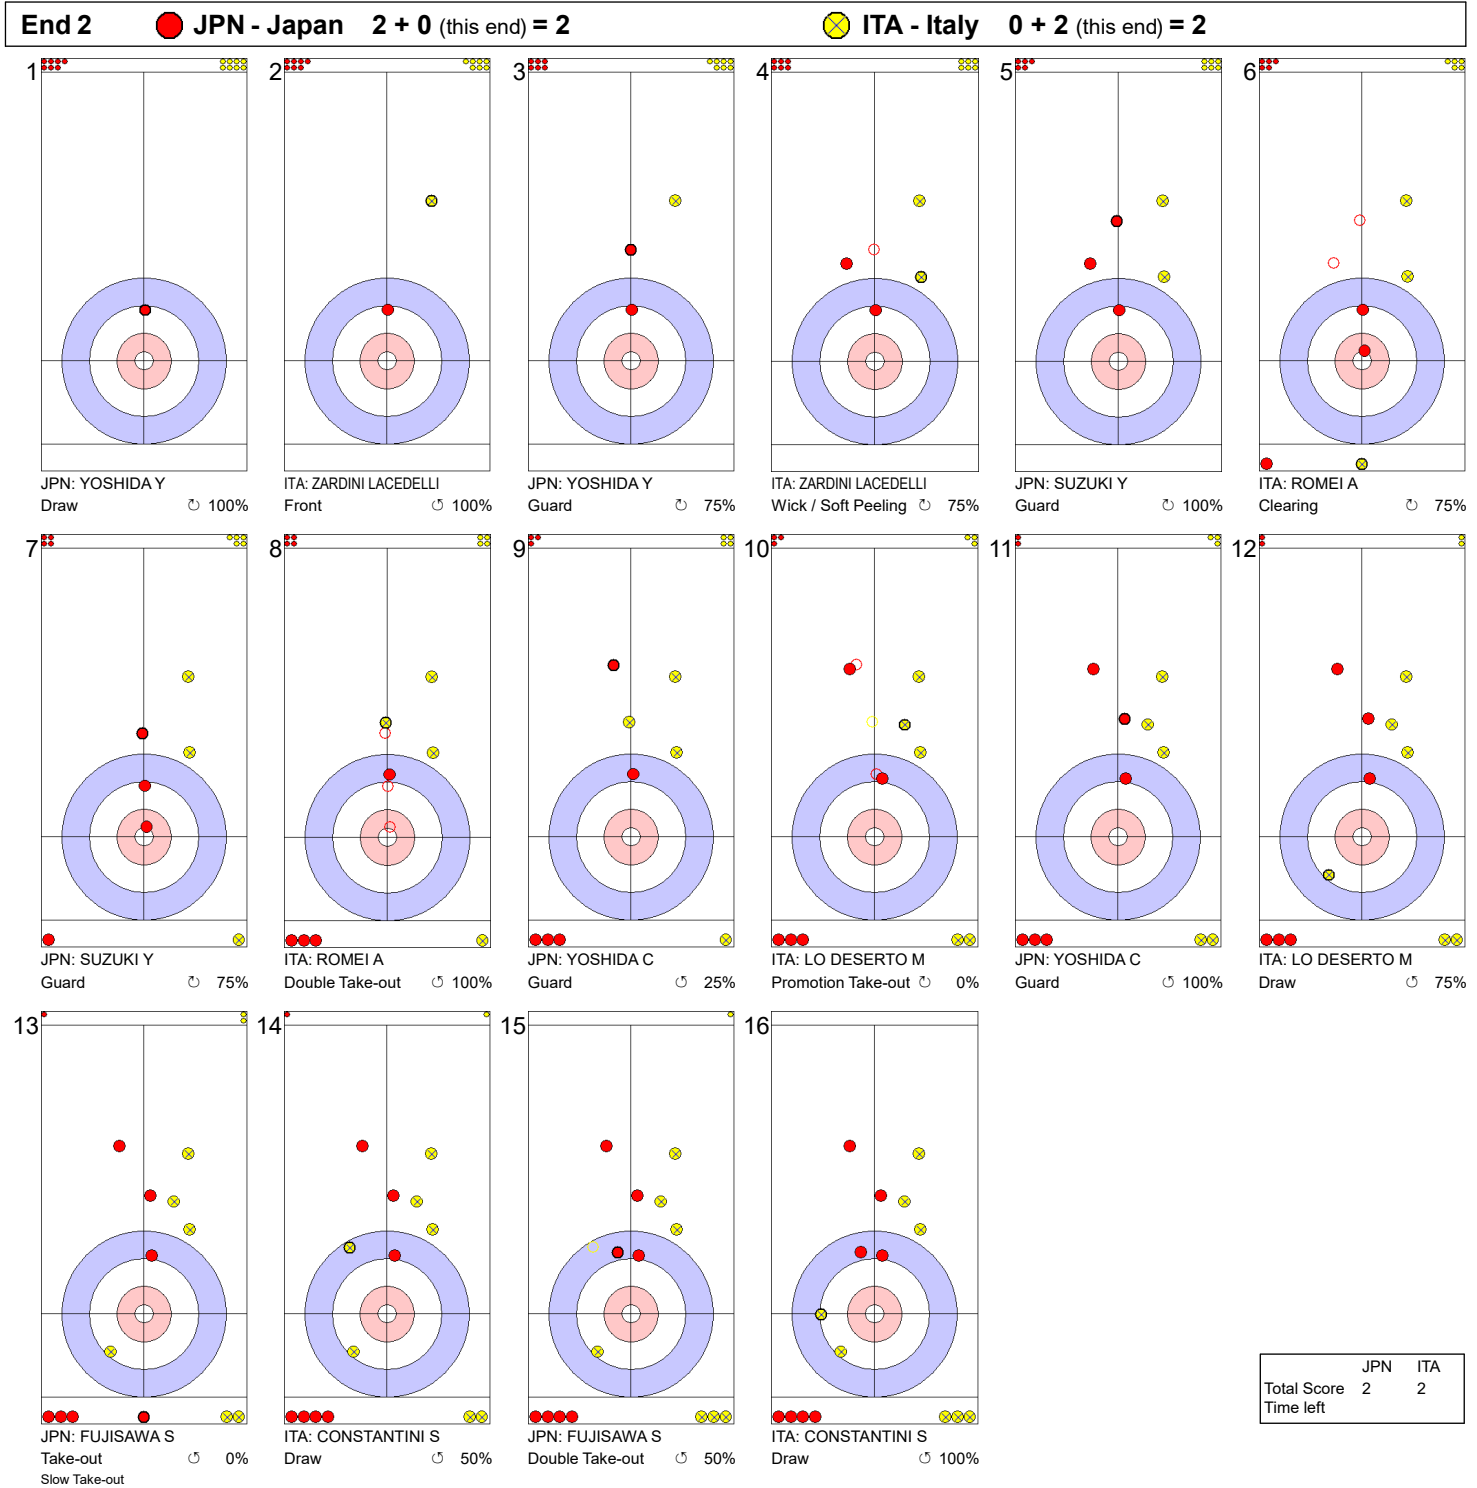

Game - Shot by Shot

Legend:
 ↻ Clockwise ↺ Counter-clockwise - Not considered

Game - Shot by Shot

Legend:
 ↻ Clockwise ↺ Counter-clockwise - Not considered

Game - Shot by Shot

End 3 ● **JPN - Japan 2 + 1 (this end) = 3**

⊗ **ITA - Italy 2 + 0 (this end) = 2**

	JPN	ITA
Total Score	3	2
Time left		

Legend:
 ↻ Clockwise ↺ Counter-clockwise - Not considered

Game - Shot by Shot

Legend:
 ↻ Clockwise ↺ Counter-clockwise - Not considered

Game - Shot by Shot

End 5 ● **JPN - Japan** 3 + 1 (this end) = 4 ● **ITA - Italy** 4 + 0 (this end) = 4

	JPN	ITA
Total Score	4	4
Time left		

Legend:
 ↻ Clockwise ↺ Counter-clockwise - Not considered

Game - Shot by Shot

Legend:
 ↻ Clockwise ↺ Counter-clockwise - Not considered

Game - Shot by Shot

Legend:
 ↻ Clockwise ↺ Counter-clockwise - Not considered

Game - Shot by Shot

Legend:
 ↻ Clockwise ↻ Counter-clockwise - Not considered