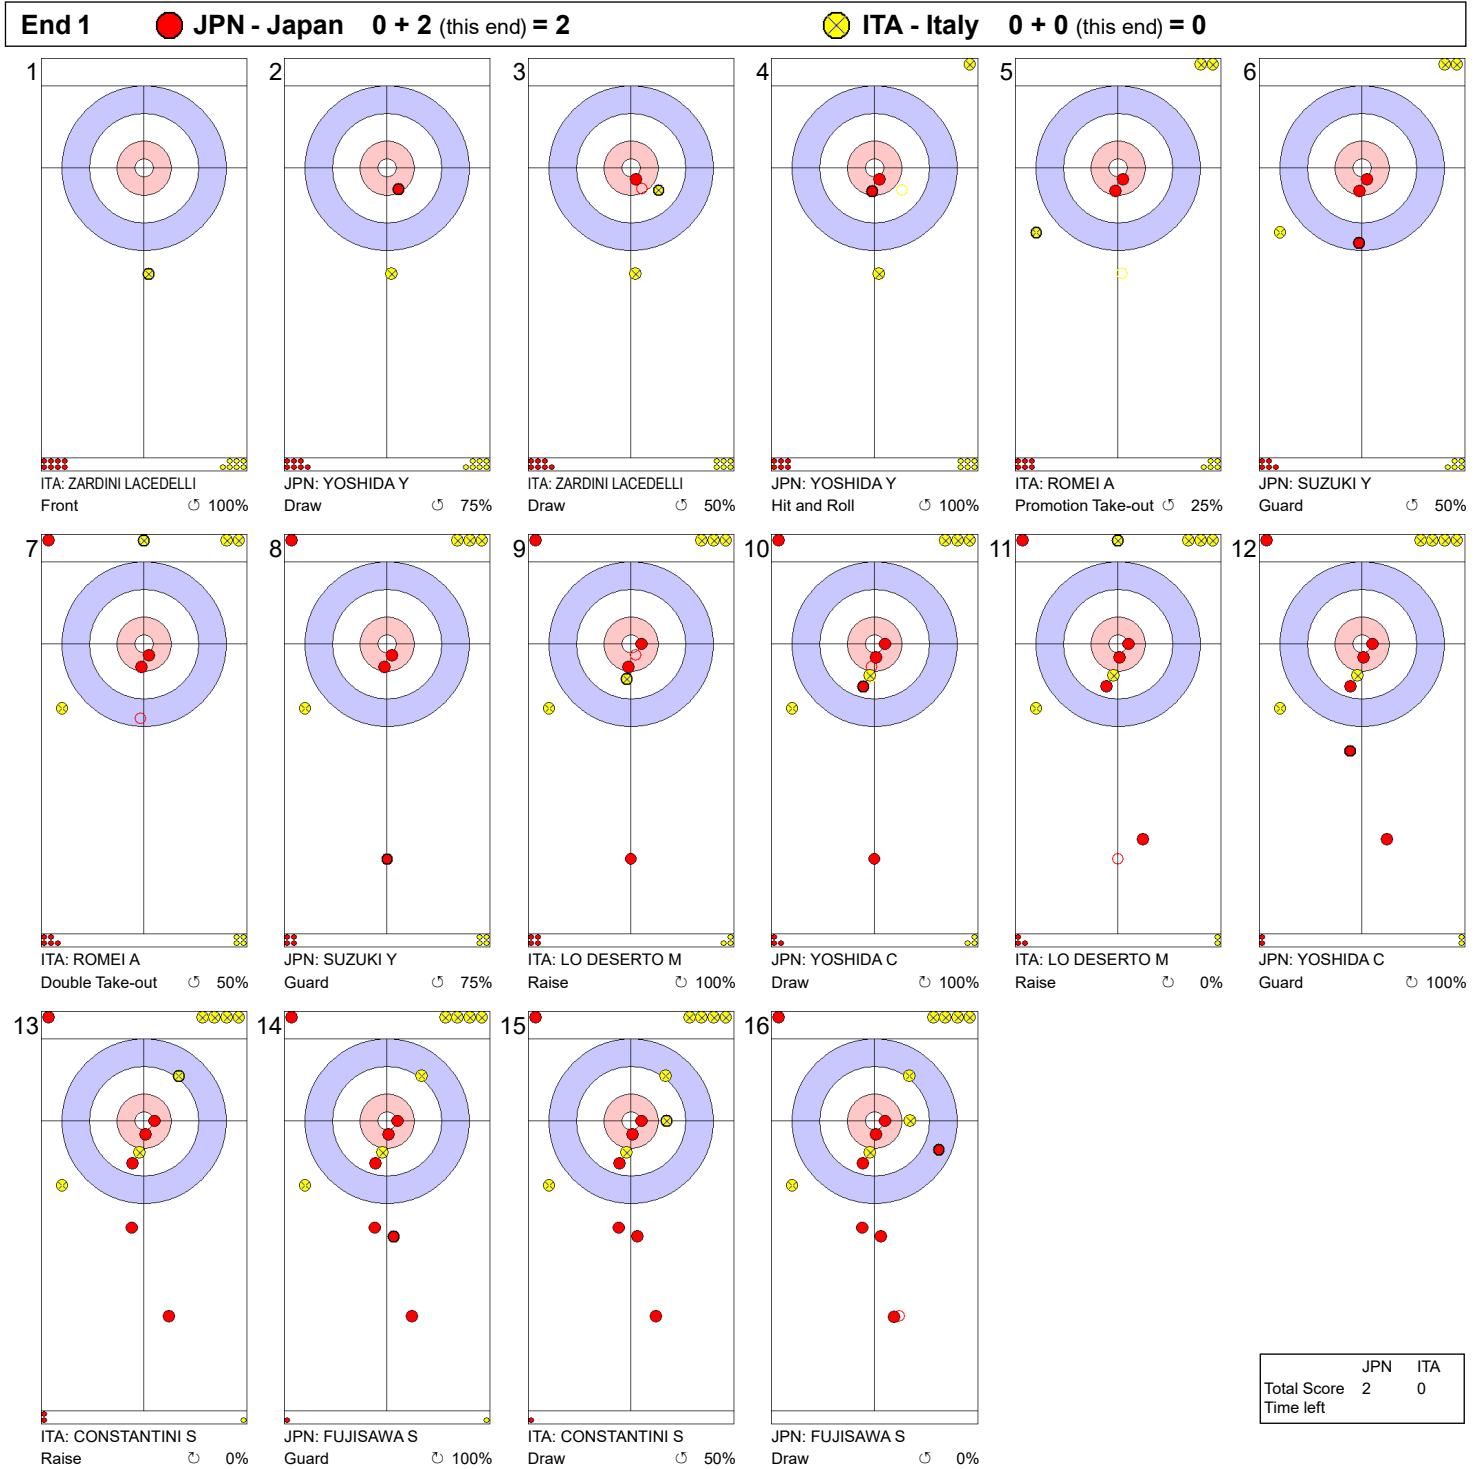

Game - Shot by Shot

Legend:
 ↻ Clockwise ↺ Counter-clockwise - Not considered

Game - Shot by Shot

Legend:
 ↻ Clockwise ↺ Counter-clockwise - Not considered

Game - Shot by Shot

End 3 ● **JPN - Japan 2 + 1 (this end) = 3**

⊗ **ITA - Italy 2 + 0 (this end) = 2**

	JPN	ITA
Total Score	3	2
Time left		

Legend:
 ↻ Clockwise ↺ Counter-clockwise - Not considered

Game - Shot by Shot

Legend:
 ↻ Clockwise ↺ Counter-clockwise - Not considered

Game - Shot by Shot

End 5 ● **JPN - Japan** 3 + 1 (this end) = 4 ● **ITA - Italy** 4 + 0 (this end) = 4

	JPN	ITA
Total Score	4	4
Time left		

Legend:
 ↻ Clockwise ↺ Counter-clockwise - Not considered

Game - Shot by Shot

Legend:
 ↻ Clockwise ↺ Counter-clockwise - Not considered

Game - Shot by Shot

Legend:
 ↻ Clockwise ↺ Counter-clockwise - Not considered

Game - Shot by Shot

Legend:
 ↻ Clockwise ↻ Counter-clockwise - Not considered