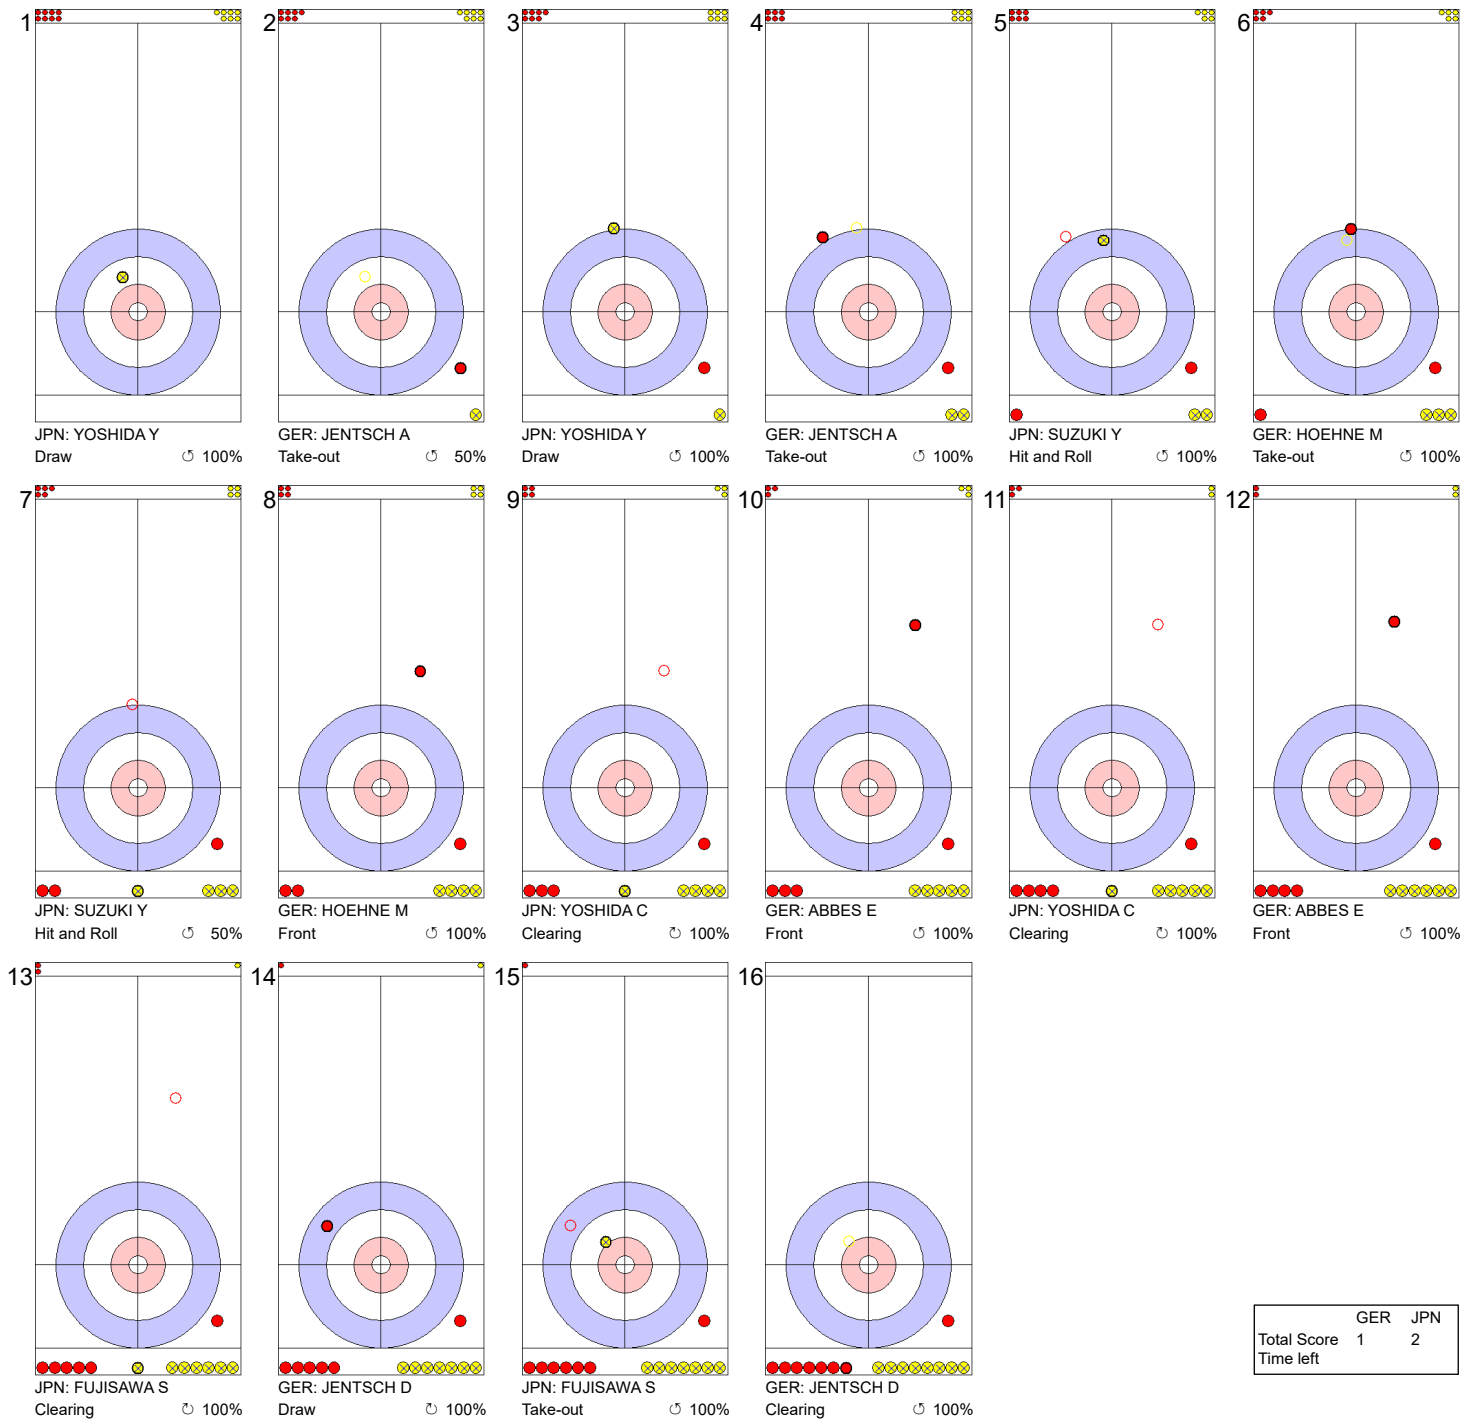

Game - Shot by Shot

Legend:
 ⤵ Clockwise ⤴ Counter-clockwise - Not considered

Game - Shot by Shot

Legend:
 ↻ Clockwise ↺ Counter-clockwise - Not considered

Game - Shot by Shot

Legend:
 ⤵ Clockwise ⤴ Counter-clockwise - Not considered

Game - Shot by Shot

End 4 ● **GER - Germany** 1 + 0 (this end) = 1 ● **JPN - Japan** 2 + 0 (this end) = 2

Legend:
 ⤵ Clockwise ⤴ Counter-clockwise - Not considered

Game - Shot by Shot

End 5 ● GER - Germany 1 + 1 (this end) = 2

⊗ JPN - Japan 2 + 0 (this end) = 2

	GER	JPN
Total Score	2	2
Time left		

Legend:
 ↻ Clockwise ↺ Counter-clockwise - Not considered

Game - Shot by Shot

Legend:
 ↻ Clockwise ↺ Counter-clockwise - Not considered

Game - Shot by Shot

Legend:
 ↻ Clockwise ↺ Counter-clockwise - Not considered