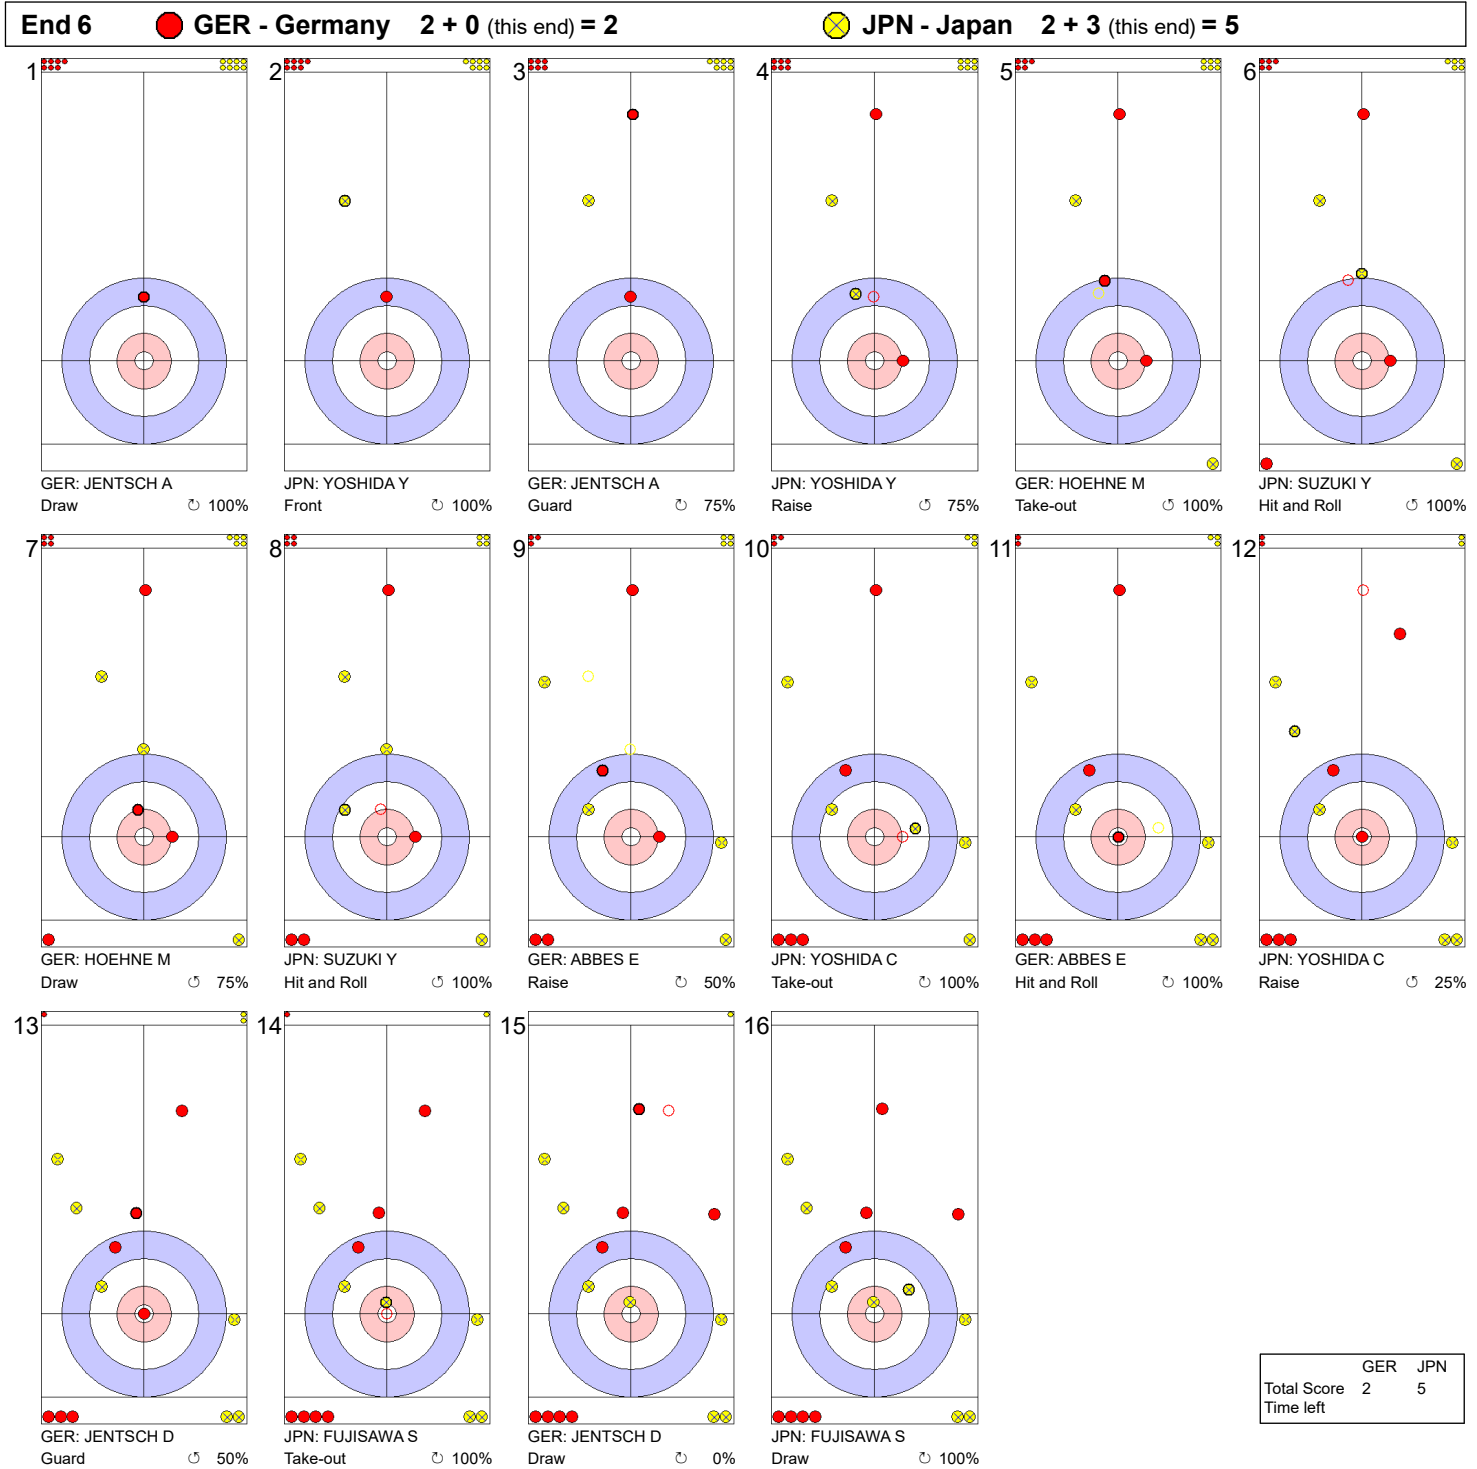

Game - Shot by Shot

End 4 ● **GER - Germany** 1 + 0 (this end) = 1 ● **JPN - Japan** 2 + 0 (this end) = 2

Legend:
 ⤵ Clockwise ⤴ Counter-clockwise - Not considered

Game - Shot by Shot

End 5 ● GER - Germany 1 + 1 (this end) = 2

⊗ JPN - Japan 2 + 0 (this end) = 2

	GER	JPN
Total Score	2	2
Time left		

Legend:
 ↻ Clockwise ↺ Counter-clockwise - Not considered

Game - Shot by Shot

Legend:
 ↻ Clockwise ↺ Counter-clockwise - Not considered

Game - Shot by Shot

Legend:
 ↻ Clockwise ↺ Counter-clockwise - Not considered

Game - Shot by Shot

Legend:
 ↻ Clockwise ↺ Counter-clockwise - Not considered

Game - Shot by Shot

Legend:
 ↻ Clockwise ↺ Counter-clockwise - Not considered

Game - Shot by Shot

Legend:
 ↻ Clockwise ↺ Counter-clockwise - Not considered