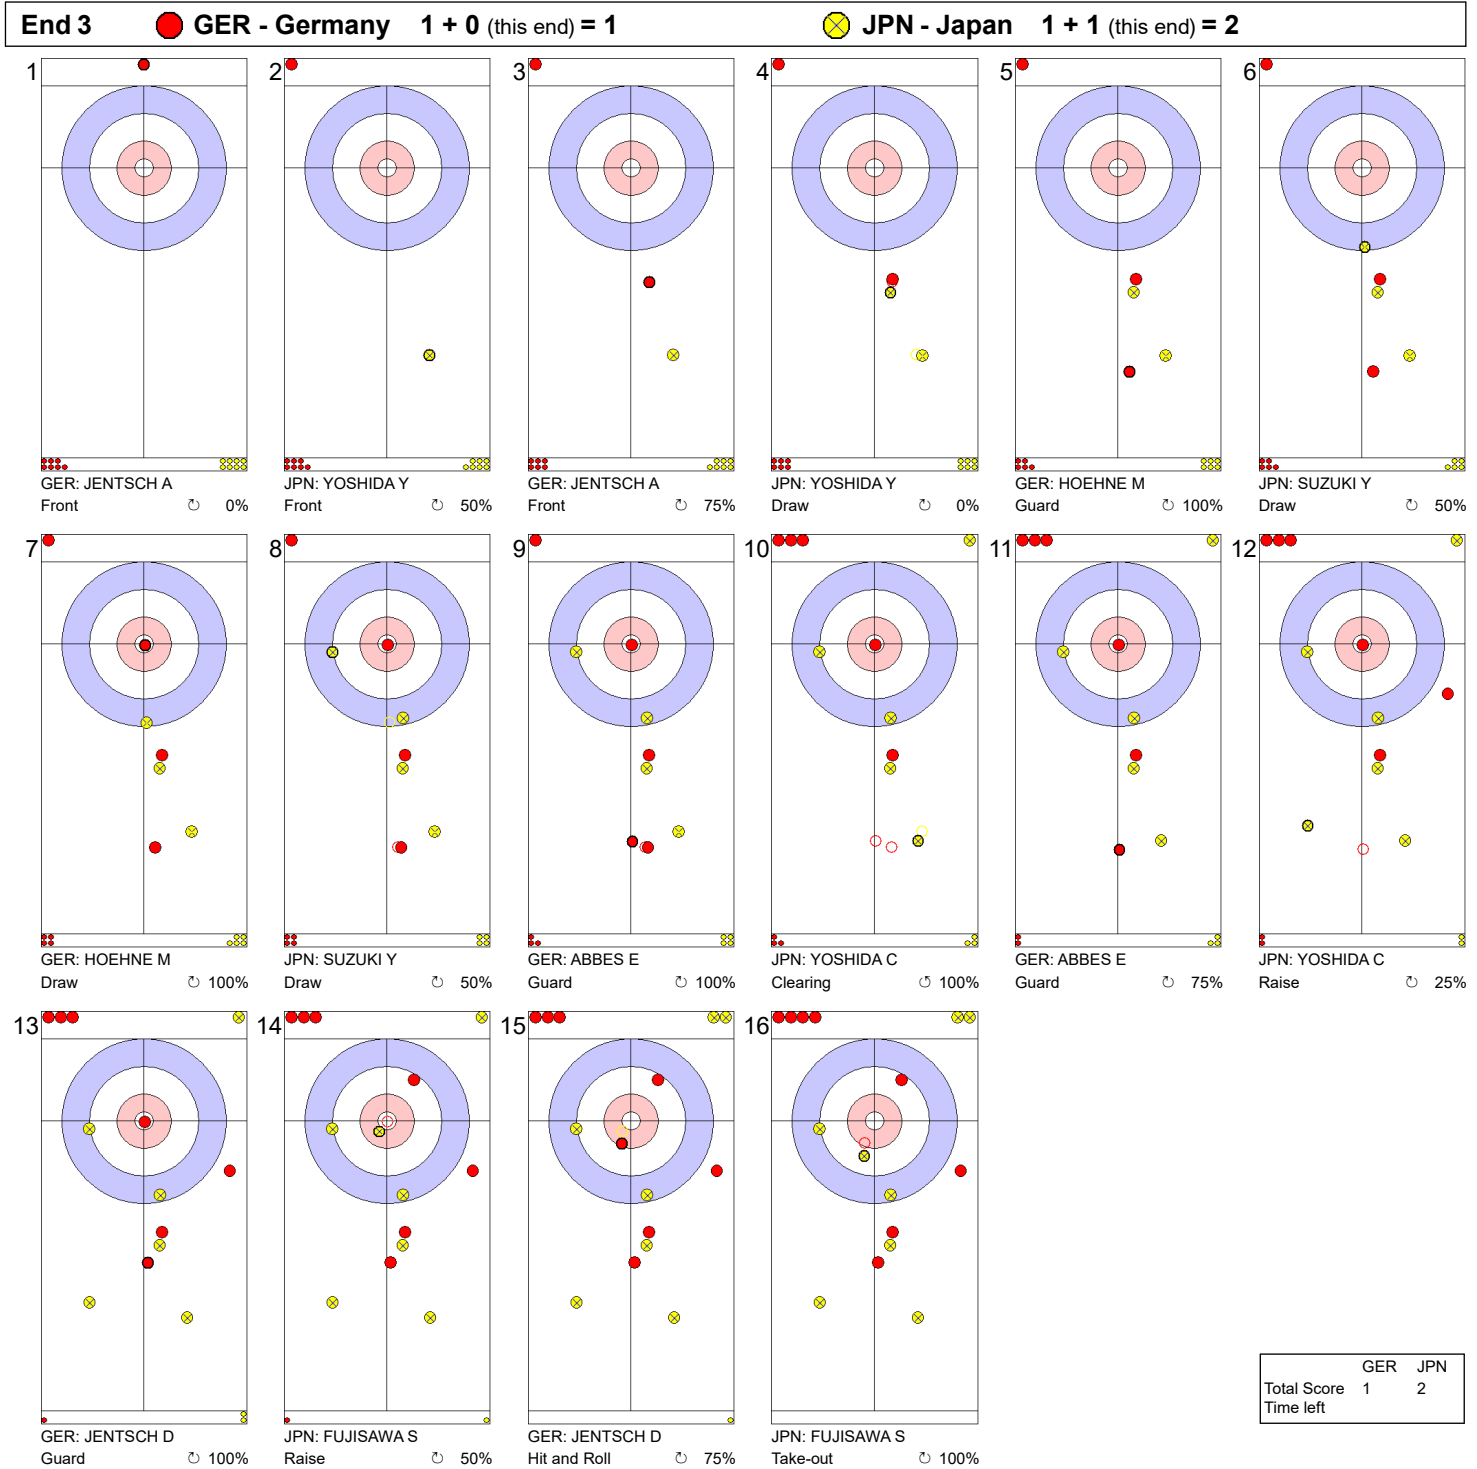

Game - Shot by Shot

Legend:
 ⤵ Clockwise ⤴ Counter-clockwise - Not considered

Game - Shot by Shot

Legend:
 ↻ Clockwise ↺ Counter-clockwise - Not considered

Game - Shot by Shot

Legend:
 ⤵ Clockwise ⤴ Counter-clockwise - Not considered

Game - Shot by Shot

End 4 ● **GER - Germany** 1 + 0 (this end) = 1 ● **JPN - Japan** 2 + 0 (this end) = 2

Legend:
 ⤵ Clockwise ⤴ Counter-clockwise - Not considered

Game - Shot by Shot

End 5 ● GER - Germany 1 + 1 (this end) = 2

⊗ JPN - Japan 2 + 0 (this end) = 2

	GER	JPN
Total Score	2	2
Time left		

Legend:
 ↻ Clockwise ↺ Counter-clockwise - Not considered

Game - Shot by Shot

Legend:
 ↻ Clockwise ↺ Counter-clockwise - Not considered

Game - Shot by Shot

Legend:
 ↻ Clockwise ↺ Counter-clockwise - Not considered