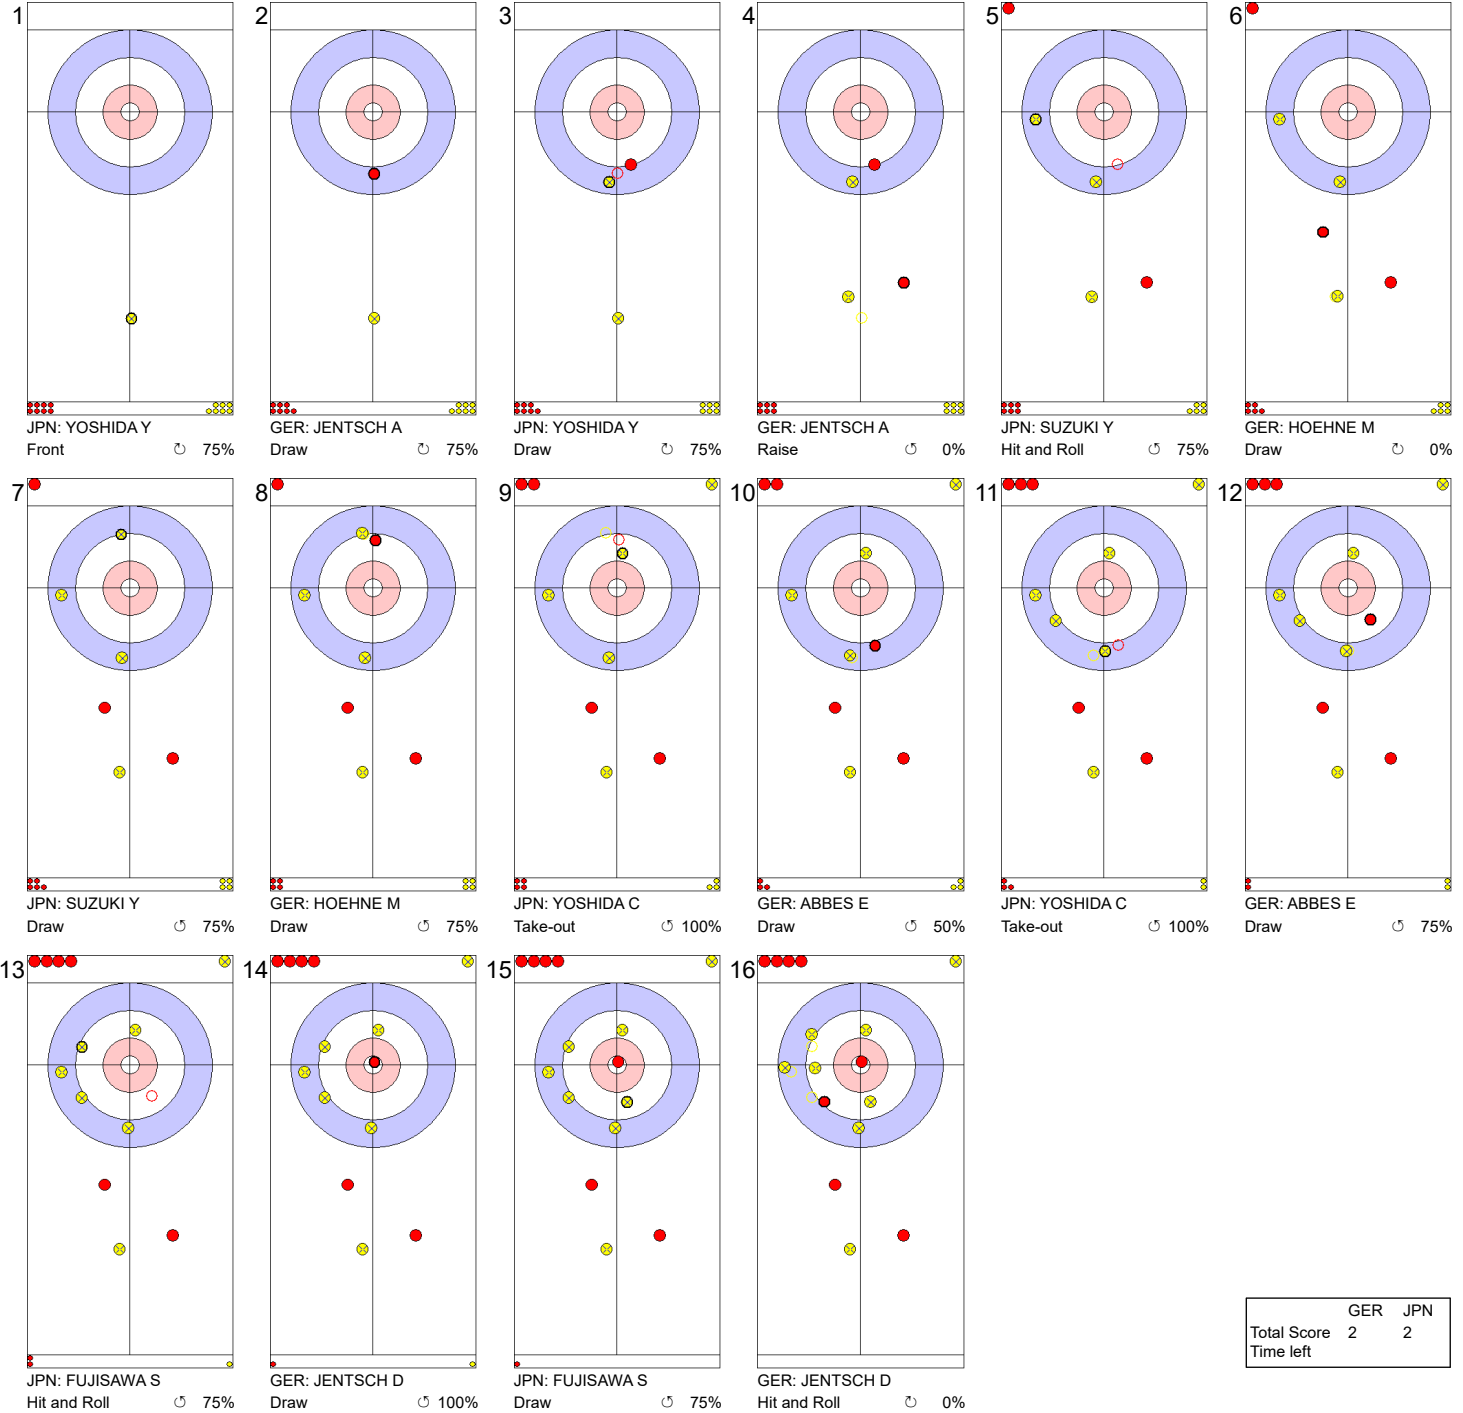

Game - Shot by Shot

Legend:
 ⤵ Clockwise ⤴ Counter-clockwise - Not considered

Game - Shot by Shot

Legend:
 ↻ Clockwise ↺ Counter-clockwise - Not considered

Game - Shot by Shot

Legend:
 ⤵ Clockwise ⤴ Counter-clockwise - Not considered

Game - Shot by Shot

End 4 ● **GER - Germany** 1 + 0 (this end) = 1 ● **JPN - Japan** 2 + 0 (this end) = 2

Legend:
 ⤵ Clockwise ⤴ Counter-clockwise - Not considered

Game - Shot by Shot

End 5 ● GER - Germany 1 + 1 (this end) = 2

⊗ JPN - Japan 2 + 0 (this end) = 2

	GER	JPN
Total Score	2	2
Time left		

Legend:
 ↻ Clockwise ↺ Counter-clockwise - Not considered

Game - Shot by Shot

Legend:
 ↻ Clockwise ↺ Counter-clockwise - Not considered

Game - Shot by Shot

Legend:
 ↻ Clockwise ↺ Counter-clockwise - Not considered

Game - Shot by Shot

Legend:
 ↻ Clockwise ↺ Counter-clockwise - Not considered

Game - Shot by Shot

Legend:
 ↻ Clockwise ↺ Counter-clockwise - Not considered