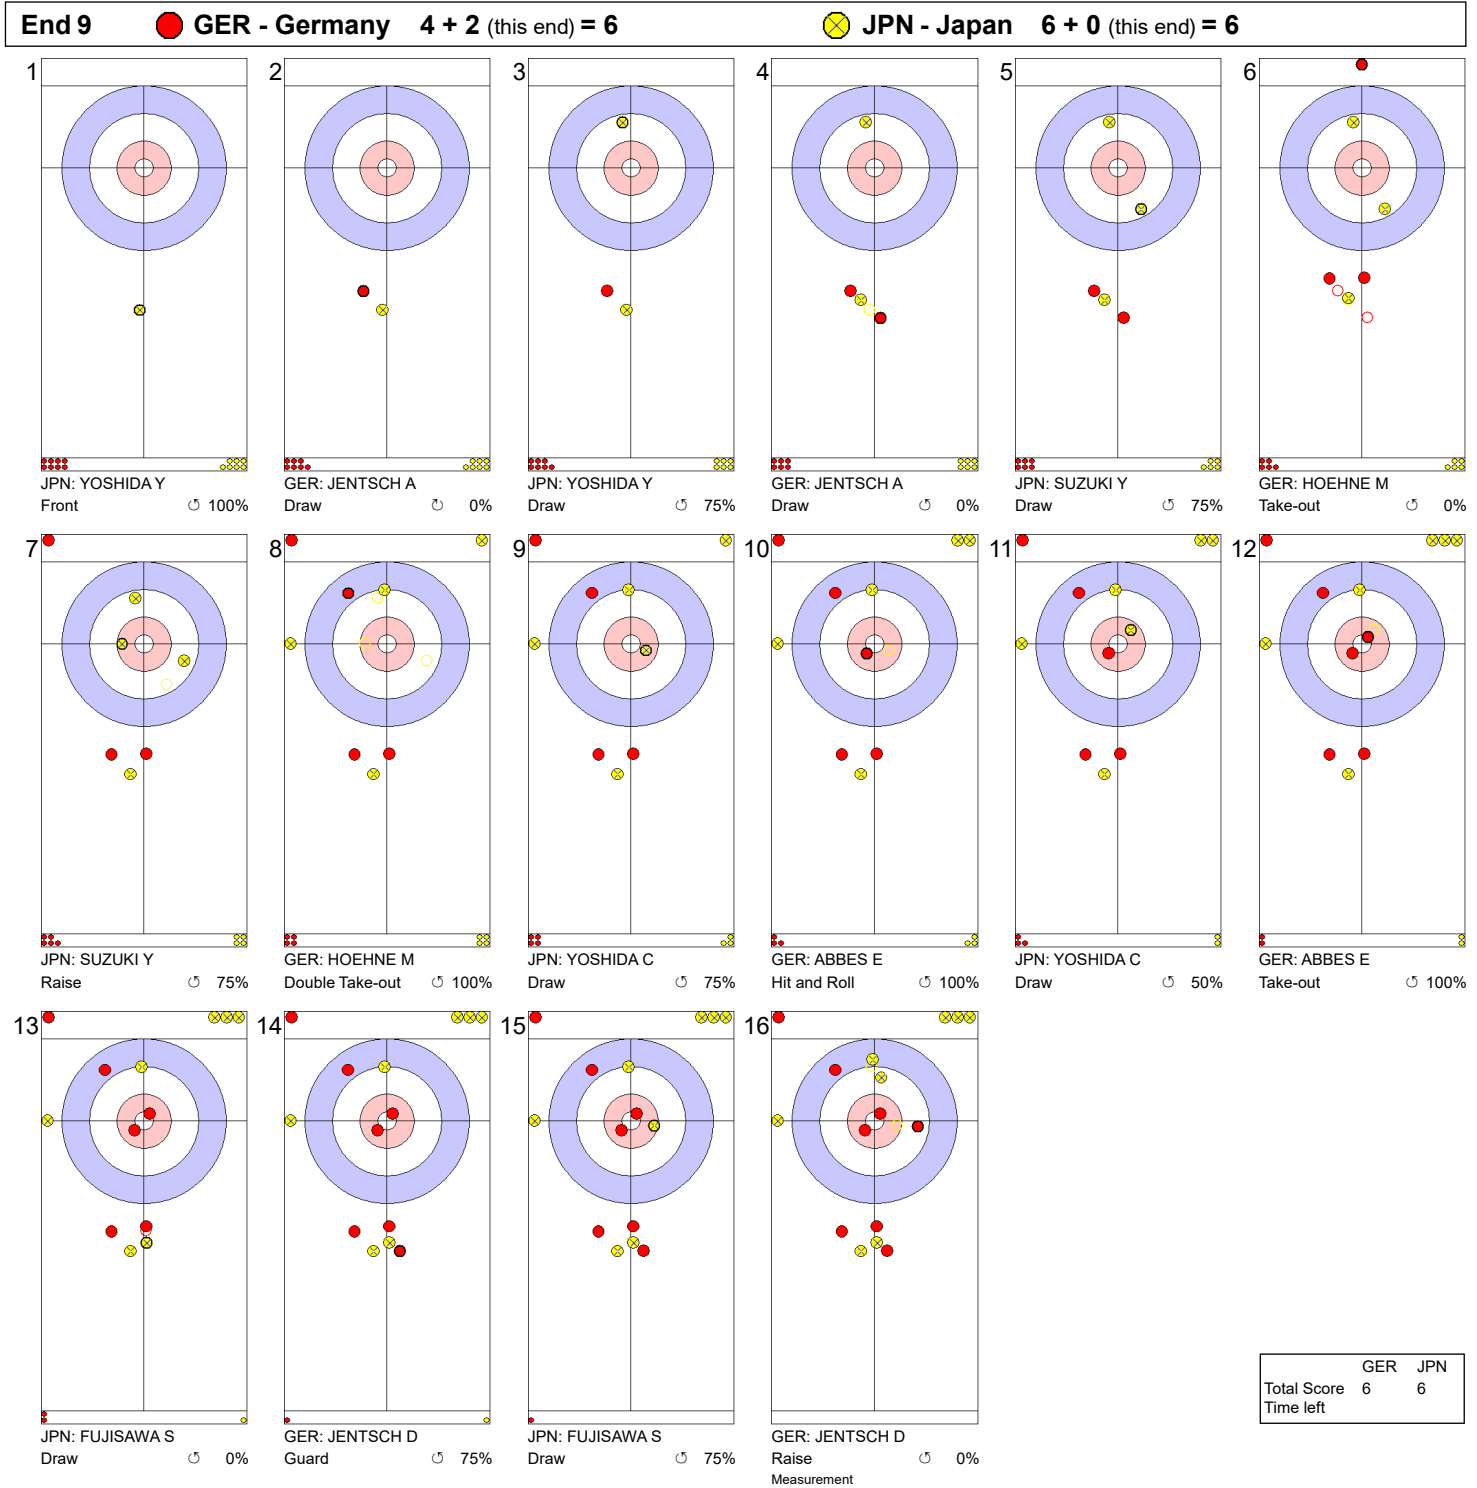

Game - Shot by Shot

End 4 ● **GER - Germany** 1 + 0 (this end) = 1 ● **JPN - Japan** 2 + 0 (this end) = 2

Legend:
 ⤵ Clockwise ⤴ Counter-clockwise - Not considered

Game - Shot by Shot

End 5 ● GER - Germany 1 + 1 (this end) = 2

⊗ JPN - Japan 2 + 0 (this end) = 2

	GER	JPN
Total Score	2	2
Time left		

Legend:
 ↻ Clockwise ↺ Counter-clockwise - Not considered

Game - Shot by Shot

Legend:
 ↻ Clockwise ↺ Counter-clockwise - Not considered

Game - Shot by Shot

Legend:
 ↻ Clockwise ↺ Counter-clockwise - Not considered

Game - Shot by Shot

Legend:
 ↻ Clockwise ↺ Counter-clockwise - Not considered

Game - Shot by Shot

Legend:
 ↻ Clockwise ↺ Counter-clockwise - Not considered

Game - Shot by Shot

Legend:
 ↻ Clockwise ↺ Counter-clockwise - Not considered