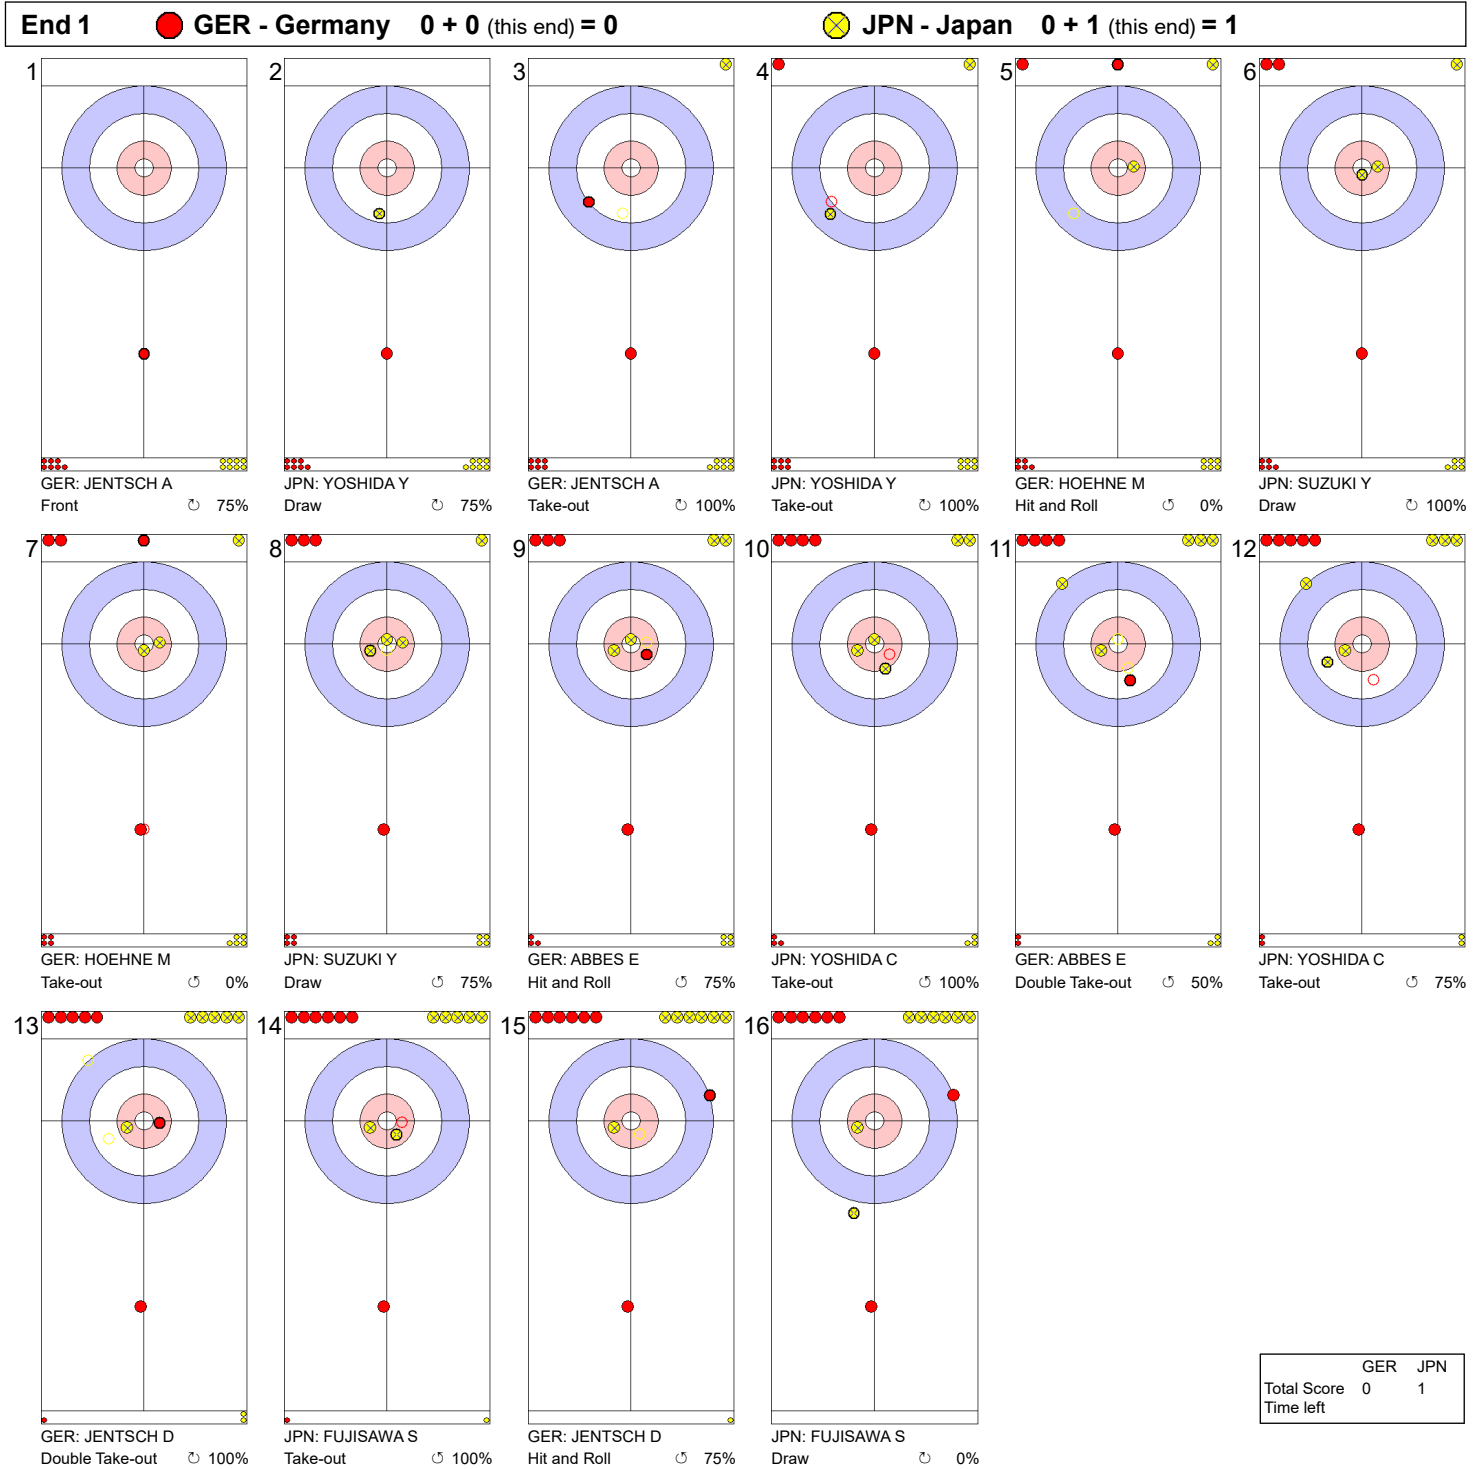

Game - Shot by Shot

Legend:
 ⤵ Clockwise ⤴ Counter-clockwise - Not considered

Game - Shot by Shot

Legend:
 ↻ Clockwise ↺ Counter-clockwise - Not considered

Game - Shot by Shot

Legend:
 ⤵ Clockwise ⤴ Counter-clockwise - Not considered

Game - Shot by Shot

End 4 ● **GER - Germany** 1 + 0 (this end) = 1 ● **JPN - Japan** 2 + 0 (this end) = 2

Legend:
 ⤵ Clockwise ⤴ Counter-clockwise - Not considered

Game - Shot by Shot

End 5 ● GER - Germany 1 + 1 (this end) = 2

⊗ JPN - Japan 2 + 0 (this end) = 2

	GER	JPN
Total Score	2	2
Time left		

Legend:
 ↻ Clockwise ↺ Counter-clockwise - Not considered

Game - Shot by Shot

Legend:
 ↻ Clockwise ↺ Counter-clockwise - Not considered

Game - Shot by Shot

Legend:
 ↻ Clockwise ↺ Counter-clockwise - Not considered