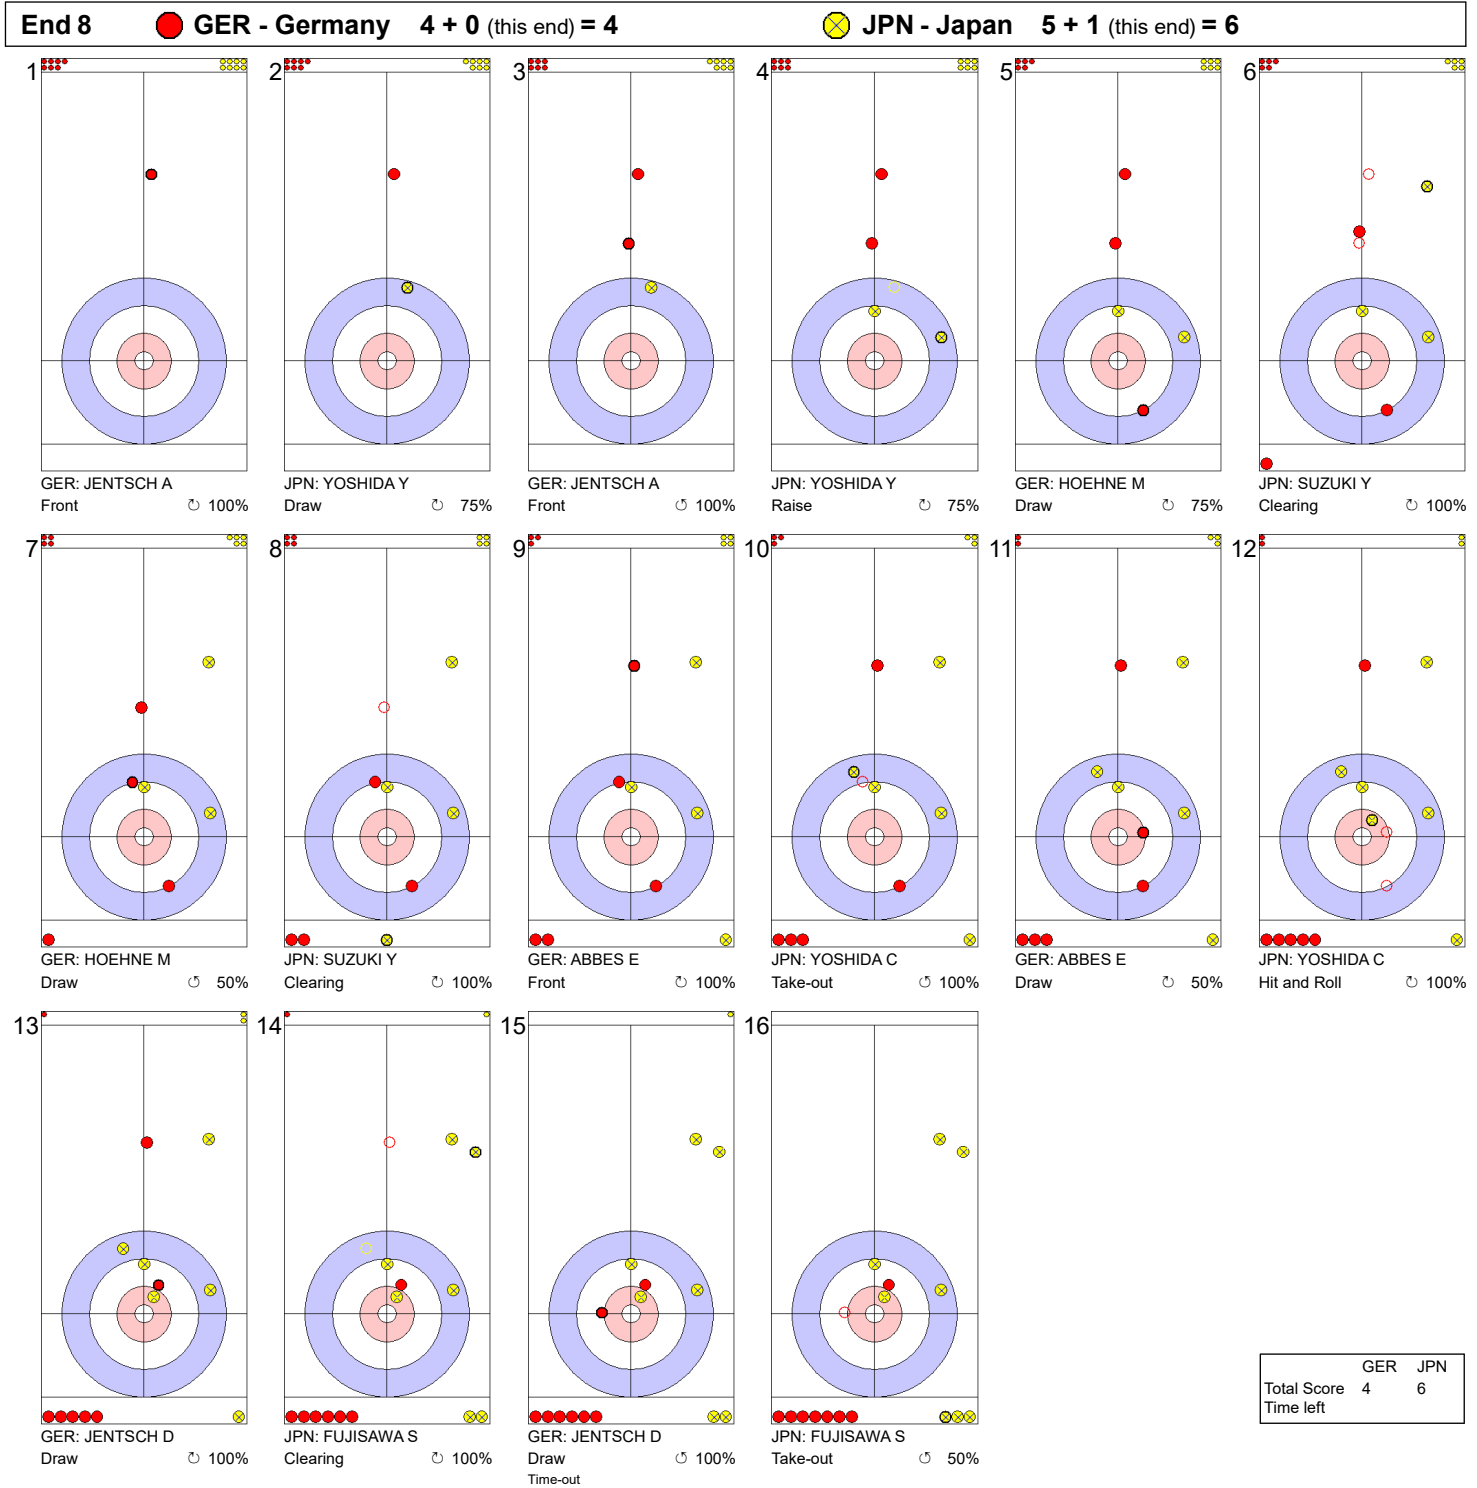

Game - Shot by Shot

End 4 ● **GER - Germany** 1 + 0 (this end) = 1 ● **JPN - Japan** 2 + 0 (this end) = 2

Legend:
 ⤵ Clockwise ⤴ Counter-clockwise - Not considered

Game - Shot by Shot

End 5 ● GER - Germany 1 + 1 (this end) = 2

⊗ JPN - Japan 2 + 0 (this end) = 2

	GER	JPN
Total Score	2	2
Time left		

Legend:
 ↻ Clockwise ↺ Counter-clockwise - Not considered

Game - Shot by Shot

Legend:
 ↻ Clockwise ↺ Counter-clockwise - Not considered

Game - Shot by Shot

Legend:
 ↻ Clockwise ↺ Counter-clockwise - Not considered

Game - Shot by Shot

Legend:
 ↻ Clockwise ↺ Counter-clockwise - Not considered

Game - Shot by Shot

Legend:
 ↻ Clockwise ↺ Counter-clockwise - Not considered

Game - Shot by Shot

Legend:
 ↻ Clockwise ↺ Counter-clockwise - Not considered