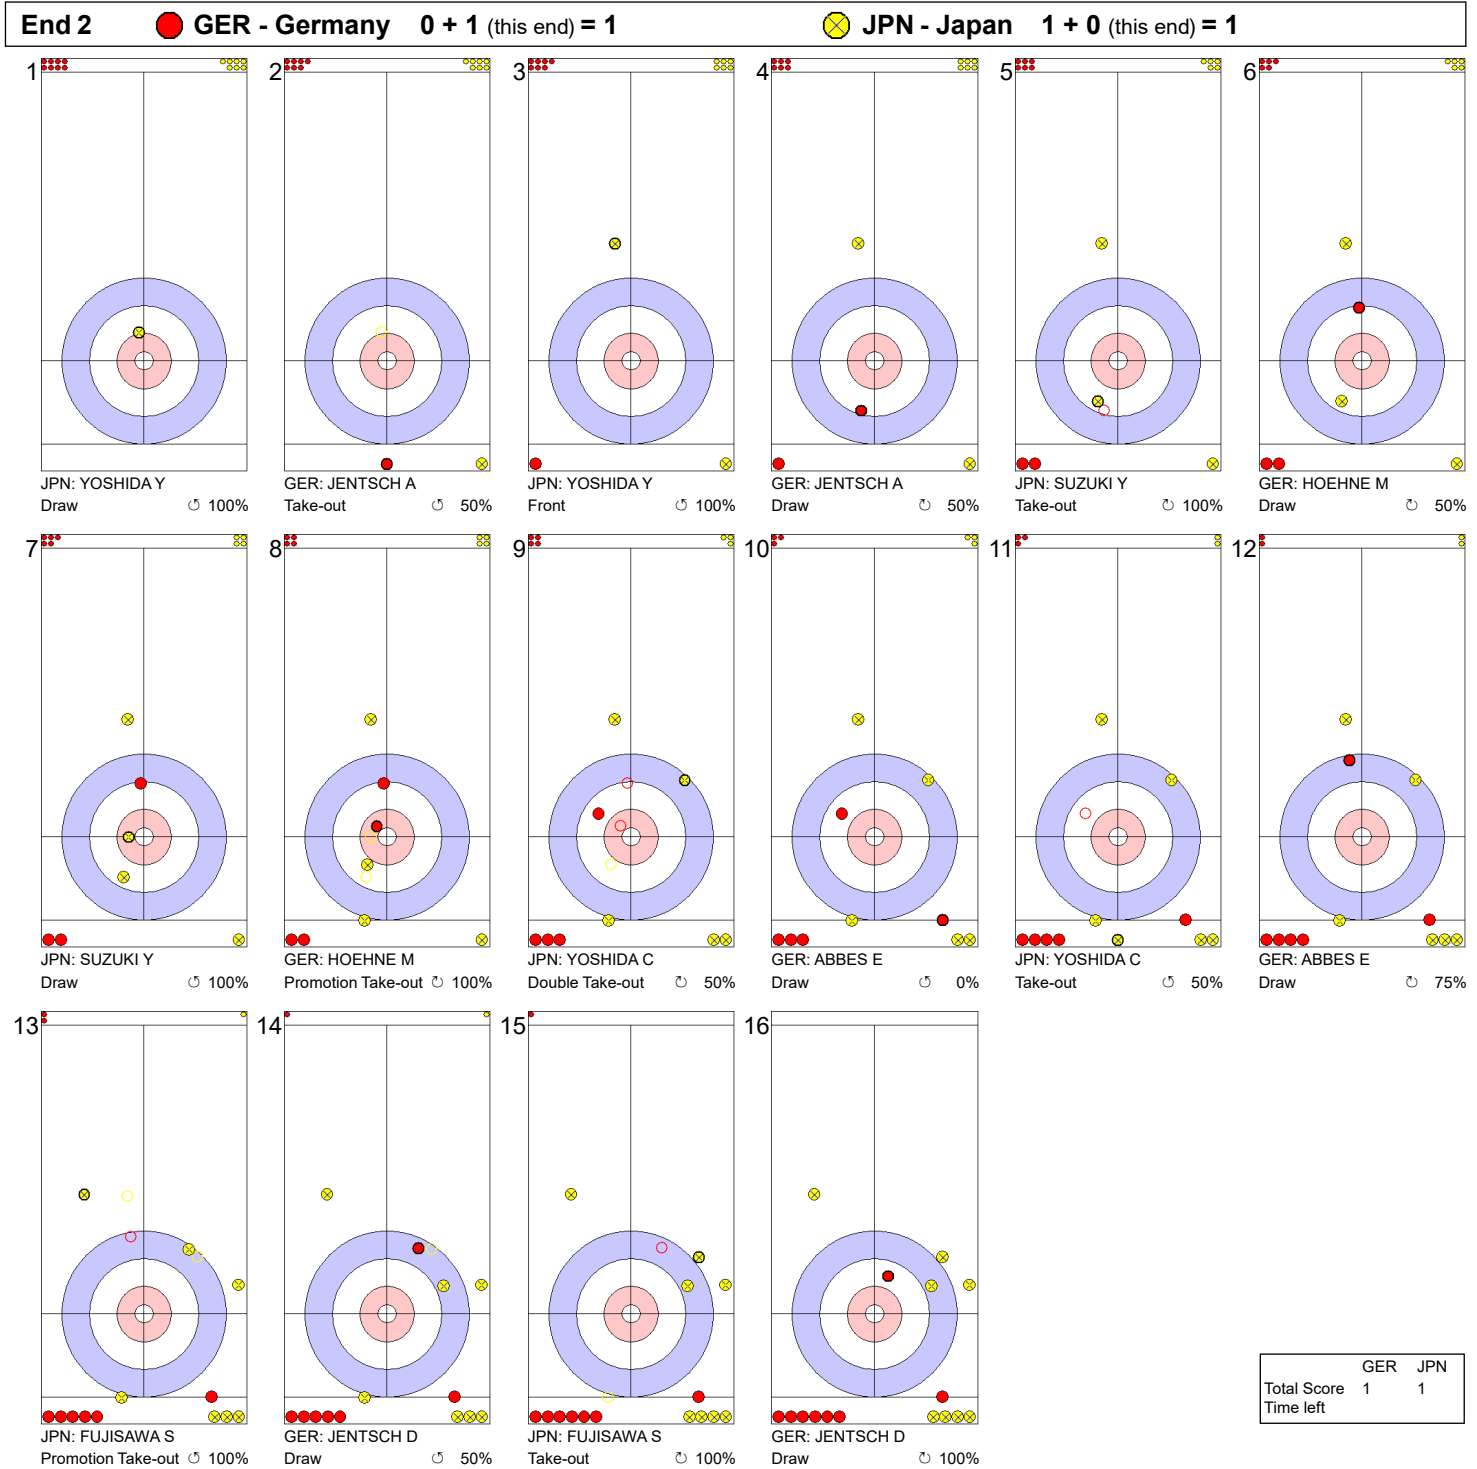

Game - Shot by Shot

Legend:
 ⤵ Clockwise ⤴ Counter-clockwise - Not considered

Game - Shot by Shot

Legend:
 ↻ Clockwise ↺ Counter-clockwise - Not considered

Game - Shot by Shot

Legend:
 ⤵ Clockwise ⤴ Counter-clockwise - Not considered

Game - Shot by Shot

End 4 ● **GER - Germany** 1 + 0 (this end) = 1 ● **JPN - Japan** 2 + 0 (this end) = 2

Legend:
 ⤵ Clockwise ⤴ Counter-clockwise - Not considered

Game - Shot by Shot

End 5 ● GER - Germany 1 + 1 (this end) = 2

⊗ JPN - Japan 2 + 0 (this end) = 2

	GER	JPN
Total Score	2	2
Time left		

Legend:
 ↻ Clockwise ↺ Counter-clockwise - Not considered

Game - Shot by Shot

Legend:
 ↻ Clockwise ↺ Counter-clockwise - Not considered

Game - Shot by Shot

Legend:
 ↻ Clockwise ↺ Counter-clockwise - Not considered