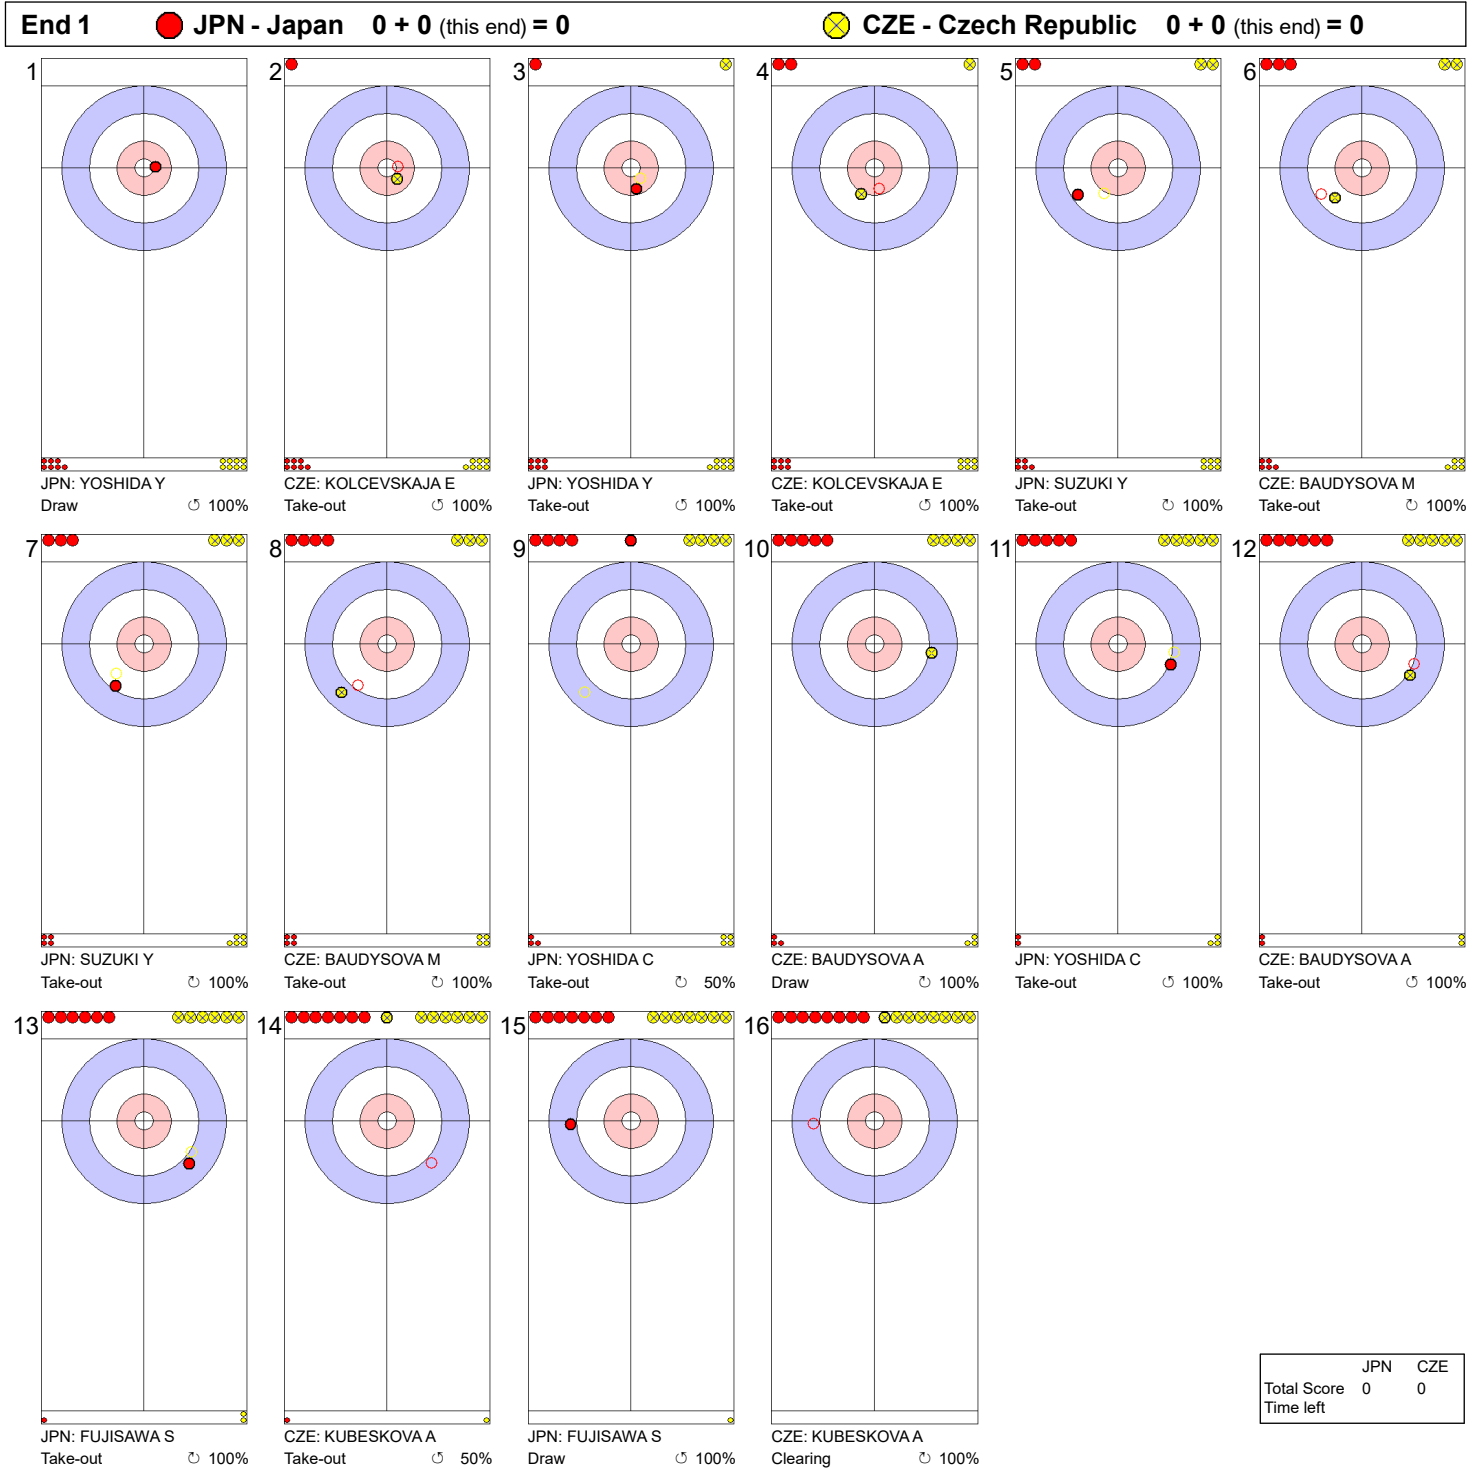

Game - Shot by Shot

Legend:
 ↻ Clockwise ↺ Counter-clockwise - Not considered

Game - Shot by Shot

Legend:
 ↻ Clockwise ↺ Counter-clockwise - Not considered

Game - Shot by Shot

End 3 ● **JPN - Japan 0 + 1 (this end) = 1** ● **CZE - Czech Republic 1 + 0 (this end) = 1**

	JPN	CZE
Total Score	1	1
Time left		

Legend:
 ↻ Clockwise ↺ Counter-clockwise - Not considered

Game - Shot by Shot

Legend:
 ↻ Clockwise ↺ Counter-clockwise - Not considered

Game - Shot by Shot

Legend:
 ↻ Clockwise ↺ Counter-clockwise - Not considered

Game - Shot by Shot

Legend:
 ↻ Clockwise ↺ Counter-clockwise - Not considered

Game - Shot by Shot

Legend:
 ↻ Clockwise ↺ Counter-clockwise - Not considered

Game - Shot by Shot

Legend:
 ↻ Clockwise ↺ Counter-clockwise - Not considered

Game - Shot by Shot

Legend:
 ↻ Clockwise ↺ Counter-clockwise - Not considered

Game - Shot by Shot

Legend:
 ↻ Clockwise ↺ Counter-clockwise - Not considered
 X Unfinished end due to concession