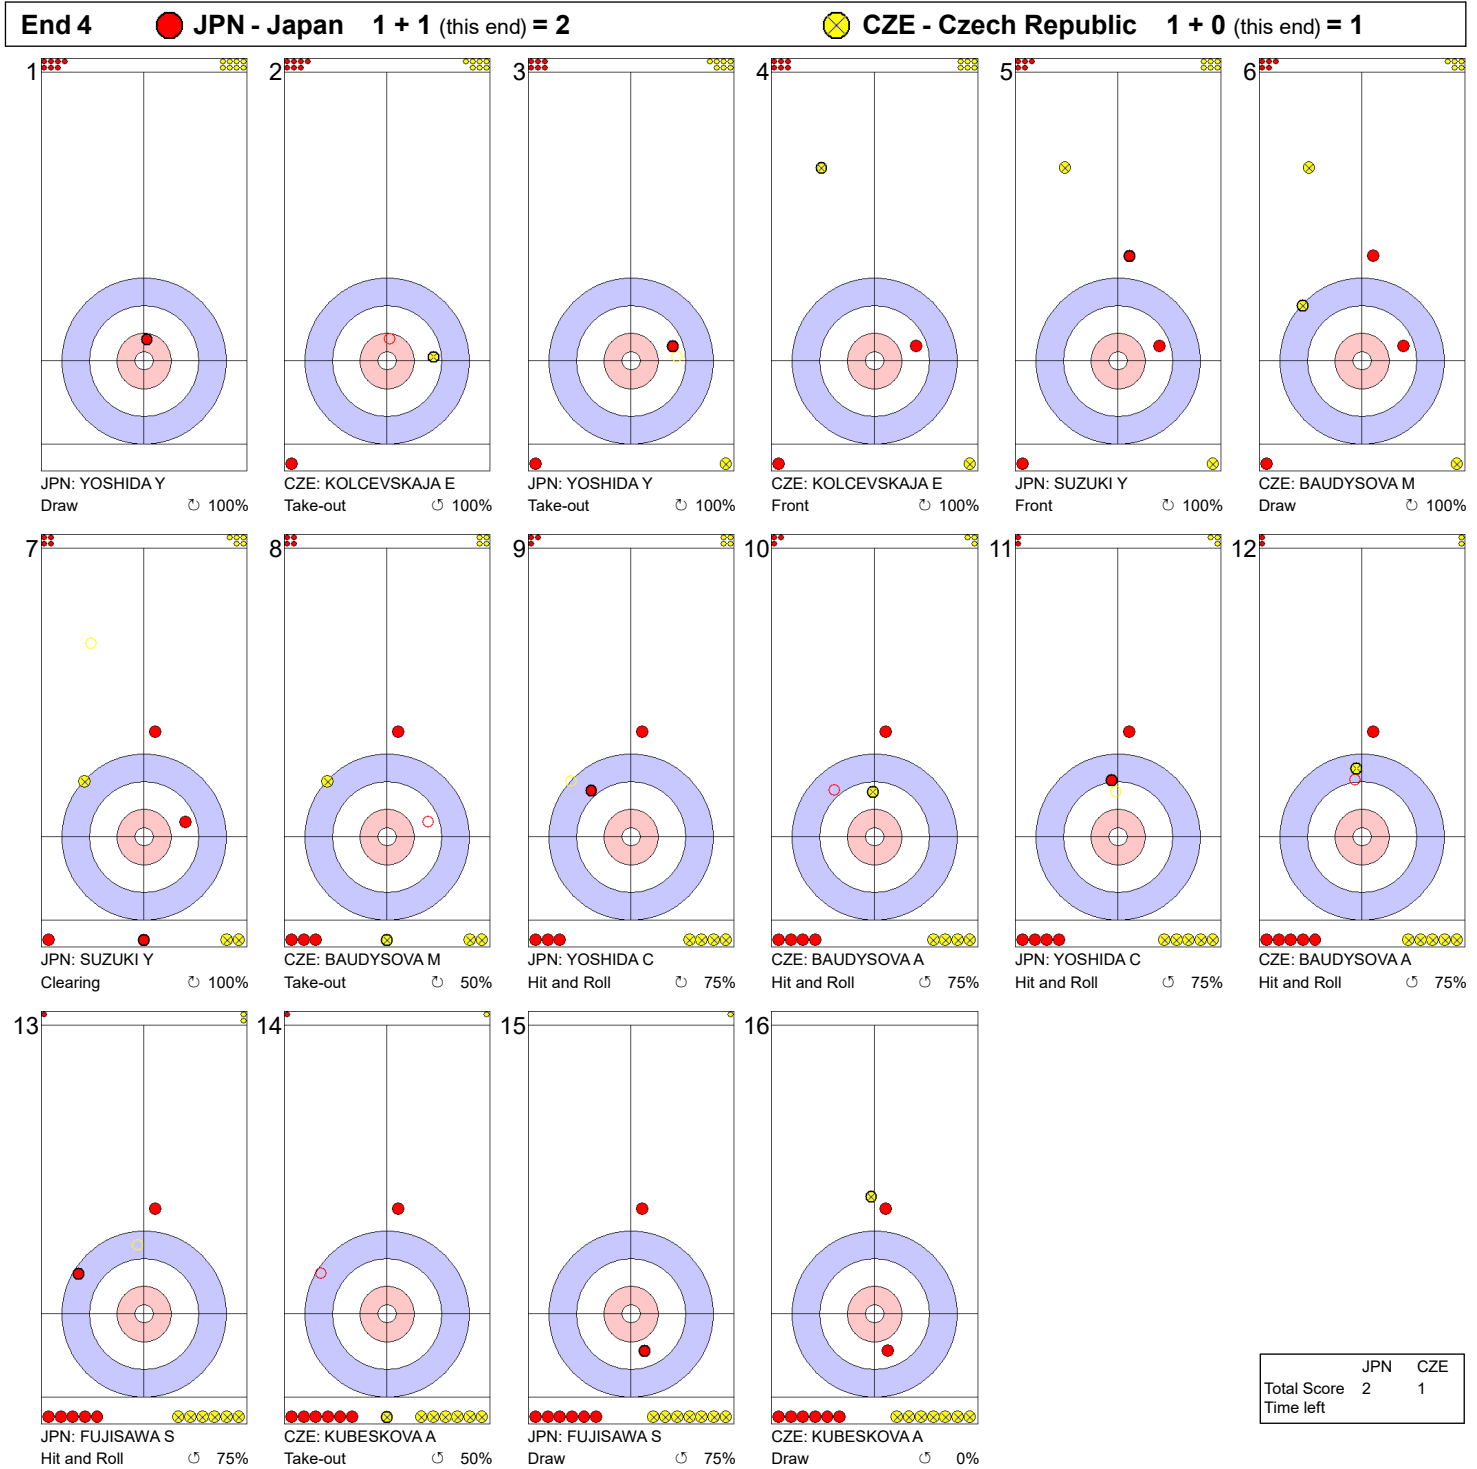

Game - Shot by Shot

Legend:
 ↻ Clockwise ↺ Counter-clockwise - Not considered

Game - Shot by Shot

Legend:
 ↻ Clockwise ↺ Counter-clockwise - Not considered

Game - Shot by Shot

End 3 ● **JPN - Japan 0 + 1 (this end) = 1** ● **CZE - Czech Republic 1 + 0 (this end) = 1**

	JPN	CZE
Total Score	1	1
Time left		

Legend:
 ↻ Clockwise ↺ Counter-clockwise - Not considered

Game - Shot by Shot

Legend:
 ↻ Clockwise ↺ Counter-clockwise - Not considered

Game - Shot by Shot

Legend:
 ↻ Clockwise ↺ Counter-clockwise - Not considered

Game - Shot by Shot

Legend:
 ↻ Clockwise ↺ Counter-clockwise - Not considered

Game - Shot by Shot

Legend:
 ↻ Clockwise ↺ Counter-clockwise - Not considered

Game - Shot by Shot

Legend:
 ↻ Clockwise ↺ Counter-clockwise - Not considered

Game - Shot by Shot

Legend:
 ↻ Clockwise ↺ Counter-clockwise - Not considered

Game - Shot by Shot

Legend:
 ↻ Clockwise ↺ Counter-clockwise - Not considered
 X Unfinished end due to concession