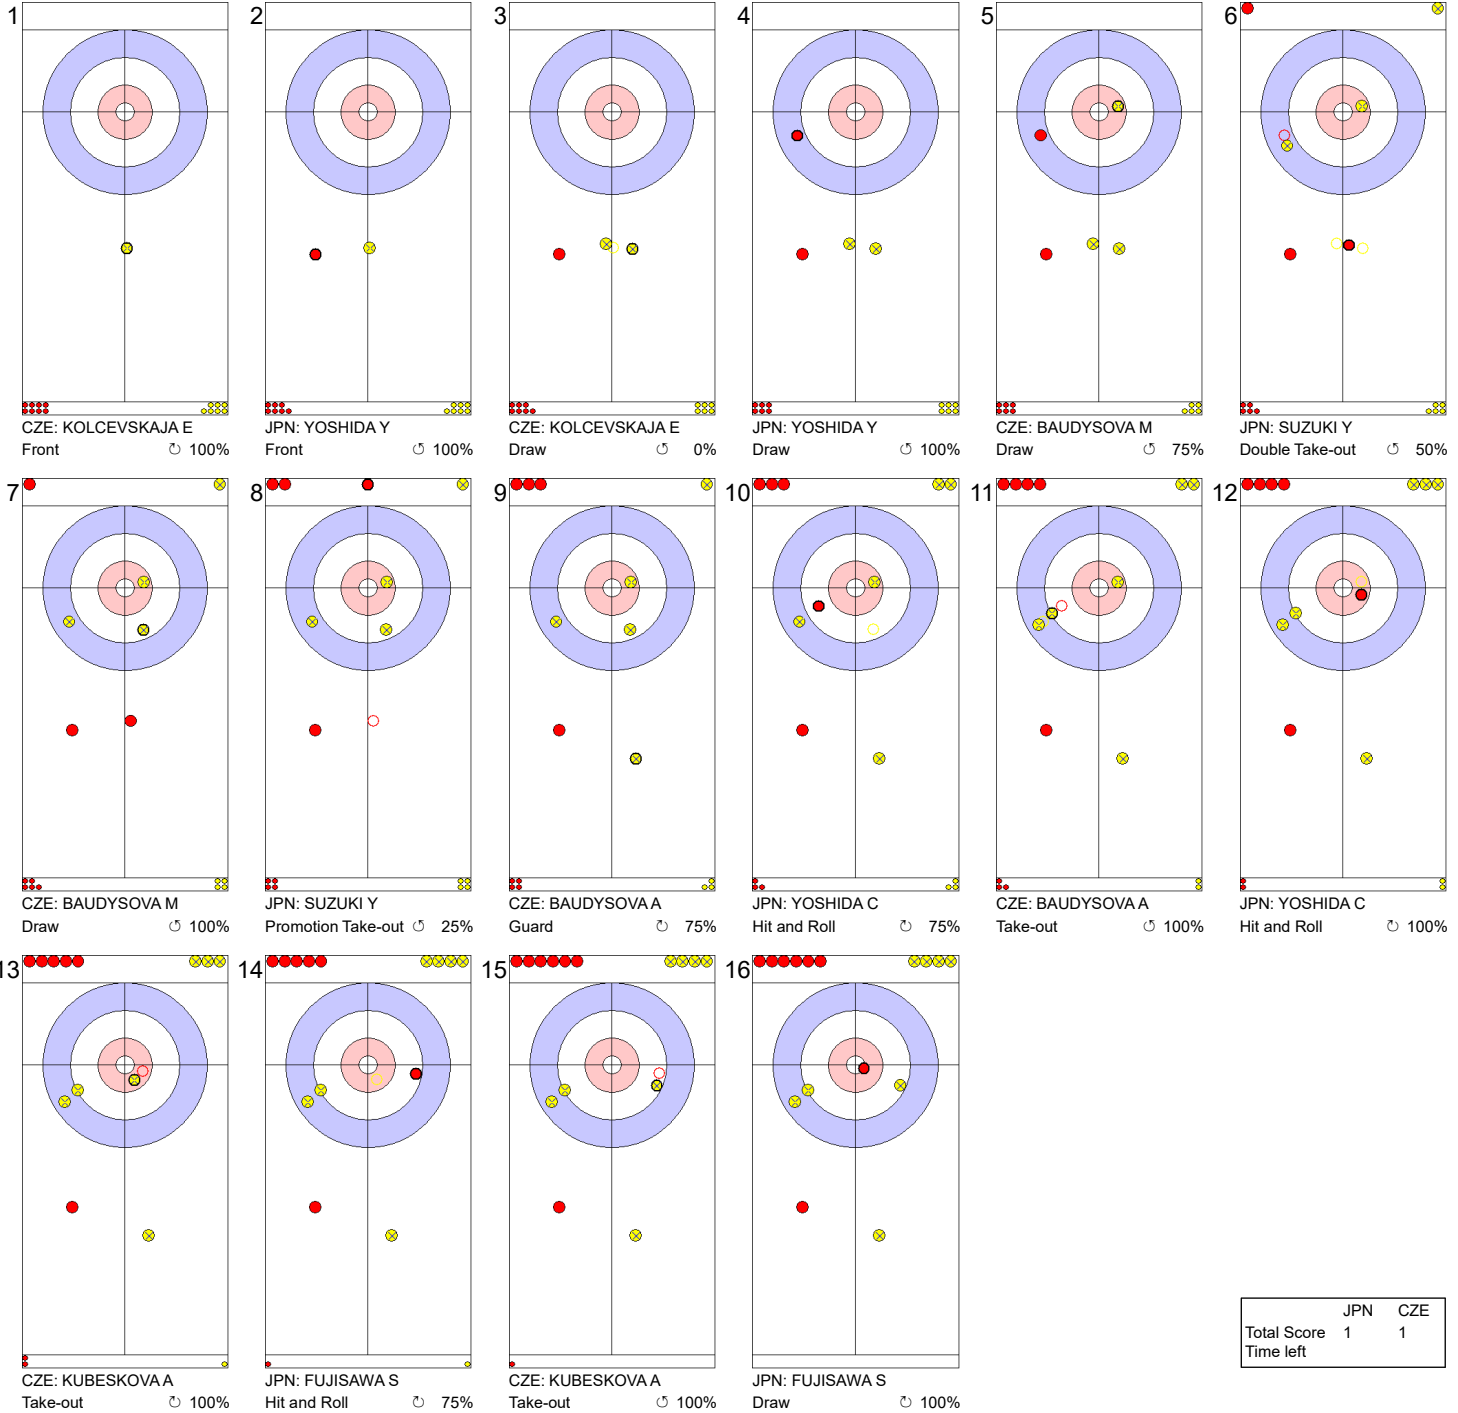

Game - Shot by Shot

Legend:
 ↻ Clockwise ↺ Counter-clockwise - Not considered

Game - Shot by Shot

Legend:
 ↻ Clockwise ↺ Counter-clockwise - Not considered

Game - Shot by Shot

End 3 ● **JPN - Japan 0 + 1 (this end) = 1** ● **CZE - Czech Republic 1 + 0 (this end) = 1**

	JPN	CZE
Total Score	1	1
Time left		

Legend:
 ↻ Clockwise ↺ Counter-clockwise - Not considered

Game - Shot by Shot

Legend:
 ↻ Clockwise ↺ Counter-clockwise - Not considered

Game - Shot by Shot

Legend:
 ↻ Clockwise ↺ Counter-clockwise - Not considered

Game - Shot by Shot

Legend:
 ↻ Clockwise ↺ Counter-clockwise - Not considered

Game - Shot by Shot

Legend:
 ↻ Clockwise ↺ Counter-clockwise - Not considered

Game - Shot by Shot

Legend:
 ↻ Clockwise ↺ Counter-clockwise - Not considered

Game - Shot by Shot

Legend:
 ↻ Clockwise ↺ Counter-clockwise - Not considered

Game - Shot by Shot

Legend:
 ↻ Clockwise ↺ Counter-clockwise - Not considered
 X Unfinished end due to concession