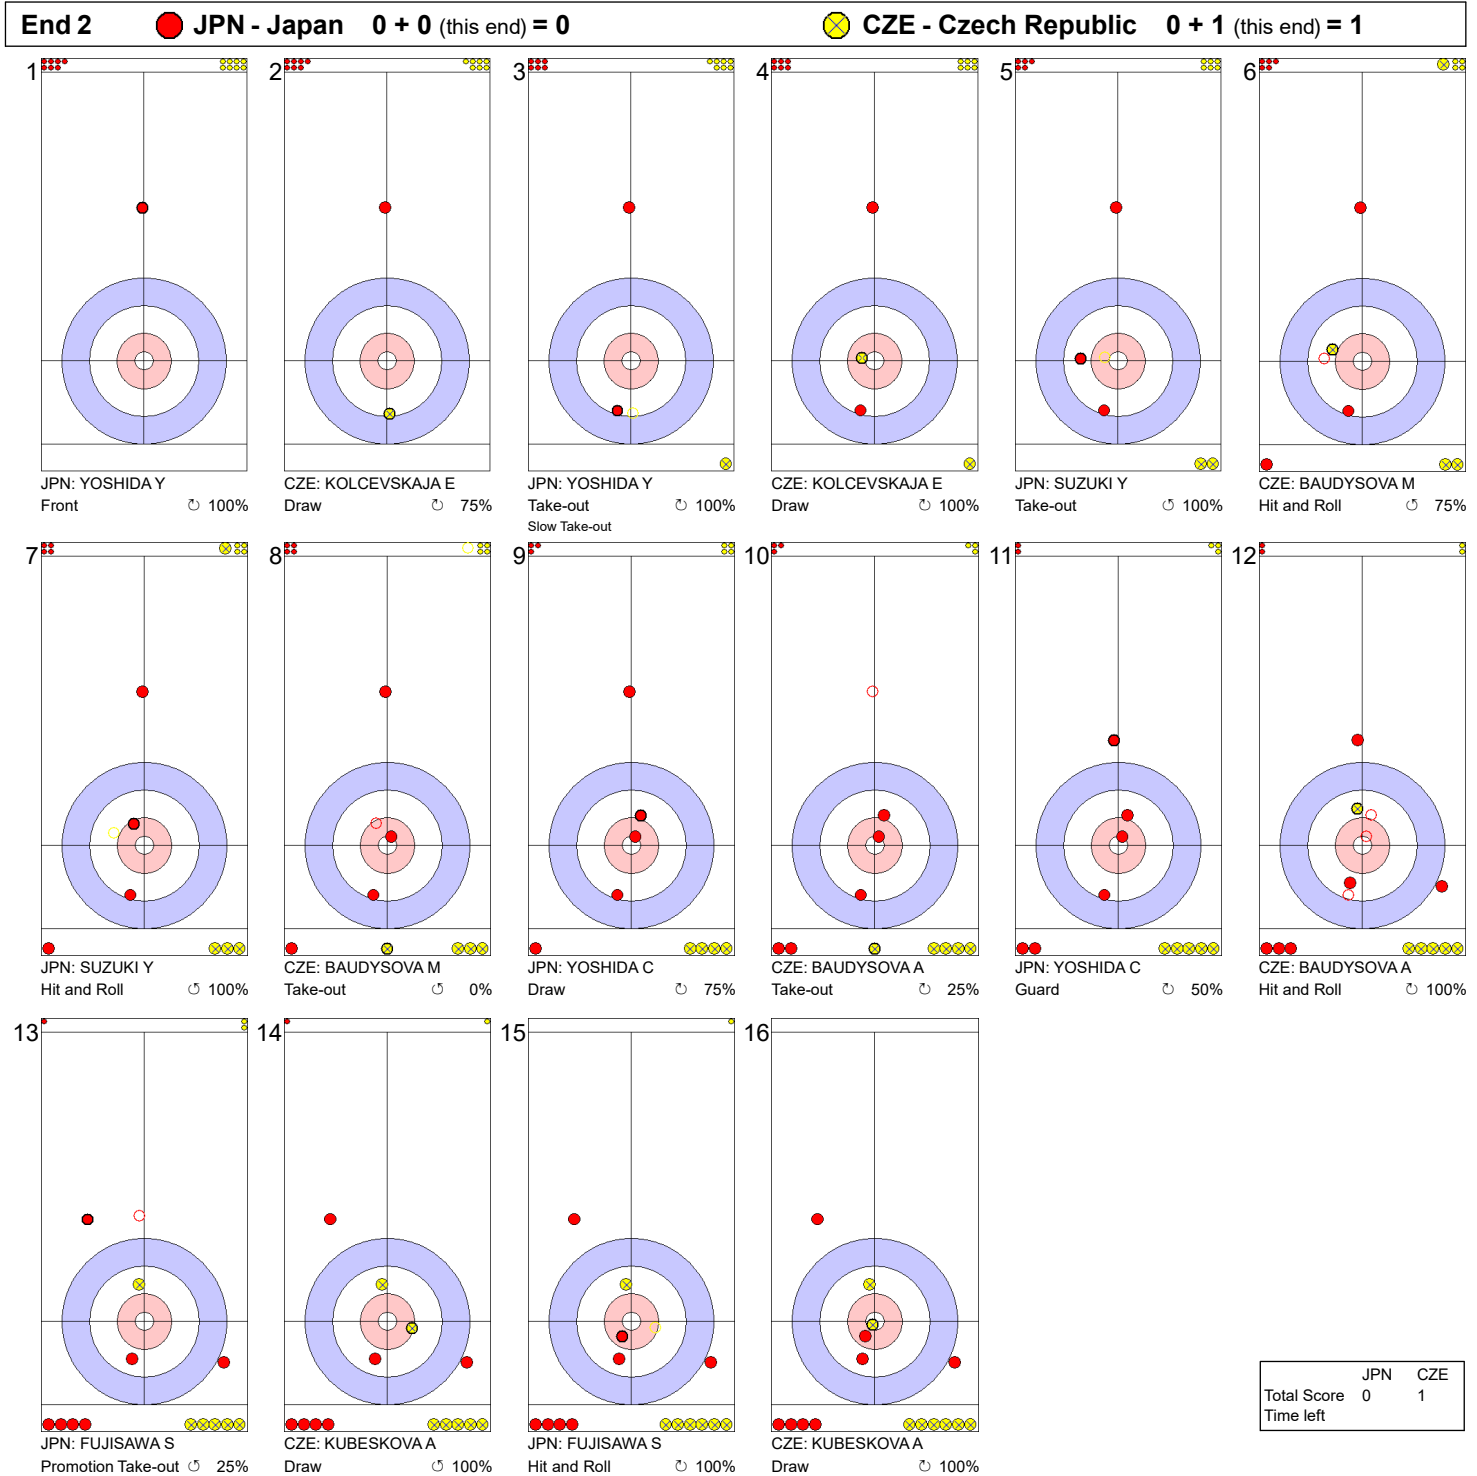

Game - Shot by Shot

Legend:
 ↻ Clockwise ↺ Counter-clockwise - Not considered

Game - Shot by Shot

Legend:
 ↻ Clockwise ↺ Counter-clockwise - Not considered

Game - Shot by Shot

End 3 ● **JPN - Japan 0 + 1 (this end) = 1** ● **CZE - Czech Republic 1 + 0 (this end) = 1**

	JPN	CZE
Total Score	1	1
Time left		

Legend:
 ↻ Clockwise ↺ Counter-clockwise - Not considered

Game - Shot by Shot

Legend:
 ↻ Clockwise ↺ Counter-clockwise - Not considered

Game - Shot by Shot

Legend:
 ↻ Clockwise ↺ Counter-clockwise - Not considered

Game - Shot by Shot

Legend:
 ↻ Clockwise ↺ Counter-clockwise - Not considered

Game - Shot by Shot

Legend:
 ↻ Clockwise ↺ Counter-clockwise - Not considered

Game - Shot by Shot

Legend:
 ↻ Clockwise ↺ Counter-clockwise - Not considered

Game - Shot by Shot

Legend:
 ↻ Clockwise ↺ Counter-clockwise - Not considered

Game - Shot by Shot

Legend:
 ↻ Clockwise ↺ Counter-clockwise - Not considered
 X Unfinished end due to concession