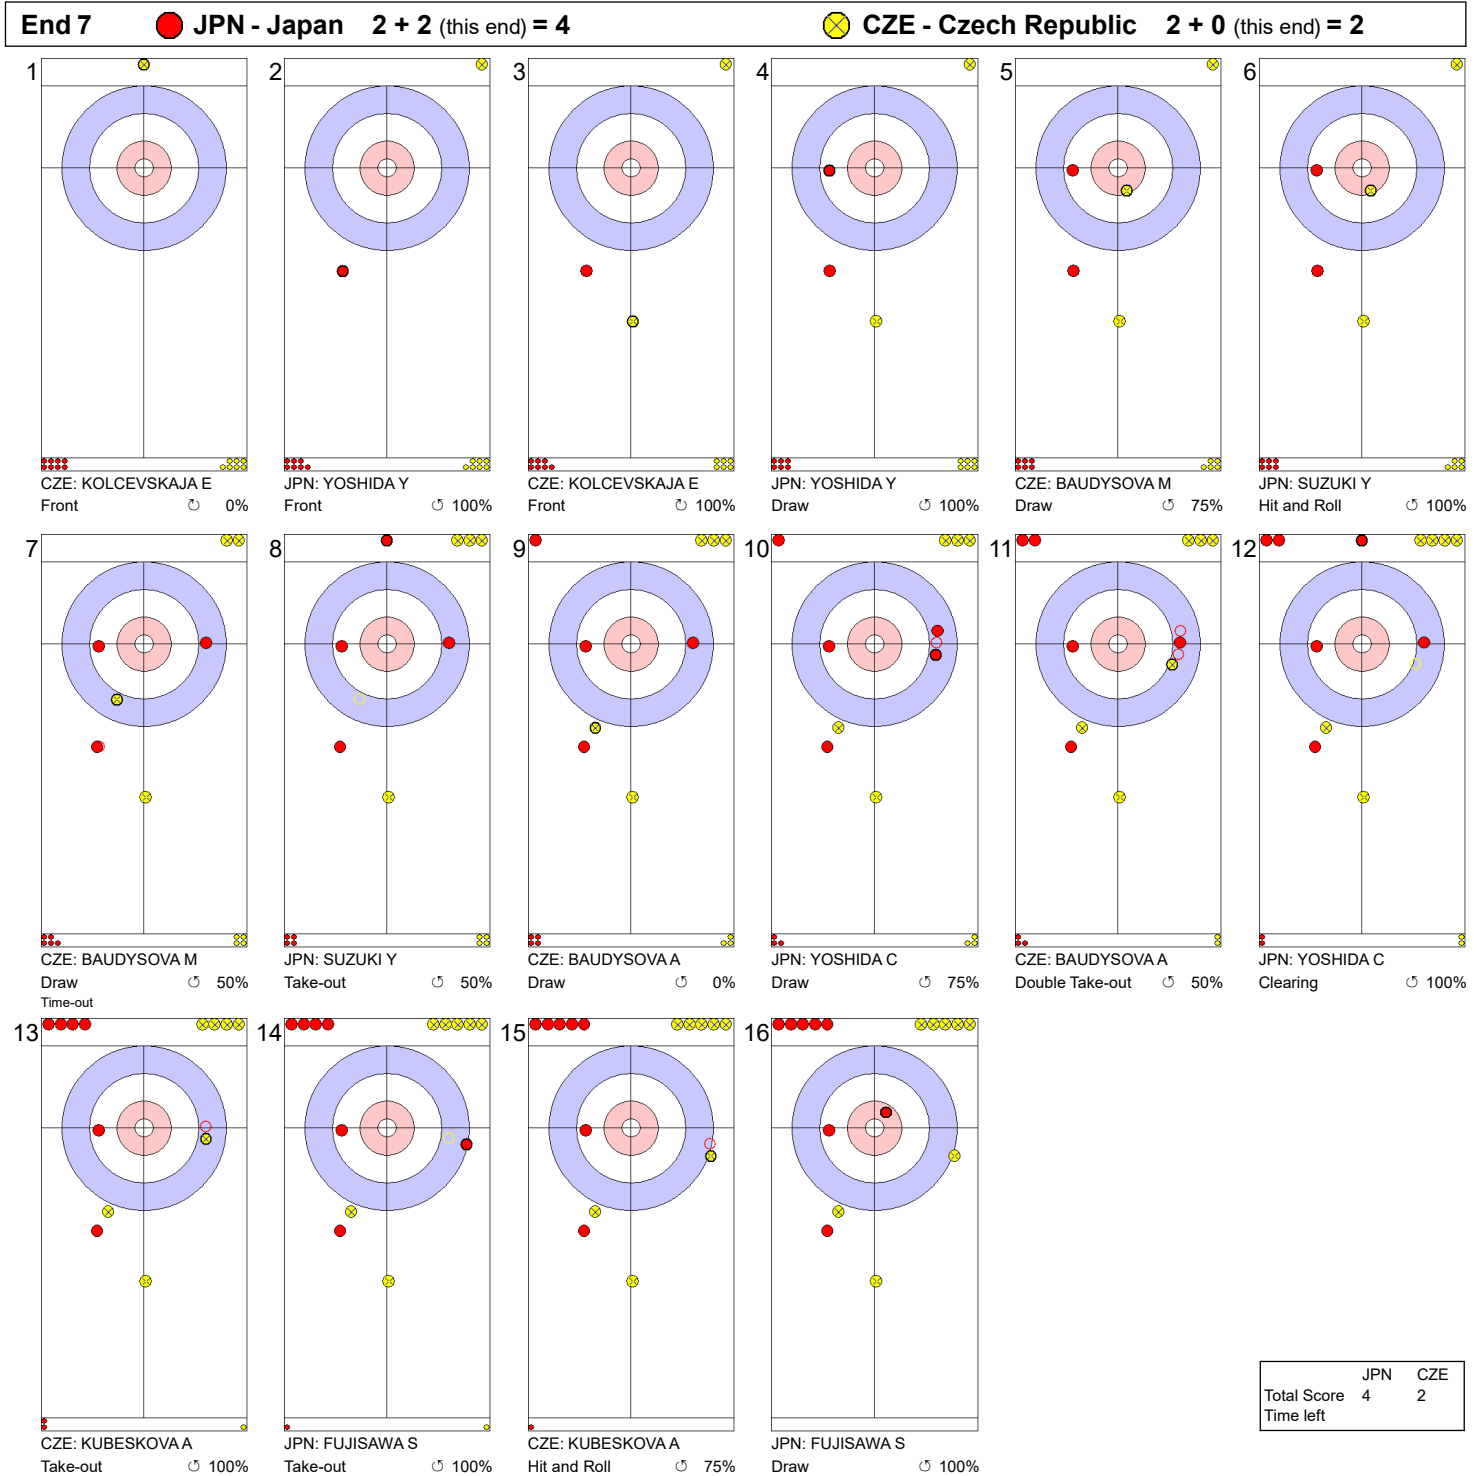

Game - Shot by Shot

Legend:
 ↻ Clockwise ↺ Counter-clockwise - Not considered

Game - Shot by Shot

Legend:
 ↻ Clockwise ↺ Counter-clockwise - Not considered

Game - Shot by Shot

End 3 ● **JPN - Japan 0 + 1 (this end) = 1** ● **CZE - Czech Republic 1 + 0 (this end) = 1**

	JPN	CZE
Total Score	1	1
Time left		

Legend:
 ↻ Clockwise ↺ Counter-clockwise - Not considered

Game - Shot by Shot

Legend:
 ↻ Clockwise ↺ Counter-clockwise - Not considered

Game - Shot by Shot

Legend:
 ↻ Clockwise ↺ Counter-clockwise - Not considered

Game - Shot by Shot

Legend:
 ↻ Clockwise ↺ Counter-clockwise - Not considered

Game - Shot by Shot

Legend:
 ↻ Clockwise ↺ Counter-clockwise - Not considered

Game - Shot by Shot

Legend:
 ↻ Clockwise ↺ Counter-clockwise - Not considered

Game - Shot by Shot

Legend:
 ↻ Clockwise ↺ Counter-clockwise - Not considered

Game - Shot by Shot

Legend:
 ↻ Clockwise ↺ Counter-clockwise - Not considered
 X Unfinished end due to concession