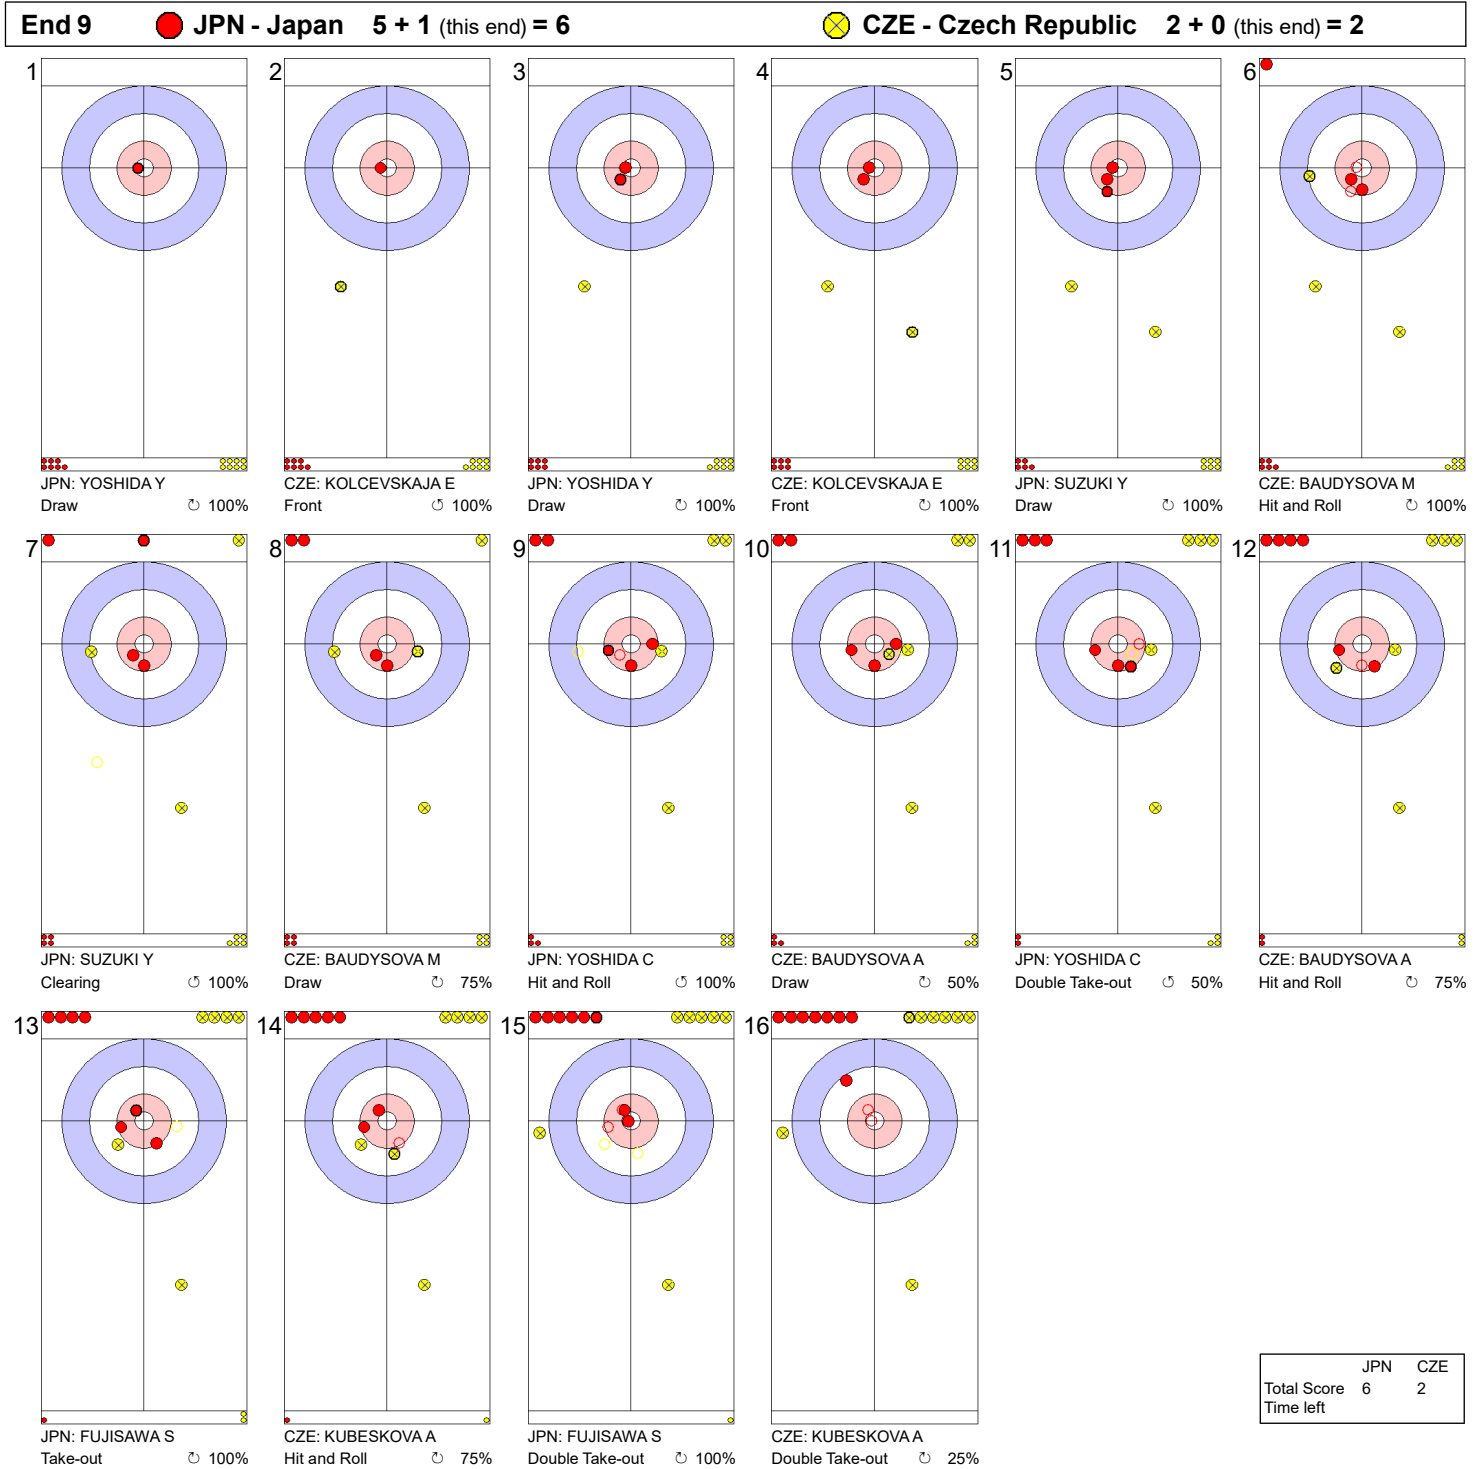

Game - Shot by Shot

Legend:
 ↻ Clockwise ↺ Counter-clockwise - Not considered

Game - Shot by Shot

Legend:
 ↻ Clockwise ↺ Counter-clockwise - Not considered

Game - Shot by Shot

End 3 ● **JPN - Japan 0 + 1 (this end) = 1** ● **CZE - Czech Republic 1 + 0 (this end) = 1**

	JPN	CZE
Total Score	1	1
Time left		

Legend:
 ↻ Clockwise ↺ Counter-clockwise - Not considered

Game - Shot by Shot

Legend:
 ↻ Clockwise ↺ Counter-clockwise - Not considered

Game - Shot by Shot

Legend:
 ↻ Clockwise ↺ Counter-clockwise - Not considered

Game - Shot by Shot

Legend:
 ↻ Clockwise ↺ Counter-clockwise - Not considered

Game - Shot by Shot

Legend:
 ↻ Clockwise ↺ Counter-clockwise - Not considered

Game - Shot by Shot

Legend:
 ↻ Clockwise ↺ Counter-clockwise - Not considered

Game - Shot by Shot

Legend:
 ↻ Clockwise ↺ Counter-clockwise - Not considered

Game - Shot by Shot

Legend:
 ↻ Clockwise ↺ Counter-clockwise - Not considered
 X Unfinished end due to concession