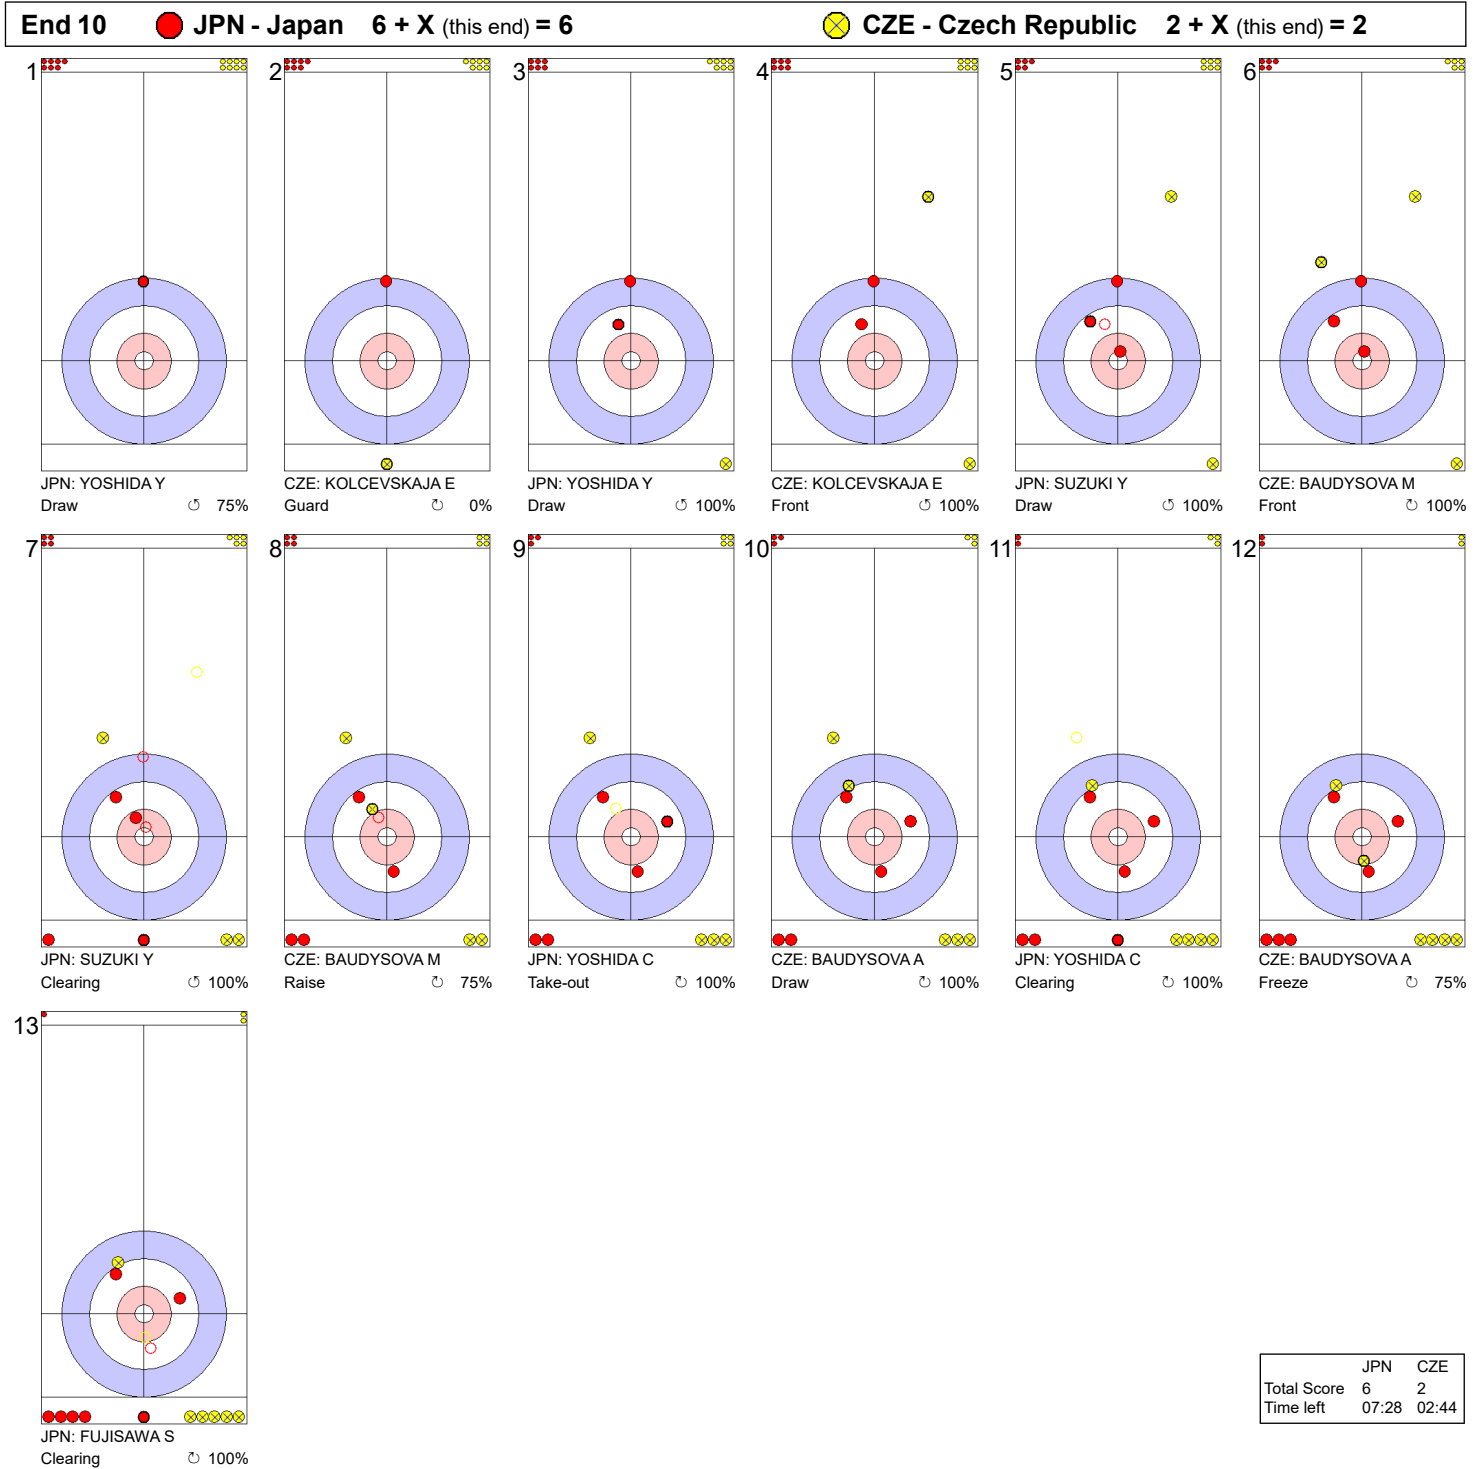

Game - Shot by Shot

Legend:
 ↻ Clockwise ↺ Counter-clockwise - Not considered

Game - Shot by Shot

Legend:
 ↻ Clockwise ↺ Counter-clockwise - Not considered

Game - Shot by Shot

End 3 ● **JPN - Japan 0 + 1 (this end) = 1** ● **CZE - Czech Republic 1 + 0 (this end) = 1**

	JPN	CZE
Total Score	1	1
Time left		

Legend:
 ↻ Clockwise ↺ Counter-clockwise - Not considered

Game - Shot by Shot

Legend:
 ↻ Clockwise ↺ Counter-clockwise - Not considered

Game - Shot by Shot

Legend:
 ↻ Clockwise ↺ Counter-clockwise - Not considered

Game - Shot by Shot

Legend:
 ↻ Clockwise ↺ Counter-clockwise - Not considered

Game - Shot by Shot

Legend:
 ↻ Clockwise ↺ Counter-clockwise - Not considered

Game - Shot by Shot

Legend:
 ↻ Clockwise ↺ Counter-clockwise - Not considered

Game - Shot by Shot

Legend:
 ↻ Clockwise ↺ Counter-clockwise - Not considered

Game - Shot by Shot

Legend:
 ↻ Clockwise ↺ Counter-clockwise - Not considered
 X Unfinished end due to concession