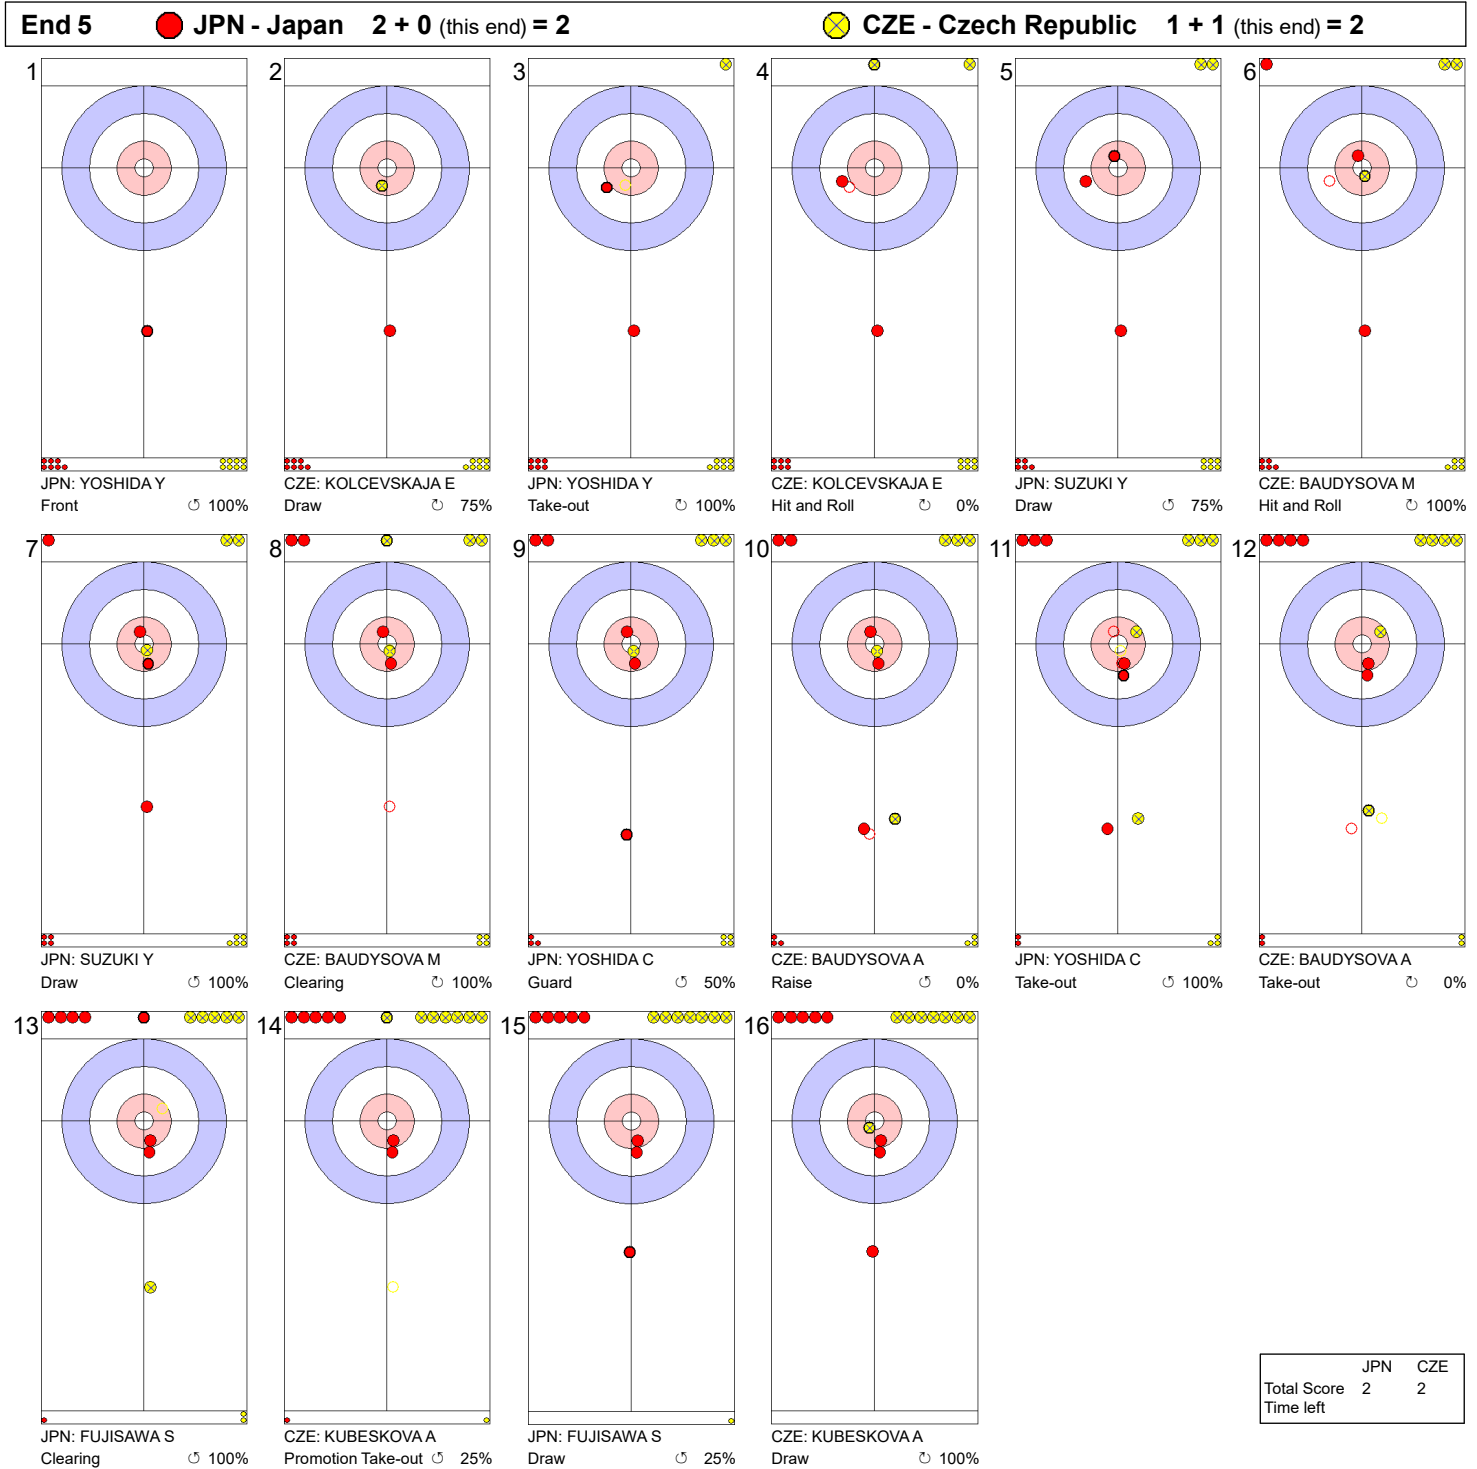

Game - Shot by Shot

Legend:
 ↻ Clockwise ↺ Counter-clockwise - Not considered

Game - Shot by Shot

Legend:
 ↻ Clockwise ↺ Counter-clockwise - Not considered

Game - Shot by Shot

End 3 ● **JPN - Japan 0 + 1 (this end) = 1** ● **CZE - Czech Republic 1 + 0 (this end) = 1**

	JPN	CZE
Total Score	1	1
Time left		

Legend:
 ↻ Clockwise ↺ Counter-clockwise - Not considered

Game - Shot by Shot

Legend:
 ↻ Clockwise ↺ Counter-clockwise - Not considered

Game - Shot by Shot

Legend:
 ↻ Clockwise ↺ Counter-clockwise - Not considered

Game - Shot by Shot

Legend:
 ↻ Clockwise ↺ Counter-clockwise - Not considered

Game - Shot by Shot

Legend:
 ↻ Clockwise ↺ Counter-clockwise - Not considered

Game - Shot by Shot

Legend:
 ↻ Clockwise ↺ Counter-clockwise - Not considered

Game - Shot by Shot

Legend:
 ↻ Clockwise ↺ Counter-clockwise - Not considered

Game - Shot by Shot

Legend:
 ↻ Clockwise ↺ Counter-clockwise - Not considered
 X Unfinished end due to concession