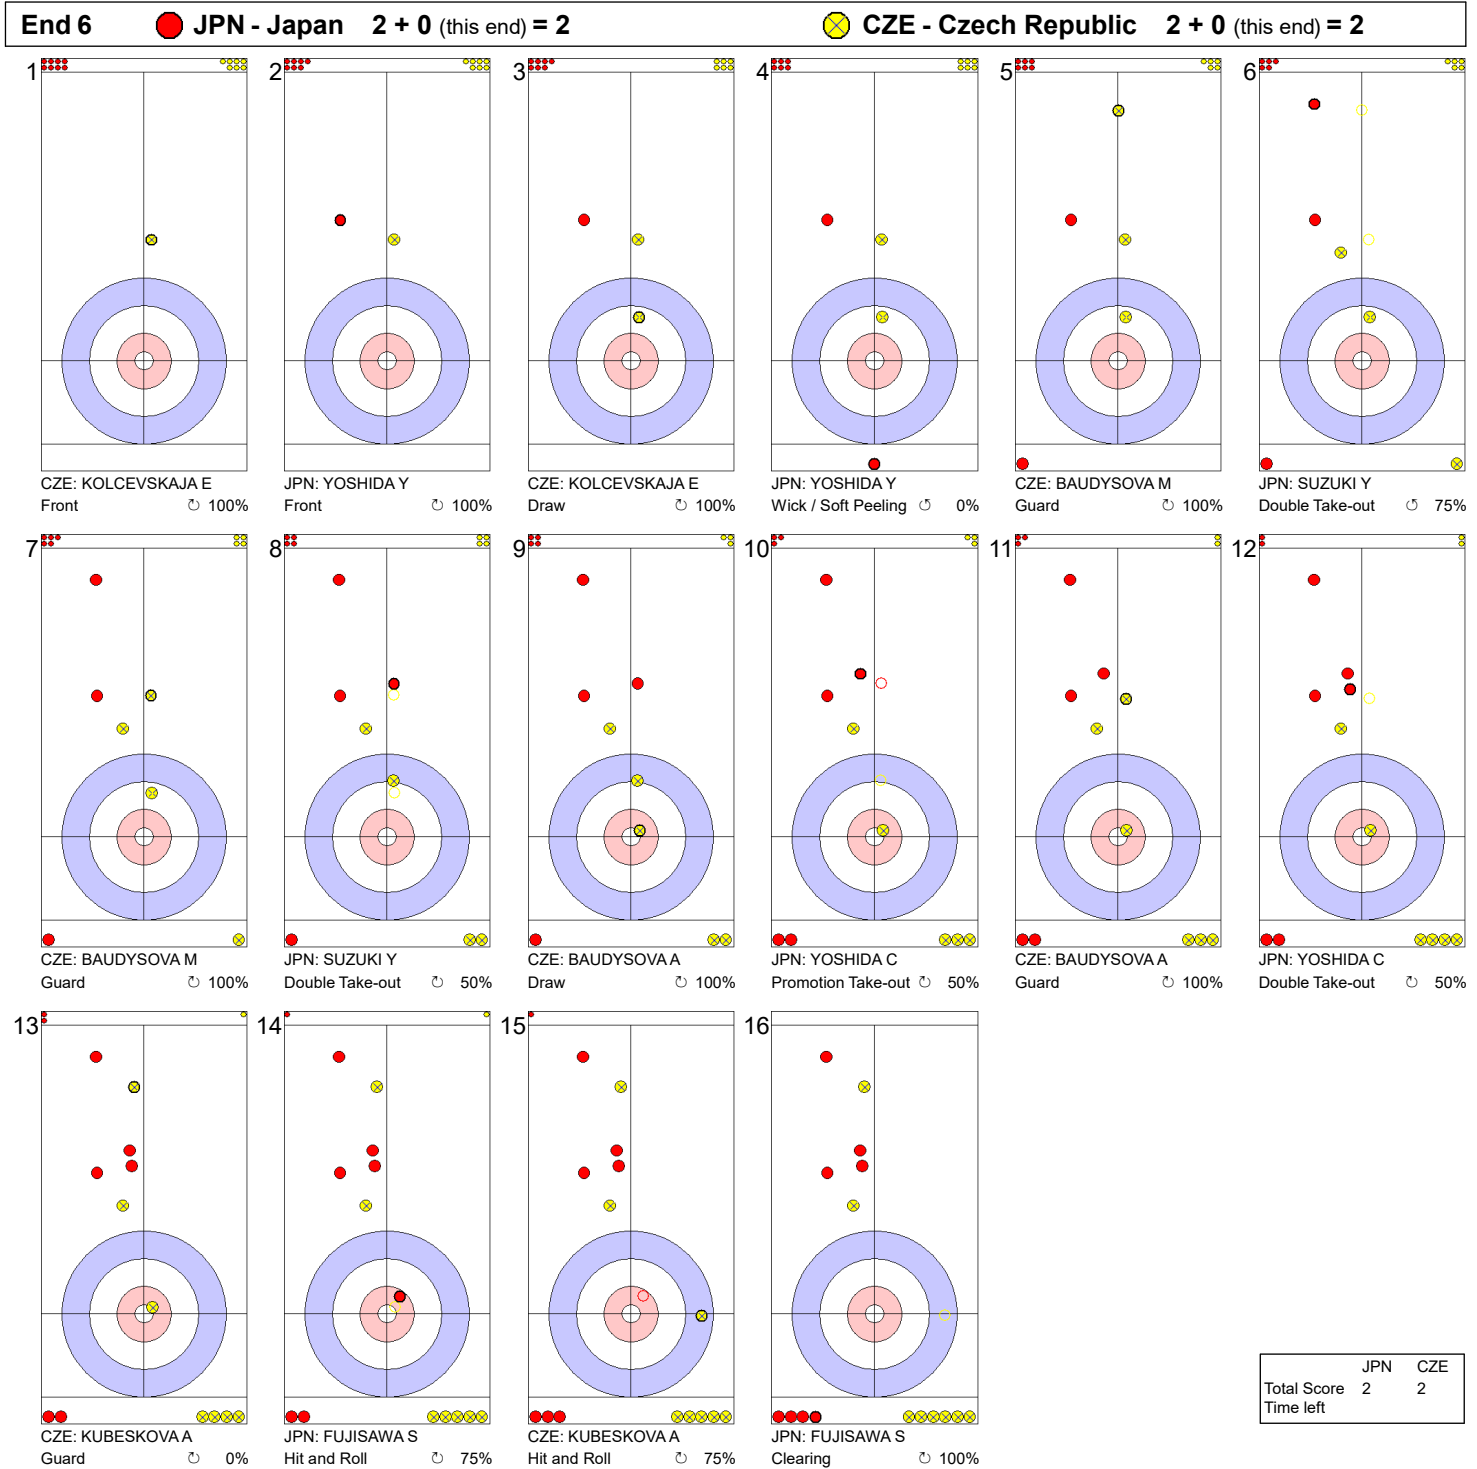

Game - Shot by Shot

Legend:
 ↻ Clockwise ↺ Counter-clockwise - Not considered

Game - Shot by Shot

Legend:
 ↻ Clockwise ↺ Counter-clockwise - Not considered

Game - Shot by Shot

End 3 ● **JPN - Japan 0 + 1 (this end) = 1** ● **CZE - Czech Republic 1 + 0 (this end) = 1**

	JPN	CZE
Total Score	1	1
Time left		

Legend:
 ↻ Clockwise ↺ Counter-clockwise - Not considered

Game - Shot by Shot

Legend:
 ↻ Clockwise ↺ Counter-clockwise - Not considered

Game - Shot by Shot

Legend:
 ↻ Clockwise ↺ Counter-clockwise - Not considered

Game - Shot by Shot

Legend:
 ↻ Clockwise ↺ Counter-clockwise - Not considered

Game - Shot by Shot

Legend:
 ↻ Clockwise ↺ Counter-clockwise - Not considered

Game - Shot by Shot

Legend:
 ↻ Clockwise ↺ Counter-clockwise - Not considered

Game - Shot by Shot

Legend:
 ↻ Clockwise ↺ Counter-clockwise - Not considered

Game - Shot by Shot

Legend:
 ↻ Clockwise ↺ Counter-clockwise - Not considered
 X Unfinished end due to concession