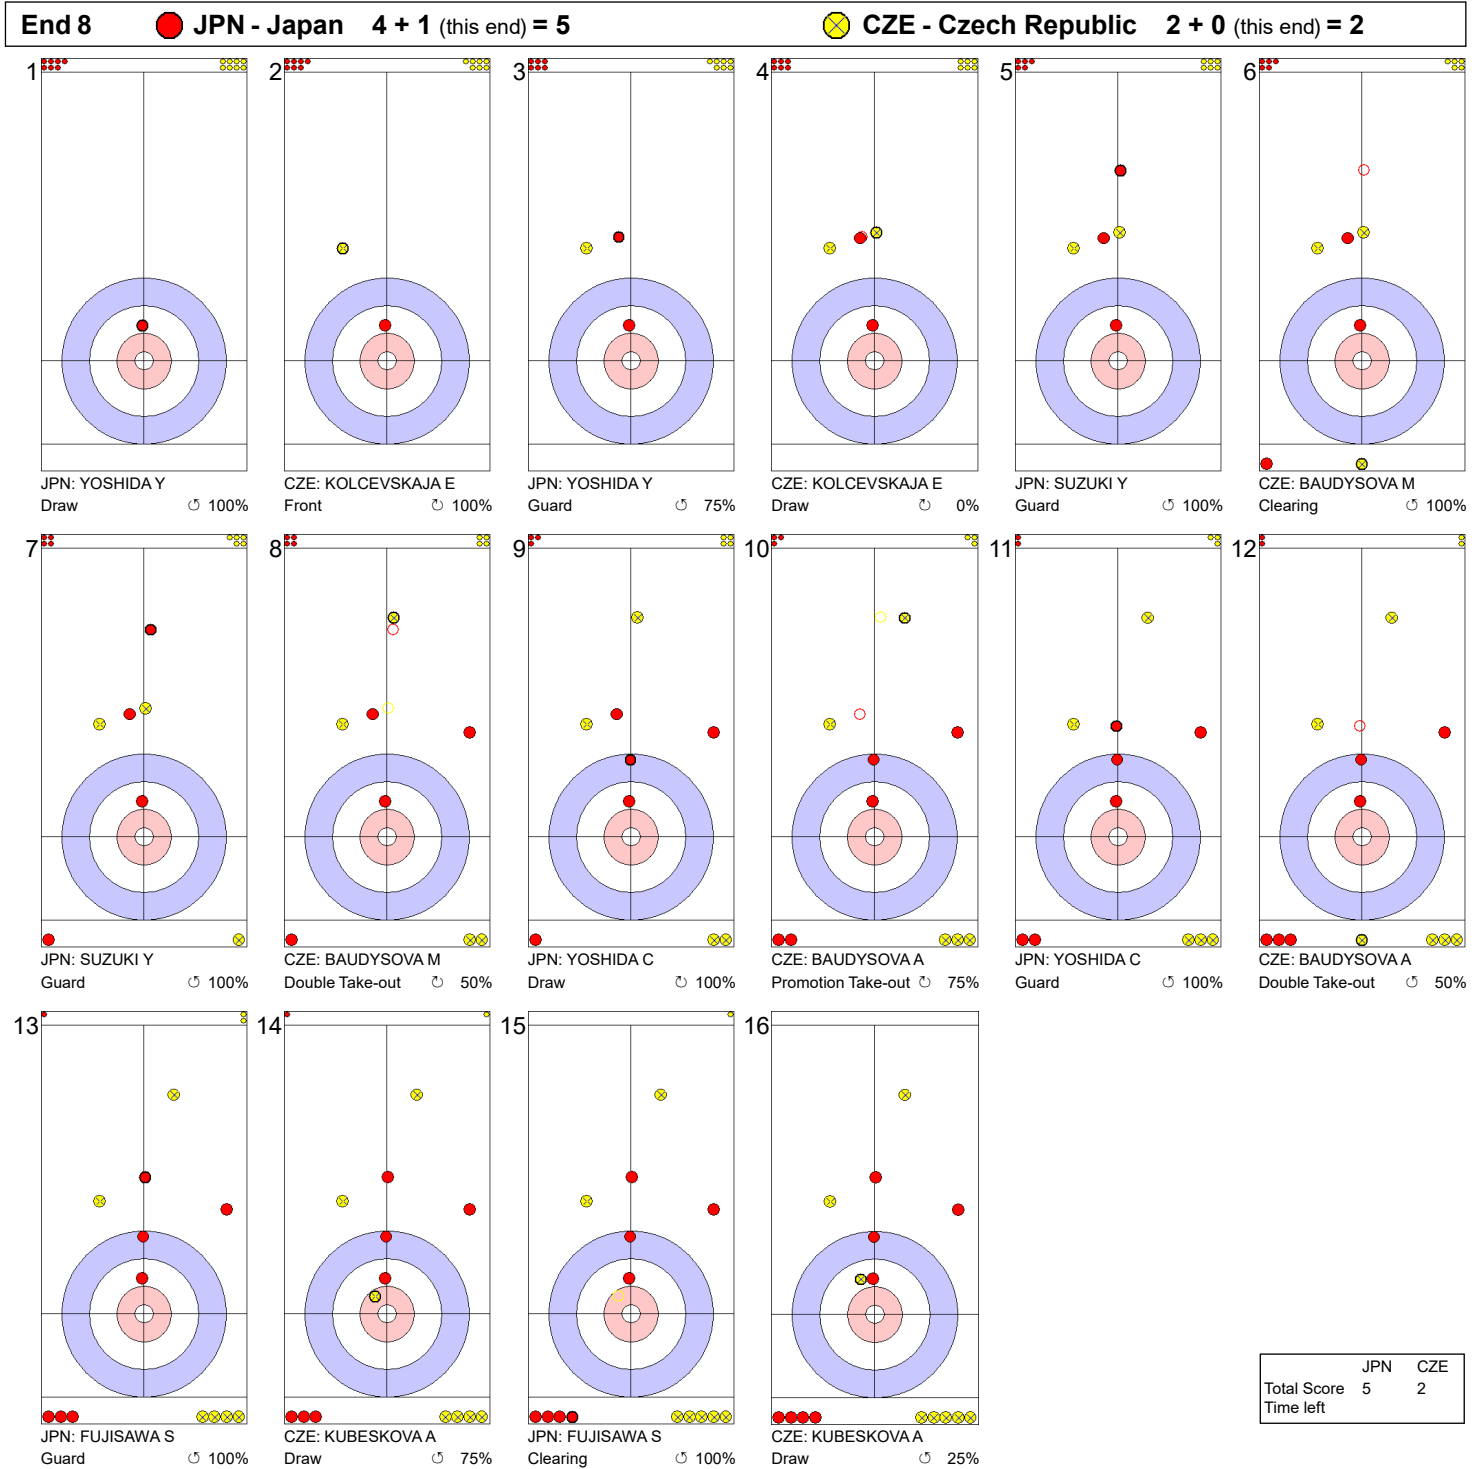

Game - Shot by Shot

Legend:
 ↻ Clockwise ↺ Counter-clockwise - Not considered

Game - Shot by Shot

Legend:
 ↻ Clockwise ↺ Counter-clockwise - Not considered

Game - Shot by Shot

End 3 ● **JPN - Japan 0 + 1 (this end) = 1** ● **CZE - Czech Republic 1 + 0 (this end) = 1**

	JPN	CZE
Total Score	1	1
Time left		

Legend:
 ↻ Clockwise ↺ Counter-clockwise - Not considered

Game - Shot by Shot

Legend:
 ↻ Clockwise ↺ Counter-clockwise - Not considered

Game - Shot by Shot

Legend:
 ↻ Clockwise ↺ Counter-clockwise - Not considered

Game - Shot by Shot

Legend:
 ↻ Clockwise ↺ Counter-clockwise - Not considered

Game - Shot by Shot

Legend:
 ↻ Clockwise ↺ Counter-clockwise - Not considered

Game - Shot by Shot

Legend:
 ↻ Clockwise ↺ Counter-clockwise - Not considered

Game - Shot by Shot

Legend:
 ↻ Clockwise ↺ Counter-clockwise - Not considered

Game - Shot by Shot

Legend:
 ↻ Clockwise ↺ Counter-clockwise - Not considered
 X Unfinished end due to concession