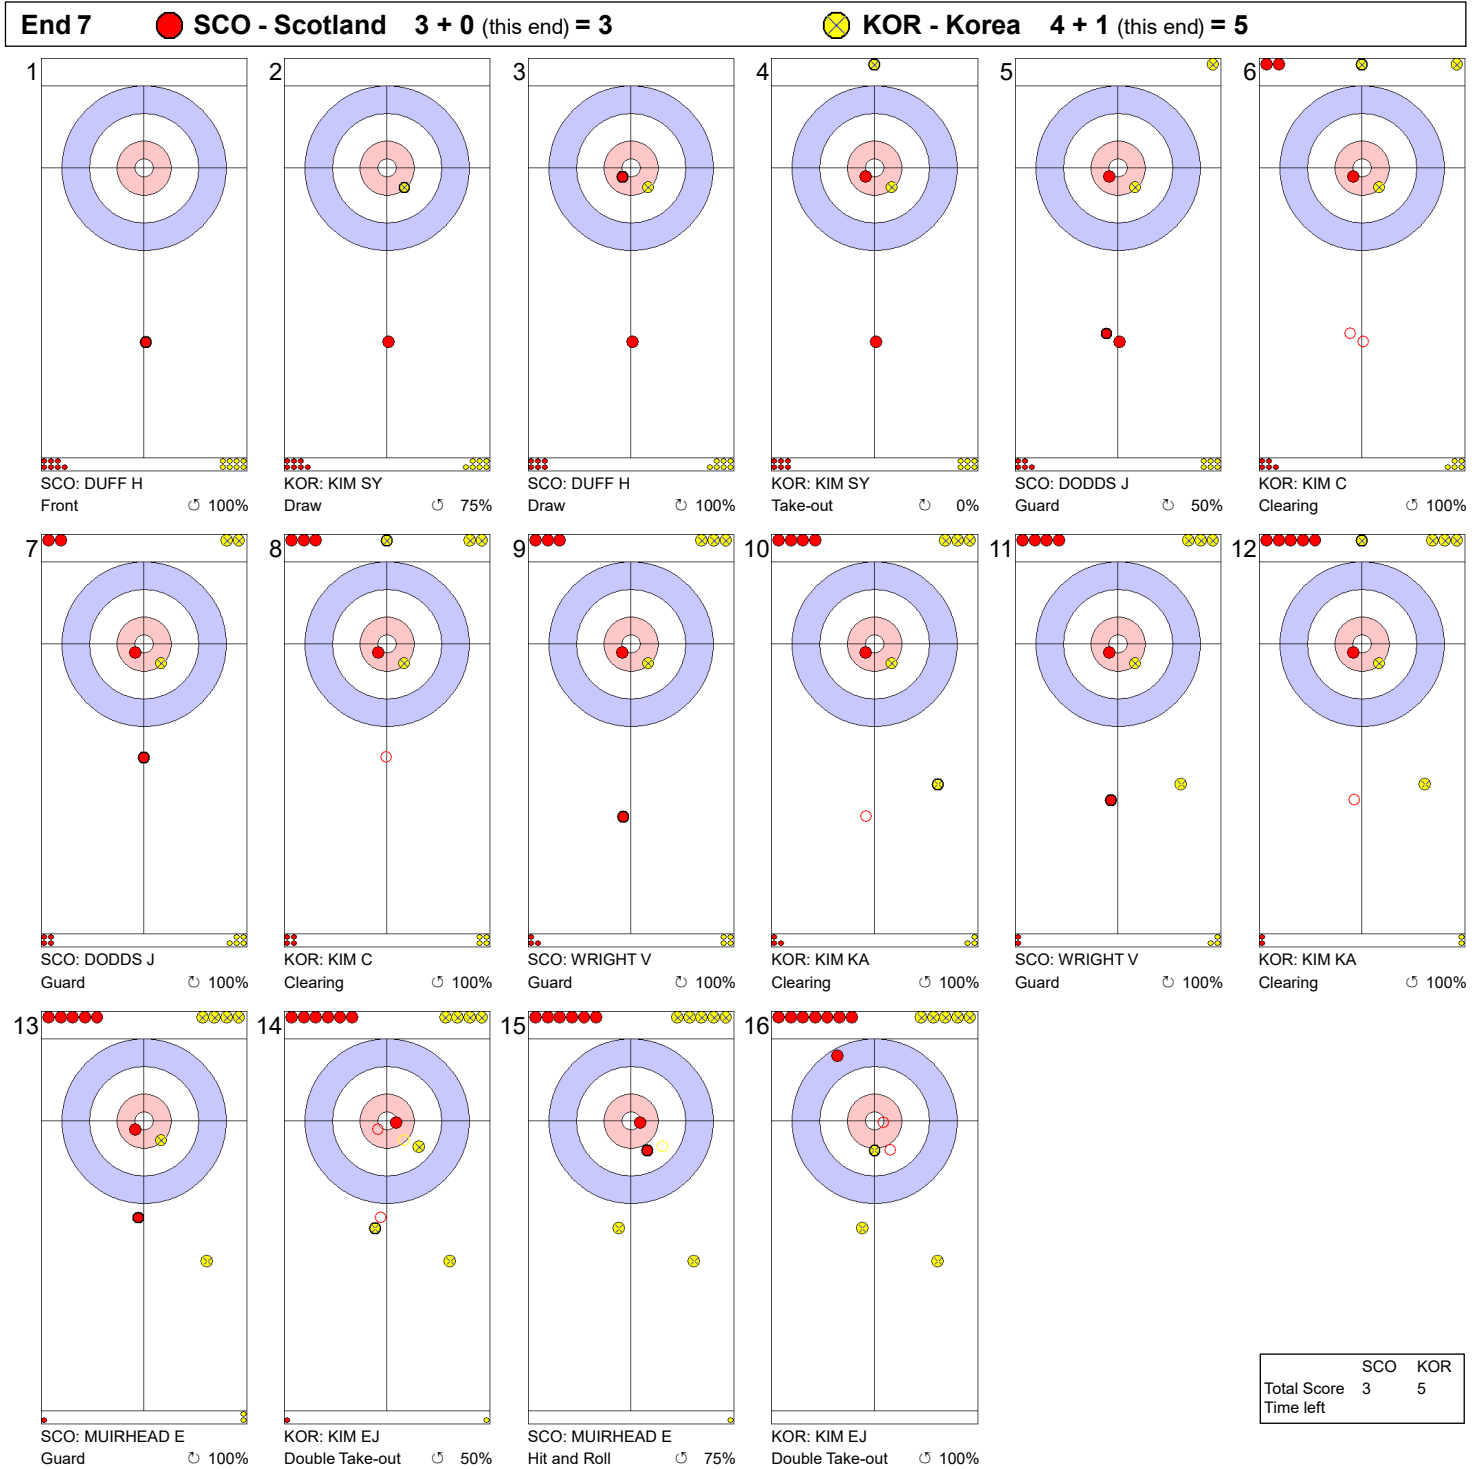

**Game - Shot by Shot**

**End 3**    ● **SCO - Scotland**    **0 + 1 (this end) = 1**                      ⊗ **KOR - Korea**    **3 + 0 (this end) = 3**

**Legend:**  
 ↻ Clockwise                                      ↺ Counter-clockwise                                      - Not considered

**Game - Shot by Shot**

**Legend:**  
 ↻ Clockwise      ↺ Counter-clockwise      - Not considered

Game - Shot by Shot

**Legend:**  
 ↻ Clockwise      ↺ Counter-clockwise      - Not considered

Game - Shot by Shot

**Legend:**  
 ↻ Clockwise      ↺ Counter-clockwise      - Not considered

### Game - Shot by Shot

**Legend:**  
 ↻ Clockwise      ↺ Counter-clockwise      - Not considered