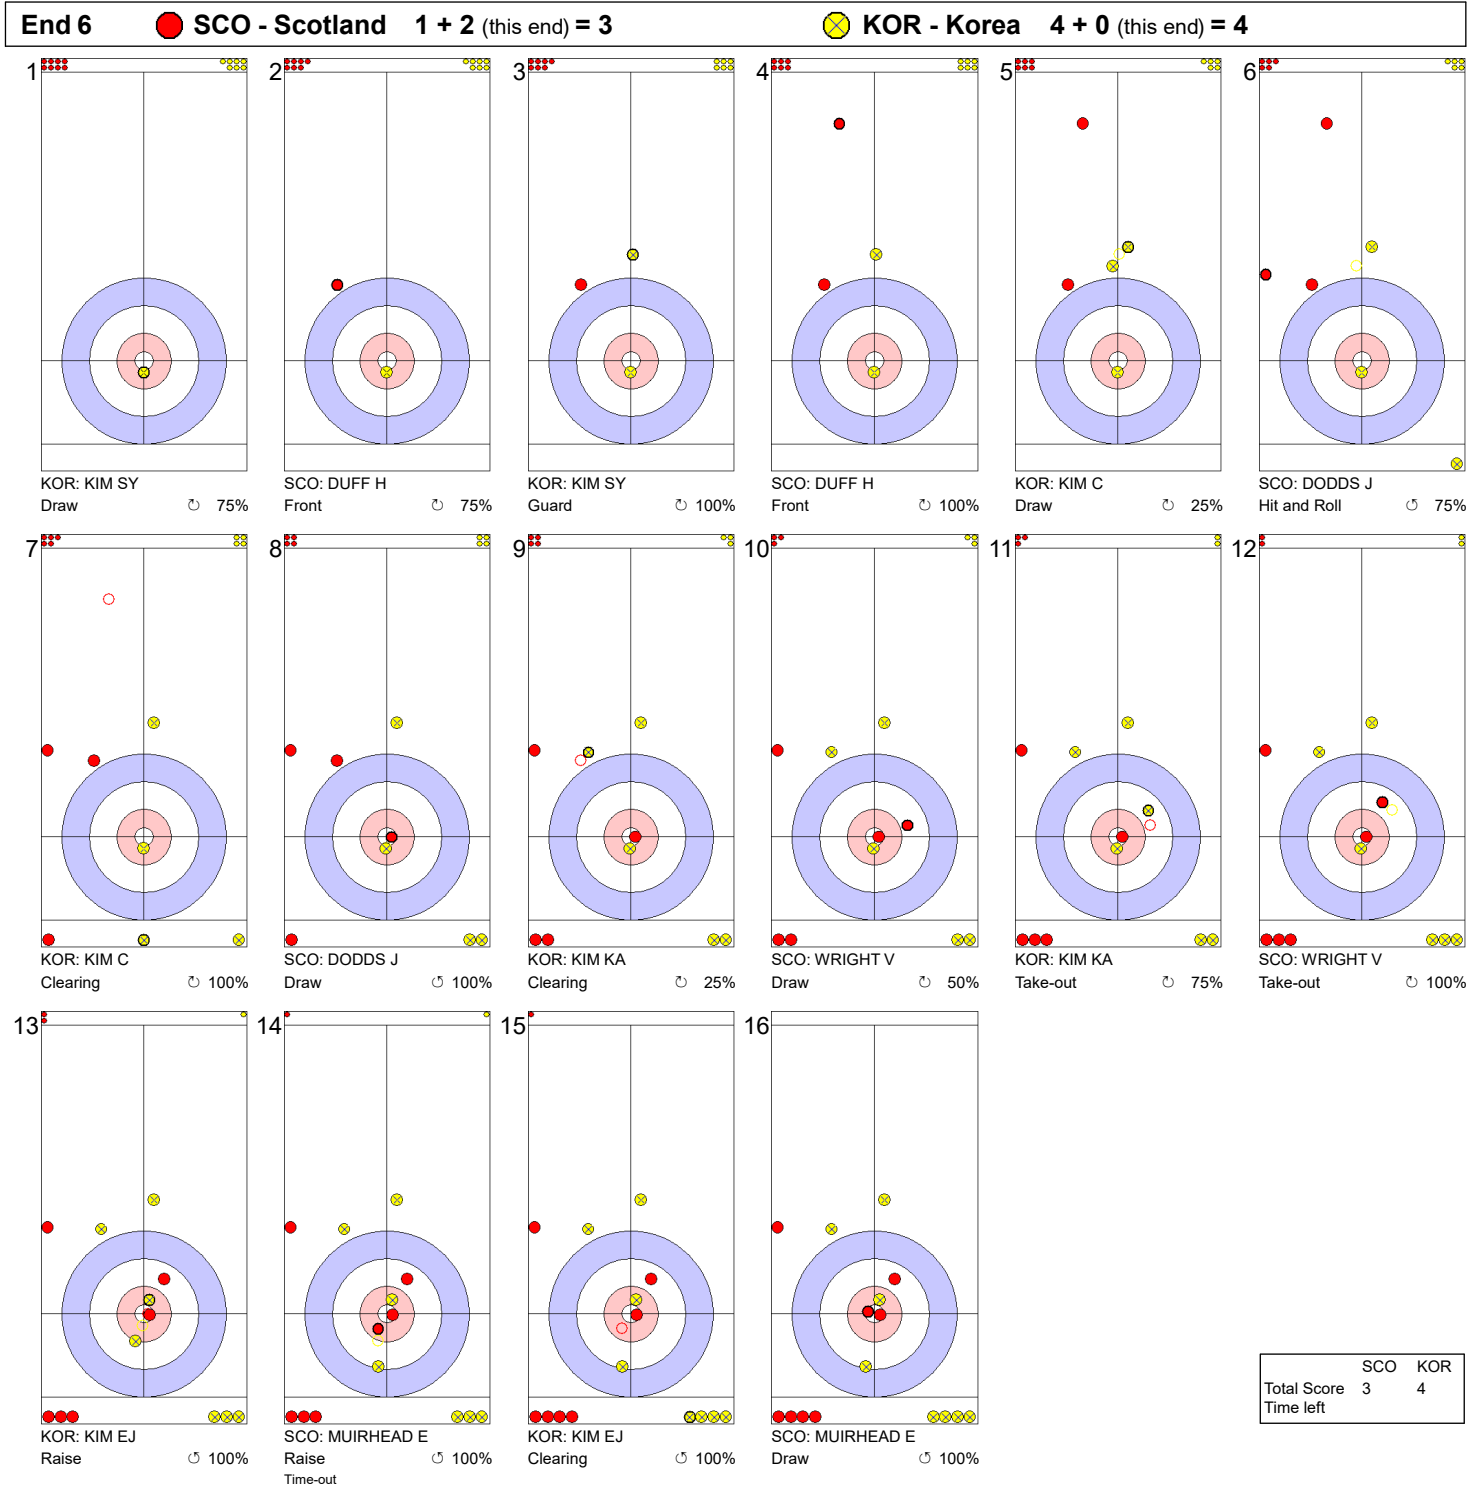

**Game - Shot by Shot**

**End 3**    ● **SCO - Scotland**    **0 + 1 (this end) = 1**                      ⊗ **KOR - Korea**    **3 + 0 (this end) = 3**

**Legend:**  
 ↻ Clockwise                                      ↺ Counter-clockwise                                      - Not considered

**Game - Shot by Shot**

**Legend:**  
 ↻ Clockwise      ↺ Counter-clockwise      - Not considered

Game - Shot by Shot

**Legend:**  
 ↻ Clockwise      ↺ Counter-clockwise      - Not considered

Game - Shot by Shot

**Legend:**  
 ↻ Clockwise      ↺ Counter-clockwise      - Not considered

### Game - Shot by Shot

**Legend:**  
 ↻ Clockwise      ↺ Counter-clockwise      - Not considered