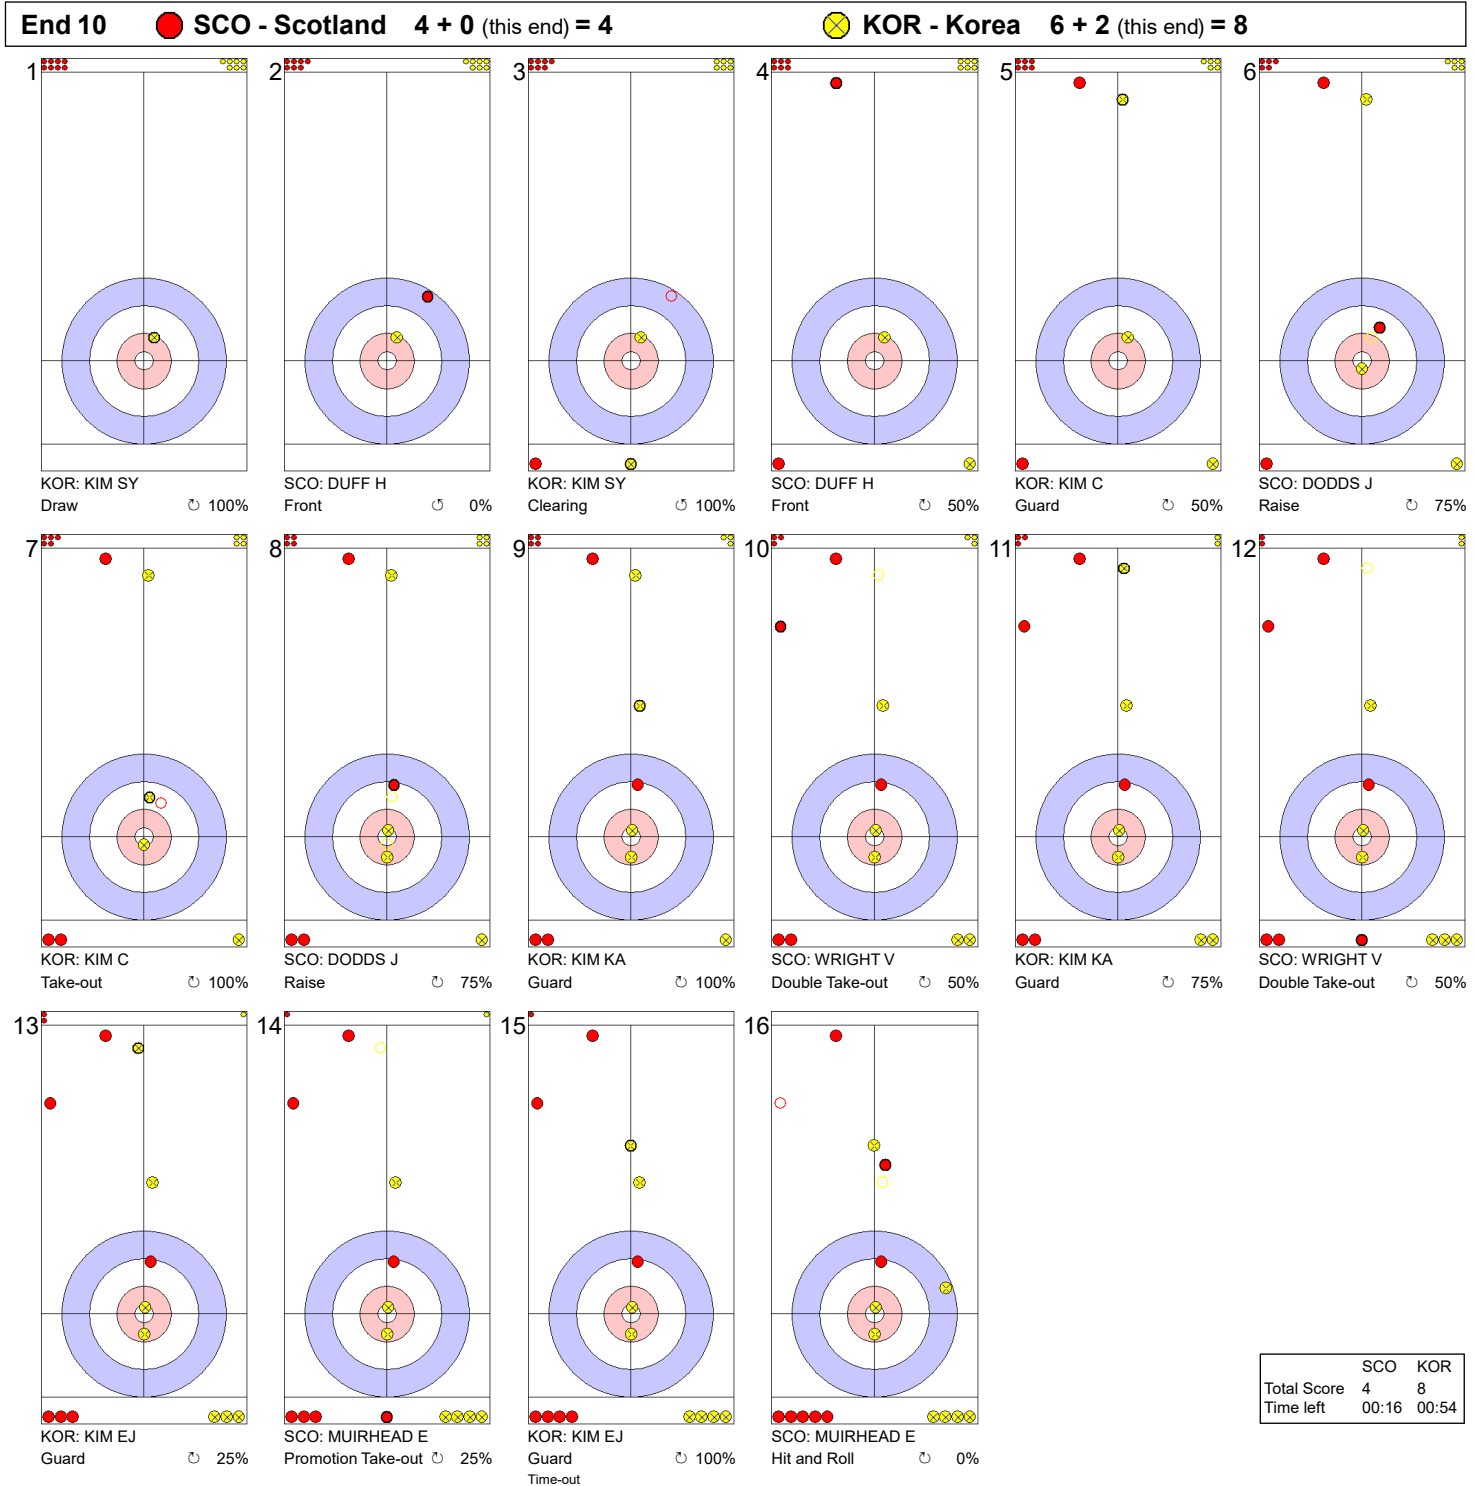

**Game - Shot by Shot**

**End 3**    ● **SCO - Scotland**    **0 + 1 (this end) = 1**                      ⊗ **KOR - Korea**    **3 + 0 (this end) = 3**

**Legend:**  
 ↻ Clockwise                                      ↺ Counter-clockwise                                      - Not considered

**Game - Shot by Shot**

**Legend:**  
 ↻ Clockwise      ↺ Counter-clockwise      - Not considered

Game - Shot by Shot

**Legend:**  
 ↻ Clockwise      ↺ Counter-clockwise      - Not considered

Game - Shot by Shot

**Legend:**  
 ↻ Clockwise      ↺ Counter-clockwise      - Not considered

### Game - Shot by Shot

**Legend:**  
 ↻ Clockwise      ↺ Counter-clockwise      - Not considered