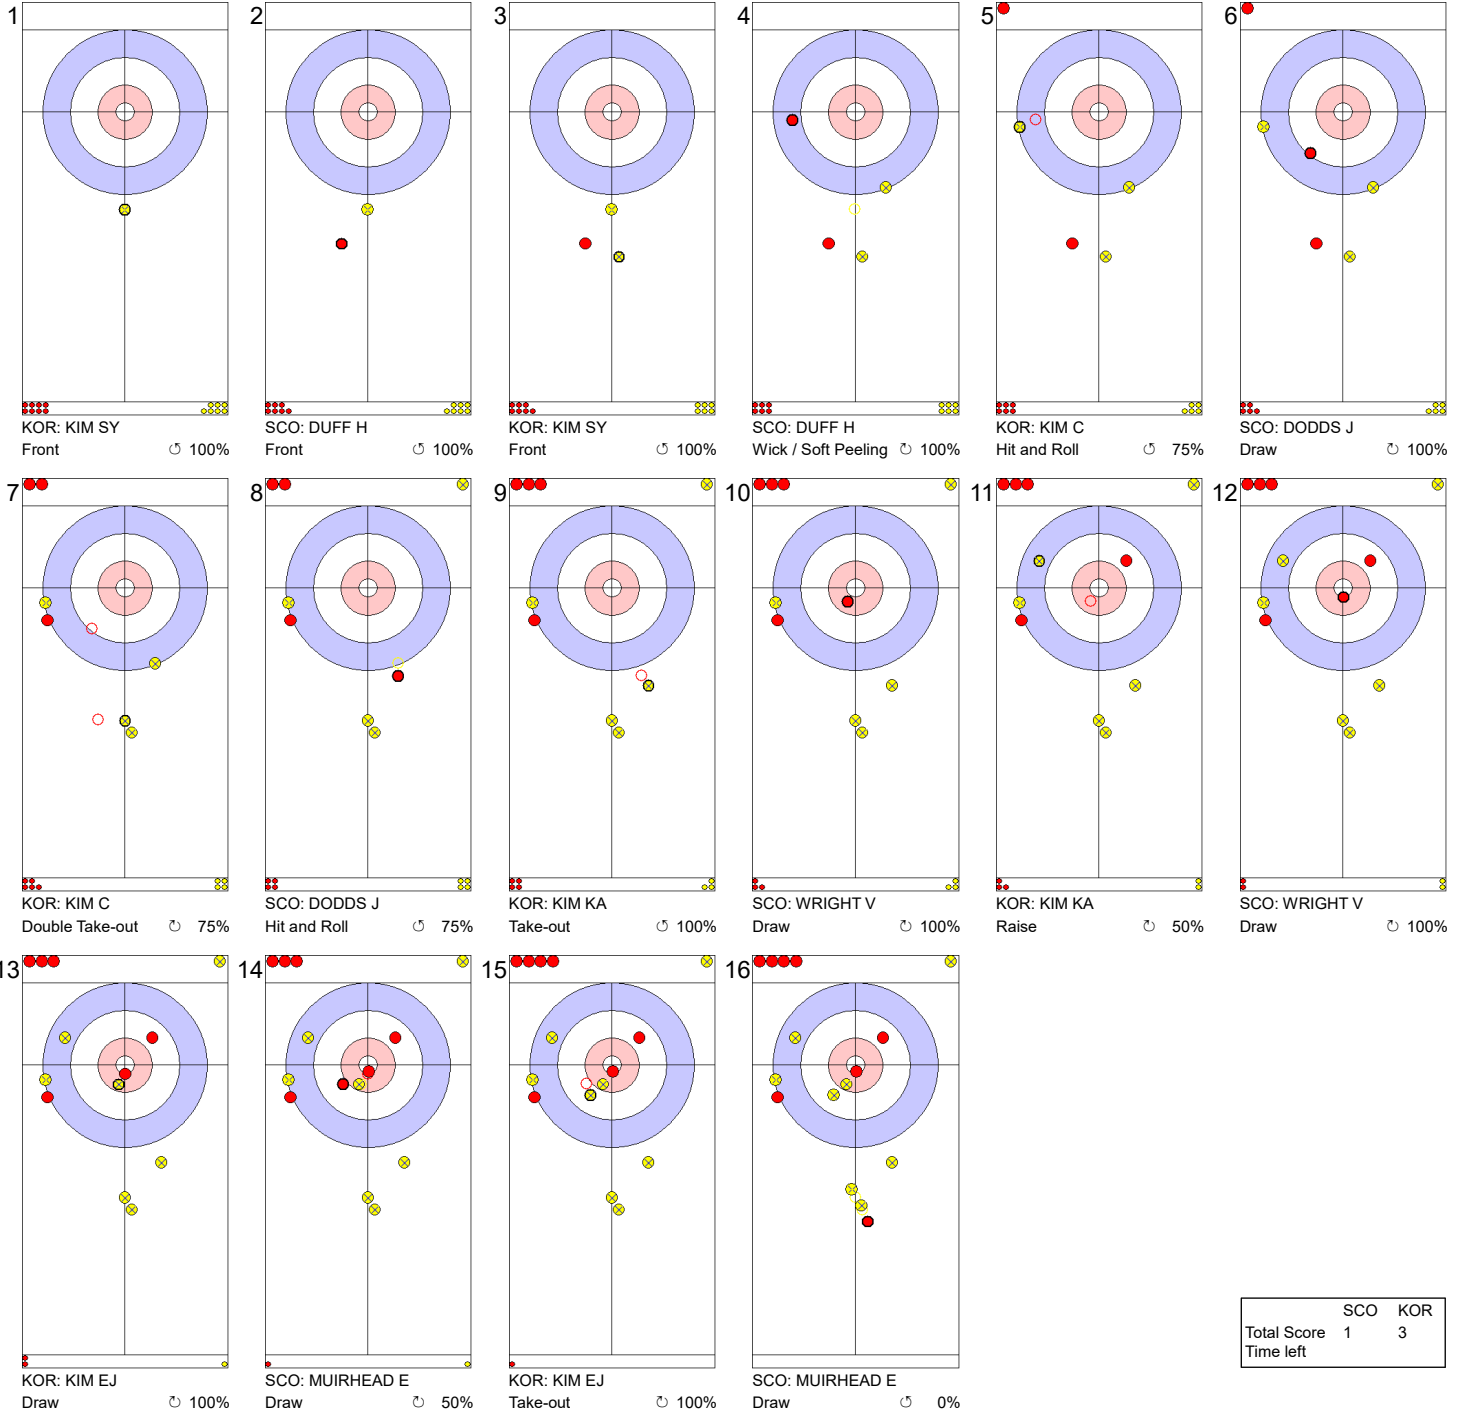

**Game - Shot by Shot**

**End 3**    ● **SCO - Scotland**    **0 + 1 (this end) = 1**                      ⊗ **KOR - Korea**    **3 + 0 (this end) = 3**

**Legend:**  
 ↻ Clockwise                                      ↺ Counter-clockwise                                      - Not considered

**Game - Shot by Shot**

**Legend:**  
 ↻ Clockwise      ↺ Counter-clockwise      - Not considered

Game - Shot by Shot

**Legend:**  
 ↻ Clockwise      ↺ Counter-clockwise      - Not considered

Game - Shot by Shot

**Legend:**  
 ↻ Clockwise      ↺ Counter-clockwise      - Not considered

### Game - Shot by Shot

**Legend:**  
 ↻ Clockwise      ↺ Counter-clockwise      - Not considered