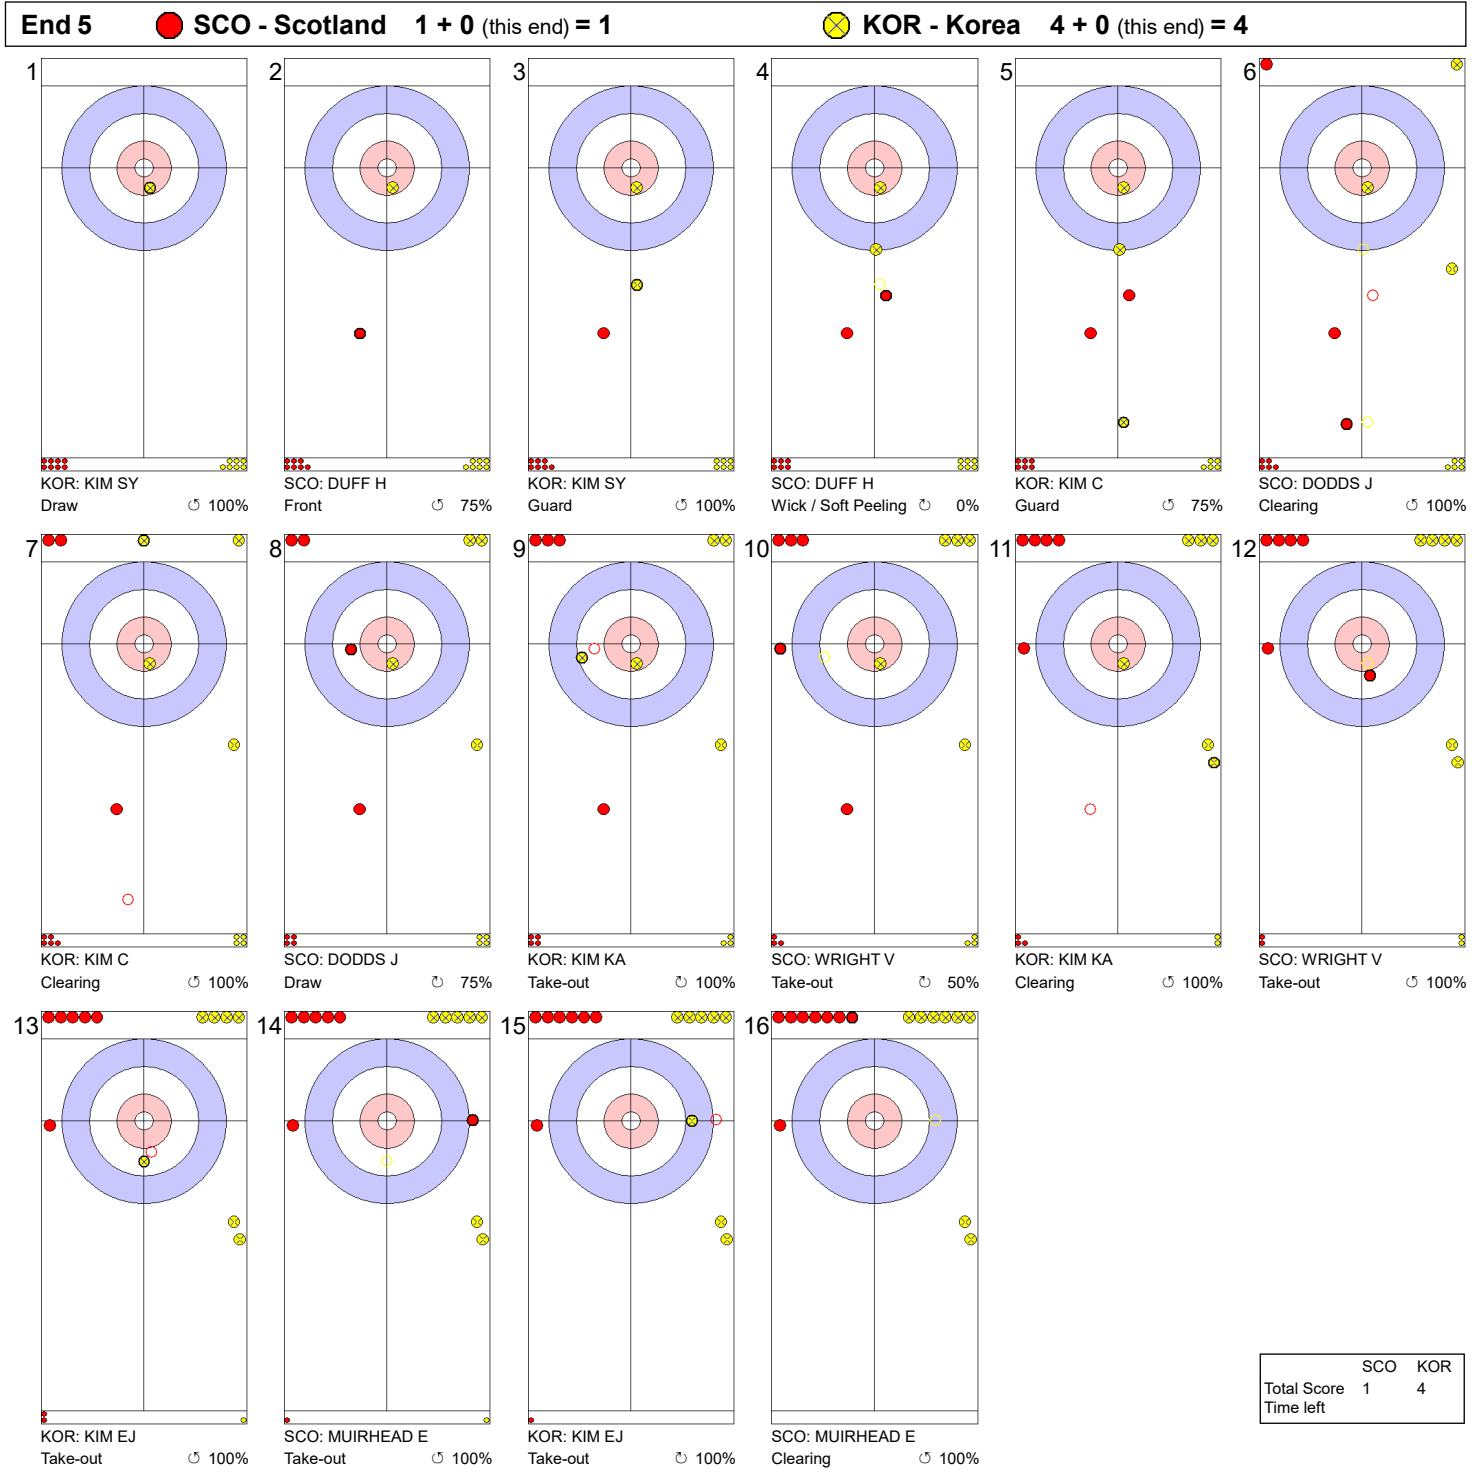

**Game - Shot by Shot**

**End 3**    ● **SCO - Scotland**    **0 + 1 (this end) = 1**                      ⊗ **KOR - Korea**    **3 + 0 (this end) = 3**

**Legend:**  
 ↻ Clockwise                                      ↺ Counter-clockwise                                      - Not considered

**Game - Shot by Shot**

**Legend:**  
 ↻ Clockwise      ↺ Counter-clockwise      - Not considered

Game - Shot by Shot

**Legend:**  
 ↻ Clockwise      ↺ Counter-clockwise      - Not considered

Game - Shot by Shot

**Legend:**  
 ↻ Clockwise      ↺ Counter-clockwise      - Not considered

### Game - Shot by Shot

**Legend:**  
 ↻ Clockwise      ↺ Counter-clockwise      - Not considered