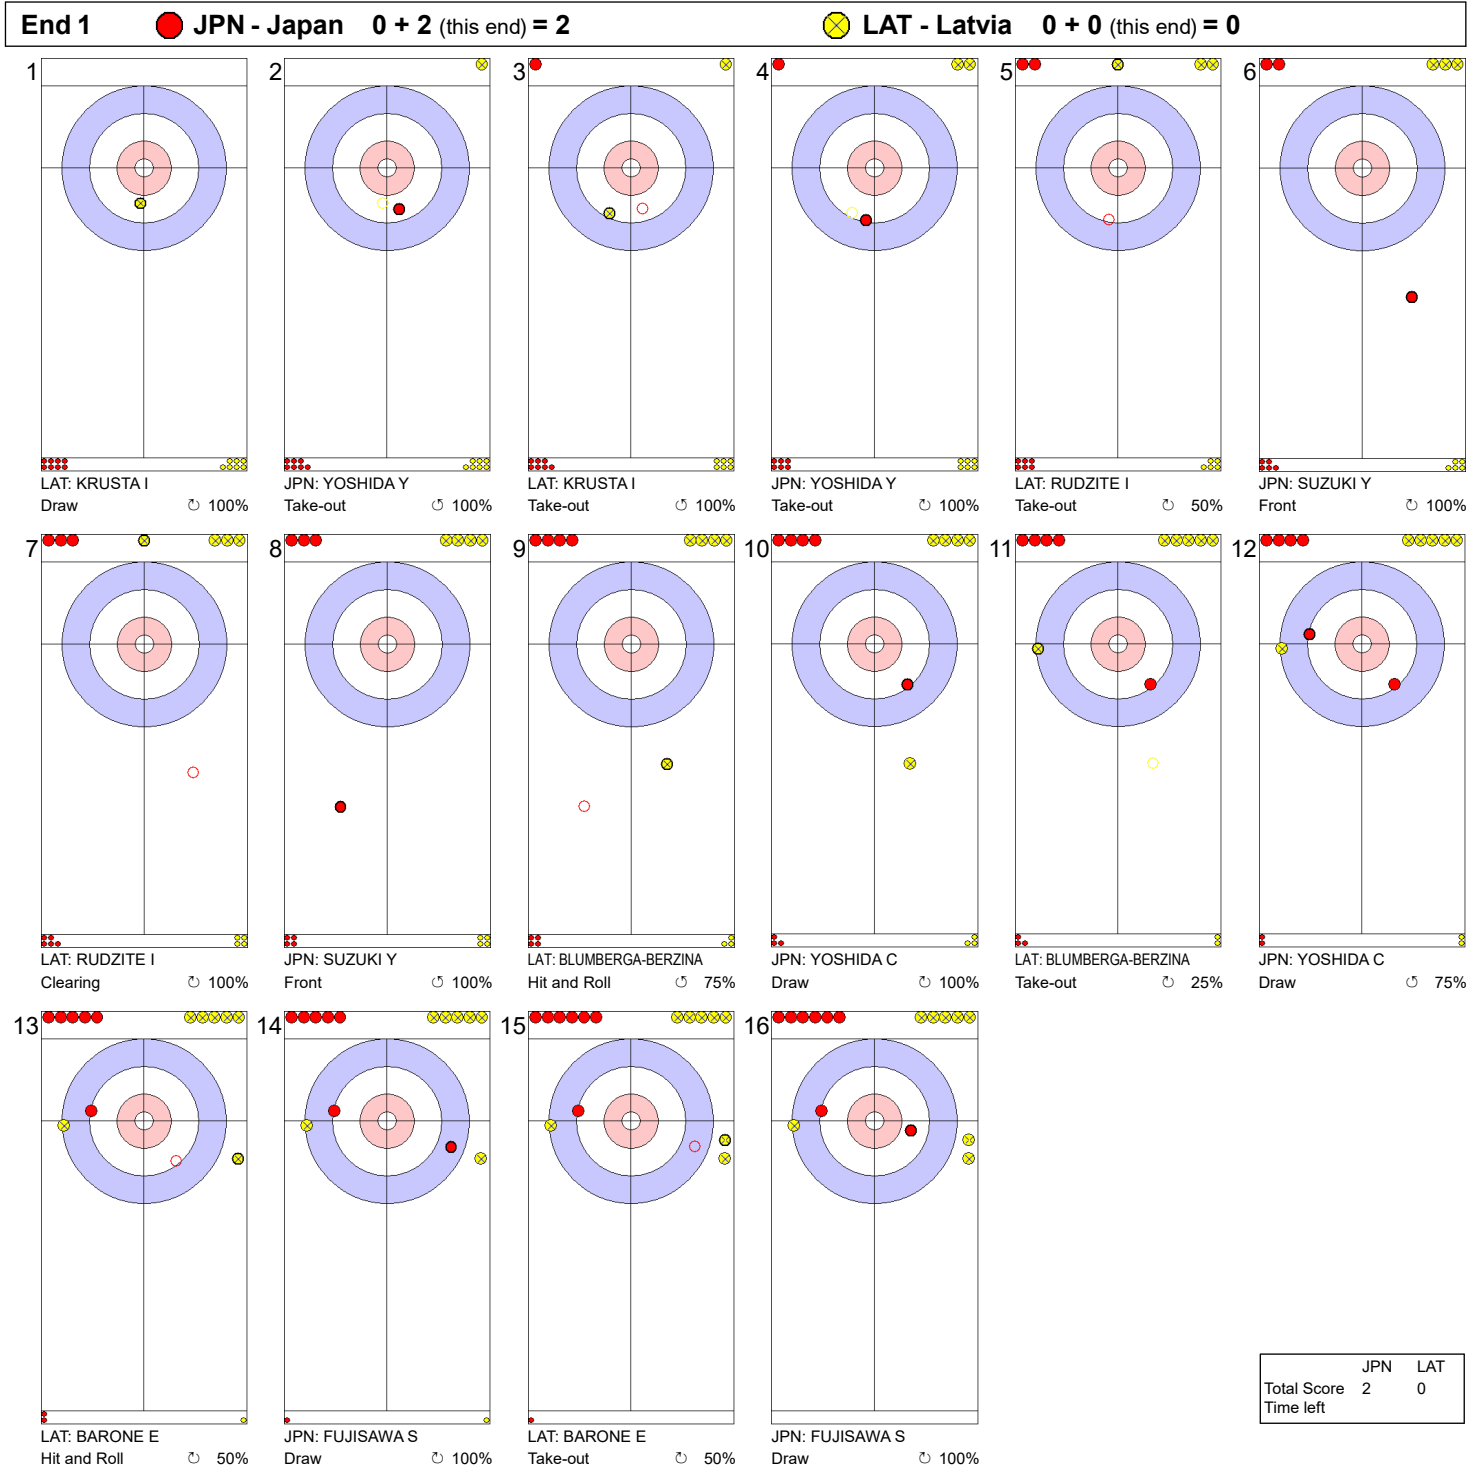

Game - Shot by Shot

Legend:
 ↻ Clockwise ↺ Counter-clockwise - Not considered

Game - Shot by Shot

Legend:
 ↻ Clockwise ↺ Counter-clockwise - Not considered

Game - Shot by Shot

End 3 ● **JPN - Japan 3 + 2 (this end) = 5** ● **LAT - Latvia 0 + 0 (this end) = 0**

	JPN	LAT
Total Score	5	0
Time left		

Legend:
 ↻ Clockwise ↺ Counter-clockwise - Not considered

Game - Shot by Shot

Legend:
 ↻ Clockwise ↺ Counter-clockwise - Not considered

Game - Shot by Shot

Legend:
 ↻ Clockwise ↺ Counter-clockwise - Not considered

Game - Shot by Shot

Legend:
 ↻ Clockwise ↺ Counter-clockwise - Not considered

Game - Shot by Shot

Legend:
 ⤵ Clockwise ⤴ Counter-clockwise - Not considered