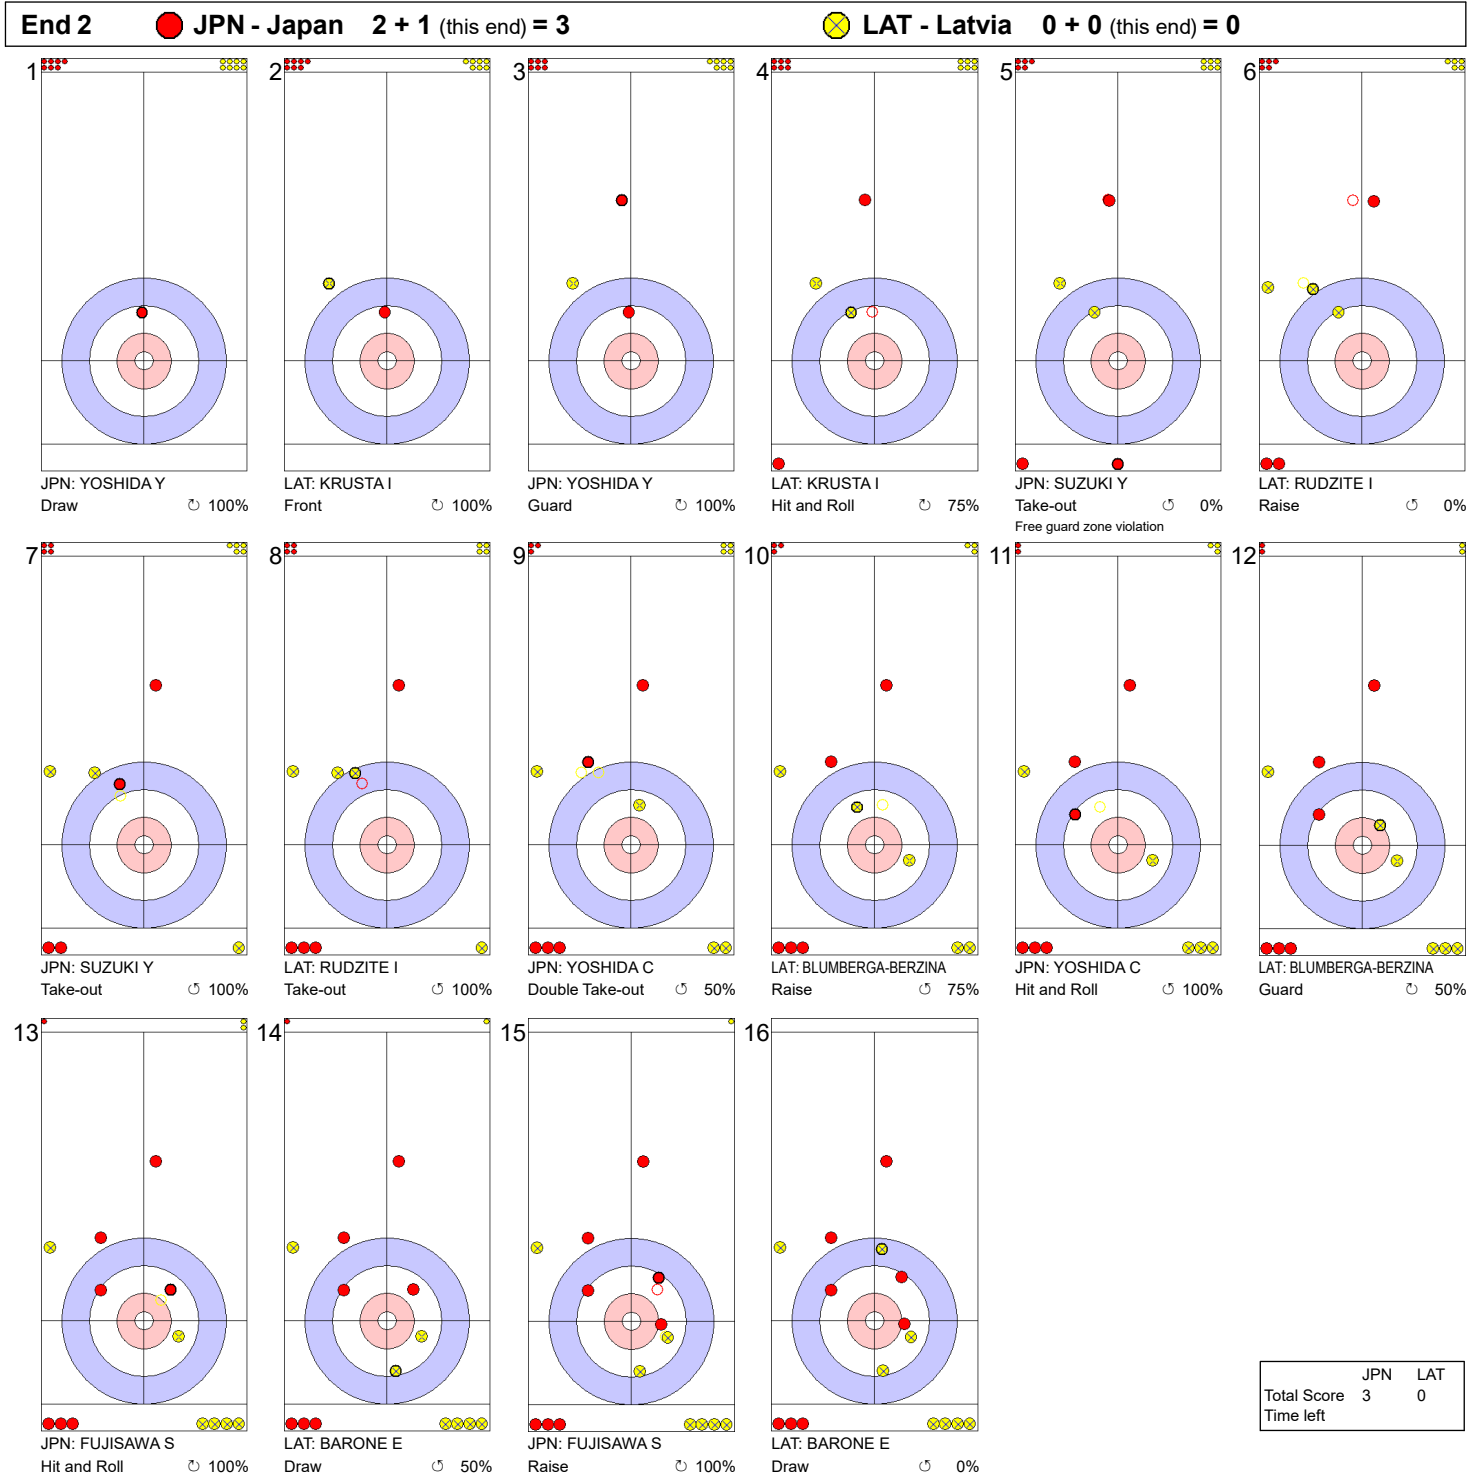

Game - Shot by Shot

Legend:
 ↻ Clockwise ↺ Counter-clockwise - Not considered

Game - Shot by Shot

Legend:
 ↻ Clockwise ↺ Counter-clockwise - Not considered

Game - Shot by Shot

End 3 ● **JPN - Japan 3 + 2 (this end) = 5** ● **LAT - Latvia 0 + 0 (this end) = 0**

	JPN	LAT
Total Score	5	0
Time left		

Legend:
 ↻ Clockwise ↺ Counter-clockwise - Not considered

Game - Shot by Shot

Legend:
 ↻ Clockwise ↺ Counter-clockwise - Not considered

Game - Shot by Shot

Legend:
 ↻ Clockwise ↺ Counter-clockwise - Not considered

Game - Shot by Shot

Legend:
 ↻ Clockwise ↺ Counter-clockwise - Not considered

Game - Shot by Shot

Legend:
 ⤵ Clockwise ⤴ Counter-clockwise - Not considered