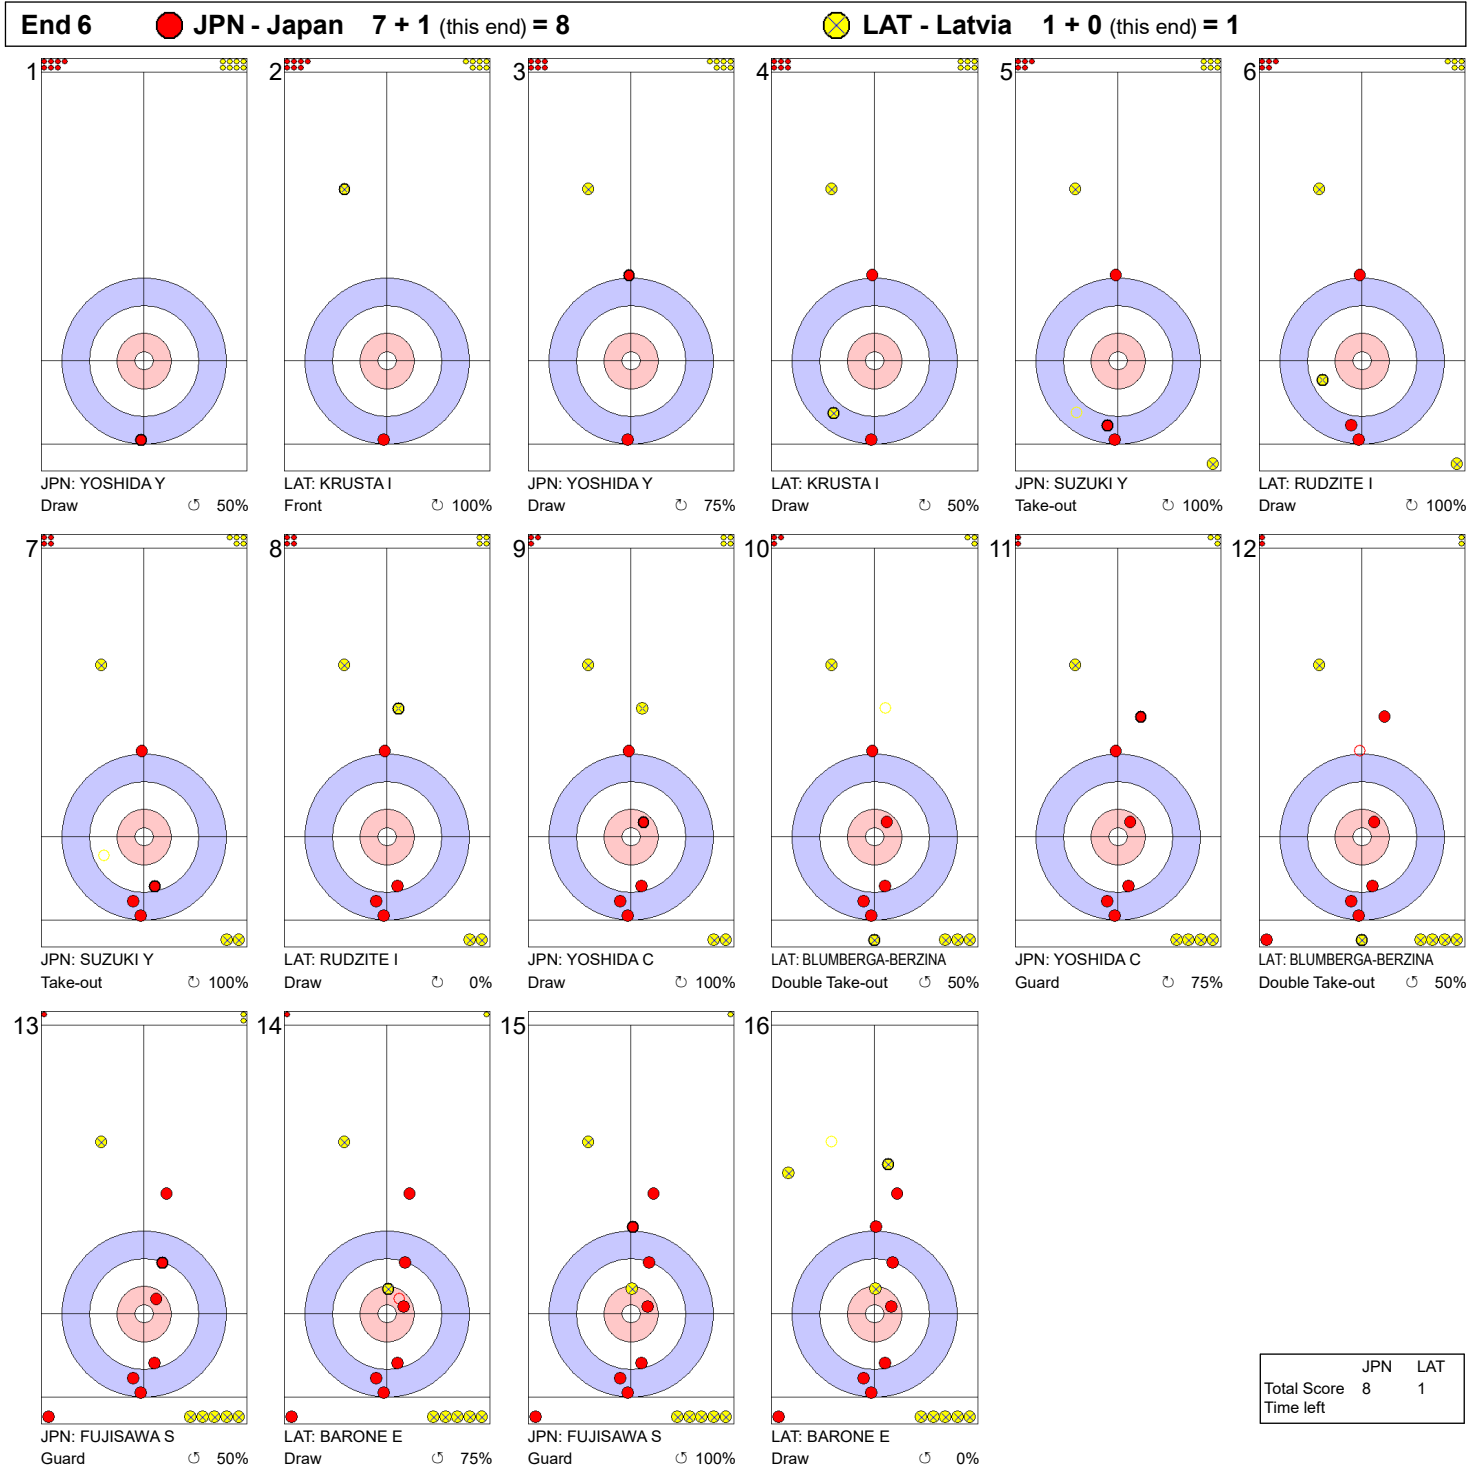

Game - Shot by Shot

Legend:
 ↻ Clockwise ↺ Counter-clockwise - Not considered

Game - Shot by Shot

Legend:
 ↻ Clockwise ↺ Counter-clockwise - Not considered

Game - Shot by Shot

End 3 ● **JPN - Japan 3 + 2 (this end) = 5** ● **LAT - Latvia 0 + 0 (this end) = 0**

	JPN	LAT
Total Score	5	0
Time left		

Legend:
 ↻ Clockwise ↺ Counter-clockwise - Not considered

Game - Shot by Shot

Legend:
 ↻ Clockwise ↺ Counter-clockwise - Not considered

Game - Shot by Shot

Legend:
 ↻ Clockwise ↺ Counter-clockwise - Not considered

Game - Shot by Shot

Legend:
 ↻ Clockwise ↺ Counter-clockwise - Not considered

Game - Shot by Shot

Legend:
 ⤵ Clockwise ⤴ Counter-clockwise - Not considered