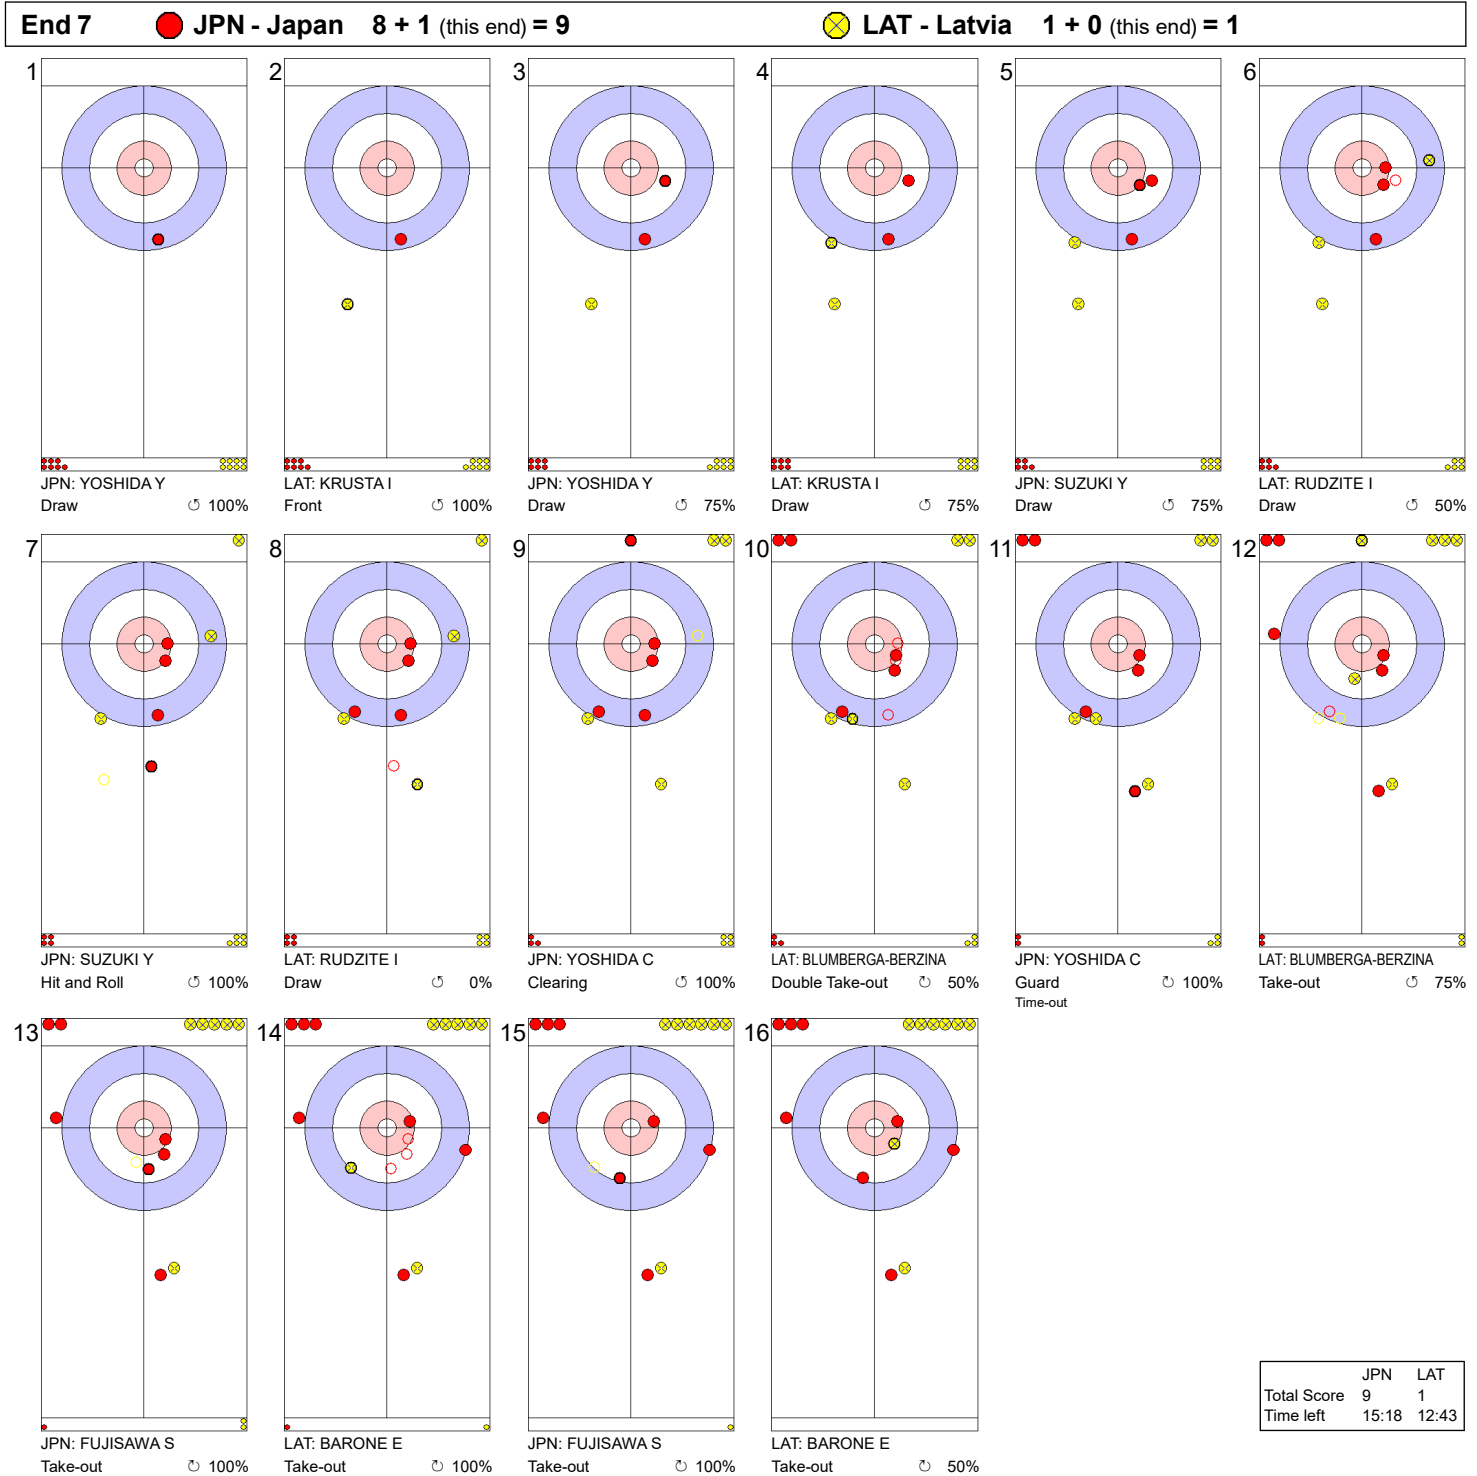

Game - Shot by Shot

Legend:
 ↻ Clockwise ↺ Counter-clockwise - Not considered

Game - Shot by Shot

Legend:
 ↻ Clockwise ↺ Counter-clockwise - Not considered

Game - Shot by Shot

End 3 ● **JPN - Japan 3 + 2 (this end) = 5** ● **LAT - Latvia 0 + 0 (this end) = 0**

	JPN	LAT
Total Score	5	0
Time left		

Legend:
 ↻ Clockwise ↺ Counter-clockwise - Not considered

Game - Shot by Shot

Legend:
 ↻ Clockwise ↺ Counter-clockwise - Not considered

Game - Shot by Shot

Legend:
 ↻ Clockwise ↺ Counter-clockwise - Not considered

Game - Shot by Shot

Legend:
 ↻ Clockwise ↺ Counter-clockwise - Not considered

Game - Shot by Shot

Legend:
 ⤵ Clockwise ⤴ Counter-clockwise - Not considered