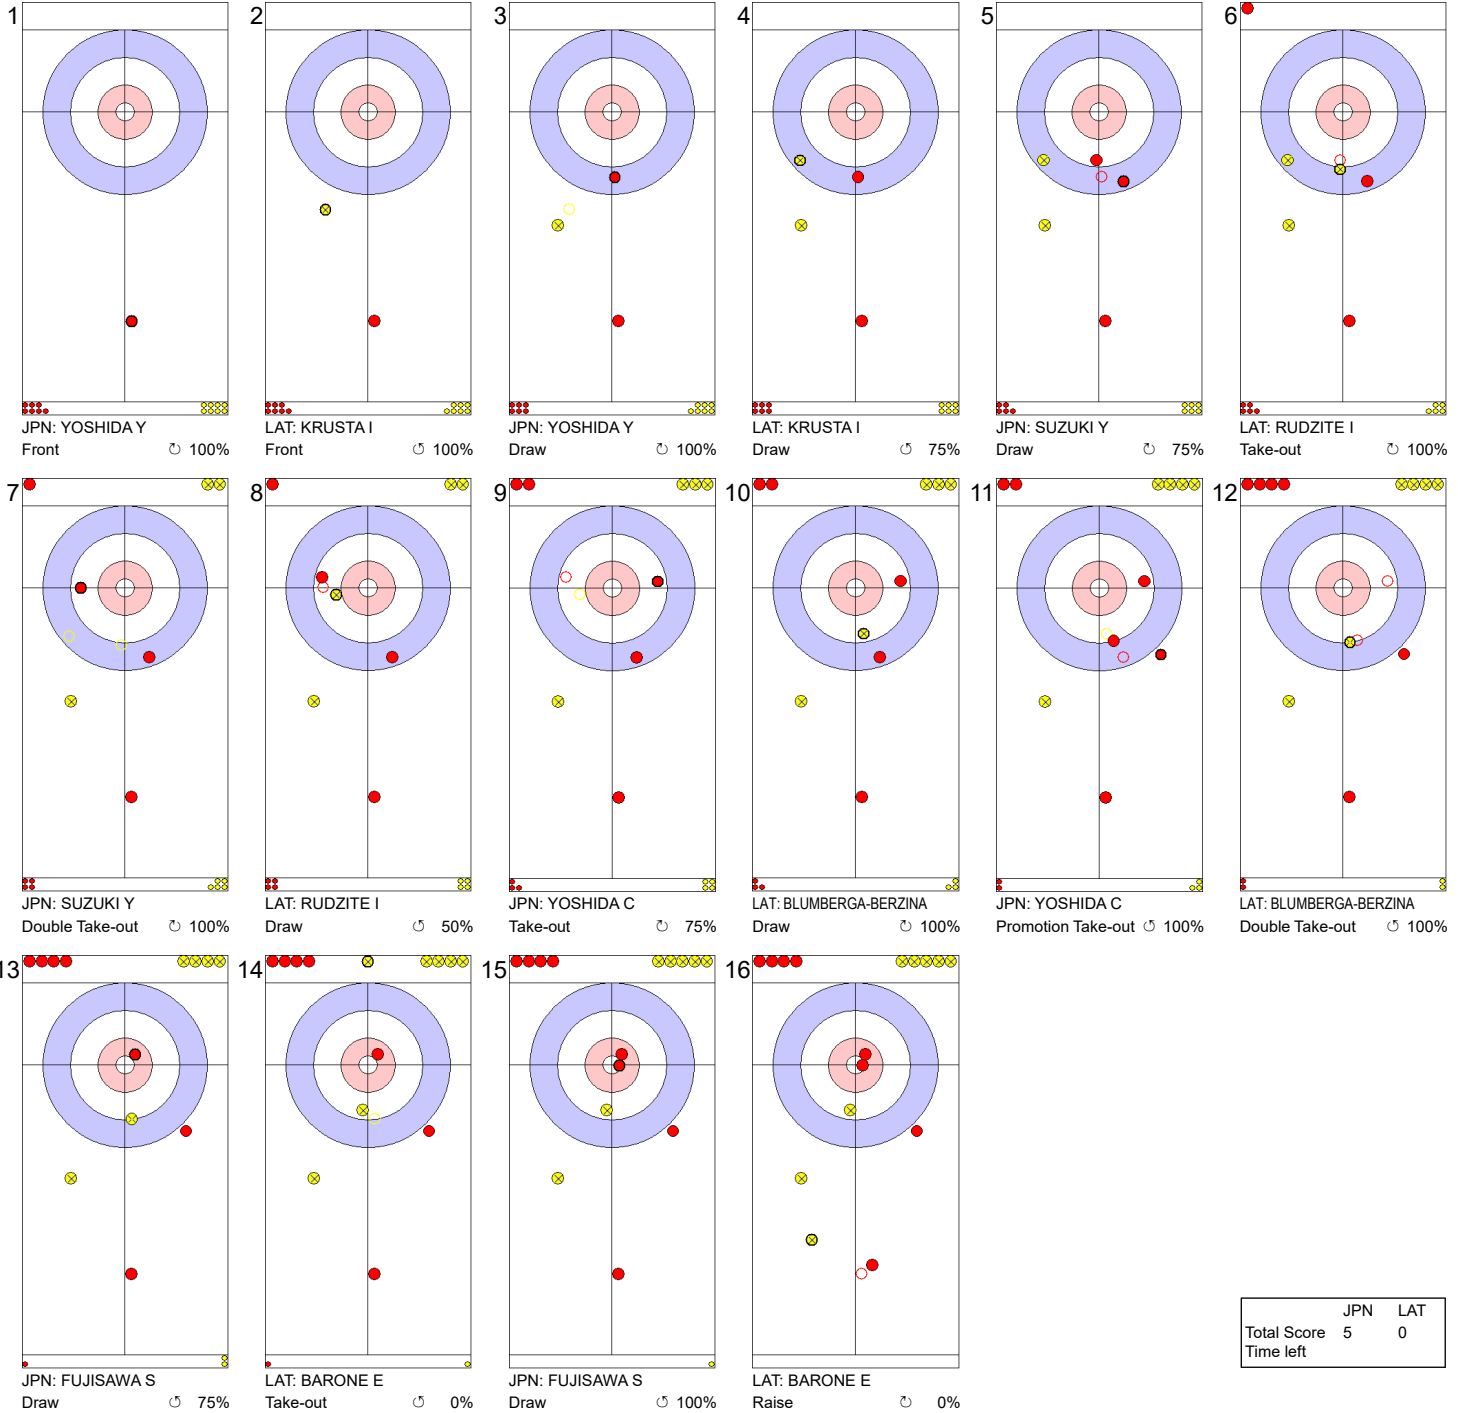

Game - Shot by Shot

Legend:
 ↻ Clockwise ↺ Counter-clockwise - Not considered

Game - Shot by Shot

Legend:
 ↻ Clockwise ↺ Counter-clockwise - Not considered

Game - Shot by Shot

End 3 ● **JPN - Japan 3 + 2 (this end) = 5** ● **LAT - Latvia 0 + 0 (this end) = 0**

	JPN	LAT
Total Score	5	0
Time left		

Legend:
 ↻ Clockwise ↺ Counter-clockwise - Not considered

Game - Shot by Shot

Legend:
 ↻ Clockwise ↺ Counter-clockwise - Not considered

Game - Shot by Shot

Legend:
 ↻ Clockwise ↺ Counter-clockwise - Not considered

Game - Shot by Shot

Legend:
 ↻ Clockwise ↺ Counter-clockwise - Not considered

Game - Shot by Shot

Legend:
 ⤵ Clockwise ⤴ Counter-clockwise - Not considered