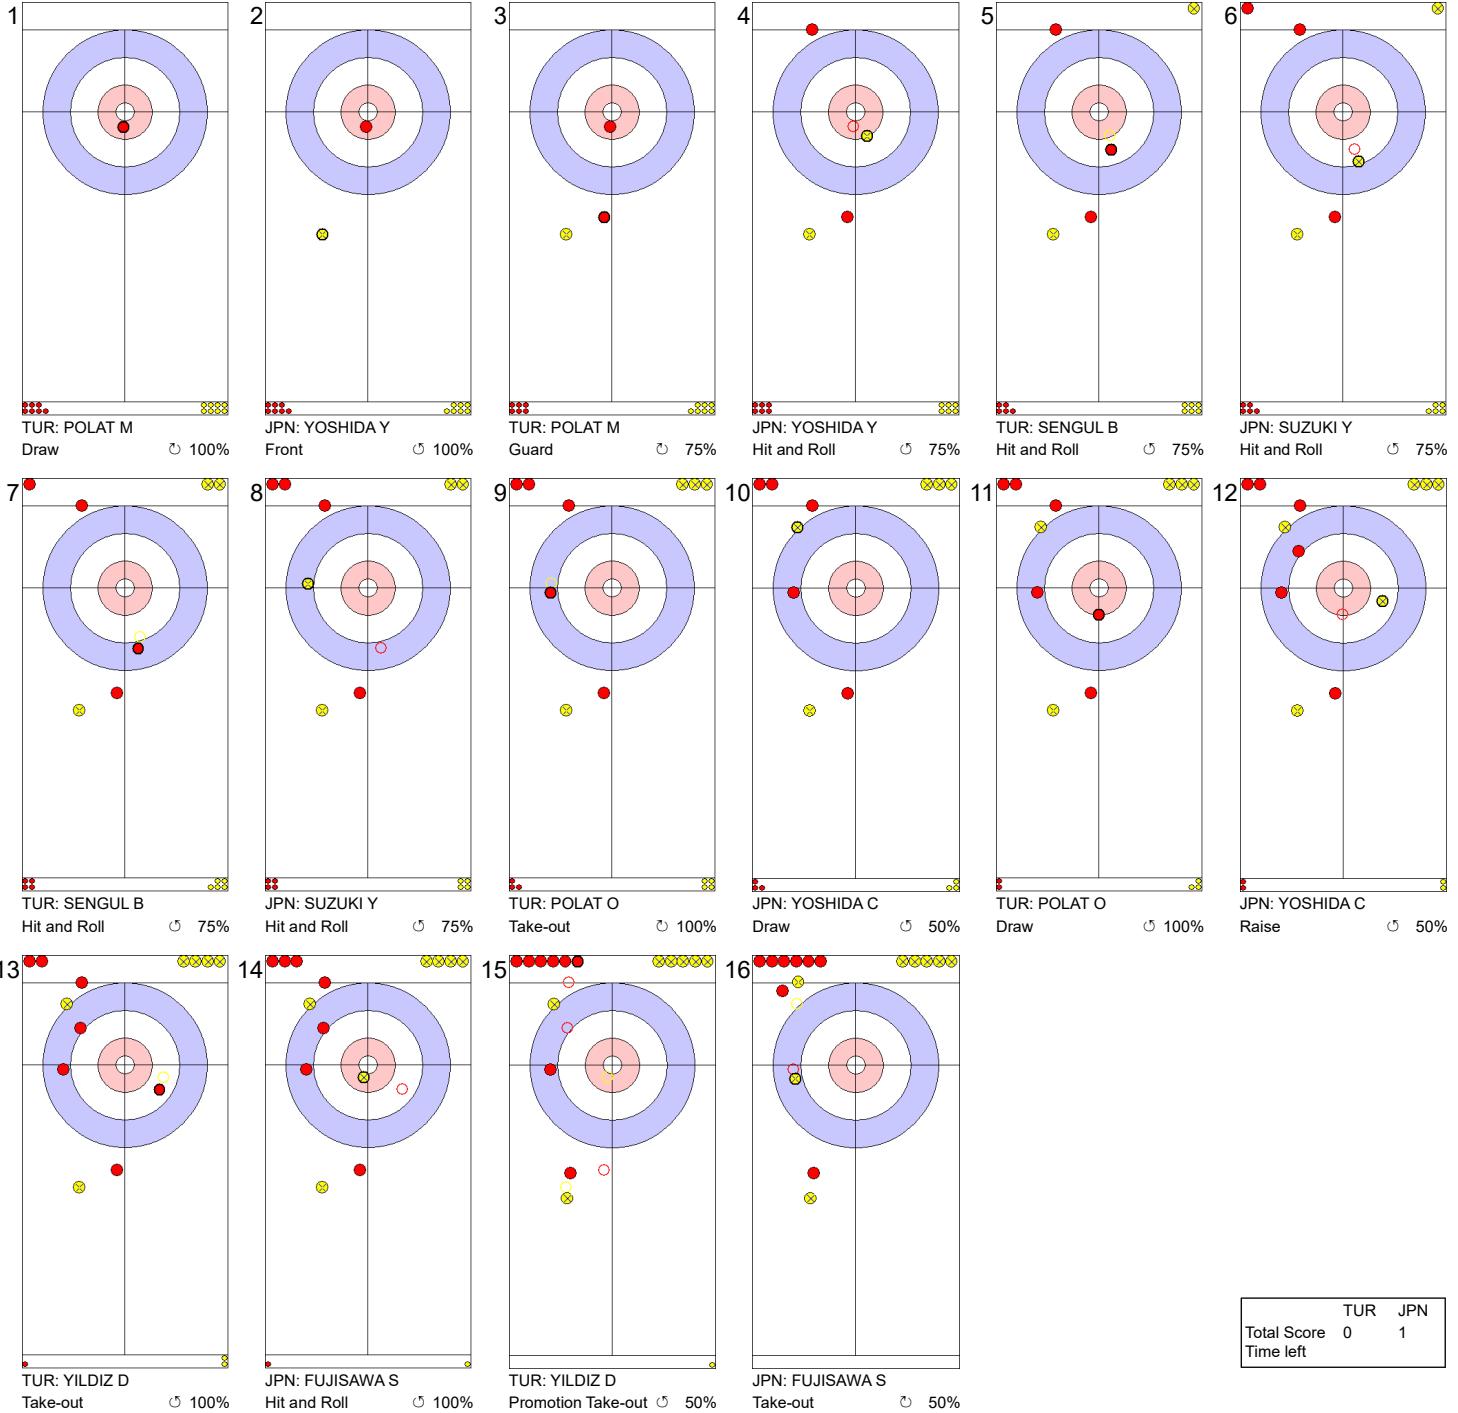

Game - Shot by Shot

Legend:
 ↻ Clockwise ↺ Counter-clockwise - Not considered

Game - Shot by Shot

Legend:
 Clockwise Counter-clockwise - Not considered

Game - Shot by Shot

End 3 ● **TUR - Turkey** 0 + 0 (this end) = 0 ● **JPN - Japan** 0 + 1 (this end) = 1

	TUR	JPN
Total Score	0	1
Time left		

Legend:
 ↻ Clockwise ↺ Counter-clockwise - Not considered

Game - Shot by Shot

End 4 **TUR - Turkey 0 + 0 (this end) = 0** **JPN - Japan 1 + 0 (this end) = 1**

Legend:
 Clockwise
 Counter-clockwise
- Not considered

Game - Shot by Shot

End 5 ● **TUR - Turkey** 0 + 2 (this end) = 2 ● **JPN - Japan** 1 + 0 (this end) = 1

Legend:
 ↻ Clockwise ↺ Counter-clockwise - Not considered

Game - Shot by Shot

End 6 ● **TUR - Turkey 2 + 0 (this end) = 2** ● **JPN - Japan 1 + 2 (this end) = 3**

	TUR	JPN
Total Score	2	3
Time left		

Legend:
 ↻ Clockwise ↺ Counter-clockwise - Not considered

Game - Shot by Shot

Legend:
 ↻ Clockwise ↺ Counter-clockwise - Not considered

Game - Shot by Shot

End 8 **TUR - Turkey 5 + 0 (this end) = 5** **JPN - Japan 3 + 1 (this end) = 4**