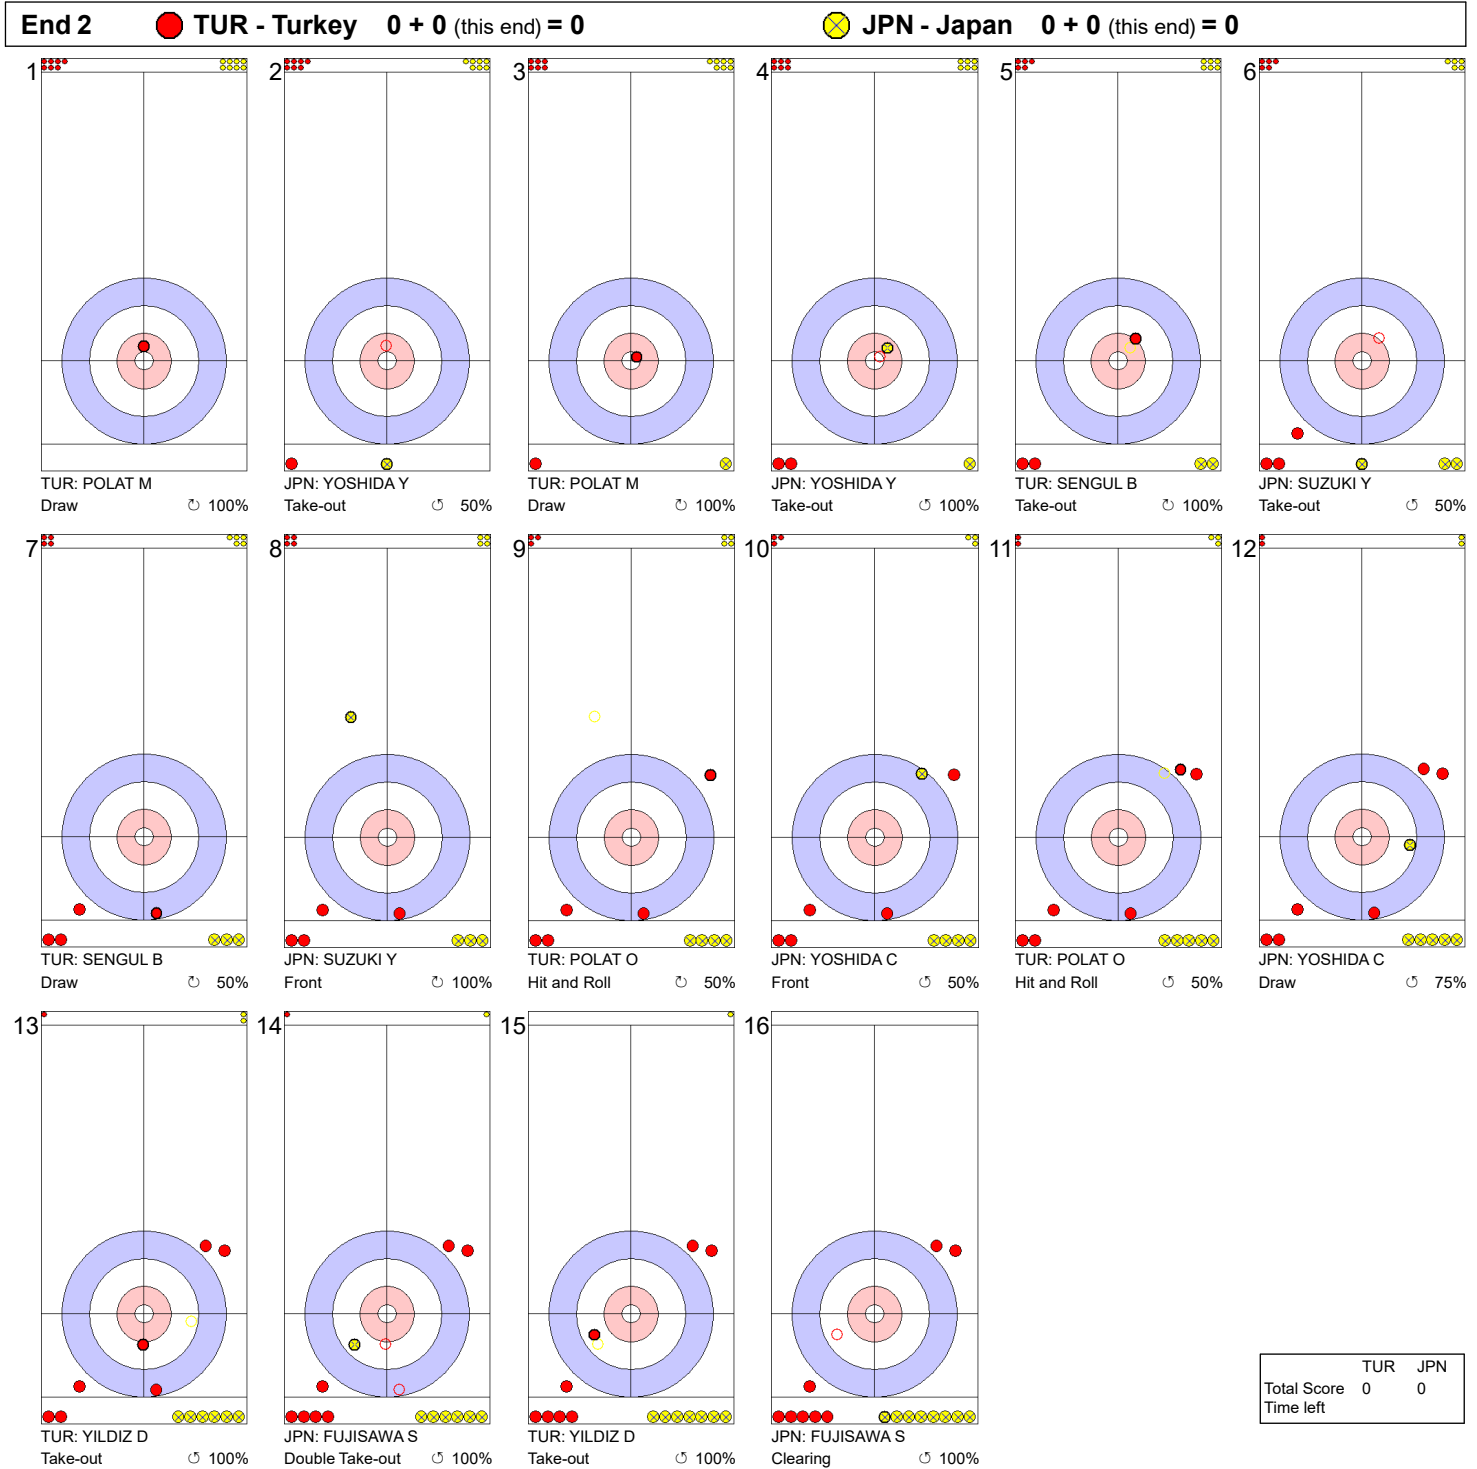

Game - Shot by Shot

Legend:
 ↻ Clockwise ↺ Counter-clockwise - Not considered

Game - Shot by Shot

Legend:
 Clockwise Counter-clockwise - Not considered

Game - Shot by Shot

End 3 ● **TUR - Turkey** 0 + 0 (this end) = 0 ● **JPN - Japan** 0 + 1 (this end) = 1

	TUR	JPN
Total Score	0	1
Time left		

Legend:
 ↻ Clockwise ↺ Counter-clockwise - Not considered

Game - Shot by Shot

End 4 **TUR - Turkey 0 + 0 (this end) = 0** **JPN - Japan 1 + 0 (this end) = 1**

Legend:
 Clockwise
 Counter-clockwise
- Not considered

Game - Shot by Shot

End 5 ● **TUR - Turkey** 0 + 2 (this end) = 2 ● **JPN - Japan** 1 + 0 (this end) = 1

Legend:
 ↻ Clockwise ↺ Counter-clockwise - Not considered

Game - Shot by Shot

End 6 ● **TUR - Turkey 2 + 0 (this end) = 2** ● **JPN - Japan 1 + 2 (this end) = 3**

	TUR	JPN
Total Score	2	3
Time left		

Legend:
 ↻ Clockwise ↺ Counter-clockwise - Not considered

Game - Shot by Shot

Legend:
 ↻ Clockwise ↺ Counter-clockwise - Not considered

Game - Shot by Shot

End 8 **TUR - Turkey 5 + 0 (this end) = 5** **JPN - Japan 3 + 1 (this end) = 4**