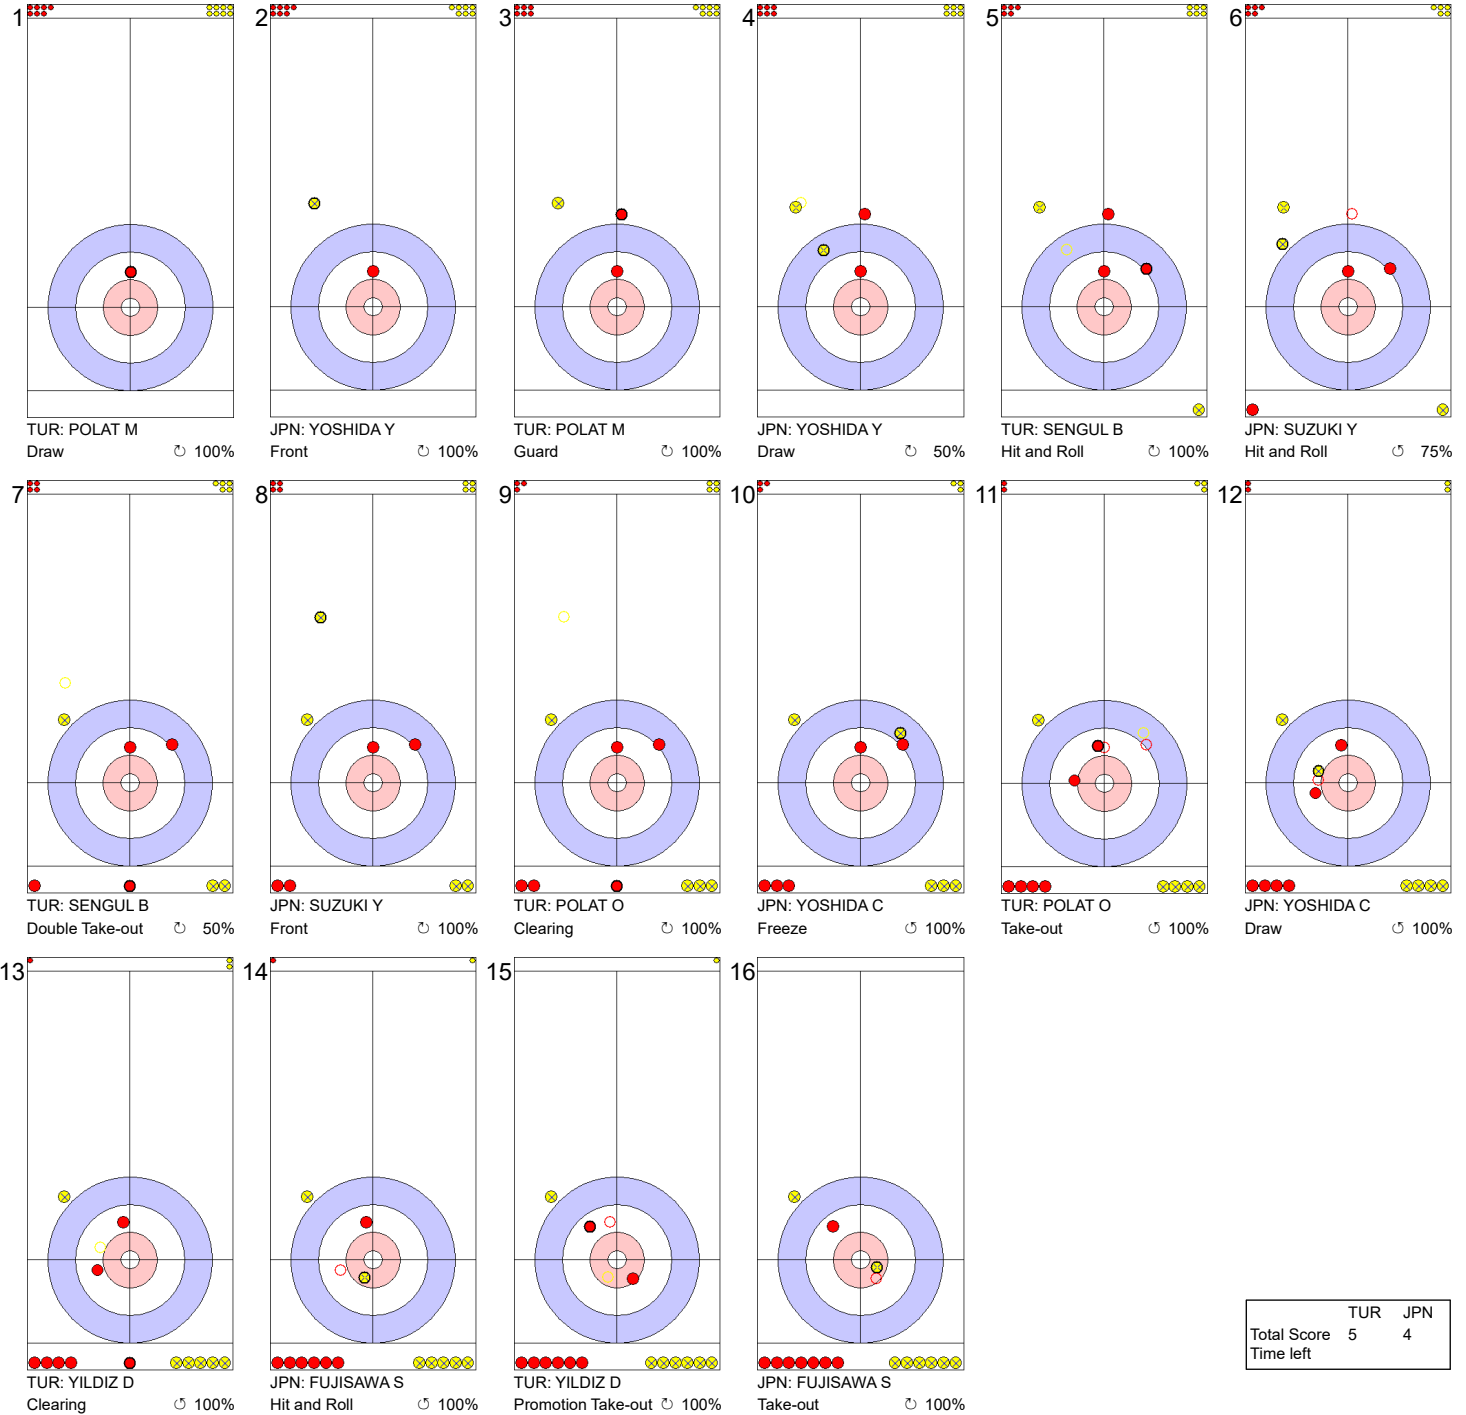

Game - Shot by Shot

End 5 ● **TUR - Turkey** 0 + 2 (this end) = 2 ● **JPN - Japan** 1 + 0 (this end) = 1

Legend:
 ↻ Clockwise ↺ Counter-clockwise - Not considered

Game - Shot by Shot

End 6 ● **TUR - Turkey 2 + 0 (this end) = 2** ● **JPN - Japan 1 + 2 (this end) = 3**

	TUR	JPN
Total Score	2	3
Time left		

Legend:
 ↻ Clockwise ↺ Counter-clockwise - Not considered

Game - Shot by Shot

Legend:
 ↻ Clockwise ↺ Counter-clockwise - Not considered

Game - Shot by Shot

End 8 **TUR - Turkey 5 + 0 (this end) = 5** **JPN - Japan 3 + 1 (this end) = 4**

Legend:
 Clockwise Counter-clockwise - Not considered

Game - Shot by Shot

Legend:
 ↻ Clockwise ↺ Counter-clockwise - Not considered

Game - Shot by Shot

End 10 ● **TUR - Turkey 5 + 3 (this end) = 8** ● **JPN - Japan 5 + 0 (this end) = 5**

	TUR	JPN
Total Score	8	5
Time left	11:20	01:53

Legend:
 ↻ Clockwise ↻ Counter-clockwise - Not considered