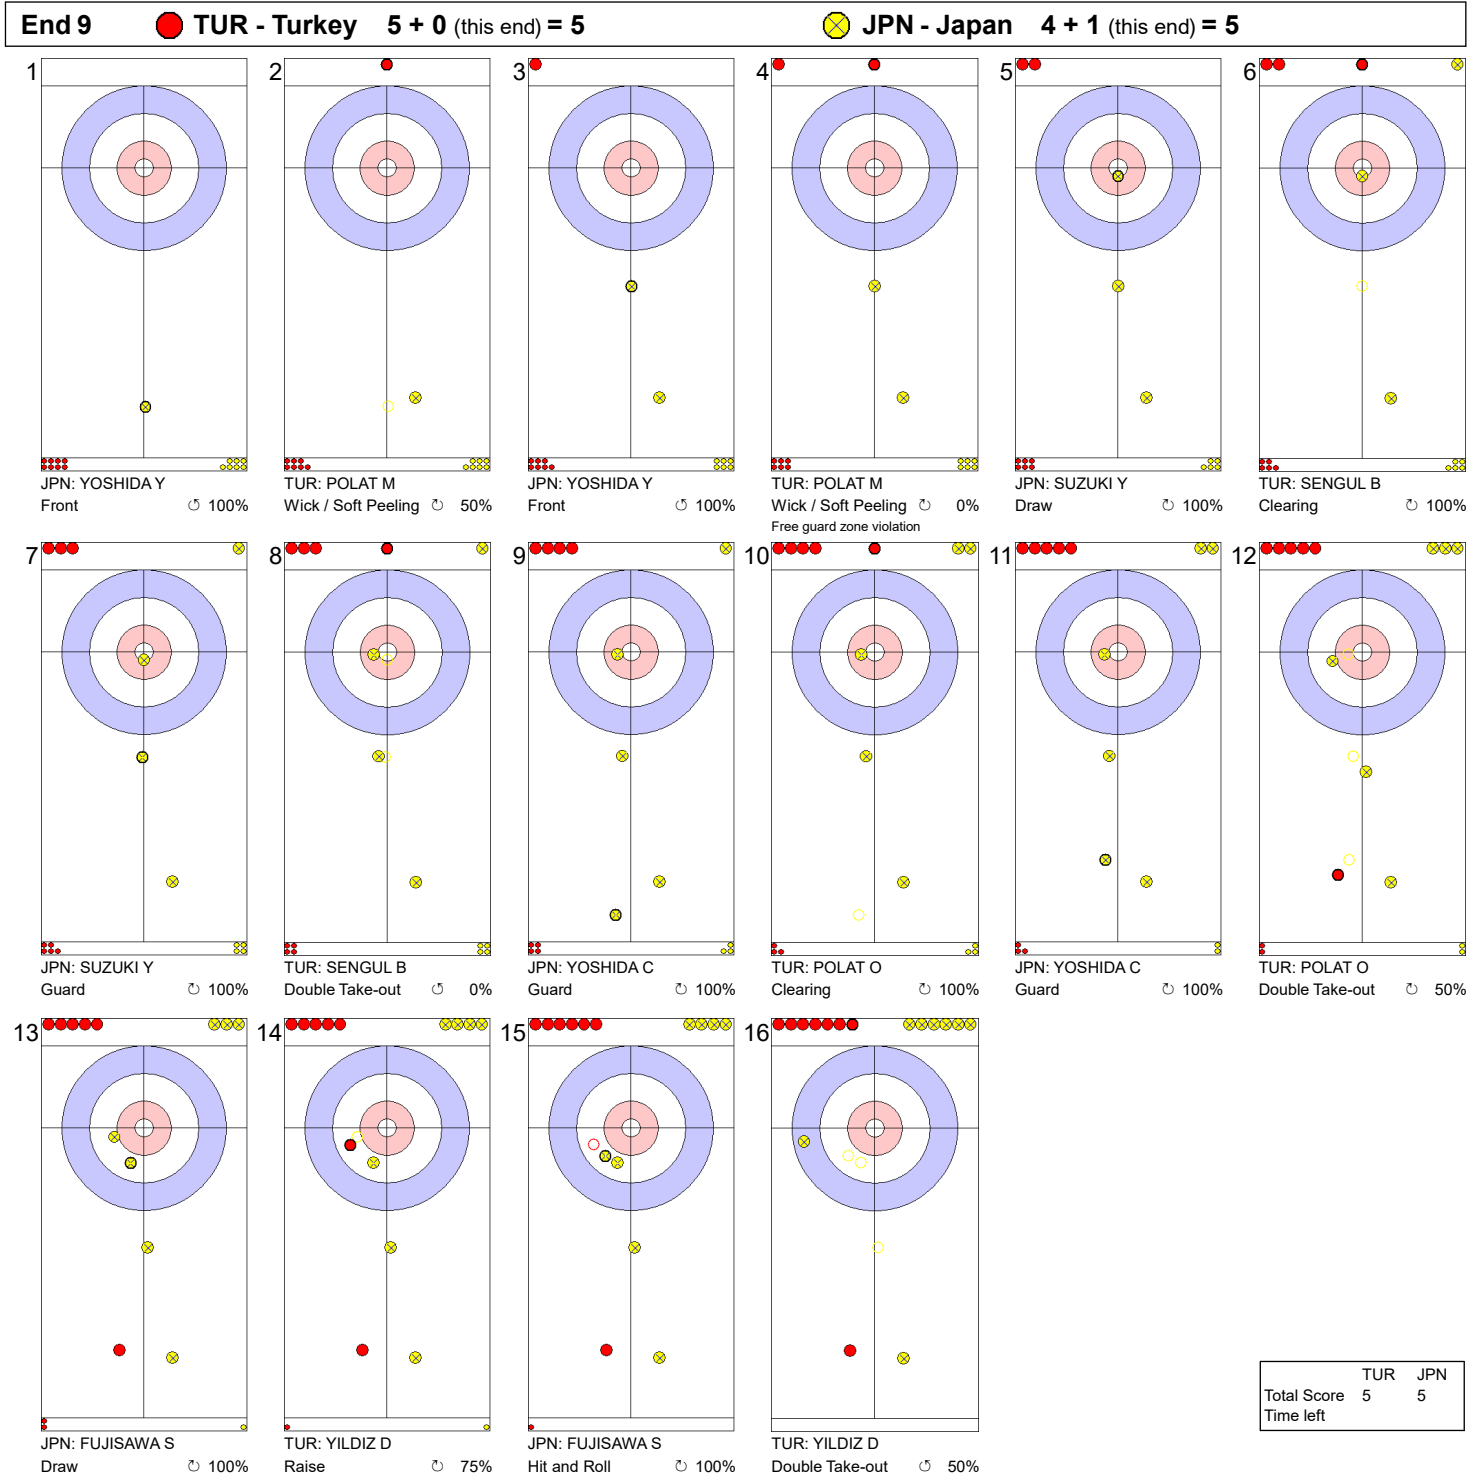

	TUR	JPN
Total Score	0	1
Time left		

Legend:
 ↻ Clockwise ↺ Counter-clockwise - Not considered

Game - Shot by Shot

End 4 **TUR - Turkey 0 + 0 (this end) = 0** **JPN - Japan 1 + 0 (this end) = 1**

Legend:
 Clockwise
 Counter-clockwise
- Not considered

Game - Shot by Shot

End 5 ● **TUR - Turkey** 0 + 2 (this end) = 2 ● **JPN - Japan** 1 + 0 (this end) = 1

Legend:
 ↻ Clockwise ↺ Counter-clockwise - Not considered

Game - Shot by Shot

End 6 ● **TUR - Turkey 2 + 0 (this end) = 2** ● **JPN - Japan 1 + 2 (this end) = 3**

	TUR	JPN
Total Score	2	3
Time left		

Legend:
 ↻ Clockwise ↺ Counter-clockwise - Not considered

Game - Shot by Shot

Legend:
 ↻ Clockwise ↺ Counter-clockwise - Not considered

Game - Shot by Shot

End 8 **TUR - Turkey 5 + 0 (this end) = 5** **JPN - Japan 3 + 1 (this end) = 4**

Legend:
 Clockwise Counter-clockwise - Not considered

Game - Shot by Shot

Legend:
 ↻ Clockwise ↺ Counter-clockwise - Not considered

Game - Shot by Shot

End 10 ● **TUR - Turkey 5 + 3 (this end) = 8** ● **JPN - Japan 5 + 0 (this end) = 5**