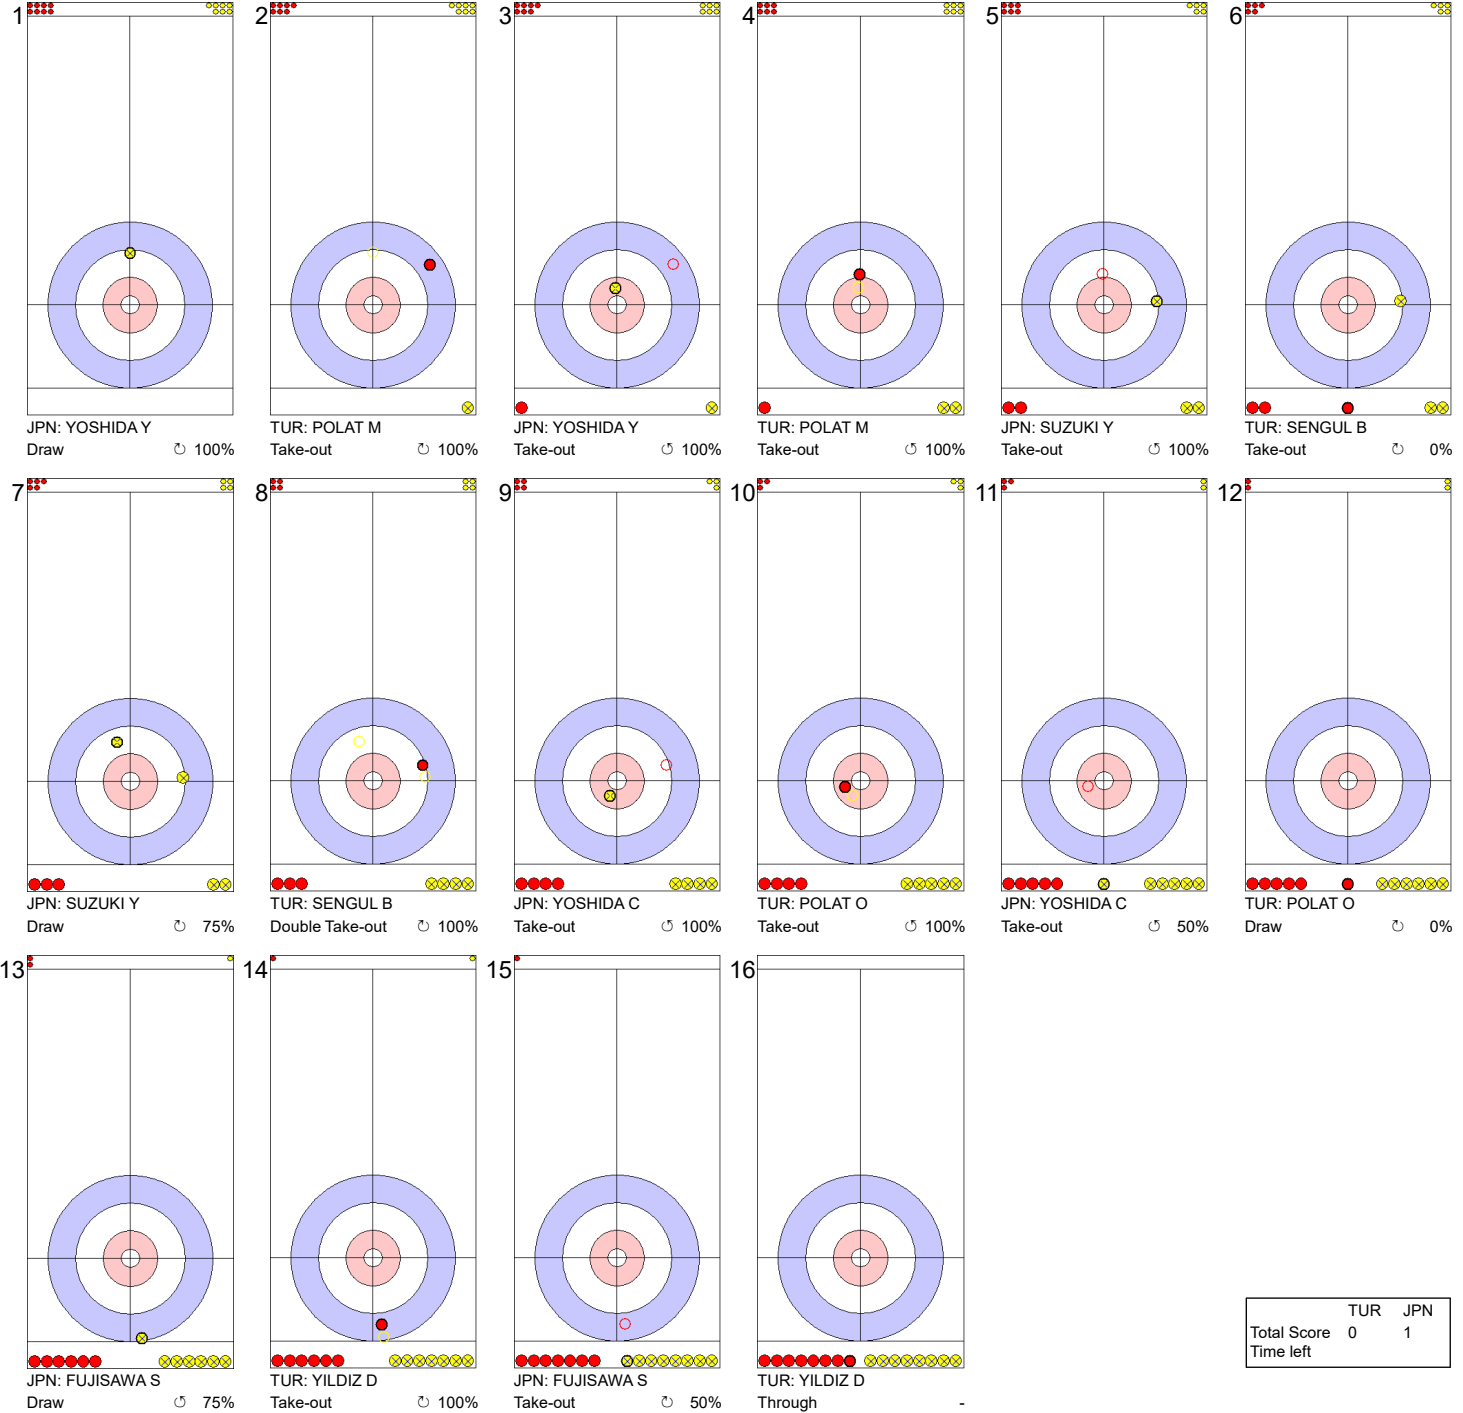

Game - Shot by Shot

Legend:
 ↻ Clockwise ↺ Counter-clockwise - Not considered

Game - Shot by Shot

Legend:
 Clockwise Counter-clockwise - Not considered

Game - Shot by Shot

End 3 ● **TUR - Turkey** 0 + 0 (this end) = 0 ● **JPN - Japan** 0 + 1 (this end) = 1

	TUR	JPN
Total Score	0	1
Time left		

Legend:
 ↻ Clockwise ↺ Counter-clockwise - Not considered

Game - Shot by Shot

End 4 **TUR - Turkey 0 + 0 (this end) = 0** **JPN - Japan 1 + 0 (this end) = 1**

Legend:
 Clockwise
 Counter-clockwise
- Not considered

Game - Shot by Shot

End 5 ● **TUR - Turkey** 0 + 2 (this end) = 2 ● **JPN - Japan** 1 + 0 (this end) = 1

Legend:
 ↻ Clockwise ↺ Counter-clockwise - Not considered

Game - Shot by Shot

End 6 ● **TUR - Turkey 2 + 0 (this end) = 2** ● **JPN - Japan 1 + 2 (this end) = 3**

	TUR	JPN
Total Score	2	3
Time left		

Legend:
 ↻ Clockwise ↺ Counter-clockwise - Not considered

Game - Shot by Shot

Legend:
 ↻ Clockwise ↺ Counter-clockwise - Not considered

Game - Shot by Shot

End 8 **TUR - Turkey 5 + 0 (this end) = 5** **JPN - Japan 3 + 1 (this end) = 4**