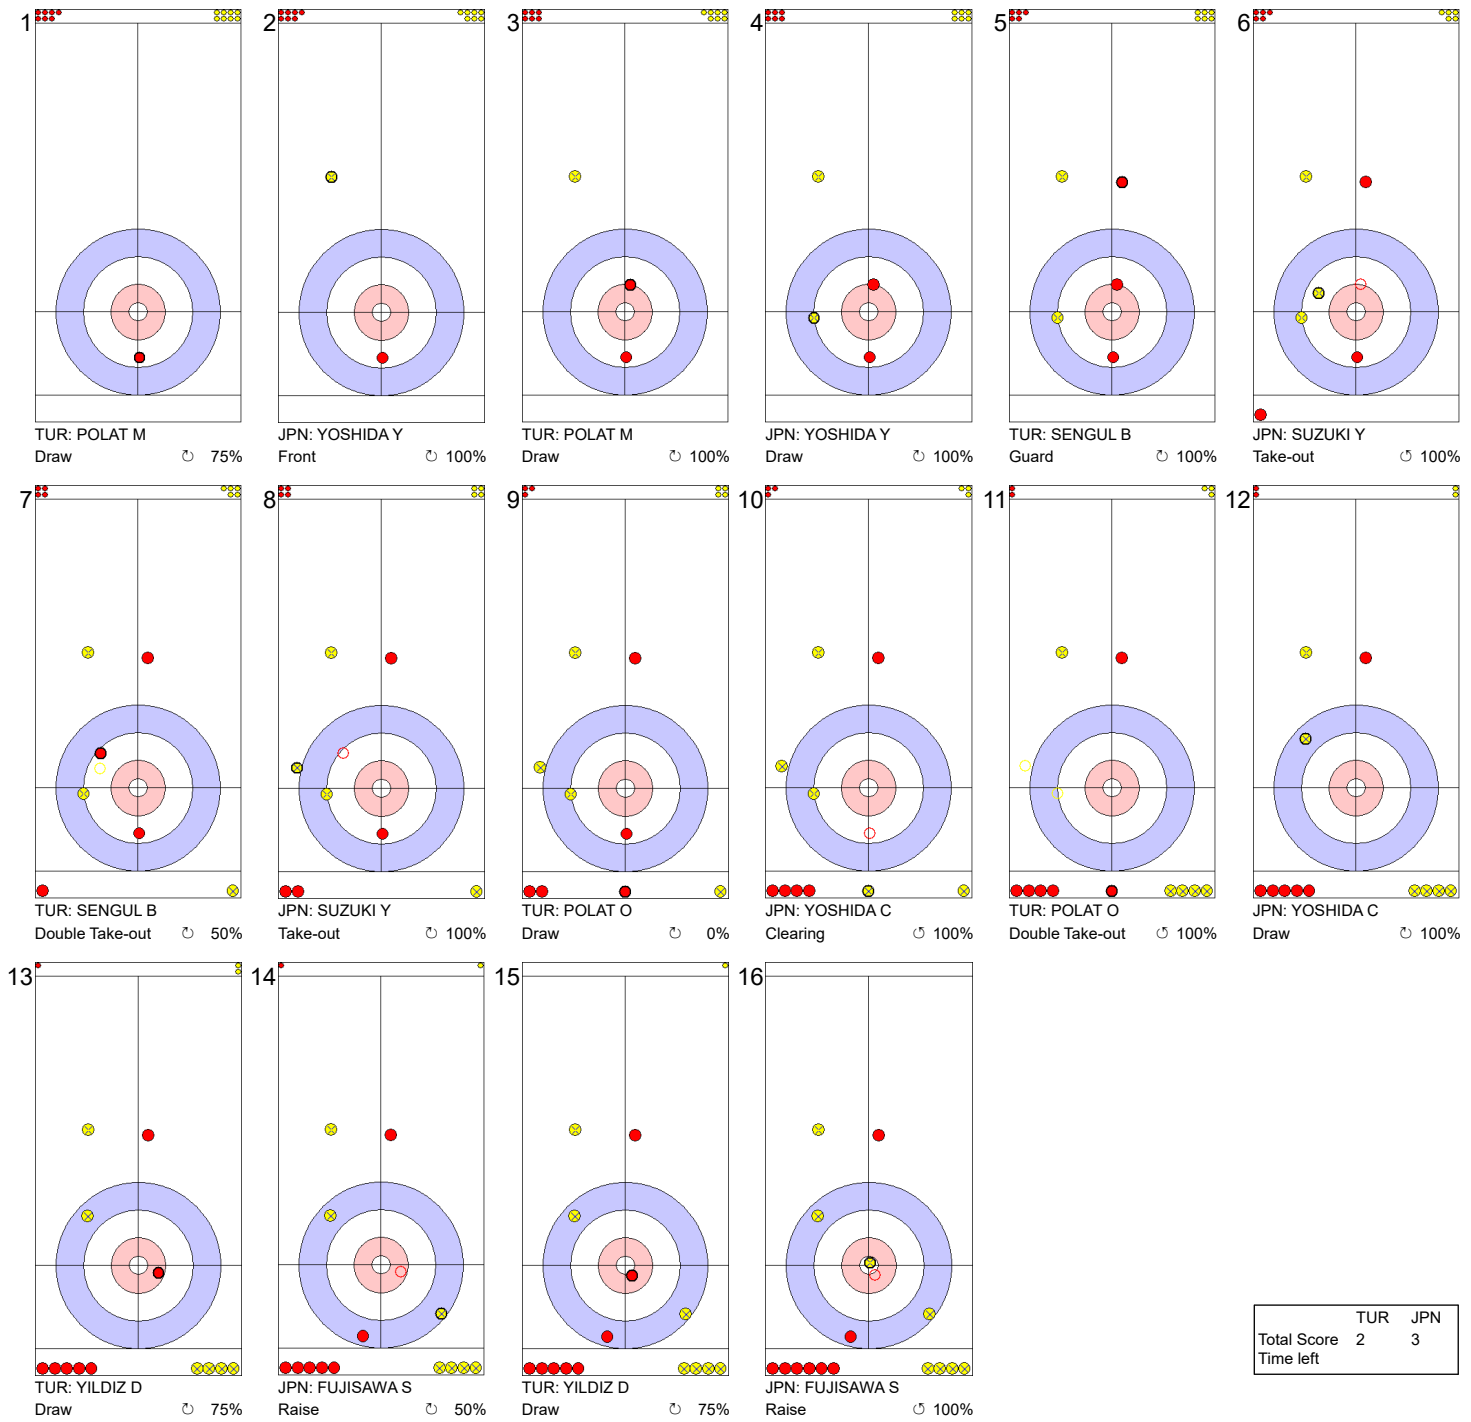

	TUR	JPN
Total Score	0	1
Time left		

Legend:
 ↻ Clockwise ↺ Counter-clockwise - Not considered

Game - Shot by Shot

End 4 **TUR - Turkey 0 + 0 (this end) = 0** **JPN - Japan 1 + 0 (this end) = 1**

Legend:
 Clockwise
 Counter-clockwise
- Not considered

Game - Shot by Shot

End 5 ● **TUR - Turkey** 0 + 2 (this end) = 2 ● **JPN - Japan** 1 + 0 (this end) = 1

Legend:
 ↻ Clockwise ↺ Counter-clockwise - Not considered

Game - Shot by Shot

End 6 ● **TUR - Turkey 2 + 0 (this end) = 2** ● **JPN - Japan 1 + 2 (this end) = 3**

	TUR	JPN
Total Score	2	3
Time left		

Legend:
 ↻ Clockwise ↺ Counter-clockwise - Not considered

Game - Shot by Shot

Legend:
 ↻ Clockwise ↺ Counter-clockwise - Not considered

Game - Shot by Shot

End 8 **TUR - Turkey 5 + 0 (this end) = 5** **JPN - Japan 3 + 1 (this end) = 4**

Legend:
 Clockwise Counter-clockwise - Not considered

Game - Shot by Shot

Legend:
 ↻ Clockwise ↺ Counter-clockwise - Not considered

Game - Shot by Shot

End 10 ● **TUR - Turkey 5 + 3 (this end) = 8** ● **JPN - Japan 5 + 0 (this end) = 5**