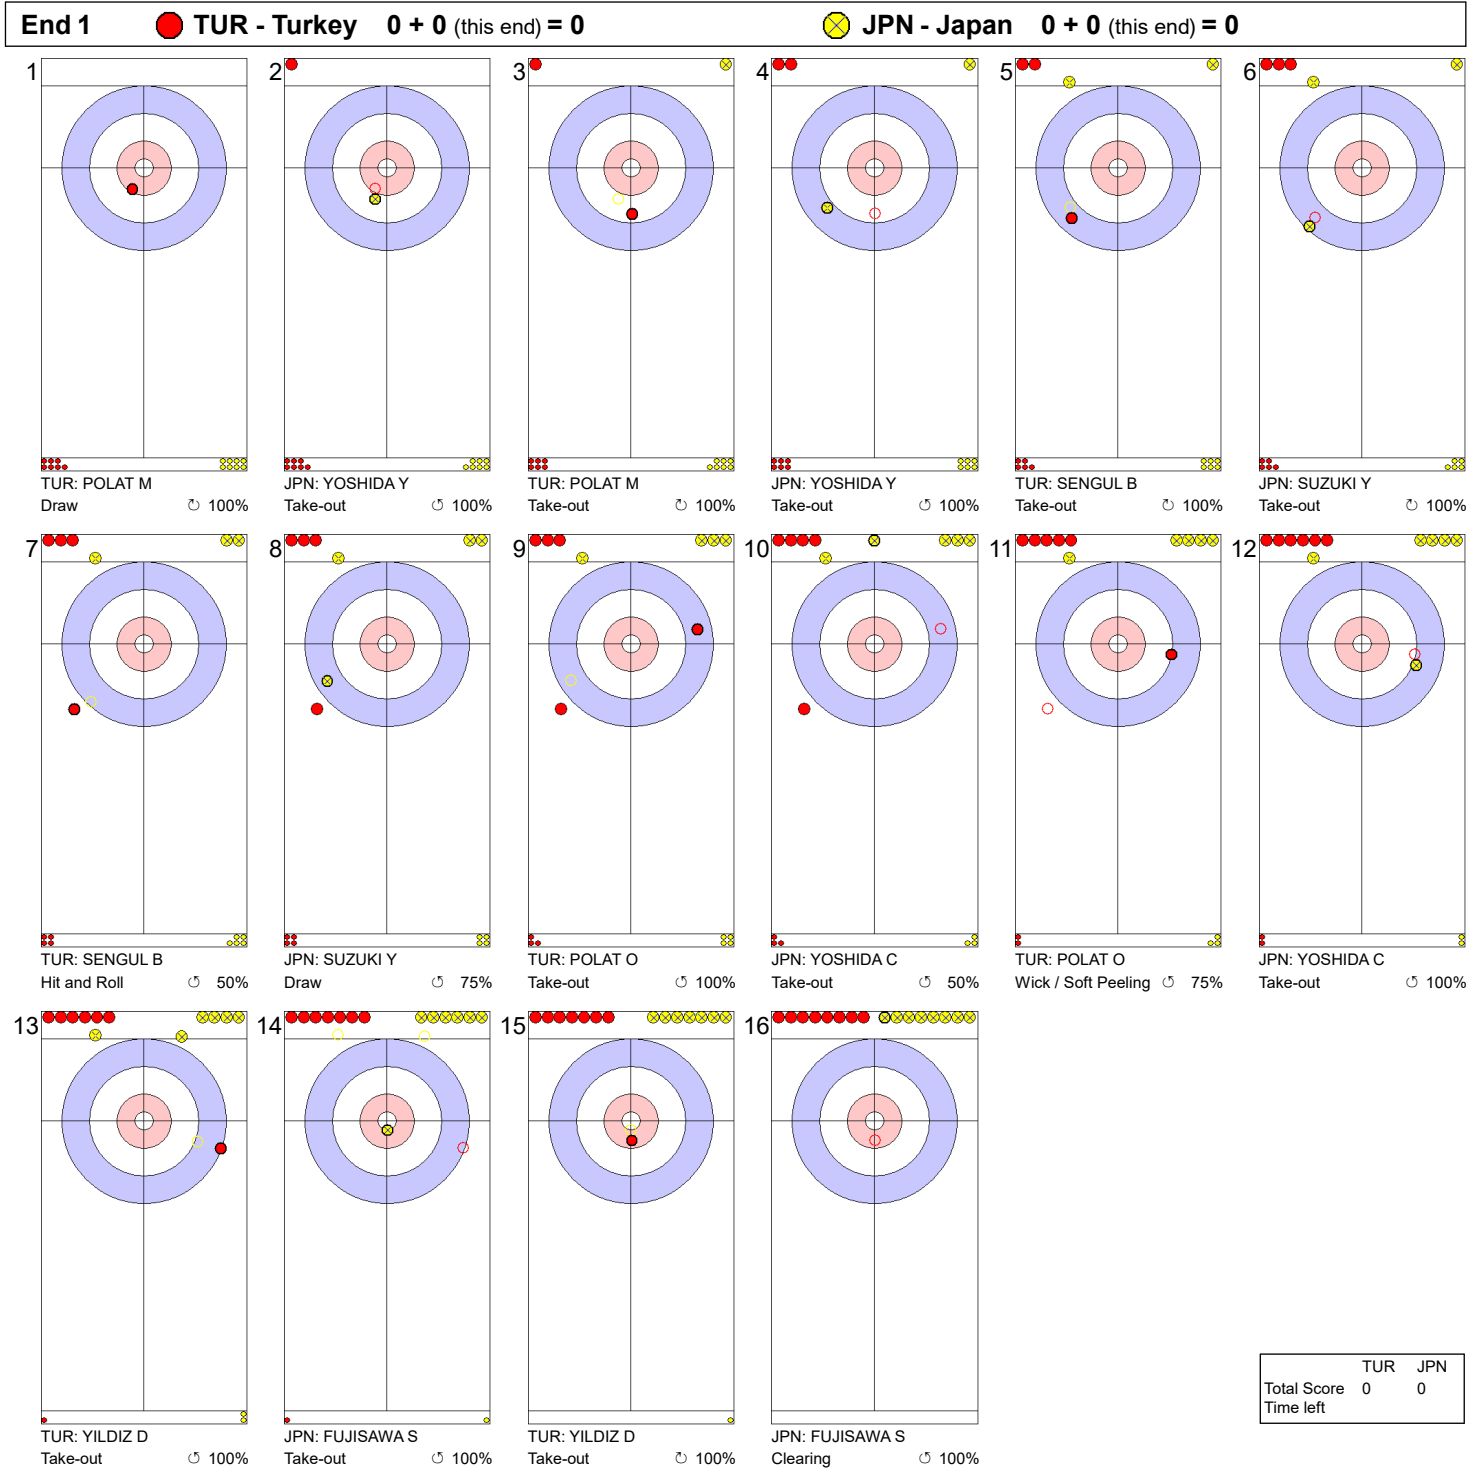

Game - Shot by Shot

Legend:
 ↻ Clockwise ↺ Counter-clockwise - Not considered

Game - Shot by Shot

Legend:
 Clockwise Counter-clockwise - Not considered

Game - Shot by Shot

End 3 ● **TUR - Turkey** 0 + 0 (this end) = 0 ● **JPN - Japan** 0 + 1 (this end) = 1

	TUR	JPN
Total Score	0	1
Time left		

Legend:
 ↻ Clockwise ↺ Counter-clockwise - Not considered

Game - Shot by Shot

End 4 **TUR - Turkey 0 + 0 (this end) = 0** **JPN - Japan 1 + 0 (this end) = 1**

Legend:
 Clockwise
 Counter-clockwise
- Not considered

Game - Shot by Shot

End 5 ● **TUR - Turkey** 0 + 2 (this end) = 2 ● **JPN - Japan** 1 + 0 (this end) = 1

Legend:
 ↻ Clockwise ↺ Counter-clockwise - Not considered

Game - Shot by Shot

End 6 ● **TUR - Turkey 2 + 0 (this end) = 2** ● **JPN - Japan 1 + 2 (this end) = 3**

	TUR	JPN
Total Score	2	3
Time left		

Legend:
 ↻ Clockwise ↺ Counter-clockwise - Not considered

Game - Shot by Shot

Legend:
 ↻ Clockwise ↺ Counter-clockwise - Not considered

Game - Shot by Shot

End 8 **TUR - Turkey 5 + 0 (this end) = 5** **JPN - Japan 3 + 1 (this end) = 4**