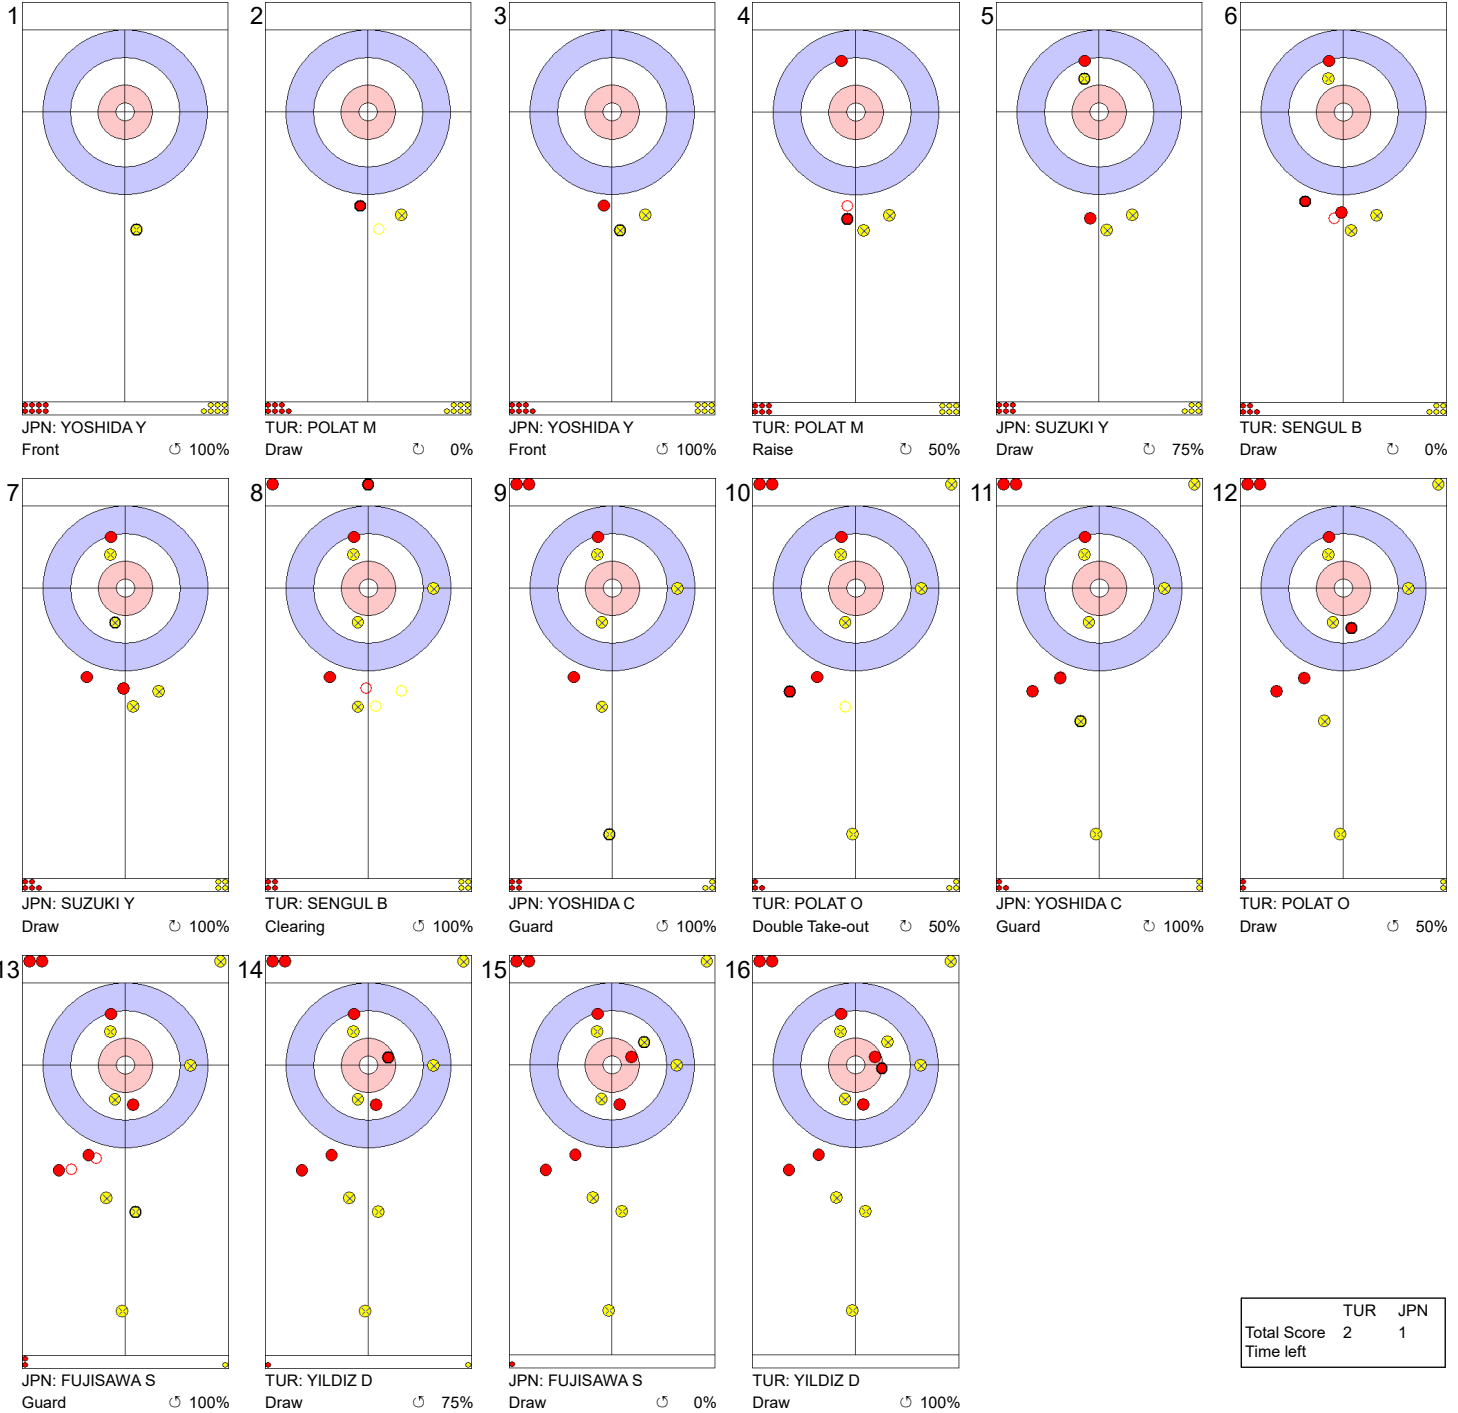

Game - Shot by Shot

Legend:
 ↻ Clockwise ↺ Counter-clockwise - Not considered

Game - Shot by Shot

Legend:
 Clockwise Counter-clockwise - Not considered

Game - Shot by Shot

End 3 ● **TUR - Turkey** 0 + 0 (this end) = 0 ● **JPN - Japan** 0 + 1 (this end) = 1

	TUR	JPN
Total Score	0	1
Time left		

Legend:
 ↻ Clockwise ↺ Counter-clockwise - Not considered

Game - Shot by Shot

End 4 **TUR - Turkey 0 + 0 (this end) = 0** **JPN - Japan 1 + 0 (this end) = 1**

Legend:
 Clockwise
 Counter-clockwise
- Not considered

Game - Shot by Shot

End 5 ● **TUR - Turkey** 0 + 2 (this end) = 2 ● **JPN - Japan** 1 + 0 (this end) = 1

Legend:
 ↻ Clockwise ↺ Counter-clockwise - Not considered

Game - Shot by Shot

End 6 ● **TUR - Turkey 2 + 0 (this end) = 2** ● **JPN - Japan 1 + 2 (this end) = 3**

	TUR	JPN
Total Score	2	3
Time left		

Legend:
 ↻ Clockwise ↺ Counter-clockwise - Not considered

Game - Shot by Shot

Legend:
 ↻ Clockwise ↺ Counter-clockwise - Not considered

Game - Shot by Shot

End 8 **TUR - Turkey 5 + 0 (this end) = 5** **JPN - Japan 3 + 1 (this end) = 4**