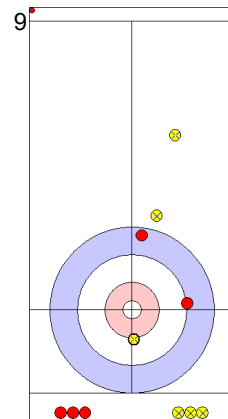

	USA	JPN
Total Score	5	3
Time left		

Legend:
 ⤵ Clockwise ⤴ Counter-clockwise - Not considered

Game - Shot by Shot

End 6 ● **USA - United States** **5 + 3 (this end) = 8** ● **JPN - Japan** **3 + 0 (this end) = 3**

Power Play
Prepositioned Stones

JPN: MATSUMURA C
Front ⤵ 50%

USA: PERSINGER V
Draw ⤵ 75%

JPN: TANIDA Y
Guard ⤵ 100%

USA: PLYS C
Clearing ⤵ 100%

JPN: TANIDA Y
Take-out ⤵ 100%

USA: PLYS C
Take-out ⤵ 50%

JPN: TANIDA Y
Draw ⤵ 0%

USA: PLYS C
Hit and Roll ⤵ 75%

JPN: MATSUMURA C
Draw ⤵ 50%

USA: PERSINGER V
Take-out ⤵ 100%

	USA	JPN
Total Score	8	3
Time left		

Legend:
 ⤵ Clockwise ⤴ Counter-clockwise - Not considered

Game - Shot by Shot