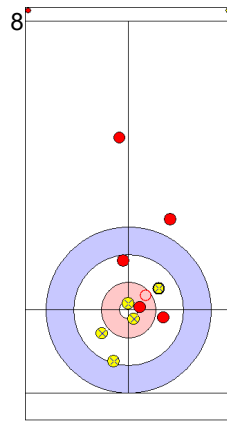

Legend:
 ⤵ Clockwise ⤴ Counter-clockwise - Not considered

Game - Shot by Shot

End 2 ● **USA - United States 2 + 0 (this end) = 2** ● **JPN - Japan 0 + 2 (this end) = 2**

Prepositioned Stones

USA: PERSINGER V
Draw ⤵ 50%

JPN: MATSUMURA C
Draw ⤵ 75%

USA: PLYS C
Raise ⤴ 100%

JPN: TANIDA Y
Draw ⤵ 50%

USA: PLYS C
Draw ⤵ 0%

JPN: TANIDA Y
Draw ⤵ 75%

USA: PLYS C
Raise ⤴ 100%

JPN: TANIDA Y
Take-out ⤵ 0%

USA: PERSINGER V
Raise ⤴ 0%

JPN: MATSUMURA C
Take-out ⤵ 100%

	USA	JPN
Total Score	2	2
Time left		

Legend:
 ⤴ Clockwise ⤵ Counter-clockwise - Not considered

Game - Shot by Shot

End 3 ● **USA - United States 2 + 2 (this end) = 4**

⊗ **JPN - Japan 2 + 0 (this end) = 2**