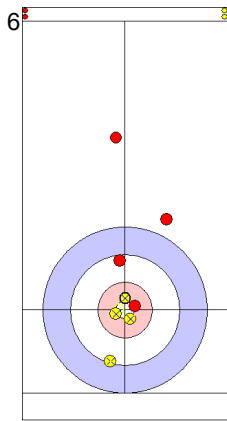

Legend:
 ⤵ Clockwise ⤴ Counter-clockwise - Not considered

Game - Shot by Shot

End 2 ● **USA - United States 2 + 0 (this end) = 2** ● **JPN - Japan 0 + 2 (this end) = 2**

Prepositioned Stones

USA: PERSINGER V
Draw ⤵ 50%

JPN: MATSUMURA C
Draw ⤵ 75%

USA: PLYS C
Raise ⤴ 100%

JPN: TANIDA Y
Draw ⤵ 50%

USA: PLYS C
Draw ⤵ 0%

JPN: TANIDA Y
Draw ⤵ 75%

USA: PLYS C
Raise ⤴ 100%

JPN: TANIDA Y
Take-out ⤵ 0%

USA: PERSINGER V
Raise ⤴ 0%

JPN: MATSUMURA C
Take-out ⤵ 100%

	USA	JPN
Total Score	2	2
Time left		

Legend:
 ⤴ Clockwise ⤵ Counter-clockwise - Not considered

Game - Shot by Shot

End 3 ● **USA - United States 2 + 2 (this end) = 4**

⊗ **JPN - Japan 2 + 0 (this end) = 2**