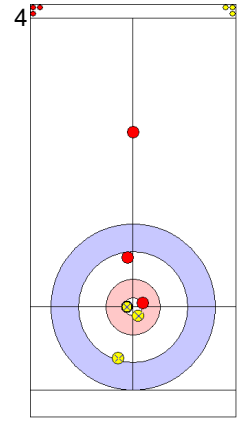

Legend:
 ⤵ Clockwise ⤴ Counter-clockwise - Not considered

Game - Shot by Shot

End 2 ● **USA - United States 2 + 0 (this end) = 2** ● **JPN - Japan 0 + 2 (this end) = 2**

Prepositioned Stones

USA: PERSINGER V
Draw ⤵ 50%

JPN: MATSUMURA C
Draw ⤵ 75%

USA: PLYS C
Raise ⤴ 100%

JPN: TANIDA Y
Draw ⤵ 50%

USA: PLYS C
Draw ⤵ 0%

JPN: TANIDA Y
Draw ⤵ 75%

USA: PLYS C
Raise ⤴ 100%

JPN: TANIDA Y
Take-out ⤵ 0%

USA: PERSINGER V
Raise ⤴ 0%

JPN: MATSUMURA C
Take-out ⤵ 100%

	USA	JPN
Total Score	2	2
Time left		

Legend:
 ⤴ Clockwise ⤵ Counter-clockwise - Not considered

Game - Shot by Shot

End 3 ● **USA - United States 2 + 2 (this end) = 4**

⊗ **JPN - Japan 2 + 0 (this end) = 2**