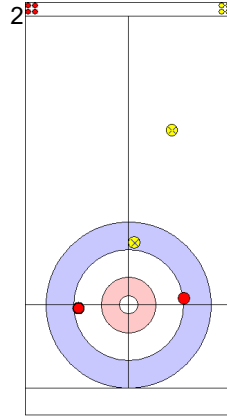

USA: PERSINGER V
Draw   ⤵ 75%