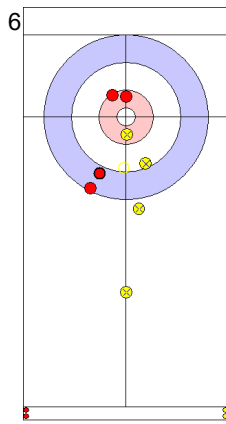

Game - Shot by Shot

End 1 ● **USA - United States** 0 + 2 (this end) = 2 ● **JPN - Japan** 0 + 0 (this end) = 0

Prepositioned Stones

JPN: MATSUMURA C
Draw ⤵ 0%

USA: PERSINGER V
Draw ⤵ 50%

JPN: TANIDA Y
Draw ⤵ 100%

USA: PLYS C
Raise ⤵ 50%

JPN: TANIDA Y
Draw ⤵ 50%

USA: PLYS C
Raise ⤵ 0%

JPN: TANIDA Y
Raise ⤵ 50%

USA: PLYS C
Promotion Take-out ⤵ 100%

JPN: MATSUMURA C
Double Take-out ⤵ 50%

USA: PERSINGER V
Draw ⤵ 0%

	USA	JPN
Total Score	2	0
Time left		

Legend:
 ⤵ Clockwise ⤴ Counter-clockwise - Not considered

Game - Shot by Shot

End 2 ● **USA - United States 2 + 0 (this end) = 2** ● **JPN - Japan 0 + 2 (this end) = 2**

Prepositioned Stones

USA: PERSINGER V
Draw ⤵ 50%