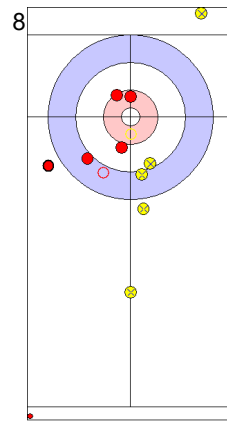

USA: PLYS C
Raise ⤵ 50%

JPN: TANIDA Y
Draw ⤵ 50%

USA: PLYS C
Raise ⤵ 0%

JPN: TANIDA Y
Raise ⤵ 50%

USA: PLYS C
Promotion Take-out ⤵ 100%

JPN: MATSUMURA C
Double Take-out ⤵ 50%

USA: PERSINGER V
Draw ⤵ 0%

	USA	JPN
Total Score	2	0
Time left		

Legend:
 ⤵ Clockwise ⤴ Counter-clockwise - Not considered

Game - Shot by Shot

End 2 ● **USA - United States 2 + 0 (this end) = 2** ● **JPN - Japan 0 + 2 (this end) = 2**

Prepositioned Stones

USA: PERSINGER V
Draw ⤵ 50%