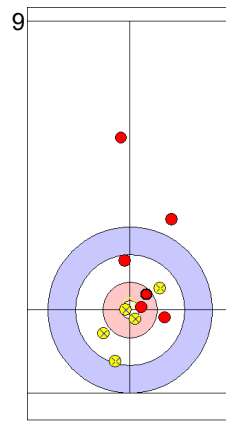

Legend:
 ⤵ Clockwise ⤴ Counter-clockwise - Not considered

Game - Shot by Shot

End 2 ● **USA - United States 2 + 0 (this end) = 2** ● **JPN - Japan 0 + 2 (this end) = 2**

Prepositioned Stones

USA: PERSINGER V
Draw ⤵ 50%

JPN: MATSUMURA C
Draw ⤵ 75%

USA: PLYS C
Raise ⤴ 100%

JPN: TANIDA Y
Draw ⤵ 50%

USA: PLYS C
Draw ⤵ 0%

JPN: TANIDA Y
Draw ⤵ 75%

USA: PLYS C
Raise ⤴ 100%

JPN: TANIDA Y
Take-out ⤵ 0%

USA: PERSINGER V
Raise ⤴ 0%

JPN: MATSUMURA C
Take-out ⤵ 100%

	USA	JPN
Total Score	2	2
Time left		

Legend:
 ⤴ Clockwise ⤵ Counter-clockwise - Not considered

Game - Shot by Shot

End 3 ● **USA - United States 2 + 2 (this end) = 4**

⊗ **JPN - Japan 2 + 0 (this end) = 2**