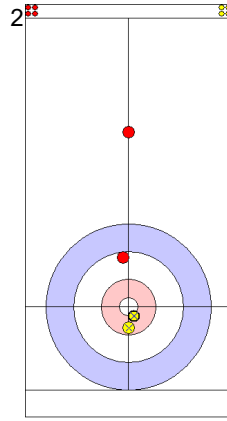

Legend:
 ⤵ Clockwise ⤴ Counter-clockwise - Not considered

Game - Shot by Shot

End 2 ● **USA - United States 2 + 0 (this end) = 2** ● **JPN - Japan 0 + 2 (this end) = 2**

Prepositioned Stones

USA: PERSINGER V
Draw ⤵ 50%

JPN: MATSUMURA C
Draw ⤵ 75%

USA: PLYS C
Raise ⤴ 100%

JPN: TANIDA Y
Draw ⤵ 50%

USA: PLYS C
Draw ⤵ 0%

JPN: TANIDA Y
Draw ⤵ 75%

USA: PLYS C
Raise ⤴ 100%

JPN: TANIDA Y
Take-out ⤵ 0%

USA: PERSINGER V
Raise ⤴ 0%

JPN: MATSUMURA C
Take-out ⤵ 100%

	USA	JPN
Total Score	2	2
Time left		

Legend:
 ⤴ Clockwise ⤵ Counter-clockwise - Not considered

Game - Shot by Shot

End 3 ● **USA - United States 2 + 2 (this end) = 4**

⊗ **JPN - Japan 2 + 0 (this end) = 2**