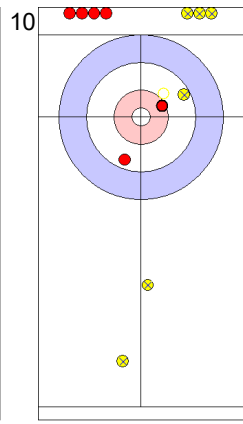

JPN: MATSUMURA C
Take-out ⤵ 100%

	USA	JPN
Total Score	2	2
Time left		

Legend:
 ⤴ Clockwise ⤵ Counter-clockwise - Not considered

Game - Shot by Shot

End 3 ● **USA - United States 2 + 2 (this end) = 4**

⊗ **JPN - Japan 2 + 0 (this end) = 2**

Prepositioned Stones

JPN: MATSUMURA C
Draw ↻ 75%

USA: PERSINGER V
Draw ↻ 50%

JPN: TANIDA Y
Draw ↻ 50%

USA: PLYS C
Take-out ↻ 100%

JPN: TANIDA Y
Double Take-out ↻ 100%

USA: PLYS C
Promotion Take-out ↻ 0%

JPN: TANIDA Y
Guard ↻ 100%

USA: PLYS C
Double Take-out ↻ 50%

JPN: MATSUMURA C
Draw ↻ 50%

USA: PERSINGER V
Take-out ↻ 100%

	USA	JPN
Total Score	4	2
Time left		

Legend:
↻ Clockwise ↻ Counter-clockwise - Not considered

Game - Shot by Shot