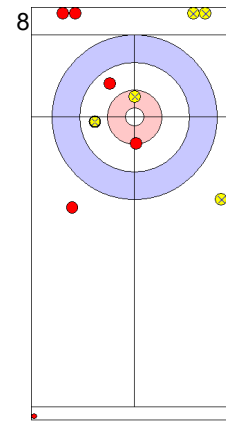

Game - Shot by Shot

End 5 ● **USA - United States** **5 + 0 (this end) = 5** ● **JPN - Japan** **2 + 1 (this end) = 3**

Prepositioned Stones

USA: PERSINGER V
Draw ⤵ 75%

JPN: MATSUMURA C
Draw ⤵ 75%

USA: PLYS C
Raise ⤵ 50%

JPN: TANIDA Y
Double Take-out ⤵ 0%

USA: PLYS C
Promotion Take-out ⤵ 75%

JPN: TANIDA Y
Hit and Roll ⤵ 100%

USA: PLYS C
Double Take-out ⤵ 50%

JPN: TANIDA Y
Draw ⤵ 50%

USA: PERSINGER V
Take-out ⤵ 100%

JPN: MATSUMURA C
Draw ⤵ 100%

	USA	JPN
Total Score	5	3
Time left		

Legend:
 ⤵ Clockwise ⤴ Counter-clockwise - Not considered

Game - Shot by Shot

End 6 ● **USA - United States** **5 + 3 (this end) = 8** ● **JPN - Japan** **3 + 0 (this end) = 3**