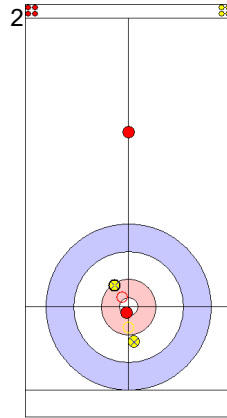

JPN: MATSUMURA C
Raise   ⤵ 50%