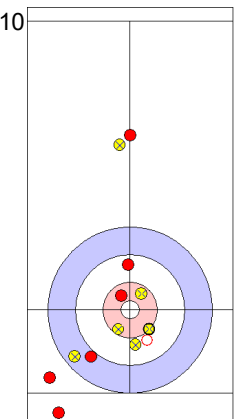

USA: PLYS C
Raise ⤵ 50%

JPN: TANIDA Y
Draw ⤵ 0%

USA: PLYS C
Draw ⤵ 0%

JPN: TANIDA Y
Draw ⤵ 50%

USA: PERSINGER V
Hit and Roll ⤵ 100%

JPN: MATSUMURA C
Raise ⤵ 0%

	USA	JPN
Total Score	5	2
Time left		

Legend:
 ⤵ Clockwise ⤴ Counter-clockwise - Not considered