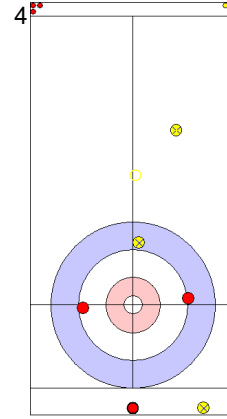

	USA	JPN
Total Score	5	3
Time left		

Legend:
 ⤵ Clockwise ⤴ Counter-clockwise - Not considered

Game - Shot by Shot

End 6 ● **USA - United States** **5 + 3 (this end) = 8** ● **JPN - Japan** **3 + 0 (this end) = 3**

Power Play
Prepositioned Stones

JPN: MATSUMURA C
Front ⤵ 50%

USA: PERSINGER V
Draw ⤵ 75%

JPN: TANIDA Y
Guard ⤵ 100%

USA: PLYS C
Clearing ⤵ 100%

JPN: TANIDA Y
Take-out ⤵ 100%

USA: PLYS C
Take-out ⤵ 50%

JPN: TANIDA Y
Draw ⤵ 0%

USA: PLYS C
Hit and Roll ⤵ 75%

JPN: MATSUMURA C
Draw ⤵ 50%

USA: PERSINGER V
Take-out ⤵ 100%

	USA	JPN
Total Score	8	3
Time left		

Legend:
 ⤵ Clockwise ⤴ Counter-clockwise - Not considered

Game - Shot by Shot