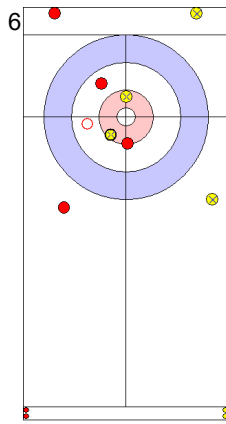

Game - Shot by Shot

End 5 ● **USA - United States** **5 + 0 (this end) = 5** ● **JPN - Japan** **2 + 1 (this end) = 3**

Prepositioned Stones

USA: PERSINGER V
Draw ⤵ 75%

JPN: MATSUMURA C
Draw ⤵ 75%

USA: PLYS C
Raise ⤵ 50%

JPN: TANIDA Y
Double Take-out ⤵ 0%

USA: PLYS C
Promotion Take-out ⤵ 75%

JPN: TANIDA Y
Hit and Roll ⤵ 100%

USA: PLYS C
Double Take-out ⤵ 50%

JPN: TANIDA Y
Draw ⤵ 50%

USA: PERSINGER V
Take-out ⤵ 100%

JPN: MATSUMURA C
Draw ⤵ 100%