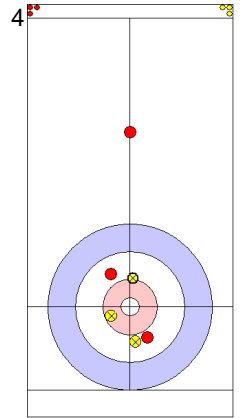

USA: PLYS C
Double Take-out ↻ 50%

JPN: MATSUMURA C
Draw ↻ 50%

USA: PERSINGER V
Take-out ↻ 100%

	USA	JPN
Total Score	4	2
Time left		

Legend:
↻ Clockwise ↻ Counter-clockwise - Not considered

Game - Shot by Shot

End 4 ● **USA - United States** 4 + 1 (this end) = 5 ● **JPN - Japan** 2 + 0 (this end) = 2

Prepositioned Stones

USA: PERSINGER V
Draw ⤵ 75%

JPN: MATSUMURA C
Raise ⤵ 50%

USA: PLYS C
Raise ⤵ 50%

JPN: TANIDA Y
Draw ⤵ 100%