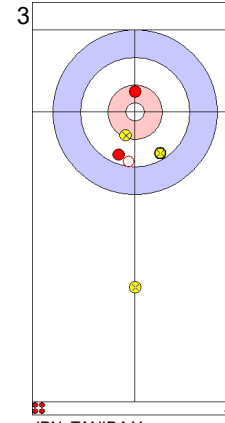

JPN: TANIDA Y
Draw ↻ 50%