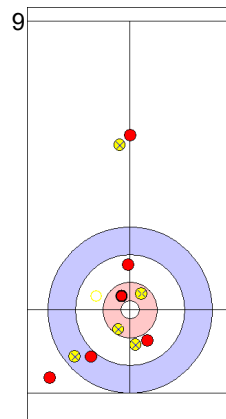

USA: PLYS C
Raise ⤵ 50%

JPN: TANIDA Y
Draw ⤵ 0%

USA: PLYS C
Draw ⤵ 0%

JPN: TANIDA Y
Draw ⤵ 50%

USA: PERSINGER V
Hit and Roll ⤵ 100%

JPN: MATSUMURA C
Raise ⤵ 0%

	USA	JPN
Total Score	5	2
Time left		

Legend:
 ⤵ Clockwise ⤴ Counter-clockwise - Not considered