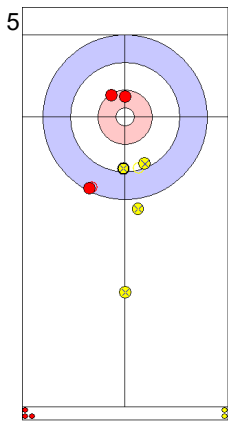

Game - Shot by Shot

End 1 ● **USA - United States** 0 + 2 (this end) = 2 ● **JPN - Japan** 0 + 0 (this end) = 0

Prepositioned Stones

JPN: MATSUMURA C
Draw ⤵ 0%

USA: PERSINGER V
Draw ⤵ 50%

JPN: TANIDA Y
Draw ⤵ 100%

USA: PLYS C
Raise ⤵ 50%

JPN: TANIDA Y
Draw ⤵ 50%

USA: PLYS C
Raise ⤵ 0%

JPN: TANIDA Y
Raise ⤵ 50%

USA: PLYS C
Promotion Take-out ⤵ 100%

JPN: MATSUMURA C
Double Take-out ⤵ 50%

USA: PERSINGER V
Draw ⤵ 0%

	USA	JPN
Total Score	2	0
Time left		

Legend:
 ⤵ Clockwise ⤴ Counter-clockwise - Not considered

Game - Shot by Shot

End 2 ● **USA - United States 2 + 0 (this end) = 2** ● **JPN - Japan 0 + 2 (this end) = 2**

Prepositioned Stones

USA: PERSINGER V
Draw ⤵ 50%