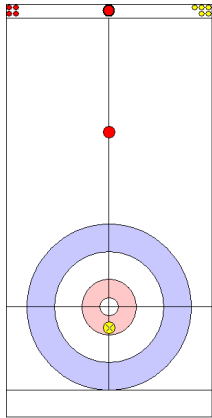

Game - Shot by Shot

End 4   ● **USA - United States** 4 + 1 (this end) = 5   ● **JPN - Japan** 2 + 0 (this end) = 2

Prepositioned Stones