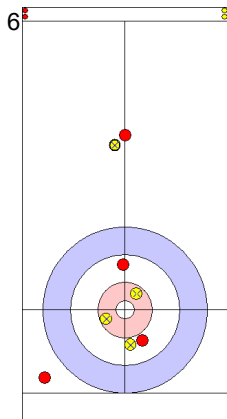

JPN: TANIDA Y
Draw   ⤵ 0%