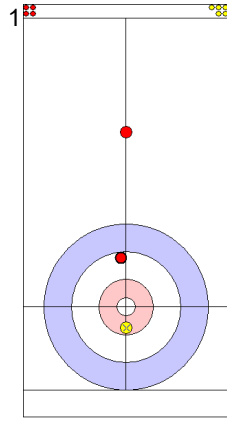

Legend:
 ⤵ Clockwise ⤴ Counter-clockwise - Not considered

Game - Shot by Shot

End 2 ● **USA - United States 2 + 0 (this end) = 2** ● **JPN - Japan 0 + 2 (this end) = 2**

Prepositioned Stones

USA: PERSINGER V
Draw ⤵ 50%

JPN: MATSUMURA C
Draw ⤵ 75%

USA: PLYS C
Raise ⤴ 100%

JPN: TANIDA Y
Draw ⤵ 50%

USA: PLYS C
Draw ⤵ 0%

JPN: TANIDA Y
Draw ⤵ 75%

USA: PLYS C
Raise ⤴ 100%

JPN: TANIDA Y
Take-out ⤵ 0%

USA: PERSINGER V
Raise ⤴ 0%

JPN: MATSUMURA C
Take-out ⤵ 100%

	USA	JPN
Total Score	2	2
Time left		

Legend:
 ⤴ Clockwise ⤵ Counter-clockwise - Not considered

Game - Shot by Shot

End 3 ● **USA - United States 2 + 2 (this end) = 4**

⊗ **JPN - Japan 2 + 0 (this end) = 2**