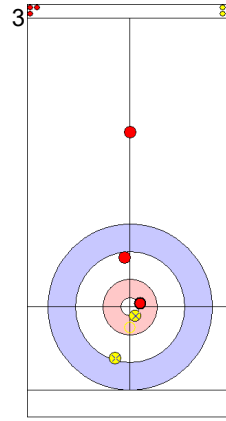

Legend:
 ⤵ Clockwise ⤴ Counter-clockwise - Not considered

Game - Shot by Shot

End 2 ● **USA - United States 2 + 0 (this end) = 2** ● **JPN - Japan 0 + 2 (this end) = 2**

Prepositioned Stones

USA: PERSINGER V
Draw ⤵ 50%

JPN: MATSUMURA C
Draw ⤵ 75%

USA: PLYS C
Raise ⤴ 100%

JPN: TANIDA Y
Draw ⤵ 50%

USA: PLYS C
Draw ⤵ 0%

JPN: TANIDA Y
Draw ⤵ 75%

USA: PLYS C
Raise ⤴ 100%

JPN: TANIDA Y
Take-out ⤵ 0%

USA: PERSINGER V
Raise ⤴ 0%

JPN: MATSUMURA C
Take-out ⤵ 100%

	USA	JPN
Total Score	2	2
Time left		

Legend:
 ⤴ Clockwise ⤵ Counter-clockwise - Not considered

Game - Shot by Shot

End 3 ● **USA - United States 2 + 2 (this end) = 4**

⊗ **JPN - Japan 2 + 0 (this end) = 2**