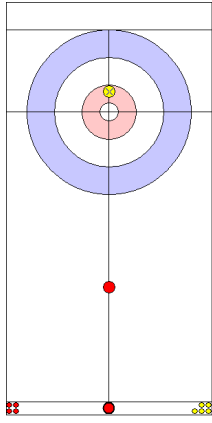

Game - Shot by Shot

End 5   ● **USA - United States**   **5 + 0 (this end) = 5**   ● **JPN - Japan**   **2 + 1 (this end) = 3**

Prepositioned Stones