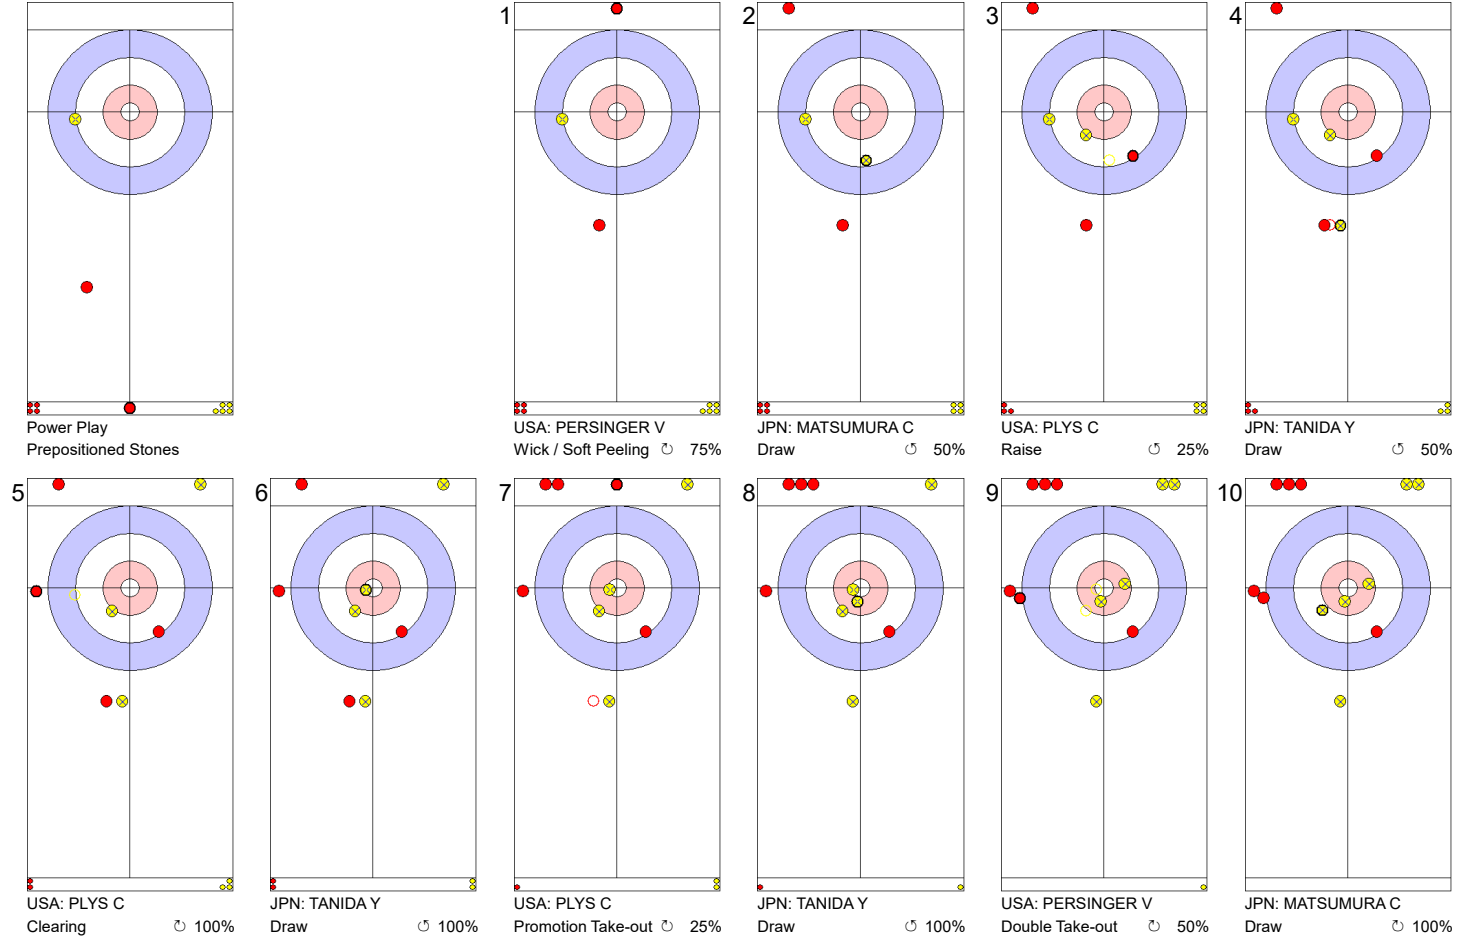

USA: PLYS C
Hit and Roll ⤵ 75%

JPN: MATSUMURA C
Draw ⤵ 50%

USA: PERSINGER V
Take-out ⤵ 100%

	USA	JPN
Total Score	8	3
Time left		

Legend:
 ⤵ Clockwise ⤴ Counter-clockwise - Not considered

Game - Shot by Shot

End 7 ● **USA - United States** **8 + 0 (this end) = 8** ● **JPN - Japan** **3 + 3 (this end) = 6**

	USA	JPN
Total Score	8	6
Time left		

Legend:
 ↻ Clockwise ↺ Counter-clockwise - Not considered

Game - Shot by Shot