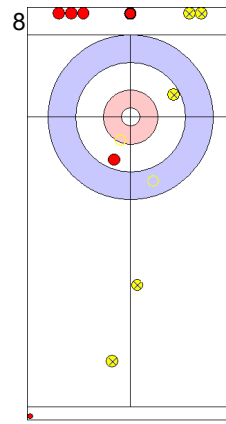

JPN: MATSUMURA C
Take-out ⤵ 100%

	USA	JPN
Total Score	2	2
Time left		

Legend:
 ⤴ Clockwise ⤵ Counter-clockwise - Not considered

Game - Shot by Shot

End 3 ● **USA - United States 2 + 2 (this end) = 4**

⊗ **JPN - Japan 2 + 0 (this end) = 2**

Prepositioned Stones

JPN: MATSUMURA C
Draw ↻ 75%

USA: PERSINGER V
Draw ↻ 50%

JPN: TANIDA Y
Draw ↻ 50%

USA: PLYS C
Take-out ↻ 100%

JPN: TANIDA Y
Double Take-out ↻ 100%

USA: PLYS C
Promotion Take-out ↻ 0%

JPN: TANIDA Y
Guard ↻ 100%

USA: PLYS C
Double Take-out ↻ 50%

JPN: MATSUMURA C
Draw ↻ 50%

USA: PERSINGER V
Take-out ↻ 100%

	USA	JPN
Total Score	4	2
Time left		

Legend:
↻ Clockwise ↻ Counter-clockwise - Not considered

Game - Shot by Shot