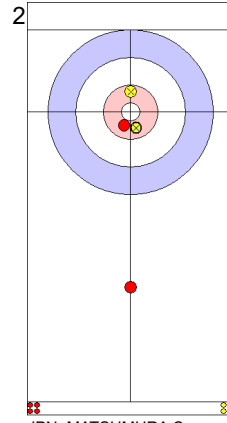

Game - Shot by Shot

End 5 ● **USA - United States** **5 + 0 (this end) = 5** ● **JPN - Japan** **2 + 1 (this end) = 3**

Prepositioned Stones

USA: PERSINGER V
Draw ⤵ 75%

JPN: MATSUMURA C
Draw ⤵ 75%

USA: PLYS C
Raise ⤵ 50%