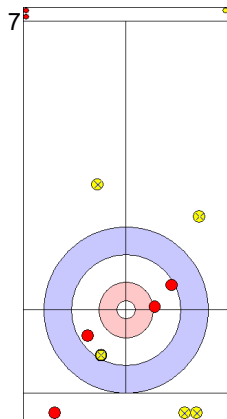

JPN: TANIDA Y
Draw   ⌚ 0%