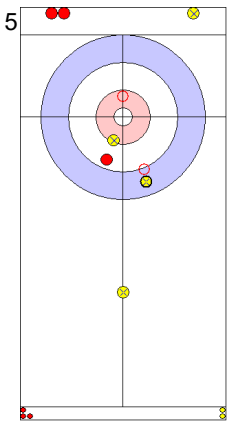

JPN: MATSUMURA C
Take-out ⤵ 100%

	USA	JPN
Total Score	2	2
Time left		

Legend:
 ⤴ Clockwise ⤵ Counter-clockwise - Not considered

Game - Shot by Shot

End 3 ● **USA - United States 2 + 2 (this end) = 4**

⊗ **JPN - Japan 2 + 0 (this end) = 2**

Prepositioned Stones

JPN: MATSUMURA C
Draw ↻ 75%

USA: PERSINGER V
Draw ↻ 50%

JPN: TANIDA Y
Draw ↻ 50%

USA: PLYS C
Take-out ↻ 100%

JPN: TANIDA Y
Double Take-out ↻ 100%

USA: PLYS C
Promotion Take-out ↻ 0%

JPN: TANIDA Y
Guard ↻ 100%

USA: PLYS C
Double Take-out ↻ 50%

JPN: MATSUMURA C
Draw ↻ 50%

USA: PERSINGER V
Take-out ↻ 100%

	USA	JPN
Total Score	4	2
Time left		

Legend:
↻ Clockwise ↻ Counter-clockwise - Not considered

Game - Shot by Shot