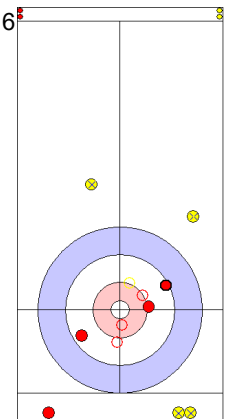

End 8 **USA - United States** 8 + X (this end) = 8 **JPN - Japan** 6 + X (this end) = 6

Prepositioned Stones

JPN: MATSUMURA C
Draw ⌚ 75%

USA: PERSINGER V
Raise ⌚ 100%

JPN: TANIDA Y
Raise ⌚ 0%

USA: PLYS C
Promotion Take-out ⌚ 100%

JPN: TANIDA Y
Freeze ⌚ 50%

USA: PLYS C
Clearing ⌚ 100%

JPN: TANIDA Y
Draw ⌚ 0%

USA: PLYS C
Clearing ⌚ 100%

	USA	JPN
Total Score	8	6
Time left	01:36	02:16

Legend:
 ⌚ Clockwise ⌚ Counter-clockwise - Not considered
 X Unfinished end due to concession