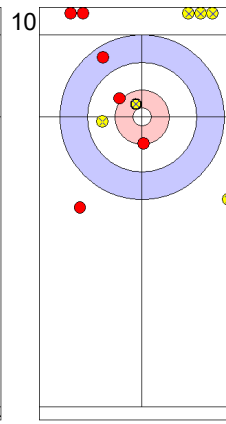

Game - Shot by Shot

End 5 ● **USA - United States** **5 + 0 (this end) = 5** ● **JPN - Japan** **2 + 1 (this end) = 3**

Prepositioned Stones

USA: PERSINGER V
Draw ⤵ 75%

JPN: MATSUMURA C
Draw ⤵ 75%

USA: PLYS C
Raise ⤵ 50%

JPN: TANIDA Y
Double Take-out ⤵ 0%

USA: PLYS C
Promotion Take-out ⤵ 75%

JPN: TANIDA Y
Hit and Roll ⤵ 100%

USA: PLYS C
Double Take-out ⤵ 50%

JPN: TANIDA Y
Draw ⤵ 50%

USA: PERSINGER V
Take-out ⤵ 100%

JPN: MATSUMURA C
Draw ⤵ 100%

	USA	JPN
Total Score	5	3
Time left		

Legend:
 ⤵ Clockwise ⤴ Counter-clockwise - Not considered

Game - Shot by Shot

End 6 ● **USA - United States** **5 + 3 (this end) = 8** ● **JPN - Japan** **3 + 0 (this end) = 3**