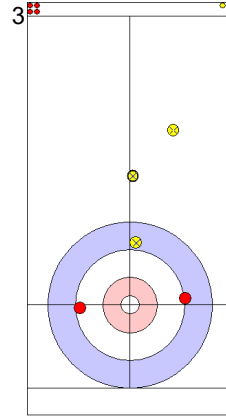

JPN: TANIDA Y
Guard   ⤵ 100%