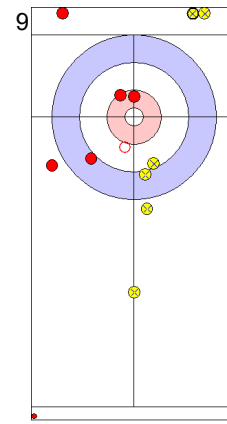

USA: PLYS C
Raise ⤵ 50%

JPN: TANIDA Y
Draw ⤵ 50%

USA: PLYS C
Raise ⤵ 0%

JPN: TANIDA Y
Raise ⤵ 50%

USA: PLYS C
Promotion Take-out ⤵ 100%

JPN: MATSUMURA C
Double Take-out ⤵ 50%

USA: PERSINGER V
Draw ⤵ 0%

	USA	JPN
Total Score	2	0
Time left		

Legend:
 ⤵ Clockwise ⤴ Counter-clockwise - Not considered

Game - Shot by Shot

End 2 ● **USA - United States 2 + 0 (this end) = 2** ● **JPN - Japan 0 + 2 (this end) = 2**

Prepositioned Stones

USA: PERSINGER V
Draw ⤵ 50%