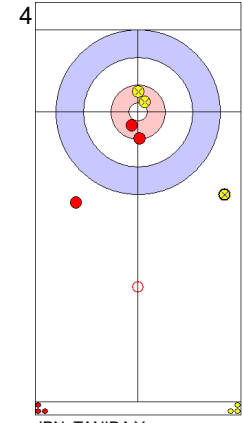

Game - Shot by Shot

End 5 ● **USA - United States** **5 + 0 (this end) = 5** ● **JPN - Japan** **2 + 1 (this end) = 3**

Prepositioned Stones

USA: PERSINGER V
Draw ⤵ 75%

JPN: MATSUMURA C
Draw ⤵ 75%

USA: PLYS C
Raise ⤵ 50%

JPN: TANIDA Y
Double Take-out ⤵ 0%

USA: PLYS C
Promotion Take-out ⤵ 75%

JPN: TANIDA Y
Hit and Roll ⤵ 100%

USA: PLYS C
Double Take-out ⤵ 50%

JPN: TANIDA Y
Draw ⤵ 50%

USA: PERSINGER V
Take-out ⤵ 100%

JPN: MATSUMURA C
Draw ⤵ 100%

	USA	JPN
Total Score	5	3
Time left		

Legend:
 ⤵ Clockwise ⤴ Counter-clockwise - Not considered

Game - Shot by Shot

End 6 ● **USA - United States** **5 + 3 (this end) = 8** ● **JPN - Japan** **3 + 0 (this end) = 3**