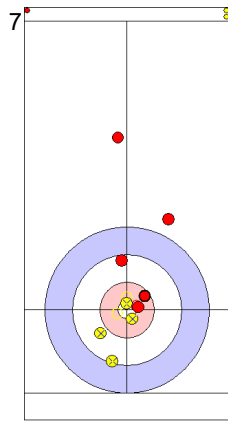

JPN: MATSUMURA C
Draw ⤵ 75%

USA: PLYS C
Raise ⤴ 100%

JPN: TANIDA Y
Draw ⤵ 50%

USA: PLYS C
Draw ⤵ 0%

JPN: TANIDA Y
Draw ⤵ 75%

USA: PLYS C
Raise ⤴ 100%

JPN: TANIDA Y
Take-out ⤵ 0%

USA: PERSINGER V
Raise ⤴ 0%

JPN: MATSUMURA C
Take-out ⤵ 100%

	USA	JPN
Total Score	2	2
Time left		

Legend:
 ⤴ Clockwise ⤵ Counter-clockwise - Not considered

Game - Shot by Shot

End 3 ● **USA - United States 2 + 2 (this end) = 4**

⊗ **JPN - Japan 2 + 0 (this end) = 2**