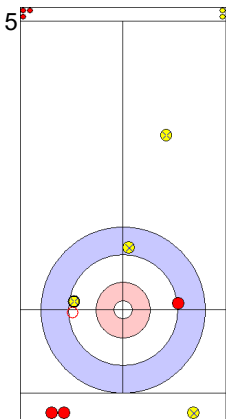

	USA	JPN
Total Score	5	3
Time left		

Legend:
 ⤵ Clockwise ⤴ Counter-clockwise - Not considered

Game - Shot by Shot

End 6 ● **USA - United States** **5 + 3 (this end) = 8** ● **JPN - Japan** **3 + 0 (this end) = 3**

Power Play
Prepositioned Stones

JPN: MATSUMURA C
Front ⤵ 50%

USA: PERSINGER V
Draw ⤵ 75%

JPN: TANIDA Y
Guard ⤵ 100%

USA: PLYS C
Clearing ⤵ 100%

JPN: TANIDA Y
Take-out ⤵ 100%

USA: PLYS C
Take-out ⤵ 50%

JPN: TANIDA Y
Draw ⤵ 0%

USA: PLYS C
Hit and Roll ⤵ 75%

JPN: MATSUMURA C
Draw ⤵ 50%

USA: PERSINGER V
Take-out ⤵ 100%

	USA	JPN
Total Score	8	3
Time left		

Legend:
 ⤵ Clockwise ⤴ Counter-clockwise - Not considered

Game - Shot by Shot