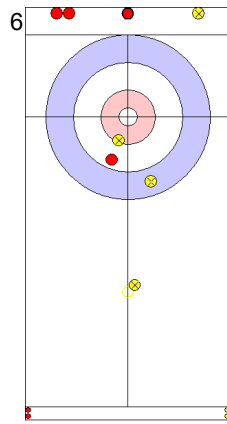

JPN: MATSUMURA C
Take-out ⤵ 100%

	USA	JPN
Total Score	2	2
Time left		

Legend:
 ⤴ Clockwise ⤵ Counter-clockwise - Not considered

Game - Shot by Shot

End 3 ● **USA - United States 2 + 2 (this end) = 4**

⊗ **JPN - Japan 2 + 0 (this end) = 2**

Prepositioned Stones

JPN: MATSUMURA C
Draw ↻ 75%

USA: PERSINGER V
Draw ↻ 50%

JPN: TANIDA Y
Draw ↻ 50%

USA: PLYS C
Take-out ↻ 100%

JPN: TANIDA Y
Double Take-out ↻ 100%

USA: PLYS C
Promotion Take-out ↻ 0%

JPN: TANIDA Y
Guard ↻ 100%

USA: PLYS C
Double Take-out ↻ 50%

JPN: MATSUMURA C
Draw ↻ 50%

USA: PERSINGER V
Take-out ↻ 100%

	USA	JPN
Total Score	4	2
Time left		

Legend:
↻ Clockwise ↻ Counter-clockwise - Not considered

Game - Shot by Shot