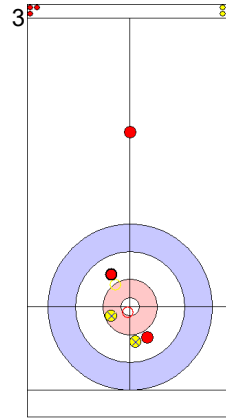

USA: PLYS C
Double Take-out ↻ 50%

JPN: MATSUMURA C
Draw ↻ 50%

USA: PERSINGER V
Take-out ↻ 100%

	USA	JPN
Total Score	4	2
Time left		

Legend:
↻ Clockwise ↻ Counter-clockwise - Not considered

Game - Shot by Shot

End 4 ● **USA - United States** 4 + 1 (this end) = 5 ● **JPN - Japan** 2 + 0 (this end) = 2

Prepositioned Stones

USA: PERSINGER V
Draw ⤵ 75%

JPN: MATSUMURA C
Raise ⤵ 50%

USA: PLYS C
Raise ⤵ 50%

JPN: TANIDA Y
Draw ⤵ 100%