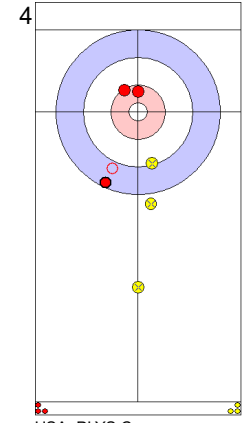

Game - Shot by Shot

End 1 ● **USA - United States** 0 + 2 (this end) = 2 ● **JPN - Japan** 0 + 0 (this end) = 0

Prepositioned Stones

JPN: MATSUMURA C
Draw ⤵ 0%

USA: PERSINGER V
Draw ⤵ 50%

JPN: TANIDA Y
Draw ⤵ 100%

USA: PLYS C
Raise ⤵ 50%

JPN: TANIDA Y
Draw ⤵ 50%

USA: PLYS C
Raise ⤵ 0%

JPN: TANIDA Y
Raise ⤵ 50%

USA: PLYS C
Promotion Take-out ⤵ 100%

JPN: MATSUMURA C
Double Take-out ⤵ 50%

USA: PERSINGER V
Draw ⤵ 0%

	USA	JPN
Total Score	2	0
Time left		