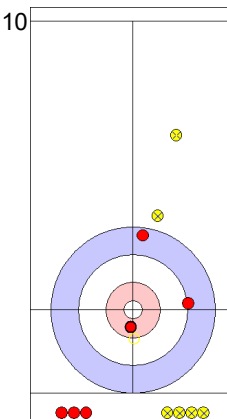

	USA	JPN
Total Score	5	3
Time left		

Legend:
 ⤵ Clockwise ⤴ Counter-clockwise - Not considered

Game - Shot by Shot

End 6 ● **USA - United States** **5 + 3 (this end) = 8** ● **JPN - Japan** **3 + 0 (this end) = 3**

Power Play
Prepositioned Stones

JPN: MATSUMURA C
Front ⤵ 50%

USA: PERSINGER V
Draw ⤵ 75%

JPN: TANIDA Y
Guard ⤵ 100%

USA: PLYS C
Clearing ⤵ 100%

JPN: TANIDA Y
Take-out ⤵ 100%

USA: PLYS C
Take-out ⤵ 50%

JPN: TANIDA Y
Draw ⤵ 0%

USA: PLYS C
Hit and Roll ⤵ 75%

JPN: MATSUMURA C
Draw ⤵ 50%

USA: PERSINGER V
Take-out ⤵ 100%

	USA	JPN
Total Score	8	3
Time left		

Legend:
 ⤵ Clockwise ⤴ Counter-clockwise - Not considered

Game - Shot by Shot