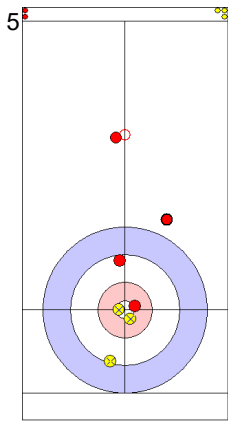

USA: PLYS C
Raise ⤵ 50%

JPN: TANIDA Y
Draw ⤵ 50%

USA: PLYS C
Raise ⤵ 0%

JPN: TANIDA Y
Raise ⤵ 50%

USA: PLYS C
Promotion Take-out ⤵ 100%

JPN: MATSUMURA C
Double Take-out ⤵ 50%

USA: PERSINGER V
Draw ⤵ 0%

	USA	JPN
Total Score	2	0
Time left		

Legend:
 ⤵ Clockwise ⤴ Counter-clockwise - Not considered

Game - Shot by Shot

End 2 ● **USA - United States 2 + 0 (this end) = 2** ● **JPN - Japan 0 + 2 (this end) = 2**

Prepositioned Stones

USA: PERSINGER V
Draw ⤵ 50%

JPN: MATSUMURA C
Draw ⤵ 75%

USA: PLYS C
Raise ⤴ 100%

JPN: TANIDA Y
Draw ⤵ 50%

USA: PLYS C
Draw ⤵ 0%

JPN: TANIDA Y
Draw ⤵ 75%

USA: PLYS C
Raise ⤴ 100%

JPN: TANIDA Y
Take-out ⤵ 0%

USA: PERSINGER V
Raise ⤴ 0%

JPN: MATSUMURA C
Take-out ⤵ 100%

	USA	JPN
Total Score	2	2
Time left		

Legend:
 ⤴ Clockwise ⤵ Counter-clockwise - Not considered

Game - Shot by Shot

End 3 ● **USA - United States 2 + 2 (this end) = 4**

⊗ **JPN - Japan 2 + 0 (this end) = 2**