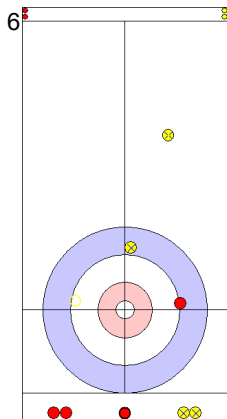

	USA	JPN
Total Score	5	3
Time left		

Legend:
 ⤵ Clockwise ⤴ Counter-clockwise - Not considered

Game - Shot by Shot

End 6 ● **USA - United States** **5 + 3 (this end) = 8** ● **JPN - Japan** **3 + 0 (this end) = 3**

Power Play
Prepositioned Stones

JPN: MATSUMURA C
Front ⤵ 50%

USA: PERSINGER V
Draw ⤵ 75%

JPN: TANIDA Y
Guard ⤵ 100%

USA: PLYS C
Clearing ⤵ 100%

JPN: TANIDA Y
Take-out ⤵ 100%

USA: PLYS C
Take-out ⤵ 50%

JPN: TANIDA Y
Draw ⤵ 0%

USA: PLYS C
Hit and Roll ⤵ 75%

JPN: MATSUMURA C
Draw ⤵ 50%

USA: PERSINGER V
Take-out ⤵ 100%

	USA	JPN
Total Score	8	3
Time left		

Legend:
 ⤵ Clockwise ⤴ Counter-clockwise - Not considered

Game - Shot by Shot