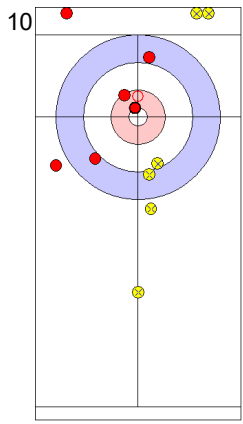

USA: PLYS C
Raise ⤵ 50%

JPN: TANIDA Y
Draw ⤵ 50%

USA: PLYS C
Raise ⤵ 0%

JPN: TANIDA Y
Raise ⤵ 50%

USA: PLYS C
Promotion Take-out ⤵ 100%

JPN: MATSUMURA C
Double Take-out ⤵ 50%

USA: PERSINGER V
Draw ⤵ 0%

	USA	JPN
Total Score	2	0
Time left		

Legend:
 ⤵ Clockwise ⤴ Counter-clockwise - Not considered

Game - Shot by Shot

End 2 ● **USA - United States 2 + 0 (this end) = 2** ● **JPN - Japan 0 + 2 (this end) = 2**

Prepositioned Stones

USA: PERSINGER V
Draw ⤵ 50%