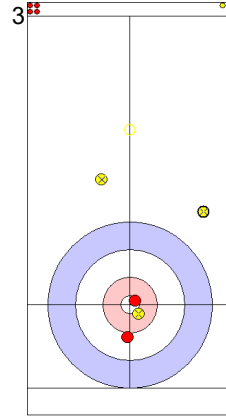

End 8 **USA - United States** 8 + X (this end) = 8 **JPN - Japan** 6 + X (this end) = 6

Prepositioned Stones

JPN: MATSUMURA C
Draw ⌚ 75%

USA: PERSINGER V
Raise ⌚ 100%

JPN: TANIDA Y
Raise ⌚ 0%

USA: PLYS C
Promotion Take-out ⌚ 100%

JPN: TANIDA Y
Freeze ⌚ 50%

USA: PLYS C
Clearing ⌚ 100%

JPN: TANIDA Y
Draw ⌚ 0%

USA: PLYS C
Clearing ⌚ 100%

	USA	JPN
Total Score	8	6
Time left	01:36	02:16

Legend:
 ⌚ Clockwise ⌚ Counter-clockwise - Not considered
 X Unfinished end due to concession