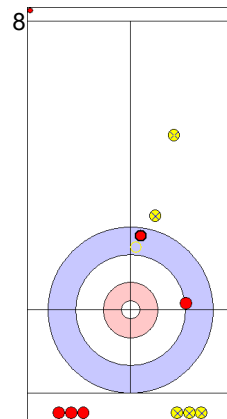

	USA	JPN
Total Score	5	3
Time left		

Legend:
 ⤵ Clockwise ⤴ Counter-clockwise - Not considered

Game - Shot by Shot

End 6 ● **USA - United States** **5 + 3 (this end) = 8** ● **JPN - Japan** **3 + 0 (this end) = 3**

Power Play
Prepositioned Stones

JPN: MATSUMURA C
Front ⤵ 50%

USA: PERSINGER V
Draw ⤵ 75%

JPN: TANIDA Y
Guard ⤵ 100%

USA: PLYS C
Clearing ⤵ 100%

JPN: TANIDA Y
Take-out ⤵ 100%

USA: PLYS C
Take-out ⤵ 50%

JPN: TANIDA Y
Draw ⤵ 0%

USA: PLYS C
Hit and Roll ⤵ 75%

JPN: MATSUMURA C
Draw ⤵ 50%

USA: PERSINGER V
Take-out ⤵ 100%

	USA	JPN
Total Score	8	3
Time left		

Legend:
 ⤵ Clockwise ⤴ Counter-clockwise - Not considered

Game - Shot by Shot