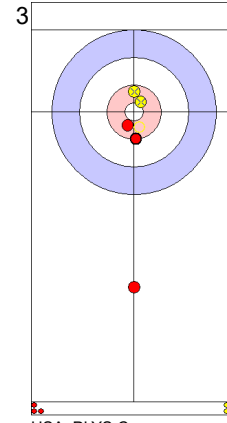

Game - Shot by Shot

End 5 ● **USA - United States** **5 + 0 (this end) = 5** ● **JPN - Japan** **2 + 1 (this end) = 3**

Prepositioned Stones

USA: PERSINGER V
Draw ⤵ 75%

JPN: MATSUMURA C
Draw ⤵ 75%

USA: PLYS C
Raise ⤵ 50%