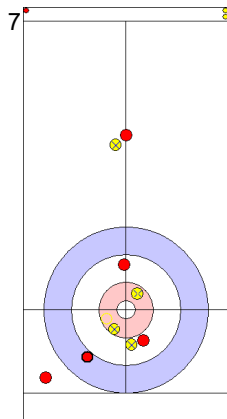

USA: PLYS C
Draw   ⤵ 0%