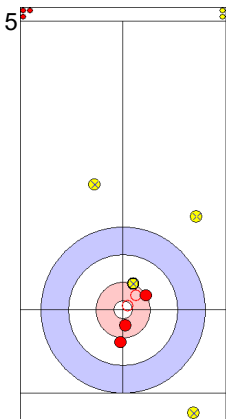

End 8 **USA - United States** 8 + X (this end) = 8 **JPN - Japan** 6 + X (this end) = 6

Prepositioned Stones

JPN: MATSUMURA C
Draw ⌚ 75%

USA: PERSINGER V
Raise ⌚ 100%

JPN: TANIDA Y
Raise ⌚ 0%

USA: PLYS C
Promotion Take-out ⌚ 100%