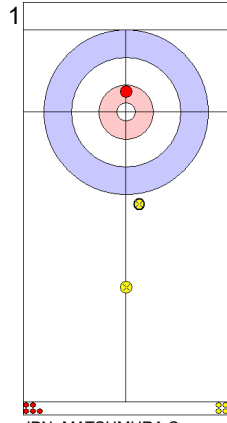

Game - Shot by Shot

End 1 ● **USA - United States** 0 + 2 (this end) = 2 ● **JPN - Japan** 0 + 0 (this end) = 0

Prepositioned Stones

JPN: MATSUMURA C
Draw ⤵ 0%

USA: PERSINGER V
Draw ⤵ 50%

JPN: TANIDA Y
Draw ⤵ 100%

USA: PLYS C
Raise ⤵ 50%

JPN: TANIDA Y
Draw ⤵ 50%

USA: PLYS C
Raise ⤵ 0%

JPN: TANIDA Y
Raise ⤵ 50%

USA: PLYS C
Promotion Take-out ⤵ 100%

JPN: MATSUMURA C
Double Take-out ⤵ 50%

USA: PERSINGER V
Draw ⤵ 0%

	USA	JPN
Total Score	2	0
Time left		