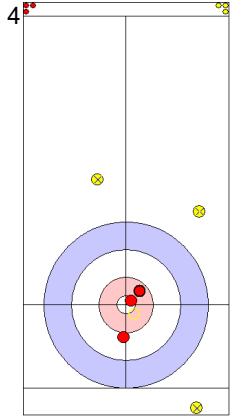

End 8 **USA - United States** 8 + X (this end) = 8 **JPN - Japan** 6 + X (this end) = 6

Prepositioned Stones

JPN: MATSUMURA C
Draw ⌚ 75%

USA: PERSINGER V
Raise ⌚ 100%

JPN: TANIDA Y
Raise ⌚ 0%

USA: PLYS C
Promotion Take-out ⌚ 100%