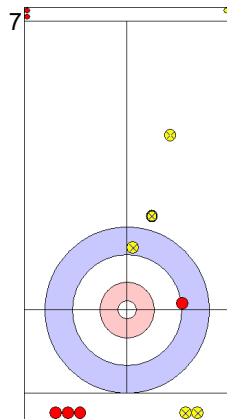

	USA	JPN
Total Score	5	3
Time left		

Legend:
 ⤵ Clockwise ⤴ Counter-clockwise - Not considered

Game - Shot by Shot

End 6 ● **USA - United States** **5 + 3 (this end) = 8** ● **JPN - Japan** **3 + 0 (this end) = 3**

Power Play
Prepositioned Stones

JPN: MATSUMURA C
Front ⤵ 50%

USA: PERSINGER V
Draw ⤵ 75%

JPN: TANIDA Y
Guard ⤵ 100%

USA: PLYS C
Clearing ⤵ 100%

JPN: TANIDA Y
Take-out ⤵ 100%

USA: PLYS C
Take-out ⤵ 50%

JPN: TANIDA Y
Draw ⤵ 0%

USA: PLYS C
Hit and Roll ⤵ 75%

JPN: MATSUMURA C
Draw ⤵ 50%

USA: PERSINGER V
Take-out ⤵ 100%

	USA	JPN
Total Score	8	3
Time left		

Legend:
 ⤵ Clockwise ⤴ Counter-clockwise - Not considered

Game - Shot by Shot