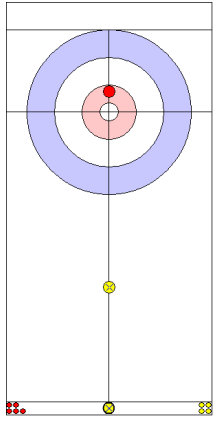

JPN: MATSUMURA C
Draw ⤵ 75%

USA: PLYS C
Raise ⤴ 100%

JPN: TANIDA Y
Draw ⤵ 50%

USA: PLYS C
Draw ⤵ 0%

JPN: TANIDA Y
Draw ⤵ 75%

USA: PLYS C
Raise ⤴ 100%

JPN: TANIDA Y
Take-out ⤵ 0%

USA: PERSINGER V
Raise ⤴ 0%

JPN: MATSUMURA C
Take-out ⤵ 100%

	USA	JPN
Total Score	2	2
Time left		

Legend:
 ⤴ Clockwise ⤵ Counter-clockwise - Not considered

Game - Shot by Shot

End 3 ● **USA - United States 2 + 2 (this end) = 4**

⊗ **JPN - Japan 2 + 0 (this end) = 2**

USA: PLYS C
Double Take-out ↻ 50%

JPN: MATSUMURA C
Draw ↻ 50%

USA: PERSINGER V
Take-out ↻ 100%

	USA	JPN
Total Score	4	2
Time left		

Legend:
↻ Clockwise ↻ Counter-clockwise - Not considered

Game - Shot by Shot