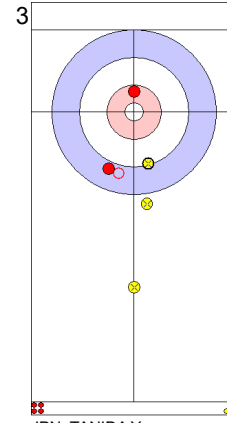

Game - Shot by Shot

End 1 ● **USA - United States** 0 + 2 (this end) = 2 ● **JPN - Japan** 0 + 0 (this end) = 0

Prepositioned Stones

JPN: MATSUMURA C
Draw ⤵ 0%

USA: PERSINGER V
Draw ⤵ 50%

JPN: TANIDA Y
Draw ⤵ 100%

USA: PLYS C
Raise ⤵ 50%

JPN: TANIDA Y
Draw ⤵ 50%

USA: PLYS C
Raise ⤵ 0%

JPN: TANIDA Y
Raise ⤵ 50%

USA: PLYS C
Promotion Take-out ⤵ 100%

JPN: MATSUMURA C
Double Take-out ⤵ 50%

USA: PERSINGER V
Draw ⤵ 0%

	USA	JPN
Total Score	2	0
Time left		