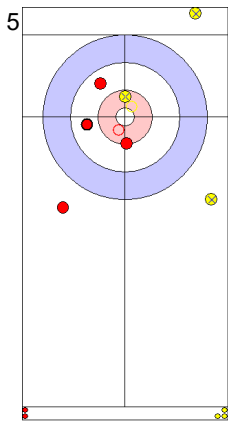

Game - Shot by Shot

End 5 ● **USA - United States** **5 + 0 (this end) = 5** ● **JPN - Japan** **2 + 1 (this end) = 3**

Prepositioned Stones

USA: PERSINGER V
Draw ⤵ 75%

JPN: MATSUMURA C
Draw ⤵ 75%

USA: PLYS C
Raise ⤵ 50%

JPN: TANIDA Y
Double Take-out ⤵ 0%

USA: PLYS C
Promotion Take-out ⤵ 75%

JPN: TANIDA Y
Hit and Roll ⤵ 100%

USA: PLYS C
Double Take-out ⤵ 50%

JPN: TANIDA Y
Draw ⤵ 50%

USA: PERSINGER V
Take-out ⤵ 100%

JPN: MATSUMURA C
Draw ⤵ 100%