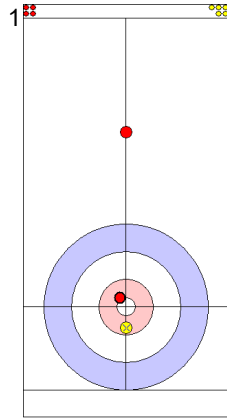

USA: PERSINGER V
Draw   ⤵ 75%