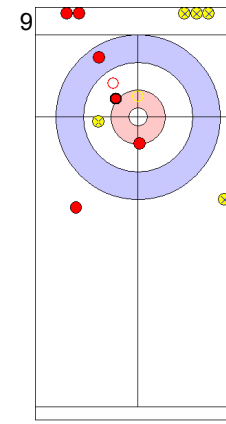

JPN: TANIDA Y
Double Take-out ⤵ 0%

USA: PLYS C
Promotion Take-out ⤵ 75%

JPN: TANIDA Y
Hit and Roll ⤵ 100%

USA: PLYS C
Double Take-out ⤵ 50%

JPN: TANIDA Y
Draw ⤵ 50%

USA: PERSINGER V
Take-out ⤵ 100%

JPN: MATSUMURA C
Draw ⤵ 100%

	USA	JPN
Total Score	5	3
Time left		

Legend:
 ⤵ Clockwise ⤴ Counter-clockwise - Not considered

Game - Shot by Shot

End 6 ● **USA - United States** **5 + 3 (this end) = 8** ● **JPN - Japan** **3 + 0 (this end) = 3**