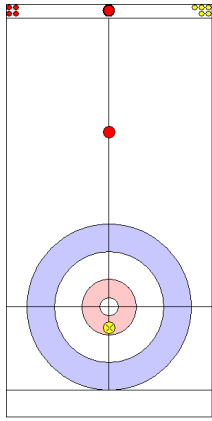

Game - Shot by Shot

End 1 ● **USA - United States** 0 + 2 (this end) = 2 ● **JPN - Japan** 0 + 0 (this end) = 0

Prepositioned Stones

JPN: MATSUMURA C
Draw ⤵ 0%

USA: PERSINGER V
Draw ⤵ 50%

JPN: TANIDA Y
Draw ⤵ 100%

USA: PLYS C
Raise ⤵ 50%

JPN: TANIDA Y
Draw ⤵ 50%

USA: PLYS C
Raise ⤵ 0%

JPN: TANIDA Y
Raise ⤵ 50%

USA: PLYS C
Promotion Take-out ⤵ 100%

JPN: MATSUMURA C
Double Take-out ⤵ 50%

USA: PERSINGER V
Draw ⤵ 0%

	USA	JPN
Total Score	2	0
Time left		

Legend:
 ⤵ Clockwise ⤴ Counter-clockwise - Not considered

Game - Shot by Shot

End 2 ● **USA - United States 2 + 0 (this end) = 2** ● **JPN - Japan 0 + 2 (this end) = 2**

Prepositioned Stones

USA: PERSINGER V
Draw ⤵ 50%