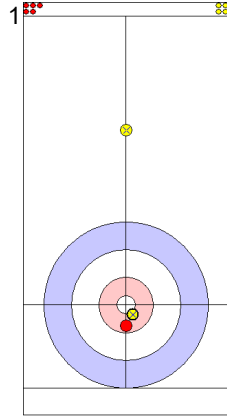

JPN: MATSUMURA C
Draw   ⌚ 75%