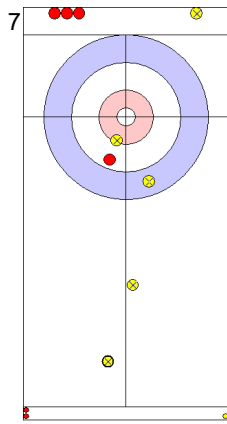

JPN: MATSUMURA C
Take-out ⤵ 100%

	USA	JPN
Total Score	2	2
Time left		

Legend:
 ⤴ Clockwise ⤵ Counter-clockwise - Not considered

Game - Shot by Shot

End 3 ● **USA - United States 2 + 2 (this end) = 4**

⊗ **JPN - Japan 2 + 0 (this end) = 2**

Prepositioned Stones

JPN: MATSUMURA C
Draw ↻ 75%

USA: PERSINGER V
Draw ↻ 50%

JPN: TANIDA Y
Draw ↻ 50%

USA: PLYS C
Take-out ↻ 100%

JPN: TANIDA Y
Double Take-out ↻ 100%

USA: PLYS C
Promotion Take-out ↻ 0%

JPN: TANIDA Y
Guard ↻ 100%

USA: PLYS C
Double Take-out ↻ 50%

JPN: MATSUMURA C
Draw ↻ 50%

USA: PERSINGER V
Take-out ↻ 100%

	USA	JPN
Total Score	4	2
Time left		

Legend:
↻ Clockwise ↻ Counter-clockwise - Not considered

Game - Shot by Shot