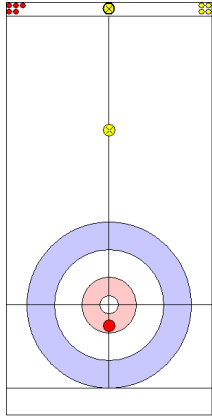

Game - Shot by Shot

End 8   **USA - United States** 8 + X (this end) = 8   **JPN - Japan** 6 + X (this end) = 6

Prepositioned Stones