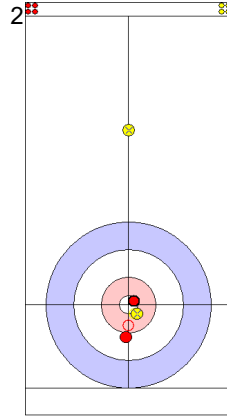

USA: PERSINGER V
Raise   ⌚ 100%