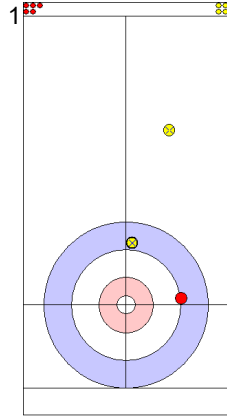

JPN: MATSUMURA C
Front   ⤵ 50%