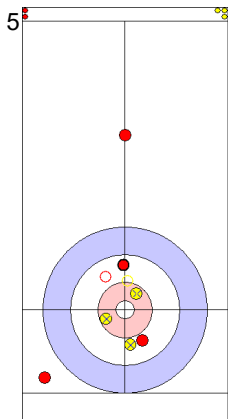

USA: PLYS C
Double Take-out ↻ 50%

JPN: MATSUMURA C
Draw ↻ 50%

USA: PERSINGER V
Take-out ↻ 100%

	USA	JPN
Total Score	4	2
Time left		

Legend:
↻ Clockwise ↻ Counter-clockwise - Not considered

Game - Shot by Shot

End 4 ● **USA - United States** 4 + 1 (this end) = 5 ● **JPN - Japan** 2 + 0 (this end) = 2

Prepositioned Stones

USA: PERSINGER V
Draw ⤵ 75%

JPN: MATSUMURA C
Raise ⤵ 50%

USA: PLYS C
Raise ⤵ 50%

JPN: TANIDA Y
Draw ⤵ 100%