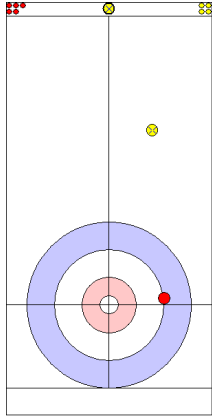

JPN: TANIDA Y
Double Take-out ⤵ 0%

USA: PLYS C
Promotion Take-out ⤵ 75%

JPN: TANIDA Y
Hit and Roll ⤵ 100%

USA: PLYS C
Double Take-out ⤵ 50%

JPN: TANIDA Y
Draw ⤵ 50%

USA: PERSINGER V
Take-out ⤵ 100%

JPN: MATSUMURA C
Draw ⤵ 100%

	USA	JPN
Total Score	5	3
Time left		

Legend:
 ⤵ Clockwise ⤴ Counter-clockwise - Not considered

Game - Shot by Shot

End 6 ● **USA - United States** **5 + 3 (this end) = 8** ● **JPN - Japan** **3 + 0 (this end) = 3**