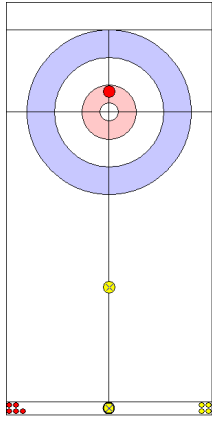

Game - Shot by Shot

End 1 ● **USA - United States** 0 + 2 (this end) = 2 ● **JPN - Japan** 0 + 0 (this end) = 0

Prepositioned Stones

JPN: MATSUMURA C
Draw ⤵ 0%

USA: PERSINGER V
Draw ⤵ 50%

JPN: TANIDA Y
Draw ⤵ 100%

USA: PLYS C
Raise ⤵ 50%

JPN: TANIDA Y
Draw ⤵ 50%

USA: PLYS C
Raise ⤵ 0%

JPN: TANIDA Y
Raise ⤵ 50%

USA: PLYS C
Promotion Take-out ⤵ 100%

JPN: MATSUMURA C
Double Take-out ⤵ 50%

USA: PERSINGER V
Draw ⤵ 0%

	USA	JPN
Total Score	2	0
Time left		