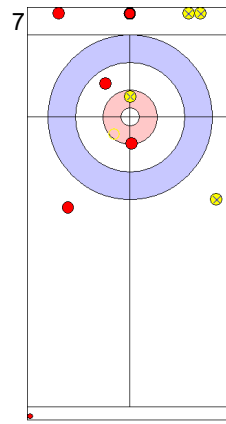

Game - Shot by Shot

End 5 ● **USA - United States** **5 + 0 (this end) = 5** ● **JPN - Japan** **2 + 1 (this end) = 3**

Prepositioned Stones

USA: PERSINGER V
Draw ⤵ 75%

JPN: MATSUMURA C
Draw ⤵ 75%

USA: PLYS C
Raise ⤵ 50%

JPN: TANIDA Y
Double Take-out ⤵ 0%

USA: PLYS C
Promotion Take-out ⤵ 75%

JPN: TANIDA Y
Hit and Roll ⤵ 100%

USA: PLYS C
Double Take-out ⤵ 50%

JPN: TANIDA Y
Draw ⤵ 50%

USA: PERSINGER V
Take-out ⤵ 100%

JPN: MATSUMURA C
Draw ⤵ 100%