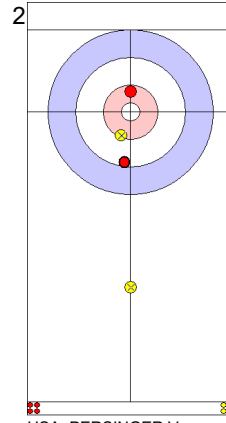

USA: PERSINGER V
Draw ↻ 50%