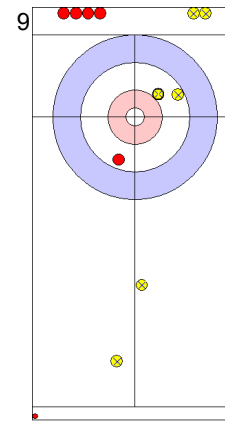

JPN: MATSUMURA C
Take-out ⤵ 100%

	USA	JPN
Total Score	2	2
Time left		

Legend:
 ⤴ Clockwise ⤵ Counter-clockwise - Not considered

Game - Shot by Shot

End 3 ● **USA - United States 2 + 2 (this end) = 4**

⊗ **JPN - Japan 2 + 0 (this end) = 2**

Prepositioned Stones

JPN: MATSUMURA C
Draw ↻ 75%

USA: PERSINGER V
Draw ↻ 50%

JPN: TANIDA Y
Draw ↻ 50%

USA: PLYS C
Take-out ↻ 100%

JPN: TANIDA Y
Double Take-out ↻ 100%

USA: PLYS C
Promotion Take-out ↻ 0%

JPN: TANIDA Y
Guard ↻ 100%

USA: PLYS C
Double Take-out ↻ 50%

JPN: MATSUMURA C
Draw ↻ 50%

USA: PERSINGER V
Take-out ↻ 100%

	USA	JPN
Total Score	4	2
Time left		

Legend:
↻ Clockwise ↻ Counter-clockwise - Not considered

Game - Shot by Shot