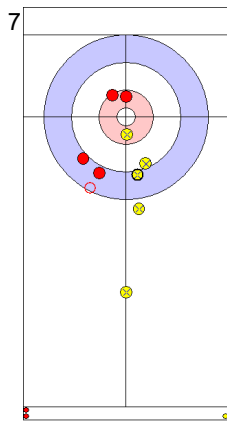

Game - Shot by Shot

End 1 ● **USA - United States** 0 + 2 (this end) = 2 ● **JPN - Japan** 0 + 0 (this end) = 0

Prepositioned Stones

JPN: MATSUMURA C
Draw ⤵ 0%

USA: PERSINGER V
Draw ⤵ 50%

JPN: TANIDA Y
Draw ⤵ 100%

USA: PLYS C
Raise ⤵ 50%

JPN: TANIDA Y
Draw ⤵ 50%

USA: PLYS C
Raise ⤵ 0%

JPN: TANIDA Y
Raise ⤵ 50%

USA: PLYS C
Promotion Take-out ⤵ 100%

JPN: MATSUMURA C
Double Take-out ⤵ 50%

USA: PERSINGER V
Draw ⤵ 0%

	USA	JPN
Total Score	2	0
Time left		

Legend:
 ⤵ Clockwise ⤴ Counter-clockwise - Not considered

Game - Shot by Shot

End 2 ● **USA - United States 2 + 0 (this end) = 2** ● **JPN - Japan 0 + 2 (this end) = 2**

Prepositioned Stones

USA: PERSINGER V
Draw ⤵ 50%