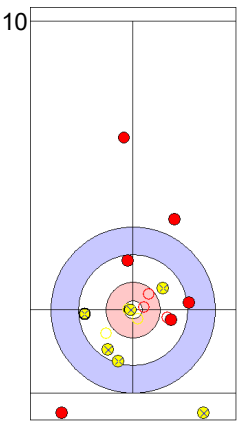

JPN: MATSUMURA C
Draw ⤵ 75%

USA: PLYS C
Raise ⤴ 100%

JPN: TANIDA Y
Draw ⤵ 50%

USA: PLYS C
Draw ⤵ 0%

JPN: TANIDA Y
Draw ⤵ 75%

USA: PLYS C
Raise ⤴ 100%

JPN: TANIDA Y
Take-out ⤵ 0%

USA: PERSINGER V
Raise ⤴ 0%

JPN: MATSUMURA C
Take-out ⤵ 100%

	USA	JPN
Total Score	2	2
Time left		

Legend:
 ⤴ Clockwise ⤵ Counter-clockwise - Not considered

Game - Shot by Shot

End 3 ● **USA - United States 2 + 2 (this end) = 4**

⊗ **JPN - Japan 2 + 0 (this end) = 2**