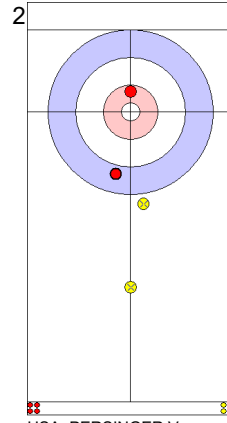

Game - Shot by Shot

End 1 ● **USA - United States** 0 + 2 (this end) = 2 ● **JPN - Japan** 0 + 0 (this end) = 0

Prepositioned Stones

JPN: MATSUMURA C
Draw ⤵ 0%

USA: PERSINGER V
Draw ⤵ 50%

JPN: TANIDA Y
Draw ⤵ 100%

USA: PLYS C
Raise ⤵ 50%

JPN: TANIDA Y
Draw ⤵ 50%

USA: PLYS C
Raise ⤵ 0%

JPN: TANIDA Y
Raise ⤵ 50%

USA: PLYS C
Promotion Take-out ⤵ 100%

JPN: MATSUMURA C
Double Take-out ⤵ 50%

USA: PERSINGER V
Draw ⤵ 0%

	USA	JPN
Total Score	2	0
Time left		