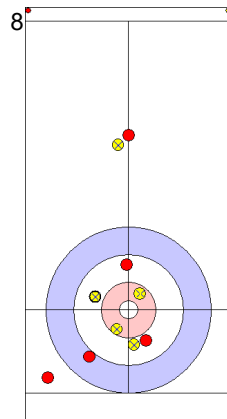

JPN: TANIDA Y
Draw   ⤵ 50%