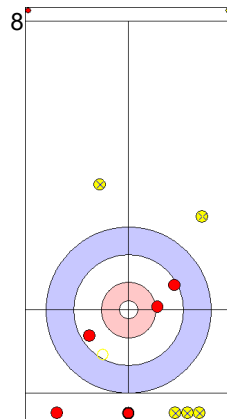

USA: PLYS C
Clearing   ⌚ 100%

	USA	JPN
Total Score	8	6
Time left	01:36	02:16

Legend:
⌚ Clockwise   ⌚ Counter-clockwise   - Not considered
X Unfinished end due to concession