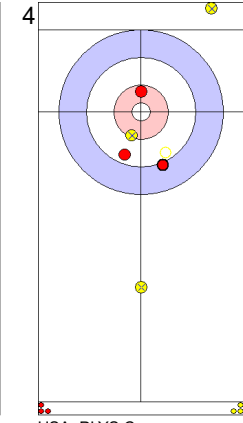

JPN: MATSUMURA C
Take-out ⤵ 100%

	USA	JPN
Total Score	2	2
Time left		

Legend:
 ⤴ Clockwise ⤵ Counter-clockwise - Not considered

Game - Shot by Shot

End 3 ● **USA - United States 2 + 2 (this end) = 4**

⊗ **JPN - Japan 2 + 0 (this end) = 2**

Prepositioned Stones

JPN: MATSUMURA C
Draw ↻ 75%

USA: PERSINGER V
Draw ↻ 50%

JPN: TANIDA Y
Draw ↻ 50%

USA: PLYS C
Take-out ↻ 100%

JPN: TANIDA Y
Double Take-out ↻ 100%

USA: PLYS C
Promotion Take-out ↻ 0%

JPN: TANIDA Y
Guard ↻ 100%

USA: PLYS C
Double Take-out ↻ 50%

JPN: MATSUMURA C
Draw ↻ 50%

USA: PERSINGER V
Take-out ↻ 100%

	USA	JPN
Total Score	4	2
Time left		

Legend:
↻ Clockwise ↻ Counter-clockwise - Not considered

Game - Shot by Shot