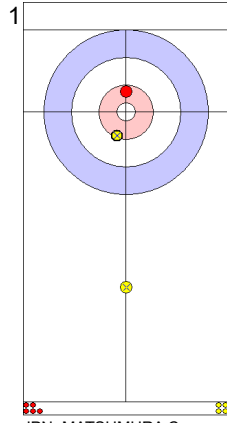

JPN: MATSUMURA C
Draw ↻ 75%