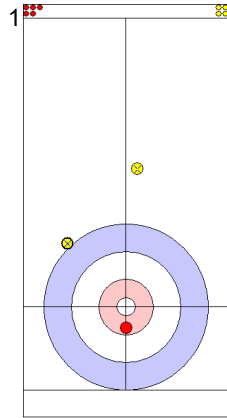

Legend:
 ↻ Clockwise ↺ Counter-clockwise - Not considered

Game - Shot by Shot

End 2 **USA - United States** **0 + 5 (this end) = 5** **NZL - New Zealand** **1 + 0 (this end) = 1**

Prepositioned Stones

NZL: DUNCAN MB
Draw ⤴ 0%