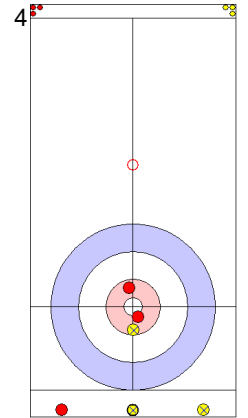

	USA	NZL
Total Score	9	2
Time left		

Legend:
 Clockwise
 Counter-clockwise
 - Not considered

Game - Shot by Shot

End 6 **USA - United States 9 + 0 (this end) = 9** **NZL - New Zealand 2 + 1 (this end) = 3**

Prepositioned Stones

USA: PERSINGER V
Draw ⌚ 75%

NZL: DUNCAN MB
Draw ⌚ 0%

USA: PLYS C
Raise ⌚ 75%

NZL: SARGON B
Clearing ⌚ 100%

USA: PLYS C
Clearing ⌚ 100%

NZL: SARGON B
Raise ⌚ 100%

USA: PLYS C
Clearing ⌚ 100%

NZL: SARGON B
Draw ⌚ 100%

USA: PERSINGER V
Clearing ⌚ 100%

NZL: DUNCAN MB
Draw ⌚ 100%

	USA	NZL
Total Score	9	3
Time left	06:31	06:19

Legend:
 ⌚ Clockwise ⌚ Counter-clockwise - Not considered