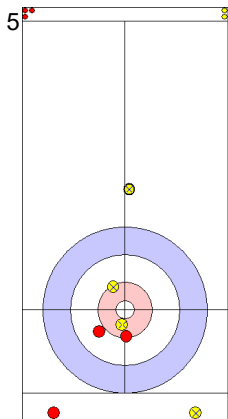

	USA	NZL
Total Score	5	2
Time left		

Legend:
 ↻ Clockwise ↺ Counter-clockwise - Not considered

Game - Shot by Shot

End 4 **USA - United States 5 + 2 (this end) = 7** **NZL - New Zealand 2 + 0 (this end) = 2**

Prepositioned Stones

NZL: DUNCAN MB
Draw ⤵ 100%

USA: PERSINGER V
Draw ⤵ 50%

NZL: SARGON B
Draw ⤵ 75%

USA: PLYS C
Promotion Take-out ⤵ 25%

NZL: SARGON B
Guard ⤵ 25%

USA: PLYS C
Double Take-out ⤵ 50%

NZL: SARGON B
Draw ⤵ 75%

USA: PLYS C
Double Take-out ⤵ 75%

NZL: DUNCAN MB
Draw ⤵ 0%

USA: PERSINGER V
Draw ⤵ 100%

	USA	NZL
Total Score	7	2
Time left		

Legend:
 ⤵ Clockwise ⤴ Counter-clockwise - Not considered

Game - Shot by Shot

End 5 **USA - United States 7 + 2 (this end) = 9** **NZL - New Zealand 2 + 0 (this end) = 2**

	USA	NZL
Total Score	9	2
Time left		

Legend:
 Clockwise
 Counter-clockwise
 - Not considered

Game - Shot by Shot

End 6 **USA - United States 9 + 0 (this end) = 9** **NZL - New Zealand 2 + 1 (this end) = 3**