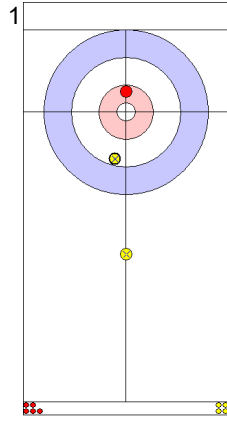

Game - Shot by Shot

End 1 ● **USA - United States** **0 + 0 (this end) = 0** ⊗ **NZL - New Zealand** **0 + 1 (this end) = 1**

Prepositioned Stones

NZL: DUNCAN MB
Draw ↺ 50%

USA: PERSINGER V
Draw ↺ 50%

NZL: SARGON B
Draw ↺ 0%

USA: PLYS C
Raise ↻ 0%

NZL: SARGON B
Double Take-out ↻ 50%

USA: PLYS C
Draw ↺ 0%

NZL: SARGON B
Raise ↻ 75%

USA: PLYS C
Hit and Roll ↻ 50%

NZL: DUNCAN MB
Draw ↺ 75%

USA: PERSINGER V
Draw ↺ 50%

	USA	NZL
Total Score	0	1
Time left		

Legend:
 ↻ Clockwise ↺ Counter-clockwise - Not considered

Game - Shot by Shot

End 2 **USA - United States** **0 + 5 (this end) = 5** **NZL - New Zealand** **1 + 0 (this end) = 1**

Prepositioned Stones

NZL: DUNCAN MB
Draw ⤴ 0%