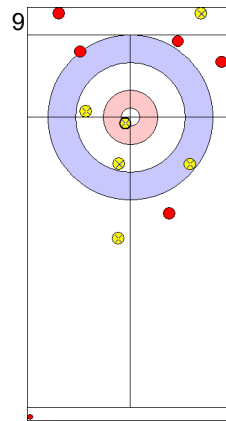

Game - Shot by Shot

End 1 ● **USA - United States** **0 + 0 (this end) = 0** ⊗ **NZL - New Zealand** **0 + 1 (this end) = 1**

Prepositioned Stones

NZL: DUNCAN MB
Draw ↺ 50%

USA: PERSINGER V
Draw ↺ 50%

NZL: SARGON B
Draw ↺ 0%

USA: PLYS C
Raise ↻ 0%

NZL: SARGON B
Double Take-out ↻ 50%

USA: PLYS C
Draw ↺ 0%

NZL: SARGON B
Raise ↻ 75%

USA: PLYS C
Hit and Roll ↻ 50%

NZL: DUNCAN MB
Draw ↺ 75%

USA: PERSINGER V
Draw ↺ 50%

	USA	NZL
Total Score	0	1
Time left		

Legend:
 ↻ Clockwise ↺ Counter-clockwise - Not considered

Game - Shot by Shot

End 2 **USA - United States** **0 + 5 (this end) = 5** **NZL - New Zealand** **1 + 0 (this end) = 1**

Prepositioned Stones

NZL: DUNCAN MB
Draw ⤴ 0%