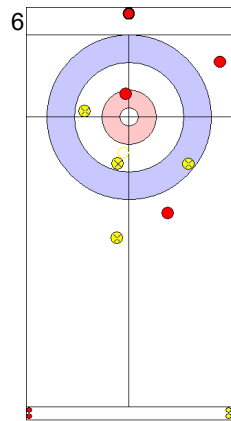

Game - Shot by Shot

End 1 ● **USA - United States** **0 + 0 (this end) = 0** ⊗ **NZL - New Zealand** **0 + 1 (this end) = 1**

Prepositioned Stones

NZL: DUNCAN MB
Draw ↺ 50%

USA: PERSINGER V
Draw ↺ 50%

NZL: SARGON B
Draw ↺ 0%

USA: PLYS C
Raise ↻ 0%

NZL: SARGON B
Double Take-out ↻ 50%

USA: PLYS C
Draw ↺ 0%

NZL: SARGON B
Raise ↻ 75%

USA: PLYS C
Hit and Roll ↻ 50%

NZL: DUNCAN MB
Draw ↺ 75%

USA: PERSINGER V
Draw ↺ 50%

	USA	NZL
Total Score	0	1
Time left		

Legend:
 ↻ Clockwise ↺ Counter-clockwise - Not considered

Game - Shot by Shot

End 2 **USA - United States** **0 + 5 (this end) = 5** **NZL - New Zealand** **1 + 0 (this end) = 1**

Prepositioned Stones

NZL: DUNCAN MB
Draw ⤴ 0%