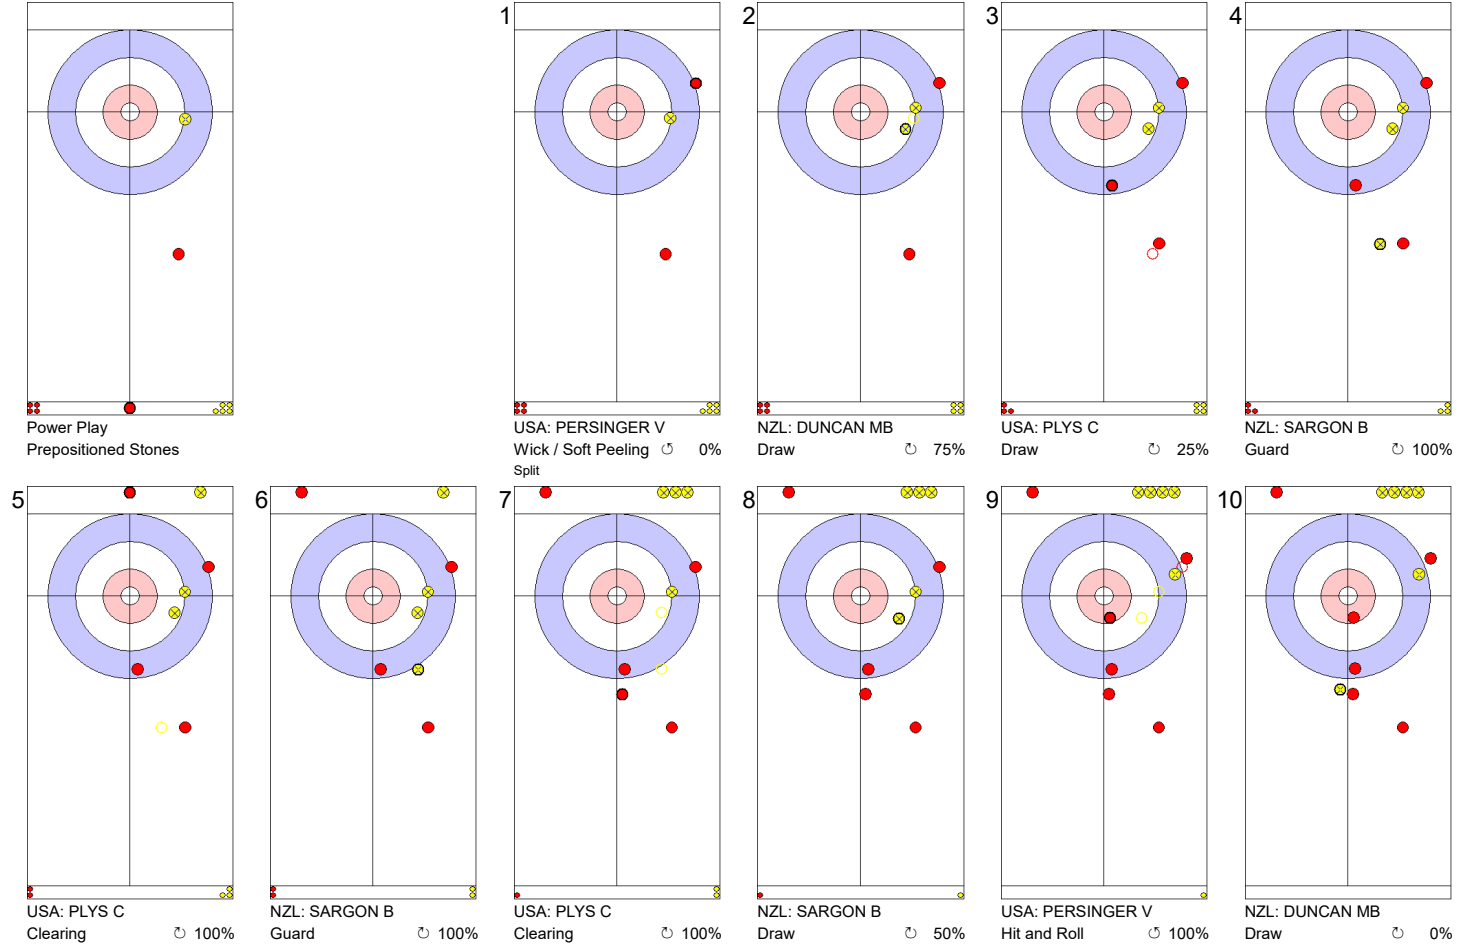

	USA	NZL
Total Score	5	2
Time left		

Legend:
 ↻ Clockwise ↺ Counter-clockwise - Not considered

Game - Shot by Shot

End 4 **USA - United States 5 + 2 (this end) = 7** **NZL - New Zealand 2 + 0 (this end) = 2**

Prepositioned Stones

NZL: DUNCAN MB
Draw ⤵ 100%

USA: PERSINGER V
Draw ⤵ 50%

NZL: SARGON B
Draw ⤵ 75%

USA: PLYS C
Promotion Take-out ⤵ 25%

NZL: SARGON B
Guard ⤵ 25%

USA: PLYS C
Double Take-out ⤵ 50%

NZL: SARGON B
Draw ⤵ 75%

USA: PLYS C
Double Take-out ⤵ 75%

NZL: DUNCAN MB
Draw ⤵ 0%

USA: PERSINGER V
Draw ⤵ 100%

	USA	NZL
Total Score	7	2
Time left		

Legend:
 ⤵ Clockwise ⤴ Counter-clockwise - Not considered

Game - Shot by Shot

End 5 **USA - United States 7 + 2 (this end) = 9** **NZL - New Zealand 2 + 0 (this end) = 2**

	USA	NZL
Total Score	9	2
Time left		

Legend:
 Clockwise
 Counter-clockwise
 - Not considered

Game - Shot by Shot

End 6 **USA - United States 9 + 0 (this end) = 9** **NZL - New Zealand 2 + 1 (this end) = 3**