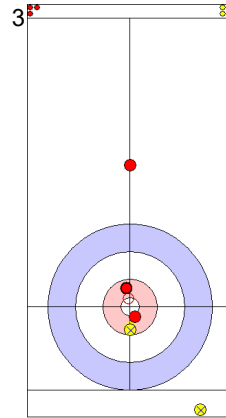

USA: PLYS C
Raise   ⌚ 75%