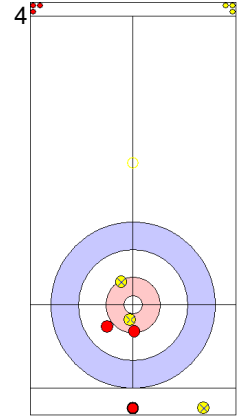

	USA	NZL
Total Score	5	2
Time left		

Legend:
 ↻ Clockwise ↺ Counter-clockwise - Not considered

Game - Shot by Shot

End 4 **USA - United States 5 + 2 (this end) = 7** **NZL - New Zealand 2 + 0 (this end) = 2**

Prepositioned Stones

NZL: DUNCAN MB
Draw ⤵ 100%

USA: PERSINGER V
Draw ⤵ 50%

NZL: SARGON B
Draw ⤵ 75%

USA: PLYS C
Promotion Take-out ⤵ 25%

NZL: SARGON B
Guard ⤵ 25%

USA: PLYS C
Double Take-out ⤵ 50%

NZL: SARGON B
Draw ⤵ 75%

USA: PLYS C
Double Take-out ⤵ 75%

NZL: DUNCAN MB
Draw ⤵ 0%

USA: PERSINGER V
Draw ⤵ 100%

	USA	NZL
Total Score	7	2
Time left		

Legend:
 ⤵ Clockwise ⤴ Counter-clockwise - Not considered

Game - Shot by Shot

End 5 **USA - United States 7 + 2 (this end) = 9** **NZL - New Zealand 2 + 0 (this end) = 2**

	USA	NZL
Total Score	9	2
Time left		

Legend:
 Clockwise
 Counter-clockwise
 - Not considered

Game - Shot by Shot

End 6 **USA - United States 9 + 0 (this end) = 9** **NZL - New Zealand 2 + 1 (this end) = 3**