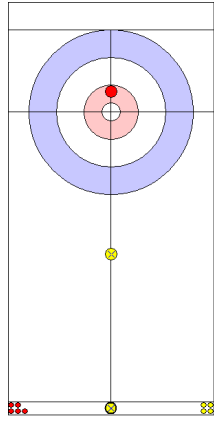

Game - Shot by Shot

End 1 ● **USA - United States** **0 + 0 (this end) = 0** ⊗ **NZL - New Zealand** **0 + 1 (this end) = 1**

Prepositioned Stones

NZL: DUNCAN MB
Draw ↺ 50%

USA: PERSINGER V
Draw ↺ 50%

NZL: SARGON B
Draw ↺ 0%

USA: PLYS C
Raise ↻ 0%

NZL: SARGON B
Double Take-out ↻ 50%

USA: PLYS C
Draw ↺ 0%

NZL: SARGON B
Raise ↻ 75%

USA: PLYS C
Hit and Roll ↻ 50%

NZL: DUNCAN MB
Draw ↺ 75%

USA: PERSINGER V
Draw ↺ 50%

	USA	NZL
Total Score	0	1
Time left		

Legend:
 ↻ Clockwise ↺ Counter-clockwise - Not considered

Game - Shot by Shot

End 2 **USA - United States** **0 + 5 (this end) = 5** **NZL - New Zealand** **1 + 0 (this end) = 1**

Prepositioned Stones

NZL: DUNCAN MB
Draw ⤴ 0%