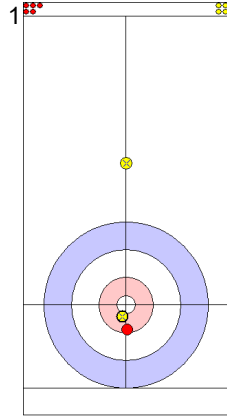

NZL: DUNCAN MB
Draw   ⤵ 100%