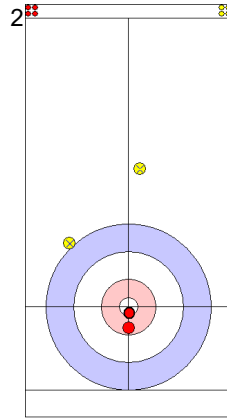

Legend:
 ↻ Clockwise ↺ Counter-clockwise - Not considered

Game - Shot by Shot

End 2 **USA - United States** **0 + 5 (this end) = 5** **NZL - New Zealand** **1 + 0 (this end) = 1**

Prepositioned Stones

NZL: DUNCAN MB
Draw ⤴ 0%