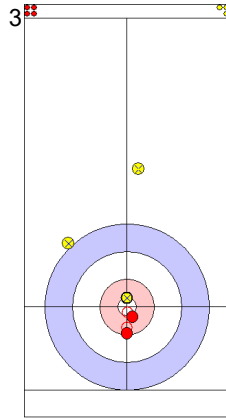

NZL: SARGON B
Raise   ⤴ 100%