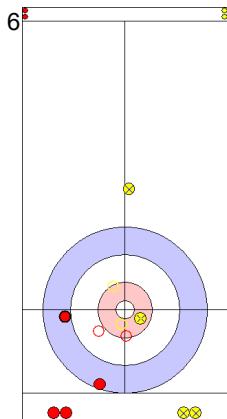

	USA	NZL
Total Score	5	2
Time left		

Legend:
 ↻ Clockwise ↺ Counter-clockwise - Not considered

Game - Shot by Shot

End 4 **USA - United States 5 + 2 (this end) = 7** **NZL - New Zealand 2 + 0 (this end) = 2**

Prepositioned Stones

NZL: DUNCAN MB
Draw ⤵ 100%

USA: PERSINGER V
Draw ⤵ 50%

NZL: SARGON B
Draw ⤵ 75%

USA: PLYS C
Promotion Take-out ⤵ 25%

NZL: SARGON B
Guard ⤵ 25%

USA: PLYS C
Double Take-out ⤵ 50%

NZL: SARGON B
Draw ⤵ 75%

USA: PLYS C
Double Take-out ⤵ 75%

NZL: DUNCAN MB
Draw ⤵ 0%

USA: PERSINGER V
Draw ⤵ 100%

	USA	NZL
Total Score	7	2
Time left		

Legend:
 ⤵ Clockwise ⤴ Counter-clockwise - Not considered

Game - Shot by Shot

End 5 **USA - United States 7 + 2 (this end) = 9** **NZL - New Zealand 2 + 0 (this end) = 2**

	USA	NZL
Total Score	9	2
Time left		

Legend:
 Clockwise
 Counter-clockwise
 - Not considered

Game - Shot by Shot

End 6 **USA - United States 9 + 0 (this end) = 9** **NZL - New Zealand 2 + 1 (this end) = 3**