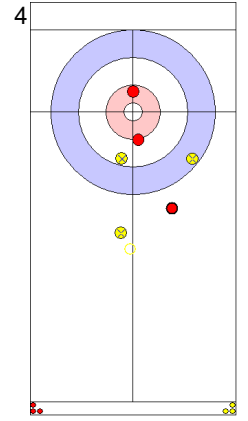

Game - Shot by Shot

End 1 ● **USA - United States** **0 + 0 (this end) = 0** ⊗ **NZL - New Zealand** **0 + 1 (this end) = 1**

Prepositioned Stones

NZL: DUNCAN MB
Draw ↺ 50%

USA: PERSINGER V
Draw ↺ 50%

NZL: SARGON B
Draw ↺ 0%

USA: PLYS C
Raise ↻ 0%

NZL: SARGON B
Double Take-out ↻ 50%

USA: PLYS C
Draw ↺ 0%

NZL: SARGON B
Raise ↻ 75%

USA: PLYS C
Hit and Roll ↻ 50%

NZL: DUNCAN MB
Draw ↺ 75%

USA: PERSINGER V
Draw ↺ 50%

	USA	NZL
Total Score	0	1
Time left		

Legend:
 ↻ Clockwise ↺ Counter-clockwise - Not considered

Game - Shot by Shot

End 2 **USA - United States** **0 + 5 (this end) = 5** **NZL - New Zealand** **1 + 0 (this end) = 1**

Prepositioned Stones

NZL: DUNCAN MB
Draw ⤴ 0%