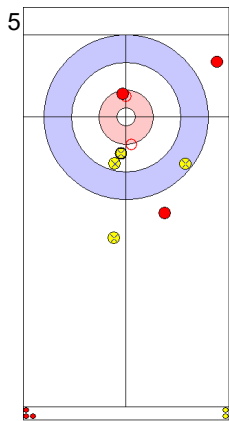

Game - Shot by Shot

End 1 ● **USA - United States** **0 + 0 (this end) = 0** ⊗ **NZL - New Zealand** **0 + 1 (this end) = 1**

Prepositioned Stones

NZL: DUNCAN MB
Draw ↺ 50%

USA: PERSINGER V
Draw ↺ 50%

NZL: SARGON B
Draw ↺ 0%

USA: PLYS C
Raise ↻ 0%

NZL: SARGON B
Double Take-out ↻ 50%

USA: PLYS C
Draw ↺ 0%

NZL: SARGON B
Raise ↻ 75%

USA: PLYS C
Hit and Roll ↻ 50%

NZL: DUNCAN MB
Draw ↺ 75%

USA: PERSINGER V
Draw ↺ 50%

	USA	NZL
Total Score	0	1
Time left		

Legend:
 ↻ Clockwise ↺ Counter-clockwise - Not considered

Game - Shot by Shot

End 2 **USA - United States** **0 + 5 (this end) = 5** **NZL - New Zealand** **1 + 0 (this end) = 1**

Prepositioned Stones

NZL: DUNCAN MB
Draw ⤴ 0%