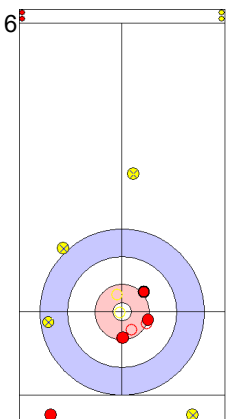

Legend:
 ↻ Clockwise ↺ Counter-clockwise - Not considered

Game - Shot by Shot

End 2 **USA - United States** **0 + 5 (this end) = 5** **NZL - New Zealand** **1 + 0 (this end) = 1**

Prepositioned Stones

NZL: DUNCAN MB
Draw ⤴ 0%

USA: PERSINGER V
Draw ⤴ 100%

NZL: SARGON B
Raise ⤴ 100%

USA: PLYS C
Raise ⤴ 50%

NZL: SARGON B
Raise ⤴ 100%

USA: PLYS C
Double Take-out ⤴ 100%

NZL: SARGON B
Draw ⤴ 50%

USA: PLYS C
Hit and Roll ⤴ 100%

NZL: DUNCAN MB
Draw ⤴ 50%

USA: PERSINGER V
Take-out
Slow Take-out ⤴ 100%

	USA	NZL
Total Score	5	1
Time left		

Legend:
 ⤴ Clockwise ⤵ Counter-clockwise - Not considered

Game - Shot by Shot

End 3 ● **USA - United States** **5 + 0** (this end) = **5** ● **NZL - New Zealand** **1 + 1** (this end) = **2**

	USA	NZL
Total Score	5	2
Time left		

Legend:
 ↻ Clockwise ↺ Counter-clockwise - Not considered

Game - Shot by Shot

End 4 **USA - United States 5 + 2 (this end) = 7** **NZL - New Zealand 2 + 0 (this end) = 2**