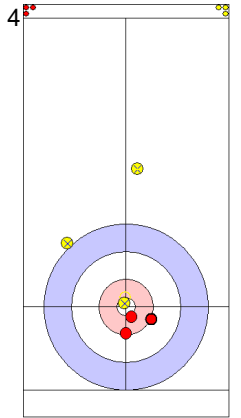

USA: PLYS C
Raise   ⤴ 50%