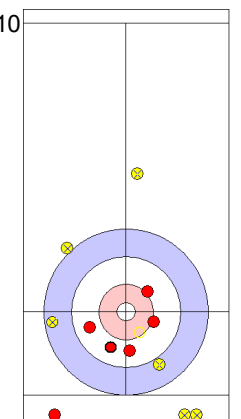

Legend:
 ↻ Clockwise ↺ Counter-clockwise - Not considered

Game - Shot by Shot

End 2 **USA - United States** **0 + 5 (this end) = 5** **NZL - New Zealand** **1 + 0 (this end) = 1**

Prepositioned Stones

NZL: DUNCAN MB
Draw ⤴ 0%

USA: PERSINGER V
Draw ⤴ 100%

NZL: SARGON B
Raise ⤴ 100%

USA: PLYS C
Raise ⤴ 50%

NZL: SARGON B
Raise ⤴ 100%

USA: PLYS C
Double Take-out ⤴ 100%

NZL: SARGON B
Draw ⤴ 50%

USA: PLYS C
Hit and Roll ⤴ 100%

NZL: DUNCAN MB
Draw ⤴ 50%

USA: PERSINGER V
Take-out
Slow Take-out ⤴ 100%

	USA	NZL
Total Score	5	1
Time left		

Legend:
 ⤴ Clockwise ⤵ Counter-clockwise - Not considered

Game - Shot by Shot

End 3 ● **USA - United States** **5 + 0** (this end) = **5** ● **NZL - New Zealand** **1 + 1** (this end) = **2**

	USA	NZL
Total Score	5	2
Time left		

Legend:
 ↻ Clockwise ↺ Counter-clockwise - Not considered

Game - Shot by Shot

End 4 **USA - United States 5 + 2 (this end) = 7** **NZL - New Zealand 2 + 0 (this end) = 2**