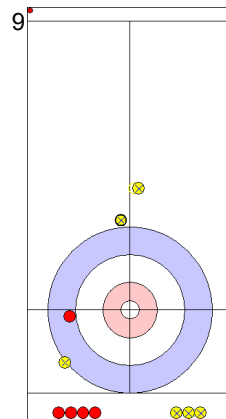

	USA	NZL
Total Score	5	2
Time left		

Legend:
 ↻ Clockwise ↺ Counter-clockwise - Not considered

Game - Shot by Shot

End 4 **USA - United States 5 + 2 (this end) = 7** **NZL - New Zealand 2 + 0 (this end) = 2**

Prepositioned Stones

NZL: DUNCAN MB
Draw ⤵ 100%

USA: PERSINGER V
Draw ⤵ 50%

NZL: SARGON B
Draw ⤵ 75%

USA: PLYS C
Promotion Take-out ⤵ 25%

NZL: SARGON B
Guard ⤵ 25%

USA: PLYS C
Double Take-out ⤵ 50%

NZL: SARGON B
Draw ⤵ 75%

USA: PLYS C
Double Take-out ⤵ 75%

NZL: DUNCAN MB
Draw ⤵ 0%

USA: PERSINGER V
Draw ⤵ 100%

	USA	NZL
Total Score	7	2
Time left		

Legend:
 ⤵ Clockwise ⤴ Counter-clockwise - Not considered

Game - Shot by Shot

End 5 **USA - United States 7 + 2 (this end) = 9** **NZL - New Zealand 2 + 0 (this end) = 2**

	USA	NZL
Total Score	9	2
Time left		

Legend:
 Clockwise
 Counter-clockwise
 - Not considered

Game - Shot by Shot

End 6 **USA - United States 9 + 0 (this end) = 9** **NZL - New Zealand 2 + 1 (this end) = 3**