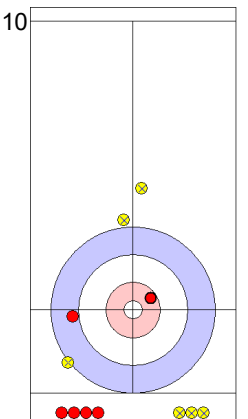

	USA	NZL
Total Score	5	2
Time left		

Legend:
 ↻ Clockwise ↺ Counter-clockwise - Not considered

Game - Shot by Shot

End 4 **USA - United States 5 + 2 (this end) = 7** **NZL - New Zealand 2 + 0 (this end) = 2**

Prepositioned Stones

NZL: DUNCAN MB
Draw ⤵ 100%

USA: PERSINGER V
Draw ⤵ 50%

NZL: SARGON B
Draw ⤵ 75%

USA: PLYS C
Promotion Take-out ⤵ 25%

NZL: SARGON B
Guard ⤵ 25%

USA: PLYS C
Double Take-out ⤵ 50%

NZL: SARGON B
Draw ⤵ 75%

USA: PLYS C
Double Take-out ⤵ 75%

NZL: DUNCAN MB
Draw ⤵ 0%

USA: PERSINGER V
Draw ⤵ 100%

	USA	NZL
Total Score	7	2
Time left		

Legend:
 ⤵ Clockwise ⤴ Counter-clockwise - Not considered

Game - Shot by Shot

End 5 **USA - United States 7 + 2 (this end) = 9** **NZL - New Zealand 2 + 0 (this end) = 2**

	USA	NZL
Total Score	9	2
Time left		

Legend:
 Clockwise
 Counter-clockwise
 - Not considered

Game - Shot by Shot

End 6 **USA - United States 9 + 0 (this end) = 9** **NZL - New Zealand 2 + 1 (this end) = 3**