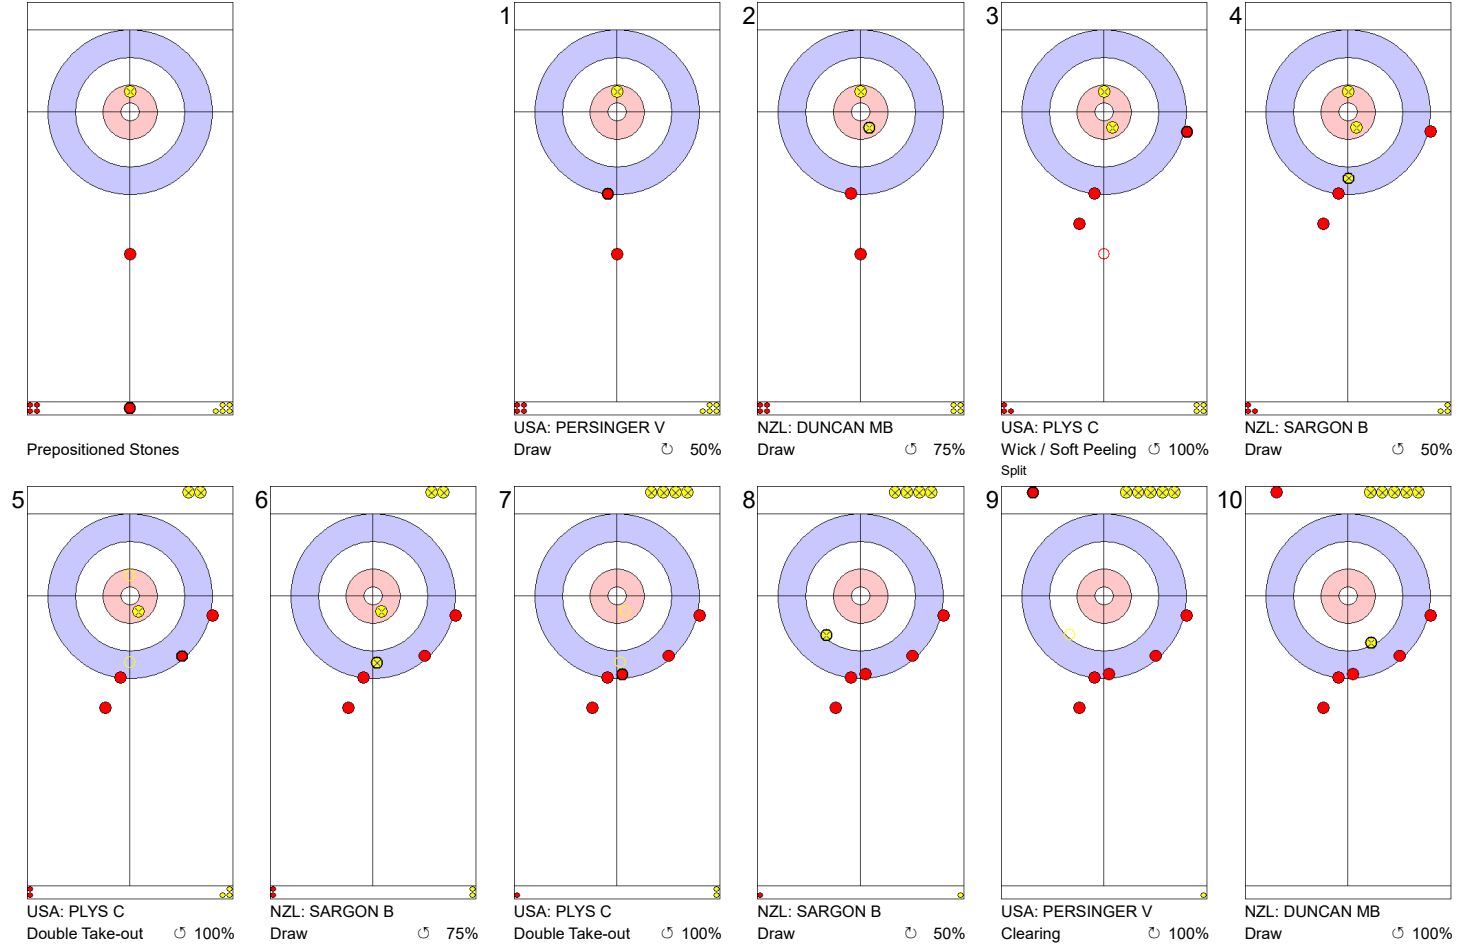

USA: PERSINGER V
Draw ⤴ 100%

NZL: SARGON B
Raise ⤴ 100%

USA: PLYS C
Raise ⤴ 50%

NZL: SARGON B
Raise ⤴ 100%

USA: PLYS C
Double Take-out ⤴ 100%

NZL: SARGON B
Draw ⤴ 50%

USA: PLYS C
Hit and Roll ⤴ 100%

NZL: DUNCAN MB
Draw ⤴ 50%

USA: PERSINGER V
Take-out
Slow Take-out ⤴ 100%

	USA	NZL
Total Score	5	1
Time left		

Legend:
 ⤴ Clockwise ⤵ Counter-clockwise - Not considered

Game - Shot by Shot

End 3 ● **USA - United States** **5 + 0** (this end) = **5** ● **NZL - New Zealand** **1 + 1** (this end) = **2**

	USA	NZL
Total Score	5	2
Time left		

Legend:
 ↻ Clockwise ↺ Counter-clockwise - Not considered

Game - Shot by Shot

End 4 **USA - United States 5 + 2 (this end) = 7** **NZL - New Zealand 2 + 0 (this end) = 2**

USA: PLYS C
Double Take-out ⤵ 75%

NZL: DUNCAN MB
Draw ⤵ 0%

USA: PERSINGER V
Draw ⤵ 100%

	USA	NZL
Total Score	7	2
Time left		

Legend:
 ⤵ Clockwise ⤴ Counter-clockwise - Not considered

Game - Shot by Shot

End 5 **USA - United States 7 + 2 (this end) = 9** **NZL - New Zealand 2 + 0 (this end) = 2**