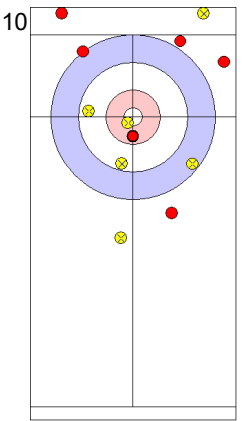

Game - Shot by Shot

End 1 ● **USA - United States** **0 + 0 (this end) = 0** ⊗ **NZL - New Zealand** **0 + 1 (this end) = 1**

Prepositioned Stones

NZL: DUNCAN MB
Draw ↺ 50%

USA: PERSINGER V
Draw ↺ 50%

NZL: SARGON B
Draw ↺ 0%

USA: PLYS C
Raise ↻ 0%

NZL: SARGON B
Double Take-out ↻ 50%

USA: PLYS C
Draw ↺ 0%

NZL: SARGON B
Raise ↻ 75%

USA: PLYS C
Hit and Roll ↻ 50%

NZL: DUNCAN MB
Draw ↺ 75%

USA: PERSINGER V
Draw ↺ 50%

	USA	NZL
Total Score	0	1
Time left		

Legend:
 ↻ Clockwise ↺ Counter-clockwise - Not considered

Game - Shot by Shot

End 2 **USA - United States** **0 + 5 (this end) = 5** **NZL - New Zealand** **1 + 0 (this end) = 1**

Prepositioned Stones

NZL: DUNCAN MB
Draw ⤴ 0%