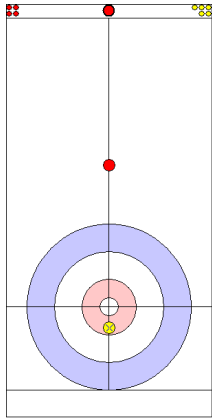

USA: PLYS C
Double Take-out ⤵ 75%

NZL: DUNCAN MB
Draw ⤵ 0%

USA: PERSINGER V
Draw ⤵ 100%

	USA	NZL
Total Score	7	2
Time left		

Legend:
 ⤵ Clockwise ⤴ Counter-clockwise - Not considered

Game - Shot by Shot

End 5 **USA - United States 7 + 2 (this end) = 9** **NZL - New Zealand 2 + 0 (this end) = 2**

	USA	NZL
Total Score	9	2
Time left		

Legend:
 Clockwise
 Counter-clockwise
 - Not considered

Game - Shot by Shot

End 6 **USA - United States 9 + 0 (this end) = 9** **NZL - New Zealand 2 + 1 (this end) = 3**