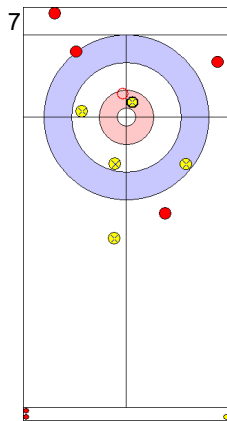

Game - Shot by Shot

End 1 ● **USA - United States** **0 + 0 (this end) = 0** ⊗ **NZL - New Zealand** **0 + 1 (this end) = 1**

Prepositioned Stones

NZL: DUNCAN MB
Draw ↺ 50%

USA: PERSINGER V
Draw ↺ 50%

NZL: SARGON B
Draw ↺ 0%

USA: PLYS C
Raise ↻ 0%

NZL: SARGON B
Double Take-out ↻ 50%

USA: PLYS C
Draw ↺ 0%

NZL: SARGON B
Raise ↻ 75%

USA: PLYS C
Hit and Roll ↻ 50%

NZL: DUNCAN MB
Draw ↺ 75%

USA: PERSINGER V
Draw ↺ 50%

	USA	NZL
Total Score	0	1
Time left		

Legend:
 ↻ Clockwise ↺ Counter-clockwise - Not considered

Game - Shot by Shot

End 2 **USA - United States** **0 + 5 (this end) = 5** **NZL - New Zealand** **1 + 0 (this end) = 1**

Prepositioned Stones

NZL: DUNCAN MB
Draw ⤴ 0%