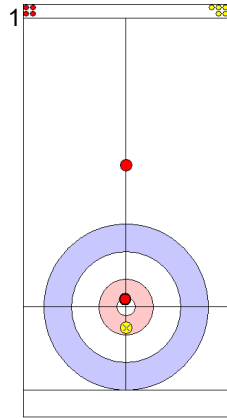

USA: PERSINGER V
Draw   ⌚ 75%