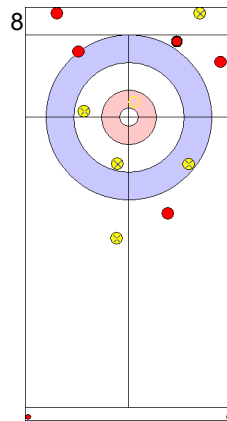

Game - Shot by Shot

End 1 ● **USA - United States** **0 + 0 (this end) = 0** ⊗ **NZL - New Zealand** **0 + 1 (this end) = 1**

Prepositioned Stones

NZL: DUNCAN MB
Draw ↺ 50%

USA: PERSINGER V
Draw ↺ 50%

NZL: SARGON B
Draw ↺ 0%

USA: PLYS C
Raise ↻ 0%

NZL: SARGON B
Double Take-out ↻ 50%

USA: PLYS C
Draw ↺ 0%

NZL: SARGON B
Raise ↻ 75%

USA: PLYS C
Hit and Roll ↻ 50%

NZL: DUNCAN MB
Draw ↺ 75%

USA: PERSINGER V
Draw ↺ 50%

	USA	NZL
Total Score	0	1
Time left		

Legend:
 ↻ Clockwise ↺ Counter-clockwise - Not considered

Game - Shot by Shot

End 2 **USA - United States** **0 + 5 (this end) = 5** **NZL - New Zealand** **1 + 0 (this end) = 1**

Prepositioned Stones

NZL: DUNCAN MB
Draw ⤴ 0%