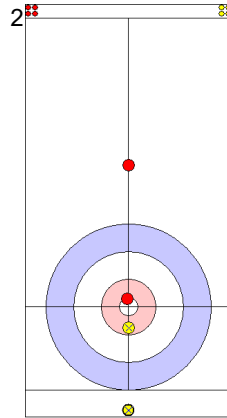

NZL: DUNCAN MB
Draw   ⌚ 0%