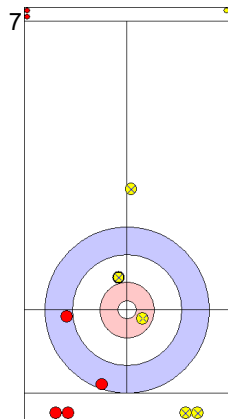

	USA	NZL
Total Score	5	2
Time left		

Legend:
 ↻ Clockwise ↺ Counter-clockwise - Not considered

Game - Shot by Shot

End 4 **USA - United States 5 + 2 (this end) = 7** **NZL - New Zealand 2 + 0 (this end) = 2**

Prepositioned Stones

NZL: DUNCAN MB
Draw ⤵ 100%

USA: PERSINGER V
Draw ⤵ 50%

NZL: SARGON B
Draw ⤵ 75%

USA: PLYS C
Promotion Take-out ⤵ 25%

NZL: SARGON B
Guard ⤵ 25%

USA: PLYS C
Double Take-out ⤵ 50%

NZL: SARGON B
Draw ⤵ 75%

USA: PLYS C
Double Take-out ⤵ 75%

NZL: DUNCAN MB
Draw ⤵ 0%

USA: PERSINGER V
Draw ⤵ 100%

	USA	NZL
Total Score	7	2
Time left		

Legend:
 ⤵ Clockwise ⤴ Counter-clockwise - Not considered

Game - Shot by Shot

End 5 **USA - United States 7 + 2 (this end) = 9** **NZL - New Zealand 2 + 0 (this end) = 2**

	USA	NZL
Total Score	9	2
Time left		

Legend:
 Clockwise
 Counter-clockwise
 - Not considered

Game - Shot by Shot

End 6 **USA - United States 9 + 0 (this end) = 9** **NZL - New Zealand 2 + 1 (this end) = 3**