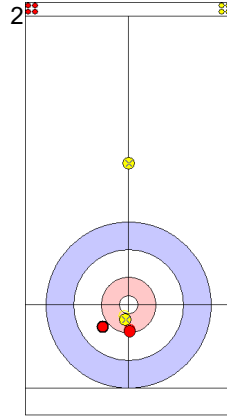

USA: PERSINGER V
Draw   ⤵ 50%