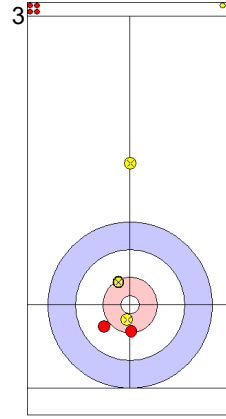

NZL: SARGON B
Draw   ⤵ 75%