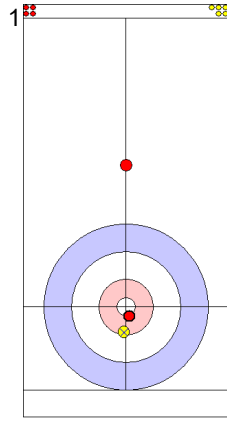

Game - Shot by Shot

End 3 ● **USA - United States** **2 + 1 (this end) = 3** ● **KOR - Korea** **1 + 0 (this end) = 1**

	USA	KOR
Total Score	3	1
Time left		

Legend:
 ↻ Clockwise ↺ Counter-clockwise - Not considered

Game - Shot by Shot

End 4 ● **USA - United States** **3 + 2 (this end) = 5** ● **KOR - Korea** **1 + 0 (this end) = 1**

Prepositioned Stones

USA: PERSINGER V
Draw ⌚ 100%

KOR: KIM M
Draw ⌚ 100%

USA: PLYS C
Raise ⌚ 100%