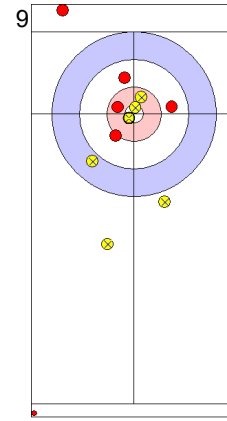

Game - Shot by Shot

End 1 ● USA - United States 0 + 0 (this end) = 0 ● KOR - Korea 0 + 1 (this end) = 1

Prepositioned Stones

KOR: KIM M
Draw ⤵ 100%

USA: PERSINGER V
Draw ⤵ 75%

KOR: LEE K
Draw ⤵ 0%

USA: PLYS C
Raise ⤴ 50%

KOR: LEE K
Draw ⤵ 50%

USA: PLYS C
Raise ⤴ 25%

KOR: LEE K
Draw ⤵ 75%

USA: PLYS C
Take-out ⤵ 0%

KOR: KIM M
Draw ⤵ 100%

USA: PERSINGER V
Double Take-out ⤵ 50%

	USA	KOR
Total Score	0	1
Time left		

Legend:
⤵ Clockwise ⤴ Counter-clockwise - Not considered

Game - Shot by Shot

End 2 **USA - United States 0 + 2 (this end) = 2** **KOR - Korea 1 + 0 (this end) = 1**

Prepositioned Stones

KOR: KIM M
Draw ⤵ 0%

USA: PERSINGER V
Draw ⤵ 100%

KOR: LEE K
Draw ⤵ 50%

USA: PLYS C
Draw ⤵ 100%

Game - Shot by Shot

End 3 ● **USA - United States** **2 + 1 (this end) = 3** ● **KOR - Korea** **1 + 0 (this end) = 1**

	USA	KOR
Total Score	3	1
Time left		

Legend:
 ↻ Clockwise ↺ Counter-clockwise - Not considered