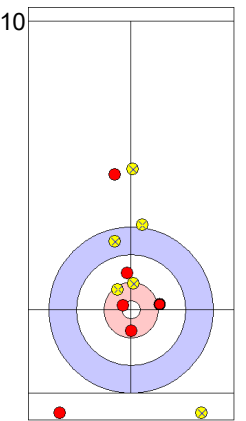

Game - Shot by Shot

End 2 **USA - United States 0 + 2 (this end) = 2** **KOR - Korea 1 + 0 (this end) = 1**

Prepositioned Stones

KOR: KIM M
Draw ⤵ 0%

USA: PERSINGER V
Draw ⤵ 100%

KOR: LEE K
Draw ⤵ 50%

USA: PLYS C
Draw ⤵ 100%

KOR: LEE K
Raise ⤵ 75%

USA: PLYS C
Guard ⤵ 100%

KOR: LEE K
Raise ⤵ 50%

USA: PLYS C
Hit and Roll ⤵ 50%

KOR: KIM M
Guard ⤵ 50%

USA: PERSINGER V
Draw ⤵ 0%

	USA	KOR
Total Score	2	1
Time left		

Legend:
 ⤵ Clockwise ⤴ Counter-clockwise - Not considered

Game - Shot by Shot

End 3 ● **USA - United States** **2 + 1 (this end) = 3** ● **KOR - Korea** **1 + 0 (this end) = 1**

	USA	KOR
Total Score	3	1
Time left		

Legend:
 ↻ Clockwise ↺ Counter-clockwise - Not considered