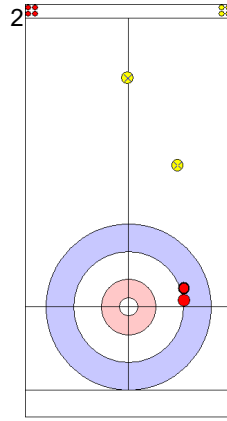

Legend:
 ⌚ Clockwise ⌚ Counter-clockwise - Not considered

Game - Shot by Shot

End 5 ● **USA - United States** **5 + 0 (this end) = 5** ● **KOR - Korea** **1 + 2 (this end) = 3**

	USA	KOR
Total Score	5	3
Time left		

Legend:
 ↻ Clockwise ↺ Counter-clockwise - Not considered

Game - Shot by Shot

End 6 **USA - United States 5 + 4 (this end) = 9** **KOR - Korea 3 + 0 (this end) = 3**

Power Play
Prepositioned Stones

KOR: KIM M
Front ⤵ 50%