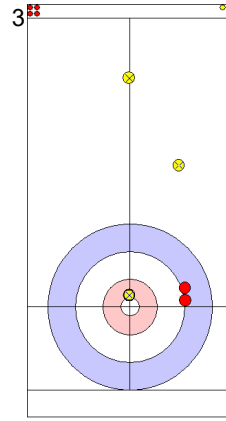

KOR: LEE K
Draw   ⤵ 75%