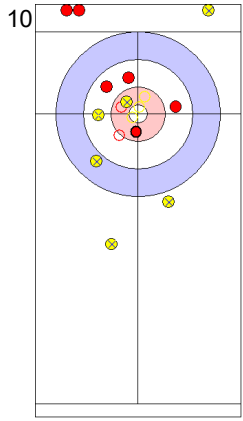

Game - Shot by Shot

End 1 ● USA - United States 0 + 0 (this end) = 0 ● KOR - Korea 0 + 1 (this end) = 1

Prepositioned Stones

KOR: KIM M
Draw ⤵ 100%

USA: PERSINGER V
Draw ⤵ 75%

KOR: LEE K
Draw ⤵ 0%

USA: PLYS C
Raise ⤴ 50%

KOR: LEE K
Draw ⤵ 50%

USA: PLYS C
Raise ⤴ 25%

KOR: LEE K
Draw ⤵ 75%

USA: PLYS C
Take-out ⤵ 0%

KOR: KIM M
Draw ⤵ 100%

USA: PERSINGER V
Double Take-out ⤵ 50%

	USA	KOR
Total Score	0	1
Time left		

Legend:
⤵ Clockwise ⤴ Counter-clockwise - Not considered

Game - Shot by Shot

End 2 **USA - United States 0 + 2 (this end) = 2** **KOR - Korea 1 + 0 (this end) = 1**

Prepositioned Stones

KOR: KIM M
Draw ⤵ 0%

USA: PERSINGER V
Draw ⤵ 100%

KOR: LEE K
Draw ⤵ 50%

USA: PLYS C
Draw ⤵ 100%

Game - Shot by Shot

End 3 ● **USA - United States** **2 + 1 (this end) = 3** ● **KOR - Korea** **1 + 0 (this end) = 1**

	USA	KOR
Total Score	3	1
Time left		

Legend:
 ↻ Clockwise ↺ Counter-clockwise - Not considered