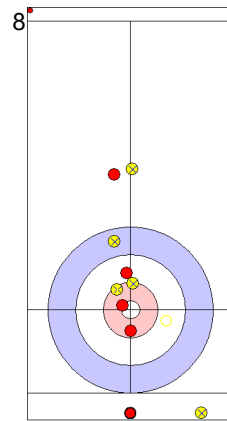

KOR: LEE K
Draw ⤵ 50%

USA: PLYS C
Raise ⤴ 25%

KOR: LEE K
Draw ⤵ 75%

USA: PLYS C
Take-out ⤵ 0%

KOR: KIM M
Draw ⤵ 100%

USA: PERSINGER V
Double Take-out ⤵ 50%

	USA	KOR
Total Score	0	1
Time left		

Legend:
⤵ Clockwise ⤴ Counter-clockwise - Not considered

Game - Shot by Shot

End 2 **USA - United States 0 + 2 (this end) = 2** **KOR - Korea 1 + 0 (this end) = 1**

Prepositioned Stones

KOR: KIM M
Draw ⤵ 0%

USA: PERSINGER V
Draw ⤵ 100%

KOR: LEE K
Draw ⤵ 50%

USA: PLYS C
Draw ⤵ 100%

KOR: LEE K
Raise ⤵ 75%

USA: PLYS C
Guard ⤵ 100%

KOR: LEE K
Raise ⤵ 50%

USA: PLYS C
Hit and Roll ⤵ 50%

KOR: KIM M
Guard ⤵ 50%

USA: PERSINGER V
Draw ⤵ 0%

	USA	KOR
Total Score	2	1
Time left		

Legend:
 ⤵ Clockwise ⤴ Counter-clockwise - Not considered

Game - Shot by Shot

End 3 ● **USA - United States** **2 + 1 (this end) = 3** ● **KOR - Korea** **1 + 0 (this end) = 1**

	USA	KOR
Total Score	3	1
Time left		

Legend:
 ↻ Clockwise ↺ Counter-clockwise - Not considered