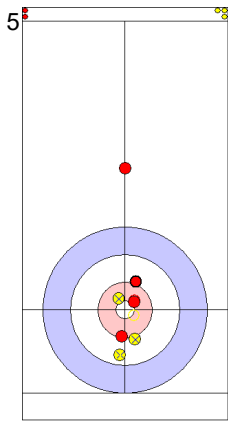

USA: PLYS C
Raise   ⌚ 100%