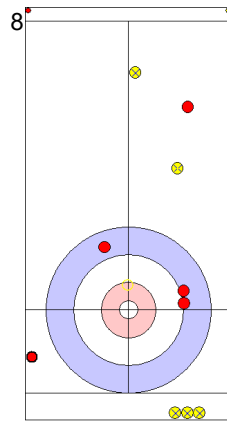

Legend:
 ↻ Clockwise ↺ Counter-clockwise - Not considered

Game - Shot by Shot

End 6 **USA - United States 5 + 4 (this end) = 9** **KOR - Korea 3 + 0 (this end) = 3**

Power Play
Prepositioned Stones

KOR: KIM M
Front ⤵ 50%

USA: PERSINGER V
Draw ⤵ 100%

KOR: LEE K
Draw ⤵ 75%

USA: PLYS C
Clearing ⤵ 100%

KOR: LEE K
Guard ⤵ 50%

USA: PLYS C
Double Take-out ⤵ 50%

KOR: LEE K
Guard Time-out ⤵ 25%

USA: PLYS C
Take-out ⤵ 50%

KOR: KIM M
Draw ⤵ 50%

USA: PERSINGER V
Take-out ⤵ 100%

	USA	KOR
Total Score	9	3
Time left	06:21	06:08

Legend:
 ⤵ Clockwise ⤴ Counter-clockwise - Not considered