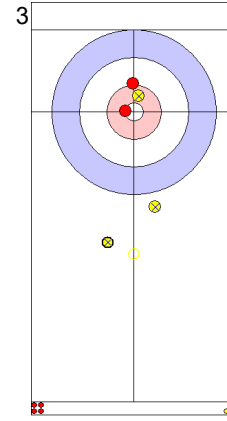

Game - Shot by Shot

End 1 ● USA - United States 0 + 0 (this end) = 0 ● KOR - Korea 0 + 1 (this end) = 1

Prepositioned Stones

KOR: KIM M
Draw ⤵ 100%

USA: PERSINGER V
Draw ⤵ 75%

KOR: LEE K
Draw ⤵ 0%

USA: PLYS C
Raise ⤴ 50%

KOR: LEE K
Draw ⤵ 50%

USA: PLYS C
Raise ⤴ 25%

KOR: LEE K
Draw ⤵ 75%

USA: PLYS C
Take-out ⤵ 0%

KOR: KIM M
Draw ⤵ 100%

USA: PERSINGER V
Double Take-out ⤵ 50%

	USA	KOR
Total Score	0	1
Time left		

Legend:
⤵ Clockwise ⤴ Counter-clockwise - Not considered

Game - Shot by Shot

End 2 **USA - United States 0 + 2 (this end) = 2** **KOR - Korea 1 + 0 (this end) = 1**

Prepositioned Stones

KOR: KIM M
Draw ⤵ 0%

USA: PERSINGER V
Draw ⤵ 100%

KOR: LEE K
Draw ⤵ 50%

USA: PLYS C
Draw ⤵ 100%