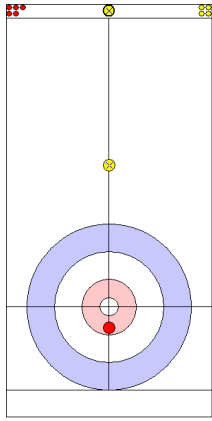

Game - Shot by Shot

End 1 ● USA - United States 0 + 0 (this end) = 0 ● KOR - Korea 0 + 1 (this end) = 1

Prepositioned Stones

KOR: KIM M
Draw ⤵ 100%

USA: PERSINGER V
Draw ⤵ 75%

KOR: LEE K
Draw ⤵ 0%

USA: PLYS C
Raise ⤴ 50%

KOR: LEE K
Draw ⤵ 50%

USA: PLYS C
Raise ⤴ 25%

KOR: LEE K
Draw ⤵ 75%

USA: PLYS C
Take-out ⤵ 0%

KOR: KIM M
Draw ⤵ 100%

USA: PERSINGER V
Double Take-out ⤵ 50%

	USA	KOR
Total Score	0	1
Time left		

Legend:
⤵ Clockwise ⤴ Counter-clockwise - Not considered

Game - Shot by Shot

End 2 **USA - United States 0 + 2 (this end) = 2** **KOR - Korea 1 + 0 (this end) = 1**

Prepositioned Stones

KOR: KIM M
Draw ⤵ 0%

USA: PERSINGER V
Draw ⤵ 100%

KOR: LEE K
Draw ⤵ 50%

USA: PLYS C
Draw ⤵ 100%