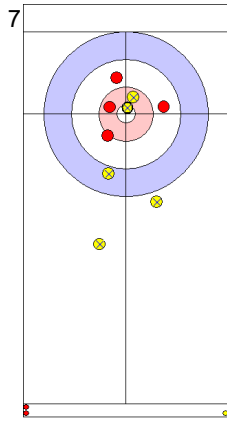

Game - Shot by Shot

End 1 ● USA - United States 0 + 0 (this end) = 0 ● KOR - Korea 0 + 1 (this end) = 1

Prepositioned Stones

KOR: KIM M
Draw ⤵ 100%

USA: PERSINGER V
Draw ⤵ 75%

KOR: LEE K
Draw ⤵ 0%

USA: PLYS C
Raise ⤴ 50%

KOR: LEE K
Draw ⤵ 50%

USA: PLYS C
Raise ⤴ 25%

KOR: LEE K
Draw ⤵ 75%

USA: PLYS C
Take-out ⤵ 0%

KOR: KIM M
Draw ⤵ 100%

USA: PERSINGER V
Double Take-out ⤵ 50%

	USA	KOR
Total Score	0	1
Time left		

Legend:
⤵ Clockwise ⤴ Counter-clockwise - Not considered

Game - Shot by Shot

End 2 **USA - United States 0 + 2 (this end) = 2** **KOR - Korea 1 + 0 (this end) = 1**

Prepositioned Stones

KOR: KIM M
Draw ⤵ 0%

USA: PERSINGER V
Draw ⤵ 100%

KOR: LEE K
Draw ⤵ 50%

USA: PLYS C
Draw ⤵ 100%