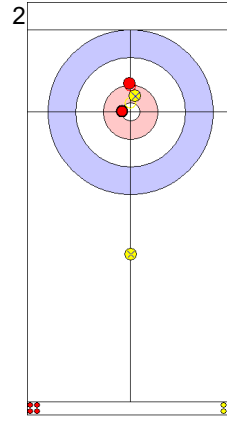

Game - Shot by Shot

End 1 ● USA - United States 0 + 0 (this end) = 0 ● KOR - Korea 0 + 1 (this end) = 1

Prepositioned Stones

KOR: KIM M
Draw ⤵ 100%

USA: PERSINGER V
Draw ⤵ 75%

KOR: LEE K
Draw ⤵ 0%

USA: PLYS C
Raise ⤴ 50%

KOR: LEE K
Draw ⤵ 50%

USA: PLYS C
Raise ⤴ 25%

KOR: LEE K
Draw ⤵ 75%

USA: PLYS C
Take-out ⤵ 0%

KOR: KIM M
Draw ⤵ 100%

USA: PERSINGER V
Double Take-out ⤵ 50%

	USA	KOR
Total Score	0	1
Time left		

Legend:
⤵ Clockwise ⤴ Counter-clockwise - Not considered

Game - Shot by Shot

End 2 **USA - United States 0 + 2 (this end) = 2** **KOR - Korea 1 + 0 (this end) = 1**

Prepositioned Stones

KOR: KIM M
Draw ⤵ 0%

USA: PERSINGER V
Draw ⤵ 100%

KOR: LEE K
Draw ⤵ 50%

USA: PLYS C
Draw ⤵ 100%