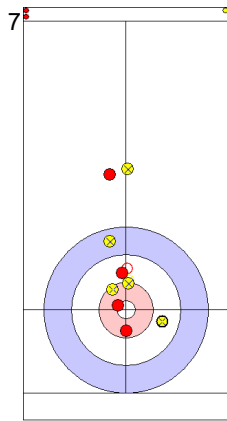

KOR: LEE K
Draw ⤵ 50%

USA: PLYS C
Raise ⤴ 25%

KOR: LEE K
Draw ⤵ 75%

USA: PLYS C
Take-out ⤵ 0%

KOR: KIM M
Draw ⤵ 100%

USA: PERSINGER V
Double Take-out ⤵ 50%

	USA	KOR
Total Score	0	1
Time left		

Legend:
⤵ Clockwise ⤴ Counter-clockwise - Not considered

Game - Shot by Shot

End 2 **USA - United States 0 + 2 (this end) = 2** **KOR - Korea 1 + 0 (this end) = 1**

Prepositioned Stones

KOR: KIM M
Draw ⤵ 0%

USA: PERSINGER V
Draw ⤵ 100%

KOR: LEE K
Draw ⤵ 50%

USA: PLYS C
Draw ⤵ 100%

KOR: LEE K
Raise ⤵ 75%

USA: PLYS C
Guard ⤵ 100%

KOR: LEE K
Raise ⤵ 50%

USA: PLYS C
Hit and Roll ⤵ 50%

KOR: KIM M
Guard ⤵ 50%

USA: PERSINGER V
Draw ⤵ 0%

	USA	KOR
Total Score	2	1
Time left		

Legend:
 ⤵ Clockwise ⤴ Counter-clockwise - Not considered

Game - Shot by Shot

End 3 ● **USA - United States** **2 + 1 (this end) = 3** ● **KOR - Korea** **1 + 0 (this end) = 1**

	USA	KOR
Total Score	3	1
Time left		

Legend:
 ↻ Clockwise ↺ Counter-clockwise - Not considered