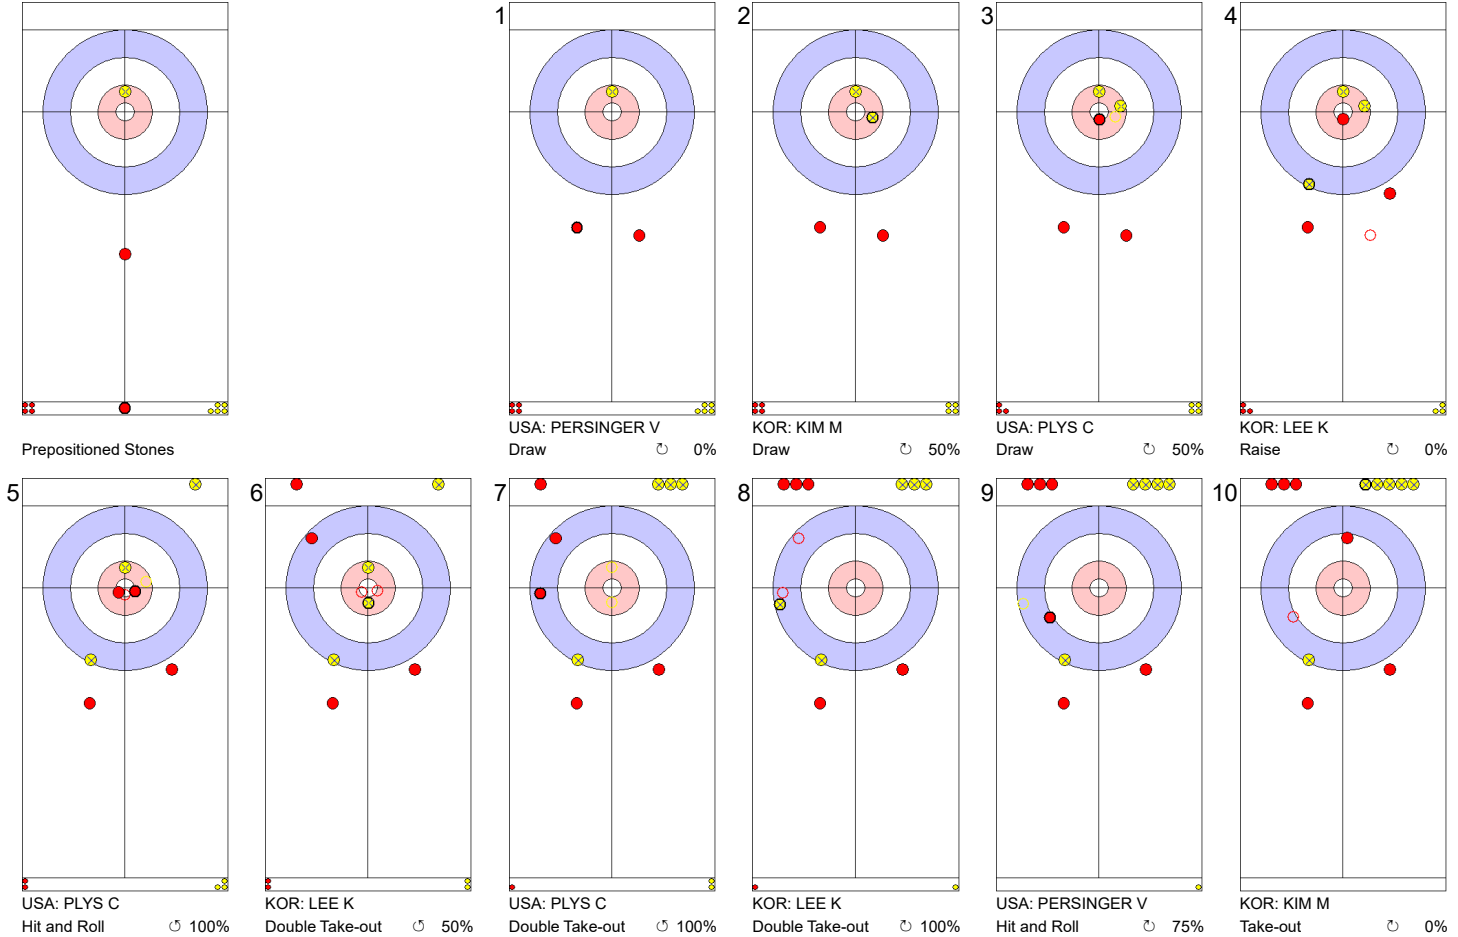

Game - Shot by Shot

End 2 **USA - United States 0 + 2 (this end) = 2** **KOR - Korea 1 + 0 (this end) = 1**

Prepositioned Stones

KOR: KIM M
Draw ⤵ 0%

USA: PERSINGER V
Draw ⤵ 100%

KOR: LEE K
Draw ⤵ 50%

USA: PLYS C
Draw ⤵ 100%

KOR: LEE K
Raise ⤵ 75%

USA: PLYS C
Guard ⤵ 100%

KOR: LEE K
Raise ⤵ 50%

USA: PLYS C
Hit and Roll ⤵ 50%

KOR: KIM M
Guard ⤵ 50%

USA: PERSINGER V
Draw ⤵ 0%

	USA	KOR
Total Score	2	1
Time left		

Legend:
 ⤵ Clockwise ⤴ Counter-clockwise - Not considered

Game - Shot by Shot

End 3 ● **USA - United States** **2 + 1 (this end) = 3** ● **KOR - Korea** **1 + 0 (this end) = 1**

	USA	KOR
Total Score	3	1
Time left		

Legend:
 ↻ Clockwise ↺ Counter-clockwise - Not considered