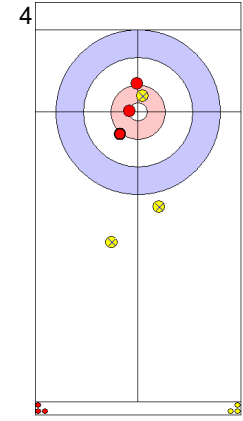

Game - Shot by Shot

End 1 ● USA - United States 0 + 0 (this end) = 0 ● KOR - Korea 0 + 1 (this end) = 1

Prepositioned Stones

KOR: KIM M
Draw ⤵ 100%

USA: PERSINGER V
Draw ⤵ 75%

KOR: LEE K
Draw ⤵ 0%

USA: PLYS C
Raise ⤴ 50%

KOR: LEE K
Draw ⤵ 50%

USA: PLYS C
Raise ⤴ 25%

KOR: LEE K
Draw ⤵ 75%

USA: PLYS C
Take-out ⤵ 0%

KOR: KIM M
Draw ⤵ 100%

USA: PERSINGER V
Double Take-out ⤵ 50%

	USA	KOR
Total Score	0	1
Time left		

Legend:
⤵ Clockwise ⤴ Counter-clockwise - Not considered

Game - Shot by Shot

End 2 **USA - United States 0 + 2 (this end) = 2** **KOR - Korea 1 + 0 (this end) = 1**

Prepositioned Stones

KOR: KIM M
Draw ⤵ 0%

USA: PERSINGER V
Draw ⤵ 100%

KOR: LEE K
Draw ⤵ 50%

USA: PLYS C
Draw ⤵ 100%