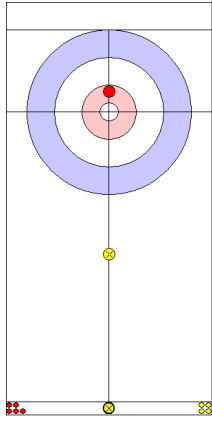

Game - Shot by Shot

End 1 ● USA - United States 0 + 0 (this end) = 0 ● KOR - Korea 0 + 1 (this end) = 1

Prepositioned Stones

KOR: KIM M
Draw ⤵ 100%

USA: PERSINGER V
Draw ⤵ 75%

KOR: LEE K
Draw ⤵ 0%

USA: PLYS C
Raise ⤴ 50%

KOR: LEE K
Draw ⤵ 50%

USA: PLYS C
Raise ⤴ 25%

KOR: LEE K
Draw ⤵ 75%

USA: PLYS C
Take-out ⤵ 0%

KOR: KIM M
Draw ⤵ 100%

USA: PERSINGER V
Double Take-out ⤵ 50%

	USA	KOR
Total Score	0	1
Time left		

Legend:
⤵ Clockwise ⤴ Counter-clockwise - Not considered

Game - Shot by Shot

End 2 **USA - United States 0 + 2 (this end) = 2** **KOR - Korea 1 + 0 (this end) = 1**

Prepositioned Stones

KOR: KIM M
Draw ⤵ 0%

USA: PERSINGER V
Draw ⤵ 100%

KOR: LEE K
Draw ⤵ 50%

USA: PLYS C
Draw ⤵ 100%