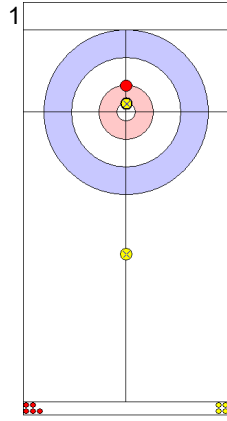

Game - Shot by Shot

End 1 ● USA - United States 0 + 0 (this end) = 0 ● KOR - Korea 0 + 1 (this end) = 1

Prepositioned Stones

KOR: KIM M
Draw ⤵ 100%

USA: PERSINGER V
Draw ⤵ 75%

KOR: LEE K
Draw ⤵ 0%

USA: PLYS C
Raise ⤴ 50%

KOR: LEE K
Draw ⤵ 50%

USA: PLYS C
Raise ⤴ 25%

KOR: LEE K
Draw ⤵ 75%

USA: PLYS C
Take-out ⤵ 0%

KOR: KIM M
Draw ⤵ 100%

USA: PERSINGER V
Double Take-out ⤵ 50%

	USA	KOR
Total Score	0	1
Time left		

Legend:
⤵ Clockwise ⤴ Counter-clockwise - Not considered

Game - Shot by Shot

End 2 **USA - United States 0 + 2 (this end) = 2** **KOR - Korea 1 + 0 (this end) = 1**

Prepositioned Stones

KOR: KIM M
Draw ⤵ 0%

USA: PERSINGER V
Draw ⤵ 100%

KOR: LEE K
Draw ⤵ 50%

USA: PLYS C
Draw ⤵ 100%