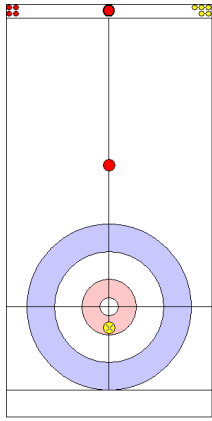

KOR: LEE K
Raise ⤵ 75%

USA: PLYS C
Guard ⤵ 100%

KOR: LEE K
Raise ⤵ 50%

USA: PLYS C
Hit and Roll ⤵ 50%

KOR: KIM M
Guard ⤵ 50%

USA: PERSINGER V
Draw ⤵ 0%

	USA	KOR
Total Score	2	1
Time left		

Legend:
 ⤵ Clockwise ⤴ Counter-clockwise - Not considered

Game - Shot by Shot

End 3 ● **USA - United States** **2 + 1 (this end) = 3** ● **KOR - Korea** **1 + 0 (this end) = 1**

	USA	KOR
Total Score	3	1
Time left		

Legend:
 ↻ Clockwise ↺ Counter-clockwise - Not considered

Game - Shot by Shot

End 4 ● **USA - United States** **3 + 2 (this end) = 5** ● **KOR - Korea** **1 + 0 (this end) = 1**

Prepositioned Stones

USA: PERSINGER V
Draw ⌚ 100%

KOR: KIM M
Draw ⌚ 100%

USA: PLYS C
Raise ⌚ 100%