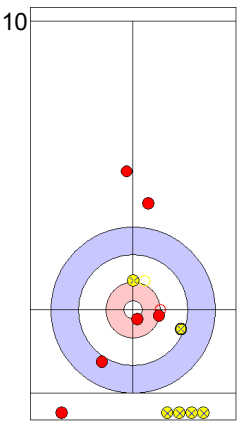

KOR: LEE K
Draw ⌚ 50%

USA: PLYS C
Raise ⌚ 100%

KOR: LEE K
Draw ⌚ 0%

USA: PLYS C
Promotion Take-out ⌚ 100%

KOR: LEE K
Clearing ⌚ 50%

USA: PERSINGER V
Guard ⌚ 100%

KOR: KIM M
Raise ⌚ 0%

	USA	KOR
Total Score	5	1
Time left		

Legend:
 ⌚ Clockwise ⌚ Counter-clockwise - Not considered

Game - Shot by Shot

End 5 ● **USA - United States** **5 + 0 (this end) = 5** ● **KOR - Korea** **1 + 2 (this end) = 3**

	USA	KOR
Total Score	5	3
Time left		