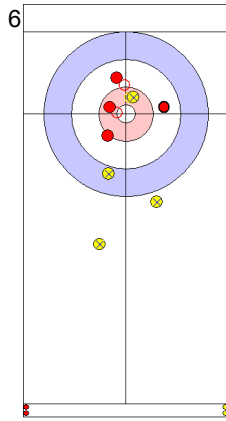

Game - Shot by Shot

End 1 ● USA - United States 0 + 0 (this end) = 0 ● KOR - Korea 0 + 1 (this end) = 1

Prepositioned Stones

KOR: KIM M
Draw ⤵ 100%

USA: PERSINGER V
Draw ⤵ 75%

KOR: LEE K
Draw ⤵ 0%

USA: PLYS C
Raise ⤴ 50%

KOR: LEE K
Draw ⤵ 50%

USA: PLYS C
Raise ⤴ 25%

KOR: LEE K
Draw ⤵ 75%

USA: PLYS C
Take-out ⤵ 0%

KOR: KIM M
Draw ⤵ 100%

USA: PERSINGER V
Double Take-out ⤵ 50%

	USA	KOR
Total Score	0	1
Time left		

Legend:
⤵ Clockwise ⤴ Counter-clockwise - Not considered

Game - Shot by Shot

End 2 **USA - United States 0 + 2 (this end) = 2** **KOR - Korea 1 + 0 (this end) = 1**

Prepositioned Stones

KOR: KIM M
Draw ⤵ 0%

USA: PERSINGER V
Draw ⤵ 100%

KOR: LEE K
Draw ⤵ 50%

USA: PLYS C
Draw ⤵ 100%