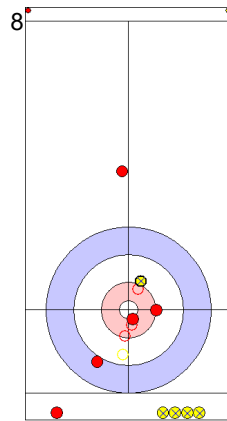

KOR: LEE K
Draw ⌚ 50%

USA: PLYS C
Raise ⌚ 100%

KOR: LEE K
Draw ⌚ 0%

USA: PLYS C
Promotion Take-out ⌚ 100%

KOR: LEE K
Clearing ⌚ 50%

USA: PERSINGER V
Guard ⌚ 100%

KOR: KIM M
Raise ⌚ 0%

	USA	KOR
Total Score	5	1
Time left		

Legend:
 ⌚ Clockwise ⌚ Counter-clockwise - Not considered

Game - Shot by Shot

End 5 ● **USA - United States** **5 + 0 (this end) = 5** ● **KOR - Korea** **1 + 2 (this end) = 3**

	USA	KOR
Total Score	5	3
Time left		

Legend:
 ↻ Clockwise ↺ Counter-clockwise - Not considered

Game - Shot by Shot

End 6 **USA - United States 5 + 4 (this end) = 9** **KOR - Korea 3 + 0 (this end) = 3**

Power Play
Prepositioned Stones

KOR: KIM M
Front ⤵ 50%