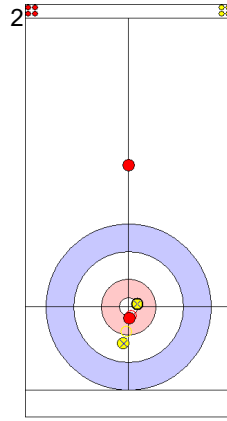

Game - Shot by Shot

End 3 ● **USA - United States** **2 + 1 (this end) = 3** ● **KOR - Korea** **1 + 0 (this end) = 1**

	USA	KOR
Total Score	3	1
Time left		

Legend:
 ↻ Clockwise ↺ Counter-clockwise - Not considered

Game - Shot by Shot

End 4 ● **USA - United States** **3 + 2 (this end) = 5** ● **KOR - Korea** **1 + 0 (this end) = 1**

Prepositioned Stones

USA: PERSINGER V
Draw ⌚ 100%

KOR: KIM M
Draw ⌚ 100%

USA: PLYS C
Raise ⌚ 100%

Legend:
 ⌚ Clockwise ⌚ Counter-clockwise - Not considered

Game - Shot by Shot

End 5 ● **USA - United States** **5 + 0 (this end) = 5** ● **KOR - Korea** **1 + 2 (this end) = 3**

	USA	KOR
Total Score	5	3
Time left		