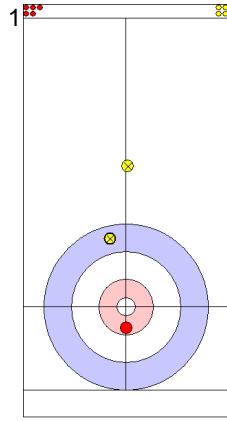

Game - Shot by Shot

End 1 ● USA - United States 0 + 0 (this end) = 0 ● KOR - Korea 0 + 1 (this end) = 1

Prepositioned Stones

KOR: KIM M
Draw ⤵ 100%

USA: PERSINGER V
Draw ⤵ 75%

KOR: LEE K
Draw ⤵ 0%

USA: PLYS C
Raise ⤴ 50%

KOR: LEE K
Draw ⤵ 50%

USA: PLYS C
Raise ⤴ 25%

KOR: LEE K
Draw ⤵ 75%

USA: PLYS C
Take-out ⤵ 0%

KOR: KIM M
Draw ⤵ 100%

USA: PERSINGER V
Double Take-out ⤵ 50%

	USA	KOR
Total Score	0	1
Time left		

Legend:
⤵ Clockwise ⤴ Counter-clockwise - Not considered

Game - Shot by Shot

End 2 **USA - United States 0 + 2 (this end) = 2** **KOR - Korea 1 + 0 (this end) = 1**

Prepositioned Stones

KOR: KIM M
Draw ⤵ 0%

USA: PERSINGER V
Draw ⤵ 100%

KOR: LEE K
Draw ⤵ 50%

USA: PLYS C
Draw ⤵ 100%