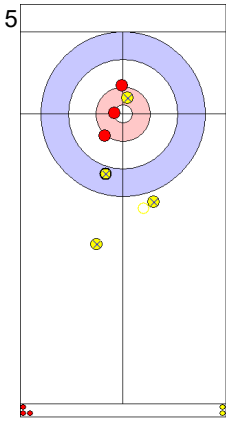

Game - Shot by Shot

End 1 ● USA - United States 0 + 0 (this end) = 0 ● KOR - Korea 0 + 1 (this end) = 1

Prepositioned Stones

KOR: KIM M
Draw ⤵ 100%

USA: PERSINGER V
Draw ⤵ 75%

KOR: LEE K
Draw ⤵ 0%

USA: PLYS C
Raise ⤴ 50%

KOR: LEE K
Draw ⤵ 50%

USA: PLYS C
Raise ⤴ 25%

KOR: LEE K
Draw ⤵ 75%

USA: PLYS C
Take-out ⤵ 0%

KOR: KIM M
Draw ⤵ 100%

USA: PERSINGER V
Double Take-out ⤵ 50%

	USA	KOR
Total Score	0	1
Time left		

Legend:
⤵ Clockwise ⤴ Counter-clockwise - Not considered

Game - Shot by Shot

End 2 **USA - United States 0 + 2 (this end) = 2** **KOR - Korea 1 + 0 (this end) = 1**

Prepositioned Stones

KOR: KIM M
Draw ⤵ 0%

USA: PERSINGER V
Draw ⤵ 100%

KOR: LEE K
Draw ⤵ 50%

USA: PLYS C
Draw ⤵ 100%