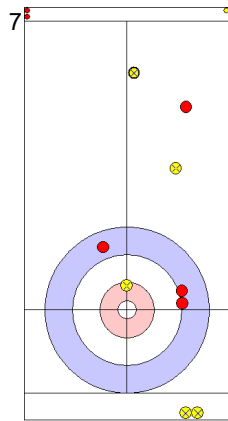

Legend:
 ↻ Clockwise ↺ Counter-clockwise - Not considered

Game - Shot by Shot

End 6 **USA - United States 5 + 4 (this end) = 9** **KOR - Korea 3 + 0 (this end) = 3**

Power Play
Prepositioned Stones

KOR: KIM M
Front ⤵ 50%

USA: PERSINGER V
Draw ⤵ 100%

KOR: LEE K
Draw ⤵ 75%

USA: PLYS C
Clearing ⤵ 100%

KOR: LEE K
Guard ⤵ 50%

USA: PLYS C
Double Take-out ⤵ 50%

KOR: LEE K
Guard Time-out ⤵ 25%

USA: PLYS C
Take-out ⤵ 50%

KOR: KIM M
Draw ⤵ 50%

USA: PERSINGER V
Take-out ⤵ 100%

	USA	KOR
Total Score	9	3
Time left	06:21	06:08

Legend:
 ⤵ Clockwise ⤴ Counter-clockwise - Not considered