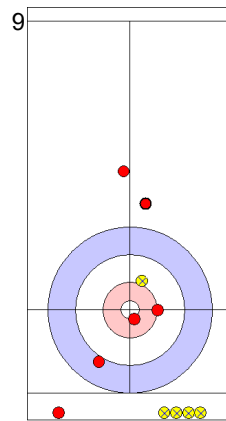

KOR: LEE K
Draw ⌚ 50%

USA: PLYS C
Raise ⌚ 100%

KOR: LEE K
Draw ⌚ 0%

USA: PLYS C
Promotion Take-out ⌚ 100%

KOR: LEE K
Clearing ⌚ 50%

USA: PERSINGER V
Guard ⌚ 100%

KOR: KIM M
Raise ⌚ 0%

	USA	KOR
Total Score	5	1
Time left		

Legend:
 ⌚ Clockwise ⌚ Counter-clockwise - Not considered

Game - Shot by Shot

End 5 ● **USA - United States** **5 + 0 (this end) = 5** ● **KOR - Korea** **1 + 2 (this end) = 3**

	USA	KOR
Total Score	5	3
Time left		