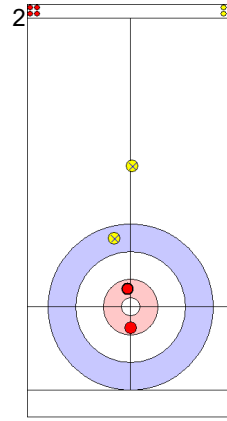

Game - Shot by Shot

End 2 **USA - United States 0 + 2 (this end) = 2** **KOR - Korea 1 + 0 (this end) = 1**

Prepositioned Stones

KOR: KIM M
Draw ⤵ 0%

USA: PERSINGER V
Draw ⤵ 100%

KOR: LEE K
Draw ⤵ 50%

USA: PLYS C
Draw ⤵ 100%

KOR: LEE K
Raise ⤵ 75%

USA: PLYS C
Guard ⤵ 100%

KOR: LEE K
Raise ⤵ 50%

USA: PLYS C
Hit and Roll ⤵ 50%

KOR: KIM M
Guard ⤵ 50%

USA: PERSINGER V
Draw ⤵ 0%

	USA	KOR
Total Score	2	1
Time left		

Legend:
 ⤵ Clockwise ⤴ Counter-clockwise - Not considered

Game - Shot by Shot

End 3 ● **USA - United States** **2 + 1 (this end) = 3** ● **KOR - Korea** **1 + 0 (this end) = 1**

	USA	KOR
Total Score	3	1
Time left		

Legend:
 ↻ Clockwise ↺ Counter-clockwise - Not considered