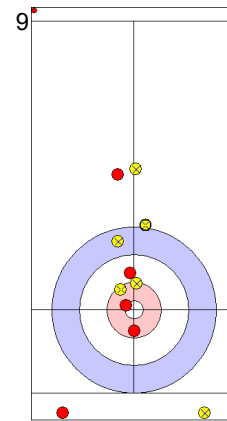

Game - Shot by Shot

End 2 **USA - United States 0 + 2 (this end) = 2** **KOR - Korea 1 + 0 (this end) = 1**

Prepositioned Stones

KOR: KIM M
Draw ⤵ 0%

USA: PERSINGER V
Draw ⤵ 100%

KOR: LEE K
Draw ⤵ 50%

USA: PLYS C
Draw ⤵ 100%

KOR: LEE K
Raise ⤵ 75%

USA: PLYS C
Guard ⤵ 100%

KOR: LEE K
Raise ⤵ 50%

USA: PLYS C
Hit and Roll ⤵ 50%

KOR: KIM M
Guard ⤵ 50%

USA: PERSINGER V
Draw ⤵ 0%

	USA	KOR
Total Score	2	1
Time left		

Legend:
 ⤵ Clockwise ⤴ Counter-clockwise - Not considered

Game - Shot by Shot

End 3 ● **USA - United States** **2 + 1 (this end) = 3** ● **KOR - Korea** **1 + 0 (this end) = 1**

	USA	KOR
Total Score	3	1
Time left		

Legend:
 ↻ Clockwise ↺ Counter-clockwise - Not considered