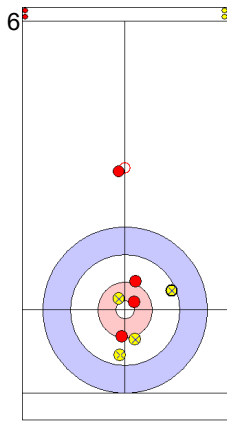

KOR: LEE K
Draw   ⌚ 0%