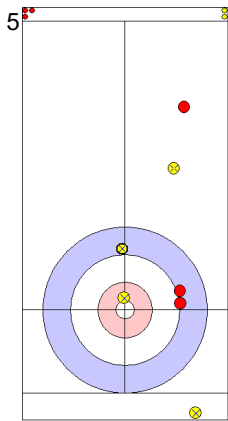

KOR: LEE K
Guard   ⤵ 50%