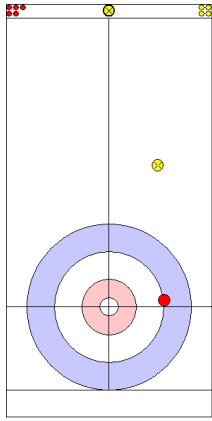

Legend:
 ⌚ Clockwise ⌚ Counter-clockwise - Not considered

Game - Shot by Shot

End 5 ● **USA - United States** **5 + 0 (this end) = 5** ● **KOR - Korea** **1 + 2 (this end) = 3**

	USA	KOR
Total Score	5	3
Time left		

Legend:
 ↻ Clockwise ↺ Counter-clockwise - Not considered

Game - Shot by Shot

End 6 **USA - United States 5 + 4 (this end) = 9** **KOR - Korea 3 + 0 (this end) = 3**

Power Play
Prepositioned Stones

KOR: KIM M
Front ⤵ 50%