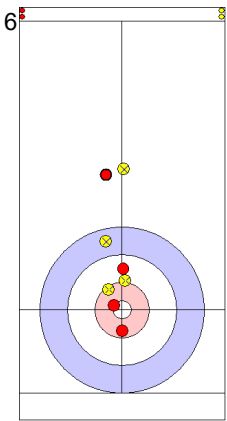

KOR: LEE K
Draw ⤵ 50%

USA: PLYS C
Raise ⤴ 25%

KOR: LEE K
Draw ⤵ 75%

USA: PLYS C
Take-out ⤵ 0%

KOR: KIM M
Draw ⤵ 100%

USA: PERSINGER V
Double Take-out ⤵ 50%

	USA	KOR
Total Score	0	1
Time left		

Legend:
⤵ Clockwise ⤴ Counter-clockwise - Not considered

Game - Shot by Shot

End 2 **USA - United States 0 + 2 (this end) = 2** **KOR - Korea 1 + 0 (this end) = 1**

Prepositioned Stones

KOR: KIM M
Draw ⤵ 0%

USA: PERSINGER V
Draw ⤵ 100%

KOR: LEE K
Draw ⤵ 50%

USA: PLYS C
Draw ⤵ 100%

KOR: LEE K
Raise ⤵ 75%

USA: PLYS C
Guard ⤵ 100%

KOR: LEE K
Raise ⤵ 50%

USA: PLYS C
Hit and Roll ⤵ 50%

KOR: KIM M
Guard ⤵ 50%

USA: PERSINGER V
Draw ⤵ 0%

	USA	KOR
Total Score	2	1
Time left		

Legend:
 ⤵ Clockwise ⤴ Counter-clockwise - Not considered

Game - Shot by Shot

End 3 ● **USA - United States** **2 + 1 (this end) = 3** ● **KOR - Korea** **1 + 0 (this end) = 1**

	USA	KOR
Total Score	3	1
Time left		

Legend:
 ↻ Clockwise ↺ Counter-clockwise - Not considered