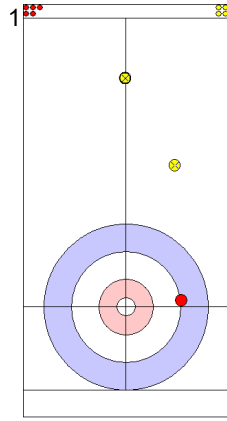

Legend:
 ⌚ Clockwise ⌚ Counter-clockwise - Not considered

Game - Shot by Shot

End 5 ● **USA - United States** **5 + 0 (this end) = 5** ● **KOR - Korea** **1 + 2 (this end) = 3**

	USA	KOR
Total Score	5	3
Time left		

Legend:
 ↻ Clockwise ↺ Counter-clockwise - Not considered

Game - Shot by Shot

End 6 **USA - United States 5 + 4 (this end) = 9** **KOR - Korea 3 + 0 (this end) = 3**

Power Play
Prepositioned Stones

KOR: KIM M
Front ⤵ 50%