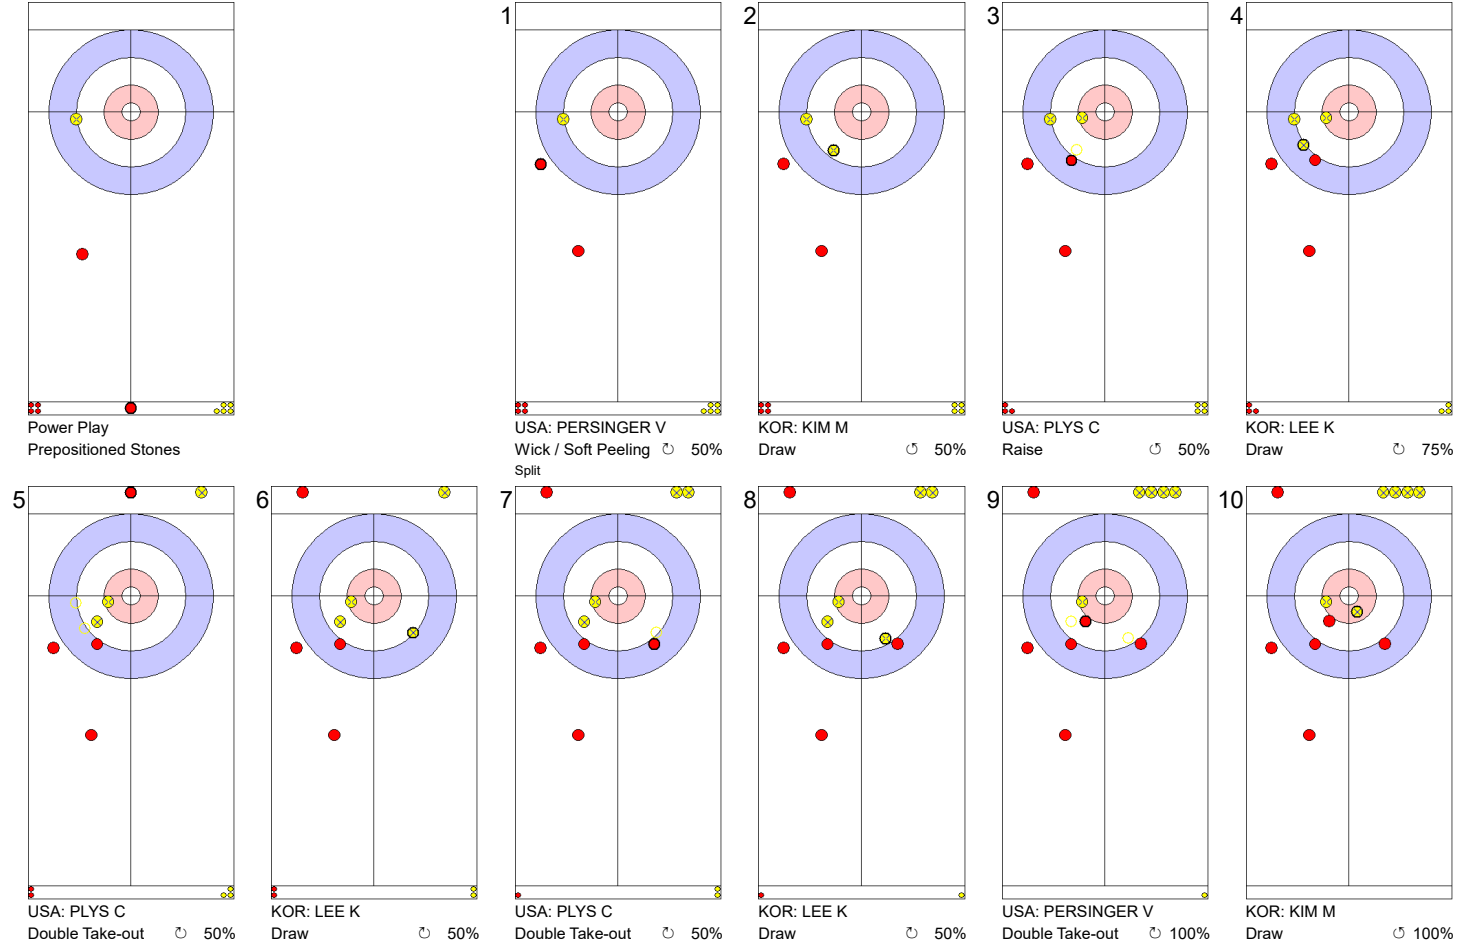

Game - Shot by Shot

End 4 ● **USA - United States** **3 + 2 (this end) = 5** ● **KOR - Korea** **1 + 0 (this end) = 1**

Prepositioned Stones

USA: PERSINGER V
Draw ⌚ 100%

KOR: KIM M
Draw ⌚ 100%

USA: PLYS C
Raise ⌚ 100%

KOR: LEE K
Draw ⌚ 50%

USA: PLYS C
Raise ⌚ 100%

KOR: LEE K
Draw ⌚ 0%

USA: PLYS C
Promotion Take-out ⌚ 100%

KOR: LEE K
Clearing ⌚ 50%

USA: PERSINGER V
Guard ⌚ 100%

KOR: KIM M
Raise ⌚ 0%

	USA	KOR
Total Score	5	1
Time left		

Legend:
 ⌚ Clockwise ⌚ Counter-clockwise - Not considered

Game - Shot by Shot

End 5 ● **USA - United States** **5 + 0 (this end) = 5** ● **KOR - Korea** **1 + 2 (this end) = 3**

	USA	KOR
Total Score	5	3
Time left		

Legend:
 ↻ Clockwise ↺ Counter-clockwise - Not considered

Game - Shot by Shot

End 6 **USA - United States 5 + 4 (this end) = 9** **KOR - Korea 3 + 0 (this end) = 3**

Power Play
Prepositioned Stones

KOR: KIM M
Front ⤵ 50%