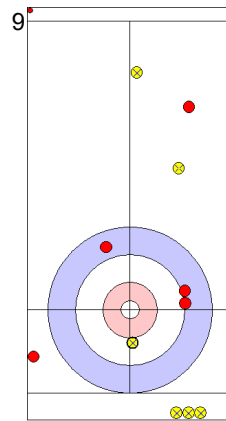

Legend:
 ↻ Clockwise ↺ Counter-clockwise - Not considered

Game - Shot by Shot

End 6 **USA - United States 5 + 4 (this end) = 9** **KOR - Korea 3 + 0 (this end) = 3**

Power Play
Prepositioned Stones

KOR: KIM M
Front ⤵ 50%

USA: PERSINGER V
Draw ⤵ 100%

KOR: LEE K
Draw ⤵ 75%

USA: PLYS C
Clearing ⤵ 100%

KOR: LEE K
Guard ⤵ 50%

USA: PLYS C
Double Take-out ⤵ 50%

KOR: LEE K
Guard Time-out ⤵ 25%

USA: PLYS C
Take-out ⤵ 50%

KOR: KIM M
Draw ⤵ 50%