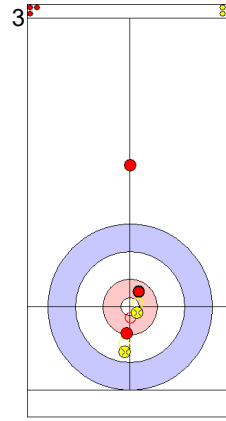

Game - Shot by Shot

End 3 ● **USA - United States** **2 + 1 (this end) = 3** ● **KOR - Korea** **1 + 0 (this end) = 1**

	USA	KOR
Total Score	3	1
Time left		

Legend:
 ↻ Clockwise ↺ Counter-clockwise - Not considered

Game - Shot by Shot

End 4 ● **USA - United States** **3 + 2 (this end) = 5** ● **KOR - Korea** **1 + 0 (this end) = 1**

Prepositioned Stones

USA: PERSINGER V
Draw ⌚ 100%

KOR: KIM M
Draw ⌚ 100%

USA: PLYS C
Raise ⌚ 100%

Legend:
 ⌚ Clockwise ⌚ Counter-clockwise - Not considered

Game - Shot by Shot

End 5 ● **USA - United States** **5 + 0 (this end) = 5** ● **KOR - Korea** **1 + 2 (this end) = 3**

	USA	KOR
Total Score	5	3
Time left		