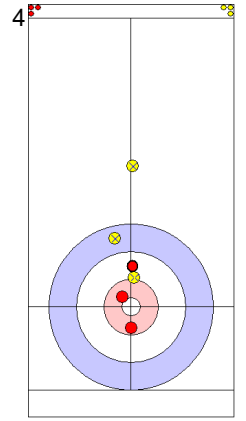

KOR: LEE K
Draw ⤵ 50%

USA: PLYS C
Raise ⤴ 25%

KOR: LEE K
Draw ⤵ 75%

USA: PLYS C
Take-out ⤵ 0%

KOR: KIM M
Draw ⤵ 100%

USA: PERSINGER V
Double Take-out ⤵ 50%

	USA	KOR
Total Score	0	1
Time left		

Legend:
⤵ Clockwise ⤴ Counter-clockwise - Not considered

Game - Shot by Shot

End 2 **USA - United States 0 + 2 (this end) = 2** **KOR - Korea 1 + 0 (this end) = 1**

Prepositioned Stones

KOR: KIM M
Draw ⤵ 0%

USA: PERSINGER V
Draw ⤵ 100%

KOR: LEE K
Draw ⤵ 50%

USA: PLYS C
Draw ⤵ 100%

KOR: LEE K
Raise ⤵ 75%

USA: PLYS C
Guard ⤵ 100%

KOR: LEE K
Raise ⤵ 50%

USA: PLYS C
Hit and Roll ⤵ 50%

KOR: KIM M
Guard ⤵ 50%

USA: PERSINGER V
Draw ⤵ 0%

	USA	KOR
Total Score	2	1
Time left		

Legend:
 ⤵ Clockwise ⤴ Counter-clockwise - Not considered

Game - Shot by Shot

End 3 ● **USA - United States** **2 + 1 (this end) = 3** ● **KOR - Korea** **1 + 0 (this end) = 1**

	USA	KOR
Total Score	3	1
Time left		

Legend:
 ↻ Clockwise ↺ Counter-clockwise - Not considered