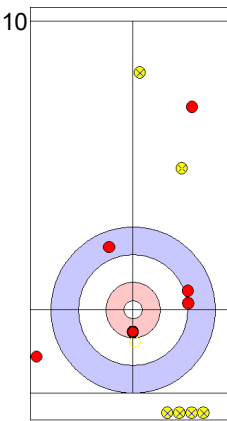

Legend:
 ↻ Clockwise ↺ Counter-clockwise - Not considered

Game - Shot by Shot

End 6 **USA - United States 5 + 4 (this end) = 9** **KOR - Korea 3 + 0 (this end) = 3**

Power Play
Prepositioned Stones

KOR: KIM M
Front ⤵ 50%

USA: PERSINGER V
Draw ⤵ 100%

KOR: LEE K
Draw ⤵ 75%

USA: PLYS C
Clearing ⤵ 100%

KOR: LEE K
Guard ⤵ 50%

USA: PLYS C
Double Take-out ⤵ 50%

KOR: LEE K
Guard Time-out ⤵ 25%

USA: PLYS C
Take-out ⤵ 50%

KOR: KIM M
Draw ⤵ 50%