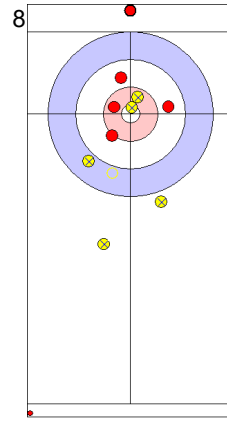

Game - Shot by Shot

End 1 ● USA - United States 0 + 0 (this end) = 0 ● KOR - Korea 0 + 1 (this end) = 1

Prepositioned Stones

KOR: KIM M
Draw ⤵ 100%

USA: PERSINGER V
Draw ⤵ 75%

KOR: LEE K
Draw ⤵ 0%

USA: PLYS C
Raise ⤴ 50%

KOR: LEE K
Draw ⤵ 50%

USA: PLYS C
Raise ⤴ 25%

KOR: LEE K
Draw ⤵ 75%

USA: PLYS C
Take-out ⤵ 0%

KOR: KIM M
Draw ⤵ 100%

USA: PERSINGER V
Double Take-out ⤵ 50%

	USA	KOR
Total Score	0	1
Time left		

Legend:
⤵ Clockwise ⤴ Counter-clockwise - Not considered

Game - Shot by Shot

End 2 **USA - United States 0 + 2 (this end) = 2** **KOR - Korea 1 + 0 (this end) = 1**

Prepositioned Stones

KOR: KIM M
Draw ⤵ 0%

USA: PERSINGER V
Draw ⤵ 100%

KOR: LEE K
Draw ⤵ 50%

USA: PLYS C
Draw ⤵ 100%