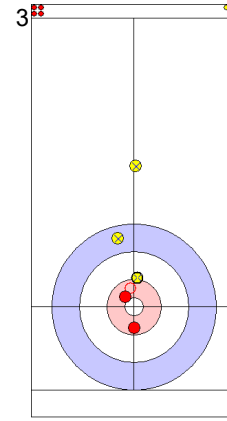

KOR: LEE K
Draw ⤵ 50%

USA: PLYS C
Raise ⤴ 25%

KOR: LEE K
Draw ⤵ 75%

USA: PLYS C
Take-out ⤵ 0%

KOR: KIM M
Draw ⤵ 100%

USA: PERSINGER V
Double Take-out ⤵ 50%

	USA	KOR
Total Score	0	1
Time left		

Legend:
⤵ Clockwise ⤴ Counter-clockwise - Not considered

Game - Shot by Shot

End 2 **USA - United States 0 + 2 (this end) = 2** **KOR - Korea 1 + 0 (this end) = 1**

Prepositioned Stones

KOR: KIM M
Draw ⤵ 0%

USA: PERSINGER V
Draw ⤵ 100%

KOR: LEE K
Draw ⤵ 50%

USA: PLYS C
Draw ⤵ 100%

KOR: LEE K
Raise ⤵ 75%

USA: PLYS C
Guard ⤵ 100%

KOR: LEE K
Raise ⤵ 50%

USA: PLYS C
Hit and Roll ⤵ 50%

KOR: KIM M
Guard ⤵ 50%

USA: PERSINGER V
Draw ⤵ 0%

	USA	KOR
Total Score	2	1
Time left		

Legend:
 ⤵ Clockwise ⤴ Counter-clockwise - Not considered

Game - Shot by Shot

End 3 ● **USA - United States** **2 + 1 (this end) = 3** ● **KOR - Korea** **1 + 0 (this end) = 1**

	USA	KOR
Total Score	3	1
Time left		

Legend:
 ↻ Clockwise ↺ Counter-clockwise - Not considered