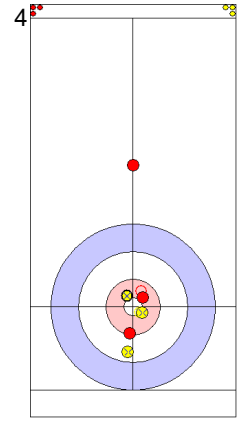

Game - Shot by Shot

End 3 ● **USA - United States** **2 + 1 (this end) = 3** ● **KOR - Korea** **1 + 0 (this end) = 1**

	USA	KOR
Total Score	3	1
Time left		

Legend:
 ↻ Clockwise ↺ Counter-clockwise - Not considered

Game - Shot by Shot

End 4 ● **USA - United States** **3 + 2 (this end) = 5** ● **KOR - Korea** **1 + 0 (this end) = 1**

Prepositioned Stones

USA: PERSINGER V
Draw ⌚ 100%

KOR: KIM M
Draw ⌚ 100%

USA: PLYS C
Raise ⌚ 100%

Legend:
 ⌚ Clockwise ⌚ Counter-clockwise - Not considered

Game - Shot by Shot

End 5 ● **USA - United States** **5 + 0 (this end) = 5** ● **KOR - Korea** **1 + 2 (this end) = 3**

	USA	KOR
Total Score	5	3
Time left		