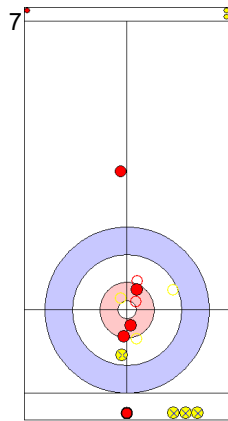

USA: PLYS C
Promotion Take-out   ⌚ 100%