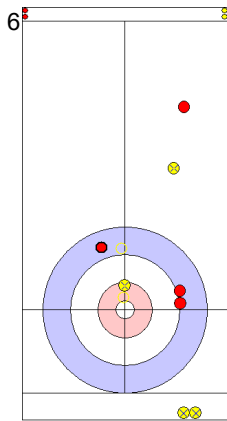

Legend:
 ↻ Clockwise ↺ Counter-clockwise - Not considered

Game - Shot by Shot

End 6 **USA - United States 5 + 4 (this end) = 9** **KOR - Korea 3 + 0 (this end) = 3**

Power Play
Prepositioned Stones

KOR: KIM M
Front ⤵ 50%

USA: PERSINGER V
Draw ⤵ 100%

KOR: LEE K
Draw ⤵ 75%

USA: PLYS C
Clearing ⤵ 100%

KOR: LEE K
Guard ⤵ 50%

USA: PLYS C
Double Take-out ⤵ 50%

KOR: LEE K
Guard Time-out ⤵ 25%

USA: PLYS C
Take-out ⤵ 50%

KOR: KIM M
Draw ⤵ 50%