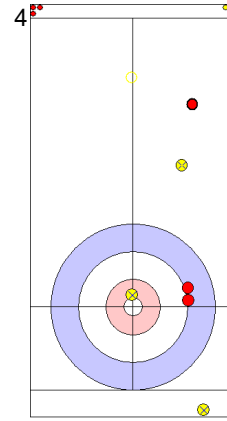

USA: PLYS C
Clearing   ⤵ 100%