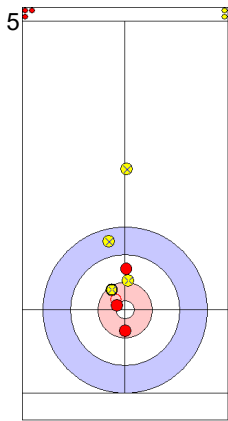

KOR: LEE K
Draw ⤵ 50%

USA: PLYS C
Raise ⤴ 25%

KOR: LEE K
Draw ⤵ 75%

USA: PLYS C
Take-out ⤵ 0%

KOR: KIM M
Draw ⤵ 100%

USA: PERSINGER V
Double Take-out ⤵ 50%

	USA	KOR
Total Score	0	1
Time left		

Legend:
⤵ Clockwise ⤴ Counter-clockwise - Not considered

Game - Shot by Shot

End 2 **USA - United States 0 + 2 (this end) = 2** **KOR - Korea 1 + 0 (this end) = 1**

Prepositioned Stones

KOR: KIM M
Draw ⤵ 0%

USA: PERSINGER V
Draw ⤵ 100%

KOR: LEE K
Draw ⤵ 50%

USA: PLYS C
Draw ⤵ 100%

KOR: LEE K
Raise ⤵ 75%

USA: PLYS C
Guard ⤵ 100%

KOR: LEE K
Raise ⤵ 50%

USA: PLYS C
Hit and Roll ⤵ 50%

KOR: KIM M
Guard ⤵ 50%

USA: PERSINGER V
Draw ⤵ 0%

	USA	KOR
Total Score	2	1
Time left		

Legend:
 ⤵ Clockwise ⤴ Counter-clockwise - Not considered

Game - Shot by Shot

End 3 ● **USA - United States** **2 + 1 (this end) = 3** ● **KOR - Korea** **1 + 0 (this end) = 1**

	USA	KOR
Total Score	3	1
Time left		

Legend:
 ↻ Clockwise ↺ Counter-clockwise - Not considered