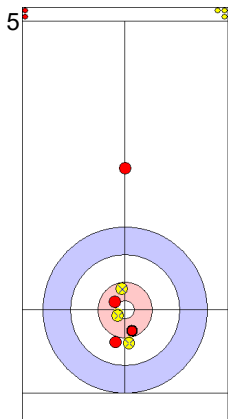

USA: PLYS C
Draw   ⤵ 50%