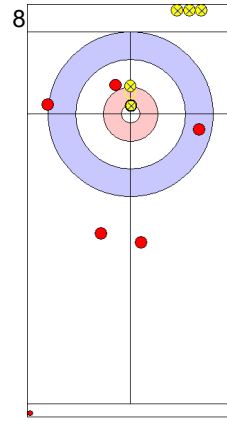

USA: PLYS C
Draw ⤵ 25%

RUS: SIDOROVA A
Draw ⤵ 100%

USA: PERSINGER V
Draw ⤵ 100%

	USA	RUS
Total Score	5	2
Time left		

Legend:
 ⤵ Clockwise ⤴ Counter-clockwise - Not considered

Game - Shot by Shot

End 7 ● **USA - United States** **5 + 0** (this end) = **5**

⊗ **RUS - Russia** **2 + 2** (this end) = **4**

Prepositioned Stones

USA: PERSINGER V
Draw ⤵ 0%

RUS: SIDOROVA A
Draw ⤵ 100%

USA: PLYS C
Raise ⤵ 50%

RUS: TIMOFEEV A
Draw ⤵ 100%

USA: PLYS C
Promotion Take-out ⤵ 100%
Time-out

RUS: TIMOFEEV A
Draw ⤵ 100%

USA: PLYS C
Hit and Roll ⤵ 50%

RUS: TIMOFEEV A
Draw ⤵ 75%

USA: PERSINGER V
Double Take-out ⤵ 0%

RUS: SIDOROVA A
Draw ⤵ 0%

	USA	RUS
Total Score	5	4
Time left		

Legend:
 ⤵ Clockwise ⤴ Counter-clockwise - Not considered