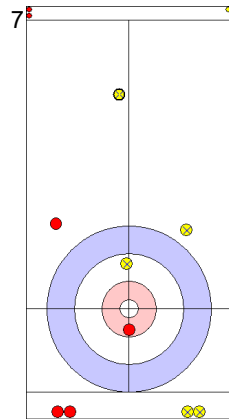

Game - Shot by Shot

End 8 **USA - United States 5 + 1 (this end) = 6** **RUS - Russia 4 + 0 (this end) = 4**

Prepositioned Stones

RUS: SIDOROVA A
Draw ⤴ 50%

USA: PERSINGER V
Wick / Soft Peeling ⤴ 100%

RUS: TIMOFEEV A
Guard ⤴ 100%

USA: PLYS C
Clearing ⤴ 100%

RUS: TIMOFEEV A
Guard ⤴ 100%

USA: PLYS C
Clearing ⤴ 100%

RUS: TIMOFEEV A
Guard ⤴ 50%

USA: PLYS C
Clearing ⤴ 100%

RUS: SIDOROVA A
Draw ⤴ 0%

	USA	RUS
Total Score	6	4
Time left	01:30	01:36

Legend:
 ⤴ Clockwise ⤵ Counter-clockwise - Not considered