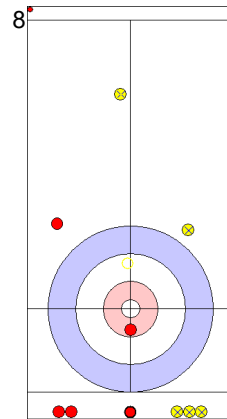

USA: PLYS C
Clearing ⤴ 100%

RUS: TIMOFEEV A
Guard ⤴ 100%

USA: PLYS C
Clearing ⤴ 100%

RUS: TIMOFEEV A
Guard ⤴ 50%

USA: PLYS C
Clearing ⤴ 100%

RUS: SIDOROVA A
Draw ⤴ 0%

	USA	RUS
Total Score	6	4
Time left	01:30	01:36

Legend:
 ⤴ Clockwise ⤵ Counter-clockwise - Not considered