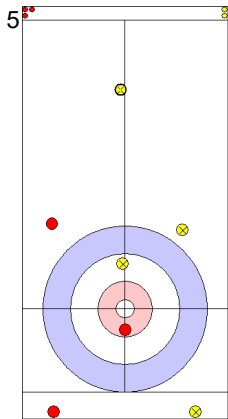

Game - Shot by Shot

End 8 **USA - United States 5 + 1 (this end) = 6** **RUS - Russia 4 + 0 (this end) = 4**

Prepositioned Stones

RUS: SIDOROVA A
Draw ⤴ 50%

USA: PERSINGER V
Wick / Soft Peeling ⤴ 100%

RUS: TIMOFEEV A
Guard ⤴ 100%

USA: PLYS C
Clearing ⤴ 100%

RUS: TIMOFEEV A
Guard ⤴ 100%

USA: PLYS C
Clearing ⤴ 100%

RUS: TIMOFEEV A
Guard ⤴ 50%

USA: PLYS C
Clearing ⤴ 100%

RUS: SIDOROVA A
Draw ⤴ 0%

	USA	RUS
Total Score	6	4
Time left	01:30	01:36

Legend:
 ⤴ Clockwise ⤵ Counter-clockwise - Not considered