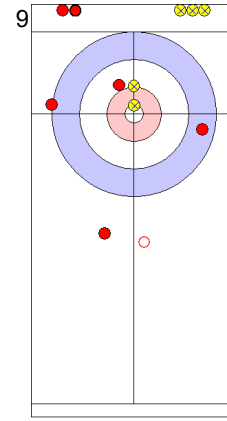

USA: PLYS C
Draw ⤵ 25%

RUS: SIDOROVA A
Draw ⤵ 100%

USA: PERSINGER V
Draw ⤵ 100%

	USA	RUS
Total Score	5	2
Time left		

Legend:
 ⤵ Clockwise ⤴ Counter-clockwise - Not considered

Game - Shot by Shot

End 7 ● **USA - United States** **5 + 0** (this end) = **5**

⊗ **RUS - Russia** **2 + 2** (this end) = **4**

Prepositioned Stones

USA: PERSINGER V
Draw ⤵ 0%

RUS: SIDOROVA A
Draw ⤵ 100%

USA: PLYS C
Raise ⤵ 50%

RUS: TIMOFEEV A
Draw ⤵ 100%

USA: PLYS C
Promotion Take-out ⤵ 100%
Time-out

RUS: TIMOFEEV A
Draw ⤵ 100%

USA: PLYS C
Hit and Roll ⤵ 50%

RUS: TIMOFEEV A
Draw ⤵ 75%

USA: PERSINGER V
Double Take-out ⤵ 0%

RUS: SIDOROVA A
Draw ⤵ 0%

	USA	RUS
Total Score	5	4
Time left		

Legend:
 ⤵ Clockwise ⤴ Counter-clockwise - Not considered