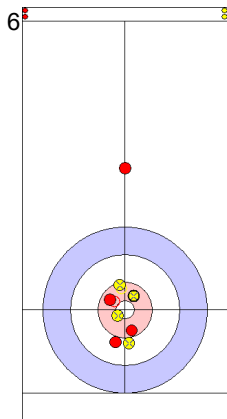

RUS: TIMOFEEV A
Draw   ⤵ 50%