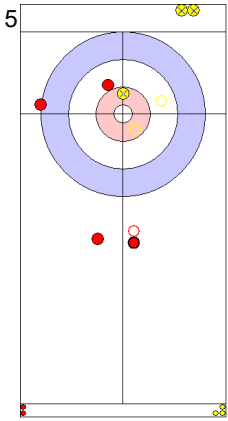

USA: PLYS C
Draw ⤵ 25%

RUS: SIDOROVA A
Draw ⤵ 100%

USA: PERSINGER V
Draw ⤵ 100%

	USA	RUS
Total Score	5	2
Time left		

Legend:
 ⤵ Clockwise ⤴ Counter-clockwise - Not considered

Game - Shot by Shot

End 7 ● **USA - United States** **5 + 0** (this end) = **5**

⊗ **RUS - Russia** **2 + 2** (this end) = **4**

Prepositioned Stones

USA: PERSINGER V
Draw ⤵ 0%

RUS: SIDOROVA A
Draw ⤵ 100%

USA: PLYS C
Raise ⤵ 50%

RUS: TIMOFEEV A
Draw ⤵ 100%

USA: PLYS C
Promotion Take-out ⤵ 100%
Time-out

RUS: TIMOFEEV A
Draw ⤵ 100%

USA: PLYS C
Hit and Roll ⤵ 50%

RUS: TIMOFEEV A
Draw ⤵ 75%

USA: PERSINGER V
Double Take-out ⤵ 0%

RUS: SIDOROVA A
Draw ⤵ 0%

	USA	RUS
Total Score	5	4
Time left		

Legend:
 ⤵ Clockwise ⤴ Counter-clockwise - Not considered