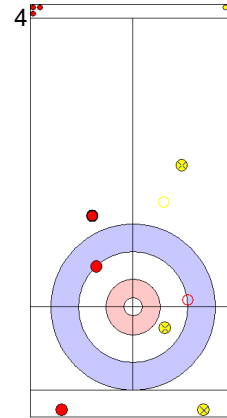

Power Play
Prepositioned Stones

RUS: SIDOROVA A
Draw ⤵ 50%

USA: PERSINGER V
Draw ⤵ 50%

RUS: TIMOFEEV A
Guard ⤵ 100%

USA: PLYS C
Double Take-out ⤵ 50%

RUS: TIMOFEEV A
Guard ⤵ 100%

USA: PLYS C
Clearing ⤵ 50%

RUS: TIMOFEEV A
Draw ⤵ 100%

USA: PLYS C
Draw ⤵ 25%

RUS: SIDOROVA A
Draw ⤵ 100%

USA: PERSINGER V
Draw ⤵ 100%

	USA	RUS
Total Score	5	2
Time left		

Legend:
 ⤵ Clockwise ⤴ Counter-clockwise - Not considered

Game - Shot by Shot

End 7 ● **USA - United States** **5 + 0** (this end) = **5**