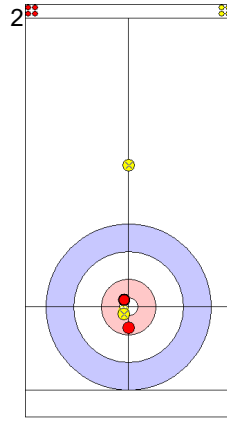

Legend:
 ⤵ Clockwise ⤴ Counter-clockwise - Not considered

Game - Shot by Shot

End 3 ● **USA - United States** **3 + 0** (this end) = **3** ● **RUS - Russia** **0 + 1** (this end) = **1**

	USA	RUS
Total Score	3	1
Time left		

Legend:
 ↻ Clockwise ↺ Counter-clockwise - Not considered

Game - Shot by Shot

End 4 ● **USA - United States 3 + 1 (this end) = 4** ● **RUS - Russia 1 + 0 (this end) = 1**

Prepositioned Stones

RUS: SIDOROVA A
Draw ⌚ 100%