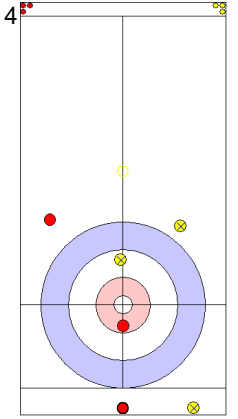

Game - Shot by Shot

End 8 **USA - United States 5 + 1 (this end) = 6** **RUS - Russia 4 + 0 (this end) = 4**

Prepositioned Stones

RUS: SIDOROVA A
Draw ⤴ 50%

USA: PERSINGER V
Wick / Soft Peeling ⤴ 100%

RUS: TIMOFEEV A
Guard ⤴ 100%

USA: PLYS C
Clearing ⤴ 100%

RUS: TIMOFEEV A
Guard ⤴ 100%

USA: PLYS C
Clearing ⤴ 100%

RUS: TIMOFEEV A
Guard ⤴ 50%

USA: PLYS C
Clearing ⤴ 100%

RUS: SIDOROVA A
Draw ⤴ 0%

	USA	RUS
Total Score	6	4
Time left	01:30	01:36