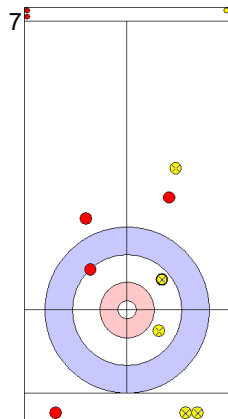

Power Play
Prepositioned Stones

RUS: SIDOROVA A
Draw ⤵ 50%

USA: PERSINGER V
Draw ⤵ 50%

RUS: TIMOFEEV A
Guard ⤵ 100%

USA: PLYS C
Double Take-out ⤵ 50%

RUS: TIMOFEEV A
Guard ⤵ 100%

USA: PLYS C
Clearing ⤵ 50%

RUS: TIMOFEEV A
Draw ⤵ 100%

USA: PLYS C
Draw ⤵ 25%

RUS: SIDOROVA A
Draw ⤵ 100%

USA: PERSINGER V
Draw ⤵ 100%

	USA	RUS
Total Score	5	2
Time left		

Legend:
 ⤵ Clockwise ⤴ Counter-clockwise - Not considered

Game - Shot by Shot

End 7 ● **USA - United States** **5 + 0** (this end) = **5**