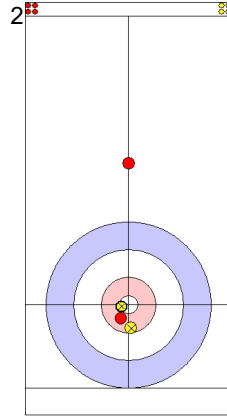

Game - Shot by Shot

End 2 ● **USA - United States** 1 + 2 (this end) = 3 ● **RUS - Russia** 0 + 0 (this end) = 0

Prepositioned Stones

USA: PERSINGER V
Draw ⤵ 75%

RUS: SIDOROVA A
Draw ⤵ 100%

USA: PLYS C
Draw ⤵ 100%

Legend:
 ⤵ Clockwise ⤴ Counter-clockwise - Not considered

Game - Shot by Shot

End 3 ● **USA - United States** **3 + 0** (this end) = **3** ● **RUS - Russia** **0 + 1** (this end) = **1**

	USA	RUS
Total Score	3	1
Time left		