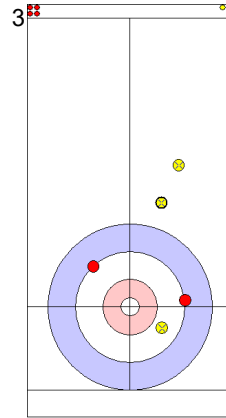

USA: PERSINGER V
Take-out ⌚ 100%

	USA	RUS
Total Score	4	1
Time left		

Legend:
 ⌚ Clockwise ⌚ Counter-clockwise - Not considered

Game - Shot by Shot

End 6 **USA - United States 4 + 1 (this end) = 5** **RUS - Russia 2 + 0 (this end) = 2**

Power Play
Prepositioned Stones

RUS: SIDOROVA A
Draw ⤵ 50%

USA: PERSINGER V
Draw ⤵ 50%

RUS: TIMOFEEV A
Guard ⤵ 100%

USA: PLYS C
Double Take-out ⤵ 50%

RUS: TIMOFEEV A
Guard ⤵ 100%

USA: PLYS C
Clearing ⤵ 50%

RUS: TIMOFEEV A
Draw ⤵ 100%

USA: PLYS C
Draw ⤵ 25%

RUS: SIDOROVA A
Draw ⤵ 100%

USA: PERSINGER V
Draw ⤵ 100%

	USA	RUS
Total Score	5	2
Time left		

Legend:
 ⤵ Clockwise ⤴ Counter-clockwise - Not considered

Game - Shot by Shot

End 7 ● **USA - United States** **5 + 0** (this end) = **5**