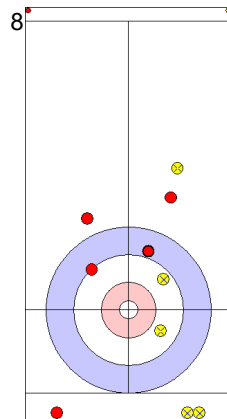

Power Play
Prepositioned Stones

RUS: SIDOROVA A
Draw ⤵ 50%

USA: PERSINGER V
Draw ⤵ 50%

RUS: TIMOFEEV A
Guard ⤵ 100%

USA: PLYS C
Double Take-out ⤵ 50%

RUS: TIMOFEEV A
Guard ⤵ 100%

USA: PLYS C
Clearing ⤵ 50%

RUS: TIMOFEEV A
Draw ⤵ 100%

USA: PLYS C
Draw ⤵ 25%

RUS: SIDOROVA A
Draw ⤵ 100%

USA: PERSINGER V
Draw ⤵ 100%

	USA	RUS
Total Score	5	2
Time left		

Legend:
 ⤵ Clockwise ⤴ Counter-clockwise - Not considered

Game - Shot by Shot

End 7 ● **USA - United States** **5 + 0** (this end) = **5**