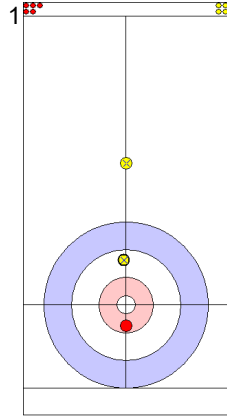

RUS: SIDOROVA A
Draw ⤴ 50%