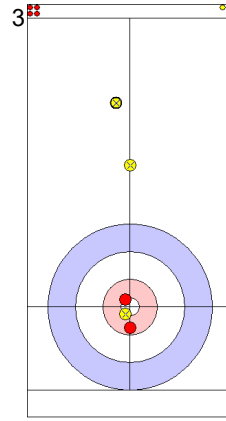

Legend:
 ⤵ Clockwise ⤴ Counter-clockwise - Not considered

Game - Shot by Shot

End 3 ● **USA - United States** **3 + 0** (this end) = **3** ● **RUS - Russia** **0 + 1** (this end) = **1**

	USA	RUS
Total Score	3	1
Time left		

Legend:
 ↻ Clockwise ↺ Counter-clockwise - Not considered

Game - Shot by Shot

End 4 ● **USA - United States 3 + 1 (this end) = 4** ● **RUS - Russia 1 + 0 (this end) = 1**

Prepositioned Stones

RUS: SIDOROVA A
Draw ⌚ 100%

USA: PERSINGER V
Draw ⌚ 100%

RUS: TIMOFEEV A
Guard ⌚ 75%

USA: PLYS C
Clearing ⌚ 100%

RUS: TIMOFEEV A
Clearing ⌚ 100%

USA: PLYS C
Front ⌚ 100%

RUS: TIMOFEEV A
Clearing ⌚ 100%

USA: PLYS C
Draw ⌚ 100%

RUS: SIDOROVA A
Take-out ⌚ 100%