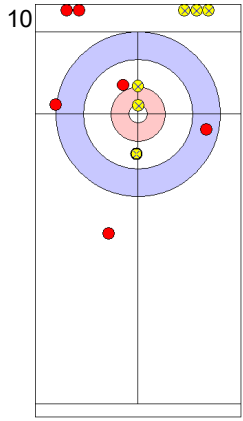

RUS: TIMOFEEV A
Draw ⤵ 100%

USA: PLYS C
Hit and Roll ⤵ 50%

RUS: TIMOFEEV A
Draw ⤵ 75%

USA: PERSINGER V
Double Take-out ⤵ 0%

RUS: SIDOROVA A
Draw ⤵ 0%

	USA	RUS
Total Score	5	4
Time left		

Legend:
 ⤵ Clockwise ⤴ Counter-clockwise - Not considered