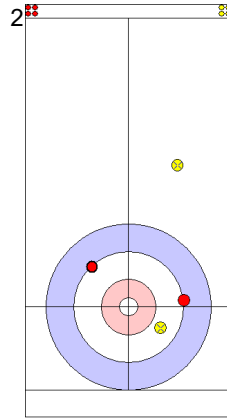

USA: PERSINGER V
Take-out ⌚ 100%

	USA	RUS
Total Score	4	1
Time left		

Legend:
 ⌚ Clockwise ⌚ Counter-clockwise - Not considered

Game - Shot by Shot

End 6 **USA - United States 4 + 1 (this end) = 5** **RUS - Russia 2 + 0 (this end) = 2**

Power Play
Prepositioned Stones

RUS: SIDOROVA A
Draw ⤵ 50%

USA: PERSINGER V
Draw ⤵ 50%

RUS: TIMOFEEV A
Guard ⤵ 100%

USA: PLYS C
Double Take-out ⤵ 50%

RUS: TIMOFEEV A
Guard ⤵ 100%

USA: PLYS C
Clearing ⤵ 50%

RUS: TIMOFEEV A
Draw ⤵ 100%

USA: PLYS C
Draw ⤵ 25%

RUS: SIDOROVA A
Draw ⤵ 100%

USA: PERSINGER V
Draw ⤵ 100%

	USA	RUS
Total Score	5	2
Time left		

Legend:
 ⤵ Clockwise ⤴ Counter-clockwise - Not considered

Game - Shot by Shot

End 7 ● **USA - United States** **5 + 0** (this end) = **5**