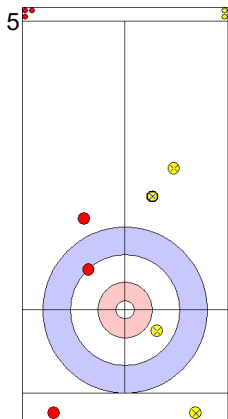

Power Play
Prepositioned Stones

RUS: SIDOROVA A
Draw ⤵ 50%

USA: PERSINGER V
Draw ⤵ 50%

RUS: TIMOFEEV A
Guard ⤵ 100%

USA: PLYS C
Double Take-out ⤵ 50%

RUS: TIMOFEEV A
Guard ⤵ 100%

USA: PLYS C
Clearing ⤵ 50%

RUS: TIMOFEEV A
Draw ⤵ 100%

USA: PLYS C
Draw ⤵ 25%

RUS: SIDOROVA A
Draw ⤵ 100%

USA: PERSINGER V
Draw ⤵ 100%

	USA	RUS
Total Score	5	2
Time left		

Legend:
 ⤵ Clockwise ⤴ Counter-clockwise - Not considered

Game - Shot by Shot

End 7 ● **USA - United States** **5 + 0** (this end) = **5**