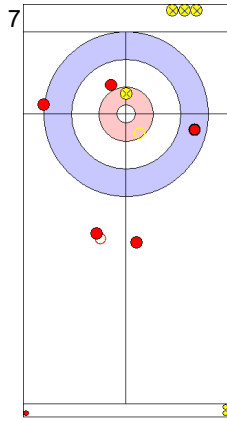

USA: PLYS C
Draw ⤵ 25%

RUS: SIDOROVA A
Draw ⤵ 100%

USA: PERSINGER V
Draw ⤵ 100%

	USA	RUS
Total Score	5	2
Time left		

Legend:
 ⤵ Clockwise ⤴ Counter-clockwise - Not considered

Game - Shot by Shot

End 7 ● **USA - United States** **5 + 0** (this end) = **5**

⊗ **RUS - Russia** **2 + 2** (this end) = **4**

Prepositioned Stones

USA: PERSINGER V
Draw ⤵ 0%

RUS: SIDOROVA A
Draw ⤵ 100%

USA: PLYS C
Raise ⤵ 50%

RUS: TIMOFEEV A
Draw ⤵ 100%

USA: PLYS C
Promotion Take-out ⤵ 100%
Time-out

RUS: TIMOFEEV A
Draw ⤵ 100%

USA: PLYS C
Hit and Roll ⤵ 50%

RUS: TIMOFEEV A
Draw ⤵ 75%

USA: PERSINGER V
Double Take-out ⤵ 0%

RUS: SIDOROVA A
Draw ⤵ 0%

	USA	RUS
Total Score	5	4
Time left		

Legend:
 ⤵ Clockwise ⤴ Counter-clockwise - Not considered