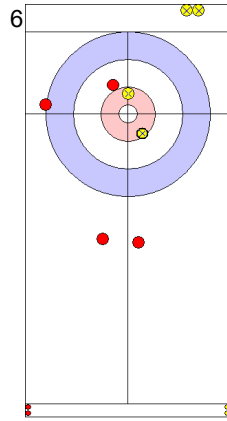

USA: PLYS C
Draw ⤵ 25%

RUS: SIDOROVA A
Draw ⤵ 100%

USA: PERSINGER V
Draw ⤵ 100%

	USA	RUS
Total Score	5	2
Time left		

Legend:
 ⤵ Clockwise ⤴ Counter-clockwise - Not considered

Game - Shot by Shot

End 7 ● **USA - United States** **5 + 0** (this end) = **5**

⊗ **RUS - Russia** **2 + 2** (this end) = **4**

Prepositioned Stones

USA: PERSINGER V
Draw ⤵ 0%

RUS: SIDOROVA A
Draw ⤵ 100%

USA: PLYS C
Raise ⤵ 50%

RUS: TIMOFEEV A
Draw ⤵ 100%

USA: PLYS C
Promotion Take-out ⤵ 100%
Time-out

RUS: TIMOFEEV A
Draw ⤵ 100%

USA: PLYS C
Hit and Roll ⤵ 50%

RUS: TIMOFEEV A
Draw ⤵ 75%

USA: PERSINGER V
Double Take-out ⤵ 0%

RUS: SIDOROVA A
Draw ⤵ 0%

	USA	RUS
Total Score	5	4
Time left		

Legend:
 ⤵ Clockwise ⤴ Counter-clockwise - Not considered