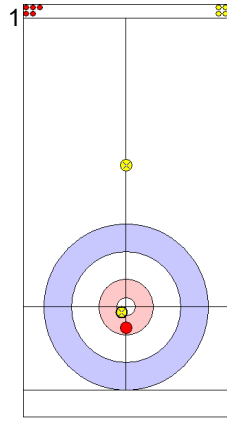

Legend:
 ⤵ Clockwise ⤴ Counter-clockwise - Not considered

Game - Shot by Shot

End 3 ● **USA - United States** **3 + 0** (this end) = **3** ● **RUS - Russia** **0 + 1** (this end) = **1**

	USA	RUS
Total Score	3	1
Time left		

Legend:
 ↻ Clockwise ↺ Counter-clockwise - Not considered

Game - Shot by Shot

End 4 ● **USA - United States 3 + 1 (this end) = 4** ● **RUS - Russia 1 + 0 (this end) = 1**

Prepositioned Stones

RUS: SIDOROVA A
Draw ⌚ 100%