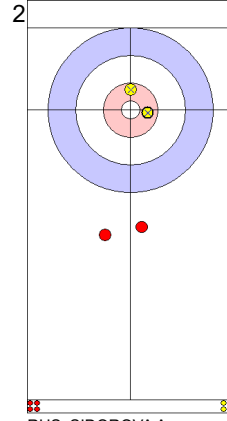

USA: PLYS C
Draw ⤵ 25%

RUS: SIDOROVA A
Draw ⤵ 100%

USA: PERSINGER V
Draw ⤵ 100%

	USA	RUS
Total Score	5	2
Time left		

Legend:
 ⤵ Clockwise ⤴ Counter-clockwise - Not considered

Game - Shot by Shot

End 7 ● **USA - United States** **5 + 0** (this end) = **5**

⊗ **RUS - Russia** **2 + 2** (this end) = **4**

Prepositioned Stones

USA: PERSINGER V
Draw ⤵ 0%

RUS: SIDOROVA A
Draw ⤵ 100%

USA: PLYS C
Raise ⤵ 50%

RUS: TIMOFEEV A
Draw ⤵ 100%

USA: PLYS C
Promotion Take-out ⤵ 100%
Time-out