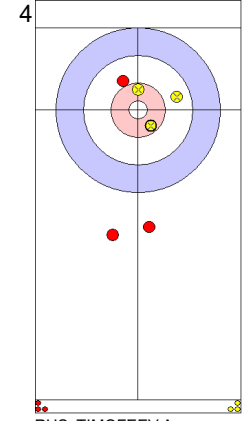

USA: PLYS C
Draw ⤵ 25%

RUS: SIDOROVA A
Draw ⤵ 100%

USA: PERSINGER V
Draw ⤵ 100%

	USA	RUS
Total Score	5	2
Time left		

Legend:
 ⤵ Clockwise ⤴ Counter-clockwise - Not considered

Game - Shot by Shot

End 7 ● **USA - United States** **5 + 0** (this end) = **5**

⊗ **RUS - Russia** **2 + 2** (this end) = **4**

Prepositioned Stones

USA: PERSINGER V
Draw ⤵ 0%

RUS: SIDOROVA A
Draw ⤵ 100%

USA: PLYS C
Raise ⤵ 50%

RUS: TIMOFEEV A
Draw ⤵ 100%

USA: PLYS C
Promotion Take-out ⤵ 100%
Time-out

RUS: TIMOFEEV A
Draw ⤵ 100%

USA: PLYS C
Hit and Roll ⤵ 50%

RUS: TIMOFEEV A
Draw ⤵ 75%

USA: PERSINGER V
Double Take-out ⤵ 0%

RUS: SIDOROVA A
Draw ⤵ 0%

	USA	RUS
Total Score	5	4
Time left		

Legend:
 ⤵ Clockwise ⤴ Counter-clockwise - Not considered