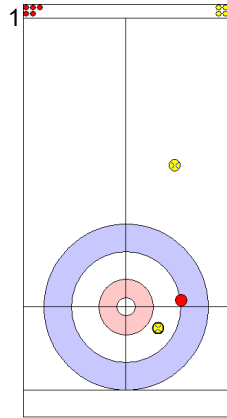

USA: PERSINGER V
Take-out ⌚ 100%

	USA	RUS
Total Score	4	1
Time left		

Legend:
 ⌚ Clockwise ⌚ Counter-clockwise - Not considered

Game - Shot by Shot

End 6 **USA - United States 4 + 1 (this end) = 5** **RUS - Russia 2 + 0 (this end) = 2**

Power Play
Prepositioned Stones

RUS: SIDOROVA A
Draw ⤵ 50%

USA: PERSINGER V
Draw ⤵ 50%

RUS: TIMOFEEV A
Guard ⤵ 100%

USA: PLYS C
Double Take-out ⤵ 50%

RUS: TIMOFEEV A
Guard ⤵ 100%

USA: PLYS C
Clearing ⤵ 50%

RUS: TIMOFEEV A
Draw ⤵ 100%

USA: PLYS C
Draw ⤵ 25%

RUS: SIDOROVA A
Draw ⤵ 100%

USA: PERSINGER V
Draw ⤵ 100%

	USA	RUS
Total Score	5	2
Time left		

Legend:
 ⤵ Clockwise ⤴ Counter-clockwise - Not considered

Game - Shot by Shot

End 7 ● **USA - United States** **5 + 0** (this end) = **5**