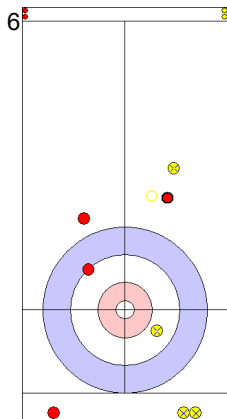

Power Play
Prepositioned Stones

RUS: SIDOROVA A
Draw ⤵ 50%

USA: PERSINGER V
Draw ⤵ 50%

RUS: TIMOFEEV A
Guard ⤵ 100%

USA: PLYS C
Double Take-out ⤵ 50%

RUS: TIMOFEEV A
Guard ⤵ 100%

USA: PLYS C
Clearing ⤵ 50%

RUS: TIMOFEEV A
Draw ⤵ 100%

USA: PLYS C
Draw ⤵ 25%

RUS: SIDOROVA A
Draw ⤵ 100%

USA: PERSINGER V
Draw ⤵ 100%

	USA	RUS
Total Score	5	2
Time left		

Legend:
 ⤵ Clockwise ⤴ Counter-clockwise - Not considered

Game - Shot by Shot

End 7 ● **USA - United States** **5 + 0** (this end) = **5**