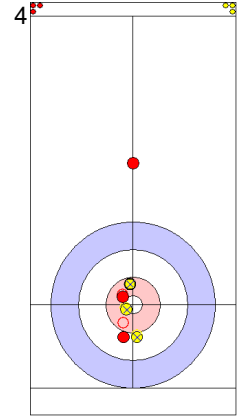

Game - Shot by Shot

End 2 ● **USA - United States** 1 + 2 (this end) = 3 ● **RUS - Russia** 0 + 0 (this end) = 0

Prepositioned Stones

USA: PERSINGER V
Draw ⤵ 75%

RUS: SIDOROVA A
Draw ⤵ 100%

USA: PLYS C
Draw ⤵ 100%

Legend:
 ⤵ Clockwise ⤴ Counter-clockwise - Not considered

Game - Shot by Shot

End 3 ● **USA - United States** **3 + 0** (this end) = **3** ● **RUS - Russia** **0 + 1** (this end) = **1**

	USA	RUS
Total Score	3	1
Time left		