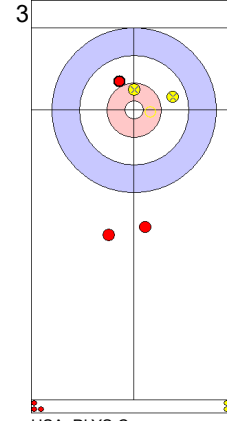

USA: PLYS C
Draw ⤵ 25%

RUS: SIDOROVA A
Draw ⤵ 100%

USA: PERSINGER V
Draw ⤵ 100%

	USA	RUS
Total Score	5	2
Time left		

Legend:
 ⤵ Clockwise ⤴ Counter-clockwise - Not considered

Game - Shot by Shot

End 7 ● **USA - United States** **5 + 0** (this end) = **5**

⊗ **RUS - Russia** **2 + 2** (this end) = **4**

Prepositioned Stones

USA: PERSINGER V
Draw ⤵ 0%

RUS: SIDOROVA A
Draw ⤵ 100%

USA: PLYS C
Raise ⤵ 50%

RUS: TIMOFEEV A
Draw ⤵ 100%

USA: PLYS C
Promotion Take-out ⤵ 100%
Time-out

RUS: TIMOFEEV A
Draw ⤵ 100%

USA: PLYS C
Hit and Roll ⤵ 50%

RUS: TIMOFEEV A
Draw ⤵ 75%

USA: PERSINGER V
Double Take-out ⤵ 0%

RUS: SIDOROVA A
Draw ⤵ 0%

	USA	RUS
Total Score	5	4
Time left		

Legend:
 ⤵ Clockwise ⤴ Counter-clockwise - Not considered