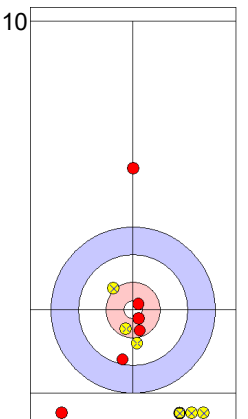

RUS: TIMOFEEV A
Draw ⤵ 100%

USA: PLYS C
Draw ⤵ 50%

RUS: TIMOFEEV A
Draw ⤵ 50%

USA: PLYS C
Raise ⤵ 100%

RUS: TIMOFEEV A
Clearing ⤵ 50%

USA: PERSINGER V
Draw ⤵ 100%

RUS: SIDOROVA A
Raise ⤵ 0%

	USA	RUS
Total Score	3	0
Time left		

Legend:
 ⤵ Clockwise ⤴ Counter-clockwise - Not considered

Game - Shot by Shot

End 3 ● **USA - United States** **3 + 0** (this end) = **3** ● **RUS - Russia** **0 + 1** (this end) = **1**

	USA	RUS
Total Score	3	1
Time left		