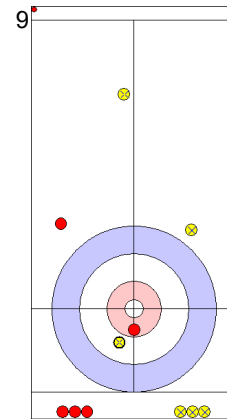

USA: PLYS C
Clearing ⤴ 100%

RUS: TIMOFEEV A
Guard ⤴ 100%

USA: PLYS C
Clearing ⤴ 100%

RUS: TIMOFEEV A
Guard ⤴ 50%

USA: PLYS C
Clearing ⤴ 100%

RUS: SIDOROVA A
Draw ⤴ 0%

	USA	RUS
Total Score	6	4
Time left	01:30	01:36

Legend:
 ⤴ Clockwise ⤵ Counter-clockwise - Not considered