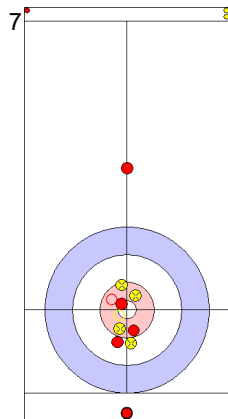

USA: PLYS C
Raise   ⤵ 100%