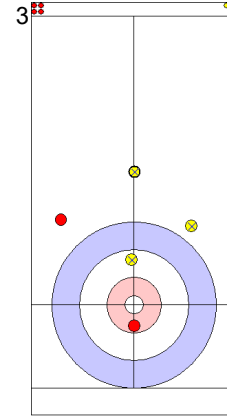

Game - Shot by Shot

End 8 **USA - United States 5 + 1 (this end) = 6** **RUS - Russia 4 + 0 (this end) = 4**

Prepositioned Stones

RUS: SIDOROVA A
Draw ⤴ 50%

USA: PERSINGER V
Wick / Soft Peeling ⤴ 100%

RUS: TIMOFEEV A
Guard ⤴ 100%

USA: PLYS C
Clearing ⤴ 100%

RUS: TIMOFEEV A
Guard ⤴ 100%

USA: PLYS C
Clearing ⤴ 100%

RUS: TIMOFEEV A
Guard ⤴ 50%

USA: PLYS C
Clearing ⤴ 100%

RUS: SIDOROVA A
Draw ⤴ 0%

	USA	RUS
Total Score	6	4
Time left	01:30	01:36

Legend:
 ⤴ Clockwise ⤵ Counter-clockwise - Not considered