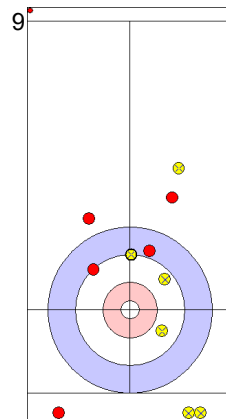

Power Play
Prepositioned Stones

RUS: SIDOROVA A
Draw ⤵ 50%

USA: PERSINGER V
Draw ⤵ 50%

RUS: TIMOFEEV A
Guard ⤵ 100%

USA: PLYS C
Double Take-out ⤵ 50%

RUS: TIMOFEEV A
Guard ⤵ 100%

USA: PLYS C
Clearing ⤵ 50%

RUS: TIMOFEEV A
Draw ⤵ 100%

USA: PLYS C
Draw ⤵ 25%

RUS: SIDOROVA A
Draw ⤵ 100%

USA: PERSINGER V
Draw ⤵ 100%

	USA	RUS
Total Score	5	2
Time left		

Legend:
 ⤵ Clockwise ⤴ Counter-clockwise - Not considered

Game - Shot by Shot

End 7 ● **USA - United States** **5 + 0** (this end) = **5**