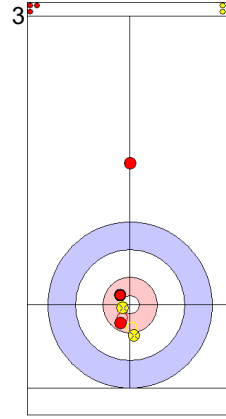

Game - Shot by Shot

End 2 ● **USA - United States** 1 + 2 (this end) = 3 ● **RUS - Russia** 0 + 0 (this end) = 0

Prepositioned Stones

USA: PERSINGER V
Draw ⤵ 75%

RUS: SIDOROVA A
Draw ⤵ 100%

USA: PLYS C
Draw ⤵ 100%

Legend:
 ⤵ Clockwise ⤴ Counter-clockwise - Not considered

Game - Shot by Shot

End 3 ● **USA - United States** **3 + 0** (this end) = **3** ● **RUS - Russia** **0 + 1** (this end) = **1**

	USA	RUS
Total Score	3	1
Time left		