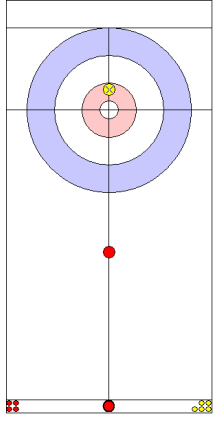

Game - Shot by Shot

End 7 ● **USA - United States** **5 + 0** (this end) = **5**

⊗ **RUS - Russia** **2 + 2** (this end) = **4**

Prepositioned Stones