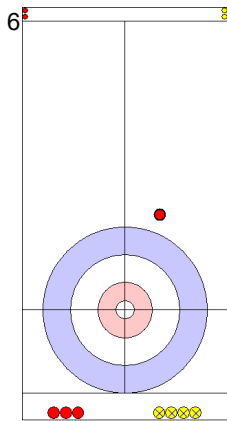

Legend:
 ↻ Clockwise ↺ Counter-clockwise - Not considered

Game - Shot by Shot

End 4 ● **USA - United States 3 + 1 (this end) = 4** ● **RUS - Russia 1 + 0 (this end) = 1**

Prepositioned Stones

RUS: SIDOROVA A
Draw ⌚ 100%

USA: PERSINGER V
Draw ⌚ 100%

RUS: TIMOFEEV A
Guard ⌚ 75%

USA: PLYS C
Clearing ⌚ 100%

RUS: TIMOFEEV A
Clearing ⌚ 100%

USA: PLYS C
Front ⌚ 100%

RUS: TIMOFEEV A
Clearing ⌚ 100%

USA: PLYS C
Draw ⌚ 100%

RUS: SIDOROVA A
Take-out ⌚ 100%

USA: PERSINGER V
Take-out ⌚ 100%

	USA	RUS
Total Score	4	1
Time left		

Legend:
 ⌚ Clockwise ⌚ Counter-clockwise - Not considered

Game - Shot by Shot

End 6 **USA - United States 4 + 1 (this end) = 5** **RUS - Russia 2 + 0 (this end) = 2**