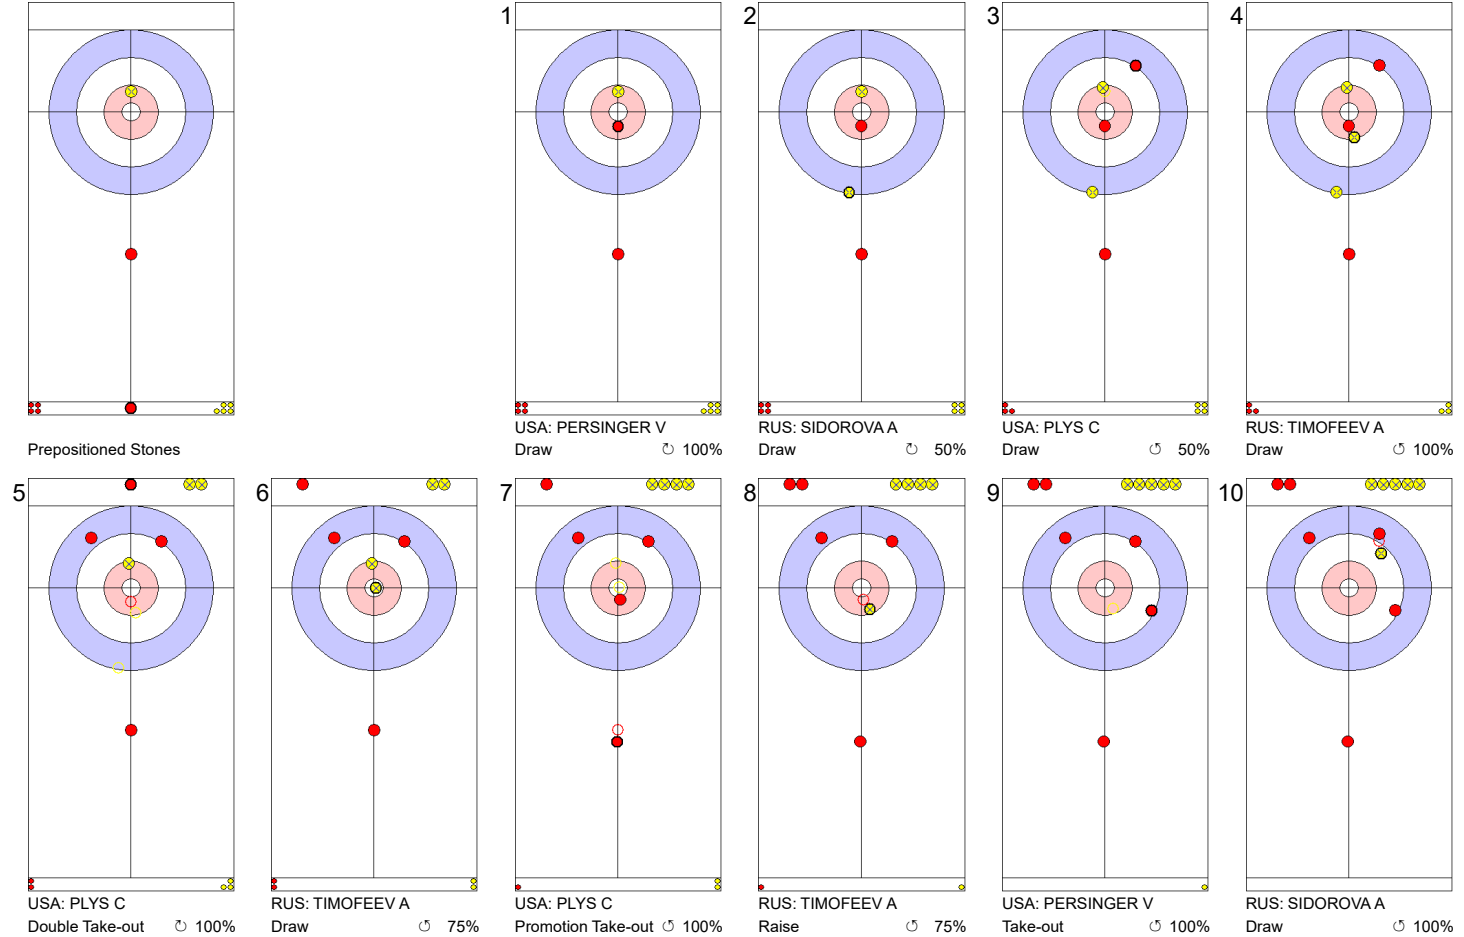

RUS: TIMOFEEV A
Draw ⤵ 100%

USA: PLYS C
Draw ⤵ 50%

RUS: TIMOFEEV A
Draw ⤵ 50%

USA: PLYS C
Raise ⤵ 100%

RUS: TIMOFEEV A
Clearing ⤵ 50%

USA: PERSINGER V
Draw ⤵ 100%

RUS: SIDOROVA A
Raise ⤵ 0%

	USA	RUS
Total Score	3	0
Time left		

Legend:
 ⤵ Clockwise ⤴ Counter-clockwise - Not considered

Game - Shot by Shot

End 3 ● **USA - United States** **3 + 0** (this end) = **3** ● **RUS - Russia** **0 + 1** (this end) = **1**

	USA	RUS
Total Score	3	1
Time left		

Legend:
 ↻ Clockwise ↺ Counter-clockwise - Not considered

Game - Shot by Shot

End 4 ● **USA - United States 3 + 1 (this end) = 4** ● **RUS - Russia 1 + 0 (this end) = 1**

Prepositioned Stones

RUS: SIDOROVA A
Draw ⌚ 100%