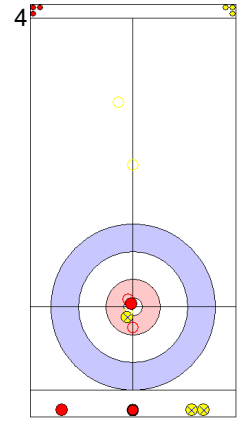

Legend:
 ⤵ Clockwise ⤴ Counter-clockwise - Not considered

Game - Shot by Shot

End 3 ● **USA - United States** **3 + 0** (this end) = **3** ● **RUS - Russia** **0 + 1** (this end) = **1**

	USA	RUS
Total Score	3	1
Time left		

Legend:
 ↻ Clockwise ↺ Counter-clockwise - Not considered

Game - Shot by Shot

End 4 ● **USA - United States 3 + 1 (this end) = 4** ● **RUS - Russia 1 + 0 (this end) = 1**

Prepositioned Stones

RUS: SIDOROVA A
Draw ⌚ 100%

USA: PERSINGER V
Draw ⌚ 100%

RUS: TIMOFEEV A
Guard ⌚ 75%

USA: PLYS C
Clearing ⌚ 100%

RUS: TIMOFEEV A
Clearing ⌚ 100%

USA: PLYS C
Front ⌚ 100%

RUS: TIMOFEEV A
Clearing ⌚ 100%

USA: PLYS C
Draw ⌚ 100%

RUS: SIDOROVA A
Take-out ⌚ 100%