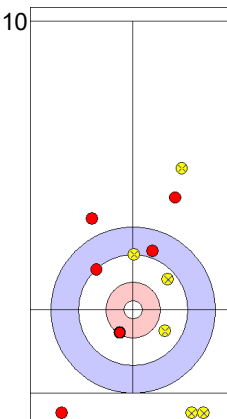

Power Play
Prepositioned Stones

RUS: SIDOROVA A
Draw ⤵ 50%

USA: PERSINGER V
Draw ⤵ 50%

RUS: TIMOFEEV A
Guard ⤵ 100%

USA: PLYS C
Double Take-out ⤵ 50%

RUS: TIMOFEEV A
Guard ⤵ 100%

USA: PLYS C
Clearing ⤵ 50%

RUS: TIMOFEEV A
Draw ⤵ 100%

USA: PLYS C
Draw ⤵ 25%

RUS: SIDOROVA A
Draw ⤵ 100%

USA: PERSINGER V
Draw ⤵ 100%

	USA	RUS
Total Score	5	2
Time left		

Legend:
 ⤵ Clockwise ⤴ Counter-clockwise - Not considered

Game - Shot by Shot

End 7 ● **USA - United States** **5 + 0** (this end) = **5**