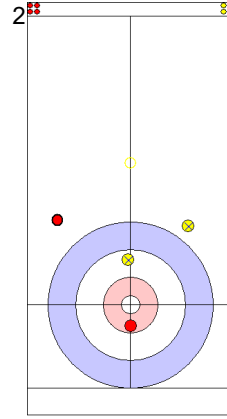

Game - Shot by Shot

End 8 **USA - United States 5 + 1 (this end) = 6** **RUS - Russia 4 + 0 (this end) = 4**

Prepositioned Stones

RUS: SIDOROVA A
Draw ⤴ 50%

USA: PERSINGER V
Wick / Soft Peeling ⤴ 100%

RUS: TIMOFEEV A
Guard ⤴ 100%

USA: PLYS C
Clearing ⤴ 100%

RUS: TIMOFEEV A
Guard ⤴ 100%

USA: PLYS C
Clearing ⤴ 100%

RUS: TIMOFEEV A
Guard ⤴ 50%

USA: PLYS C
Clearing ⤴ 100%

RUS: SIDOROVA A
Draw ⤴ 0%

	USA	RUS
Total Score	6	4
Time left	01:30	01:36

Legend:
 ⤴ Clockwise ⤵ Counter-clockwise - Not considered