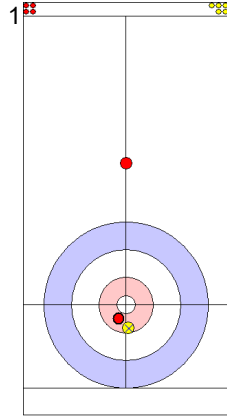

Game - Shot by Shot

End 2 ● **USA - United States** 1 + 2 (this end) = 3 ● **RUS - Russia** 0 + 0 (this end) = 0

Prepositioned Stones

USA: PERSINGER V
Draw ⤵ 75%

RUS: SIDOROVA A
Draw ⤵ 100%

USA: PLYS C
Draw ⤵ 100%

Legend:
 ⤵ Clockwise ⤴ Counter-clockwise - Not considered

Game - Shot by Shot

End 3 ● **USA - United States** **3 + 0** (this end) = **3** ● **RUS - Russia** **0 + 1** (this end) = **1**

	USA	RUS
Total Score	3	1
Time left		