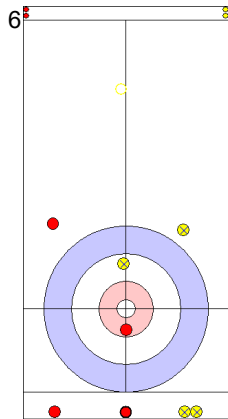

Game - Shot by Shot

End 8 **USA - United States 5 + 1 (this end) = 6** **RUS - Russia 4 + 0 (this end) = 4**

Prepositioned Stones

RUS: SIDOROVA A
Draw ⤴ 50%

USA: PERSINGER V
Wick / Soft Peeling ⤴ 100%

RUS: TIMOFEEV A
Guard ⤴ 100%

USA: PLYS C
Clearing ⤴ 100%

RUS: TIMOFEEV A
Guard ⤴ 100%

USA: PLYS C
Clearing ⤴ 100%

RUS: TIMOFEEV A
Guard ⤴ 50%

USA: PLYS C
Clearing ⤴ 100%

RUS: SIDOROVA A
Draw ⤴ 0%

	USA	RUS
Total Score	6	4
Time left	01:30	01:36

Legend:
 ⤴ Clockwise ⤵ Counter-clockwise - Not considered