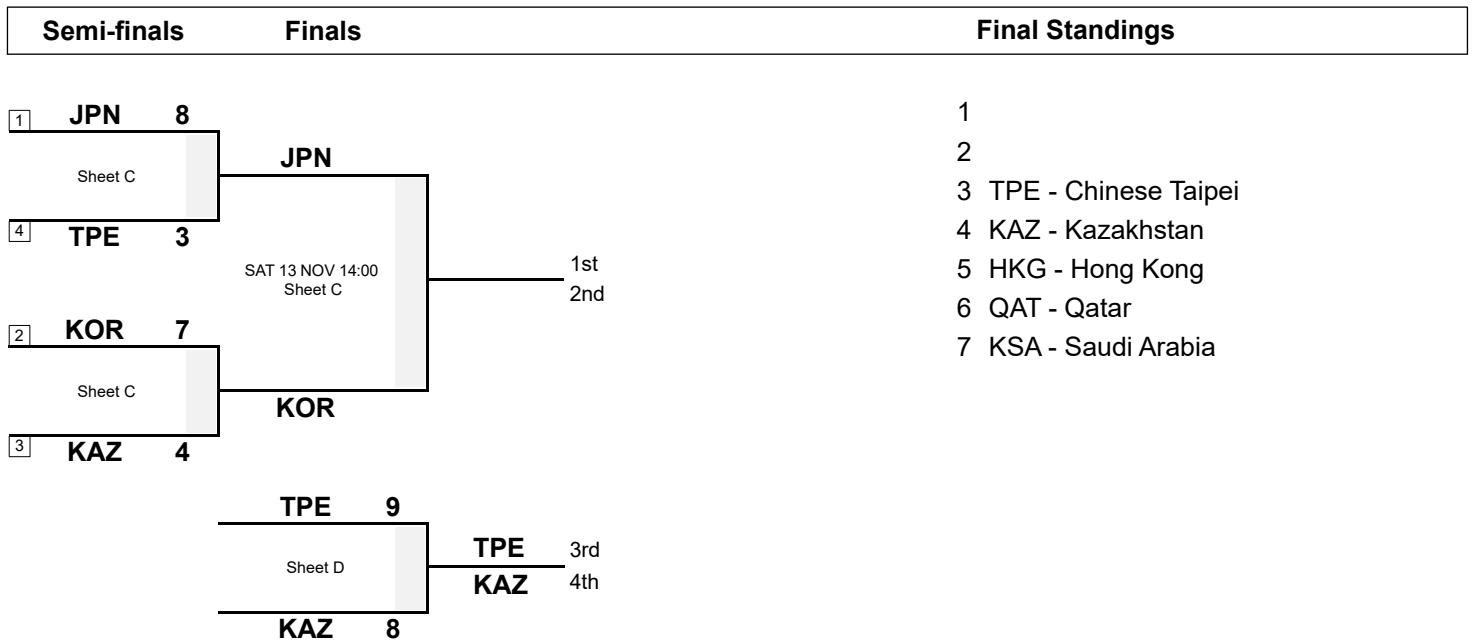

### Session Results and Standings

Sheet	Game	Team	LSFE	1	2	3	4	5	6	7	8	9	10	Extra Ends	Total
D	8	TPE - Chinese Taipei	*	0	1	0	3	0	1	0	2	0	1	1	9
	8	KAZ - Kazakhstan		1	0	1	0	2	0	2	0	2	0	0	8

### Play-offs Bracket

**Legend:**  
LSFE(\*) Last Stone First End