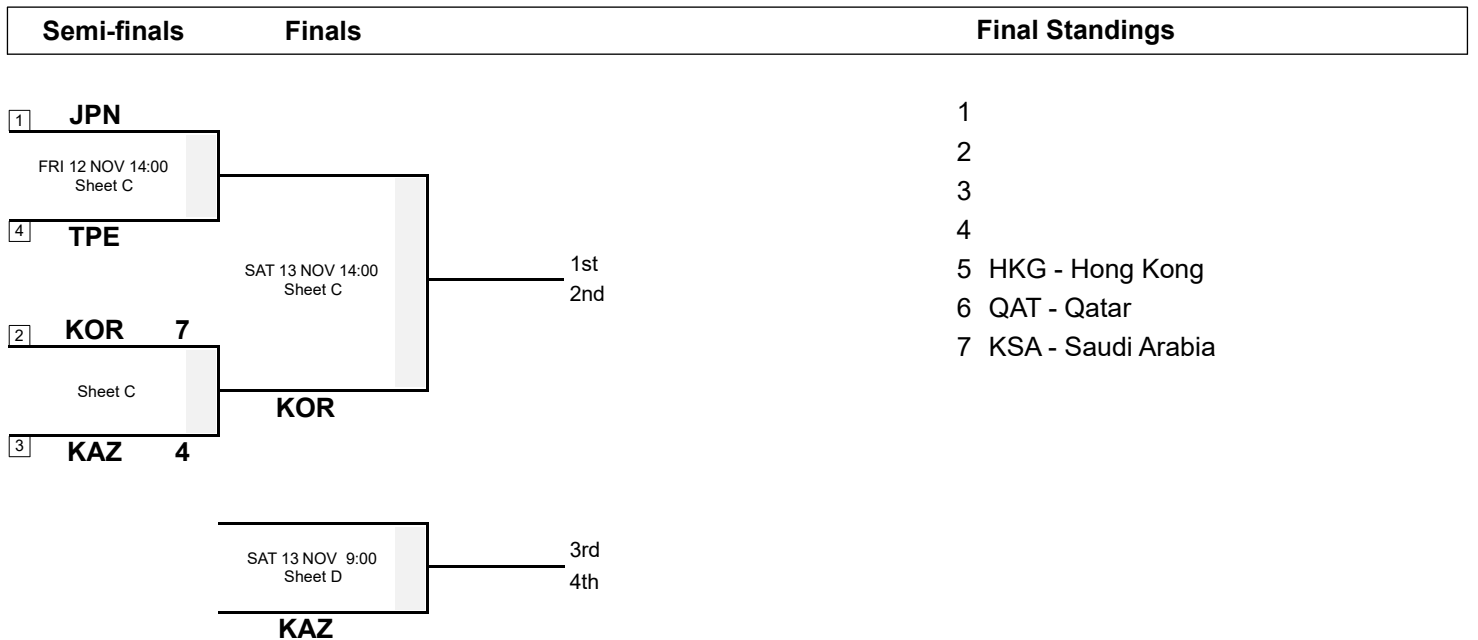

### Session Results and Standings

Sheet	Game	Team	LSFE	1	2	3	4	5	6	7	8	9	10	Extra Ends	Total
C	7	KOR - Korea	*	0	2	0	0	3	0	0	2	0	X		7
	7	KAZ - Kazakhstan		0	0	1	1	0	1	0	0	1	X		4

### Play-offs Bracket

**Legend:**  
**LSFE(\*)** Last Stone First End      **X** Unplayed/unfinished end due to concession