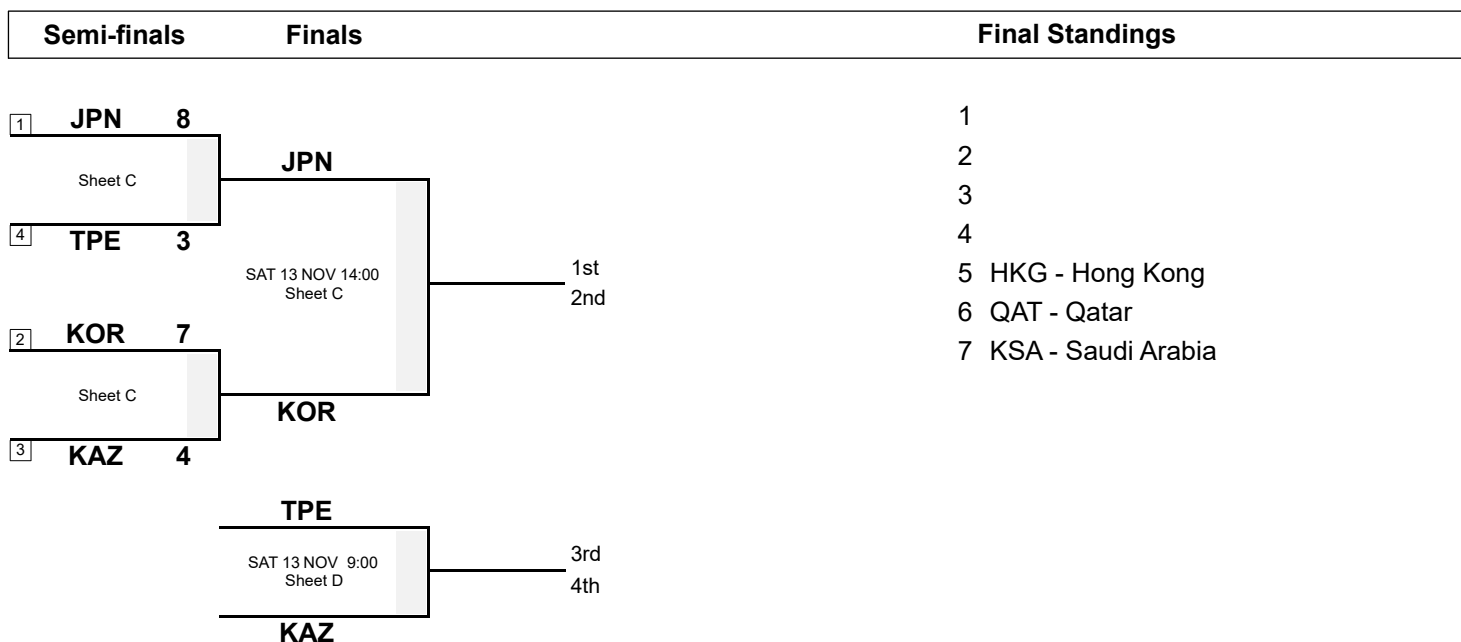

Session Results and Standings

Sheet	Game	Team	LSFE	1	2	3	4	5	6	7	8	9	10	Extra Ends	Total
C	7	TPE - Chinese Taipei		0	0	0	1	0	1	0	1	X	X		3
	7	JPN - Japan	*	1	0	3	0	2	0	2	0	X	X		8

Play-offs Bracket

Legend:

LSFE(*) Last Stone First End

X Unplayed/unfinished end due to concession