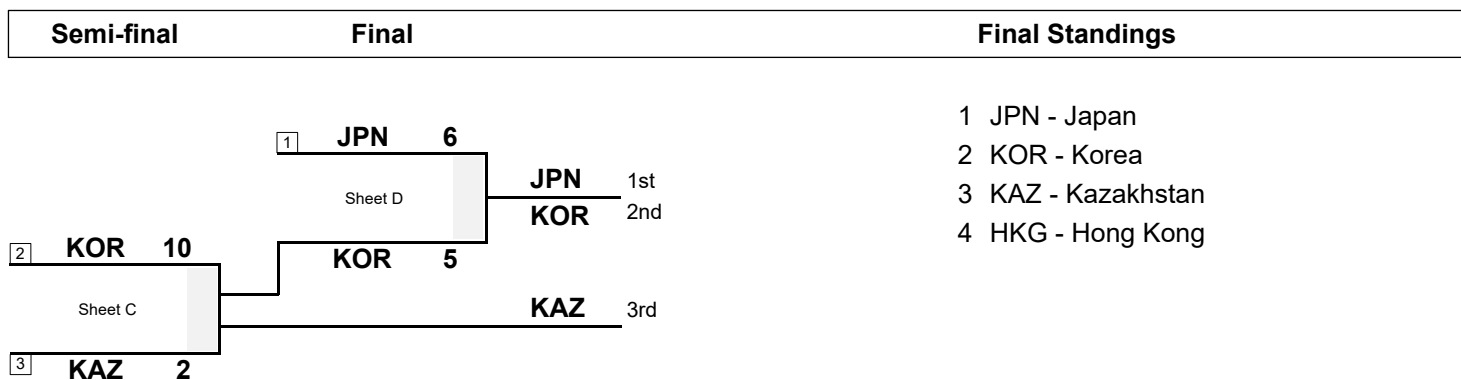

Session Results and Standings

Sheet	Game	Team	LSFE	1	2	3	4	5	6	7	8	9	10	Extra Ends	Total
D	8	KOR - Korea		1	0	0	0	3	0	0	0	1	0		5
	7	JPN - Japan	*	0	0	1	1	0	1	0	1	0	2		6

Play-offs Bracket

Legend:
LSFE(*) Last Stone First End

JPN and KOR qualified for the World Women's Curling Championship 2022 in Prince George, BC, Canada
HKG and KAZ qualified for the World Qualification Event 2022 in Lohja, Finland