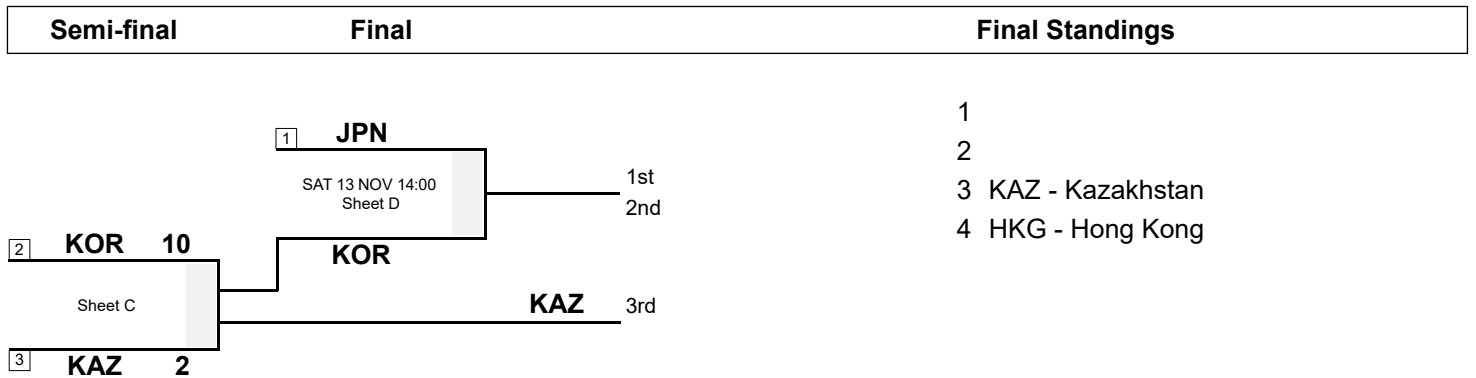

### Session Results and Standings

Sheet	Game	Team	LSFE	1	2	3	4	5	6	7	8	9	10	Extra Ends	Total
C	7	KAZ - Kazakhstan		0	0	0	0	1	0	1	0	X	X		2
	7	KOR - Korea	*	1	1	1	2	0	3	0	2	X	X		10

### Play-offs Bracket

**Legend:**

**LSFE(\*)** Last Stone First End                                 **X**   Unplayed/unfinished end due to concession