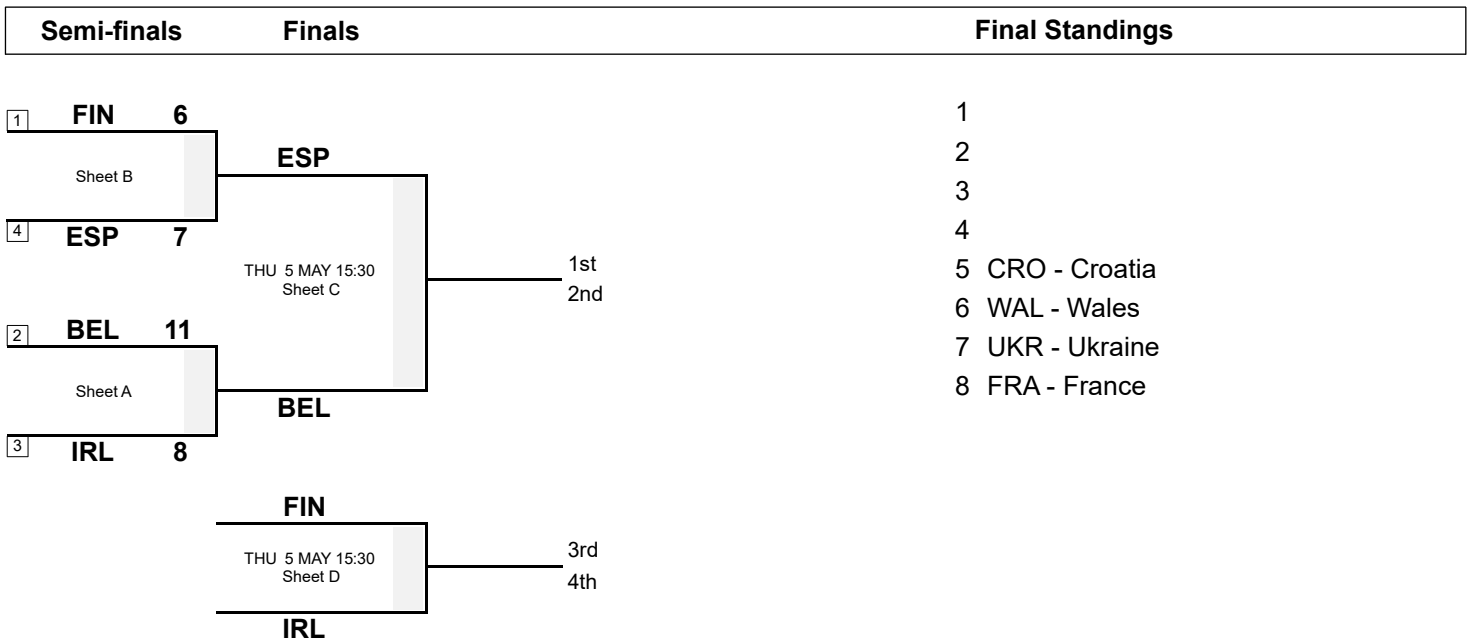

ECC-C 2022
Kaunas, Lithuania

THU 5 MAY 2022
Start Time 9:30

European Curling Championships C-Division 2022

Kauno Ledo Rūmai

Women

Semi-final

Session Results and Standings

Sheet	Game	Team	LSFE	1	2	3	4	5	6	7	8	Extra Ends	Total
A	8	IRL - Ireland		0	4	1	0	0	0	3	0		8
	8	BEL - Belgium	*	1	0	0	1	5	3	0	1		11
B	8	ESP - Spain		0	0	0	4	0	1	0	2		7
	8	FIN - Finland	*	2	0	1	0	1	0	2	0		6

Play-offs Bracket

Legend:
LSFE(*) Last Stone First End