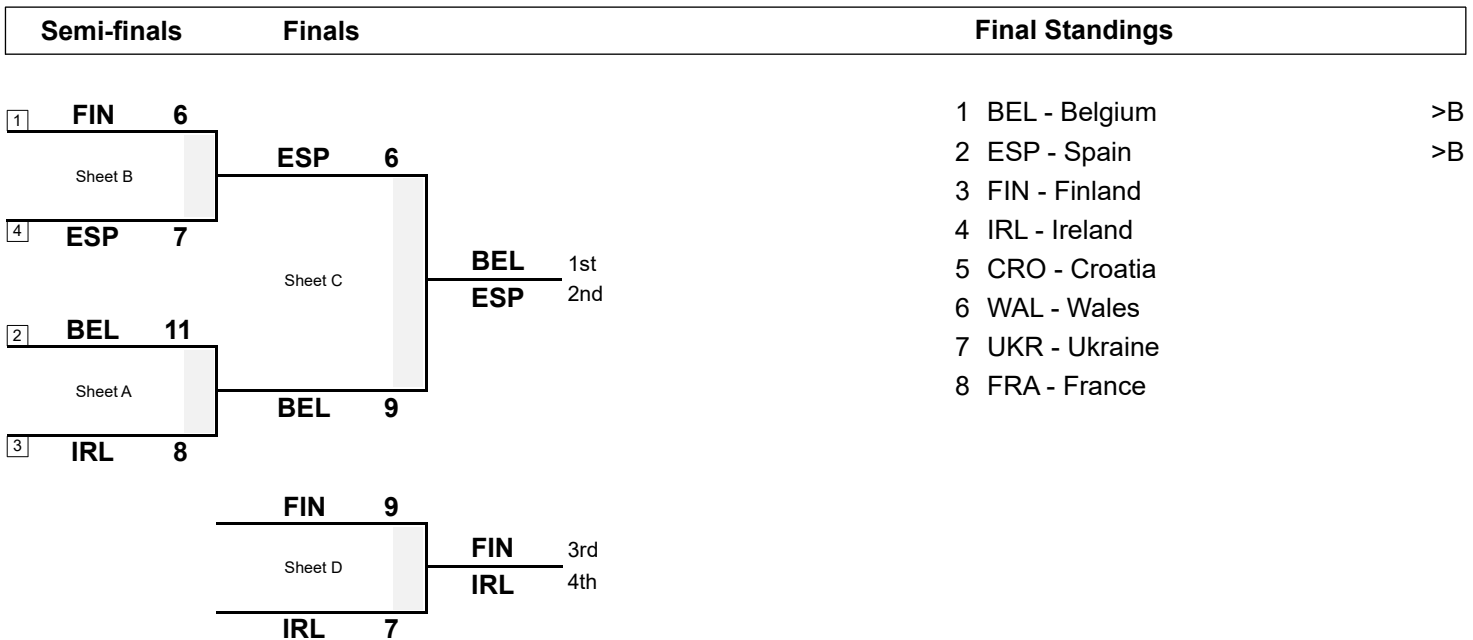

ECC-C 2022
Kaunas, Lithuania

THU 5 MAY 2022
Start Time 15:30

European Curling Championships C-Division 2022

Kauno Ledo Rūmai

Women

Finals

Session Results and Standings

Sheet	Game	Team	LSFE	1	2	3	4	5	6	7	8	Extra Ends	Total
C	9	ESP - Spain		0	3	0	0	0	1	0	2	0	6
	9	BEL - Belgium	*	1	0	2	1	1	0	1	0	3	9
D	9	IRL - Ireland	*	1	1	0	0	2	0	3	0		7
	9	FIN - Finland		0	0	3	2	0	1	0	3		9

Play-offs Bracket

Legend:

>B To B-Division

LSFE(*) Last Stone First End