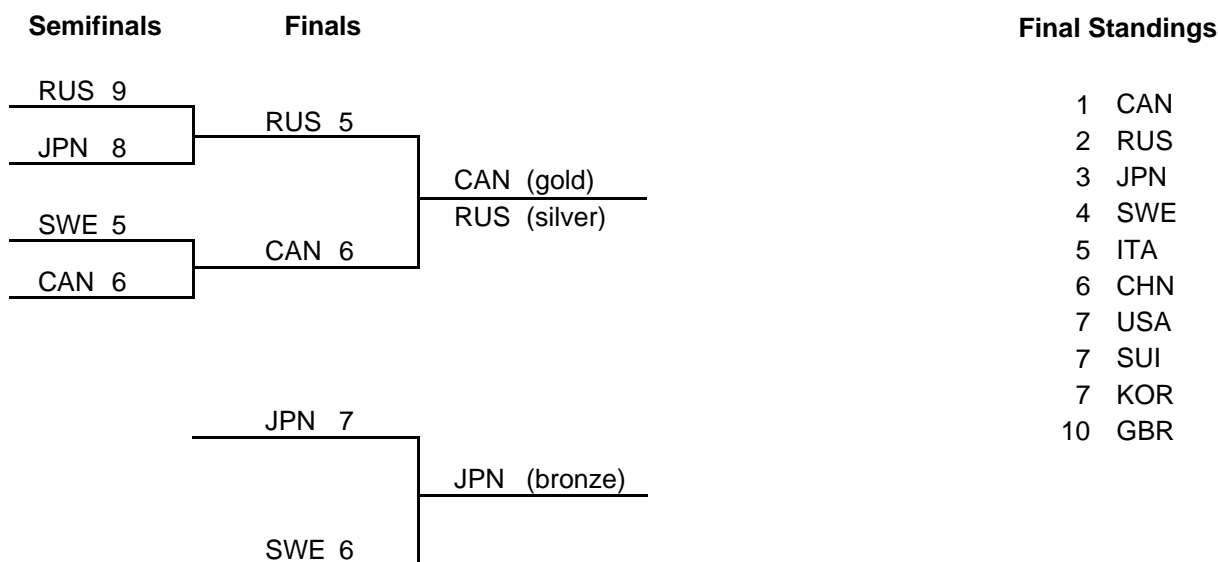

23rd WINTER UNIVERSIADE Torino 17-27 January 2007

CURLING
CURLING

WOMEN
FEMMES

GOLD MEDAL GAME
FINALE

SESSION RESULTS / RÉSULTATS DE LA SESSION

PINEROLO PALAGHIACCIO FRI 26 JAN 2007 / VEN 26 JAN 2007 START TIME / DEBUT 14:00

Sheet	Round	Team	LSFE	1	2	3	4	5	6	7	8	9	10	Extra	Ends	Total
B	11	RUS - Russian Federation		1	0	2	0	0	1	0	0	1	0			5
	11	CAN - Canada	*	0	1	0	1	0	0	2	1	0	1			6

Championship Bracket

LEGEND
LSFE (*) Last stone first end