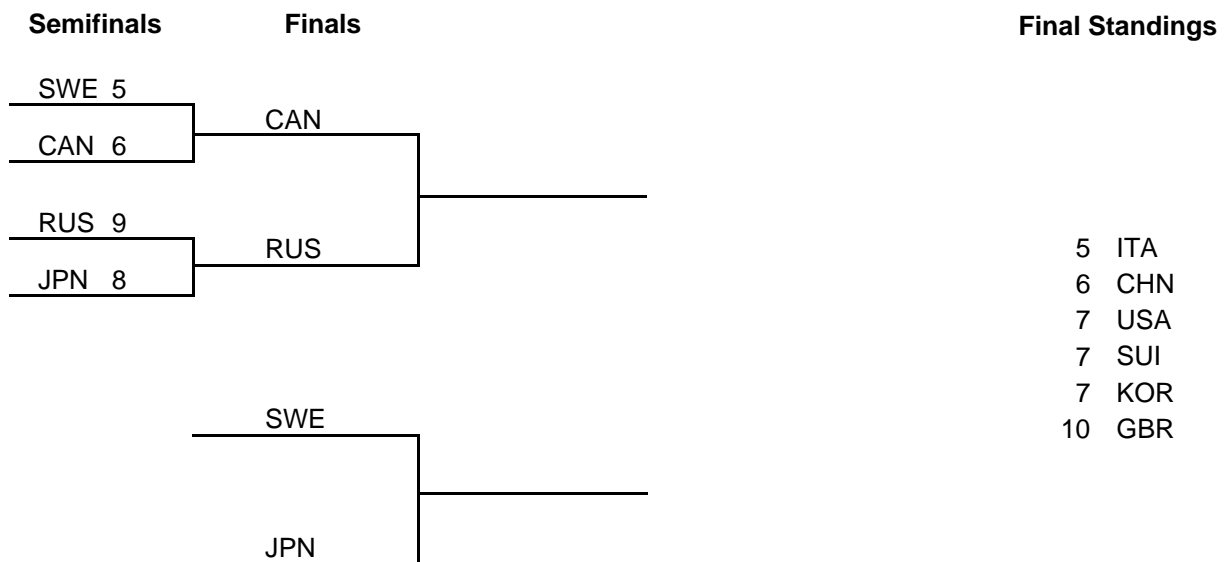

CURLING
CURLING

WOMEN
FEMMES

SEMIFINALS
DEMI-FINALES

SESSION RESULTS / RÉSULTATS DE LA SESSION

PINEROLO PALAGHIACCIO THU 25 JAN 2007 / JEU 25 JAN 2007 START TIME / DEBUT 14:00

Sheet	Round	Team	LSFE	1	2	3	4	5	6	7	8	9	10	Extra	Ends	Total
C	10	SWE - Sweden		0	1	0	0	1	1	0	1	1	0			5
	10	CAN - Canada	*	1	0	0	1	0	0	0	0	0	4			6
D	10	RUS - Russian Federation		1	0	2	0	0	3	2	0	1	0			9
	11	JPN - Japan	*	0	2	0	2	2	0	0	1	0	1			8

Championship Bracket

LEGEND
LSFE (*) Last stone first end