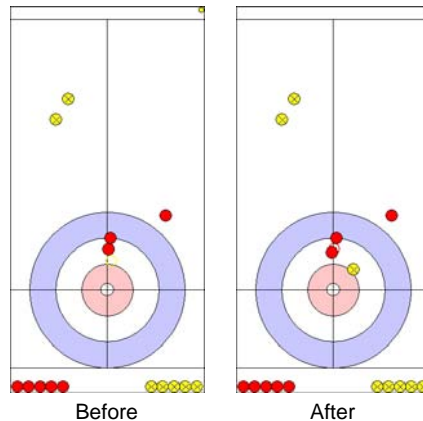

### Most Important Shot:

After a Time-out with the Coach, Russian Skip PRIVIVKOVA L decided to play the Promotion Take-Out on the 2 stones freezed in the house. Russia was shot with 2 stones, but the path to the 4ft was open. Canadian Skip GREGOR B played her Draw with lots of sweeping, but they just made it to score 1 and win the game and the Gold Medal for Canada.