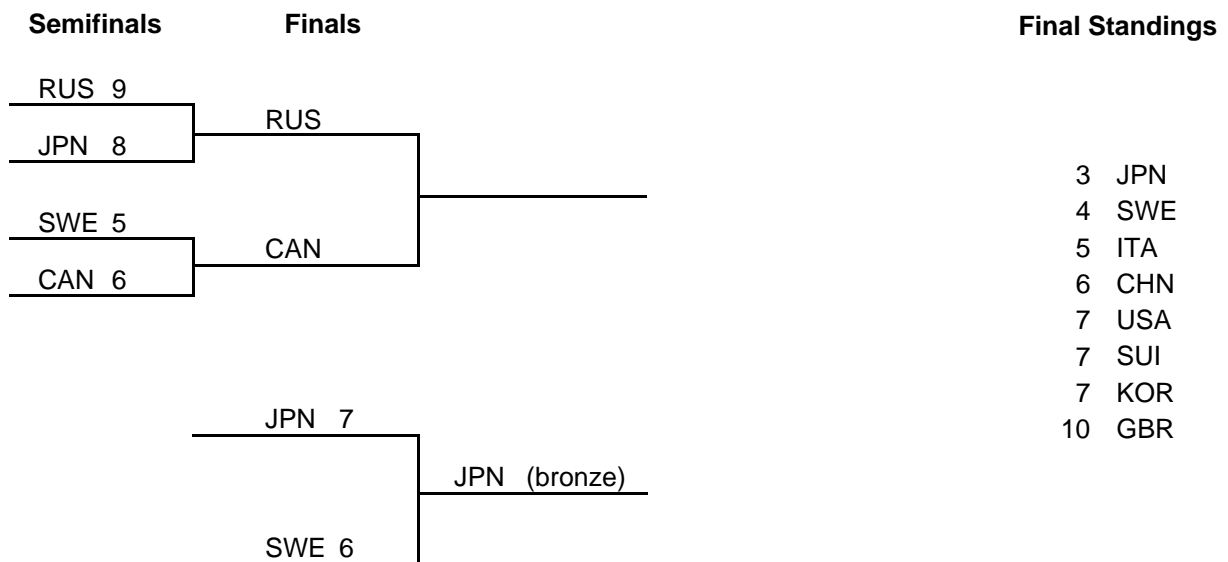

CURLING
CURLING

WOMEN
FEMMES

BRONZE MEDAL GAME
PETITE FINALE

SESSION RESULTS / RÉSULTATS DE LA SESSION

PINEROLO PALAGHIACCIO FRI 26 JAN 2007 / VEN 26 JAN 2007 START TIME / DEBUT 9:00

Sheet	Round	Team	LSFE	1	2	3	4	5	6	7	8	9	10	Extra	Ends	Total
B	12	JPN - Japan		0	1	1	1	0	2	0	1	0	0	1		7
	11	SWE - Sweden	*	0	0	0	0	2	0	2	0	1	1	0		6

Championship Bracket

LEGEND
LSFE (*) Last stone first end