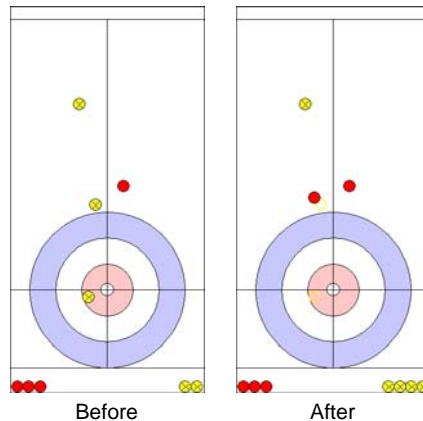

Time remaining:

(after extra end)

Time-out: end 10, stone 12; end 10, stone 14; end 11, stone 14

Time remaining:

(after extra end)

Time-out: end 9, stone 14

### Most Important Shot:

The third player for Japan MOTOHASHI M made a difficult long Double Take-Out to get her team out of trouble. If she had not made this shot, the Swedish team would have blocked the front and could have scored more than one. In the extra end, Swedish Skip VIKTORSSON S missed her final Draw and Japan won the Bronze Medal.