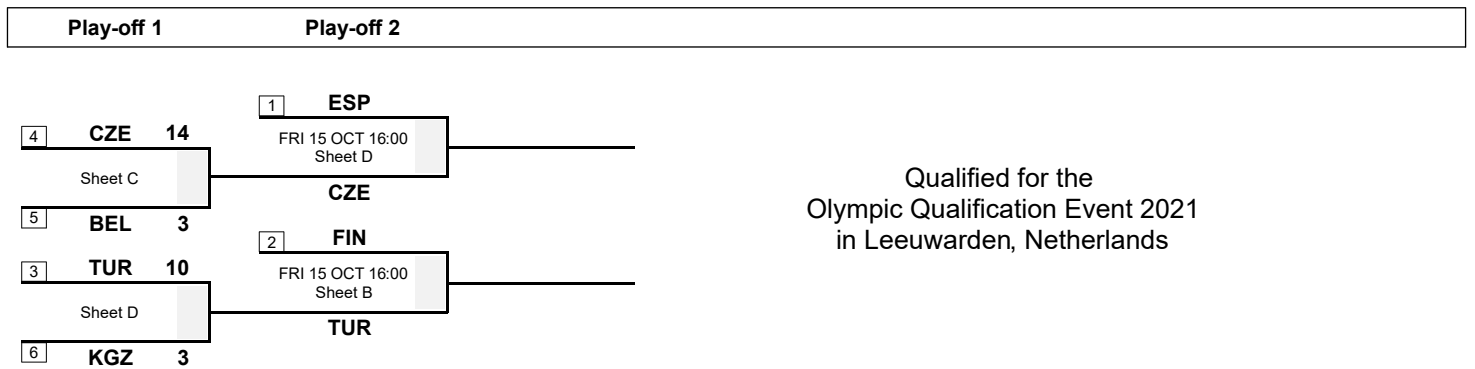

Session Results and Standings

Sheet	Game	Team	LSFE	1	2	3	4	5	6	7	8	9	10	Extra Ends	Total
C	6	BEL - Belgium		0	0	0	0	2	0	0	1	X	X		3
	6	CZE - Czech Republic	*	2	3	1	5	0	2	1	0	X	X		14
D	5	TUR - Turkey	*	2	0	0	2	0	4	2	0	X	X		10
	5	KGZ - Kyrgyzstan		0	1	0	0	1	0	0	1	X	X		3

Play-offs Bracket

Legend:

LSFE(*) Last Stone First End

X Unplayed/unfinished end due to concession