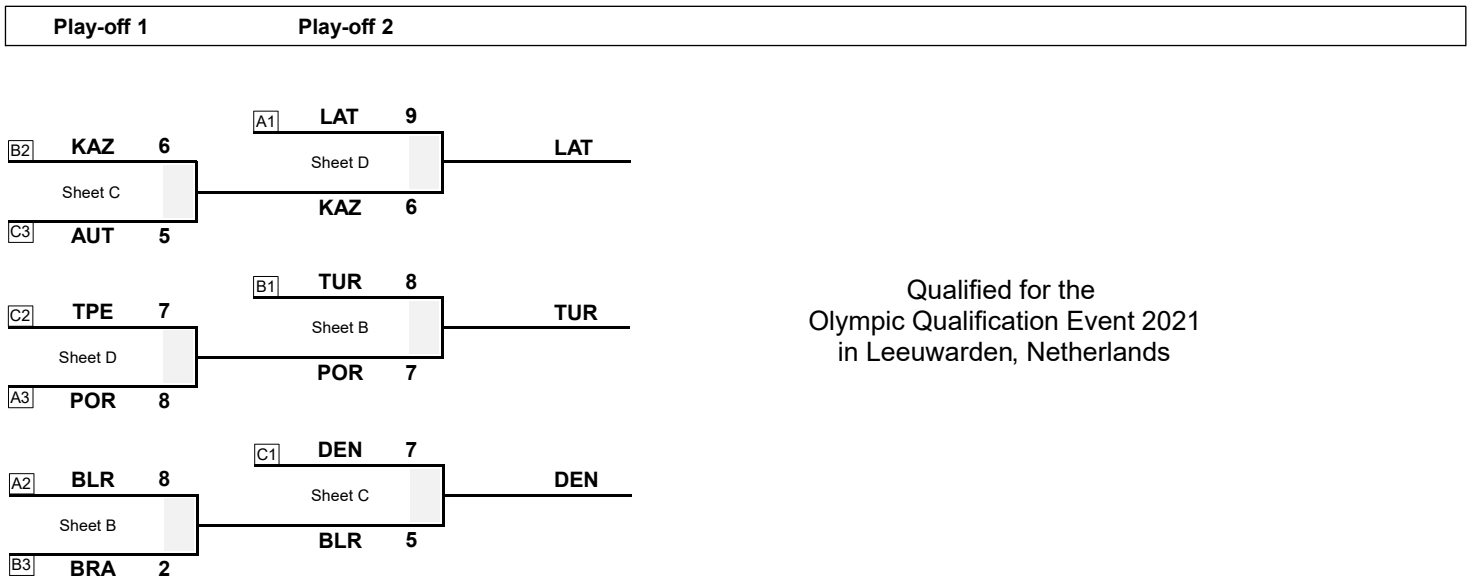

Session Results and Standings

Sheet	Game	Team	LSFE	1	2	3	4	5	6	7	8	Extra Ends	Total
B	5	TUR - Turkey	*	2	0	2	0	0	2	0	2		8
	7	POR - Portugal		0	1	0	3	1	0	2	0		7
C	5	DEN - Denmark	*	2	1	0	2	0	2	0	X		7
	7	BLR - Belarus		0	0	1	0	2	0	2	X		5
D	6	KAZ - Kazakhstan	*	0	3	0	0	2	0	1	X		6
	6	LAT - Latvia		3	0	2	1	0	3	0	X		9

Play-offs Bracket

Legend:
 Power Play **LSFE(*)** Last Stone First End **X** Unplayed/unfinished end due to concession