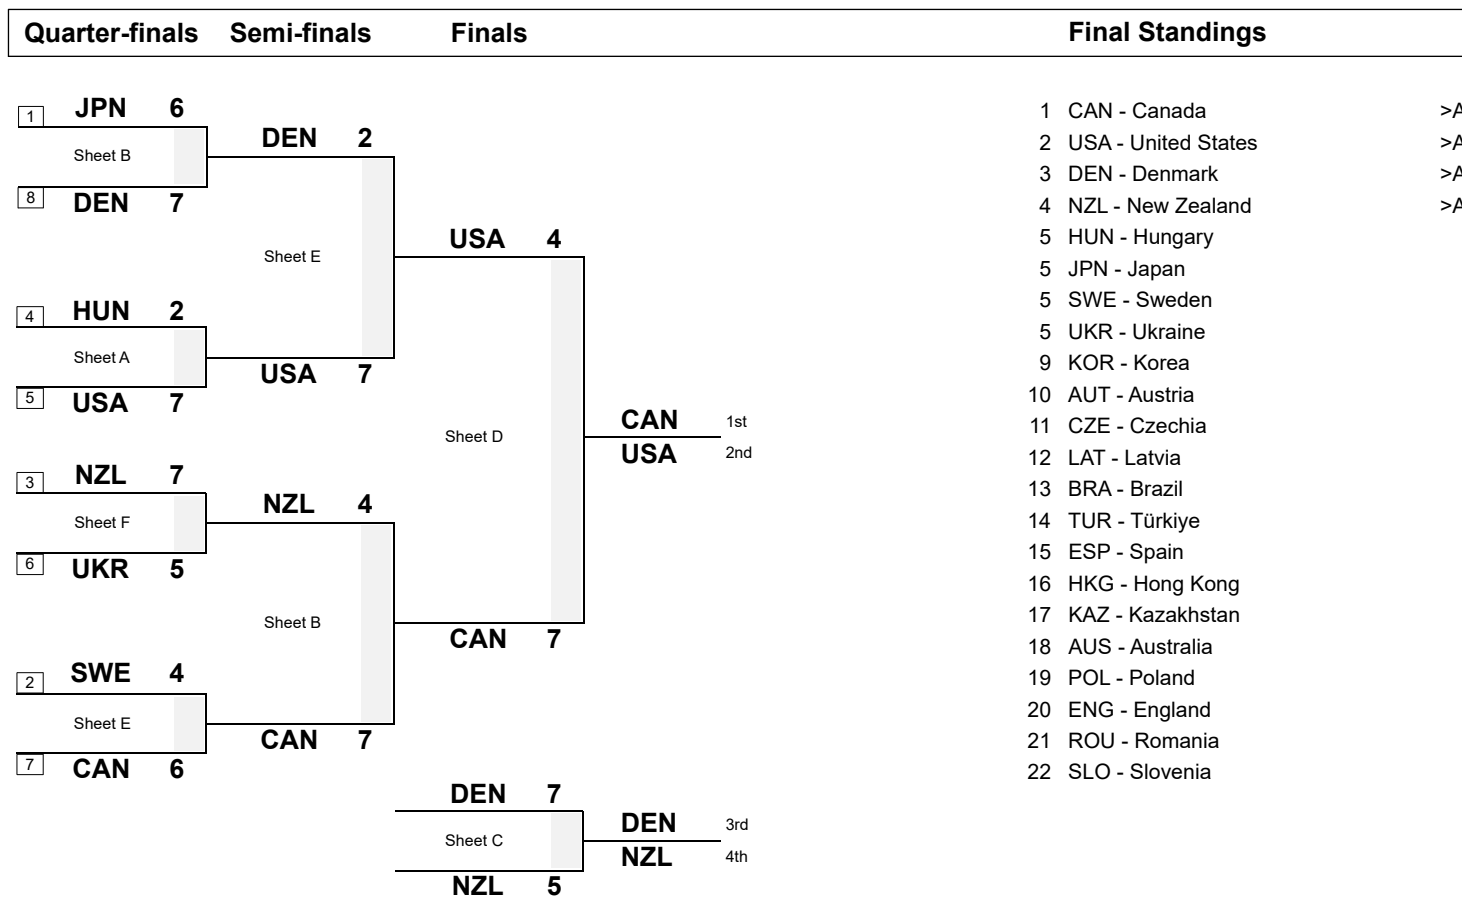

Session Results and Standings

Sheet	Team	LSD/LSFE	1	2	3	4	5	6	7	8	Extra Ends	Total
C	DEN - Denmark	60.5cm *	0	0	2	1	0	2	2	0		7
	NZL - New Zealand	67.6cm	1	1	0	0	2	0	0	1		5
D	CAN - Canada	9.7cm *	2	0	2	0	1	0	0	2		7
	USA - United States	221.1cm	0	1	0	1	0	1	1	0		4

Play-offs Bracket

Legend:

>A To A-Division

LSD Last Stone Draw

LSFE(*) Last Stone First End