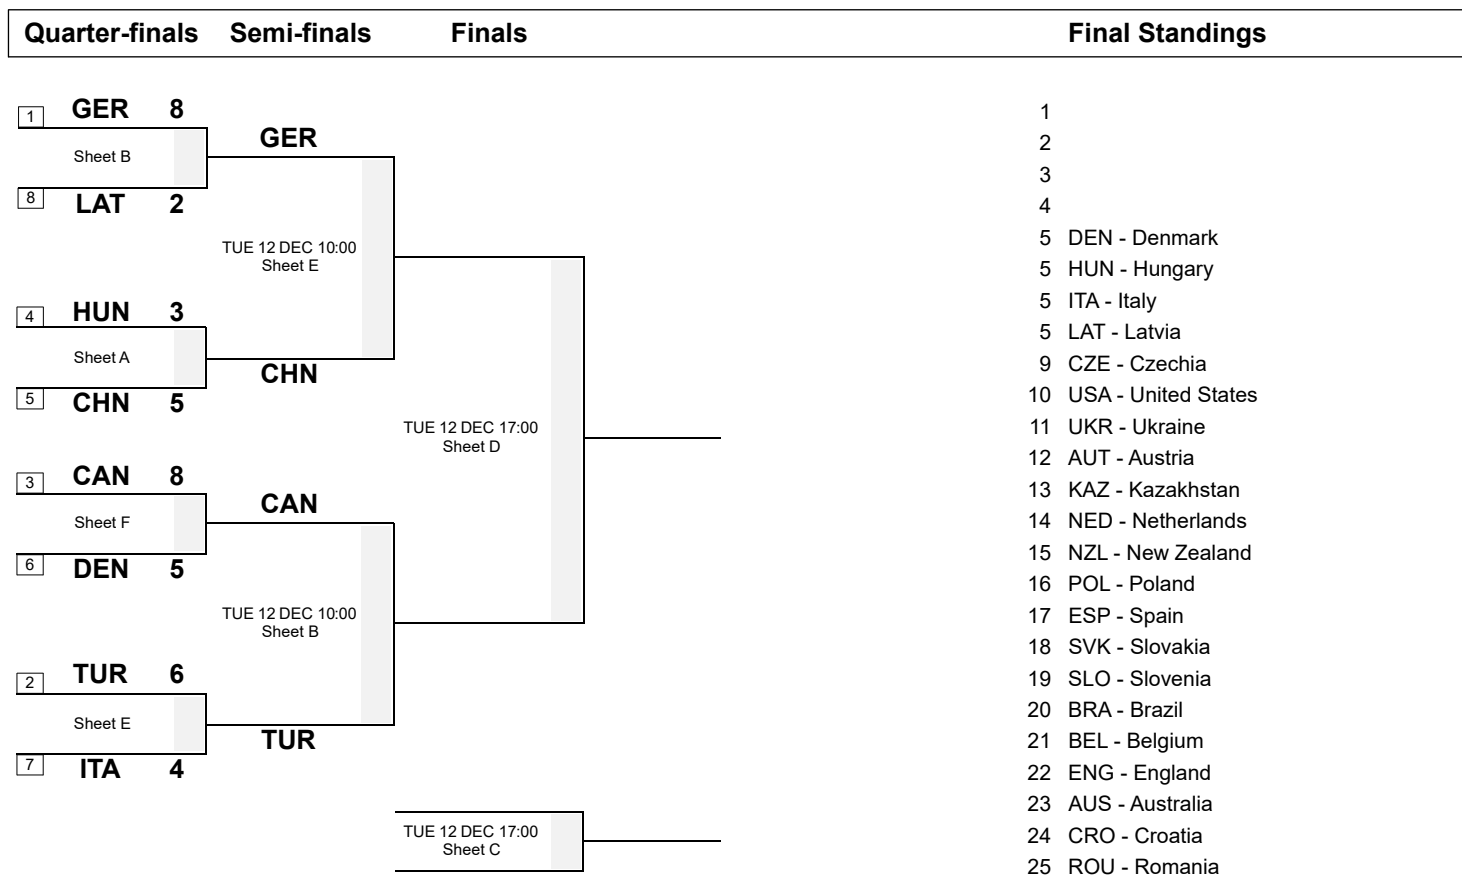

Session Results and Standings

Sheet	Team	LSD/LSFE	1	2	3	4	5	6	7	8	Extra Ends	Total
A	HUN - Hungary	204.0cm	0	1	0	1	0	0	1	0		3
	CHN - China	45.7cm *	0	0	2	0	0	1	0	2		5
B	GER - Germany	247.4cm	0	0	2	0	2	2	2	X		8
	LAT - Latvia	116.1cm *	0	1	0	1	0	0	0	X		2
E	TUR - Türkiye	73.1cm *	1	1	0	0	2	0	0	2		6
	ITA - Italy	110.1cm	0	0	0	2	0	1	1	0		4
F	CAN - Canada	205.2cm	0	2	1	0	1	0	1	0	3	8
	DEN - Denmark	128.5cm *	1	0	0	1	0	1	0	2	0	5

Play-offs Bracket

Legend:

>A To A-Division **LSD** Last Stone Draw **LSFE(*)** Last Stone First End
X Unplayed/unfinished end due to concession