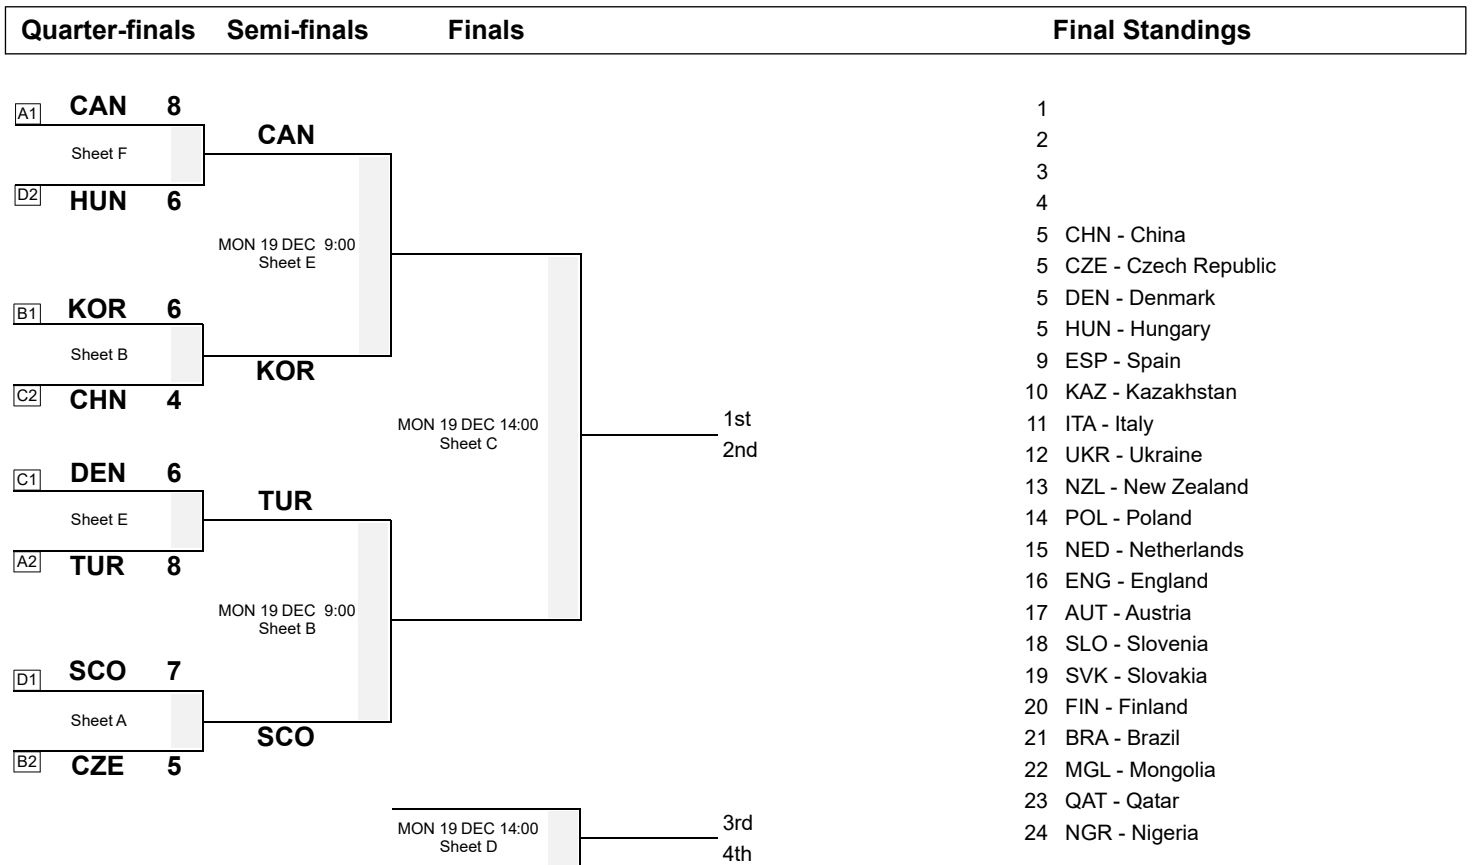

Session Results and Standings

Sheet	Game	Team	LSFE	1	2	3	4	5	6	7	8	Extra Ends	Total
A	6	CZE - Czech Republic		0	0	2	0	0	1	0	2		5
	6	SCO - Scotland	*	1	0	0	2	3	0	1	0		7
B	6	CHN - China		2	0	0	0	0	1	1	0		4
	6	KOR - Korea	*	0	1	0	2	0	0	0	3		6
E	6	DEN - Denmark		0	1	1	1	0	0	3	0		6
	6	TUR - Türkiye	*	1	0	0	0	2	3	0	2		8
F	6	HUN - Hungary		0	1	0	2	1	2	0	X		6
	6	CAN - Canada	*	2	0	2	0	0	0	4	X		8

Play-offs Bracket

Legend:
An Final rank in Group A **Bn** Final rank in Group B **Cn** Final rank in Group C
Dn Final rank in Group D **LSFE(*)** Last Stone First End **X** Unplayed/unfinished end due to concession