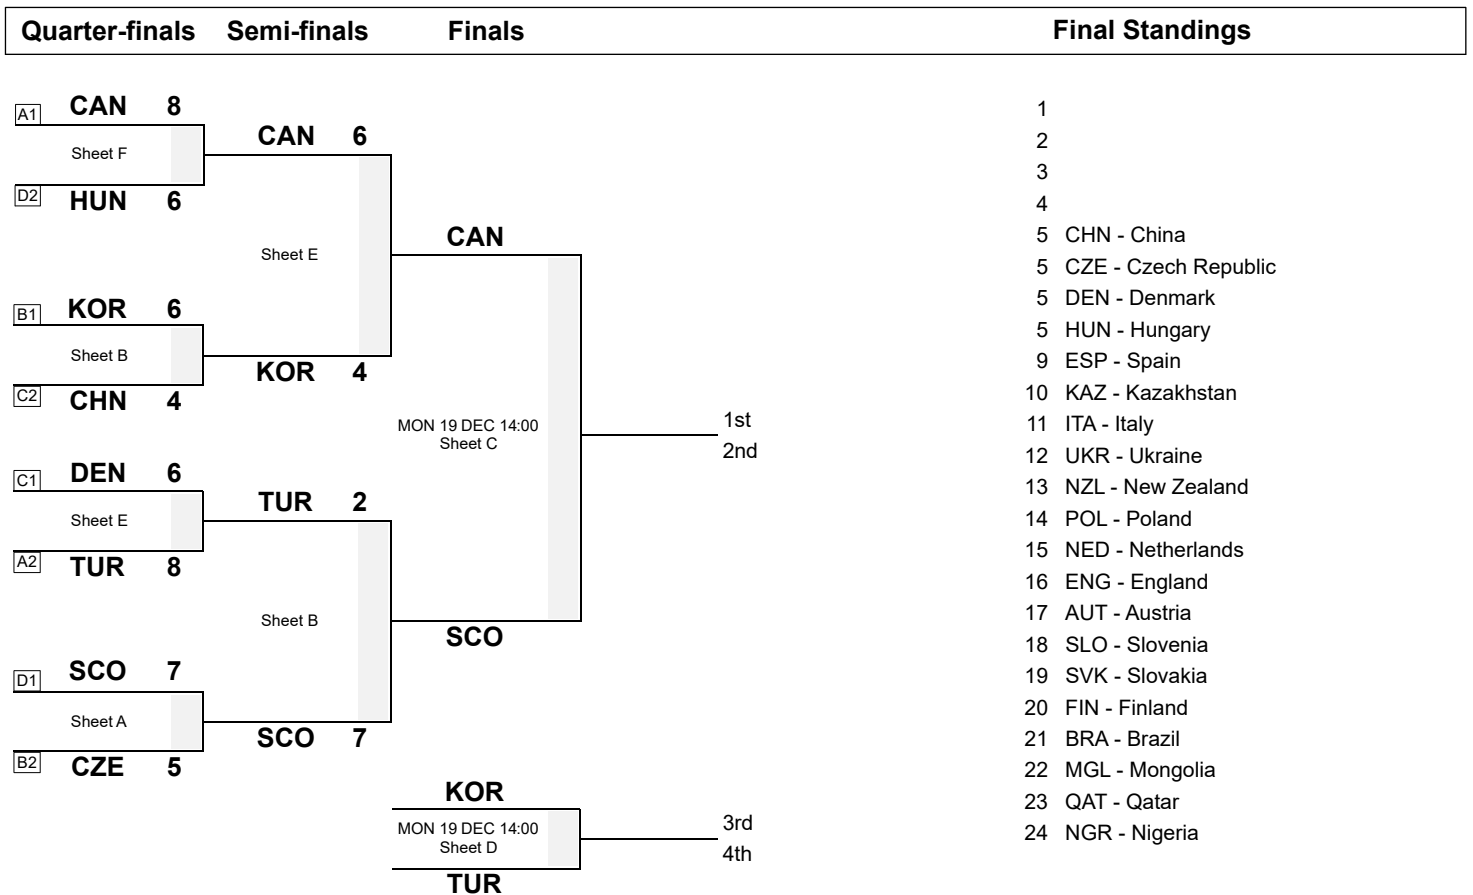

Session Results and Standings

Sheet	Game	Team	LSFE	1	2	3	4	5	6	7	8	Extra Ends	Total
B	7	SCO - Scotland		0	0	1	1	2	0	3	X		7
	7	TUR - Türkiye	*	0	1	0	0	0	1	0	X		2
E	7	CAN - Canada		1	0	0	4	0	0	1	0		6
	7	KOR - Korea	*	0	0	1	0	1	1	0	1		4

Play-offs Bracket

Legend:
An Final rank in Group A **Bn** Final rank in Group B **Cn** Final rank in Group C
Dn Final rank in Group D **LSFE(*)** Last Stone First End **X** Unplayed/unfinished end due to concession