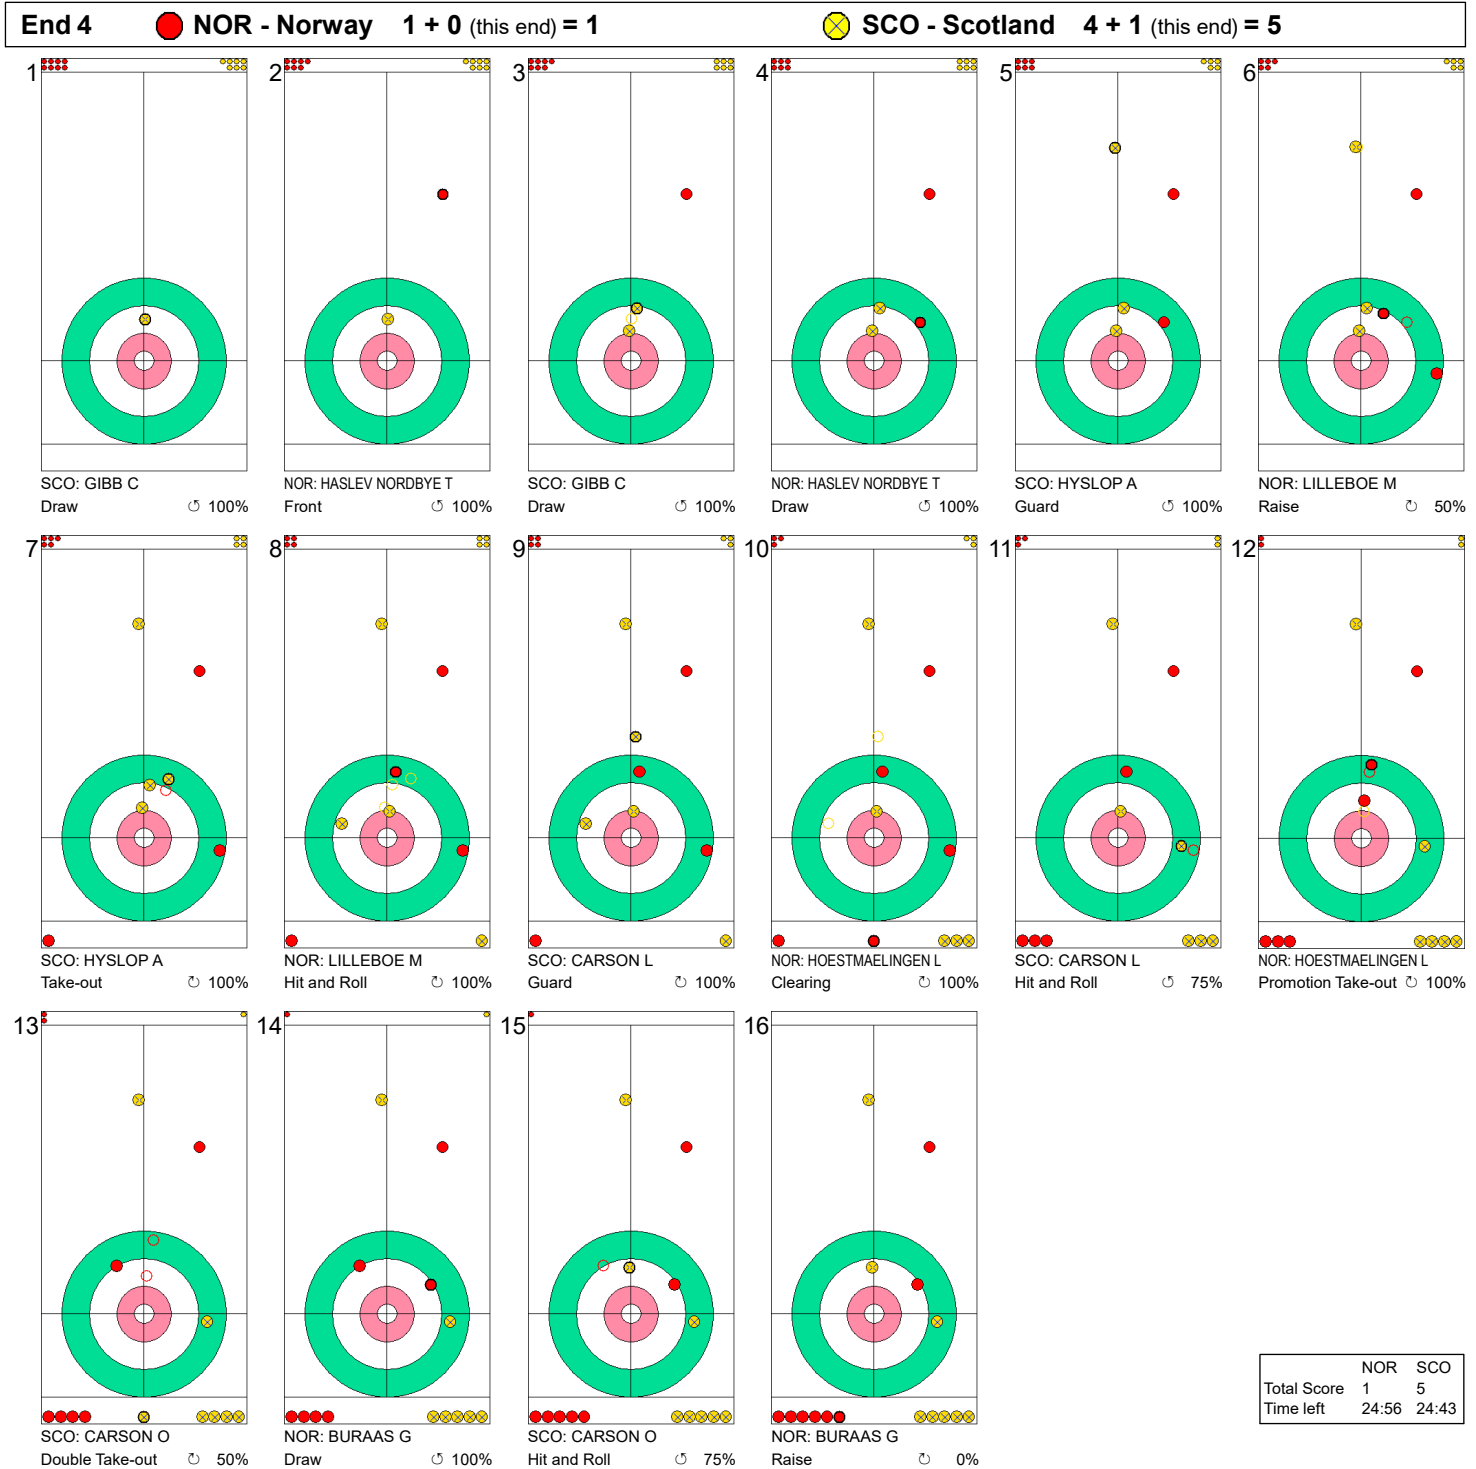

Game - Shot by Shot

Legend:
 Clockwise
  Counter-clockwise
 - Not considered

Game - Shot by Shot

Legend:
 Clockwise  Counter-clockwise - Not considered

Game - Shot by Shot

Legend:
 Clockwise
 Counter-clockwise
 - Not considered

Game - Shot by Shot

Legend:
 Clockwise Counter-clockwise - Not considered