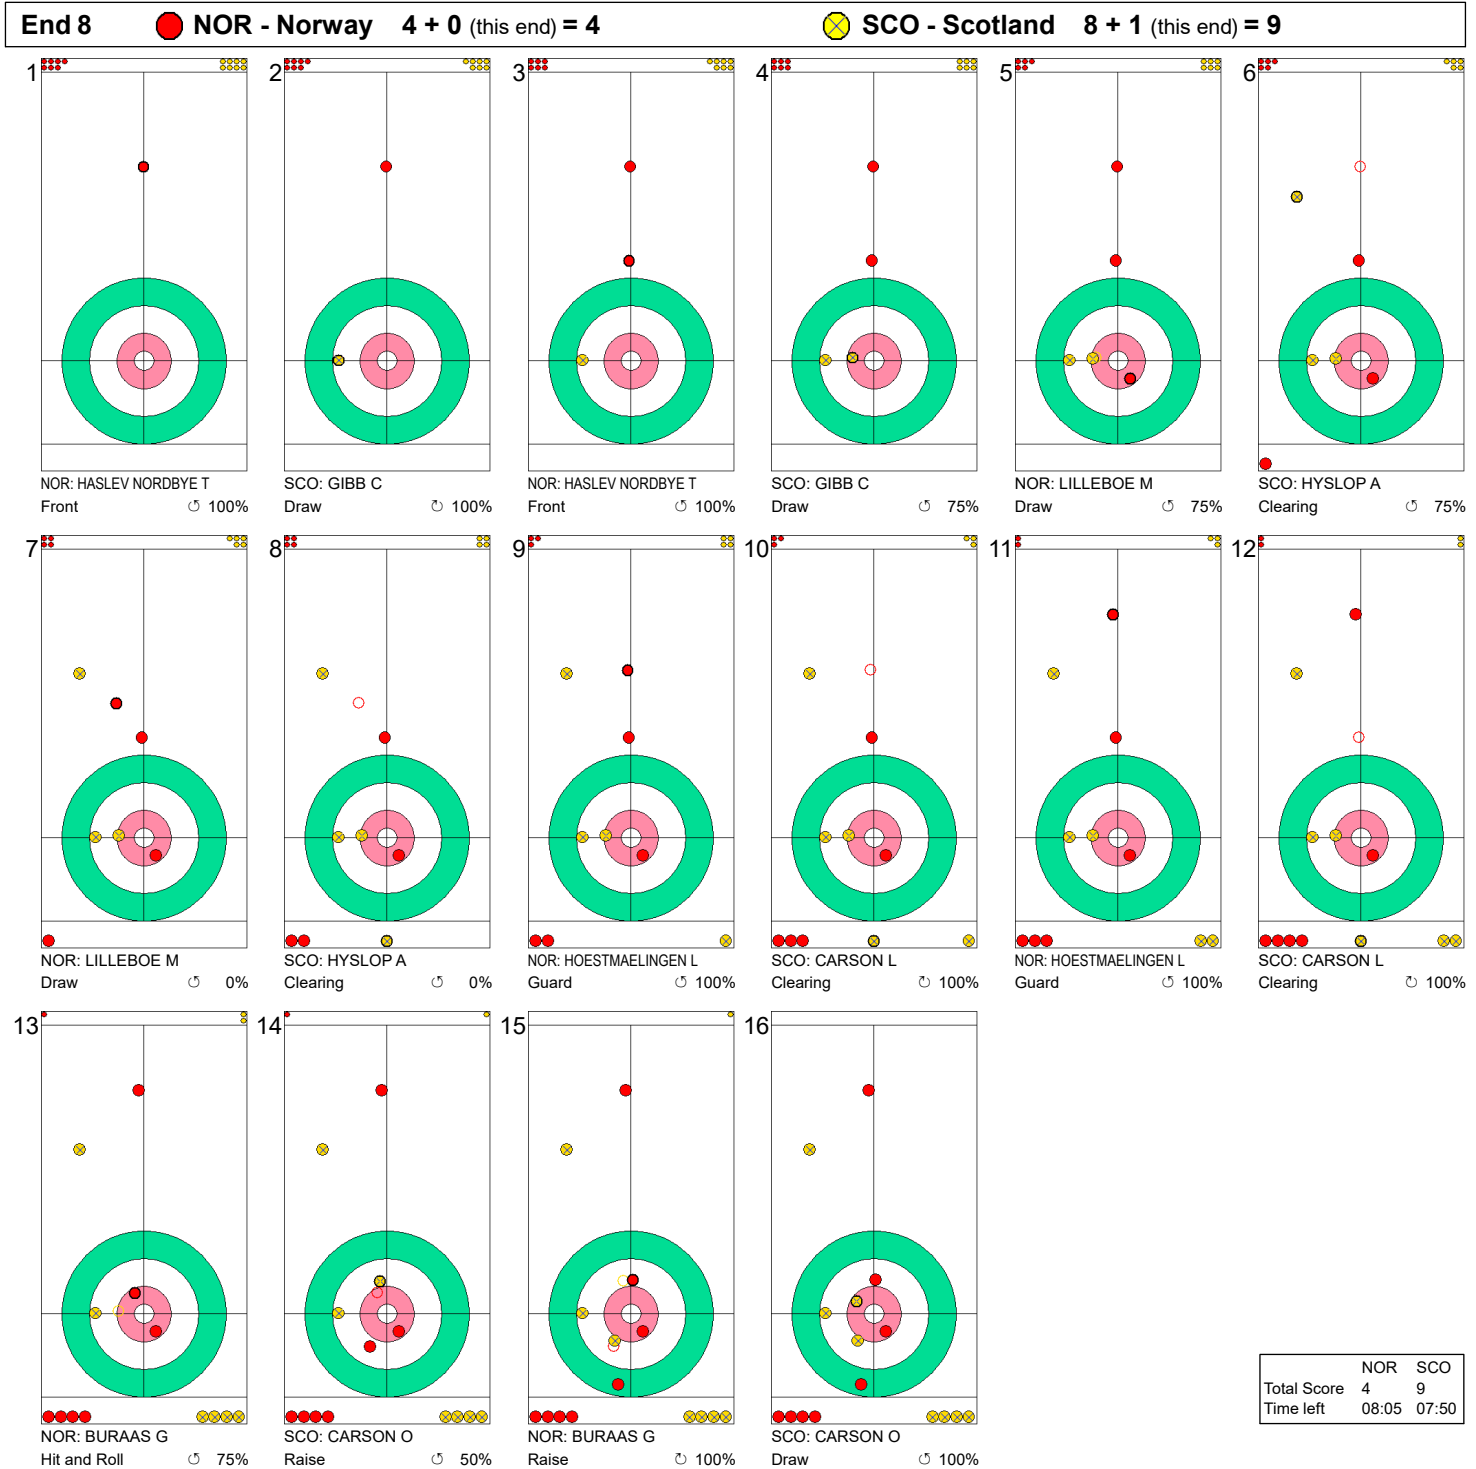

Game - Shot by Shot

Legend:
 Clockwise
  Counter-clockwise
 - Not considered

Game - Shot by Shot

Legend:
 Clockwise  Counter-clockwise - Not considered

Game - Shot by Shot

Legend:
 Clockwise
 Counter-clockwise
 - Not considered

Game - Shot by Shot

Legend:
 Clockwise Counter-clockwise - Not considered