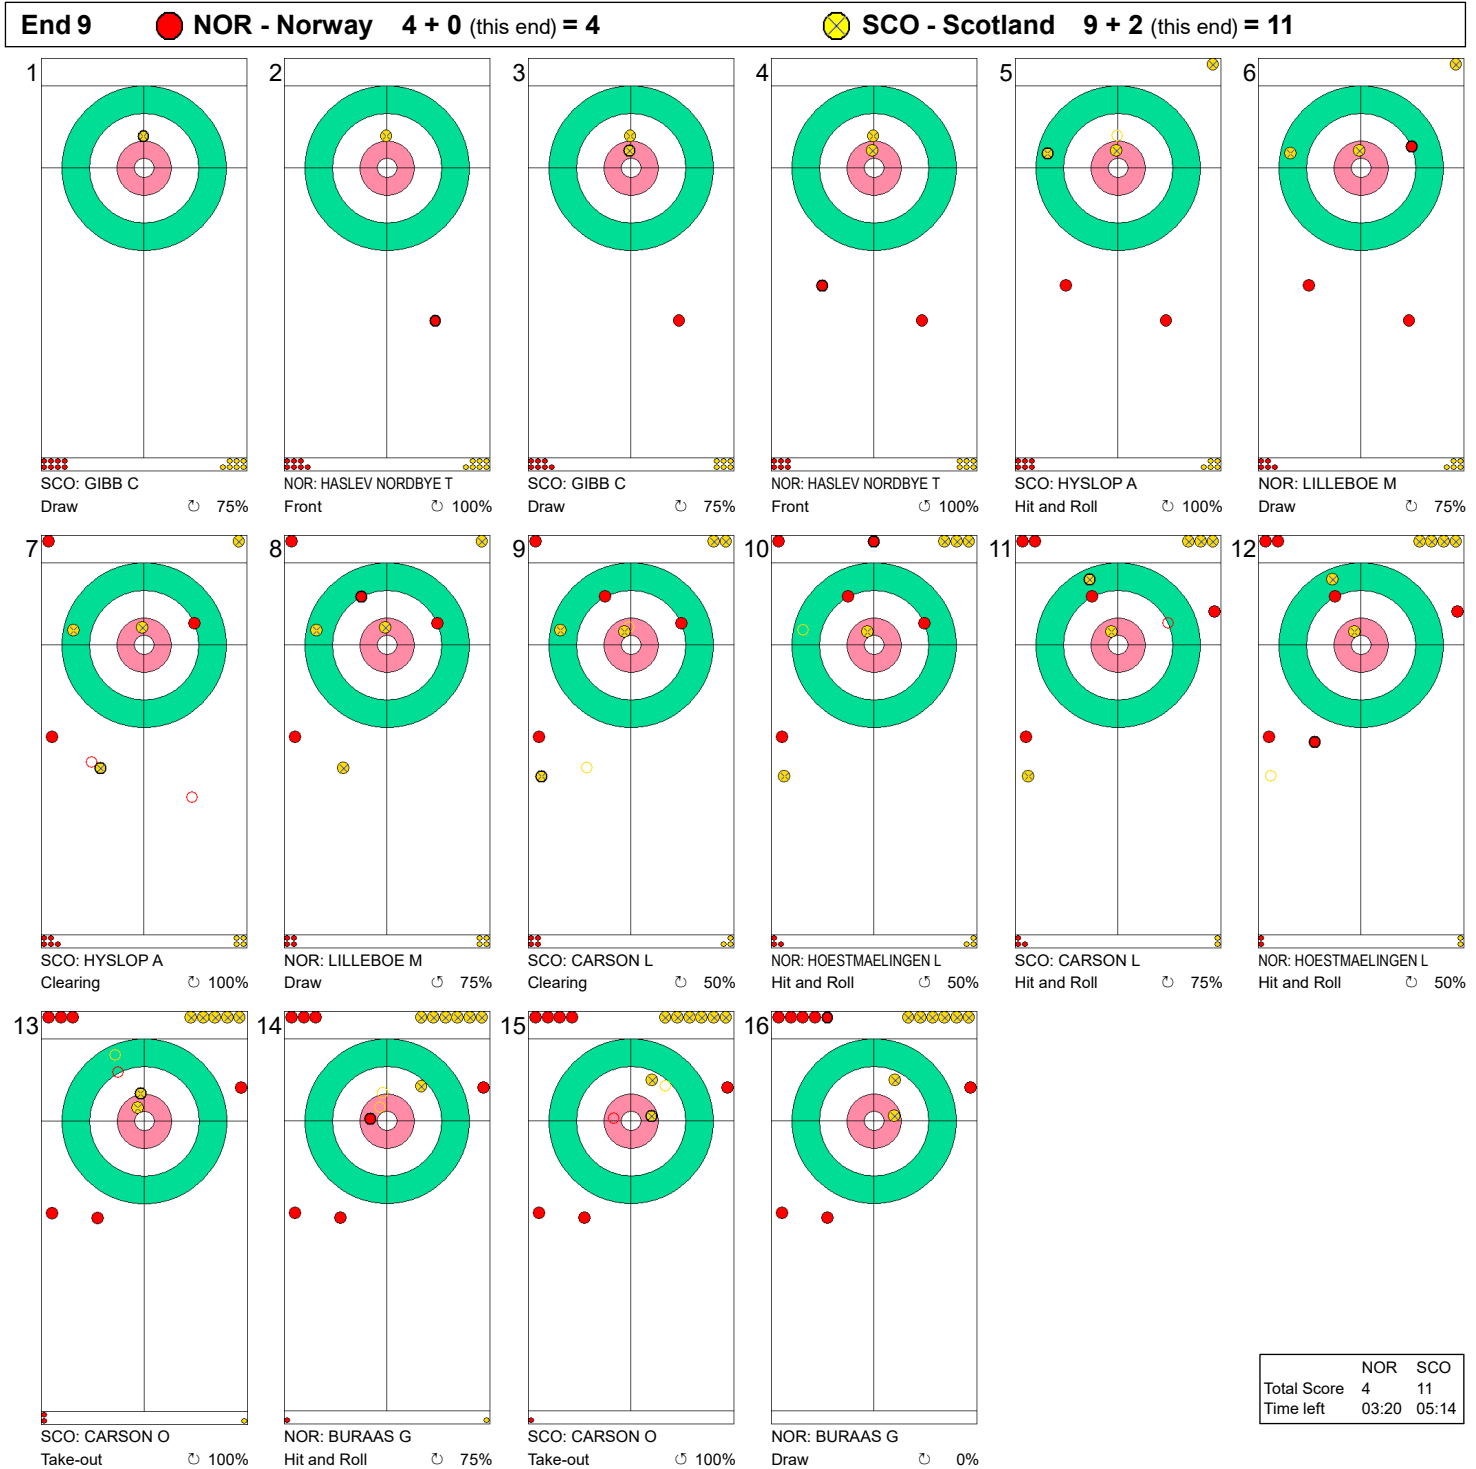

Game - Shot by Shot

Legend:
 Clockwise
  Counter-clockwise
 - Not considered

Game - Shot by Shot

Legend:
 Clockwise  Counter-clockwise - Not considered

Game - Shot by Shot

Legend:
 Clockwise
 Counter-clockwise
 - Not considered

Game - Shot by Shot

Legend:
 Clockwise Counter-clockwise - Not considered