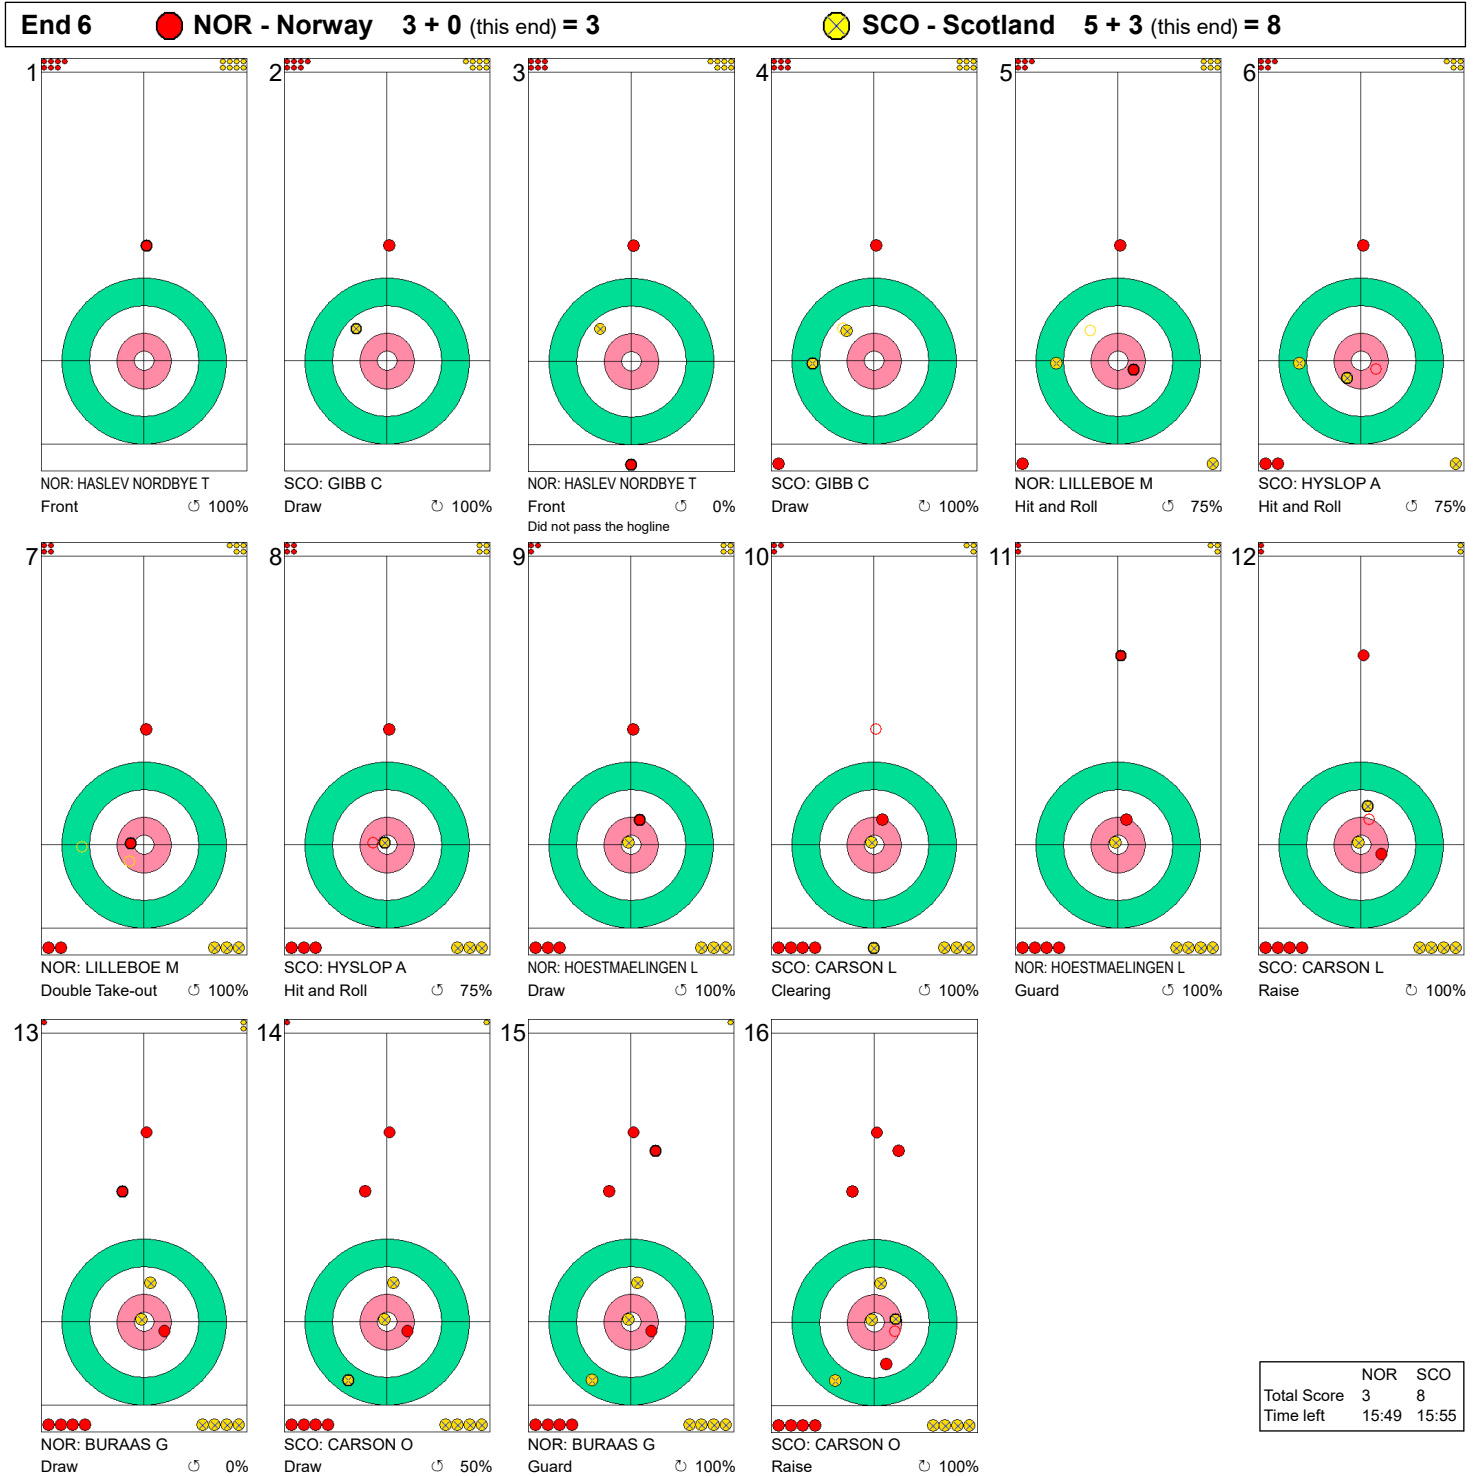

Game - Shot by Shot

Legend:
 Clockwise
  Counter-clockwise
 - Not considered

Game - Shot by Shot

Legend:
 Clockwise  Counter-clockwise - Not considered

Game - Shot by Shot

Legend:
 Clockwise
 Counter-clockwise
 - Not considered

Game - Shot by Shot

Legend:
 Clockwise Counter-clockwise - Not considered