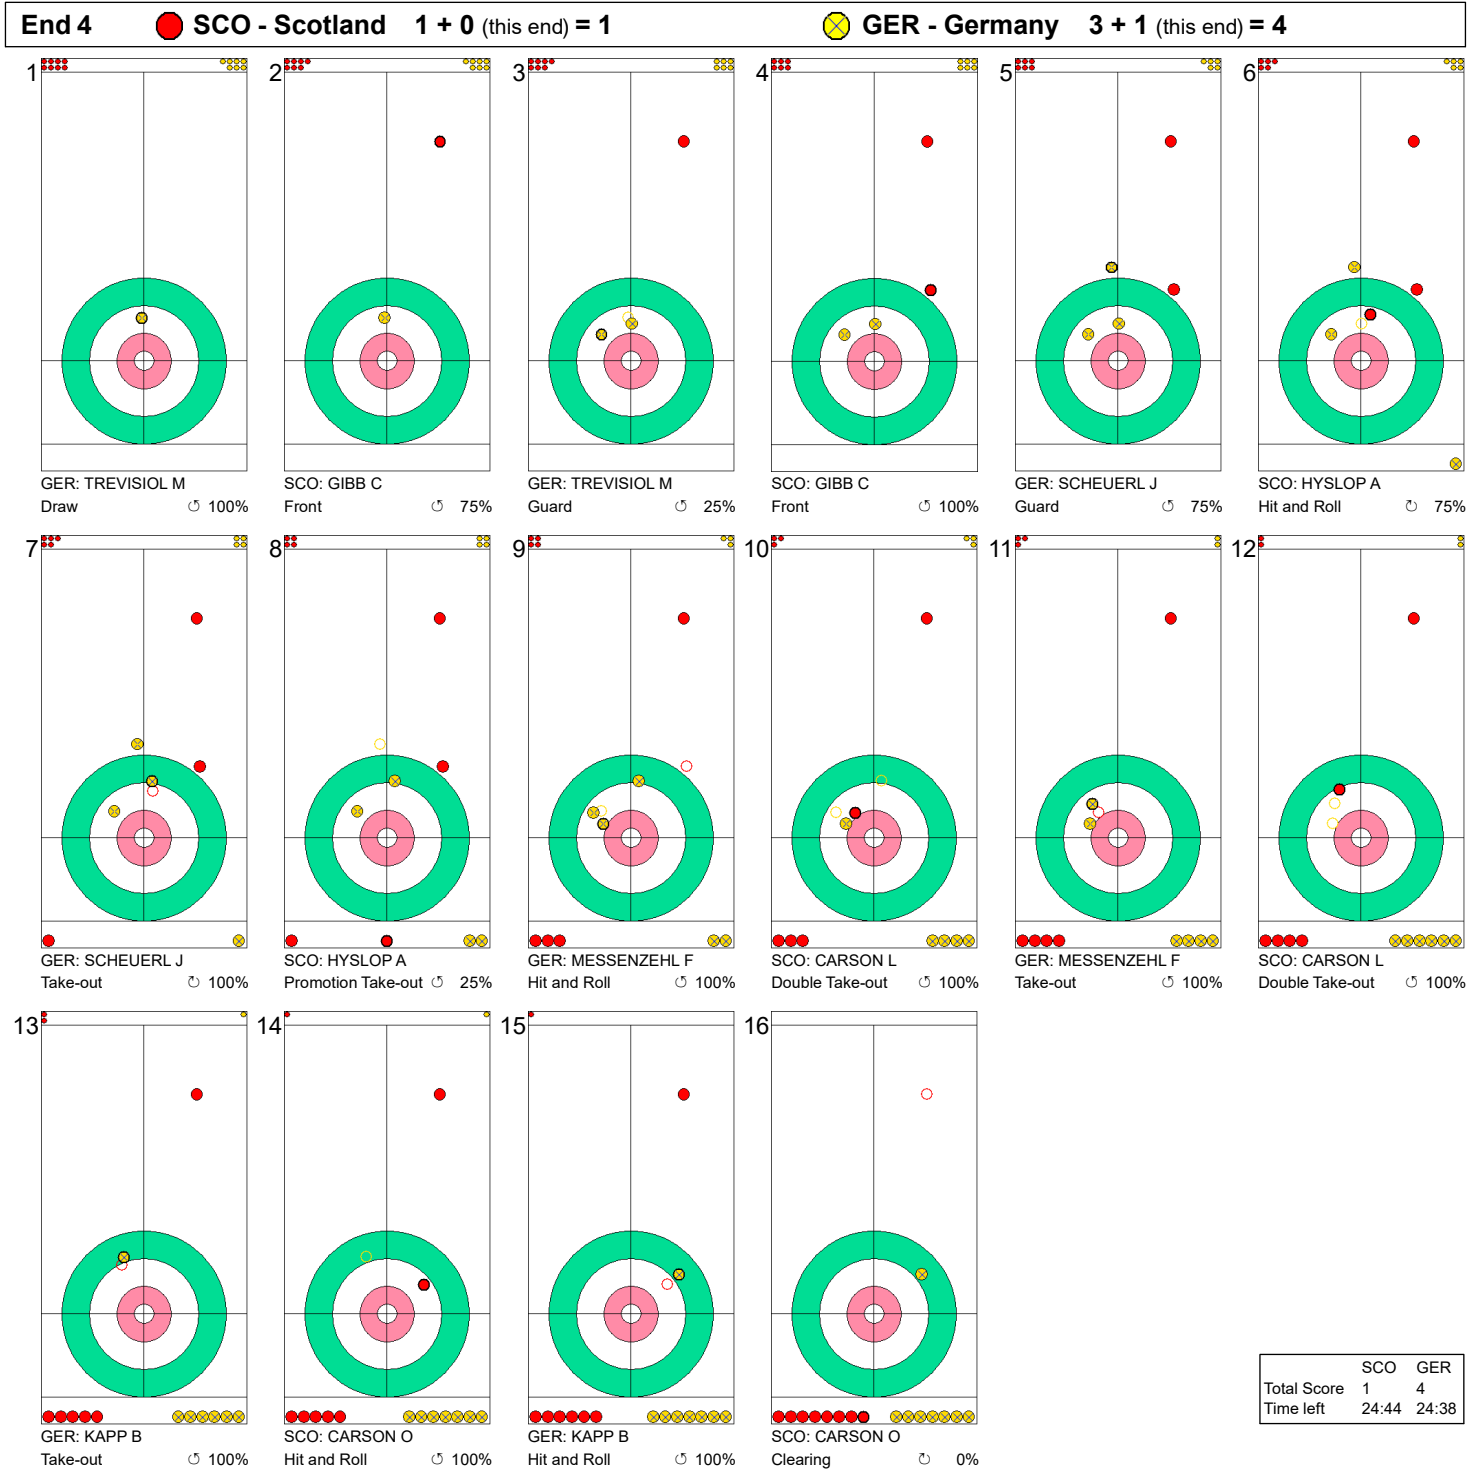

Game - Shot by Shot

End 1			● SCO - Scotland 0 + 1 (this end) = 1			⊗ GER - Germany 0 + 0 (this end) = 0											
1		GER: TREVISIOL M Front ⌚ 100%	2		SCO: GIBB C Draw ⌚ 0%	3		GER: TREVISIOL M Draw ⌚ 100%	4		SCO: GIBB C Draw ⌚ 75%	5		GER: SCHEUERL J Draw ⌚ -	6		SCO: HYSLOP A Raise ⌚ 75%
7		GER: SCHEUERL J Take-out ⌚ 100%	8		SCO: HYSLOP A Double Take-out ⌚ 50%	9		GER: MESSENZEHL F Draw ⌚ 75%	10		SCO: CARSON L Promotion Take-out ⌚ 50%	11		GER: MESSENZEHL F Guard ⌚ 75%	12		SCO: CARSON L Hit and Roll ⌚ 0%
13		GER: KAPP B Guard ⌚ 100%	14		SCO: CARSON O Draw ⌚ 75%	15		GER: KAPP B Take-out ⌚ 100%	16		SCO: CARSON O Draw ⌚ 100%						

	SCO	GER
Total Score	1	0
Time left	35:22	34:26

Legend:
 ⌚ Clockwise ⌚ Counter-clockwise - Not considered

Game - Shot by Shot

Legend:
 ↻ Clockwise ↺ Counter-clockwise - Not considered

Game - Shot by Shot

Legend:
 ↻ Clockwise ↺ Counter-clockwise - Not considered

Game - Shot by Shot

Legend:
 ↻ Clockwise ↺ Counter-clockwise - Not considered

Game - Shot by Shot

End 5 ● **SCO - Scotland** 1 + 1 (this end) = 2 ● **GER - Germany** 4 + 0 (this end) = 4

1 GER: TREVISIOL M Draw ⤵ 100%	2 SCO: GIBB C Hit and Roll ⤵ 100%	3 GER: TREVISIOL M Take-out ⤵ 50%	4 SCO: GIBB C Front ⤵ 100%	5 GER: SCHEUERL J Draw ⤵ 100%	6 SCO: HYSLOP A Draw ⤵ 50%
7 GER: SCHEUERL J Take-out ⤵ 100%	8 SCO: HYSLOP A Double Take-out ⤵ 50%	9 GER: MESSENZEHL F Take-out ⤵ 100%	10 SCO: CARSON L Hit and Roll ⤵ 75%	11 GER: MESSENZEHL F Take-out ⤵ 100%	12 SCO: CARSON L Hit and Roll ⤵ 75%
13 GER: KAPP B Take-out ⤵ 100%	14 SCO: CARSON O Draw ⤵ 75%	15 GER: KAPP B Clearing ⤵ 100%	16 SCO: CARSON O Take-out ⤵ 100%		

	SCO	GER
Total Score	2	4
Time left	21:39	22:21

Legend:
 ⤵ Clockwise ⤴ Counter-clockwise - Not considered

Game - Shot by Shot

Legend:
 ↻ Clockwise ↺ Counter-clockwise - Not considered

Game - Shot by Shot

Legend:
 ↻ Clockwise ↺ Counter-clockwise - Not considered