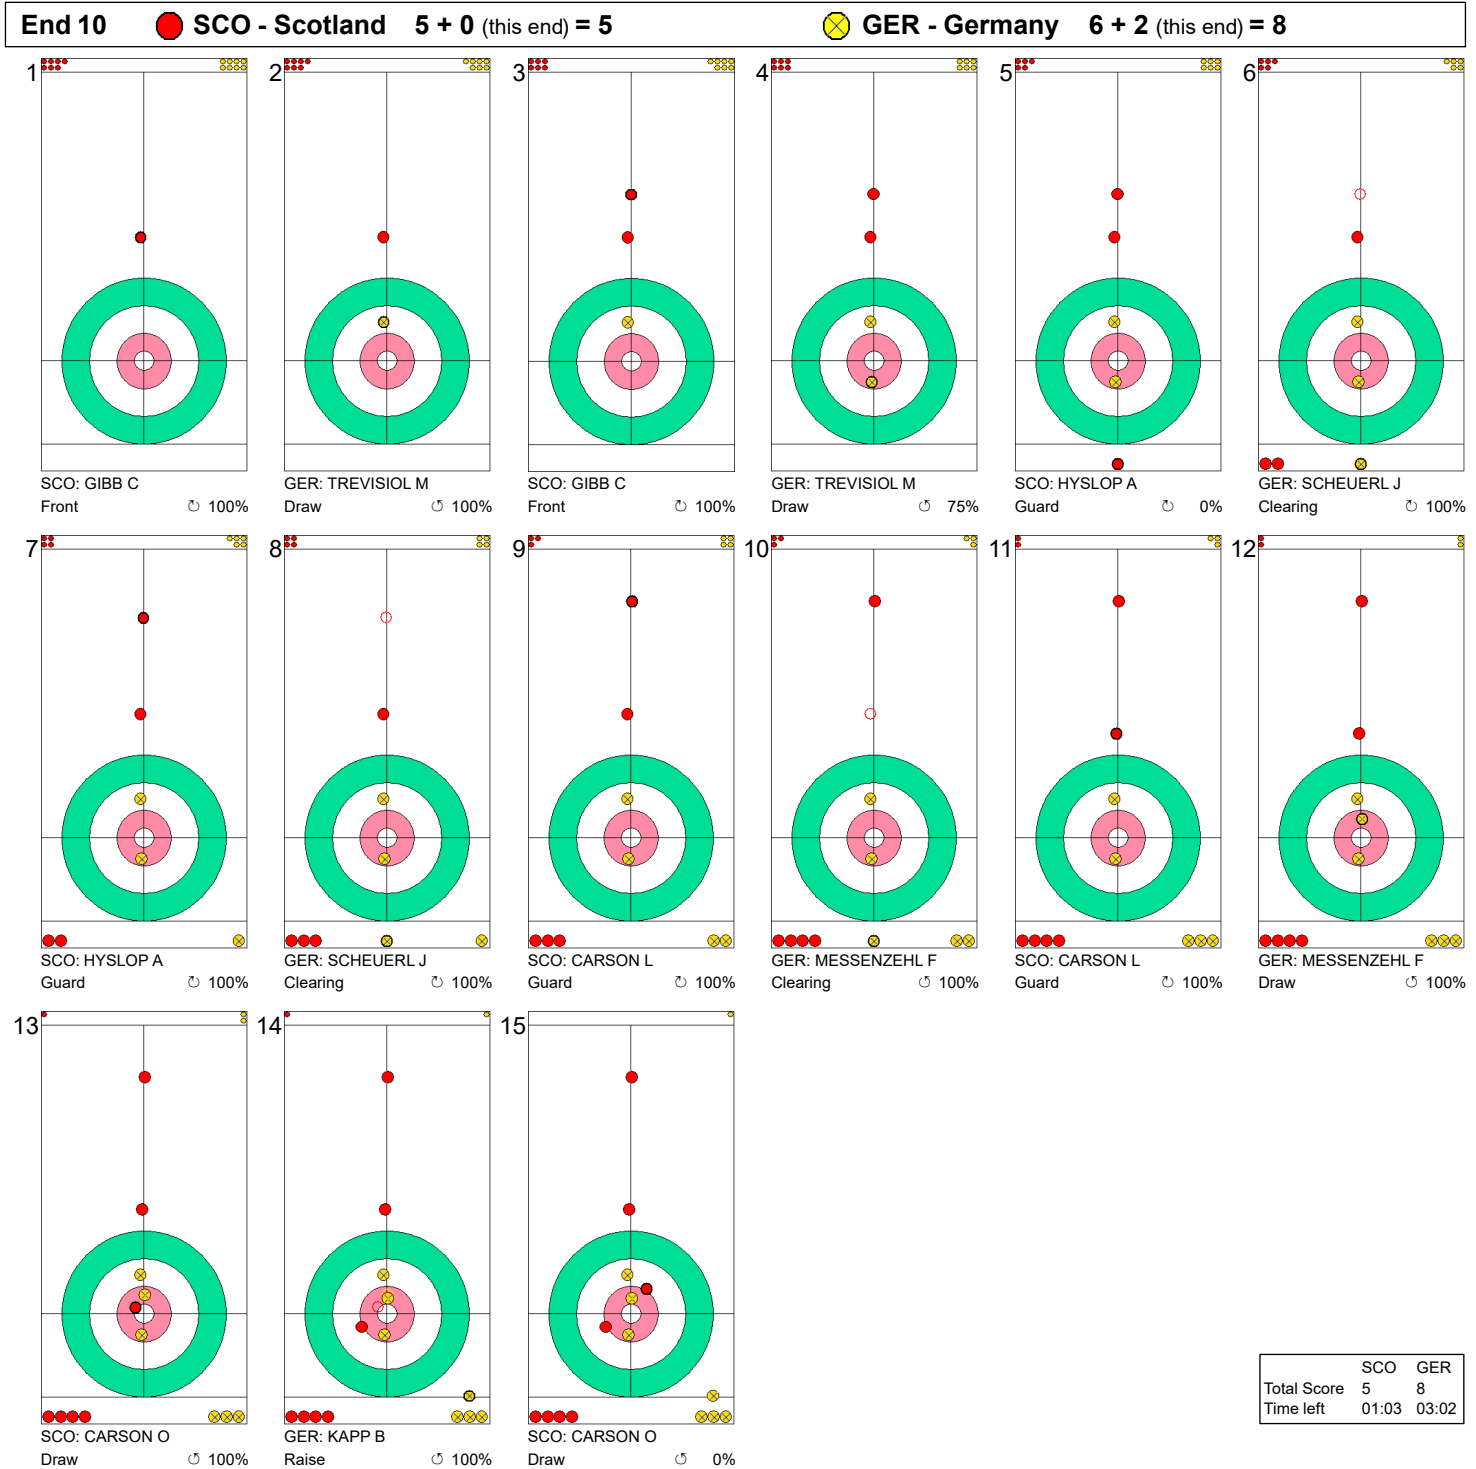

Game - Shot by Shot

Legend:
 ↻ Clockwise ↺ Counter-clockwise - Not considered

Game - Shot by Shot

End 5 ● **SCO - Scotland** 1 + 1 (this end) = 2 ● **GER - Germany** 4 + 0 (this end) = 4

1 GER: TREVISIOL M Draw ⤵ 100%	2 SCO: GIBB C Hit and Roll ⤵ 100%	3 GER: TREVISIOL M Take-out ⤵ 50%	4 SCO: GIBB C Front ⤵ 100%	5 GER: SCHEUERL J Draw ⤵ 100%	6 SCO: HYSLOP A Draw ⤵ 50%
7 GER: SCHEUERL J Take-out ⤵ 100%	8 SCO: HYSLOP A Double Take-out ⤵ 50%	9 GER: MESSENZEHL F Take-out ⤵ 100%	10 SCO: CARSON L Hit and Roll ⤵ 75%	11 GER: MESSENZEHL F Take-out ⤵ 100%	12 SCO: CARSON L Hit and Roll ⤵ 75%
13 GER: KAPP B Take-out ⤵ 100%	14 SCO: CARSON O Draw ⤵ 75%	15 GER: KAPP B Clearing ⤵ 100%	16 SCO: CARSON O Take-out ⤵ 100%		

	SCO	GER
Total Score	2	4
Time left	21:39	22:21

Legend:
 ⤵ Clockwise ⤴ Counter-clockwise - Not considered

Game - Shot by Shot

Legend:
 ↻ Clockwise ↺ Counter-clockwise - Not considered

Game - Shot by Shot

Legend:
 ↻ Clockwise ↺ Counter-clockwise - Not considered

Game - Shot by Shot

Legend:
 ↻ Clockwise ↺ Counter-clockwise - Not considered

Game - Shot by Shot

End 9 ● **SCO - Scotland** 3 + 2 (this end) = 5 ● **GER - Germany** 6 + 0 (this end) = 6

	SCO	GER
Total Score	5	6
Time left	04:39	06:07

Legend:
 ↻ Clockwise ↺ Counter-clockwise - Not considered

Game - Shot by Shot

Legend:
 ↻ Clockwise ↺ Counter-clockwise - Not considered