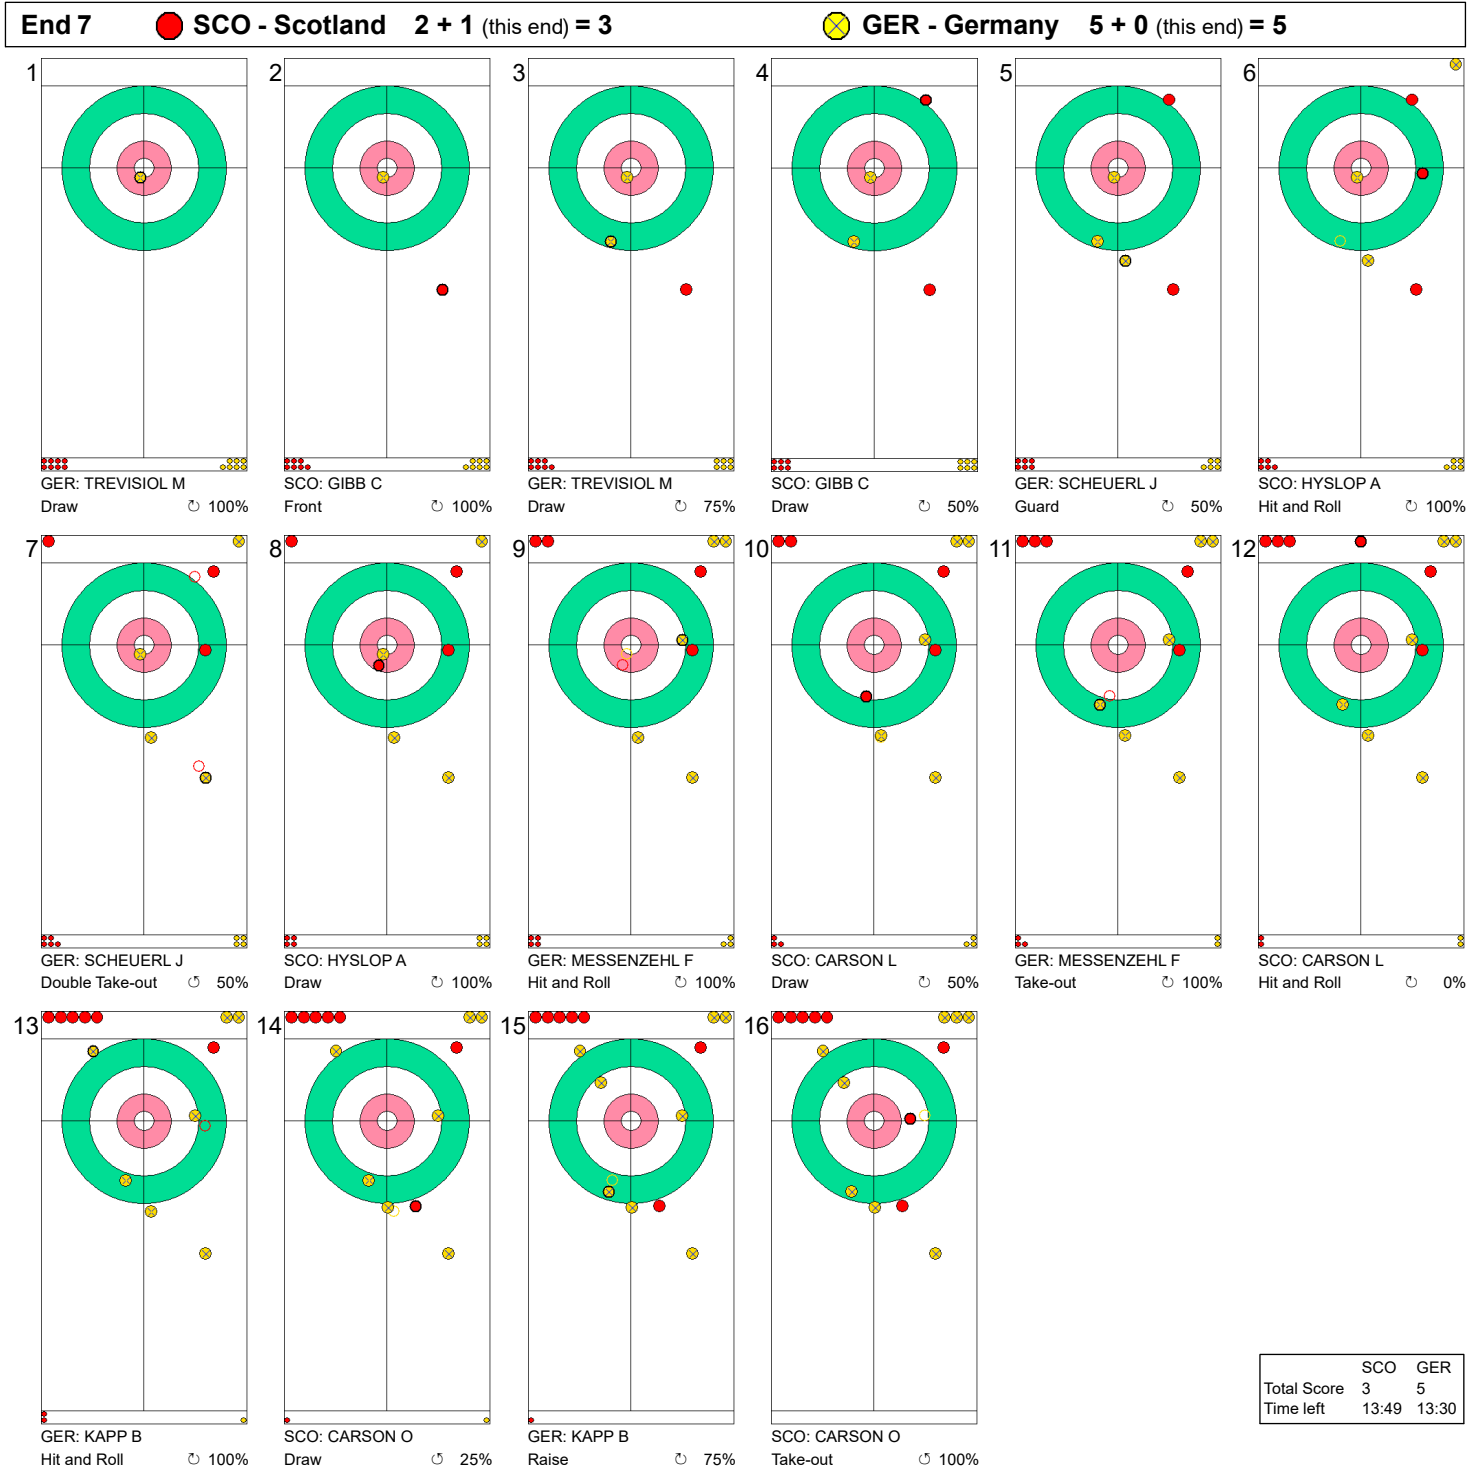

Game - Shot by Shot

Legend:
 ↻ Clockwise ↺ Counter-clockwise - Not considered

Game - Shot by Shot

End 5 ● **SCO - Scotland** 1 + 1 (this end) = 2 ● **GER - Germany** 4 + 0 (this end) = 4

1 GER: TREVISIOL M Draw ⤵ 100%	2 SCO: GIBB C Hit and Roll ⤵ 100%	3 GER: TREVISIOL M Take-out ⤵ 50%	4 SCO: GIBB C Front ⤵ 100%	5 GER: SCHEUERL J Draw ⤵ 100%	6 SCO: HYSLOP A Draw ⤵ 50%
7 GER: SCHEUERL J Take-out ⤵ 100%	8 SCO: HYSLOP A Double Take-out ⤵ 50%	9 GER: MESSENZEHL F Take-out ⤵ 100%	10 SCO: CARSON L Hit and Roll ⤵ 75%	11 GER: MESSENZEHL F Take-out ⤵ 100%	12 SCO: CARSON L Hit and Roll ⤵ 75%
13 GER: KAPP B Take-out ⤵ 100%	14 SCO: CARSON O Draw ⤵ 75%	15 GER: KAPP B Clearing ⤵ 100%	16 SCO: CARSON O Take-out ⤵ 100%		

	SCO	GER
Total Score	2	4
Time left	21:39	22:21

Legend:
 ⤵ Clockwise ⤴ Counter-clockwise - Not considered

Game - Shot by Shot

Legend:
 ↻ Clockwise ↺ Counter-clockwise - Not considered

Game - Shot by Shot

Legend:
 ↻ Clockwise ↺ Counter-clockwise - Not considered

Game - Shot by Shot

Legend:
 ↻ Clockwise ↺ Counter-clockwise - Not considered

Game - Shot by Shot

End 9 ● **SCO - Scotland** 3 + 2 (this end) = 5 ● **GER - Germany** 6 + 0 (this end) = 6

	SCO	GER
Total Score	5	6
Time left	04:39	06:07

Legend:
 ↻ Clockwise ↺ Counter-clockwise - Not considered

Game - Shot by Shot

Legend:
 ↻ Clockwise ↺ Counter-clockwise - Not considered