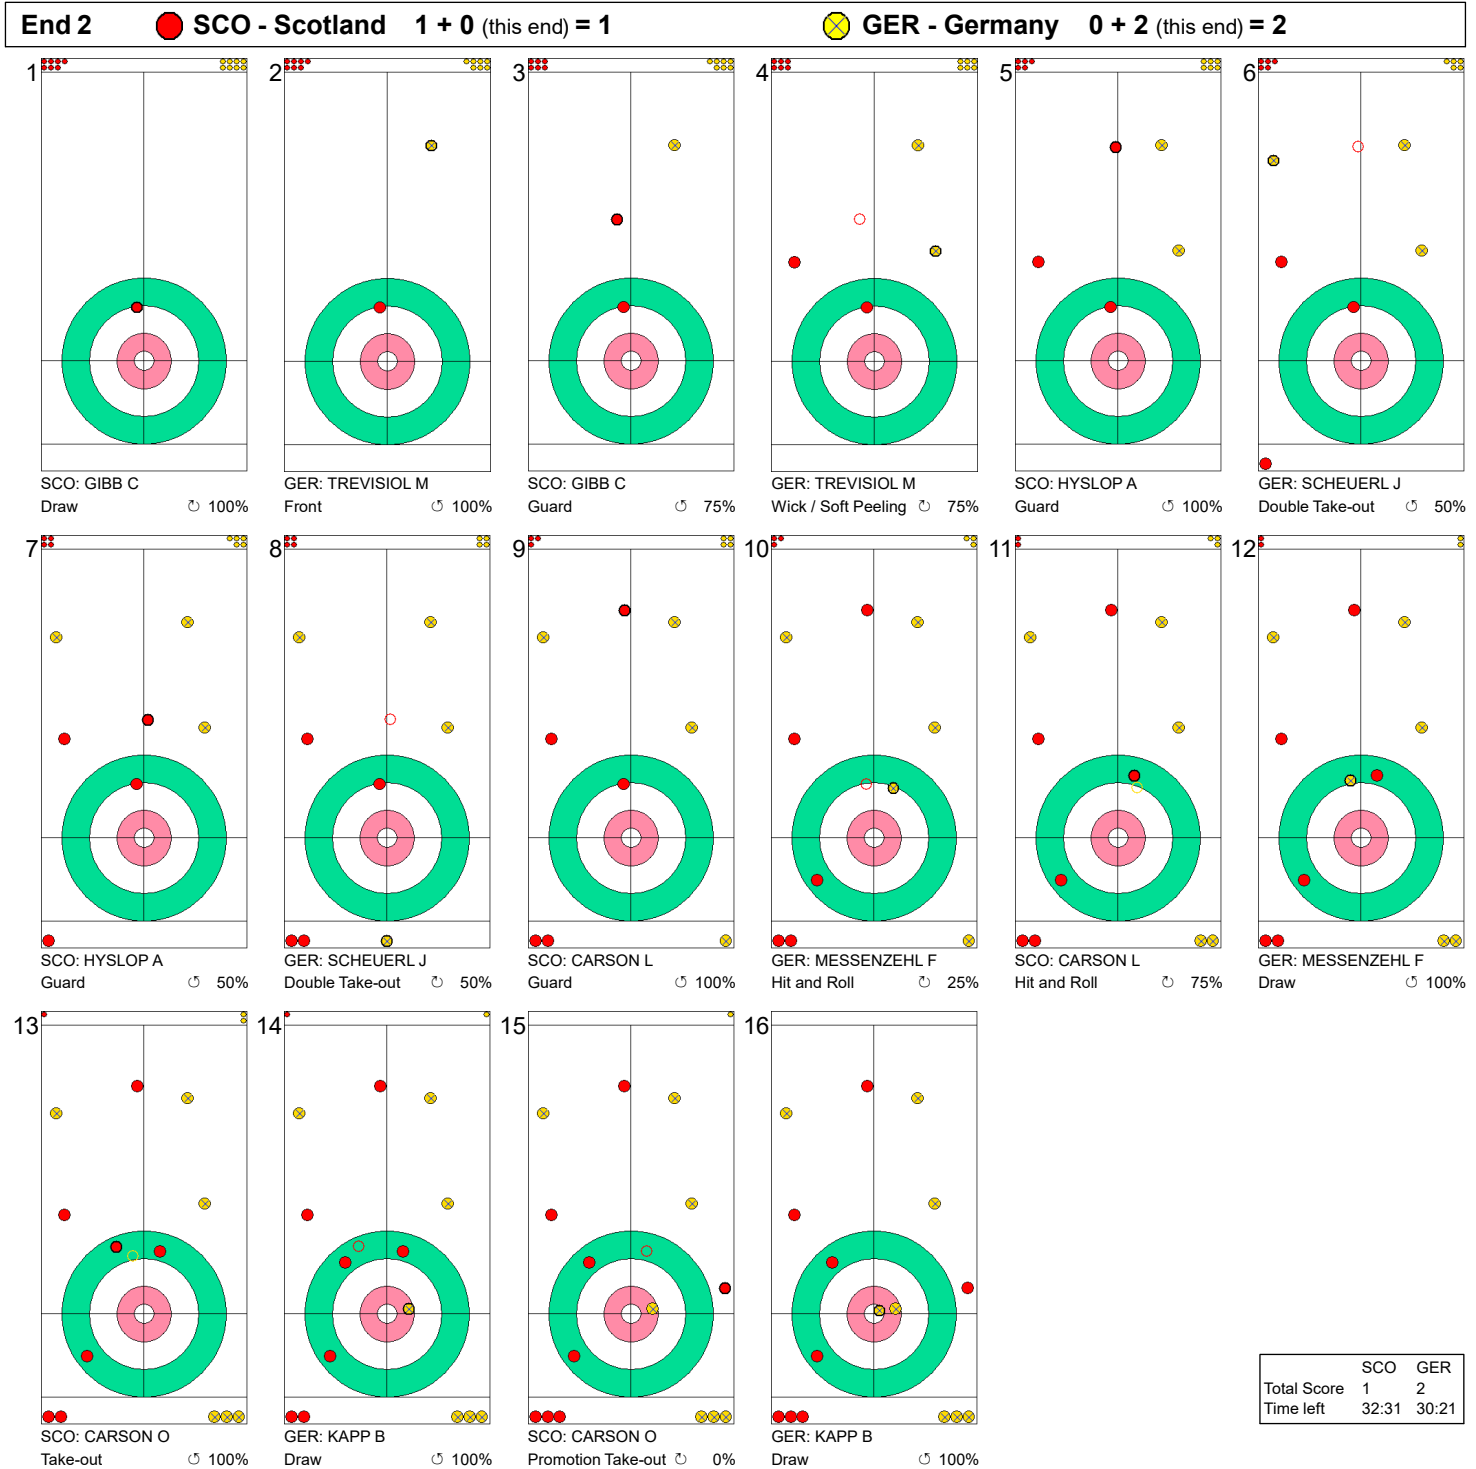

Game - Shot by Shot

End 1			● SCO - Scotland 0 + 1 (this end) = 1			⊗ GER - Germany 0 + 0 (this end) = 0											
1		GER: TREVISIOL M Front ⌚ 100%	2		SCO: GIBB C Draw ⌚ 0%	3		GER: TREVISIOL M Draw ⌚ 100%	4		SCO: GIBB C Draw ⌚ 75%	5		GER: SCHEUERL J Draw ⌚ -	6		SCO: HYSLOP A Raise ⌚ 75%
7		GER: SCHEUERL J Take-out ⌚ 100%	8		SCO: HYSLOP A Double Take-out ⌚ 50%	9		GER: MESSENZEHL F Draw ⌚ 75%	10		SCO: CARSON L Promotion Take-out ⌚ 50%	11		GER: MESSENZEHL F Guard ⌚ 75%	12		SCO: CARSON L Hit and Roll ⌚ 0%
13		GER: KAPP B Guard ⌚ 100%	14		SCO: CARSON O Draw ⌚ 75%	15		GER: KAPP B Take-out ⌚ 100%	16		SCO: CARSON O Draw ⌚ 100%						

	SCO	GER
Total Score	1	0
Time left	35:22	34:26

Legend:
 ⌚ Clockwise ⌚ Counter-clockwise - Not considered

Game - Shot by Shot

Legend:
 ↻ Clockwise ↺ Counter-clockwise - Not considered

Game - Shot by Shot

Legend:
 ↻ Clockwise ↺ Counter-clockwise - Not considered

Game - Shot by Shot

Legend:
 ↻ Clockwise ↺ Counter-clockwise - Not considered

Game - Shot by Shot

End 5 ● **SCO - Scotland** 1 + 1 (this end) = 2 ● **GER - Germany** 4 + 0 (this end) = 4

1 GER: TREVISIOL M Draw ⤵ 100%	2 SCO: GIBB C Hit and Roll ⤵ 100%	3 GER: TREVISIOL M Take-out ⤵ 50%	4 SCO: GIBB C Front ⤵ 100%	5 GER: SCHEUERL J Draw ⤵ 100%	6 SCO: HYSLOP A Draw ⤵ 50%
7 GER: SCHEUERL J Take-out ⤵ 100%	8 SCO: HYSLOP A Double Take-out ⤵ 50%	9 GER: MESSENZEHL F Take-out ⤵ 100%	10 SCO: CARSON L Hit and Roll ⤵ 75%	11 GER: MESSENZEHL F Take-out ⤵ 100%	12 SCO: CARSON L Hit and Roll ⤵ 75%
13 GER: KAPP B Take-out ⤵ 100%	14 SCO: CARSON O Draw ⤵ 75%	15 GER: KAPP B Clearing ⤵ 100%	16 SCO: CARSON O Take-out ⤵ 100%		

	SCO	GER
Total Score	2	4
Time left	21:39	22:21

Legend:
 ⤵ Clockwise ⤴ Counter-clockwise - Not considered

Game - Shot by Shot

Legend:
 ↻ Clockwise ↺ Counter-clockwise - Not considered

Game - Shot by Shot

Legend:
 ↻ Clockwise ↺ Counter-clockwise - Not considered