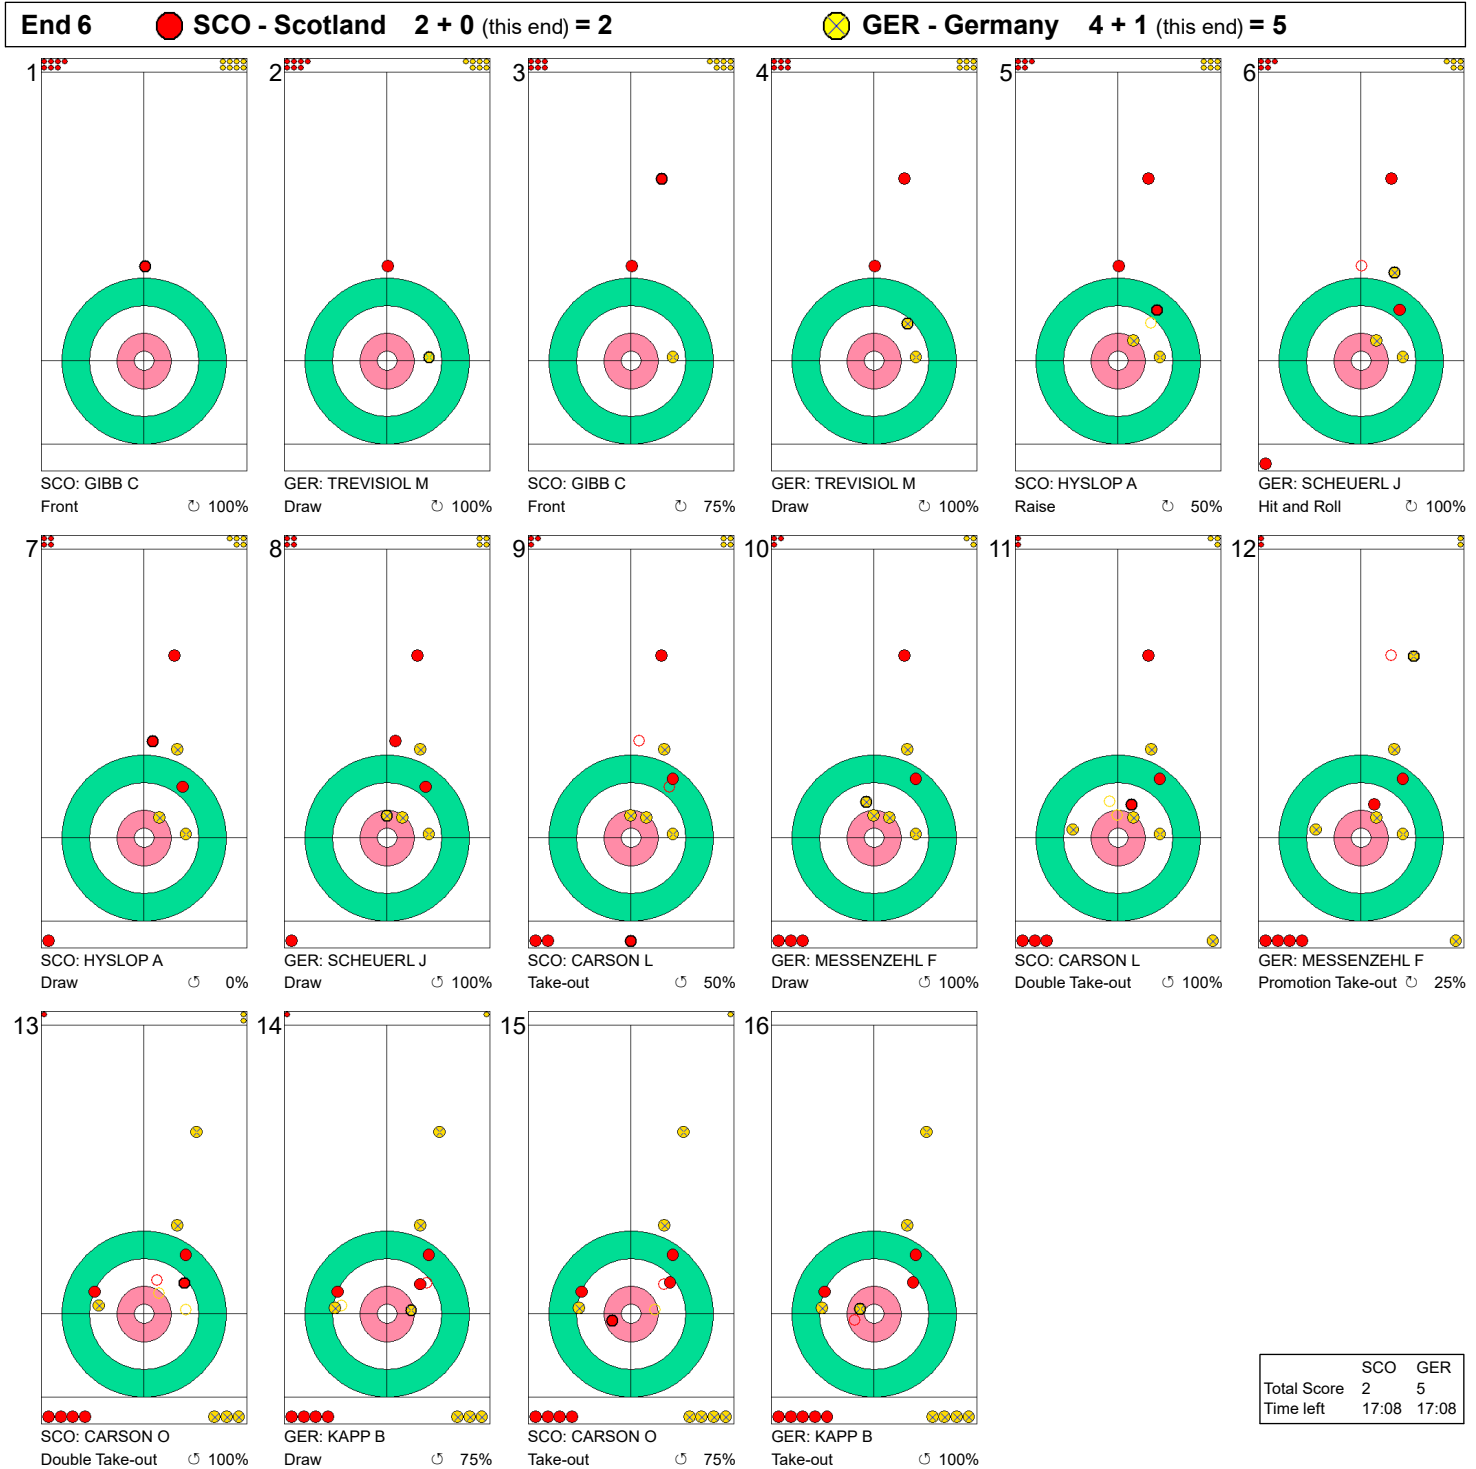

	SCO	GER
Total Score	1	0
Time left	35:22	34:26

Legend:
 ⌚ Clockwise ⌚ Counter-clockwise - Not considered

Game - Shot by Shot

Legend:
 ↻ Clockwise ↺ Counter-clockwise - Not considered

Game - Shot by Shot

Legend:
 ↻ Clockwise ↺ Counter-clockwise - Not considered

Game - Shot by Shot

Legend:
 ↻ Clockwise ↺ Counter-clockwise - Not considered

Game - Shot by Shot

End 5 ● **SCO - Scotland** 1 + 1 (this end) = 2 ● **GER - Germany** 4 + 0 (this end) = 4

1 GER: TREVISIOL M Draw ⤵ 100%	2 SCO: GIBB C Hit and Roll ⤵ 100%	3 GER: TREVISIOL M Take-out ⤵ 50%	4 SCO: GIBB C Front ⤵ 100%	5 GER: SCHEUERL J Draw ⤵ 100%	6 SCO: HYSLOP A Draw ⤵ 50%
7 GER: SCHEUERL J Take-out ⤵ 100%	8 SCO: HYSLOP A Double Take-out ⤵ 50%	9 GER: MESSENZEHL F Take-out ⤵ 100%	10 SCO: CARSON L Hit and Roll ⤵ 75%	11 GER: MESSENZEHL F Take-out ⤵ 100%	12 SCO: CARSON L Hit and Roll ⤵ 75%
13 GER: KAPP B Take-out ⤵ 100%	14 SCO: CARSON O Draw ⤵ 75%	15 GER: KAPP B Clearing ⤵ 100%	16 SCO: CARSON O Take-out ⤵ 100%		

	SCO	GER
Total Score	2	4
Time left	21:39	22:21

Legend:
 ⤵ Clockwise ⤴ Counter-clockwise - Not considered

Game - Shot by Shot

Legend:
 ↻ Clockwise ↺ Counter-clockwise - Not considered

Game - Shot by Shot

Legend:
 ↻ Clockwise ↺ Counter-clockwise - Not considered

Game - Shot by Shot

Legend:
 ↻ Clockwise ↺ Counter-clockwise - Not considered

Game - Shot by Shot

End 9 ● **SCO - Scotland** 3 + 2 (this end) = 5 ● **GER - Germany** 6 + 0 (this end) = 6

	SCO	GER
Total Score	5	6
Time left	04:39	06:07