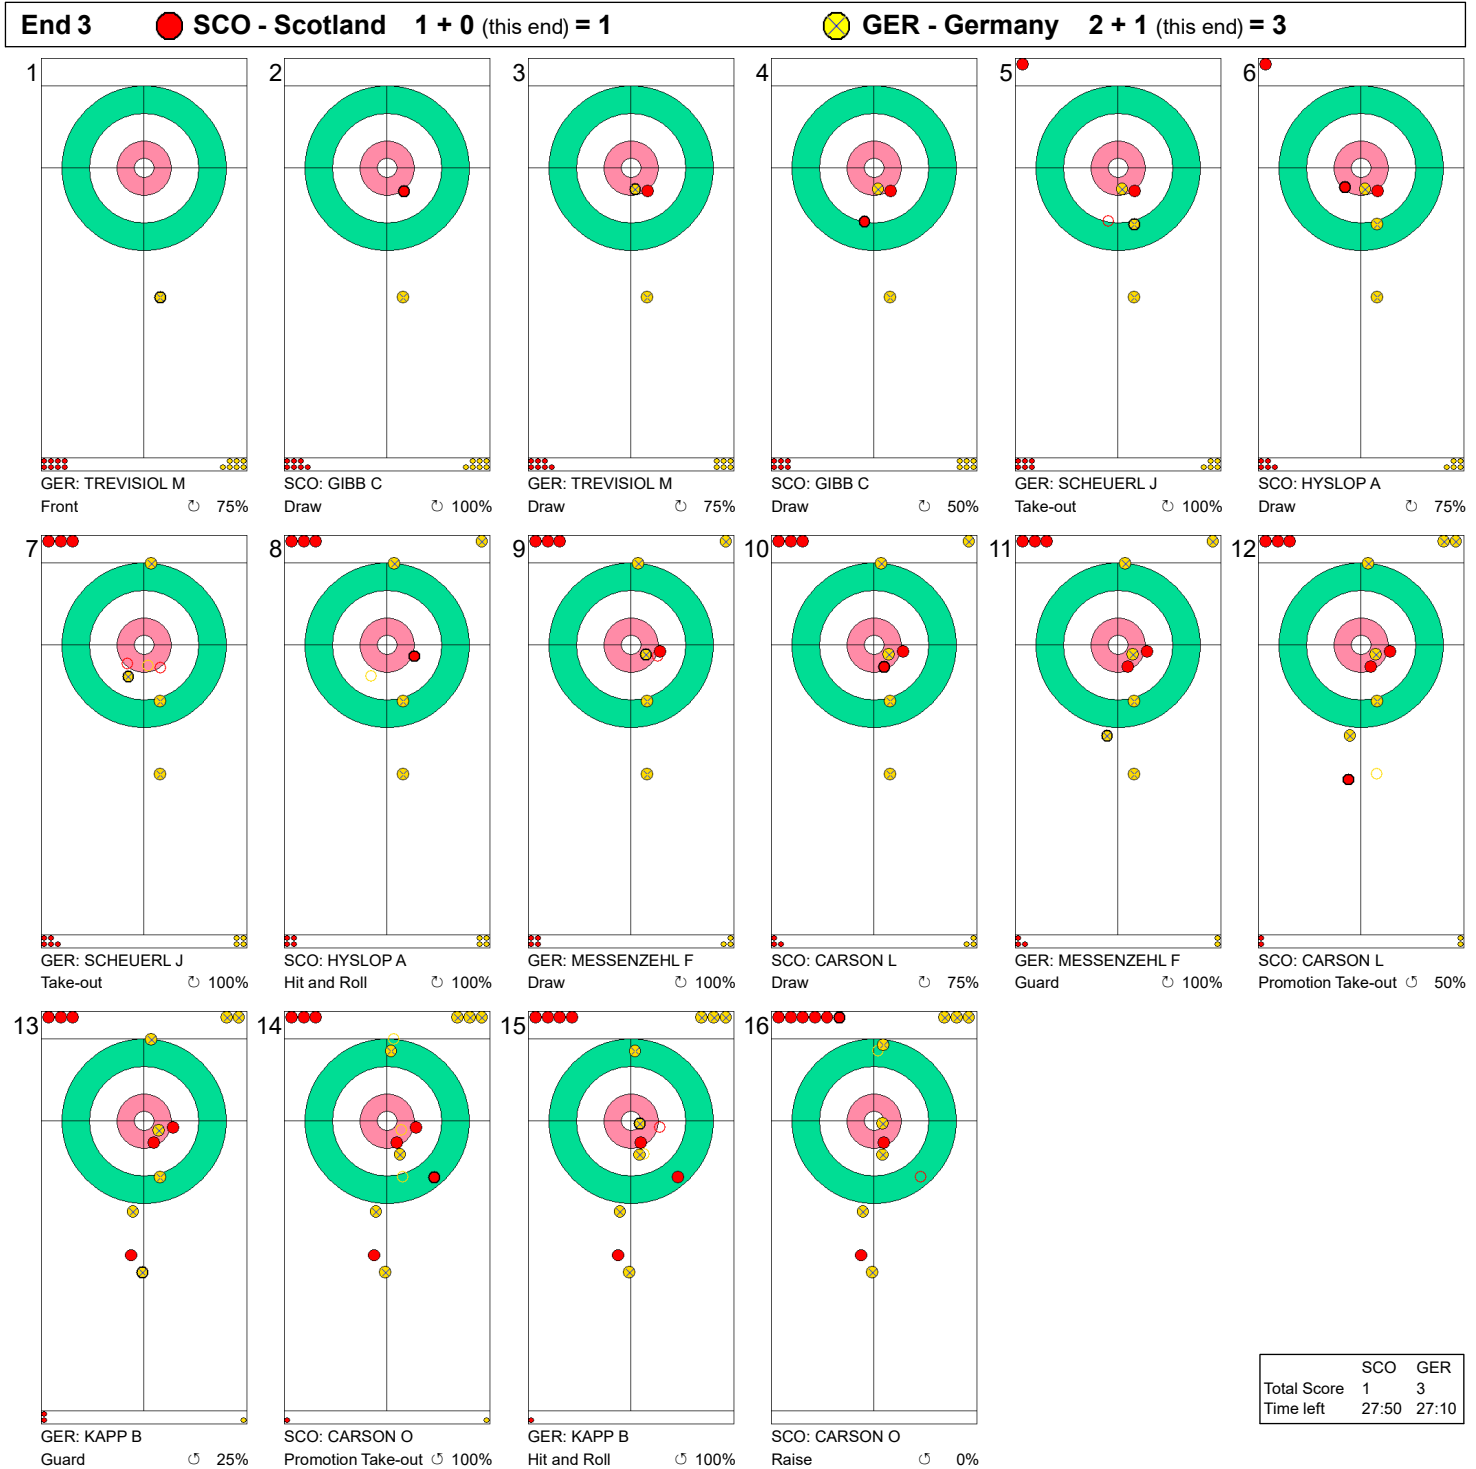

Game - Shot by Shot

End 1			● SCO - Scotland 0 + 1 (this end) = 1			⊗ GER - Germany 0 + 0 (this end) = 0											
1		GER: TREVISIOL M Front ⌚ 100%	2		SCO: GIBB C Draw ⌚ 0%	3		GER: TREVISIOL M Draw ⌚ 100%	4		SCO: GIBB C Draw ⌚ 75%	5		GER: SCHEUERL J Draw ⌚ -	6		SCO: HYSLOP A Raise ⌚ 75%
7		GER: SCHEUERL J Take-out ⌚ 100%	8		SCO: HYSLOP A Double Take-out ⌚ 50%	9		GER: MESSENZEHL F Draw ⌚ 75%	10		SCO: CARSON L Promotion Take-out ⌚ 50%	11		GER: MESSENZEHL F Guard ⌚ 75%	12		SCO: CARSON L Hit and Roll ⌚ 0%
13		GER: KAPP B Guard ⌚ 100%	14		SCO: CARSON O Draw ⌚ 75%	15		GER: KAPP B Take-out ⌚ 100%	16		SCO: CARSON O Draw ⌚ 100%						

	SCO	GER
Total Score	1	0
Time left	35:22	34:26

Legend:
 ⌚ Clockwise ⌚ Counter-clockwise - Not considered

Game - Shot by Shot

Legend:
 ↻ Clockwise ↺ Counter-clockwise - Not considered

Game - Shot by Shot

Legend:
 ↻ Clockwise ↺ Counter-clockwise - Not considered

Game - Shot by Shot

Legend:
 ↻ Clockwise ↺ Counter-clockwise - Not considered

Game - Shot by Shot

End 5 ● **SCO - Scotland** 1 + 1 (this end) = 2 ● **GER - Germany** 4 + 0 (this end) = 4

1 GER: TREVISIOL M Draw ⤵ 100%	2 SCO: GIBB C Hit and Roll ⤵ 100%	3 GER: TREVISIOL M Take-out ⤵ 50%	4 SCO: GIBB C Front ⤵ 100%	5 GER: SCHEUERL J Draw ⤵ 100%	6 SCO: HYSLOP A Draw ⤵ 50%
7 GER: SCHEUERL J Take-out ⤵ 100%	8 SCO: HYSLOP A Double Take-out ⤵ 50%	9 GER: MESSENZEHL F Take-out ⤵ 100%	10 SCO: CARSON L Hit and Roll ⤵ 75%	11 GER: MESSENZEHL F Take-out ⤵ 100%	12 SCO: CARSON L Hit and Roll ⤵ 75%
13 GER: KAPP B Take-out ⤵ 100%	14 SCO: CARSON O Draw ⤵ 75%	15 GER: KAPP B Clearing ⤵ 100%	16 SCO: CARSON O Take-out ⤵ 100%		

	SCO	GER
Total Score	2	4
Time left	21:39	22:21

Legend:
 ⤵ Clockwise ⤴ Counter-clockwise - Not considered

Game - Shot by Shot

Legend:
 ↻ Clockwise ↺ Counter-clockwise - Not considered

Game - Shot by Shot

Legend:
 ↻ Clockwise ↺ Counter-clockwise - Not considered