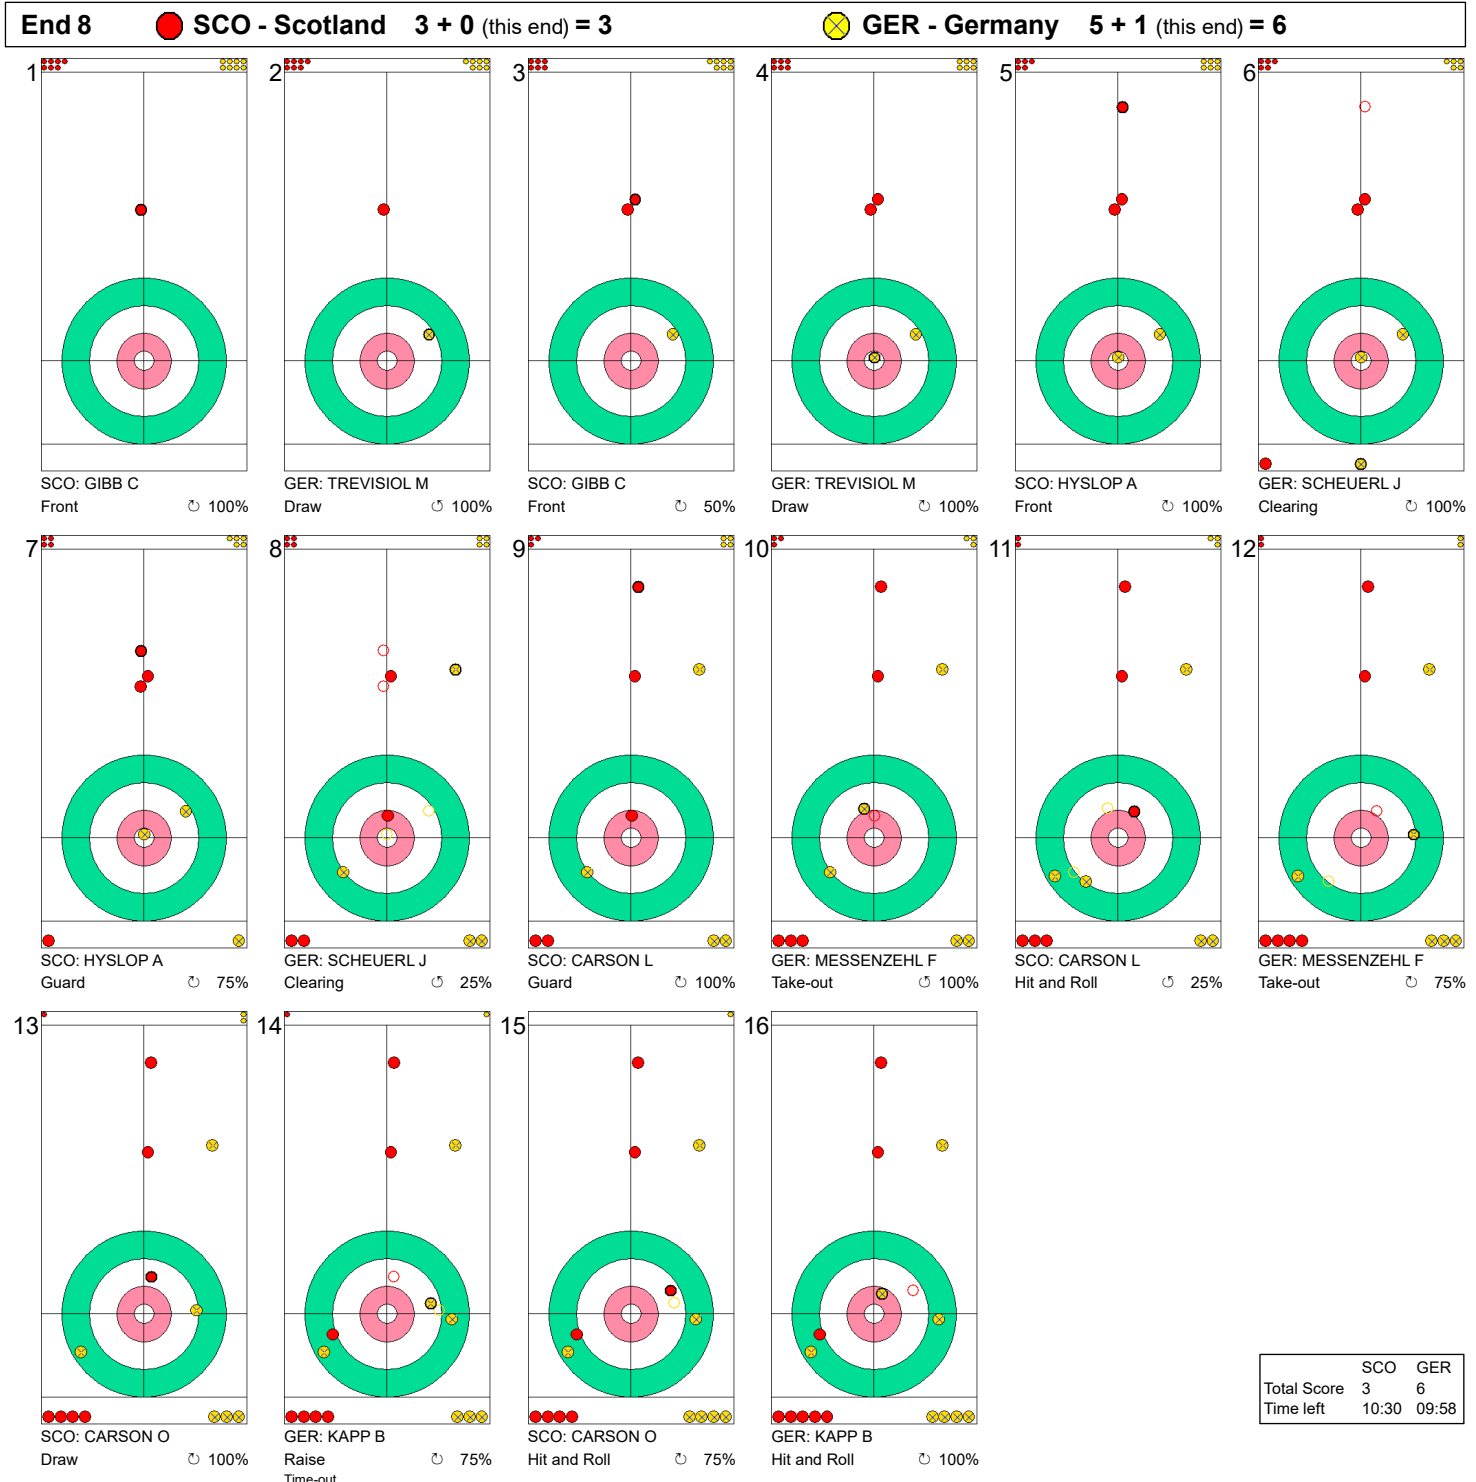

Game - Shot by Shot

Legend:
 ↻ Clockwise ↺ Counter-clockwise - Not considered

Game - Shot by Shot

End 5 ● **SCO - Scotland** 1 + 1 (this end) = 2 ● **GER - Germany** 4 + 0 (this end) = 4

1 GER: TREVISIOL M Draw ⤵ 100%	2 SCO: GIBB C Hit and Roll ⤵ 100%	3 GER: TREVISIOL M Take-out ⤵ 50%	4 SCO: GIBB C Front ⤵ 100%	5 GER: SCHEUERL J Draw ⤵ 100%	6 SCO: HYSLOP A Draw ⤵ 50%
7 GER: SCHEUERL J Take-out ⤵ 100%	8 SCO: HYSLOP A Double Take-out ⤵ 50%	9 GER: MESSENZEHL F Take-out ⤵ 100%	10 SCO: CARSON L Hit and Roll ⤵ 75%	11 GER: MESSENZEHL F Take-out ⤵ 100%	12 SCO: CARSON L Hit and Roll ⤵ 75%
13 GER: KAPP B Take-out ⤵ 100%	14 SCO: CARSON O Draw ⤵ 75%	15 GER: KAPP B Clearing ⤵ 100%	16 SCO: CARSON O Take-out ⤵ 100%		

	SCO	GER
Total Score	2	4
Time left	21:39	22:21

Legend:
 ⤵ Clockwise ⤴ Counter-clockwise - Not considered

Game - Shot by Shot

Legend:
 ↻ Clockwise ↺ Counter-clockwise - Not considered

Game - Shot by Shot

Legend:
 ↻ Clockwise ↺ Counter-clockwise - Not considered

Game - Shot by Shot

Legend:
 ↻ Clockwise ↺ Counter-clockwise - Not considered

Game - Shot by Shot

End 9 ● **SCO - Scotland** 3 + 2 (this end) = 5 ● **GER - Germany** 6 + 0 (this end) = 6

	SCO	GER
Total Score	5	6
Time left	04:39	06:07

Legend:
 ↻ Clockwise ↺ Counter-clockwise - Not considered

Game - Shot by Shot

Legend:
 ↻ Clockwise ↺ Counter-clockwise - Not considered