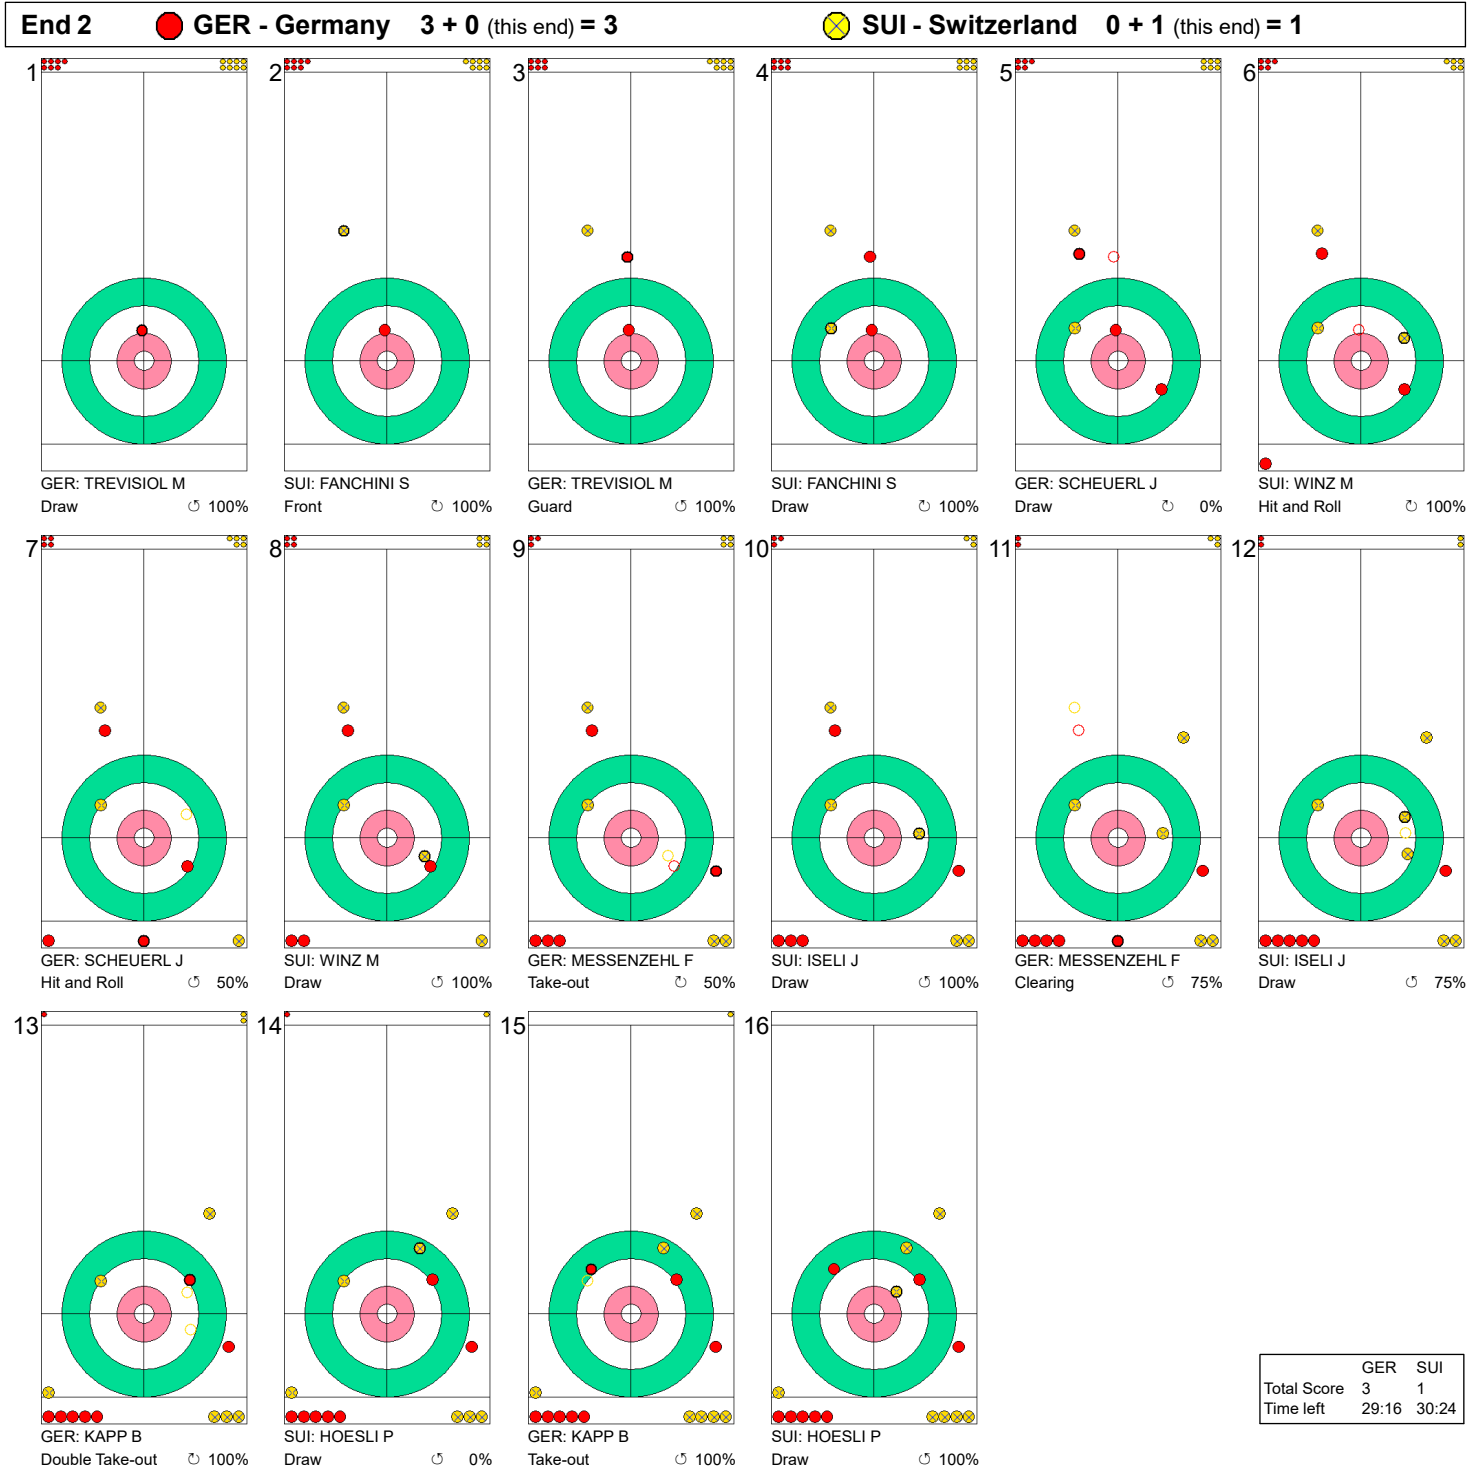

Game - Shot by Shot

**Legend:**  
 ↻ Clockwise      ↺ Counter-clockwise      - Not considered

Game - Shot by Shot

|             | GER   | SUI   |
|-------------|-------|-------|
| Total Score | 3     | 1     |
| Time left   | 29:16 | 30:24 |

Round Robin Session 5 - Sheet D

Game - Shot by Shot

End 4 ● GER - Germany 4 + 0 (this end) = 4      ● SUI - Switzerland 1 + 2 (this end) = 3

Legend:   
 ↻ Clockwise      ↺ Counter-clockwise      - Not considered

**Game - Shot by Shot**

**Legend:**  
 Clockwise     
  Counter-clockwise     
 - Not considered

Game - Shot by Shot

**Legend:**  
 ↻ Clockwise      ↺ Counter-clockwise      - Not considered

Game - Shot by Shot

**Game - Shot by Shot**

|             |       |       |
|-------------|-------|-------|
|             | GER   | SUI   |
| Total Score | 8     | 6     |
| Time left   | 02:15 | 02:20 |

**Legend:**  
 Clockwise     
 Counter-clockwise     
 - Not considered