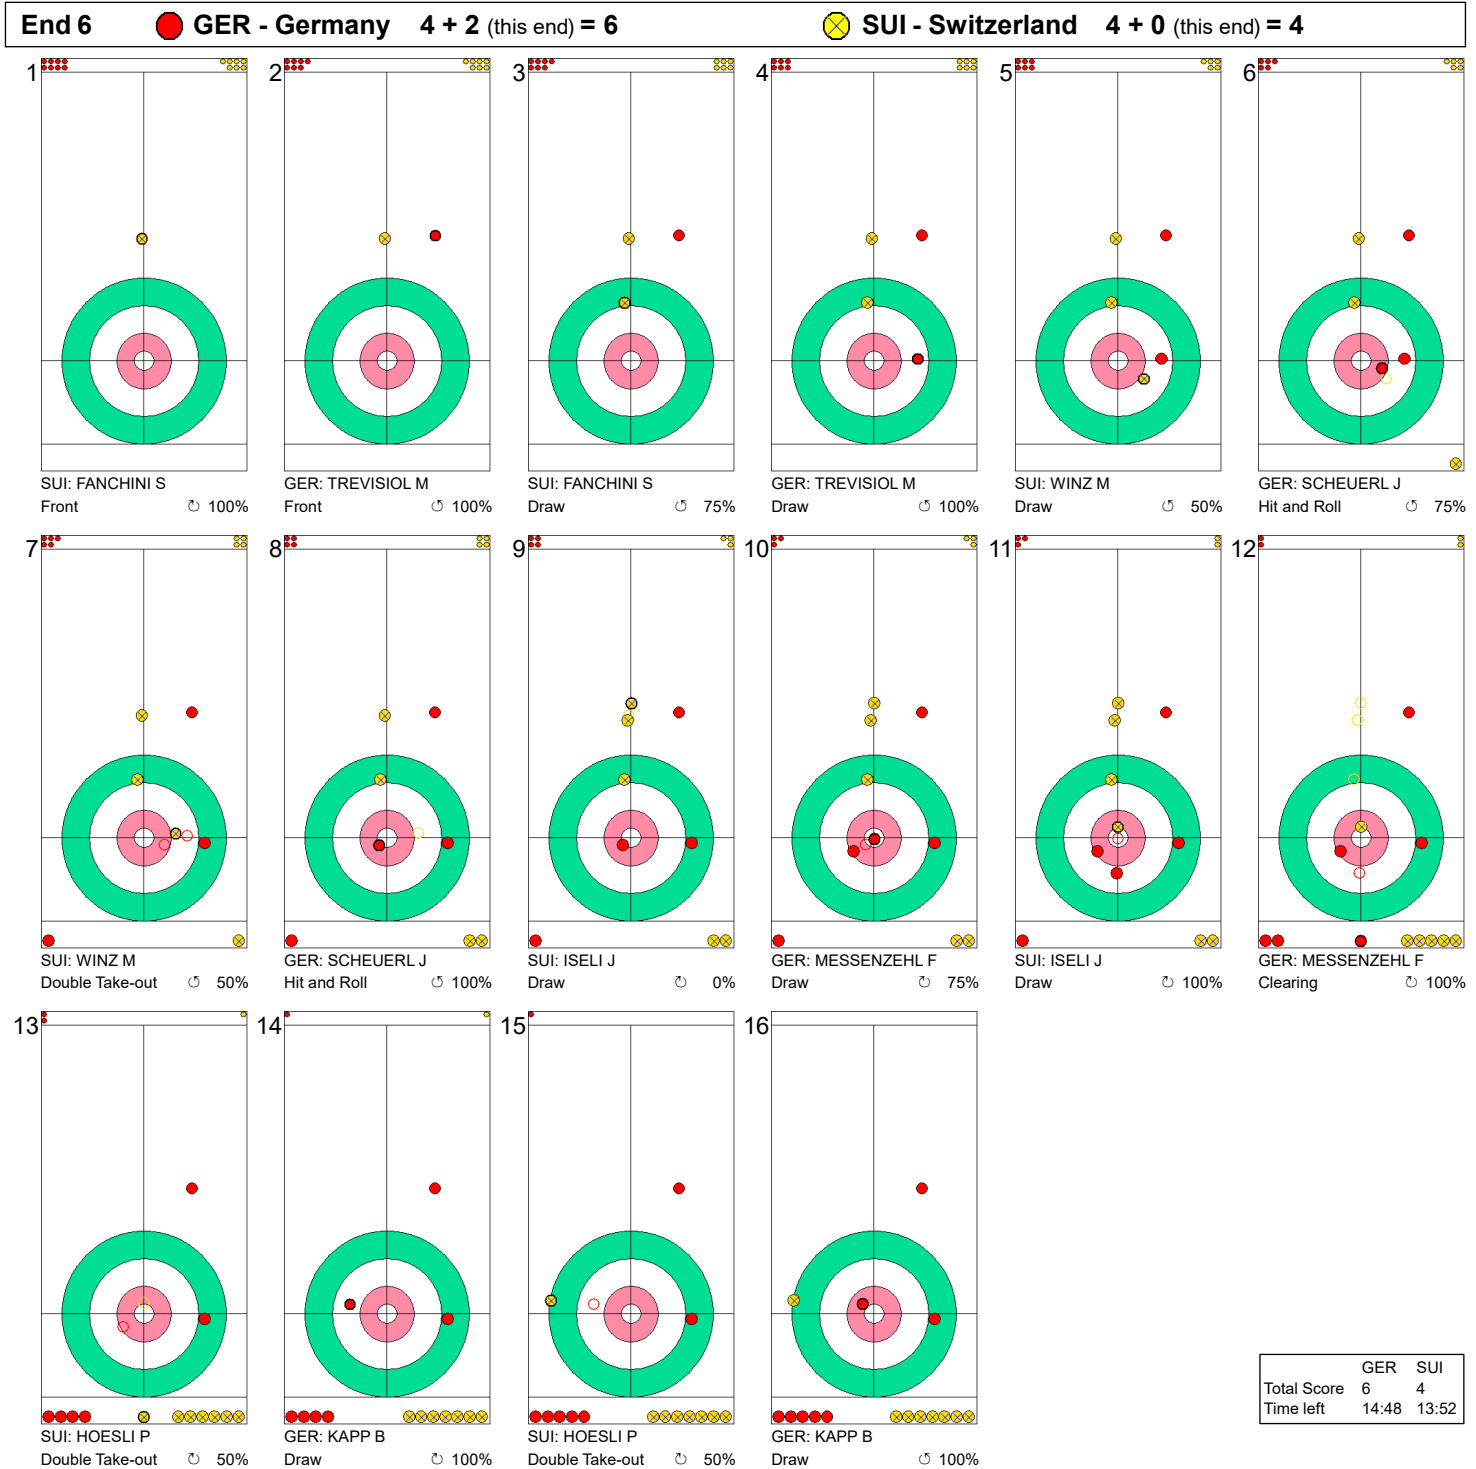

Round Robin Session 5 - Sheet D

Game - Shot by Shot

End 4 ● GER - Germany 4 + 0 (this end) = 4      ● SUI - Switzerland 1 + 2 (this end) = 3

Legend:   
 ↻ Clockwise      ↺ Counter-clockwise      - Not considered

**Game - Shot by Shot**

**Legend:**  
 Clockwise     
  Counter-clockwise     
 - Not considered

Game - Shot by Shot

**Legend:**  
 ↻ Clockwise      ↺ Counter-clockwise      - Not considered

Game - Shot by Shot

**Legend:**  
 ↻ Clockwise      ↺ Counter-clockwise      - Not considered

Game - Shot by Shot

**Legend:**  
 ↻ Clockwise      ↺ Counter-clockwise      - Not considered

Game - Shot by Shot

**Legend:**  
 ↻ Clockwise   ↺ Counter-clockwise   - Not considered

**Game - Shot by Shot**

|             |       |       |
|-------------|-------|-------|
|             | GER   | SUI   |
| Total Score | 8     | 6     |
| Time left   | 02:15 | 02:20 |

**Legend:**  
 Clockwise     
 Counter-clockwise     
 - Not considered