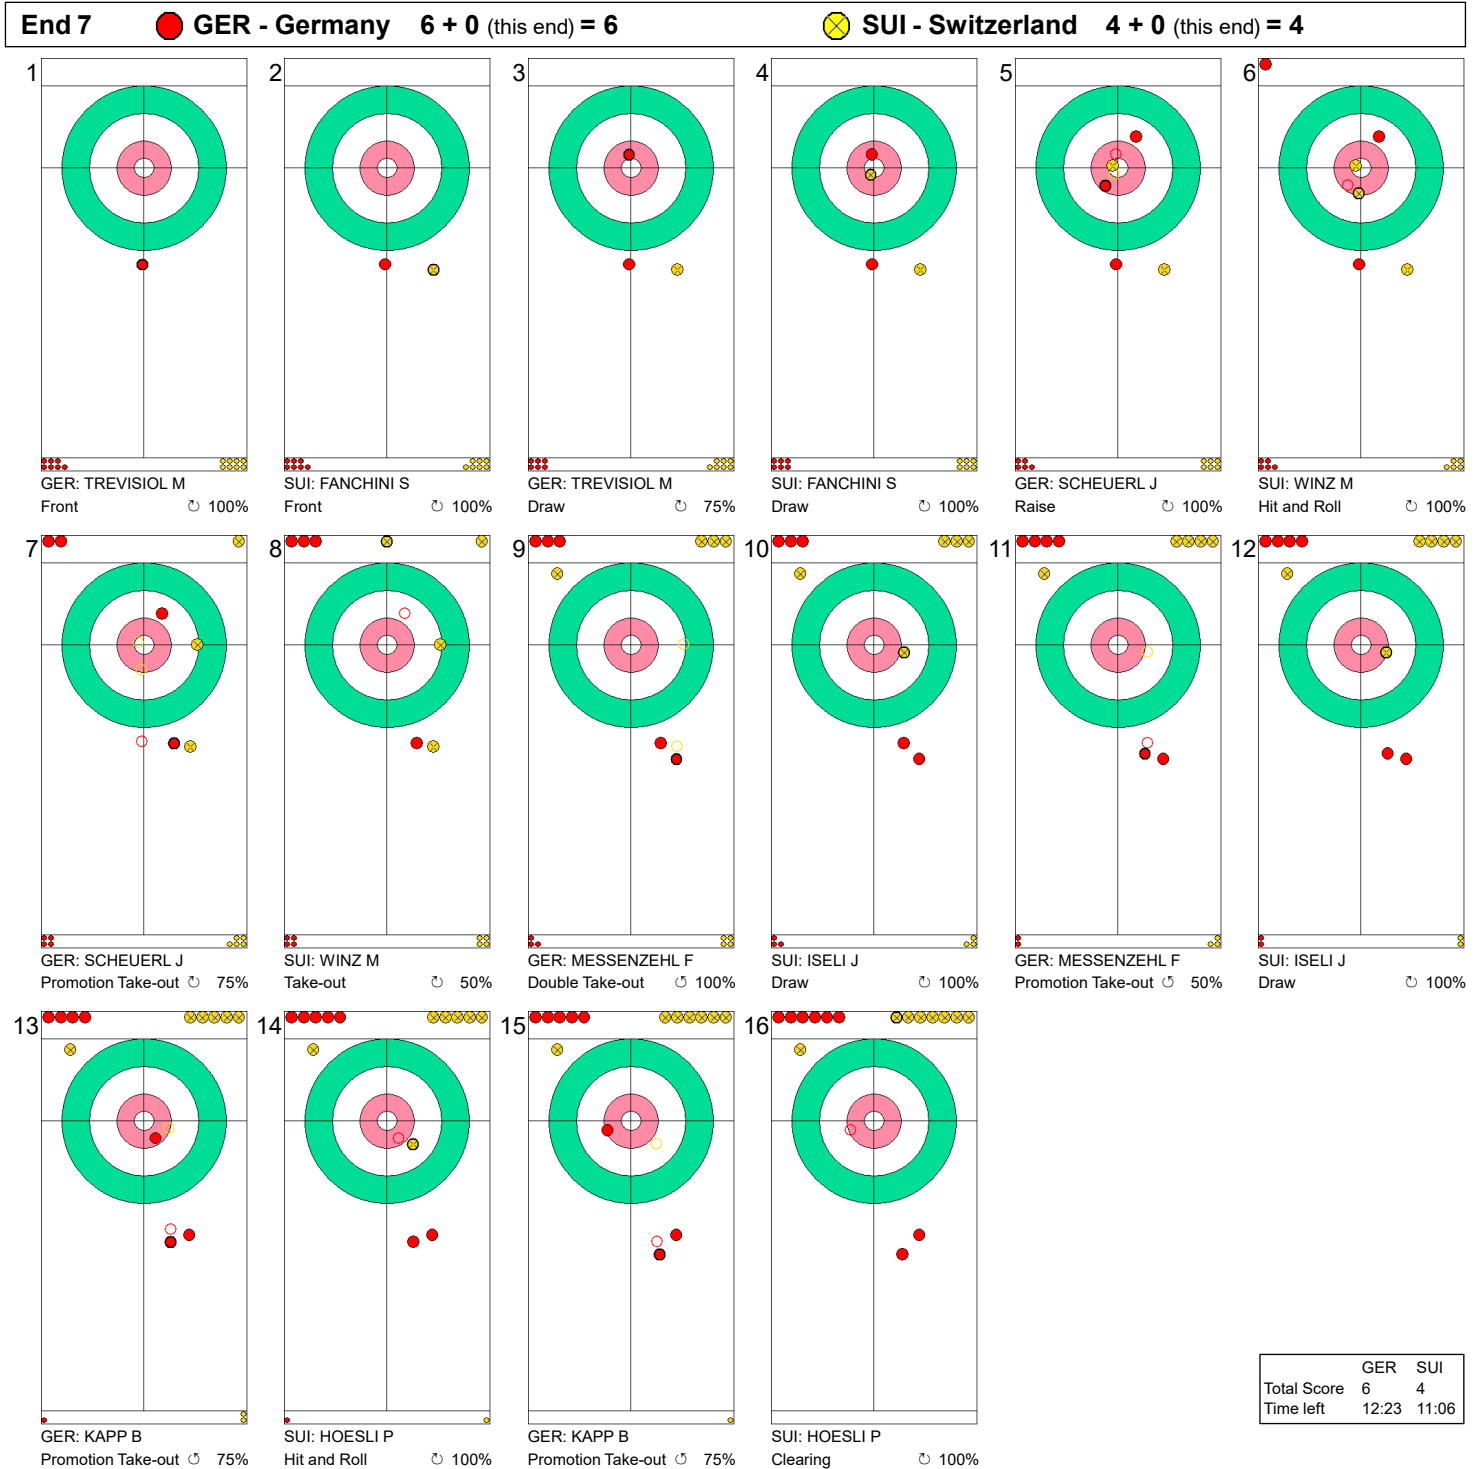

Round Robin Session 5 - Sheet D

Game - Shot by Shot

End 4 ● GER - Germany 4 + 0 (this end) = 4      ● SUI - Switzerland 1 + 2 (this end) = 3

Legend:   
 ↻ Clockwise      ↺ Counter-clockwise      - Not considered

**Game - Shot by Shot**

**Legend:**  
 Clockwise     
  Counter-clockwise     
 - Not considered

Game - Shot by Shot

**Legend:**  
 ↻ Clockwise      ↺ Counter-clockwise      - Not considered

Game - Shot by Shot

**Legend:**  
 ↻ Clockwise      ↺ Counter-clockwise      - Not considered

Game - Shot by Shot

**Legend:**  
 ↻ Clockwise      ↺ Counter-clockwise      - Not considered

Game - Shot by Shot

**Legend:**  
 ↻ Clockwise   ↺ Counter-clockwise   - Not considered

**Game - Shot by Shot**

|             |       |       |
|-------------|-------|-------|
|             | GER   | SUI   |
| Total Score | 8     | 6     |
| Time left   | 02:15 | 02:20 |

**Legend:**  
 Clockwise     
 Counter-clockwise     
 - Not considered