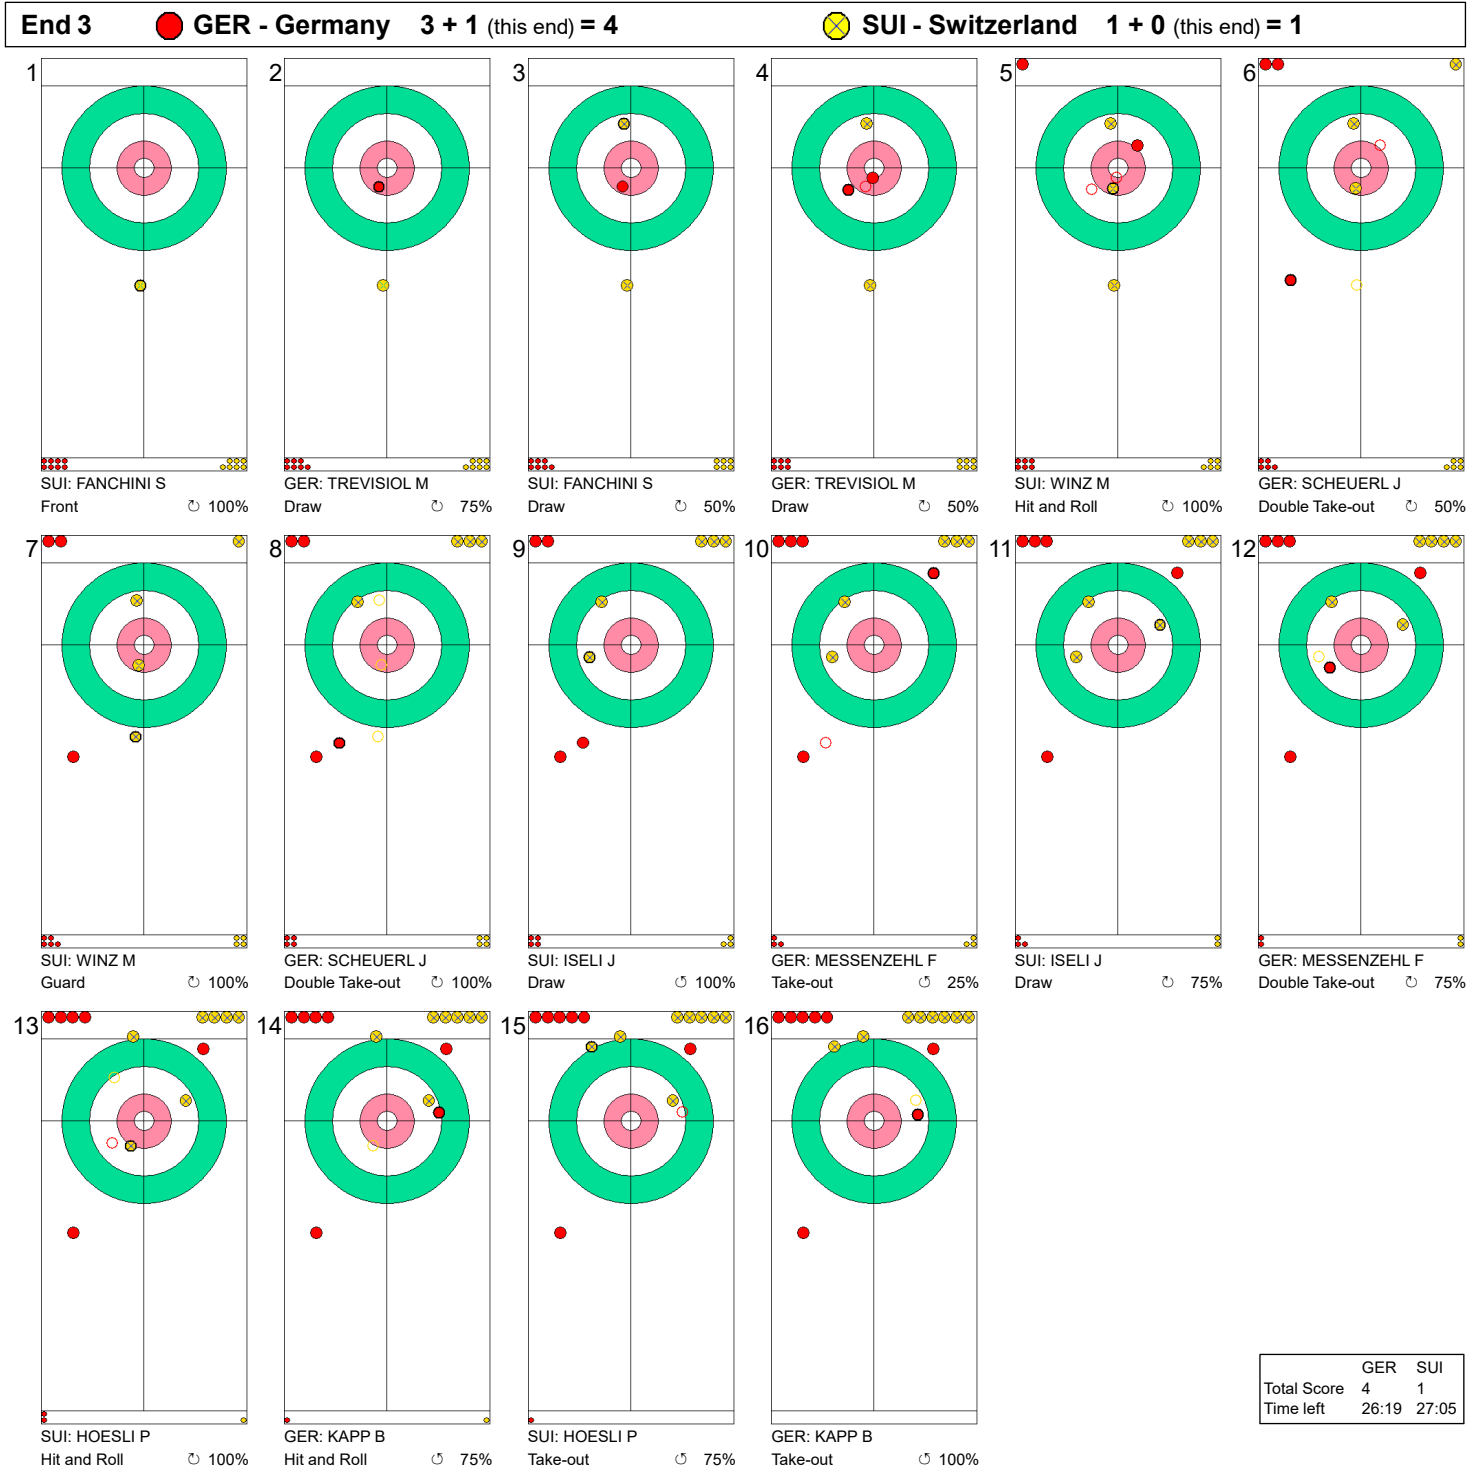

Game - Shot by Shot

Legend:
↻ Clockwise   ↺ Counter-clockwise   - Not considered