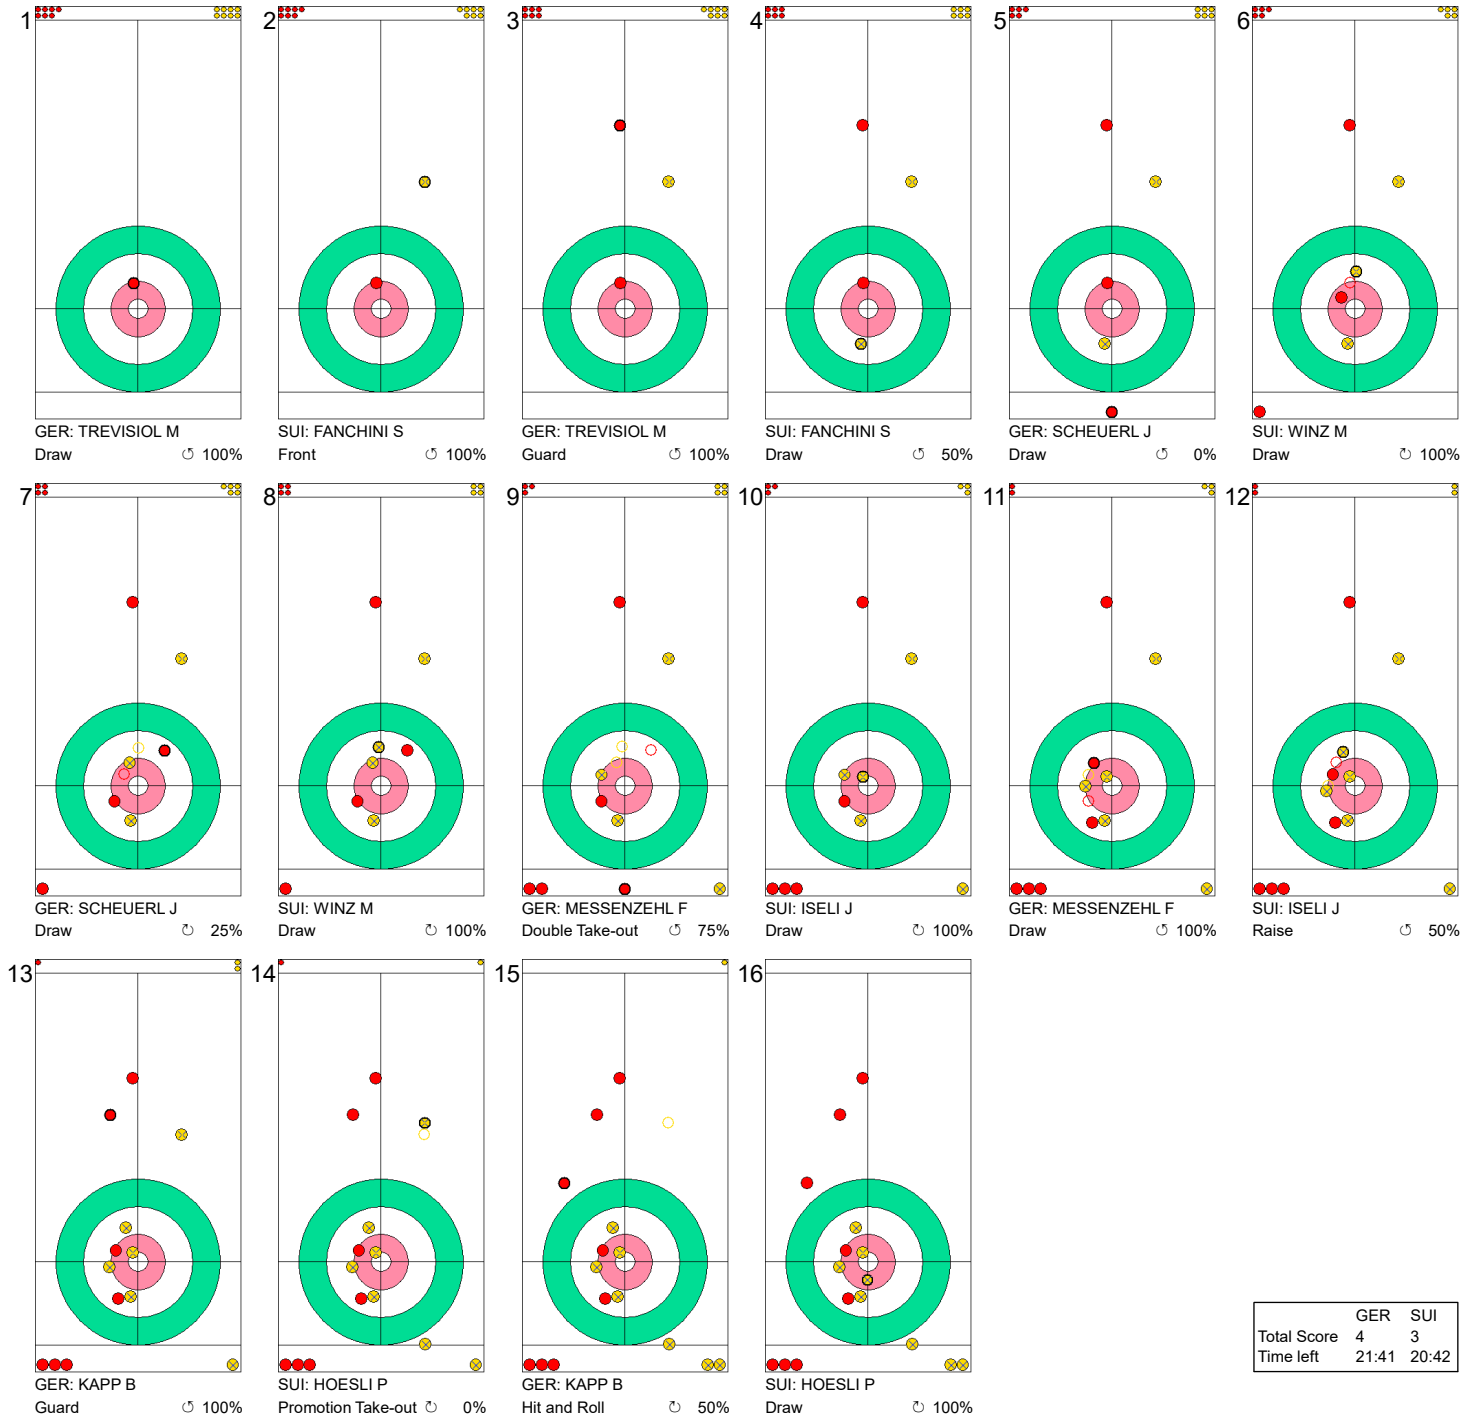

Game - Shot by Shot

**Legend:**  
 ↻ Clockwise      ↺ Counter-clockwise      - Not considered

Game - Shot by Shot

|             | GER   | SUI   |
|-------------|-------|-------|
| Total Score | 3     | 1     |
| Time left   | 29:16 | 30:24 |

**Legend:**  
 ↻ Clockwise      ↺ Counter-clockwise      - Not considered

**Game - Shot by Shot**

**Legend:**  
 ↻ Clockwise      ↺ Counter-clockwise      - Not considered

TUE 28 FEB 2023  
Start Time 9:00

Round Robin Session 5 - Sheet D

Game - Shot by Shot

End 4 ● GER - Germany 4 + 0 (this end) = 4      ● SUI - Switzerland 1 + 2 (this end) = 3

Legend:   
 ↻ Clockwise      ↺ Counter-clockwise      - Not considered

**Game - Shot by Shot**

**Legend:**  
 Clockwise     
  Counter-clockwise     
 - Not considered

Game - Shot by Shot

**Legend:**  
 ↻ Clockwise      ↺ Counter-clockwise      - Not considered

Game - Shot by Shot