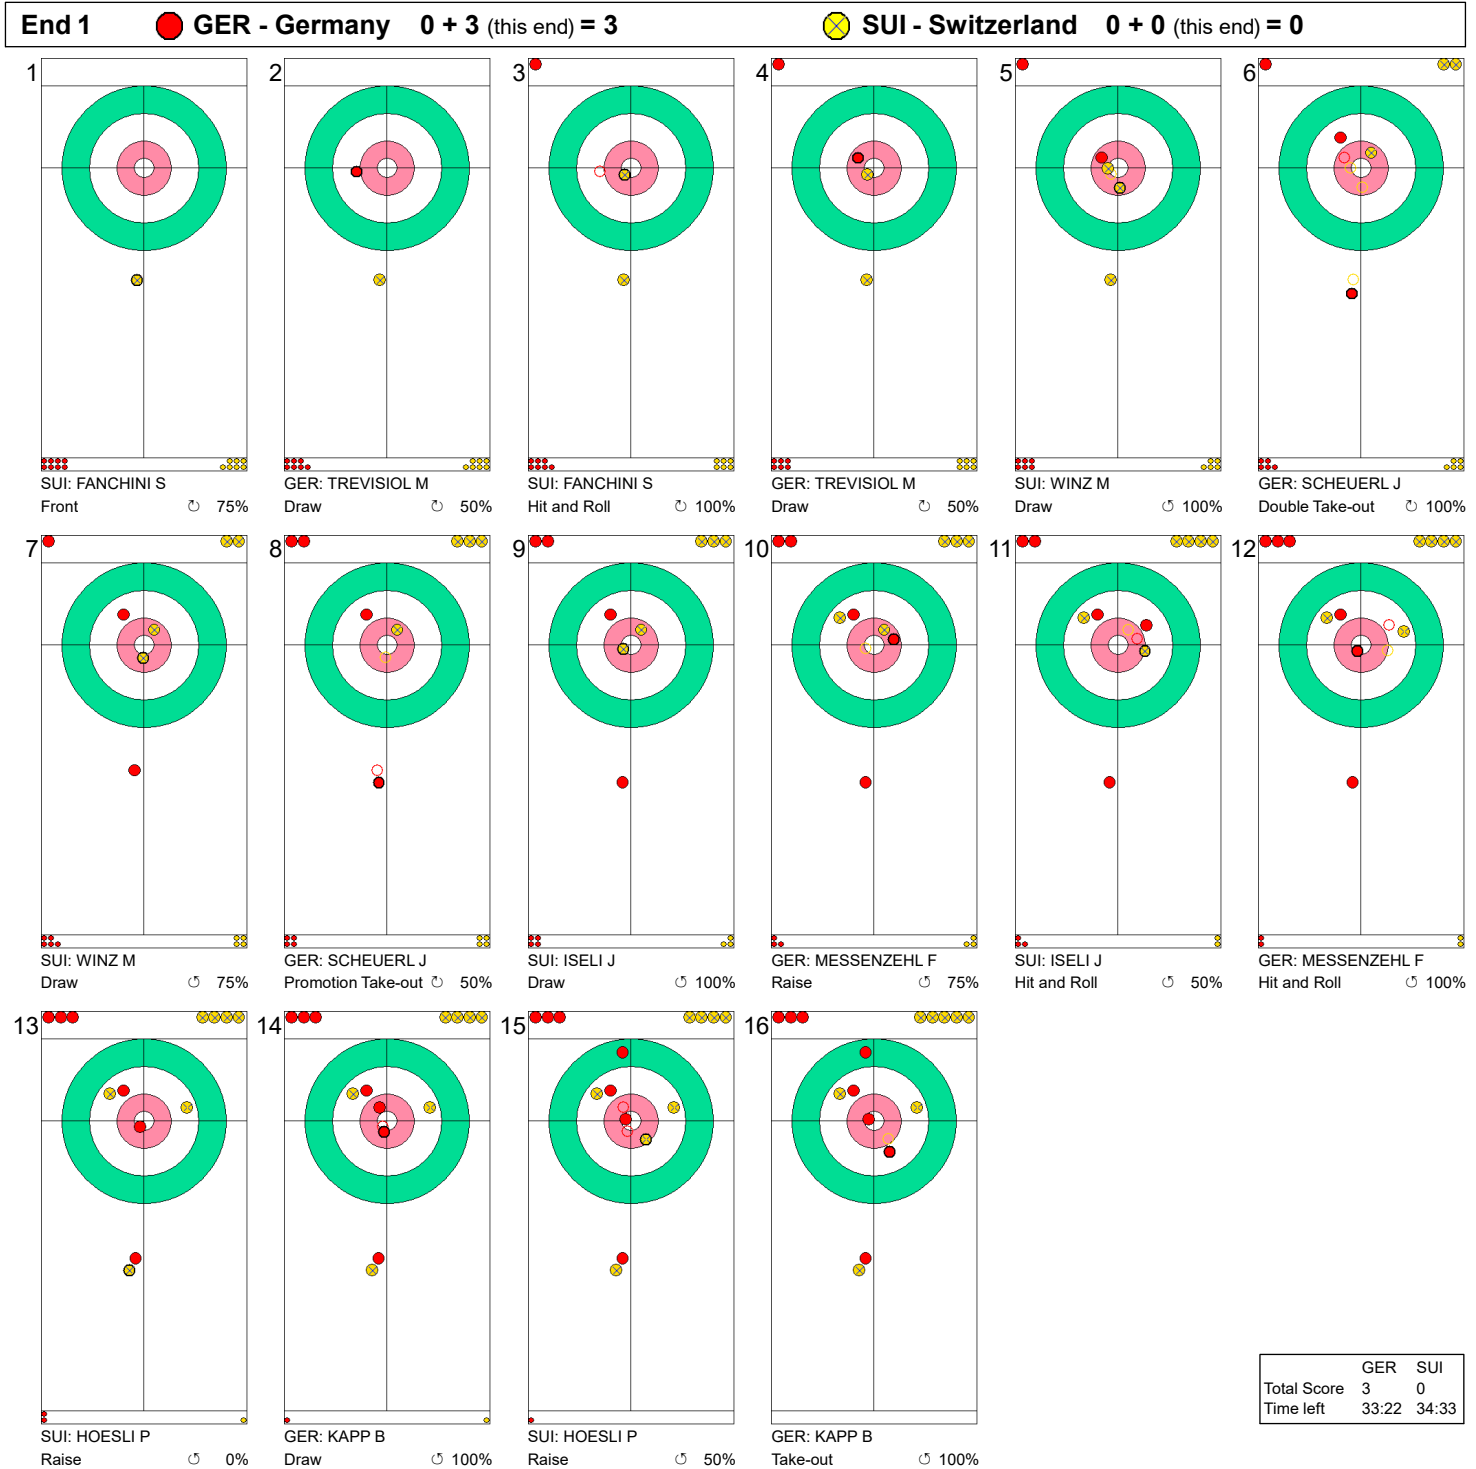

Game - Shot by Shot

**Legend:**  
 ↻ Clockwise      ↺ Counter-clockwise      - Not considered

Game - Shot by Shot

|             | GER   | SUI   |
|-------------|-------|-------|
| Total Score | 3     | 1     |
| Time left   | 29:16 | 30:24 |

Round Robin Session 5 - Sheet D

Game - Shot by Shot

End 4 ● GER - Germany 4 + 0 (this end) = 4      ● SUI - Switzerland 1 + 2 (this end) = 3

Legend:   
 ↻ Clockwise      ↺ Counter-clockwise      - Not considered

**Game - Shot by Shot**

**Legend:**  
 Clockwise     
  Counter-clockwise     
 - Not considered

Game - Shot by Shot

**Legend:**  
 ↻ Clockwise      ↺ Counter-clockwise      - Not considered

Game - Shot by Shot

**Legend:**  
 ↻ Clockwise      ↺ Counter-clockwise      - Not considered

Game - Shot by Shot

**Legend:**  
 ↻ Clockwise      ↺ Counter-clockwise      - Not considered

Game - Shot by Shot

**Legend:**  
 ↻ Clockwise   ↺ Counter-clockwise   - Not considered