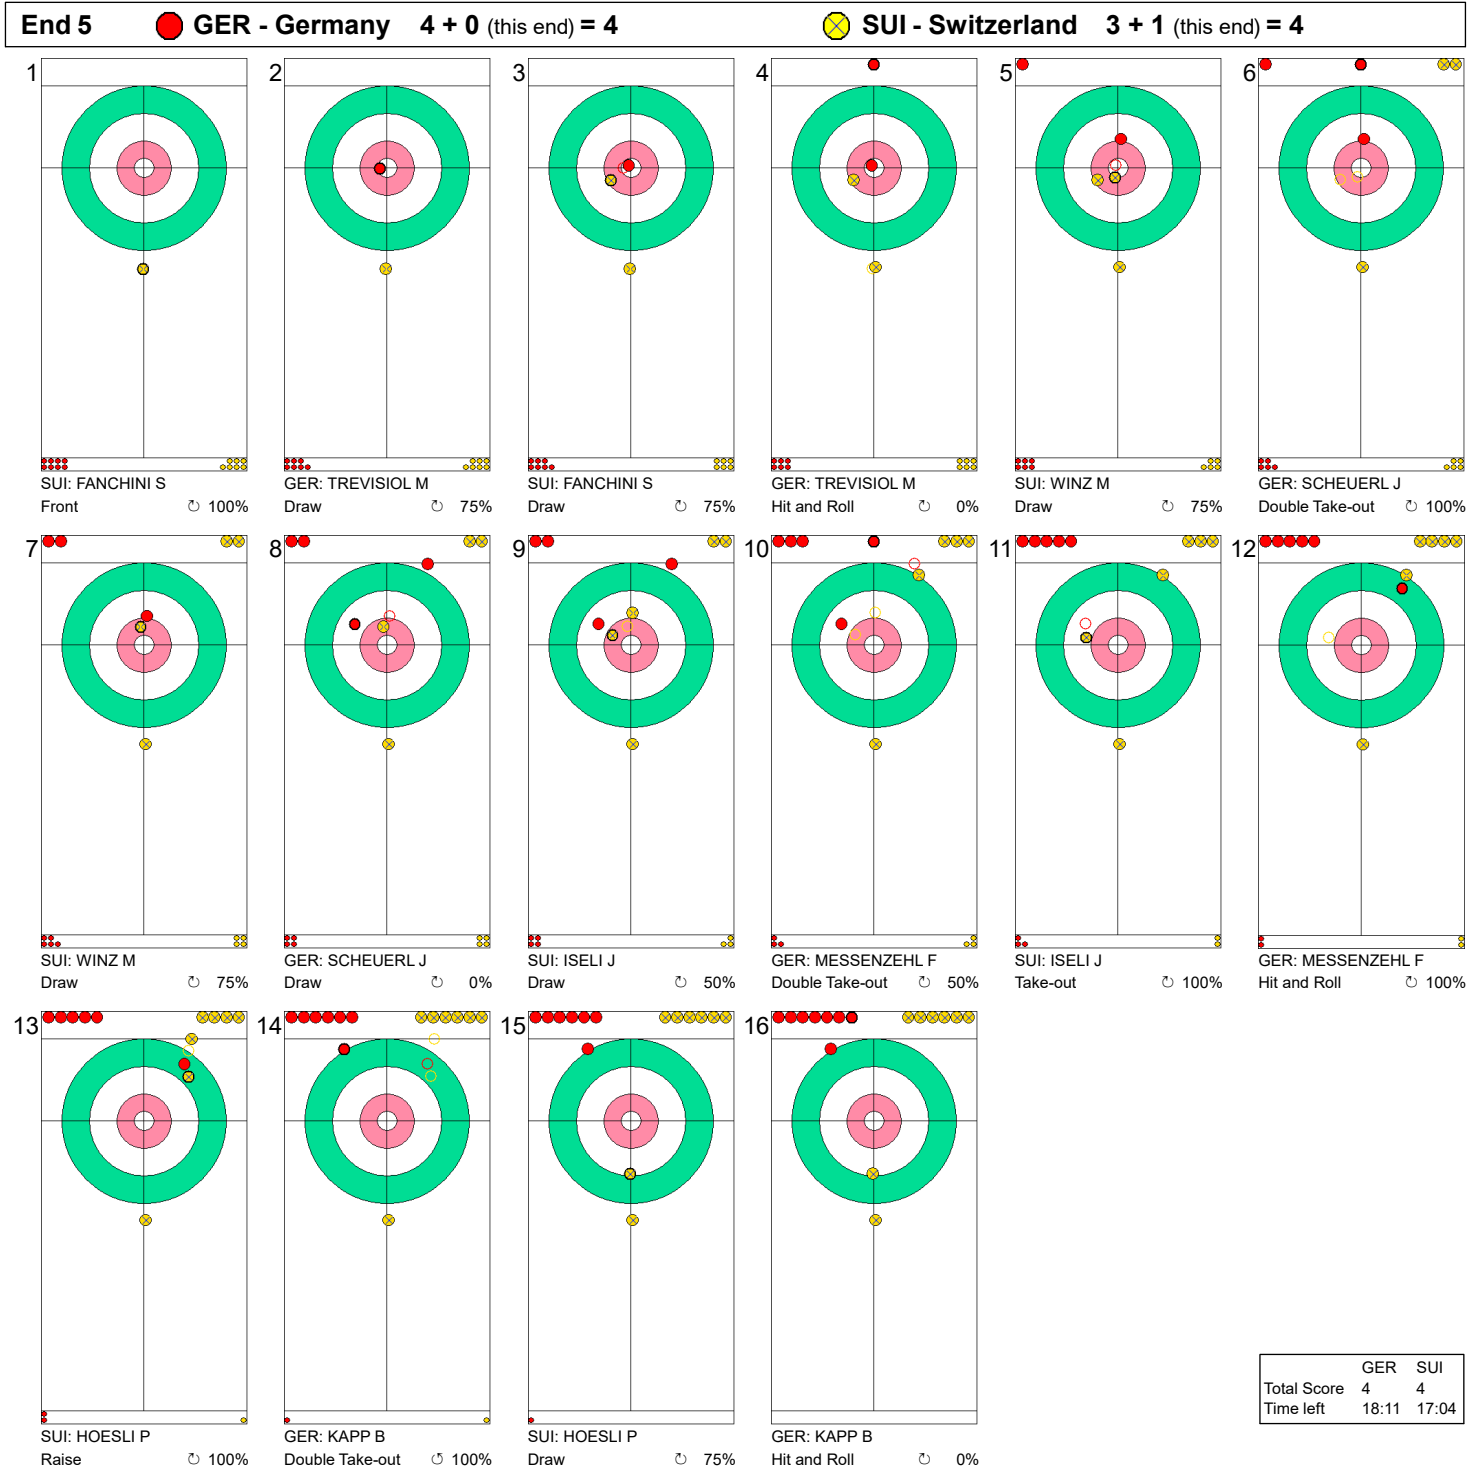

Round Robin Session 5 - Sheet D

Game - Shot by Shot

End 4 ● GER - Germany 4 + 0 (this end) = 4      ● SUI - Switzerland 1 + 2 (this end) = 3

Legend:   
 ↻ Clockwise      ↺ Counter-clockwise      - Not considered

**Game - Shot by Shot**

**Legend:**  
 Clockwise     
  Counter-clockwise     
 - Not considered

Game - Shot by Shot

**Legend:**  
 ↻ Clockwise      ↺ Counter-clockwise      - Not considered

Game - Shot by Shot

**Legend:**  
 ↻ Clockwise      ↺ Counter-clockwise      - Not considered

Game - Shot by Shot

**Legend:**  
 ↻ Clockwise      ↺ Counter-clockwise      - Not considered

Game - Shot by Shot

**Legend:**  
 ↻ Clockwise   ↺ Counter-clockwise   - Not considered

**Game - Shot by Shot**

|             |       |       |
|-------------|-------|-------|
|             | GER   | SUI   |
| Total Score | 8     | 6     |
| Time left   | 02:15 | 02:20 |

**Legend:**  
 Clockwise     
 Counter-clockwise     
 - Not considered