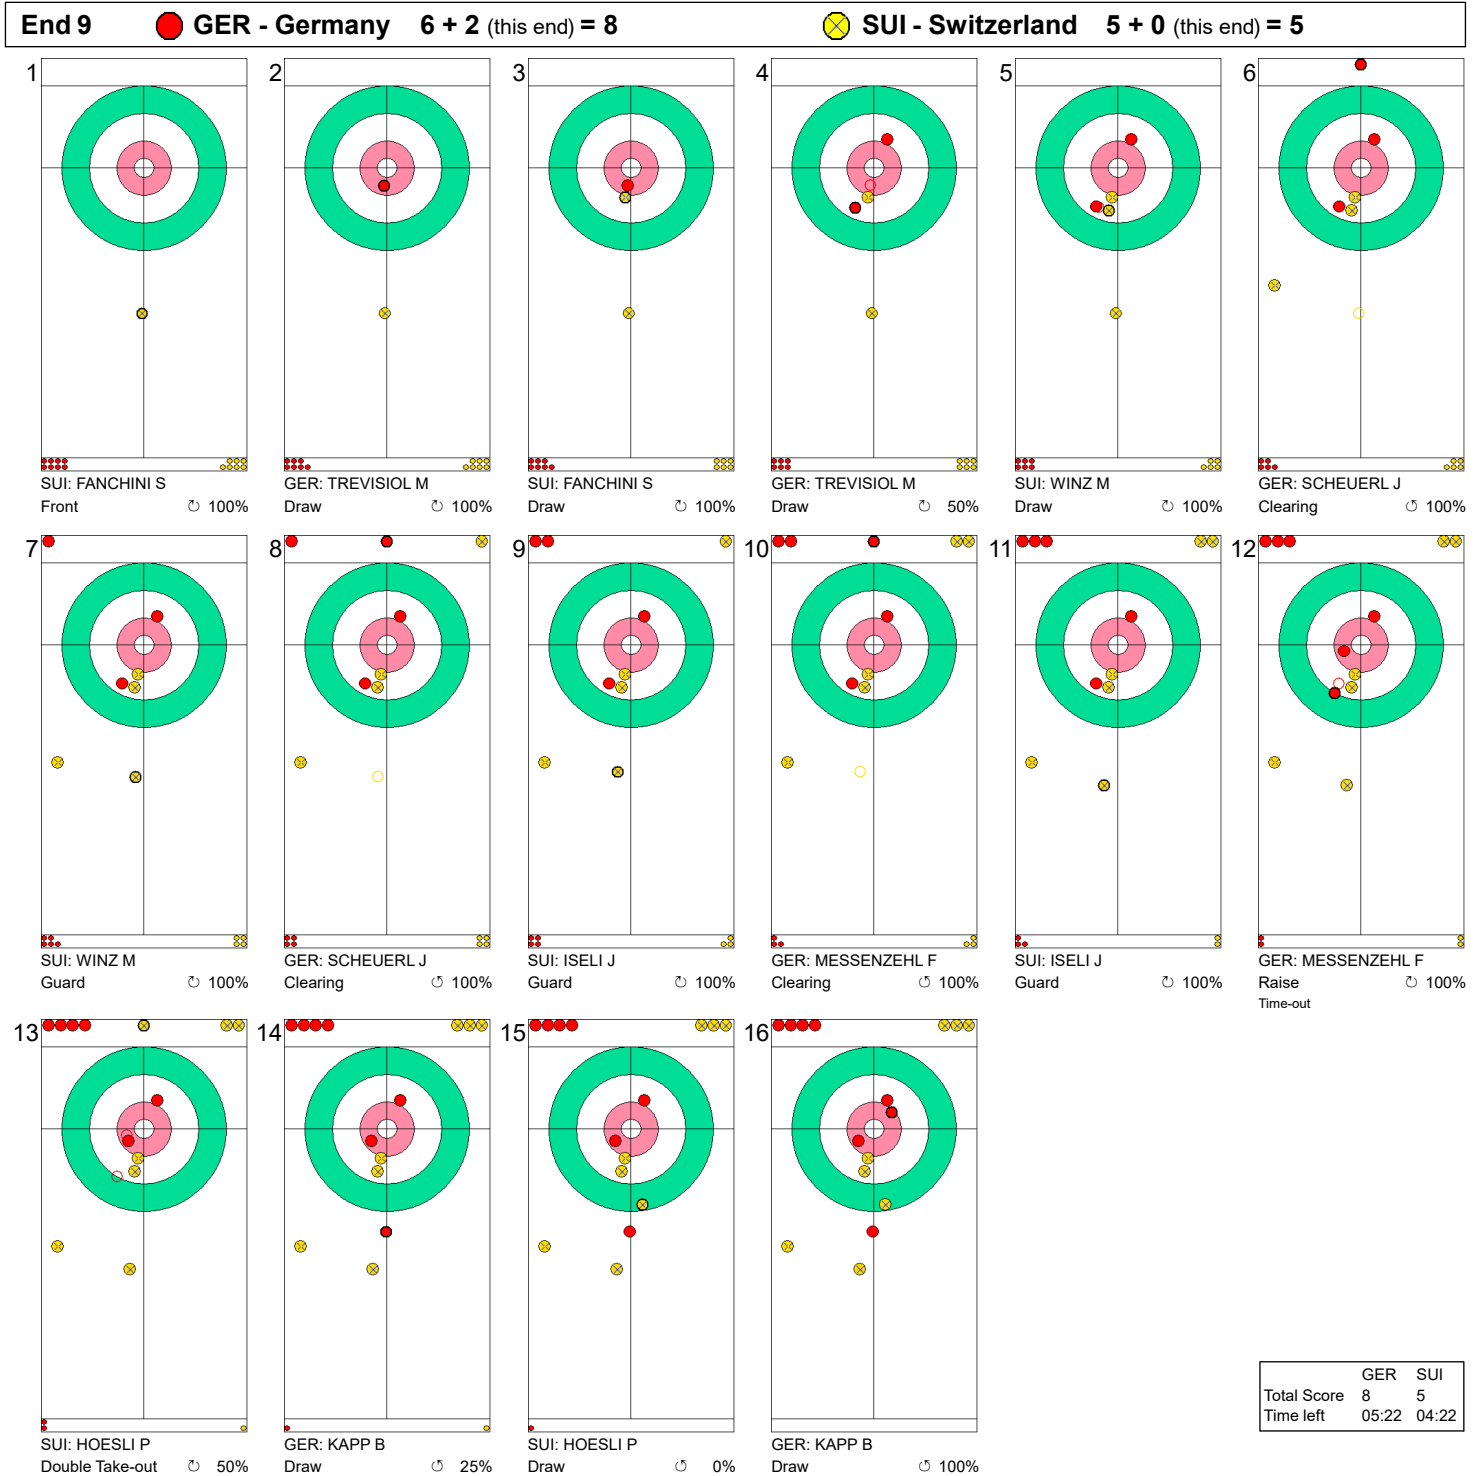

Round Robin Session 5 - Sheet D

Game - Shot by Shot

End 4 ● GER - Germany 4 + 0 (this end) = 4      ● SUI - Switzerland 1 + 2 (this end) = 3

Legend:   
 ↻ Clockwise      ↺ Counter-clockwise      - Not considered

**Game - Shot by Shot**

**Legend:**  
 Clockwise     
  Counter-clockwise     
 - Not considered

Game - Shot by Shot

**Legend:**  
 ↻ Clockwise      ↺ Counter-clockwise      - Not considered

Game - Shot by Shot

**Legend:**  
 ↻ Clockwise      ↺ Counter-clockwise      - Not considered

Game - Shot by Shot

**Legend:**  
 ↻ Clockwise      ↺ Counter-clockwise      - Not considered

Game - Shot by Shot

**Legend:**  
 ↻ Clockwise   ↺ Counter-clockwise   - Not considered

**Game - Shot by Shot**

|             |       |       |
|-------------|-------|-------|
|             | GER   | SUI   |
| Total Score | 8     | 6     |
| Time left   | 02:15 | 02:20 |

**Legend:**  
 Clockwise     
 Counter-clockwise     
 - Not considered