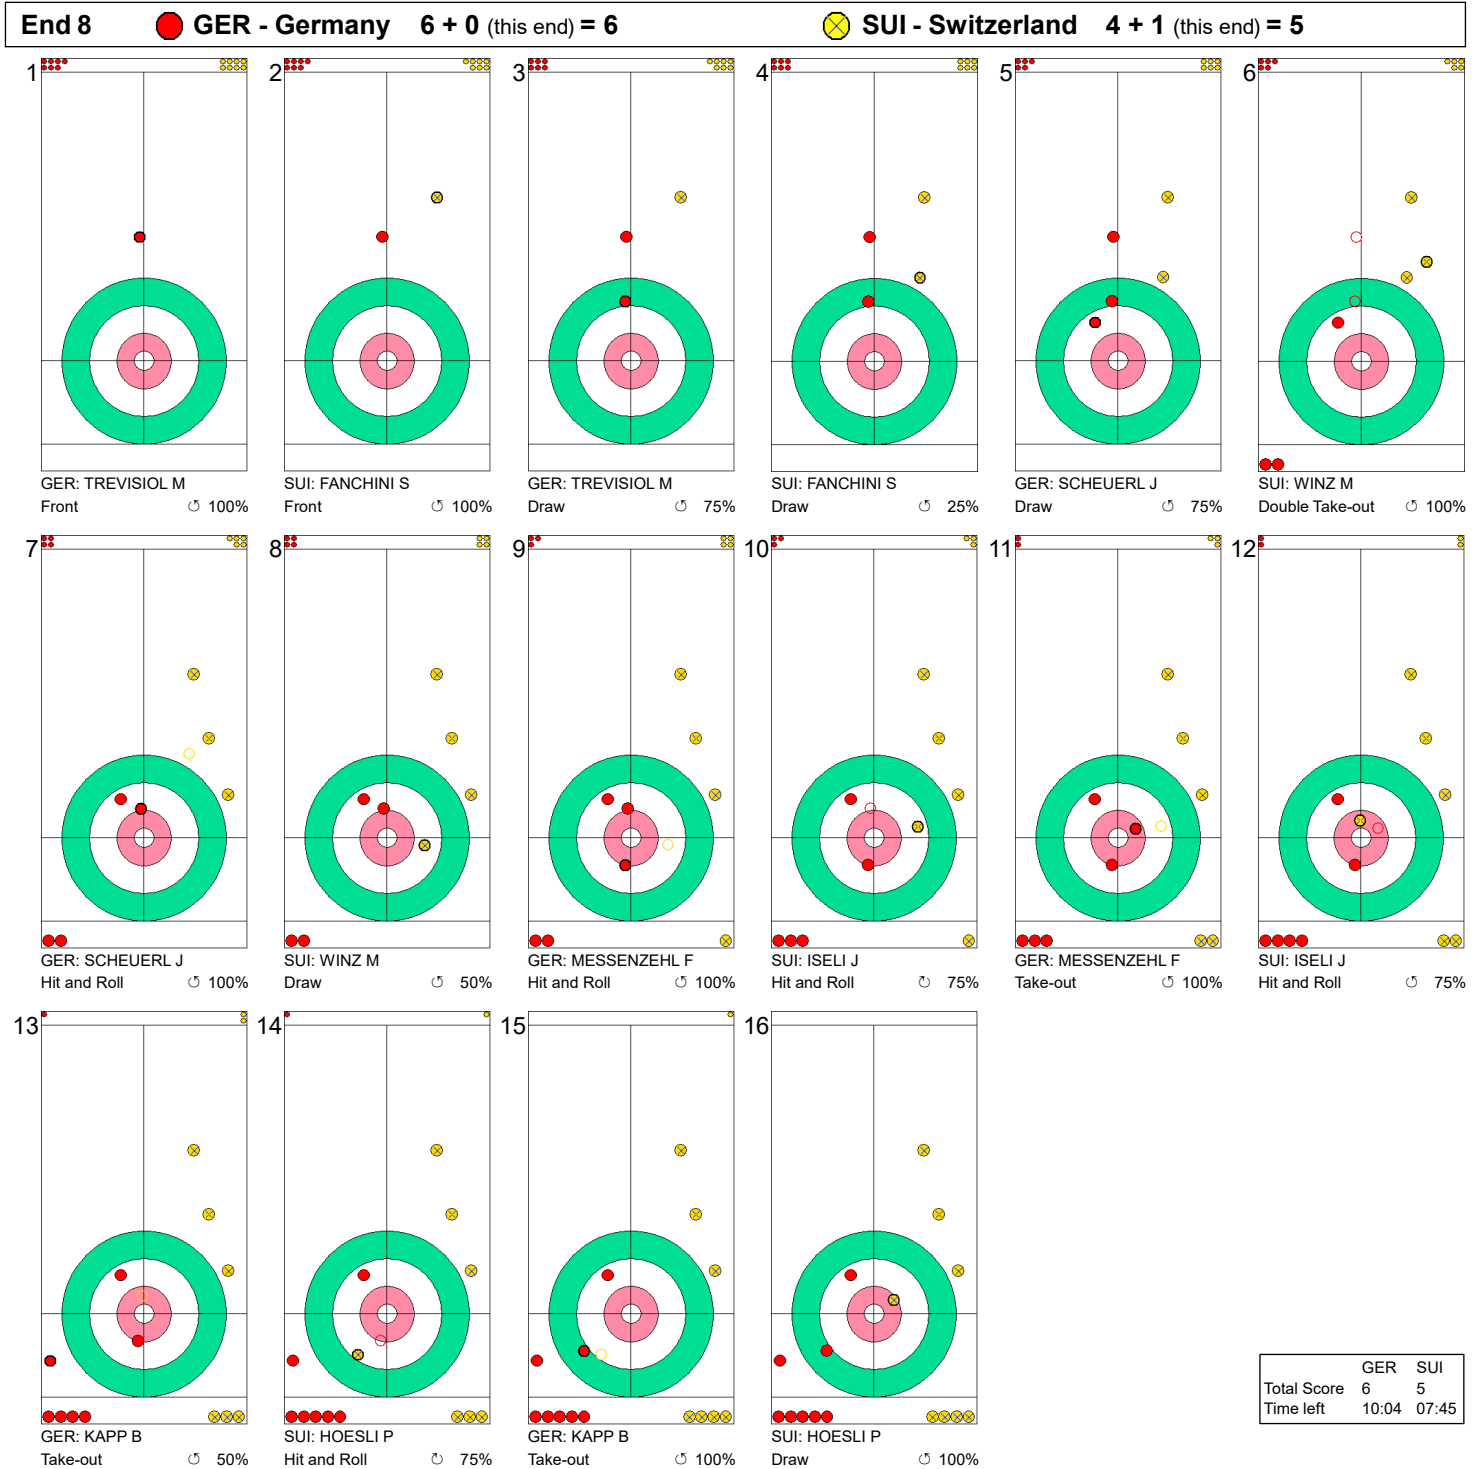

Round Robin Session 5 - Sheet D

Game - Shot by Shot

End 4 ● GER - Germany 4 + 0 (this end) = 4      ● SUI - Switzerland 1 + 2 (this end) = 3

Legend:   
 ↻ Clockwise      ↺ Counter-clockwise      - Not considered

**Game - Shot by Shot**

**Legend:**  
 Clockwise     
  Counter-clockwise     
 - Not considered

Game - Shot by Shot

**Legend:**  
 ↻ Clockwise      ↺ Counter-clockwise      - Not considered

Game - Shot by Shot

**Legend:**  
 ↻ Clockwise      ↺ Counter-clockwise      - Not considered

Game - Shot by Shot

**Legend:**  
 ↻ Clockwise      ↺ Counter-clockwise      - Not considered

Game - Shot by Shot

**Legend:**  
 ↻ Clockwise   ↺ Counter-clockwise   - Not considered

**Game - Shot by Shot**

|             |       |       |
|-------------|-------|-------|
|             | GER   | SUI   |
| Total Score | 8     | 6     |
| Time left   | 02:15 | 02:20 |

**Legend:**  
 Clockwise     
 Counter-clockwise     
 - Not considered