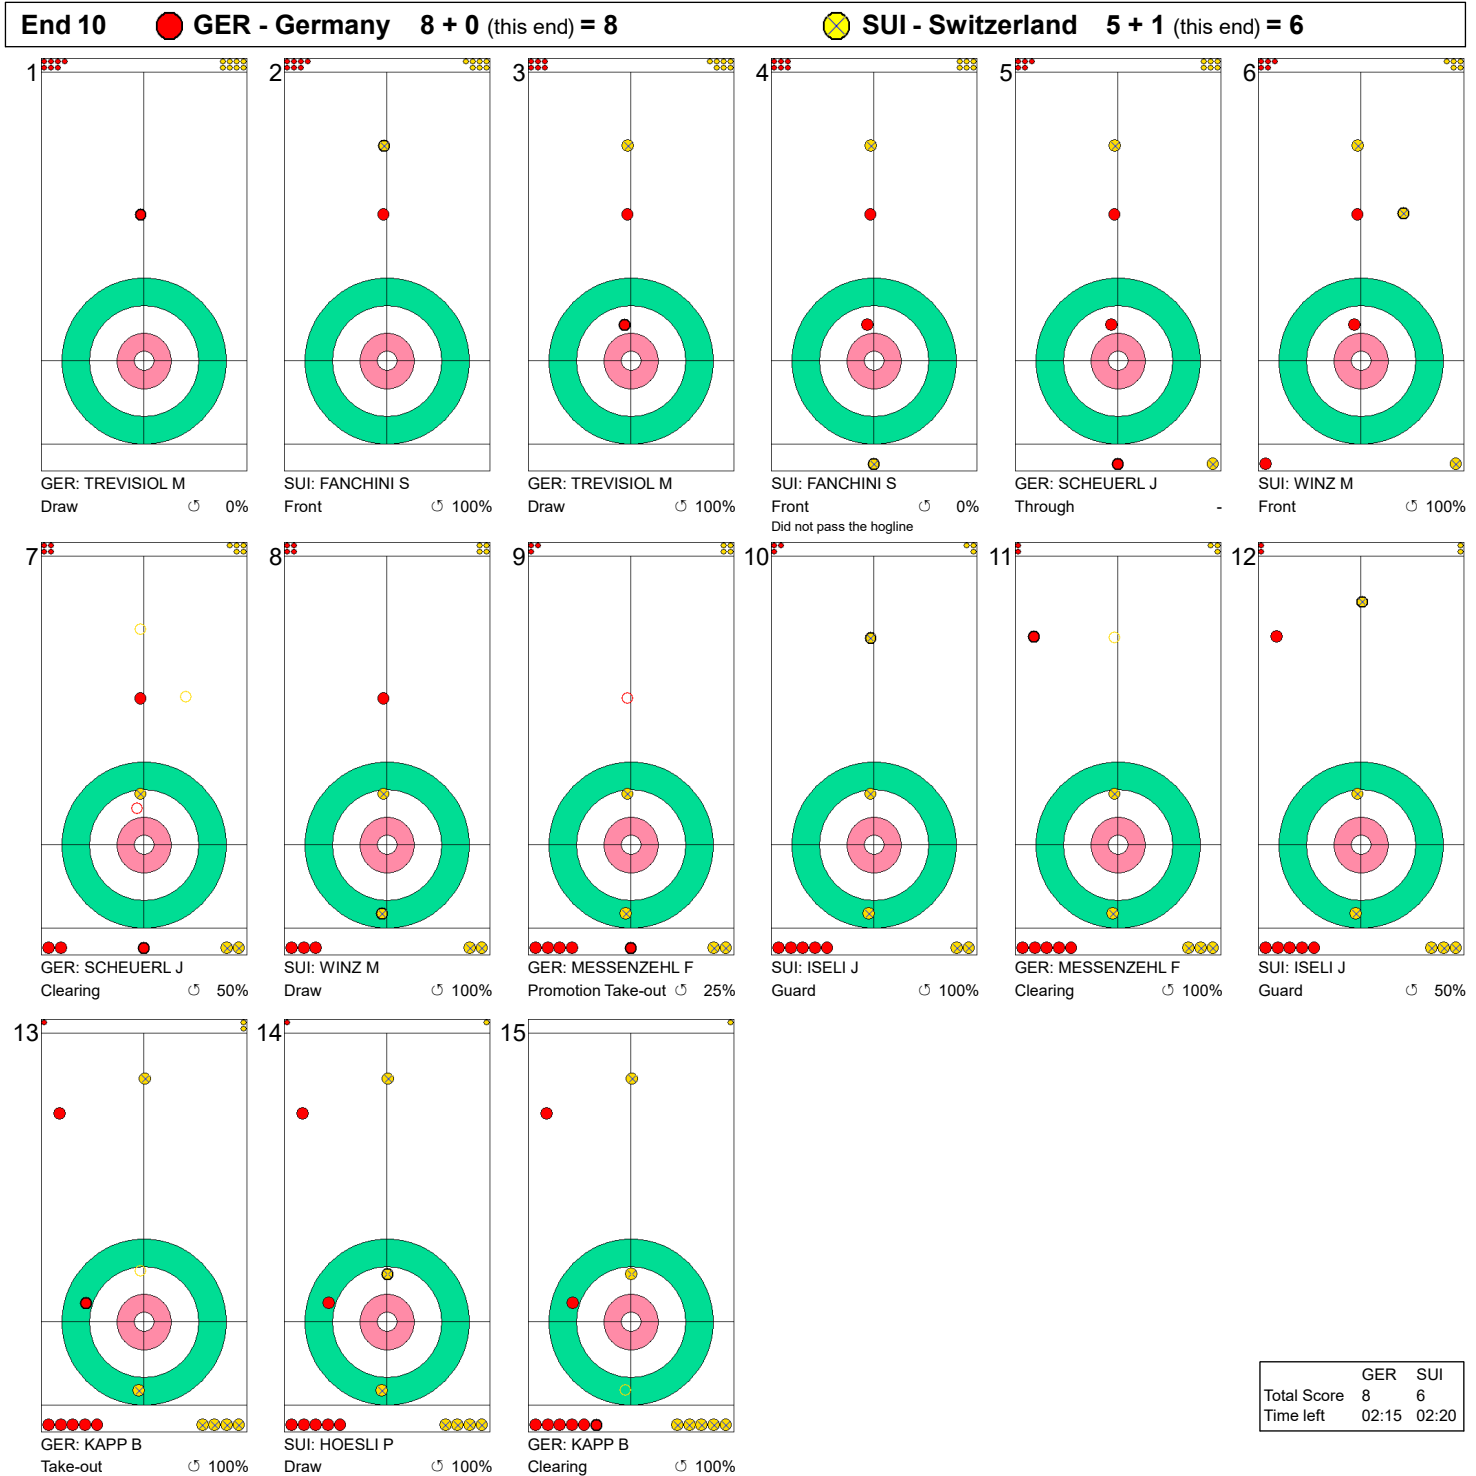

Round Robin Session 5 - Sheet D

Game - Shot by Shot

End 4 ● GER - Germany 4 + 0 (this end) = 4      ● SUI - Switzerland 1 + 2 (this end) = 3

Legend:   
 ↻ Clockwise      ↺ Counter-clockwise      - Not considered

**Game - Shot by Shot**

**Legend:**  
 Clockwise     
  Counter-clockwise     
 - Not considered

Game - Shot by Shot

**Legend:**  
 ↻ Clockwise      ↺ Counter-clockwise      - Not considered

Game - Shot by Shot

**Legend:**  
 ↻ Clockwise      ↺ Counter-clockwise      - Not considered

Game - Shot by Shot

**Legend:**  
 ↻ Clockwise      ↺ Counter-clockwise      - Not considered

Game - Shot by Shot

**Legend:**  
 ↻ Clockwise   ↺ Counter-clockwise   - Not considered

**Game - Shot by Shot**

|             |       |       |
|-------------|-------|-------|
|             | GER   | SUI   |
| Total Score | 8     | 6     |
| Time left   | 02:15 | 02:20 |

**Legend:**  
 Clockwise     
 Counter-clockwise     
 - Not considered