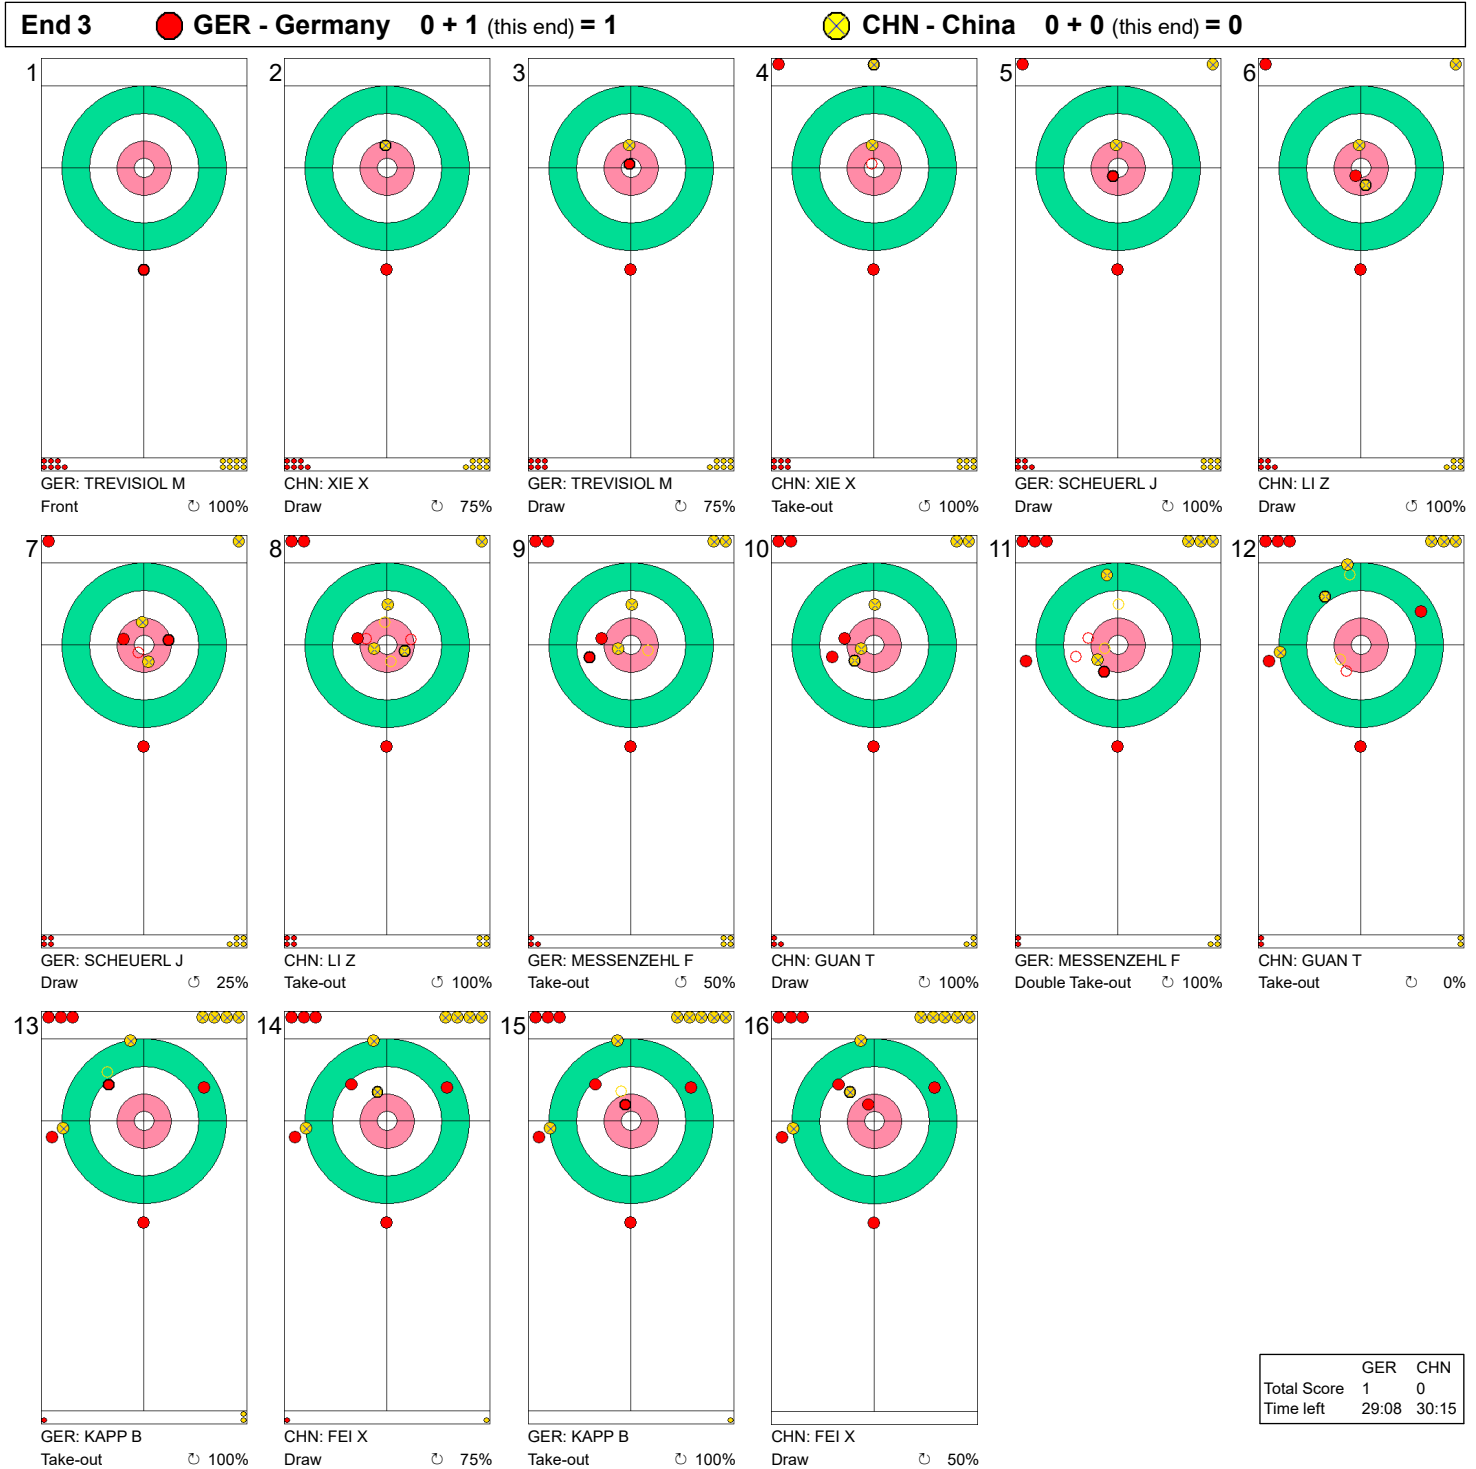

Game - Shot by Shot

**Legend:**  
 ↻ Clockwise      ↺ Counter-clockwise      - Not considered

**Game - Shot by Shot**

	GER	CHN
Total Score	0	0
Time left	33:57	34:08

**Legend:**  
 ↻ Clockwise      ↺ Counter-clockwise      - Not considered

Game - Shot by Shot

**Legend:**  
 ↻ Clockwise      ↺ Counter-clockwise      - Not considered

**Game - Shot by Shot**

**Legend:**  
 ↻ Clockwise      ↺ Counter-clockwise      - Not considered

**Game - Shot by Shot**

**Legend:**  
 ↻ Clockwise      ↺ Counter-clockwise      - Not considered

Game - Shot by Shot

**Legend:**  
 ↻ Clockwise      ↺ Counter-clockwise      - Not considered

Game - Shot by Shot

Legend:  
 ↻ Clockwise      ↺ Counter-clockwise      - Not considered

**Game - Shot by Shot**

**Legend:**  
 ↻ Clockwise      ↺ Counter-clockwise      - Not considered

**Game - Shot by Shot**

**Legend:**  
 ↻ Clockwise   ↺ Counter-clockwise   - Not considered

Game - Shot by Shot