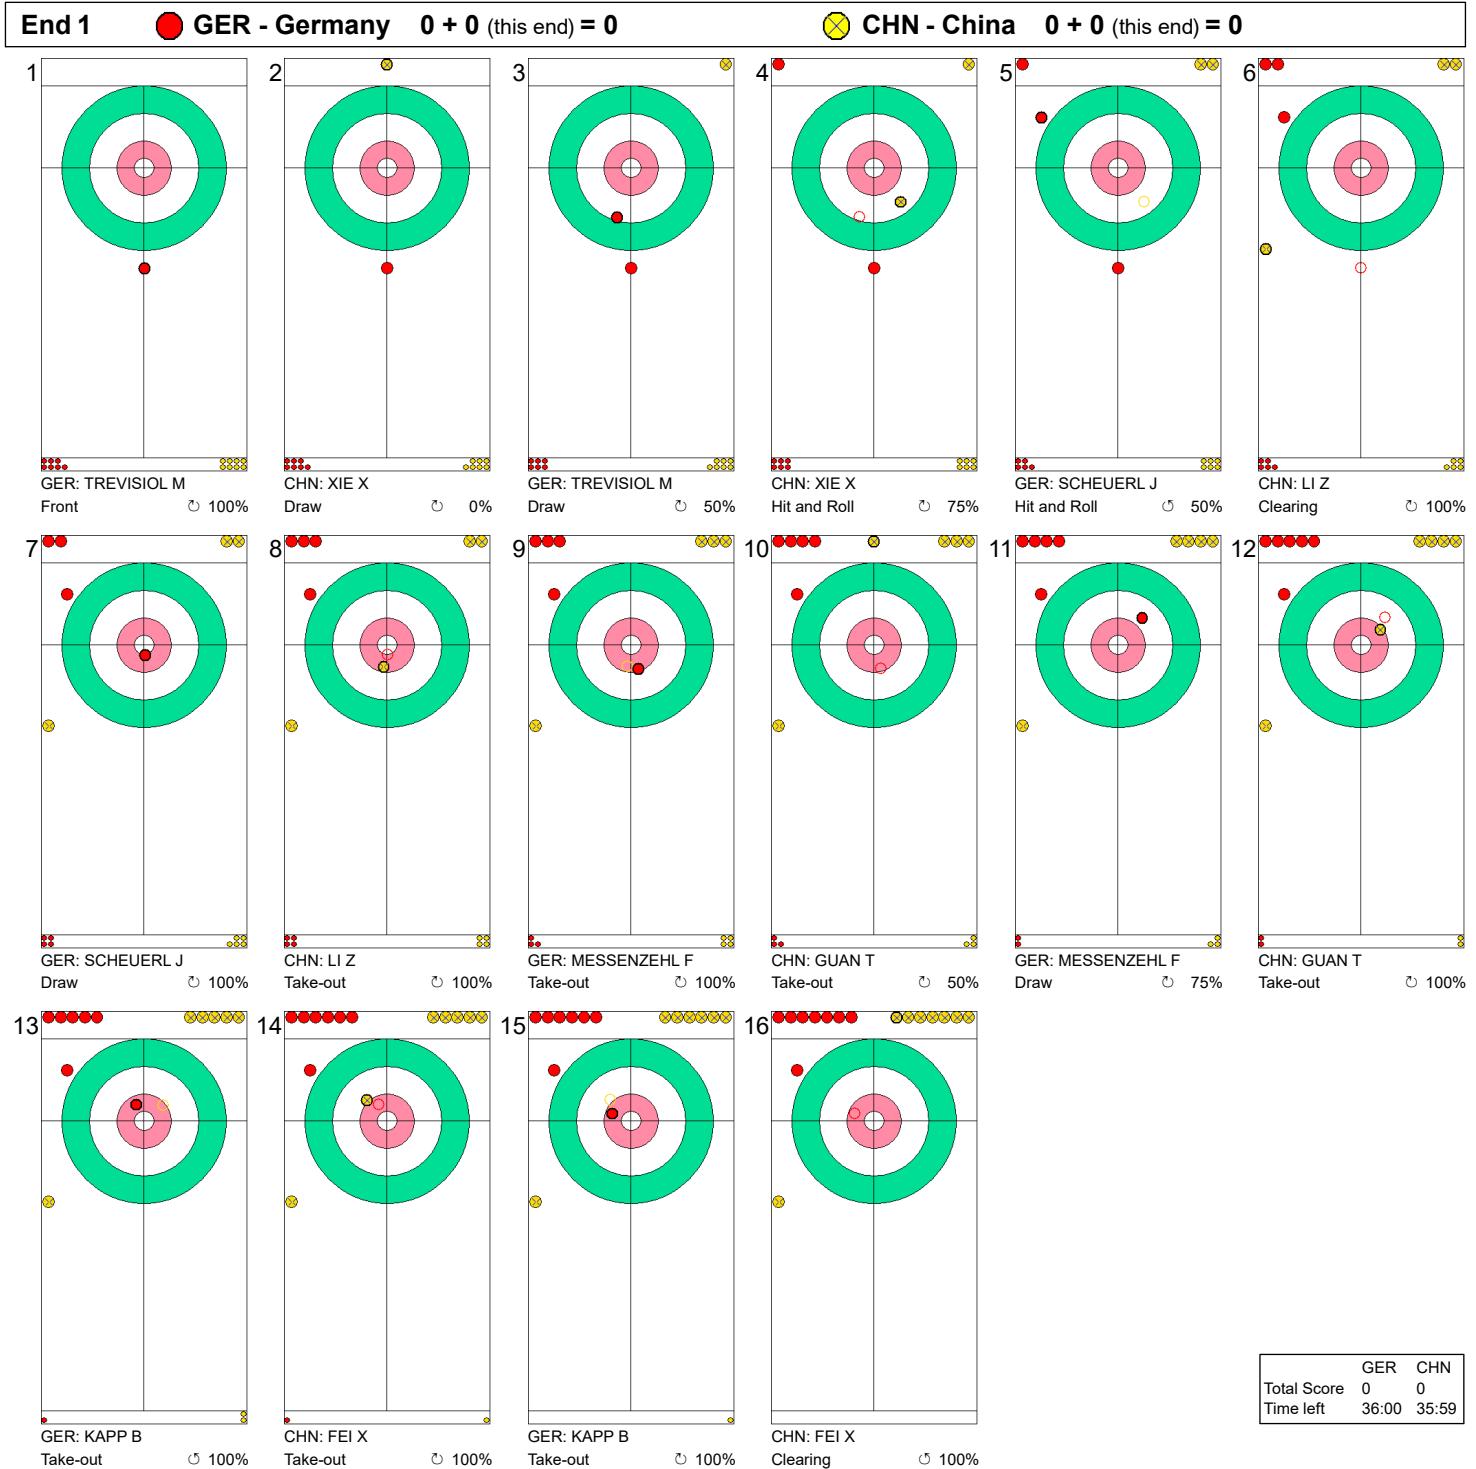

Game - Shot by Shot

**Legend:**  
 ↻ Clockwise      ↺ Counter-clockwise      - Not considered

**Game - Shot by Shot**

	GER	CHN
Total Score	0	0
Time left	33:57	34:08

**Legend:**  
 ↻ Clockwise      ↺ Counter-clockwise      - Not considered

Game - Shot by Shot

**Legend:**  
 ↻ Clockwise      ↺ Counter-clockwise      - Not considered

**Game - Shot by Shot**

**Legend:**  
 ↻ Clockwise      ↺ Counter-clockwise      - Not considered

**Game - Shot by Shot**

**Legend:**  
 ↻ Clockwise      ↺ Counter-clockwise      - Not considered

Game - Shot by Shot

**Legend:**  
 ↻ Clockwise      ↺ Counter-clockwise      - Not considered

Game - Shot by Shot

Legend:  
 ↻ Clockwise      ↺ Counter-clockwise      - Not considered

**Game - Shot by Shot**

**Legend:**  
 ↻ Clockwise      ↺ Counter-clockwise      - Not considered

**Game - Shot by Shot**

**Legend:**  
 ↻ Clockwise   ↺ Counter-clockwise   - Not considered

Game - Shot by Shot