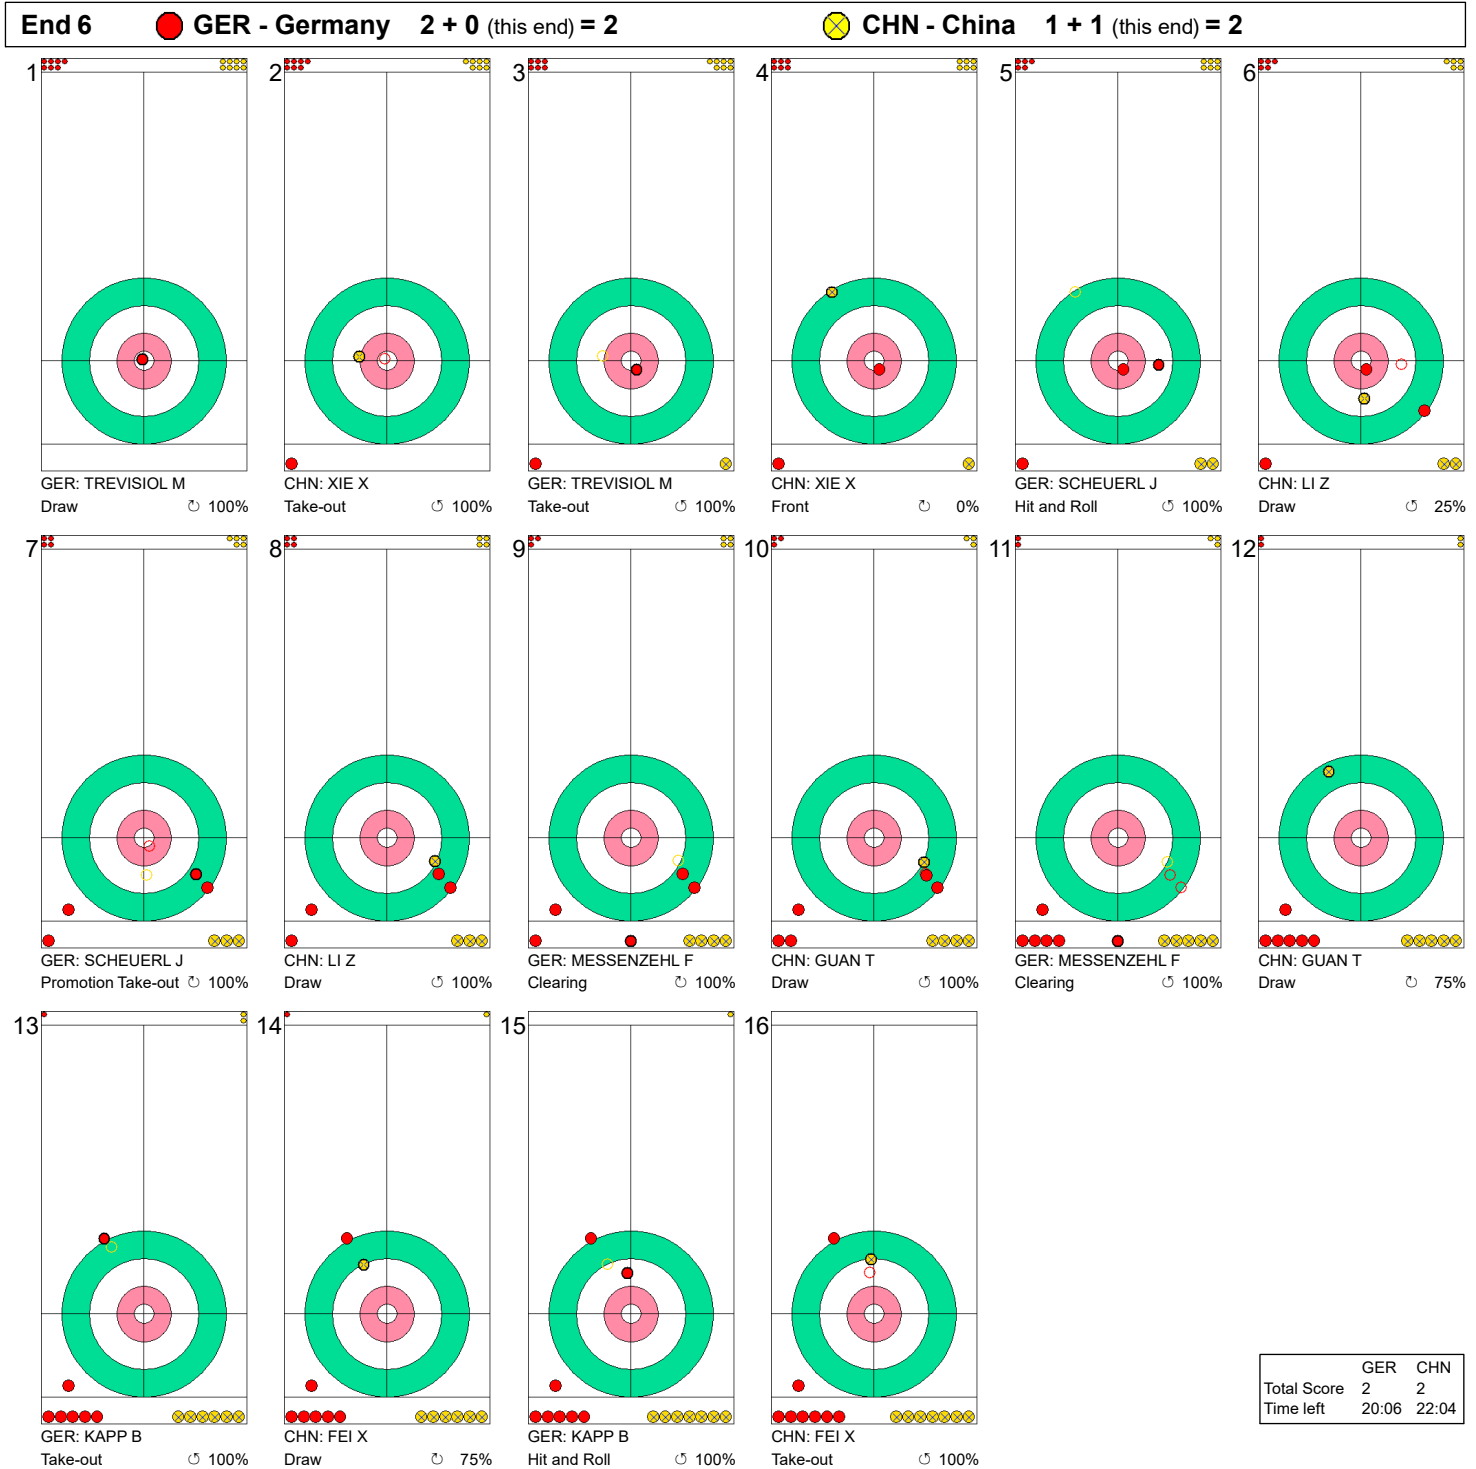

Game - Shot by Shot

**Legend:**  
 ↻ Clockwise      ↺ Counter-clockwise      - Not considered

**Game - Shot by Shot**

	GER	CHN
Total Score	0	0
Time left	33:57	34:08

**Legend:**  
 ↻ Clockwise      ↺ Counter-clockwise      - Not considered

Game - Shot by Shot

**Legend:**  
 ↻ Clockwise      ↺ Counter-clockwise      - Not considered

**Game - Shot by Shot**

**Legend:**  
 ↻ Clockwise      ↺ Counter-clockwise      - Not considered

**Game - Shot by Shot**

**Legend:**  
 ↻ Clockwise      ↺ Counter-clockwise      - Not considered

Game - Shot by Shot

**Legend:**  
 ↻ Clockwise      ↺ Counter-clockwise      - Not considered

Game - Shot by Shot

Legend:  
 ↻ Clockwise      ↺ Counter-clockwise      - Not considered

**Game - Shot by Shot**

**Legend:**  
 ↻ Clockwise      ↺ Counter-clockwise      - Not considered

**Game - Shot by Shot**

**Legend:**  
 ↻ Clockwise   ↺ Counter-clockwise   - Not considered

Game - Shot by Shot