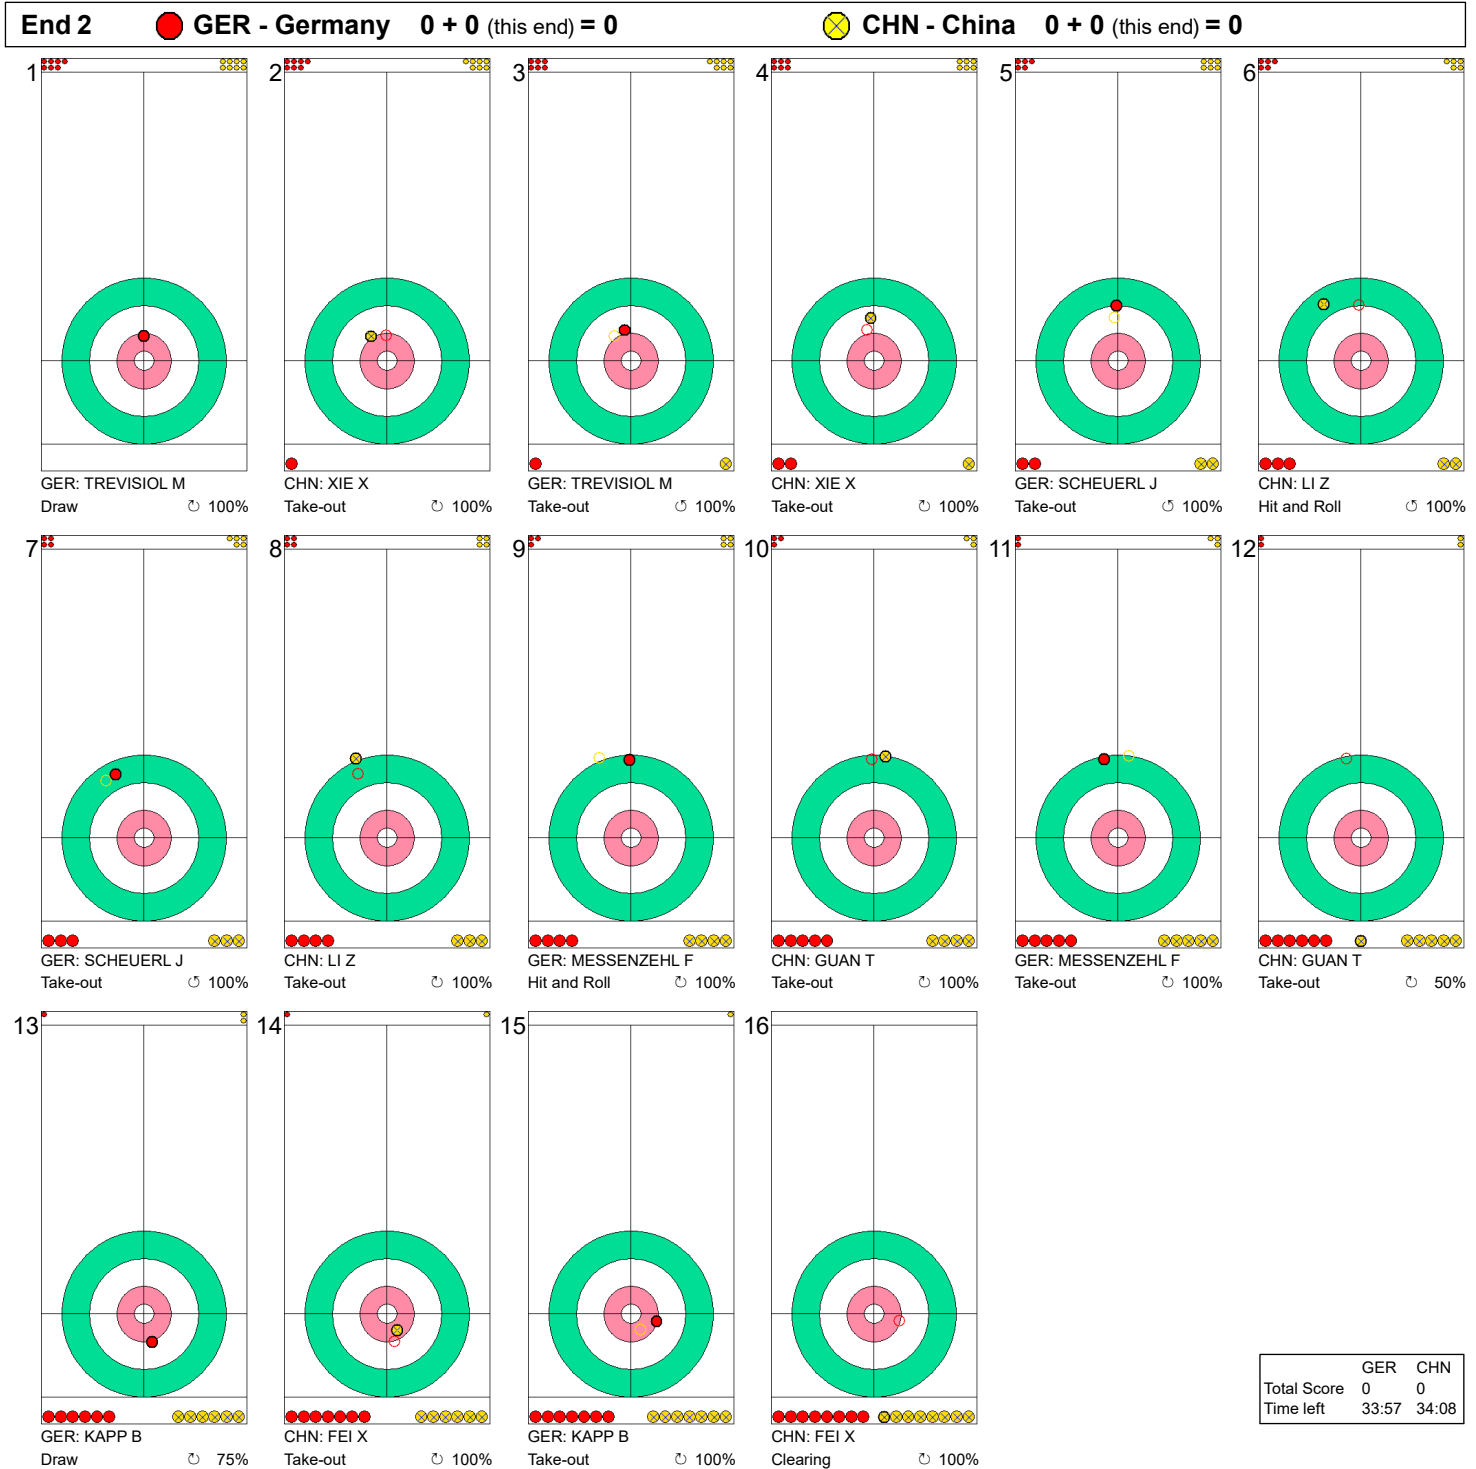

Game - Shot by Shot

**Legend:**  
 ↻ Clockwise      ↺ Counter-clockwise      - Not considered

**Game - Shot by Shot**

	GER	CHN
Total Score	0	0
Time left	33:57	34:08

**Legend:**  
 ↻ Clockwise      ↺ Counter-clockwise      - Not considered

Game - Shot by Shot

**Legend:**  
 ↻ Clockwise      ↺ Counter-clockwise      - Not considered

**Game - Shot by Shot**

**Legend:**  
 ↻ Clockwise      ↺ Counter-clockwise      - Not considered

**Game - Shot by Shot**

**Legend:**  
 ↻ Clockwise      ↺ Counter-clockwise      - Not considered

Game - Shot by Shot

**Legend:**  
 ↻ Clockwise      ↺ Counter-clockwise      - Not considered

Game - Shot by Shot

Legend:  
 ↻ Clockwise      ↺ Counter-clockwise      - Not considered

**Game - Shot by Shot**

**Legend:**  
 ↻ Clockwise      ↺ Counter-clockwise      - Not considered

**Game - Shot by Shot**

**Legend:**  
 ↻ Clockwise   ↺ Counter-clockwise   - Not considered

Game - Shot by Shot