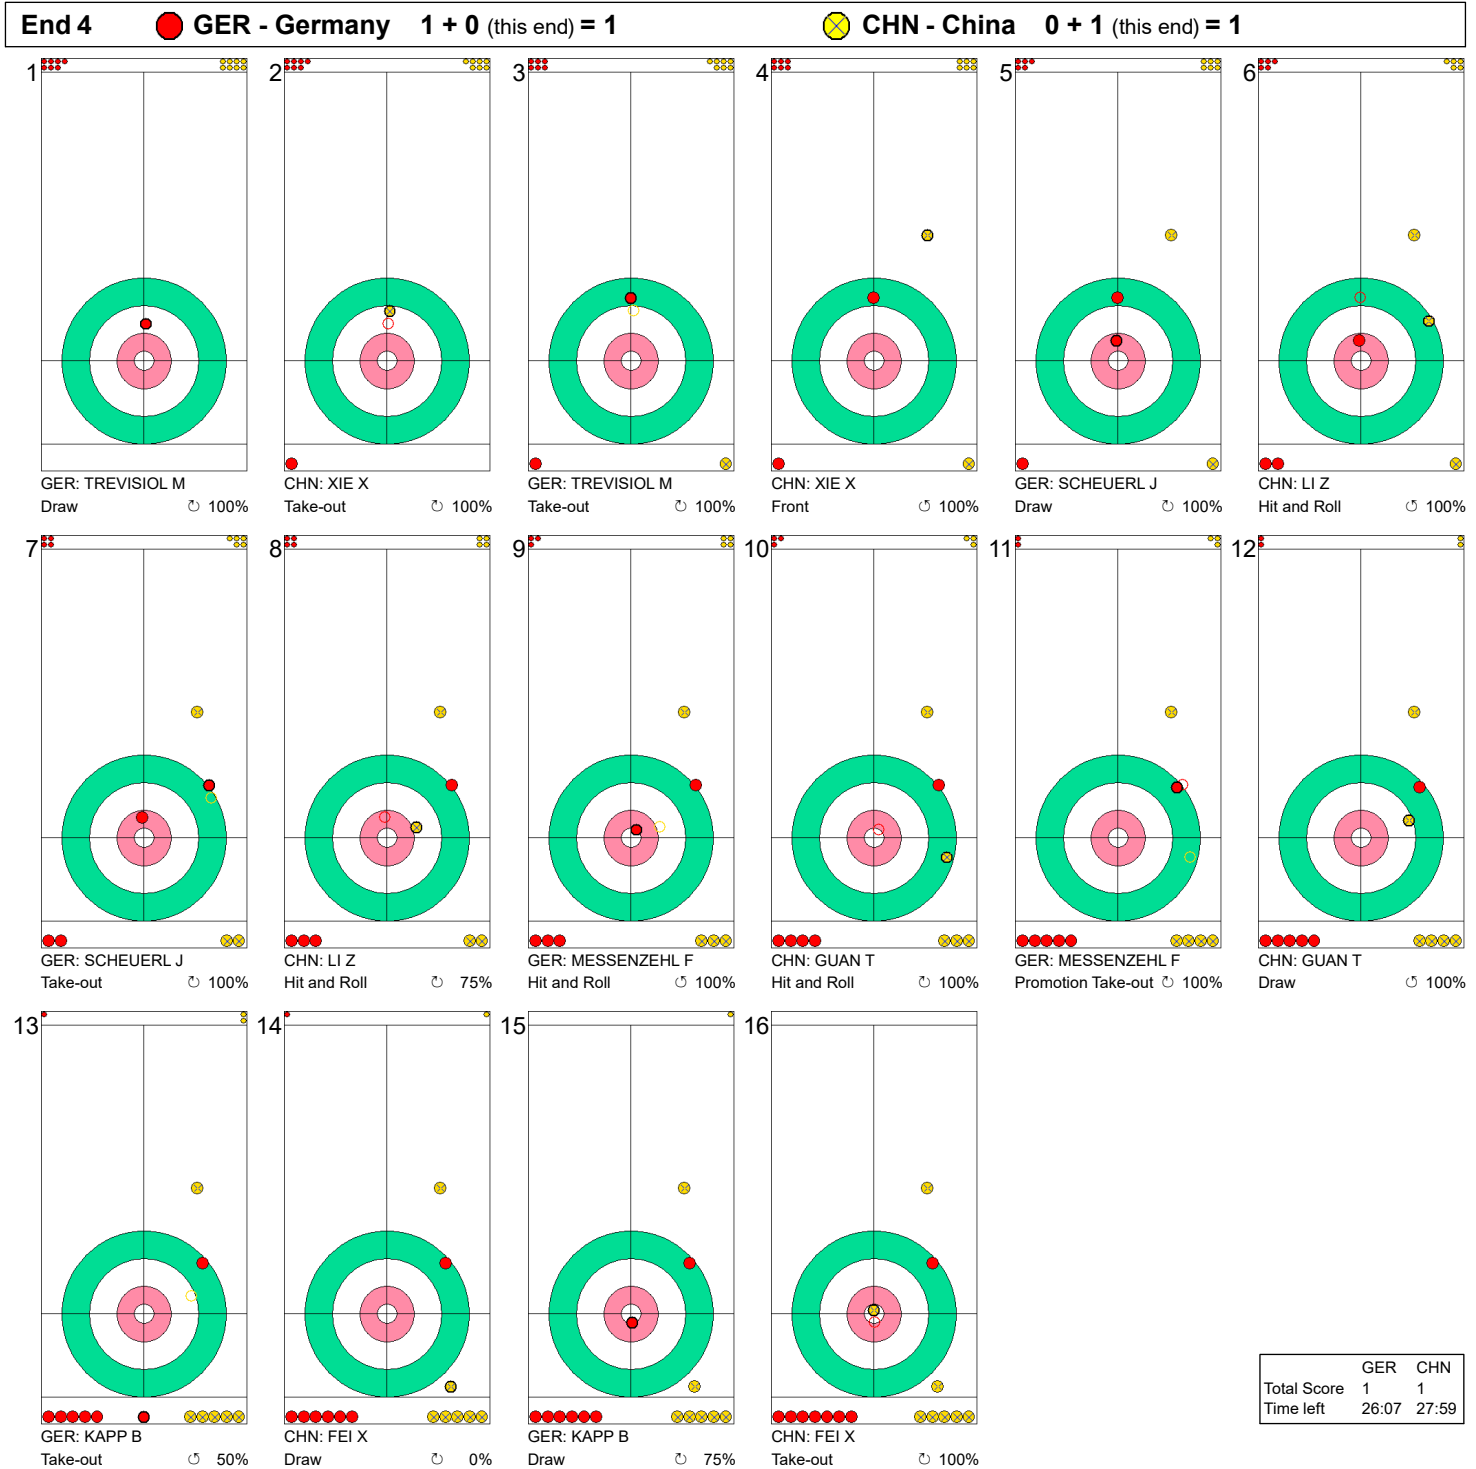

Game - Shot by Shot

**Legend:**  
 ↻ Clockwise      ↺ Counter-clockwise      - Not considered

**Game - Shot by Shot**

	GER	CHN
Total Score	0	0
Time left	33:57	34:08

**Legend:**  
 ↻ Clockwise      ↺ Counter-clockwise      - Not considered

Game - Shot by Shot

**Legend:**  
 ↻ Clockwise      ↺ Counter-clockwise      - Not considered

**Game - Shot by Shot**

**Legend:**  
 ↻ Clockwise      ↺ Counter-clockwise      - Not considered

**Game - Shot by Shot**

**Legend:**  
 ↻ Clockwise      ↺ Counter-clockwise      - Not considered

Game - Shot by Shot

**Legend:**  
 ↻ Clockwise      ↺ Counter-clockwise      - Not considered

Game - Shot by Shot

Legend:  
 ↻ Clockwise      ↺ Counter-clockwise      - Not considered

**Game - Shot by Shot**

**Legend:**  
 ↻ Clockwise      ↺ Counter-clockwise      - Not considered

**Game - Shot by Shot**

**Legend:**  
 ↻ Clockwise   ↺ Counter-clockwise   - Not considered

Game - Shot by Shot