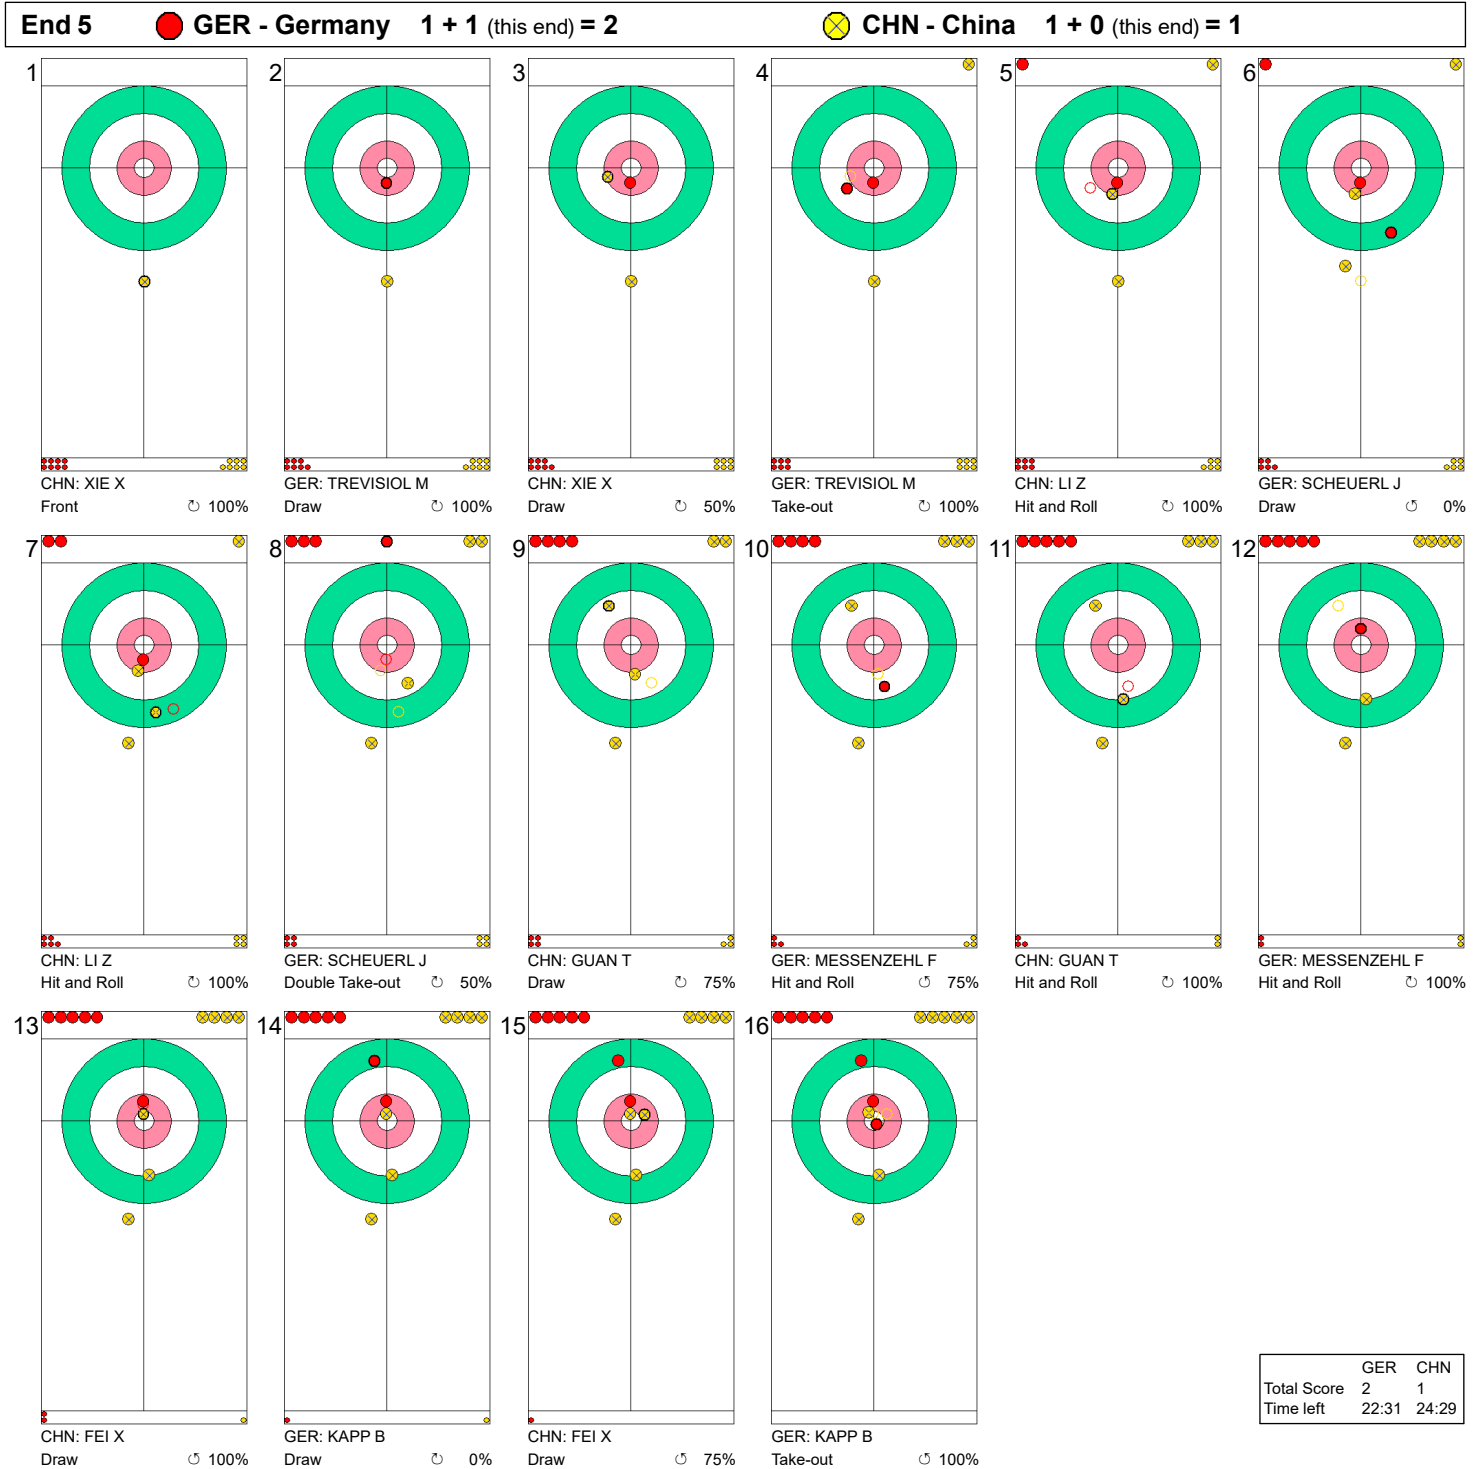

Game - Shot by Shot

**Legend:**  
 ↻ Clockwise      ↺ Counter-clockwise      - Not considered

**Game - Shot by Shot**

	GER	CHN
Total Score	0	0
Time left	33:57	34:08

**Legend:**  
 ↻ Clockwise      ↺ Counter-clockwise      - Not considered

Game - Shot by Shot

**Legend:**  
 ↻ Clockwise      ↺ Counter-clockwise      - Not considered

**Game - Shot by Shot**

**Legend:**  
 ↻ Clockwise      ↺ Counter-clockwise      - Not considered

**Game - Shot by Shot**

**Legend:**  
 ↻ Clockwise      ↺ Counter-clockwise      - Not considered

Game - Shot by Shot

**Legend:**  
 ↻ Clockwise      ↺ Counter-clockwise      - Not considered

Game - Shot by Shot

Legend:  
 ↻ Clockwise      ↺ Counter-clockwise      - Not considered

**Game - Shot by Shot**

**Legend:**  
 ↻ Clockwise      ↺ Counter-clockwise      - Not considered

**Game - Shot by Shot**

**Legend:**  
 ↻ Clockwise   ↺ Counter-clockwise   - Not considered

Game - Shot by Shot