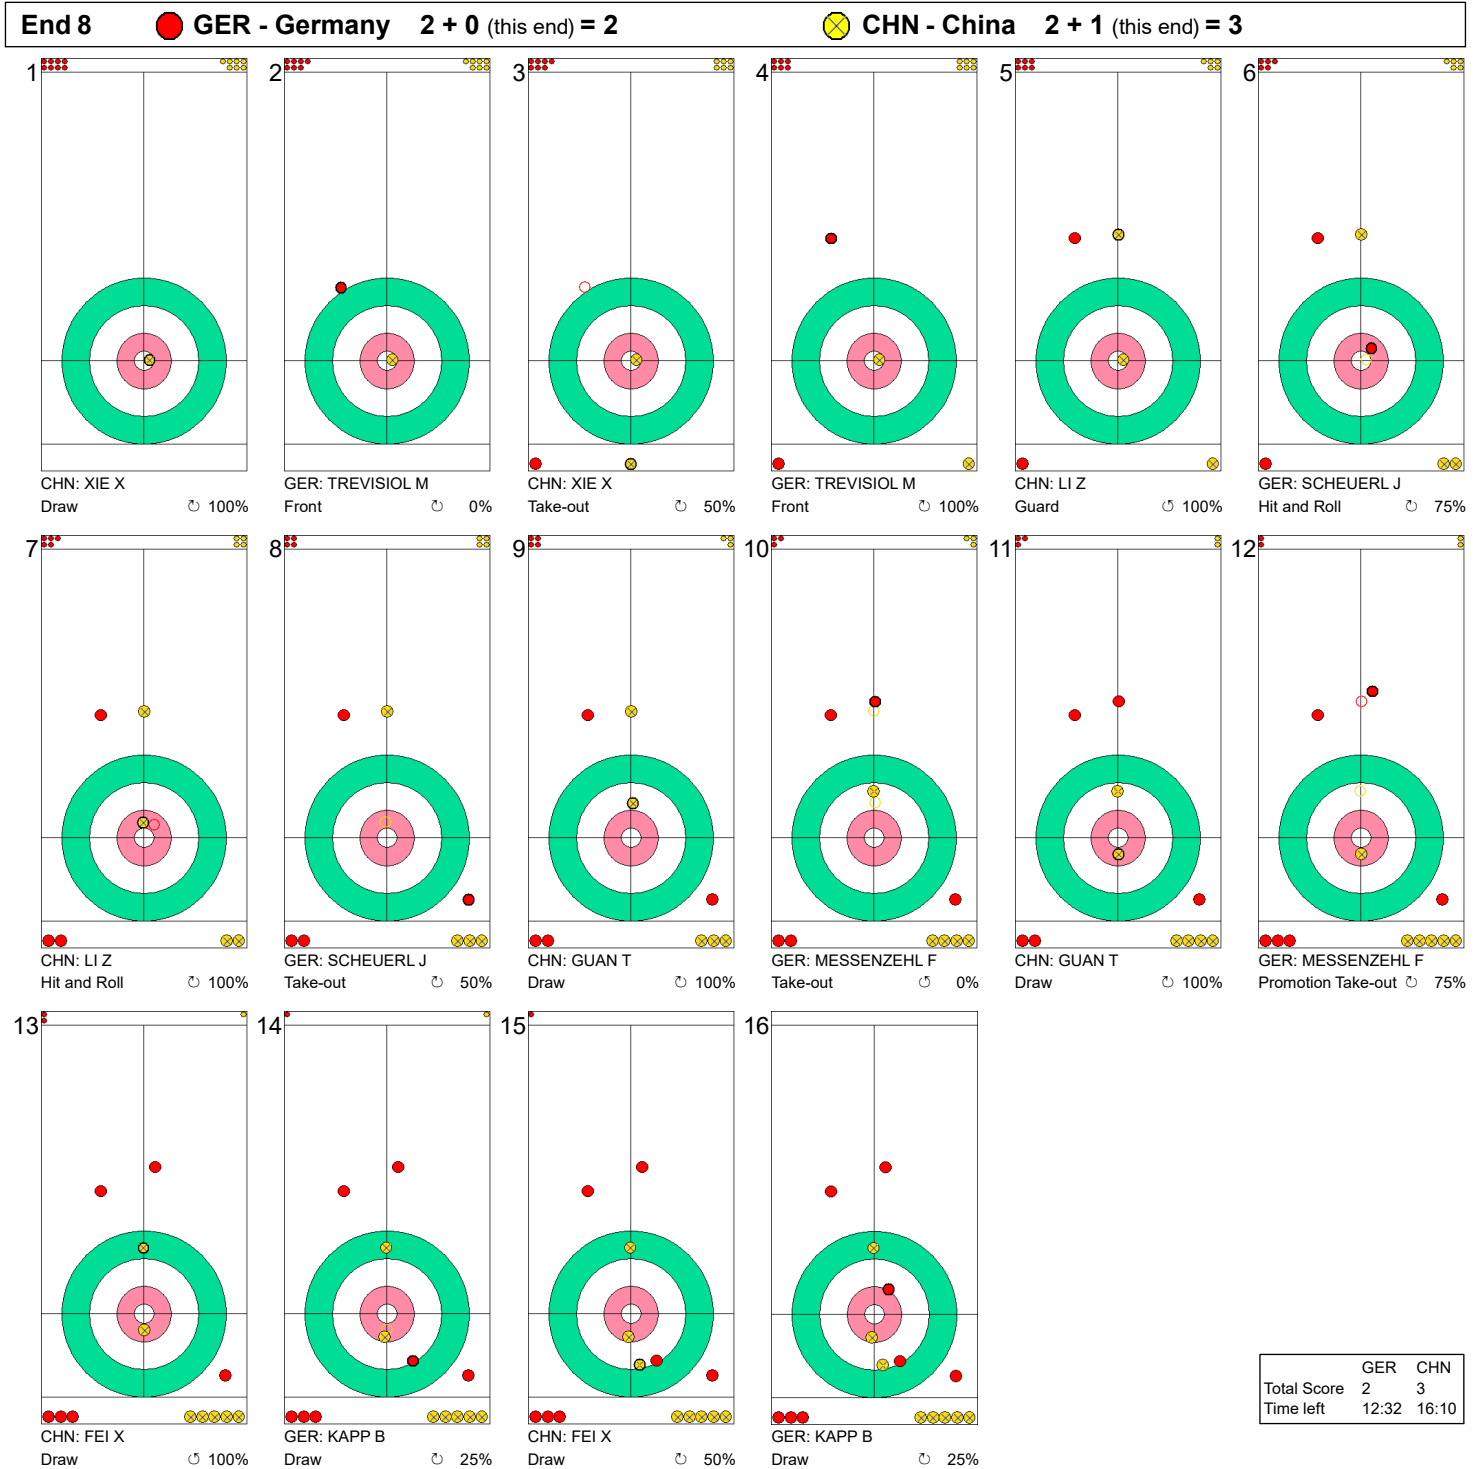

Game - Shot by Shot

**Legend:**  
 ↻ Clockwise      ↺ Counter-clockwise      - Not considered

**Game - Shot by Shot**

**Legend:**  
 ↻ Clockwise      ↺ Counter-clockwise      - Not considered

**Game - Shot by Shot**

**Legend:**  
 ↻ Clockwise      ↺ Counter-clockwise      - Not considered

Game - Shot by Shot

**Legend:**  
 ↻ Clockwise      ↺ Counter-clockwise      - Not considered

Game - Shot by Shot

Legend:  
 ↻ Clockwise      ↺ Counter-clockwise      - Not considered

**Game - Shot by Shot**

**Legend:**  
 ↻ Clockwise      ↺ Counter-clockwise      - Not considered

**Game - Shot by Shot**

**Legend:**  
 ↻ Clockwise   ↺ Counter-clockwise   - Not considered

Game - Shot by Shot

**Legend:**  
 ↻ Clockwise      ↺ Counter-clockwise      - Not considered