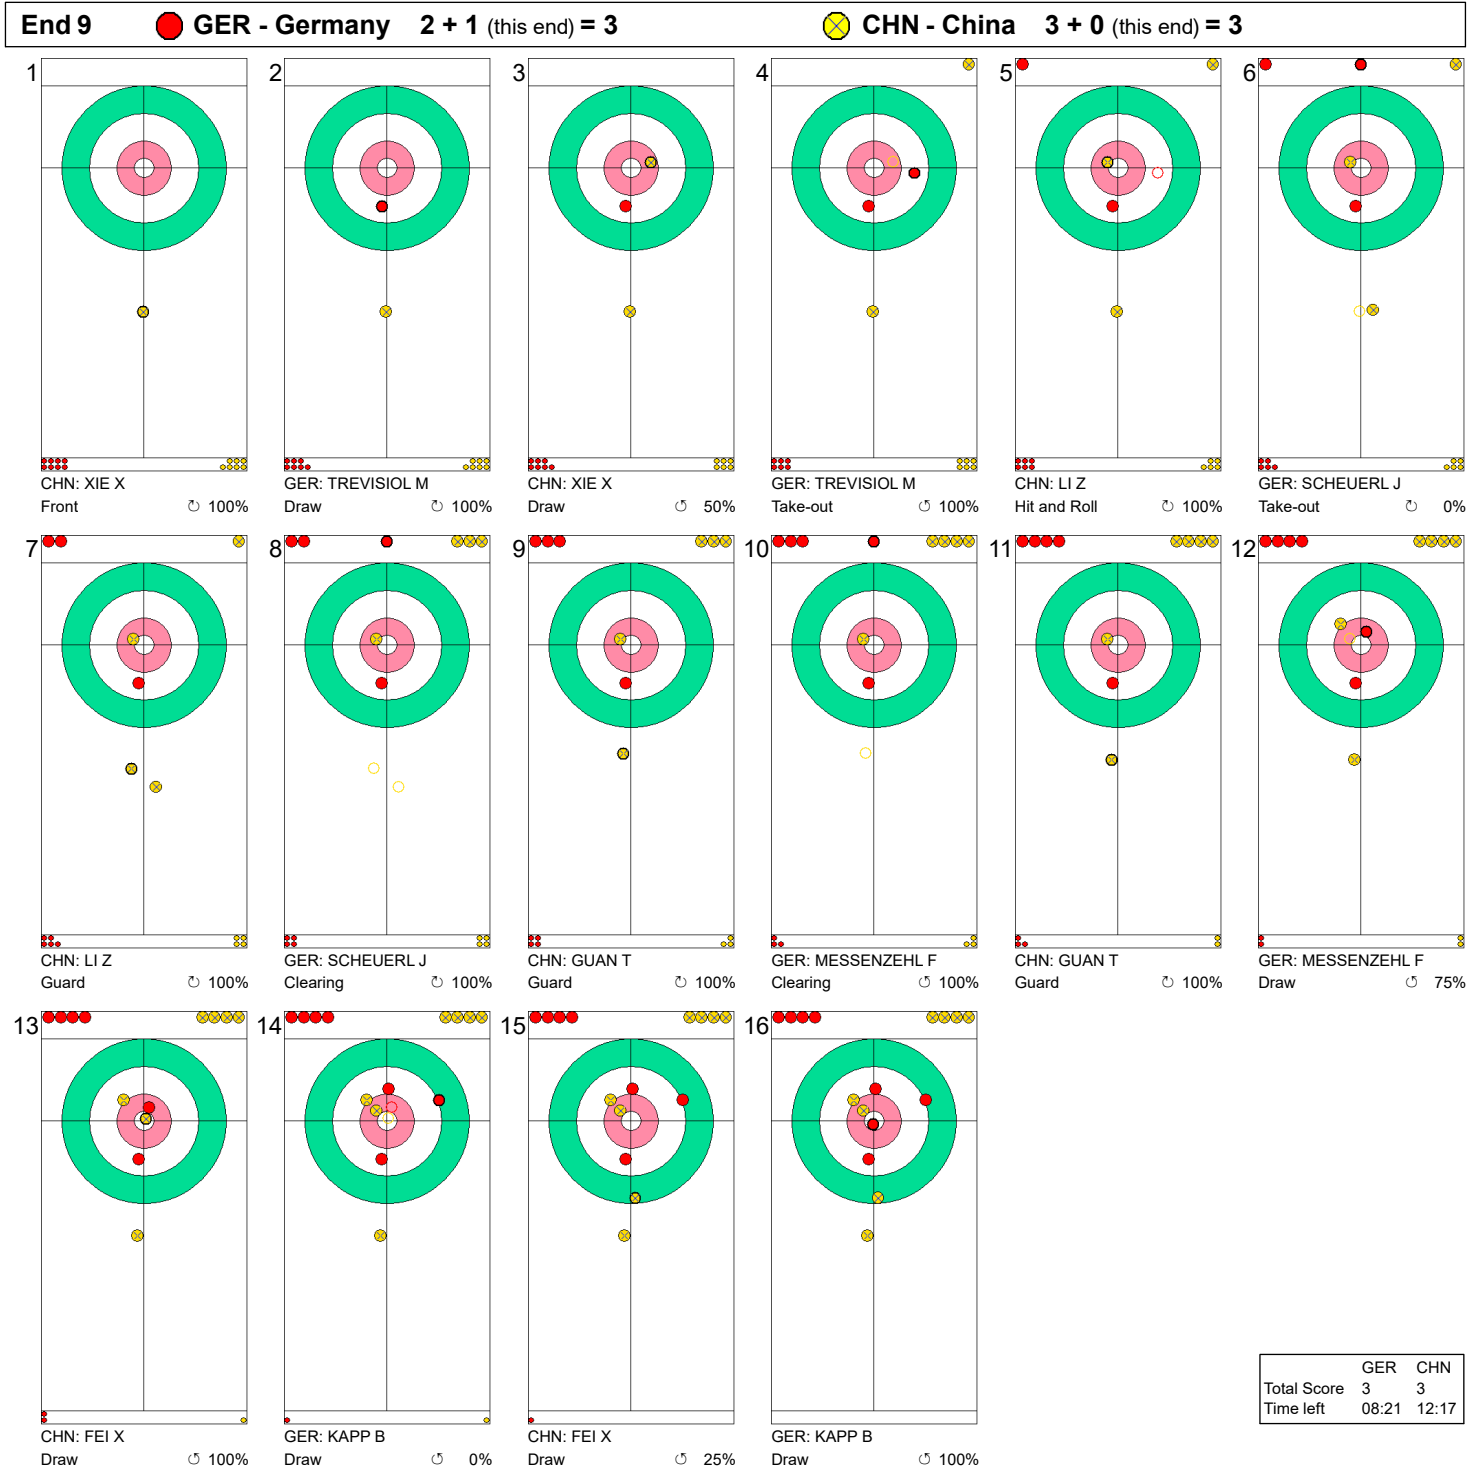

Game - Shot by Shot

**Legend:**  
 ↻ Clockwise      ↺ Counter-clockwise      - Not considered

**Game - Shot by Shot**

**Legend:**  
 ↻ Clockwise      ↺ Counter-clockwise      - Not considered

**Game - Shot by Shot**

**Legend:**  
 ↻ Clockwise      ↺ Counter-clockwise      - Not considered

Game - Shot by Shot

**Legend:**  
 ↻ Clockwise      ↺ Counter-clockwise      - Not considered

Game - Shot by Shot

Legend:  
 ↻ Clockwise      ↺ Counter-clockwise      - Not considered

**Game - Shot by Shot**

**Legend:**  
 ↻ Clockwise      ↺ Counter-clockwise      - Not considered

**Game - Shot by Shot**

**Legend:**  
 ↻ Clockwise   ↺ Counter-clockwise   - Not considered

Game - Shot by Shot

**Legend:**  
 ↻ Clockwise      ↺ Counter-clockwise      - Not considered