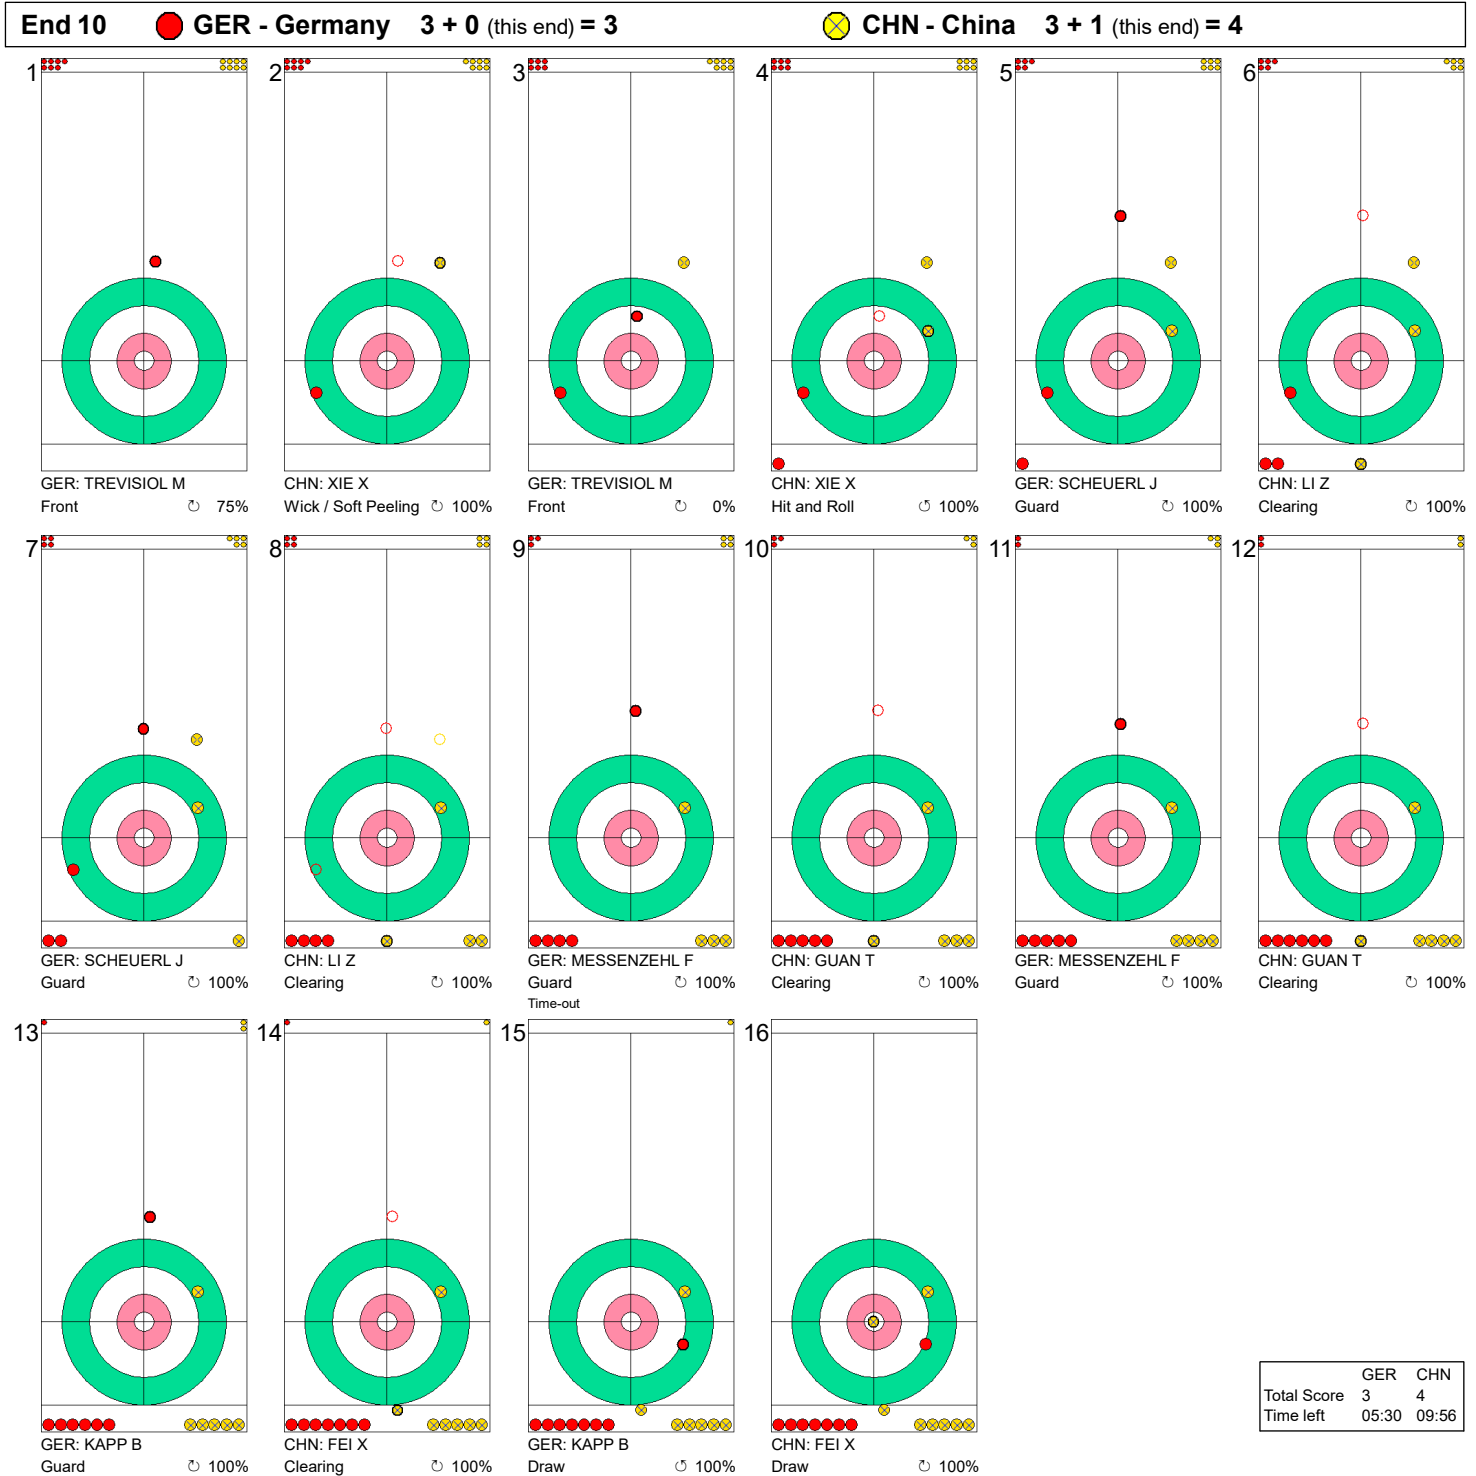

Game - Shot by Shot

**Legend:**  
 ↻ Clockwise      ↺ Counter-clockwise      - Not considered

**Game - Shot by Shot**

**Legend:**  
 ↻ Clockwise      ↺ Counter-clockwise      - Not considered

**Game - Shot by Shot**

**Legend:**  
 ↻ Clockwise      ↺ Counter-clockwise      - Not considered

Game - Shot by Shot

**Legend:**  
 ↻ Clockwise      ↺ Counter-clockwise      - Not considered

Game - Shot by Shot

Legend:  
 ↻ Clockwise      ↺ Counter-clockwise      - Not considered

**Game - Shot by Shot**

**Legend:**  
 ↻ Clockwise      ↺ Counter-clockwise      - Not considered

**Game - Shot by Shot**

**Legend:**  
 ↻ Clockwise   ↺ Counter-clockwise   - Not considered

Game - Shot by Shot

**Legend:**  
 ↻ Clockwise      ↺ Counter-clockwise      - Not considered