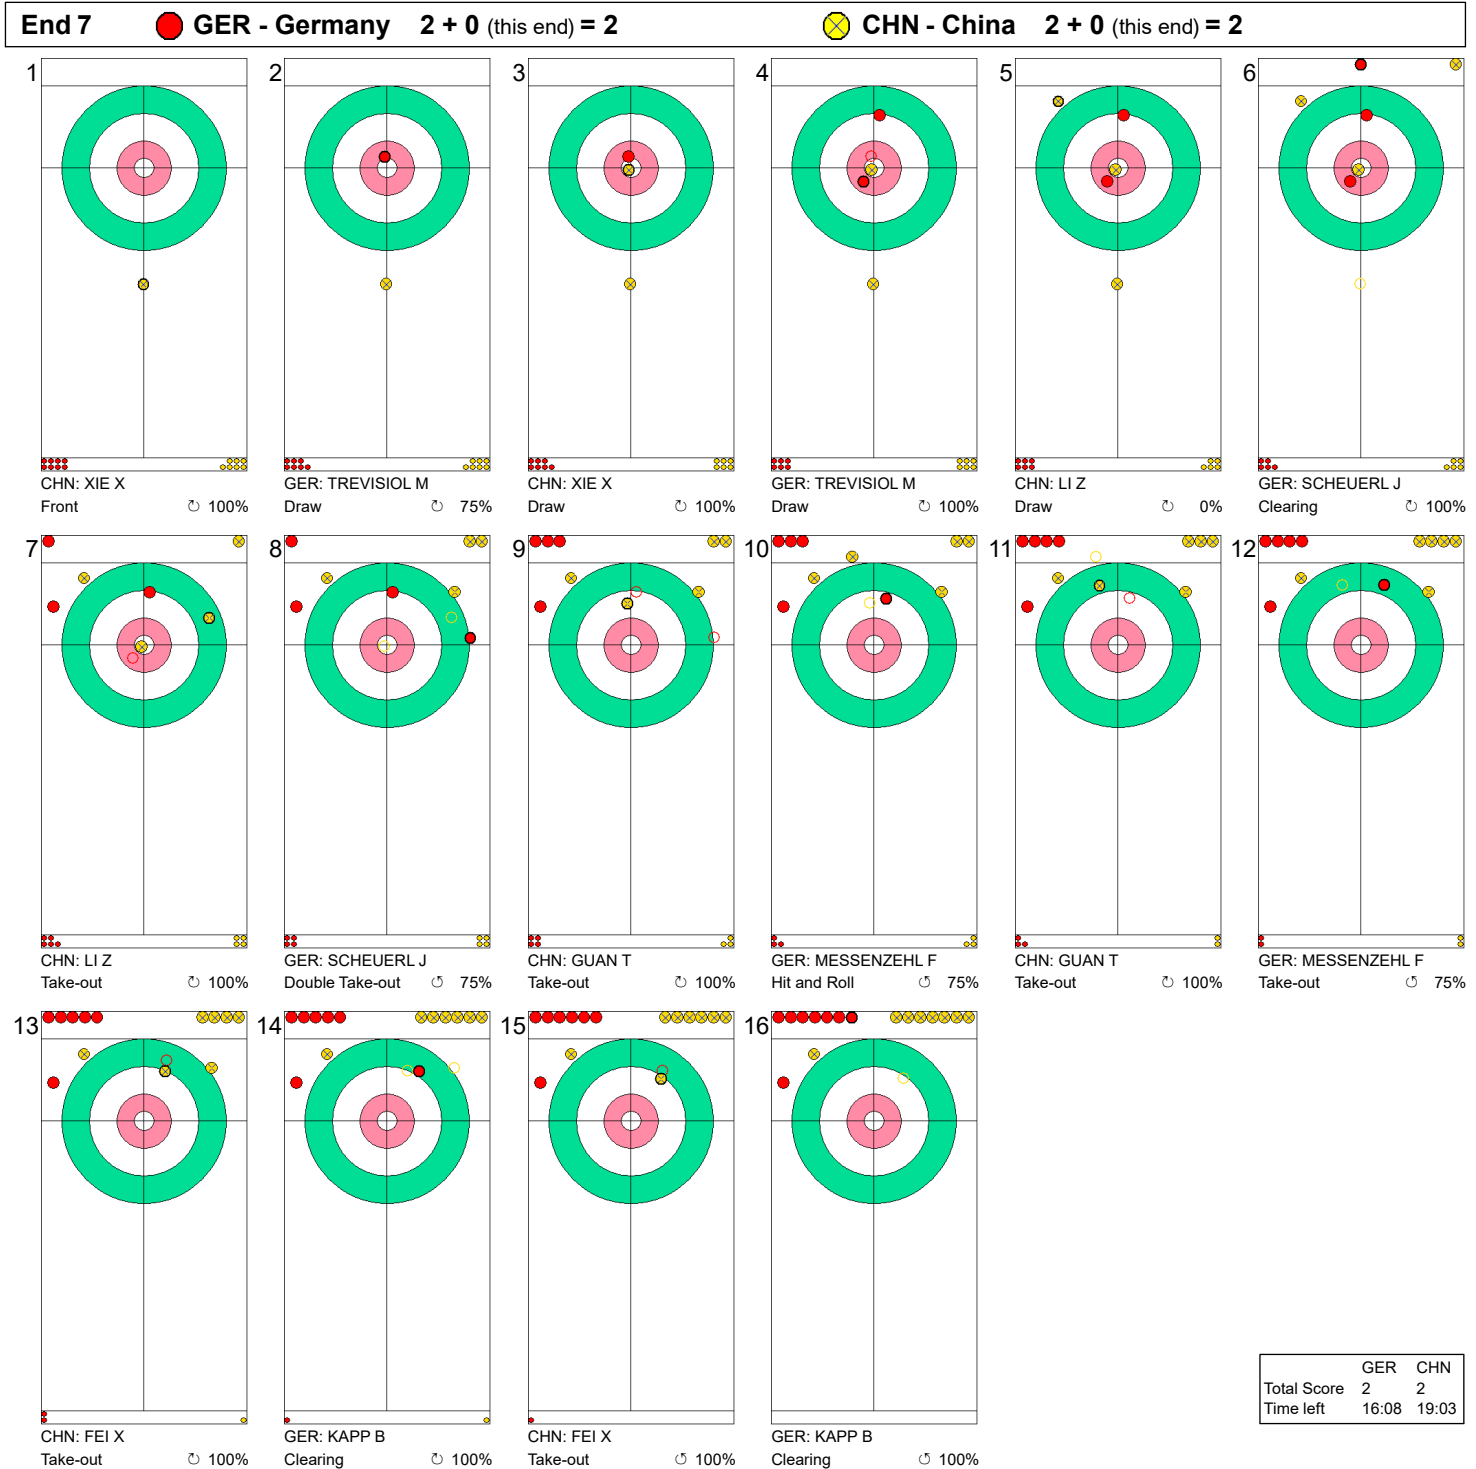

Game - Shot by Shot

**Legend:**  
 ↻ Clockwise      ↺ Counter-clockwise      - Not considered

**Game - Shot by Shot**

	GER	CHN
Total Score	0	0
Time left	33:57	34:08

**Legend:**  
 ↻ Clockwise      ↺ Counter-clockwise      - Not considered

Game - Shot by Shot

**Legend:**  
 ↻ Clockwise      ↺ Counter-clockwise      - Not considered

**Game - Shot by Shot**

**Legend:**  
 ↻ Clockwise      ↺ Counter-clockwise      - Not considered

**Game - Shot by Shot**

**Legend:**  
 ↻ Clockwise      ↺ Counter-clockwise      - Not considered

Game - Shot by Shot

**Legend:**  
 ↻ Clockwise      ↺ Counter-clockwise      - Not considered

Game - Shot by Shot

Legend:  
 ↻ Clockwise      ↺ Counter-clockwise      - Not considered

**Game - Shot by Shot**

**Legend:**  
 ↻ Clockwise      ↺ Counter-clockwise      - Not considered

**Game - Shot by Shot**

**Legend:**  
 ↻ Clockwise   ↺ Counter-clockwise   - Not considered

Game - Shot by Shot