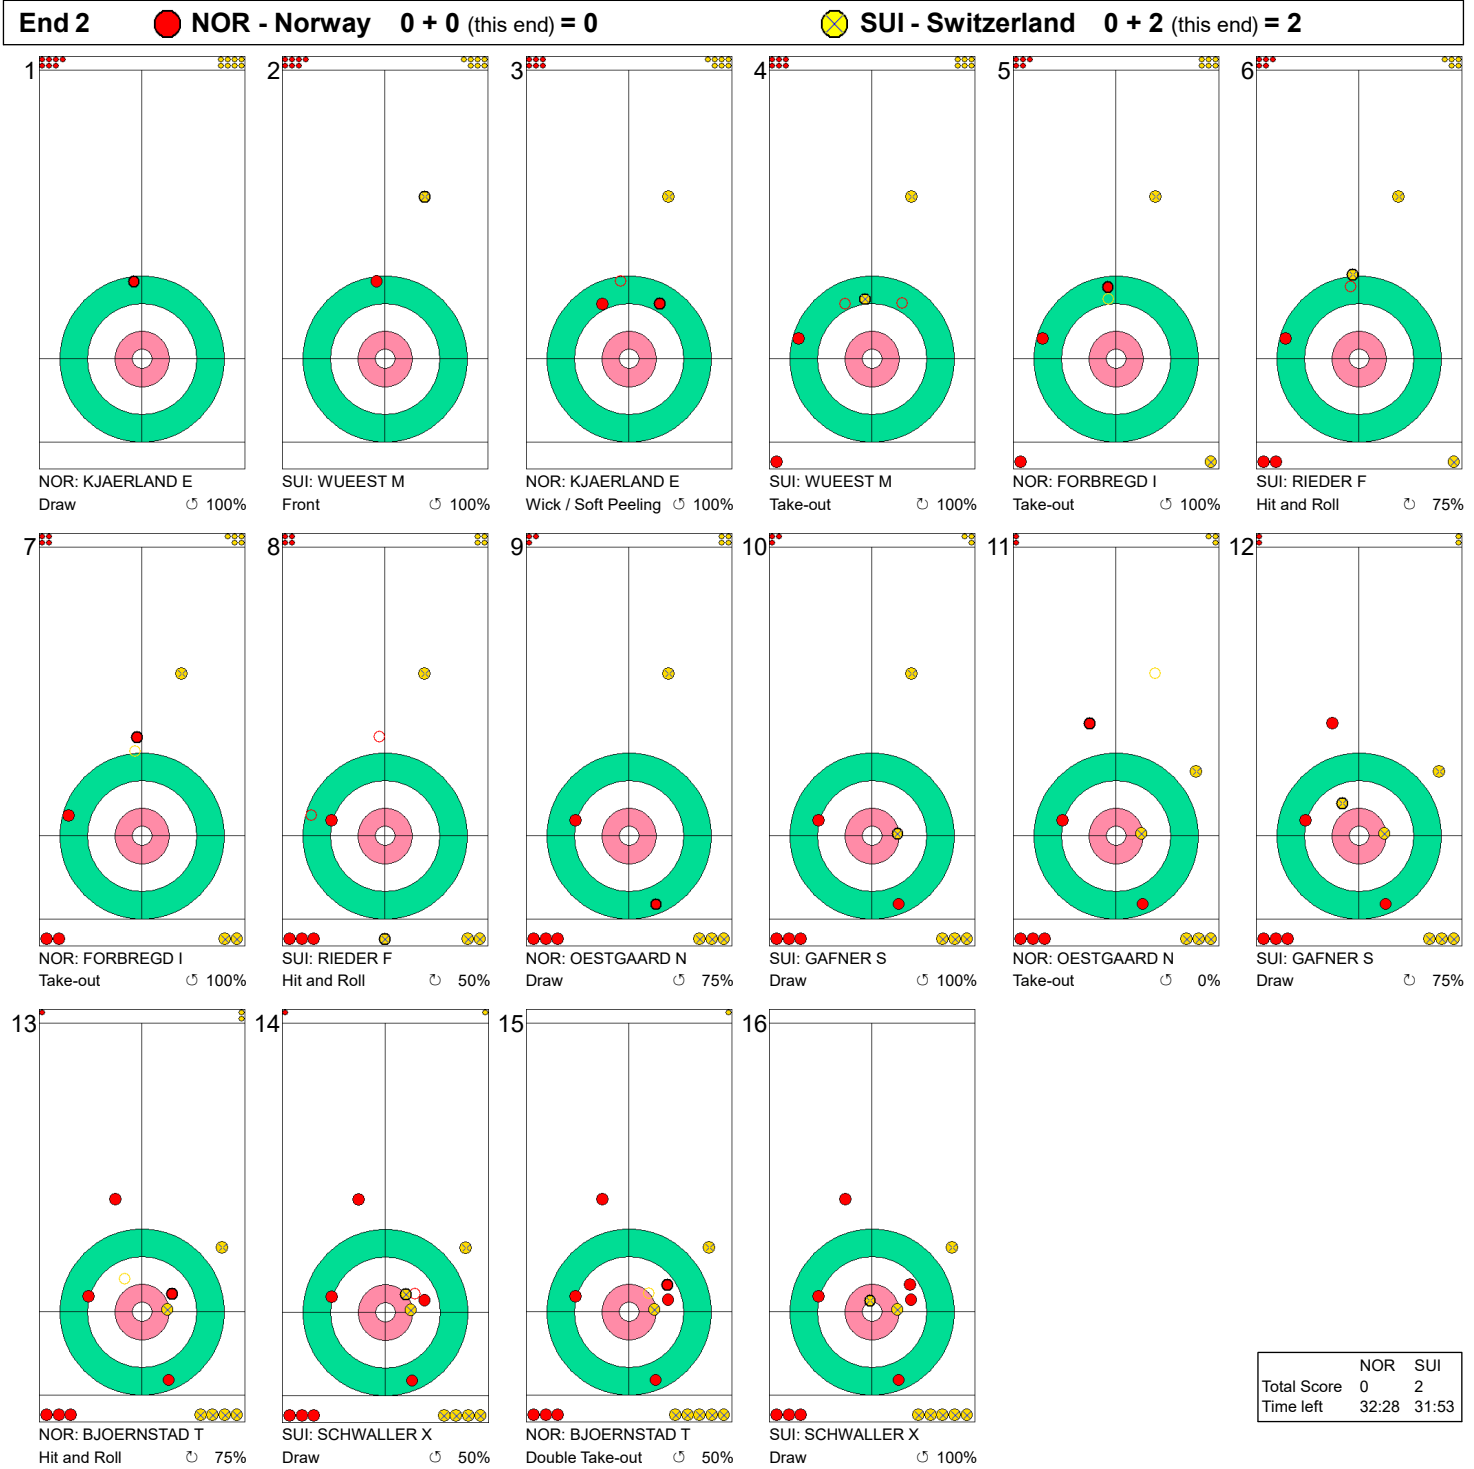

Game - Shot by Shot

End 1 ● **NOR - Norway** **0 + 0** (this end) = **0** ●× **SUI - Switzerland** **0 + 0** (this end) = **0**

Legend:
 ⤵ Clockwise ⤴ Counter-clockwise - Not considered

Game - Shot by Shot

Legend:
 Clockwise Counter-clockwise - Not considered

Game - Shot by Shot

Legend:
↻ Clockwise ↺ Counter-clockwise - Not considered

Game - Shot by Shot

Legend:
 ↻ Clockwise ↺ Counter-clockwise - Not considered

Legend:
 ↻ Clockwise ↺ Counter-clockwise - Not considered

Game - Shot by Shot

Legend:
 ↻ Clockwise ↺ Counter-clockwise - Not considered

Game - Shot by Shot

Legend:
 Clockwise Counter-clockwise - Not considered

Game - Shot by Shot

Legend:
 ↻ Clockwise ↺ Counter-clockwise - Not considered