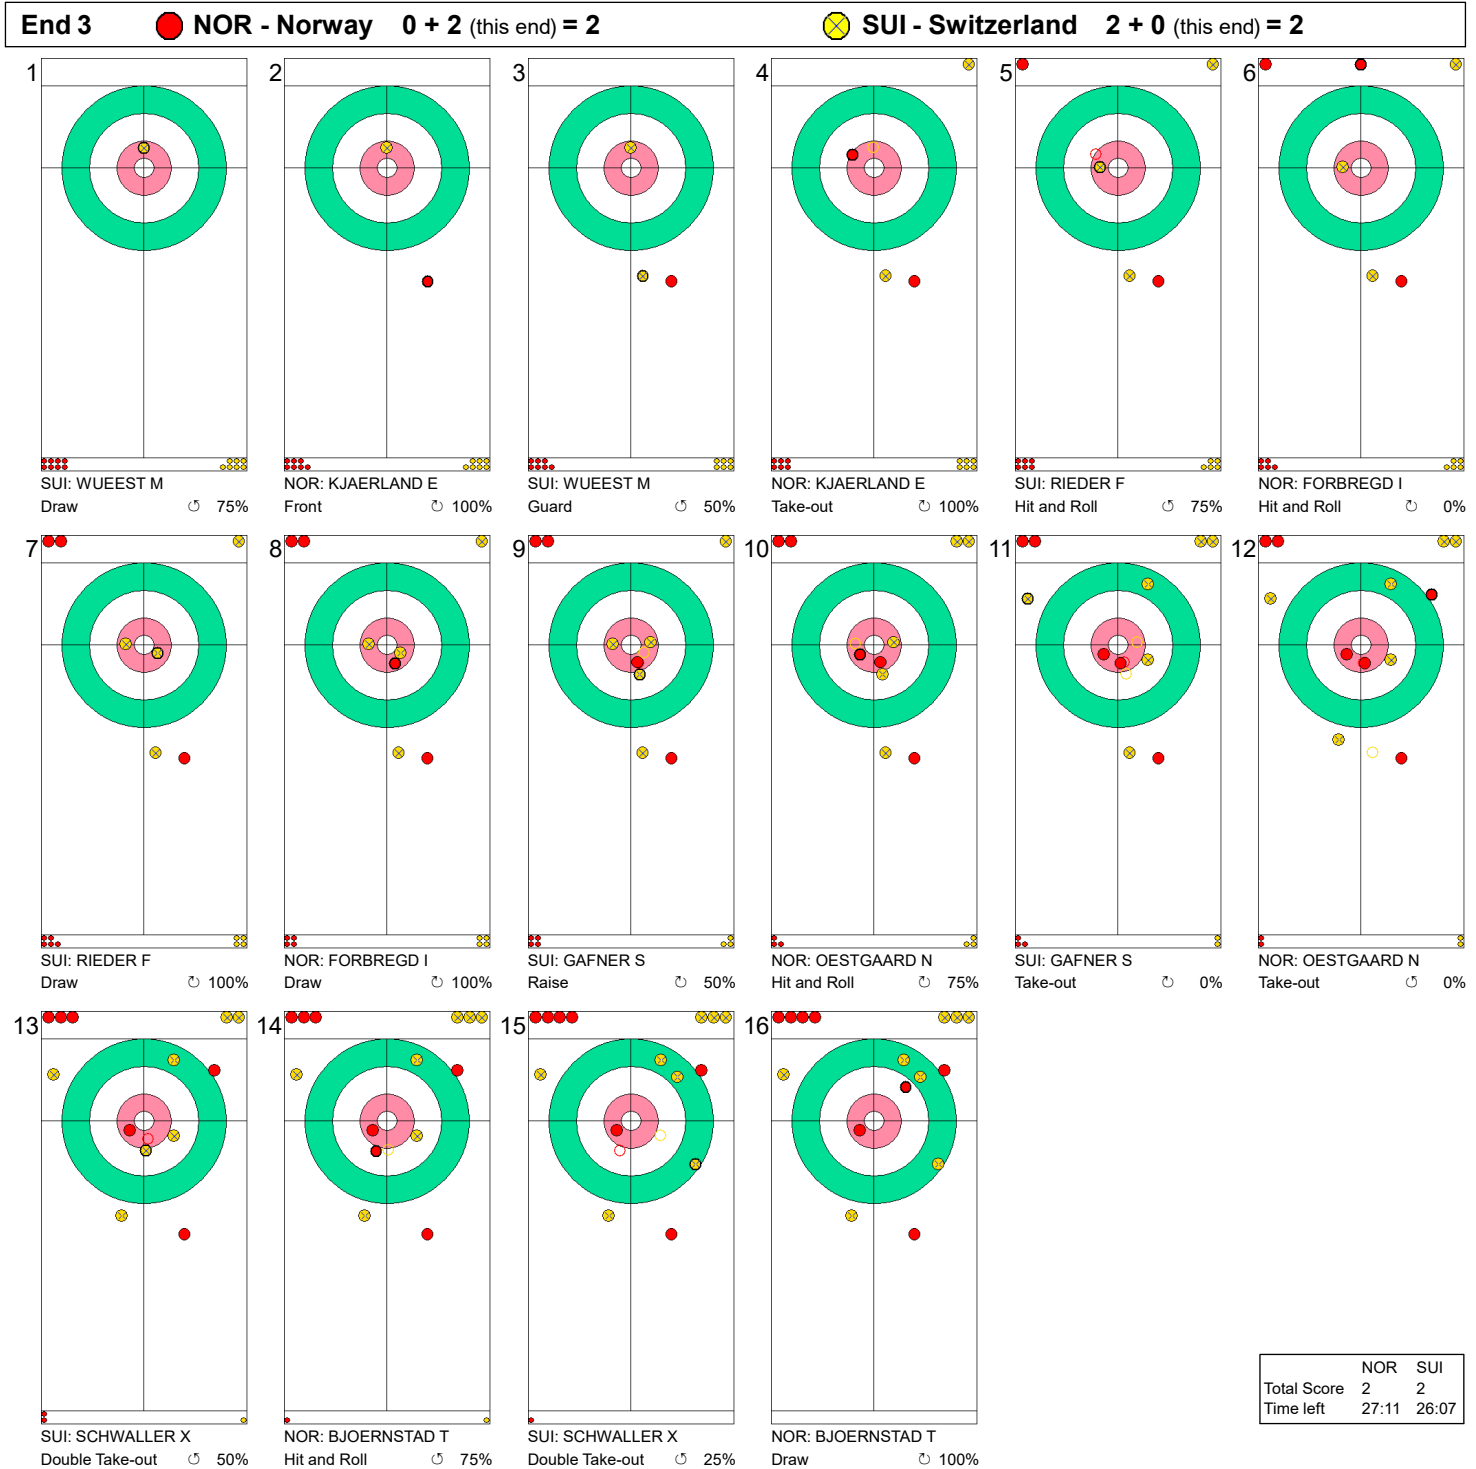

Game - Shot by Shot

End 1 ● **NOR - Norway** **0 + 0** (this end) = **0** ●× **SUI - Switzerland** **0 + 0** (this end) = **0**

Legend:
 ⤵ Clockwise ⤴ Counter-clockwise - Not considered

Game - Shot by Shot

Legend:
 Clockwise Counter-clockwise - Not considered

Game - Shot by Shot

Legend:
↻ Clockwise ↺ Counter-clockwise - Not considered

Game - Shot by Shot

Legend:
 ↻ Clockwise ↺ Counter-clockwise - Not considered

Legend:
 ↻ Clockwise ↺ Counter-clockwise - Not considered

Game - Shot by Shot

Legend:
 ↻ Clockwise ↺ Counter-clockwise - Not considered

Game - Shot by Shot

Legend:
 Clockwise Counter-clockwise - Not considered

Game - Shot by Shot

Legend:
 ↻ Clockwise ↺ Counter-clockwise - Not considered