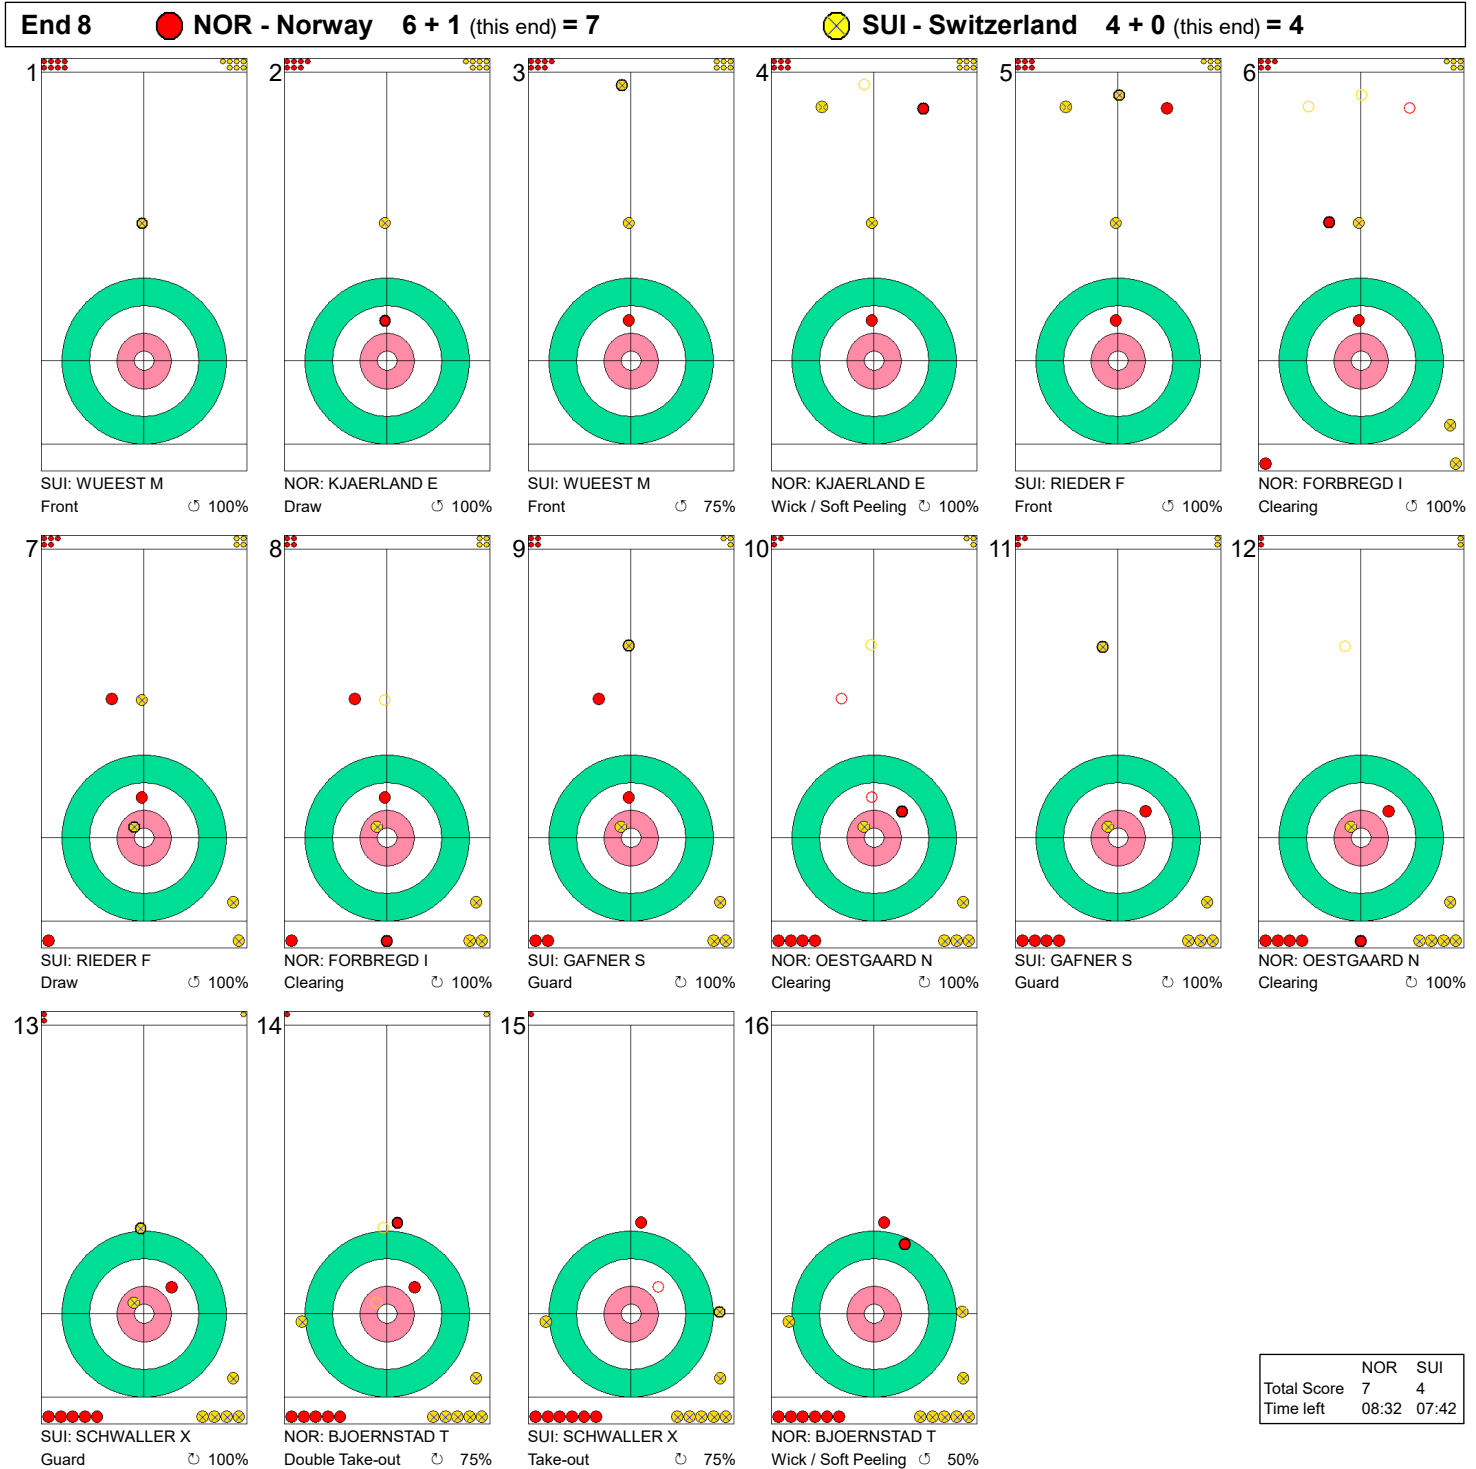

Legend:
 Clockwise Counter-clockwise - Not considered

Game - Shot by Shot

Legend:
↻ Clockwise ↺ Counter-clockwise - Not considered

Game - Shot by Shot

Legend:
 ↻ Clockwise ↺ Counter-clockwise - Not considered

SAT 4 MAR 2023
Start Time 9:00

Bronze Medal Game

Game - Shot by Shot

Legend:
↻ Clockwise ↺ Counter-clockwise - Not considered

Game - Shot by Shot

End 6 **NOR - Norway 5 + 1 (this end) = 6** **SUI - Switzerland 3 + 0 (this end) = 3**

Legend:
 ↻ Clockwise ↺ Counter-clockwise - Not considered

Game - Shot by Shot

Legend:
 ↻ Clockwise ↺ Counter-clockwise - Not considered

Game - Shot by Shot

Legend:
 Clockwise Counter-clockwise - Not considered

Game - Shot by Shot

Legend:
 ↻ Clockwise ↺ Counter-clockwise - Not considered