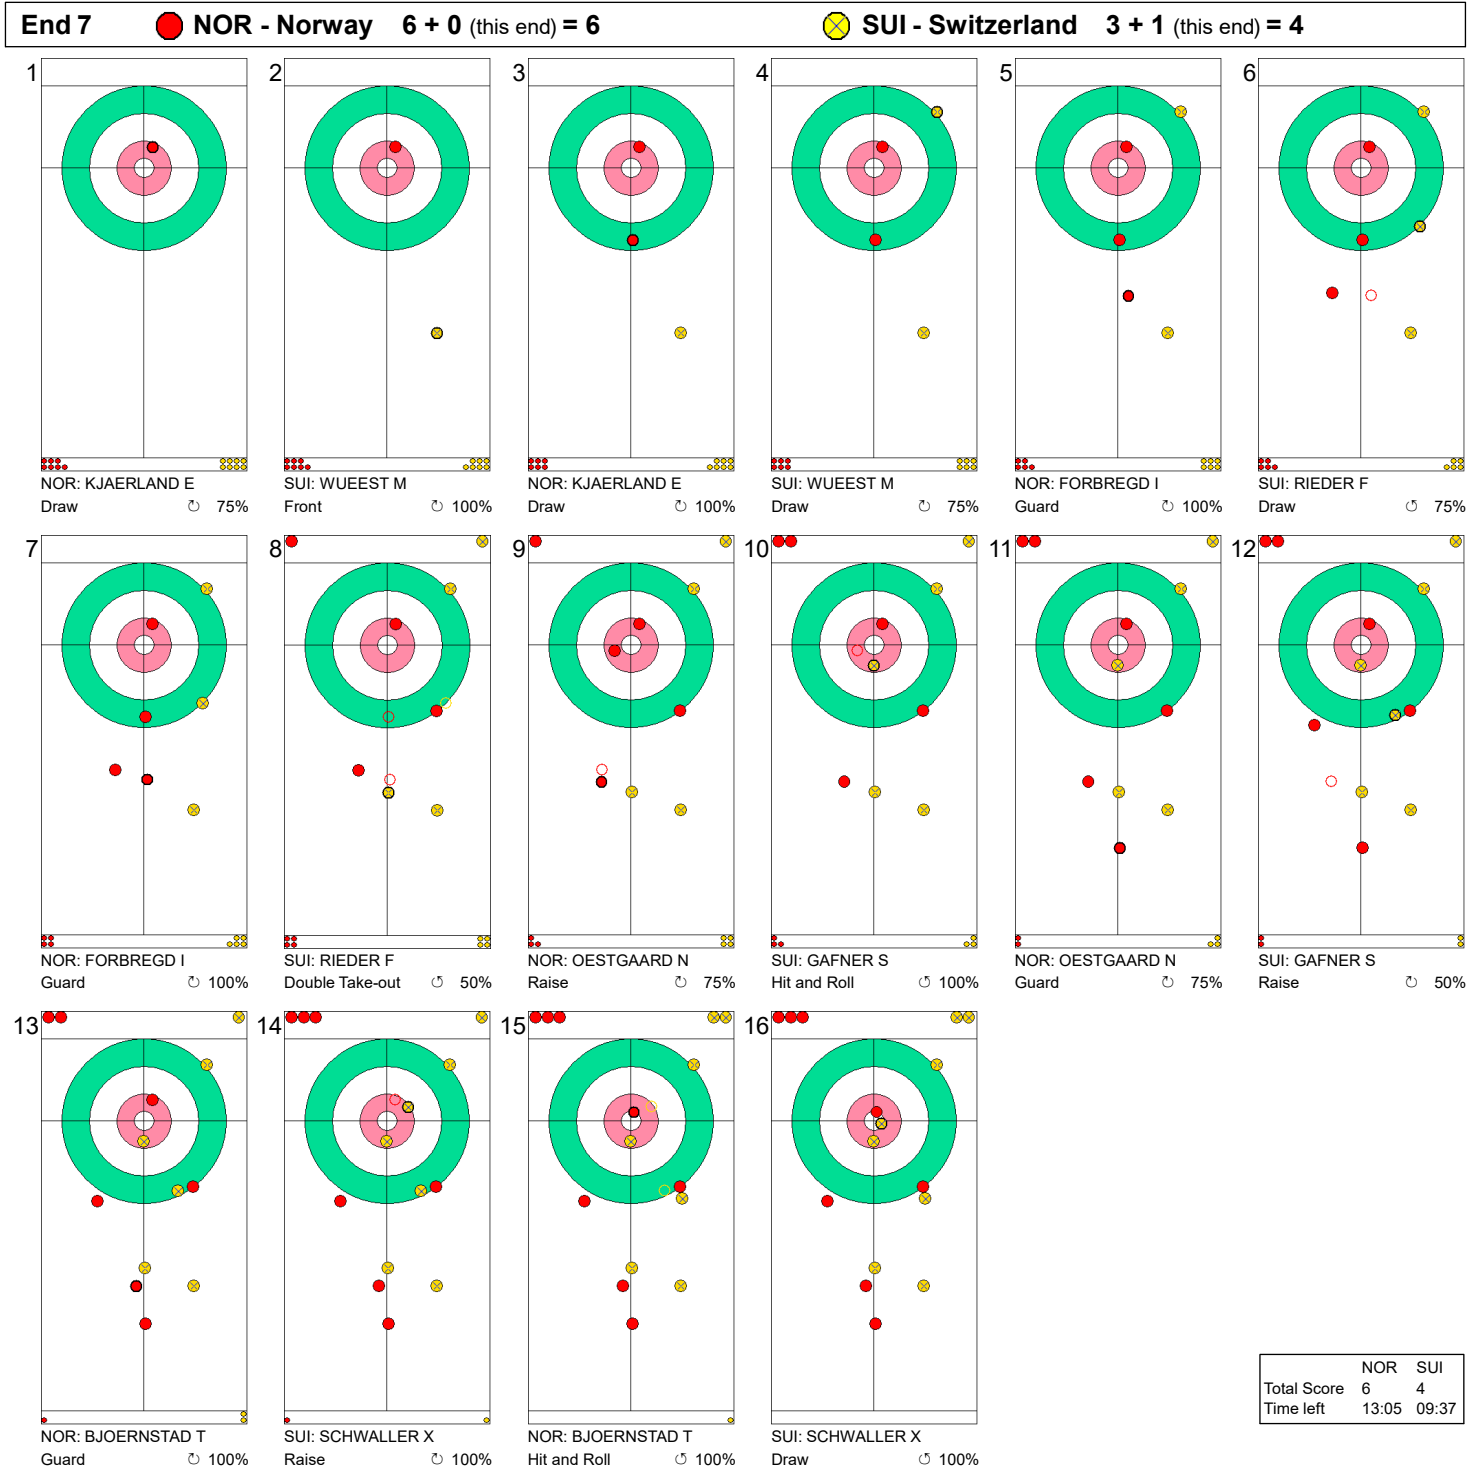

Legend:
 Clockwise Counter-clockwise - Not considered

Game - Shot by Shot

Legend:
↻ Clockwise ↺ Counter-clockwise - Not considered

Game - Shot by Shot

Legend:
 ↻ Clockwise ↺ Counter-clockwise - Not considered

SAT 4 MAR 2023
Start Time 9:00

Bronze Medal Game

Game - Shot by Shot

Legend:
↻ Clockwise ↺ Counter-clockwise - Not considered

Game - Shot by Shot

End 6 **NOR - Norway 5 + 1 (this end) = 6** **SUI - Switzerland 3 + 0 (this end) = 3**

Legend:
 ↻ Clockwise ↺ Counter-clockwise - Not considered

Game - Shot by Shot

Legend:
 ↻ Clockwise ↺ Counter-clockwise - Not considered

Game - Shot by Shot

Legend:
 Clockwise Counter-clockwise - Not considered

Game - Shot by Shot

Legend:
 ↻ Clockwise ↺ Counter-clockwise - Not considered