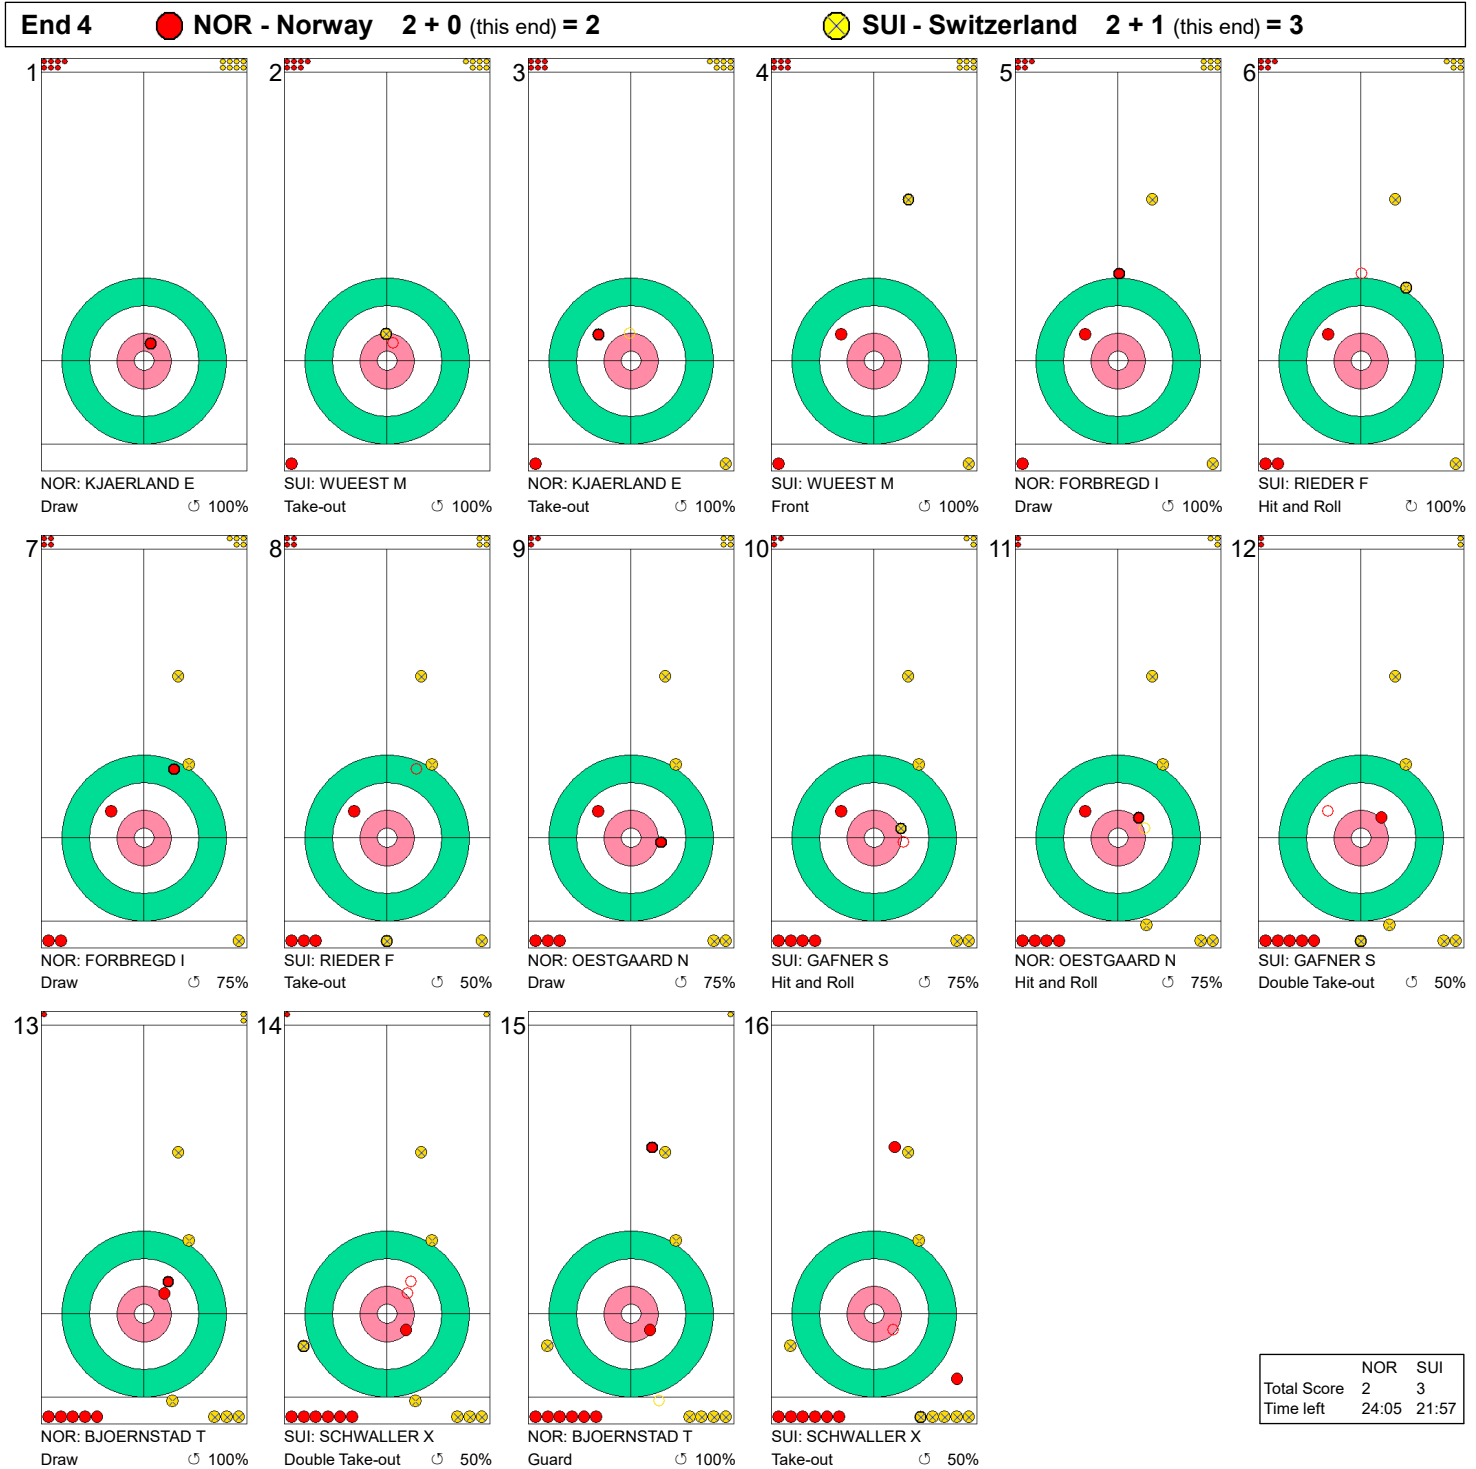

Game - Shot by Shot

End 1 ● **NOR - Norway** **0 + 0** (this end) = **0** ●× **SUI - Switzerland** **0 + 0** (this end) = **0**

Legend:
 ⤵ Clockwise ⤴ Counter-clockwise - Not considered

Game - Shot by Shot

Legend:
 Clockwise Counter-clockwise - Not considered

Game - Shot by Shot

Legend:
↻ Clockwise ↺ Counter-clockwise - Not considered

Game - Shot by Shot

Legend:
 ↻ Clockwise ↺ Counter-clockwise - Not considered

Legend:
 ↻ Clockwise ↺ Counter-clockwise - Not considered

Game - Shot by Shot

Legend:
 ↻ Clockwise ↺ Counter-clockwise - Not considered

Game - Shot by Shot

Legend:
 Clockwise Counter-clockwise - Not considered

Game - Shot by Shot

Legend:
 ↻ Clockwise ↺ Counter-clockwise - Not considered