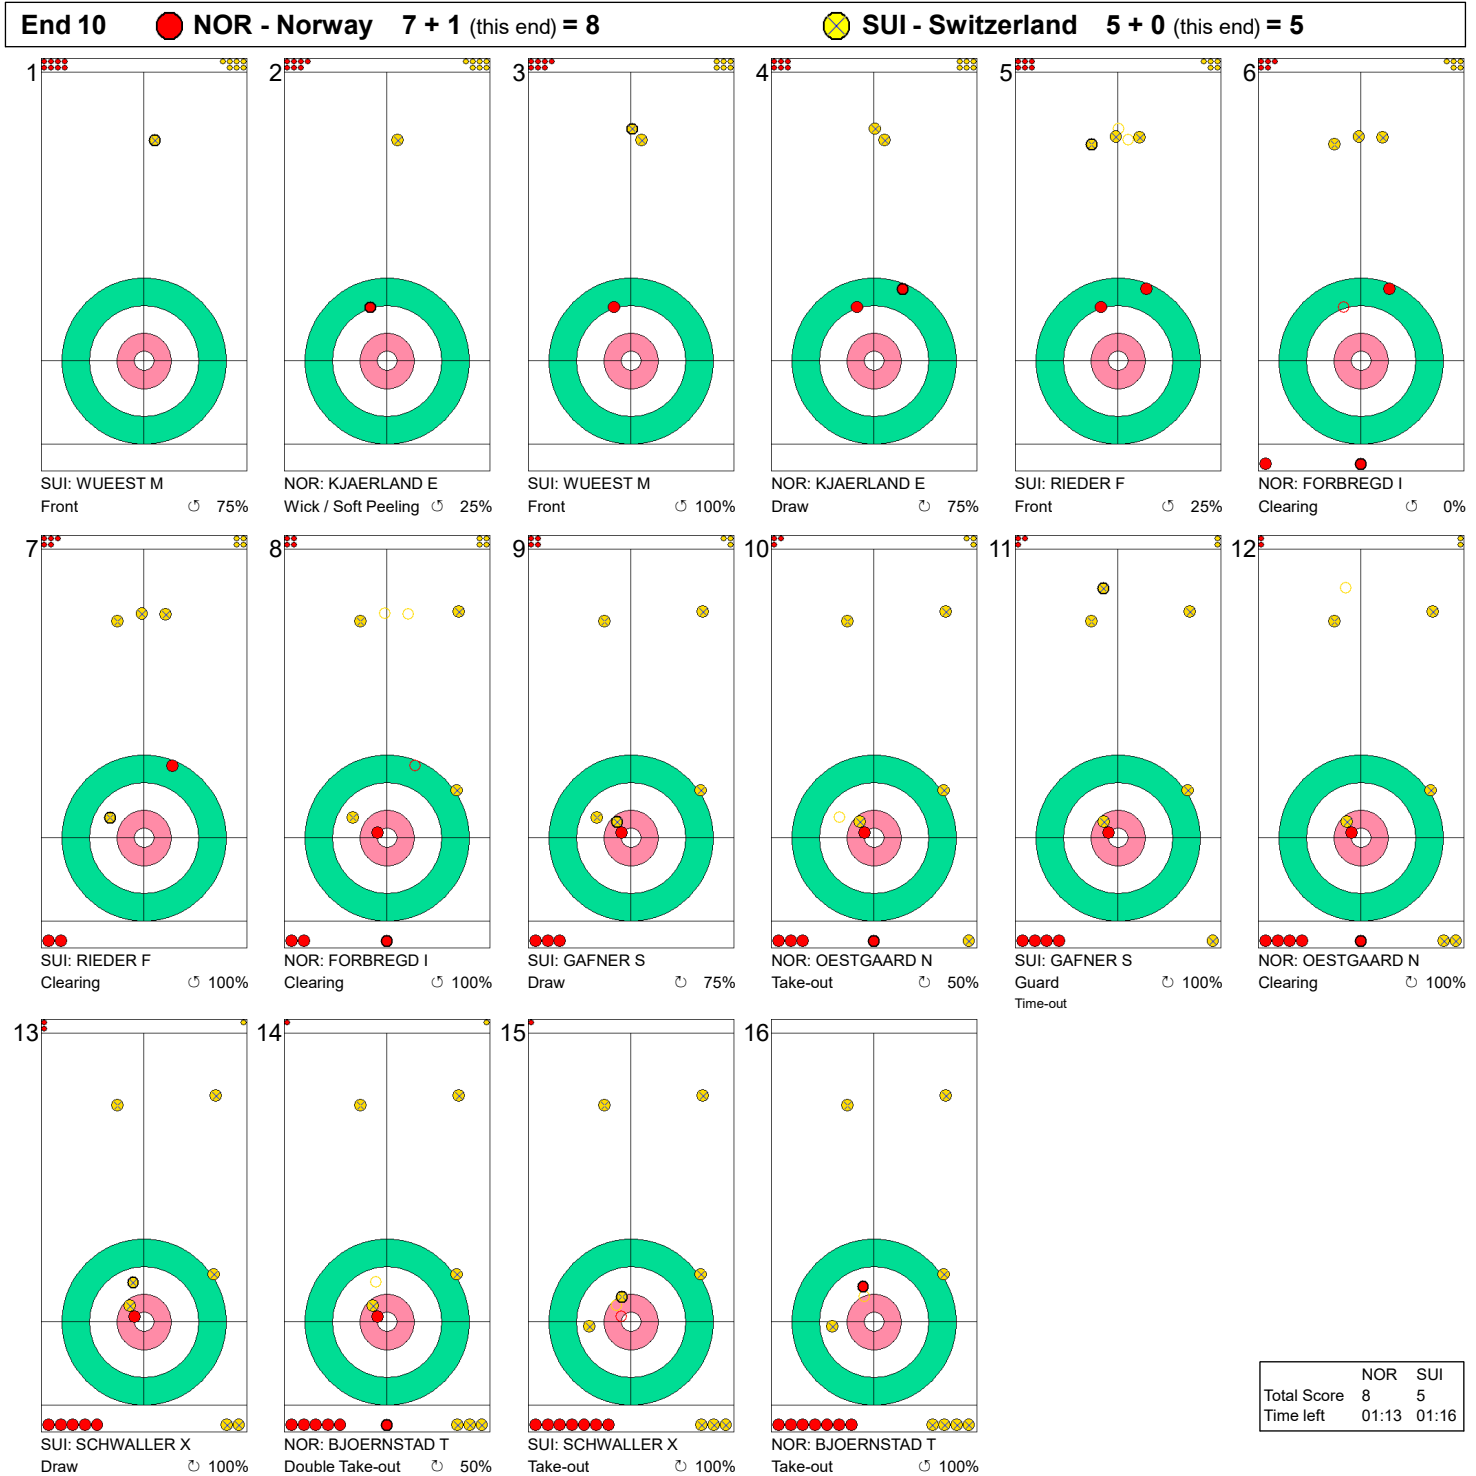

Legend:
 Clockwise Counter-clockwise - Not considered

Game - Shot by Shot

Legend:
↻ Clockwise ↺ Counter-clockwise - Not considered

Game - Shot by Shot

Legend:
 ↻ Clockwise ↺ Counter-clockwise - Not considered

SAT 4 MAR 2023
Start Time 9:00

Bronze Medal Game

Game - Shot by Shot

Legend:
↻ Clockwise ↺ Counter-clockwise - Not considered

Game - Shot by Shot

End 6 **NOR - Norway 5 + 1 (this end) = 6** **SUI - Switzerland 3 + 0 (this end) = 3**

Legend:
 ↻ Clockwise ↺ Counter-clockwise - Not considered

Game - Shot by Shot

Legend:
 ↻ Clockwise ↺ Counter-clockwise - Not considered

Game - Shot by Shot

Legend:
 Clockwise Counter-clockwise - Not considered

Game - Shot by Shot

Legend:
 ↻ Clockwise ↺ Counter-clockwise - Not considered