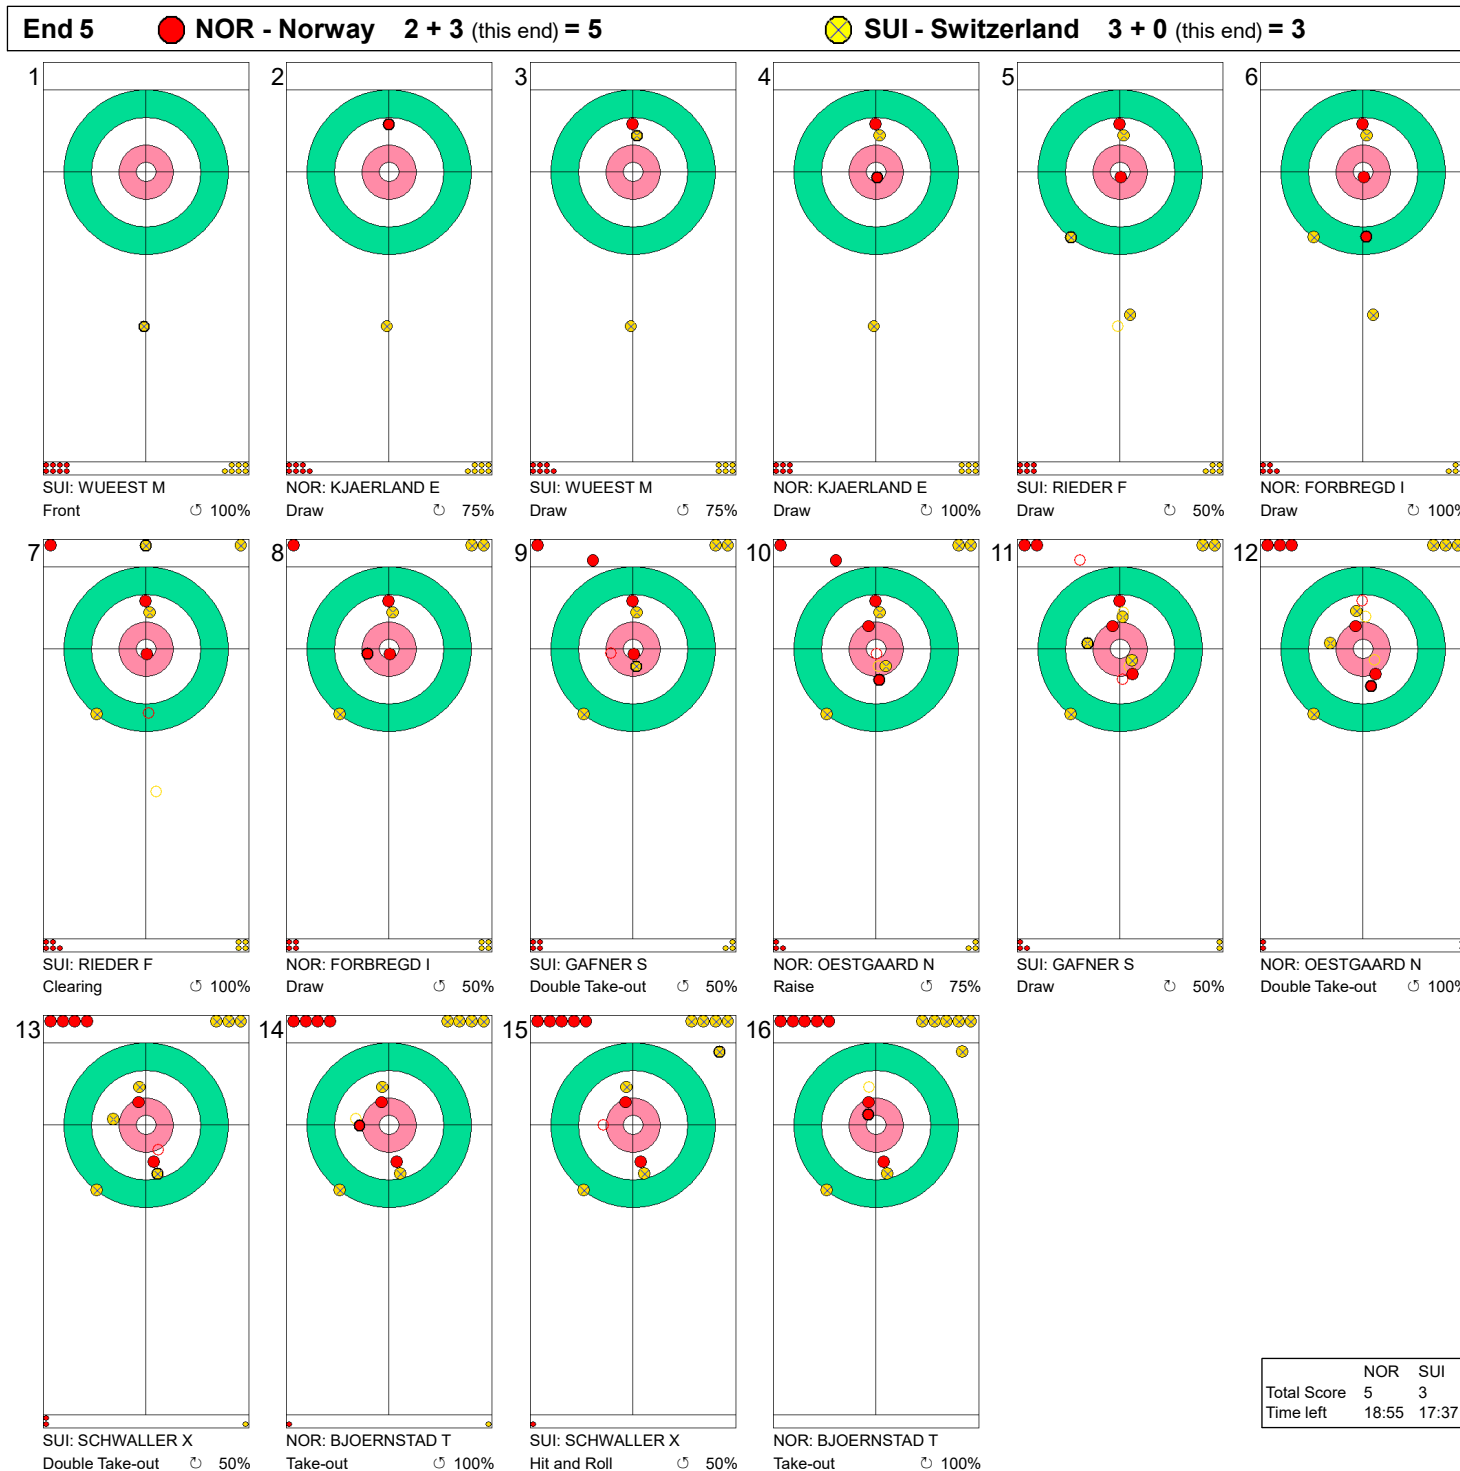

SAT 4 MAR 2023
Start Time 9:00

Bronze Medal Game

Game - Shot by Shot

Legend:
↻ Clockwise   ↺ Counter-clockwise   - Not considered