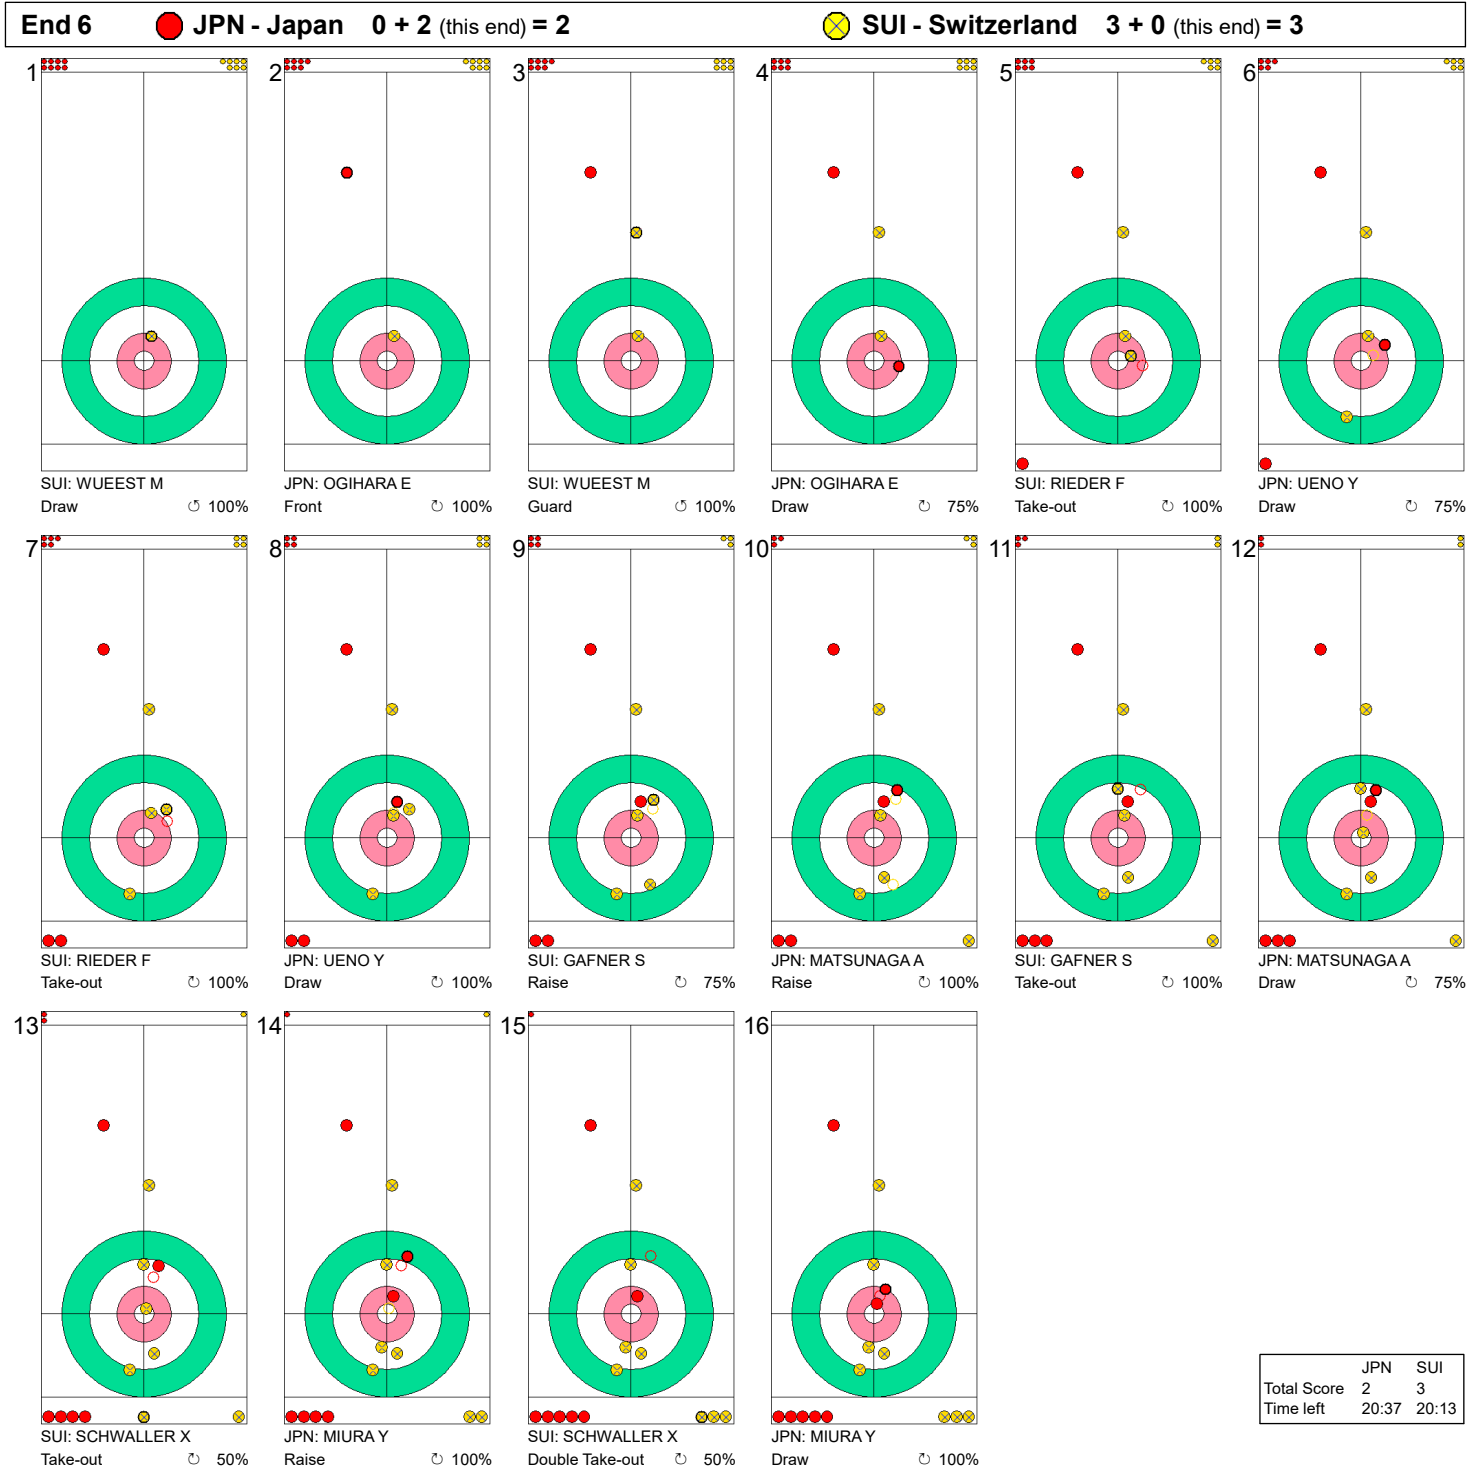

**Game - Shot by Shot**

**Legend:**  
 ↻ Clockwise      ↺ Counter-clockwise      - Not considered

SAT 25 FEB 2023  
Start Time 9:00

Round Robin Session 1 - Sheet C

Game - Shot by Shot

**Legend:**  
 ↻ Clockwise      ↺ Counter-clockwise      - Not considered

**Game - Shot by Shot**

**Legend:**  
 ↻ Clockwise      ↺ Counter-clockwise      - Not considered

Game - Shot by Shot

**Legend:**  
 ↻ Clockwise      ↺ Counter-clockwise      - Not considered

**Game - Shot by Shot**

**Legend:**  
 ↻ Clockwise      ↺ Counter-clockwise      - Not considered

Game - Shot by Shot

**Legend:**  
 ↻ Clockwise      ↺ Counter-clockwise      - Not considered