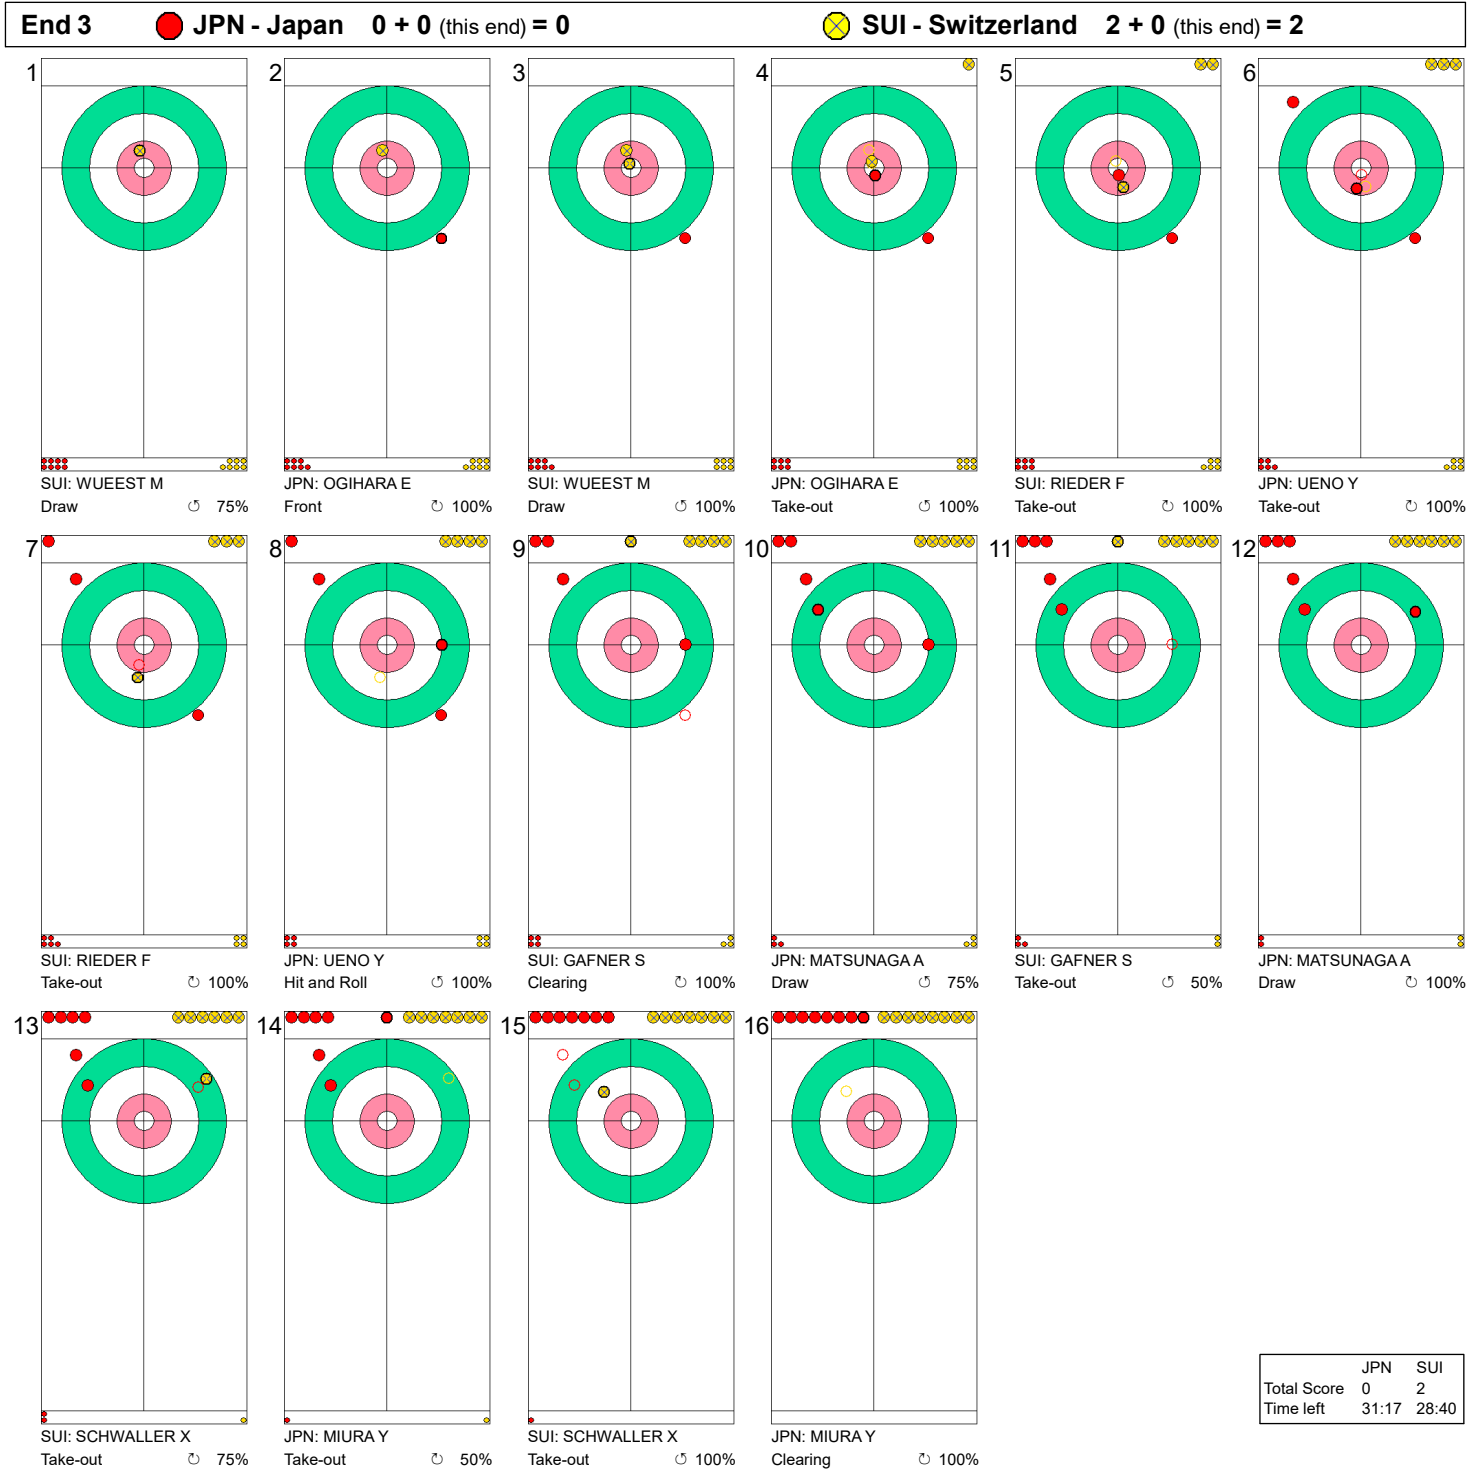

	JPN	SUI
Total Score	0	0
Time left	36:21	36:03

**Legend:**  
 ⌚ Clockwise      ⌚ Counter-clockwise      - Not considered

Game - Shot by Shot

**Legend:**  
 ↻ Clockwise      ↺ Counter-clockwise      - Not considered

**Game - Shot by Shot**

**Legend:**  
 ↻ Clockwise      ↺ Counter-clockwise      - Not considered

SAT 25 FEB 2023  
Start Time 9:00

Round Robin Session 1 - Sheet C

Game - Shot by Shot

**Legend:**  
 ↻ Clockwise      ↺ Counter-clockwise      - Not considered

**Game - Shot by Shot**

**Legend:**  
 ↻ Clockwise      ↺ Counter-clockwise      - Not considered

Game - Shot by Shot

**Legend:**  
 ↻ Clockwise      ↺ Counter-clockwise      - Not considered

**Game - Shot by Shot**