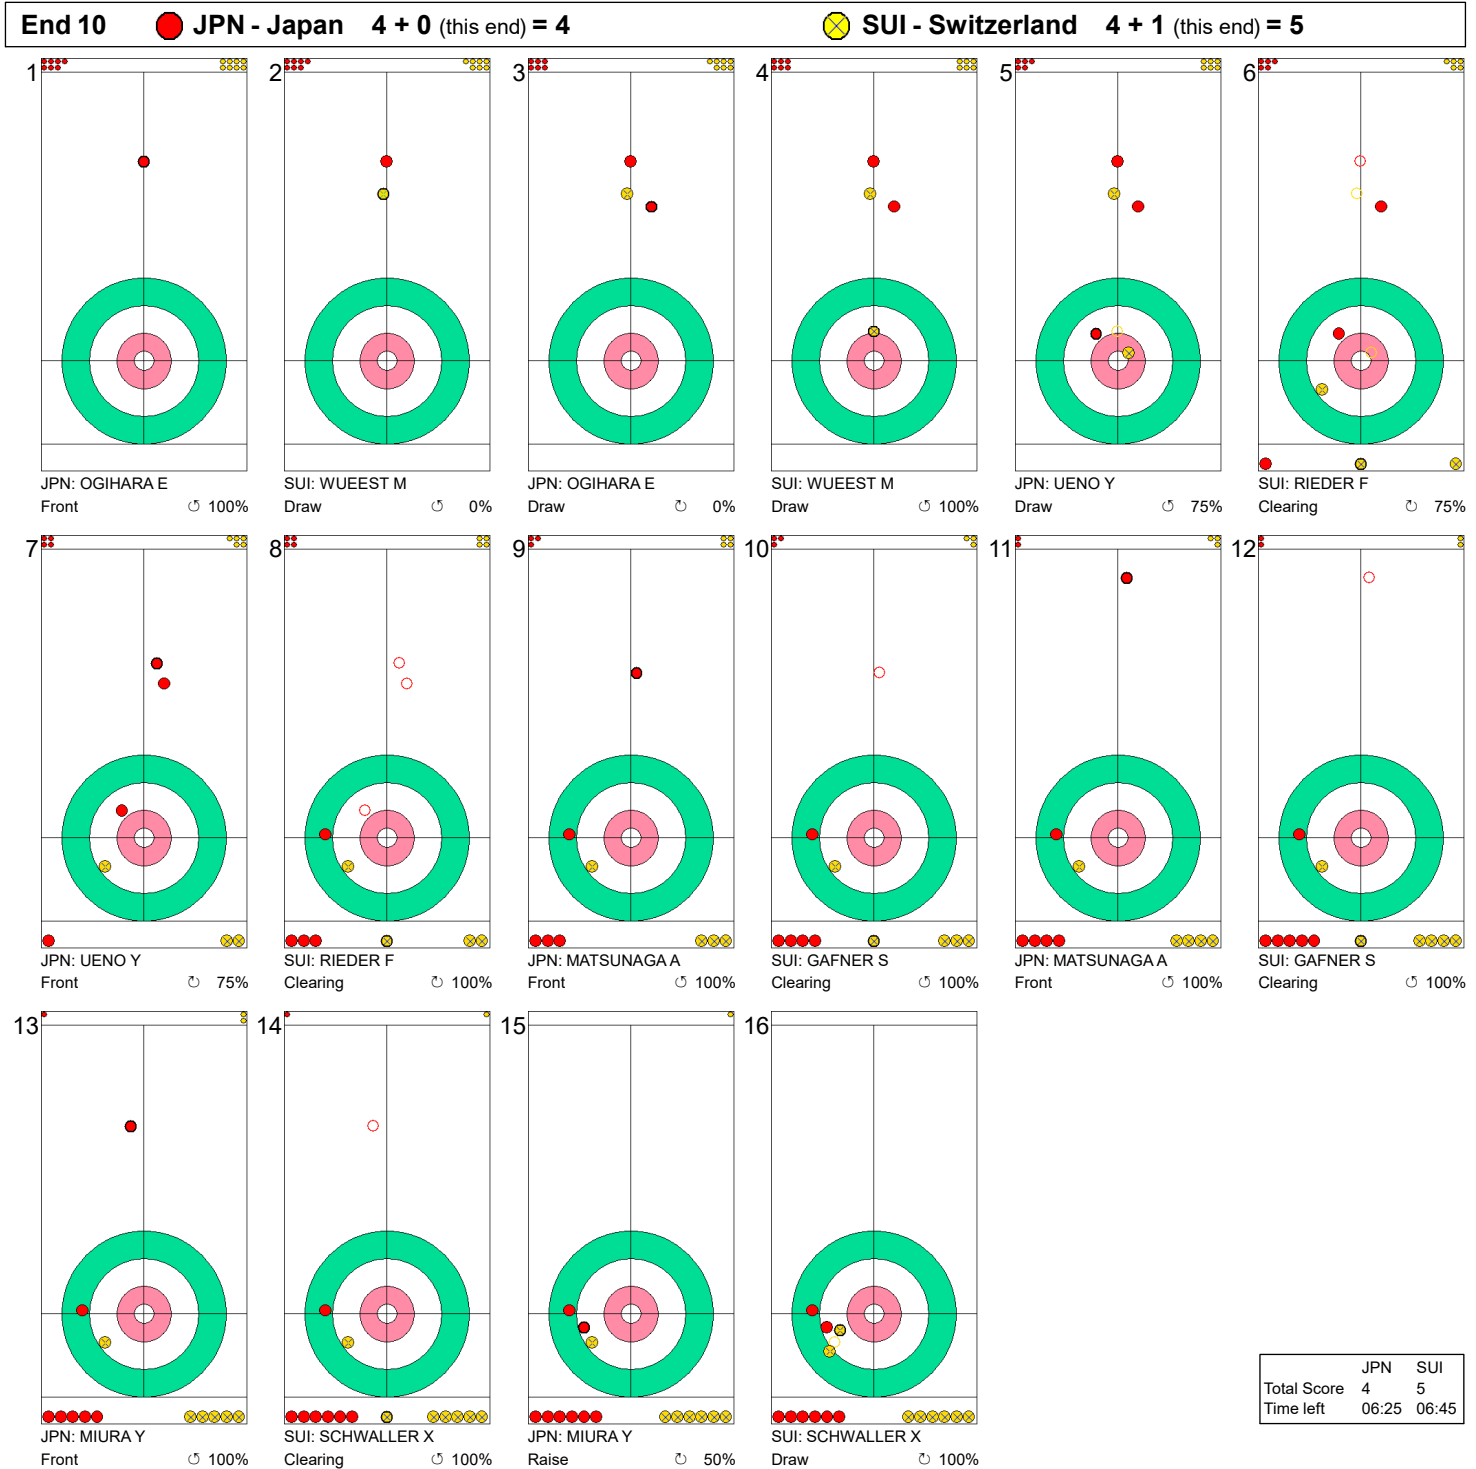

**Game - Shot by Shot**

**Legend:**  
 ↻ Clockwise      ↺ Counter-clockwise      - Not considered

SAT 25 FEB 2023  
Start Time 9:00

Round Robin Session 1 - Sheet C

Game - Shot by Shot

**Legend:**  
 ↻ Clockwise      ↺ Counter-clockwise      - Not considered

**Game - Shot by Shot**

**Legend:**  
 ↻ Clockwise      ↺ Counter-clockwise      - Not considered

Game - Shot by Shot

**Legend:**  
 ↻ Clockwise      ↺ Counter-clockwise      - Not considered

**Game - Shot by Shot**

**Legend:**  
 ↻ Clockwise      ↺ Counter-clockwise      - Not considered

Game - Shot by Shot

**Legend:**  
 ↻ Clockwise      ↺ Counter-clockwise      - Not considered