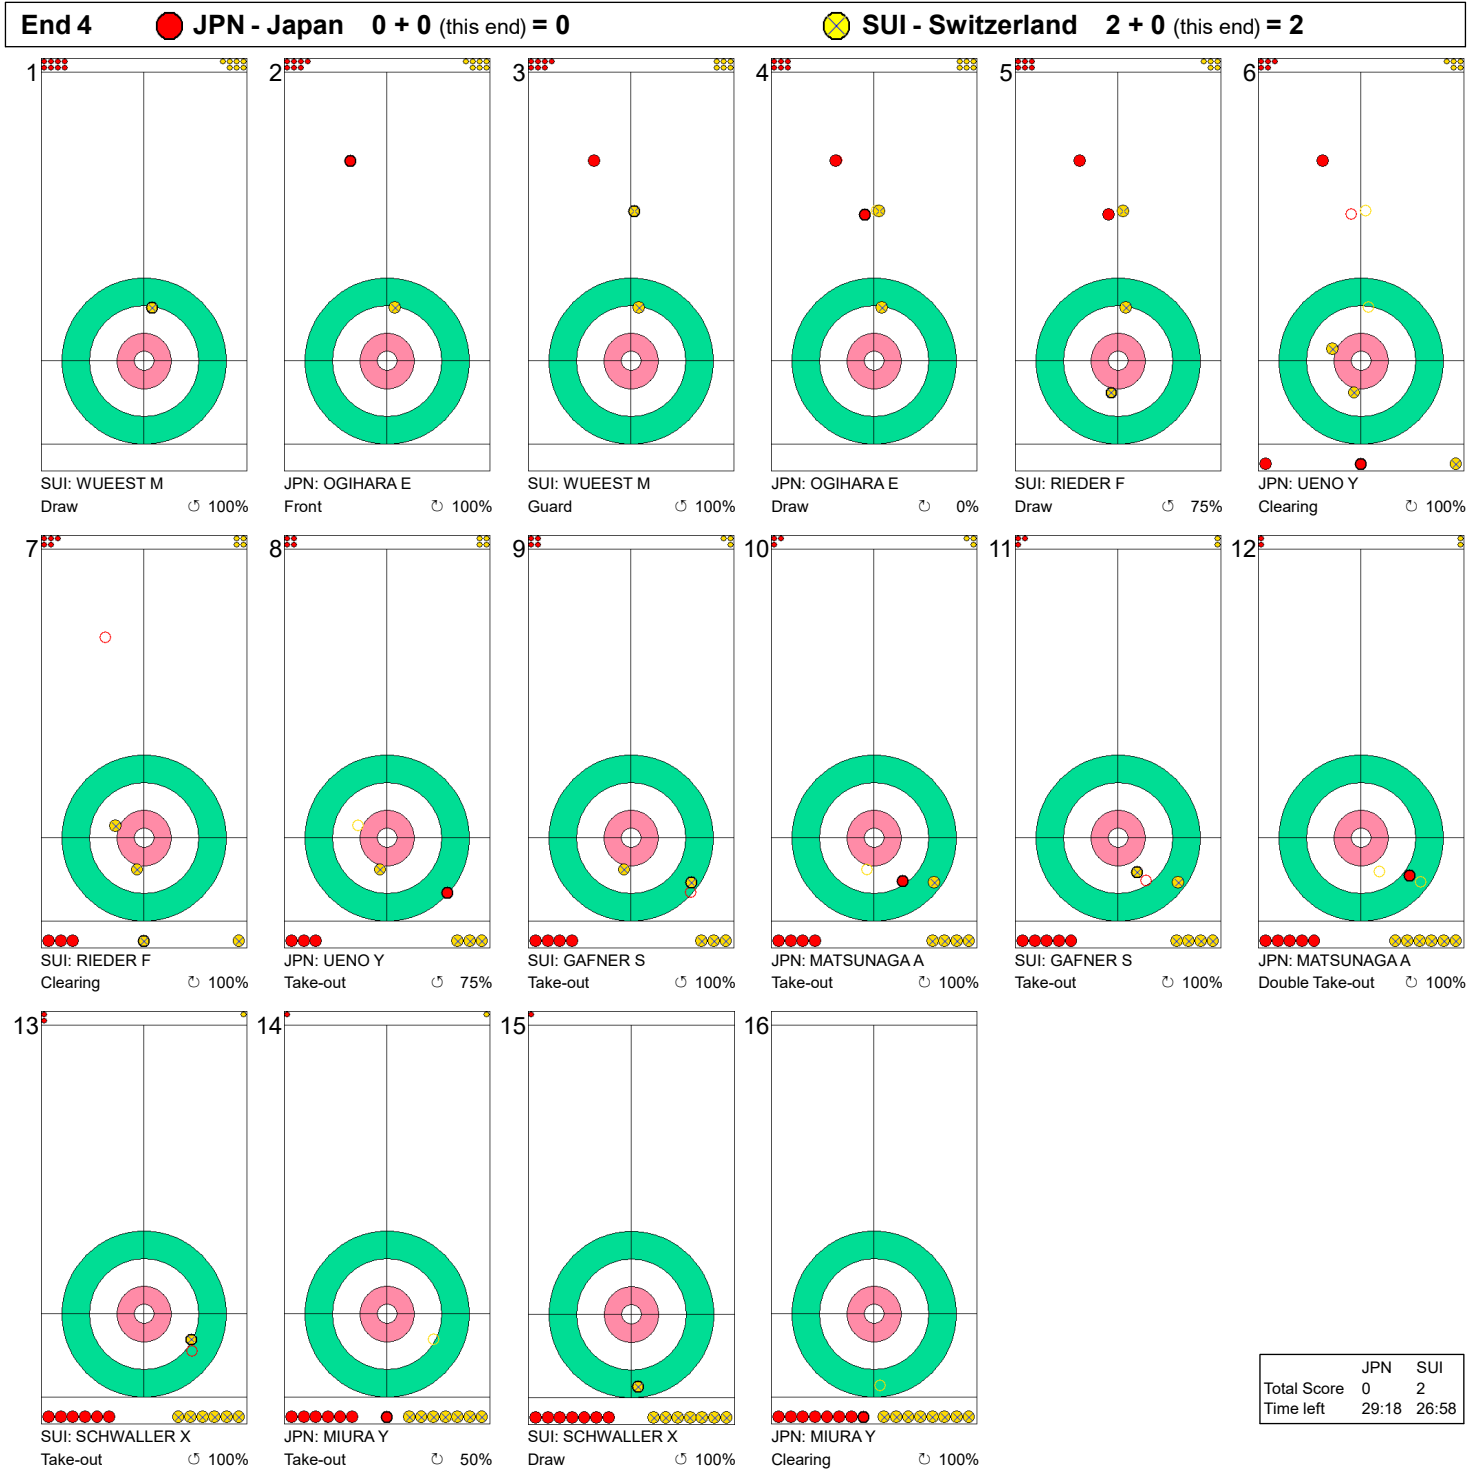

**Game - Shot by Shot**

**Legend:**  
 ↻ Clockwise      ↺ Counter-clockwise      - Not considered

SAT 25 FEB 2023  
Start Time 9:00

Round Robin Session 1 - Sheet C

Game - Shot by Shot

**Legend:**  
 ↻ Clockwise      ↺ Counter-clockwise      - Not considered

**Game - Shot by Shot**

**Legend:**  
 ↻ Clockwise      ↺ Counter-clockwise      - Not considered

Game - Shot by Shot

**Legend:**  
 ↻ Clockwise      ↺ Counter-clockwise      - Not considered

**Game - Shot by Shot**

**Legend:**  
 ↻ Clockwise      ↺ Counter-clockwise      - Not considered

Game - Shot by Shot

**Legend:**  
 ↻ Clockwise      ↺ Counter-clockwise      - Not considered