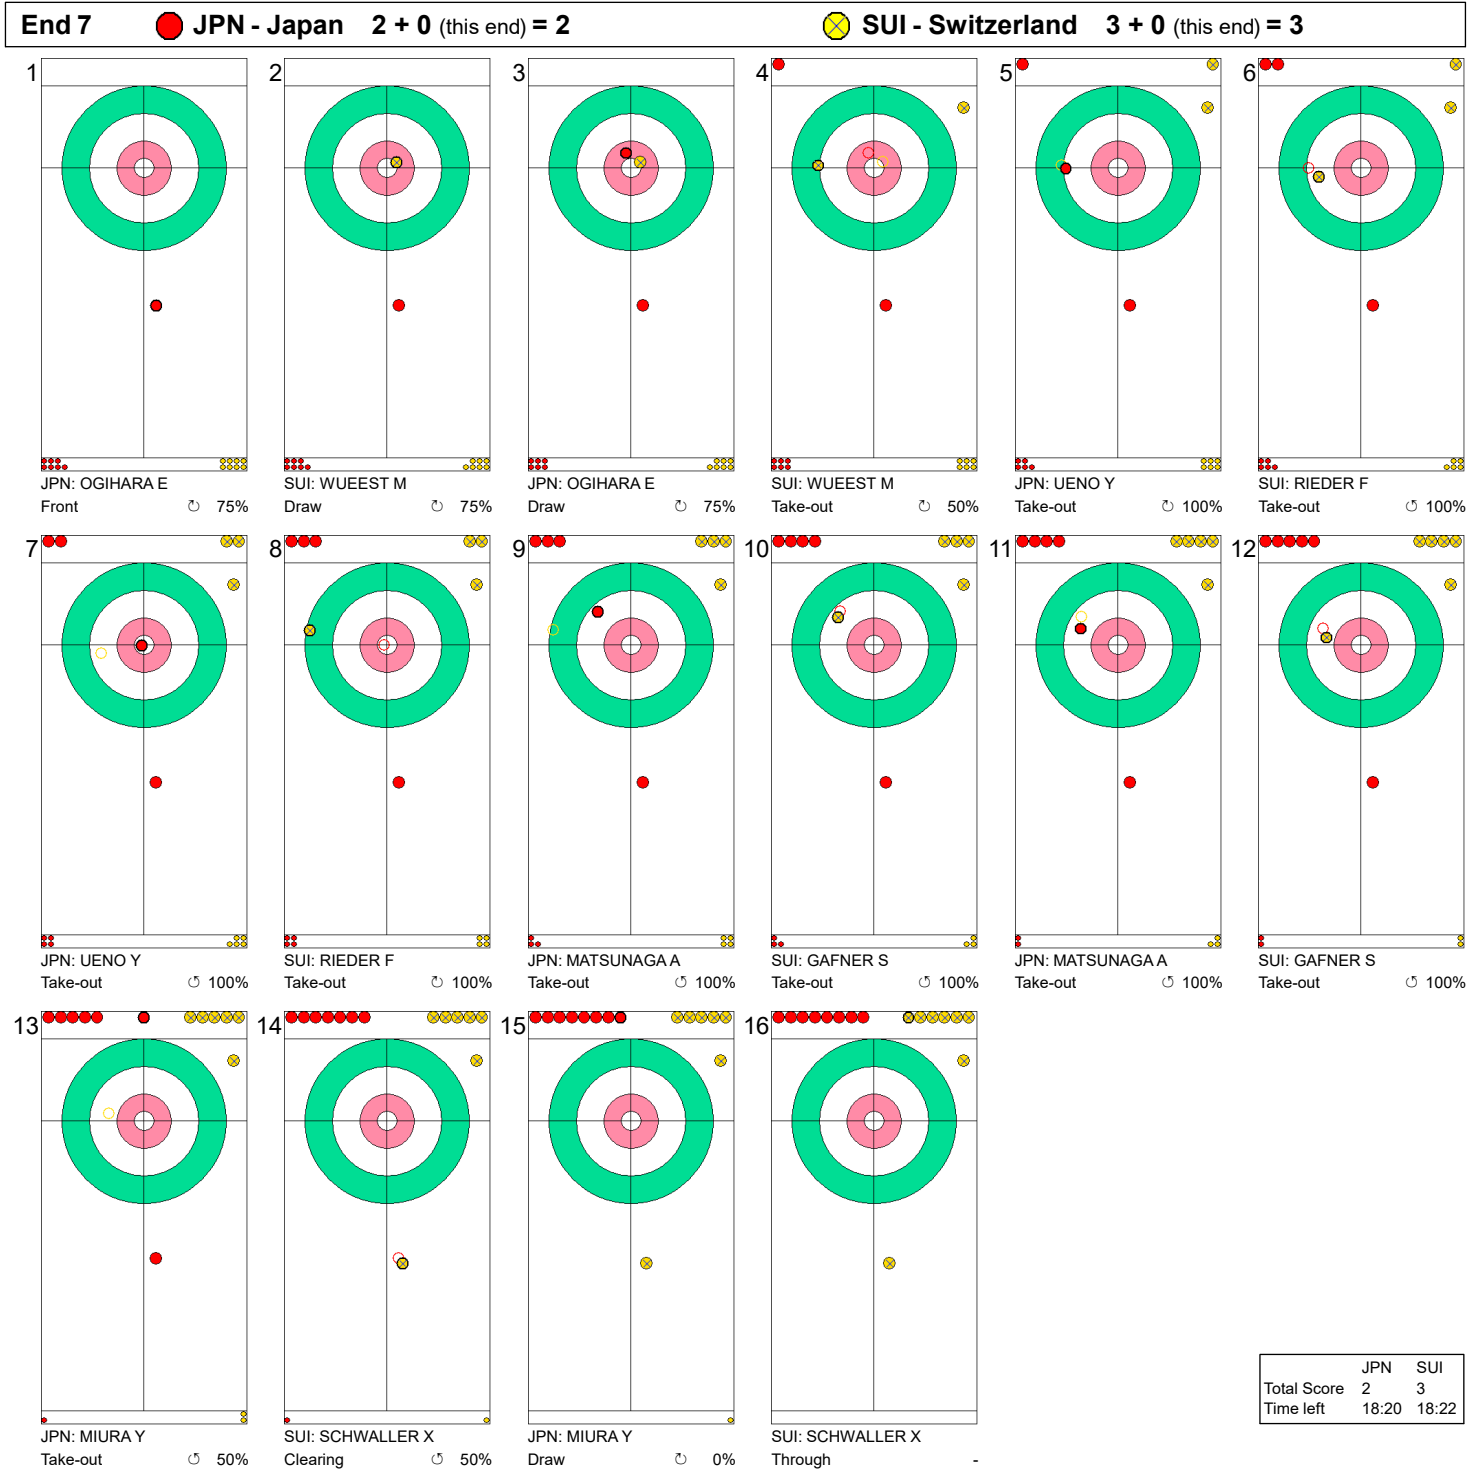

**Game - Shot by Shot**

**Legend:**  
 ↻ Clockwise      ↺ Counter-clockwise      - Not considered

SAT 25 FEB 2023  
Start Time 9:00

Round Robin Session 1 - Sheet C

Game - Shot by Shot

**Legend:**  
 ↻ Clockwise      ↺ Counter-clockwise      - Not considered

**Game - Shot by Shot**

**Legend:**  
 ↻ Clockwise      ↺ Counter-clockwise      - Not considered

Game - Shot by Shot

**Legend:**  
 ↻ Clockwise      ↺ Counter-clockwise      - Not considered

**Game - Shot by Shot**

**Legend:**  
 ↻ Clockwise      ↺ Counter-clockwise      - Not considered

Game - Shot by Shot

**Legend:**  
 ↻ Clockwise      ↺ Counter-clockwise      - Not considered