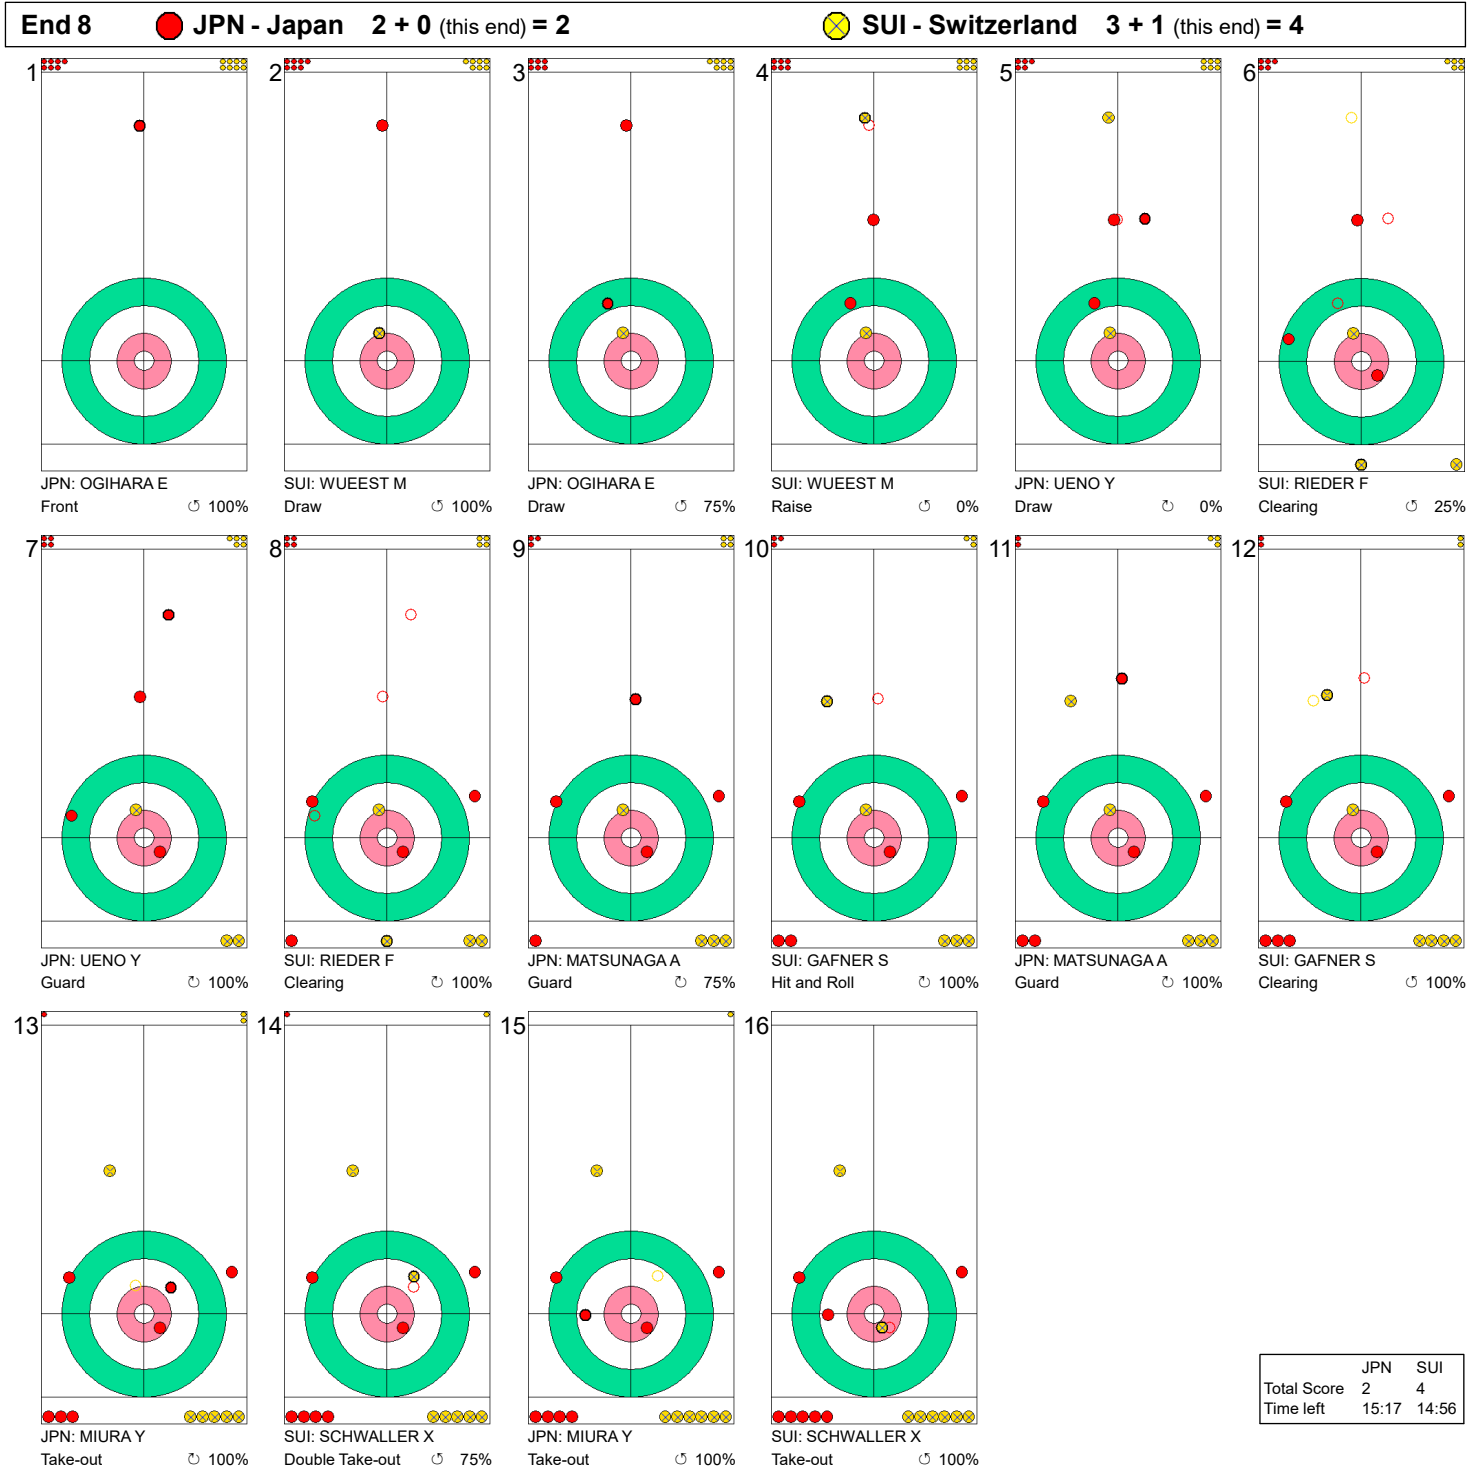

**Game - Shot by Shot**

**Legend:**  
 ↻ Clockwise      ↺ Counter-clockwise      - Not considered

SAT 25 FEB 2023  
Start Time 9:00

Round Robin Session 1 - Sheet C

Game - Shot by Shot

**Legend:**  
 ↻ Clockwise      ↺ Counter-clockwise      - Not considered

**Game - Shot by Shot**

**Legend:**  
 ↻ Clockwise      ↺ Counter-clockwise      - Not considered

Game - Shot by Shot

**Legend:**  
 ↻ Clockwise      ↺ Counter-clockwise      - Not considered

**Game - Shot by Shot**

**Legend:**  
 ↻ Clockwise      ↺ Counter-clockwise      - Not considered

Game - Shot by Shot

**Legend:**  
 ↻ Clockwise      ↺ Counter-clockwise      - Not considered