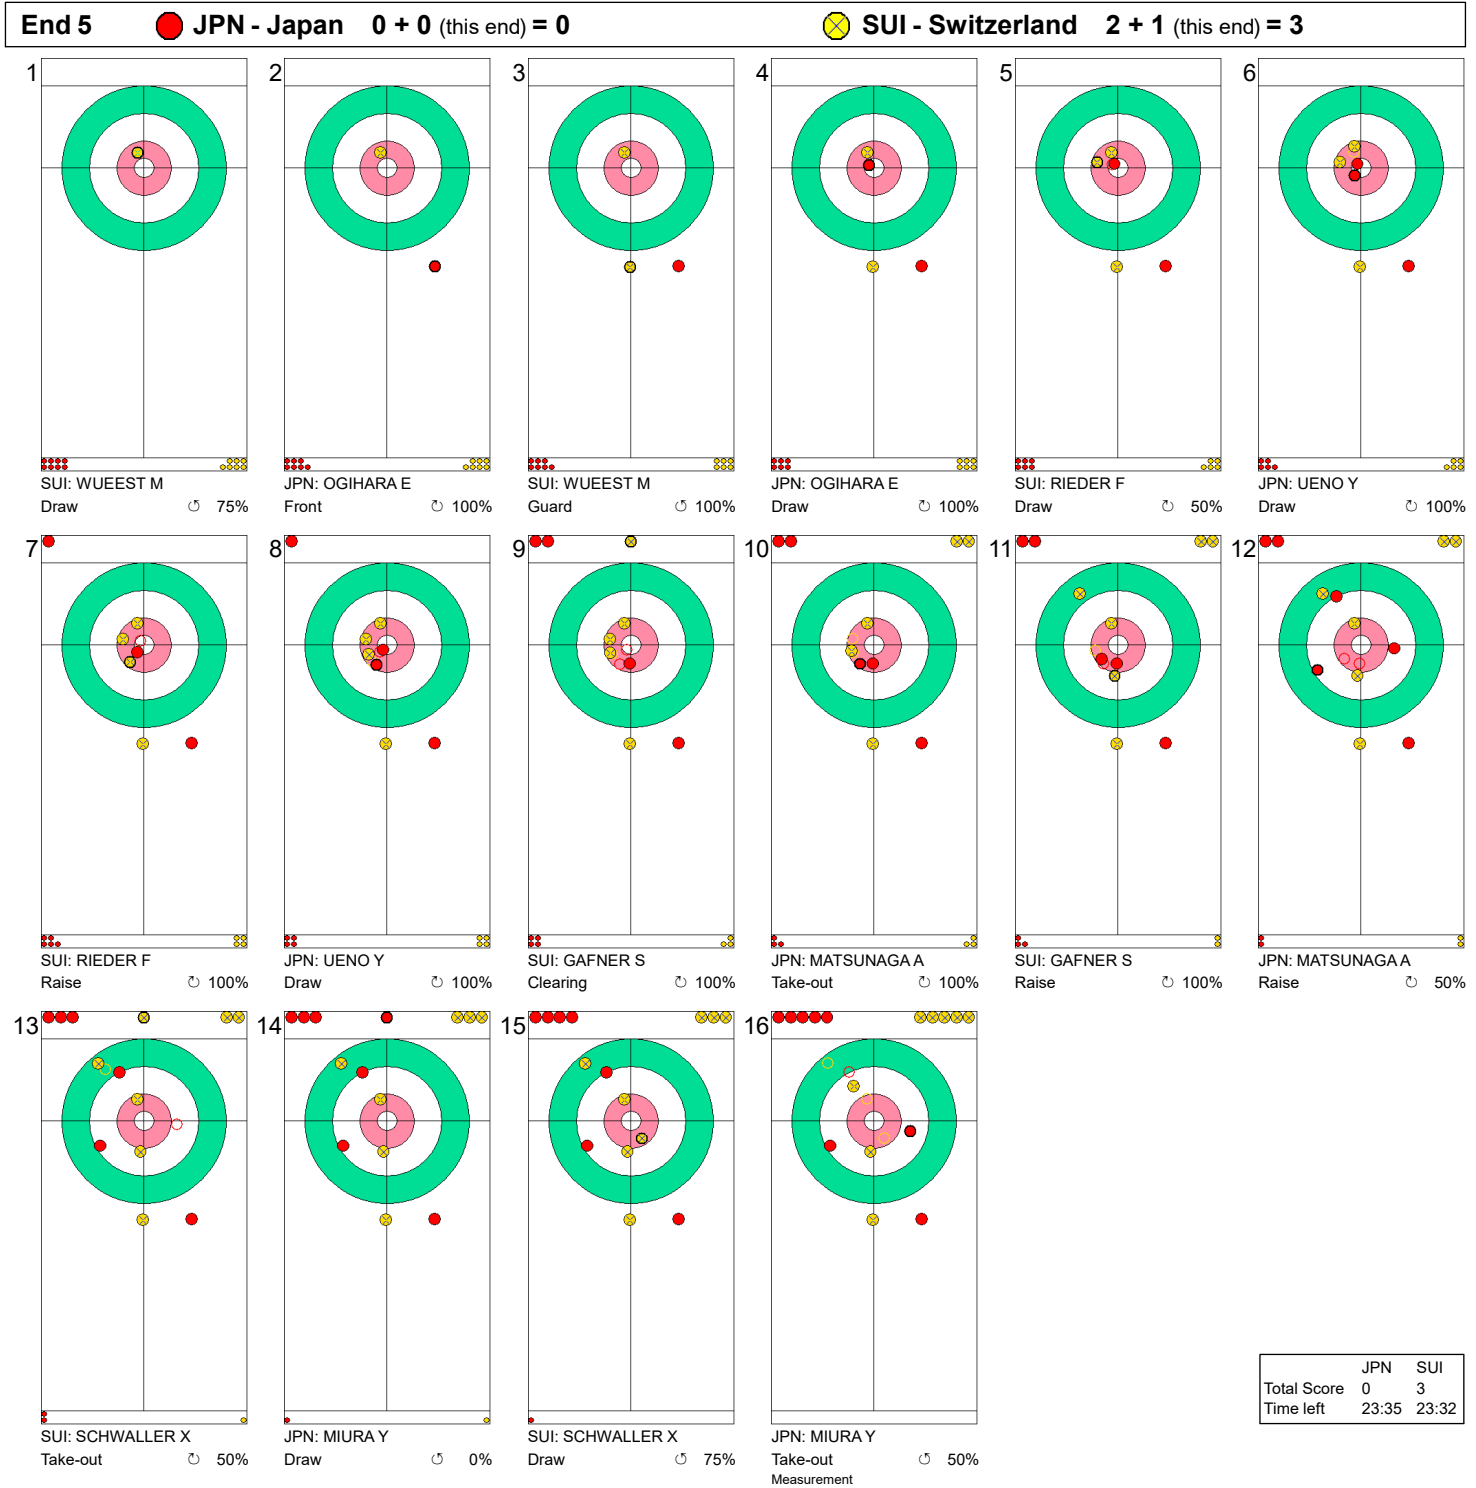

**Game - Shot by Shot**

**Legend:**  
 ↻ Clockwise      ↺ Counter-clockwise      - Not considered

SAT 25 FEB 2023  
Start Time 9:00

Round Robin Session 1 - Sheet C

Game - Shot by Shot

**Legend:**  
 ↻ Clockwise      ↺ Counter-clockwise      - Not considered

**Game - Shot by Shot**

**Legend:**  
 ↻ Clockwise      ↺ Counter-clockwise      - Not considered

Game - Shot by Shot

**Legend:**  
 ↻ Clockwise      ↺ Counter-clockwise      - Not considered

**Game - Shot by Shot**

**Legend:**  
 ↻ Clockwise      ↺ Counter-clockwise      - Not considered

Game - Shot by Shot

**Legend:**  
 ↻ Clockwise      ↺ Counter-clockwise      - Not considered