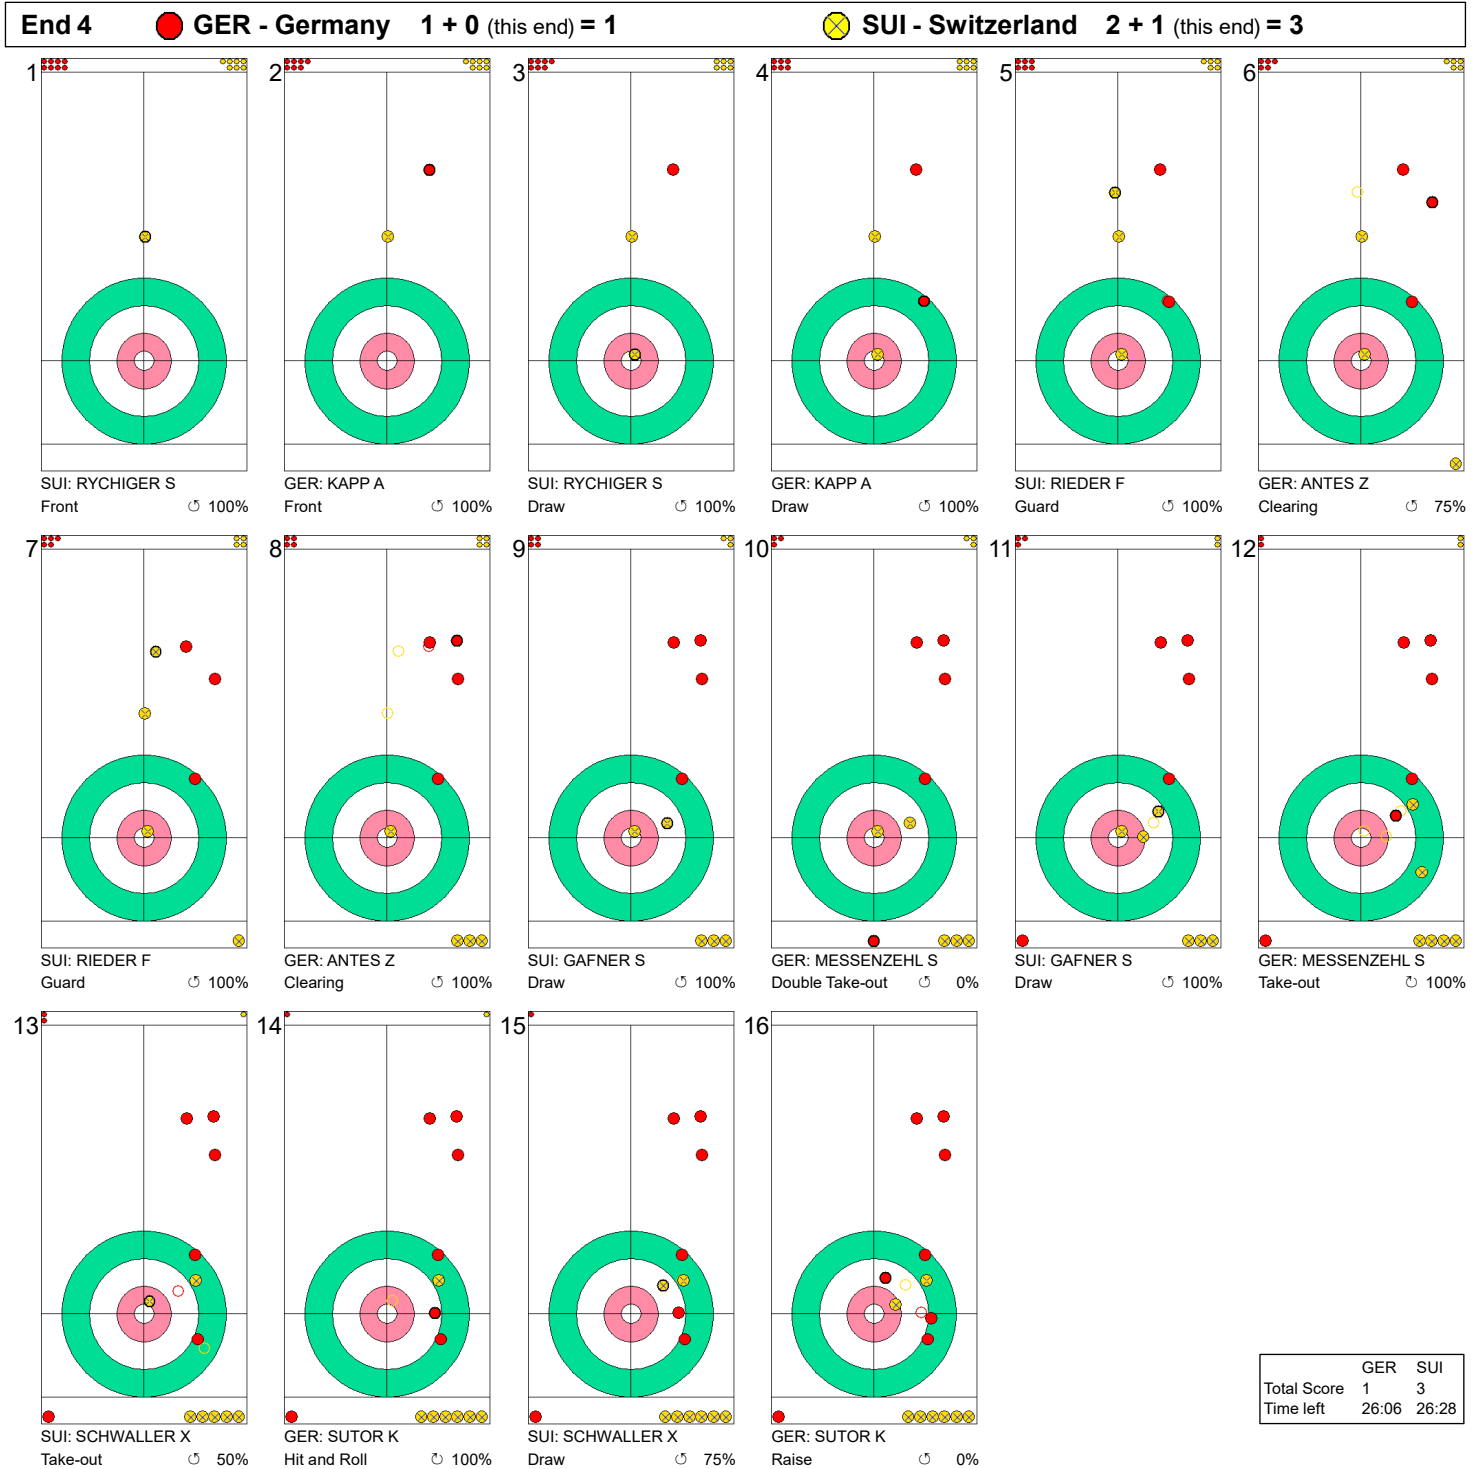

Game - Shot by Shot

Legend:
 ↻ Clockwise ↺ Counter-clockwise - Not considered

Game - Shot by Shot

Legend:
 ↻ Clockwise ↺ Counter-clockwise - Not considered

Game - Shot by Shot

Legend:
 ↻ Clockwise ↺ Counter-clockwise - Not considered

Game - Shot by Shot

Legend:
 ↻ Clockwise ↺ Counter-clockwise - Not considered

Game - Shot by Shot

Legend:
 ↻ Clockwise ↺ Counter-clockwise - Not considered

SAT 25 FEB 2023
 Start Time 19:30

Round Robin Session 2 - Sheet D

Game - Shot by Shot

Legend:
 ↻ Clockwise ↺ Counter-clockwise - Not considered

Game - Shot by Shot

End 7 ● **GER - Germany** 1 + 0 (this end) = 1 ● **SUI - Switzerland** 7 + 1 (this end) = 8

	GER	SUI
Total Score	1	8
Time left	11:17	14:02

Legend:
 ⤵ Clockwise ⤴ Counter-clockwise - Not considered