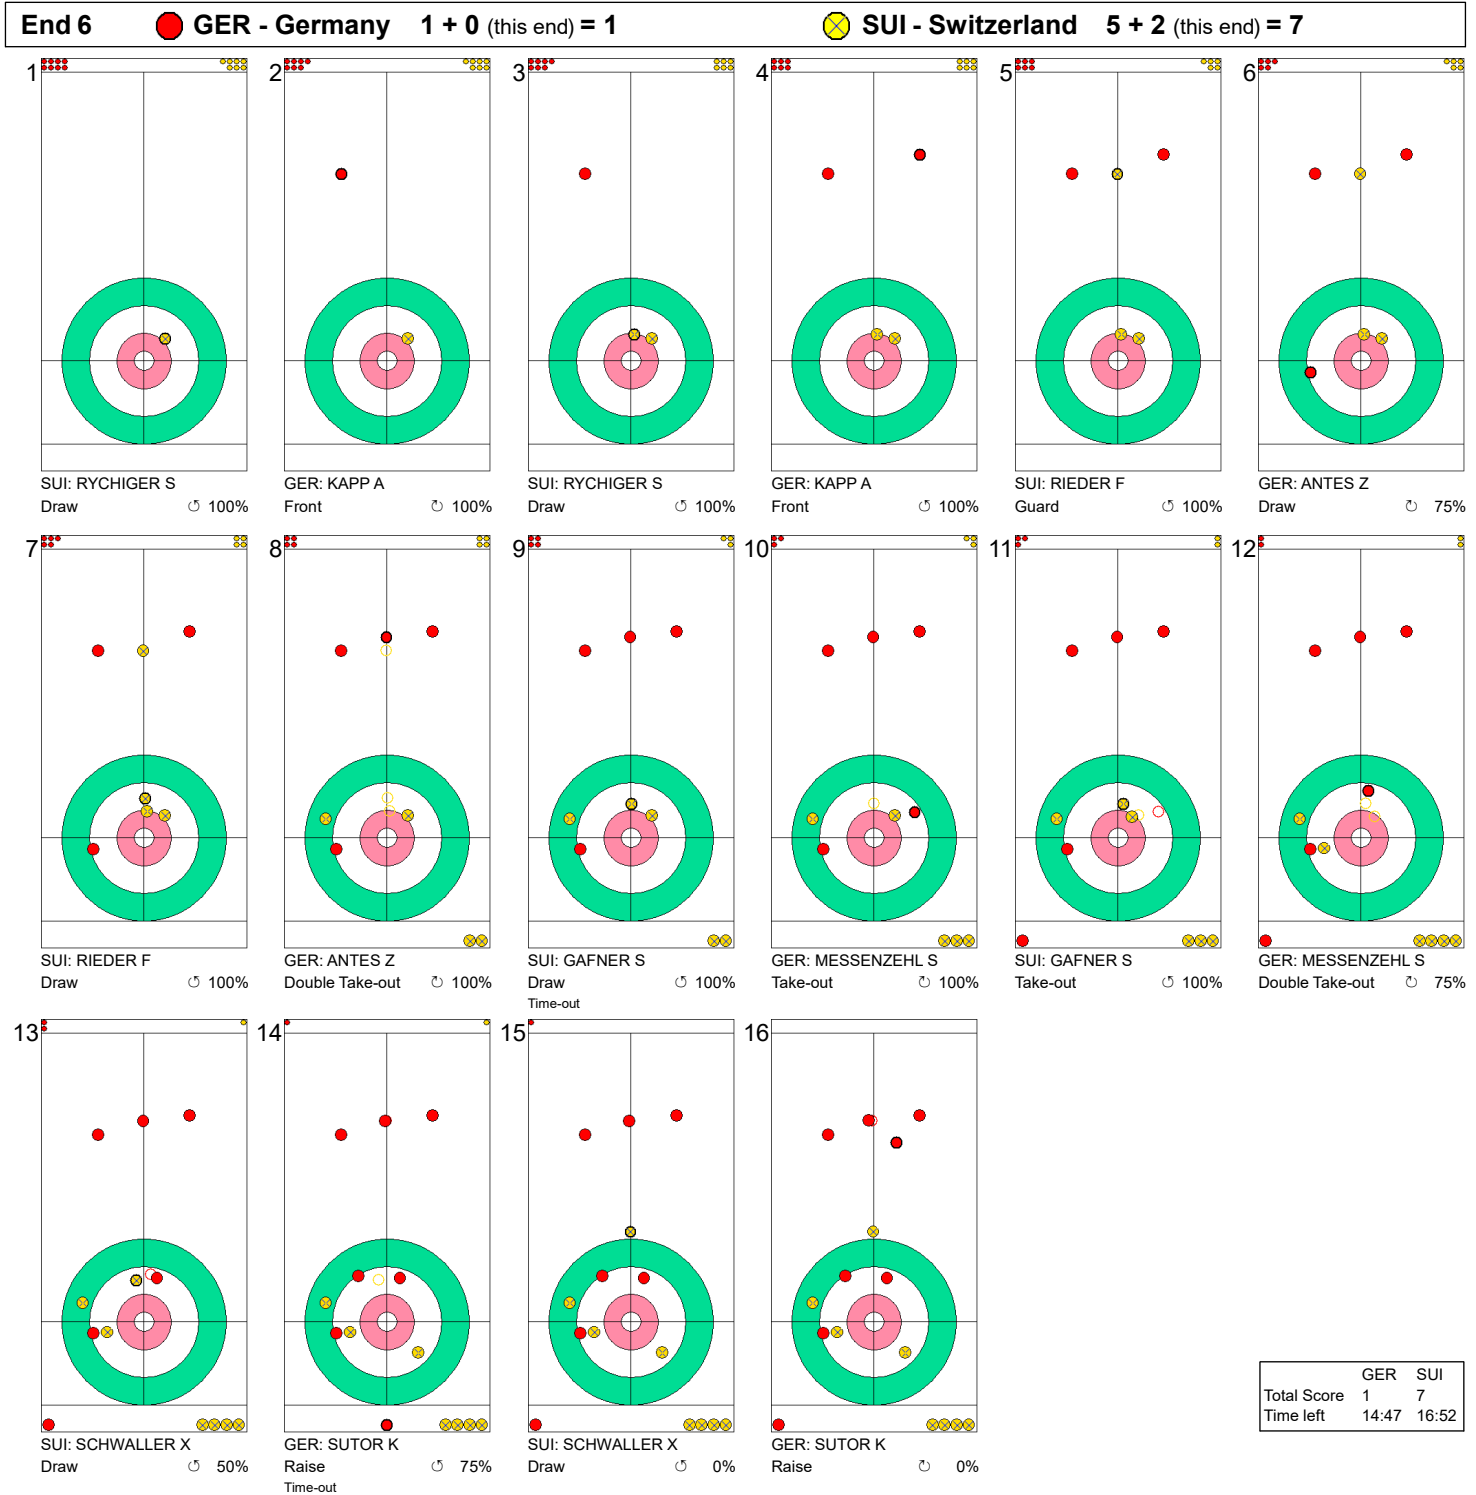

Game - Shot by Shot

Legend:
 ↻ Clockwise ↺ Counter-clockwise - Not considered

Game - Shot by Shot

Legend:
 ↻ Clockwise ↺ Counter-clockwise - Not considered

Game - Shot by Shot

Legend:
 ↻ Clockwise ↺ Counter-clockwise - Not considered

Game - Shot by Shot

Legend:
 ↻ Clockwise ↺ Counter-clockwise - Not considered

Game - Shot by Shot

Legend:
 ↻ Clockwise ↺ Counter-clockwise - Not considered

SAT 25 FEB 2023
 Start Time 19:30

Round Robin Session 2 - Sheet D

Game - Shot by Shot

Legend:
 ↻ Clockwise ↺ Counter-clockwise - Not considered

Game - Shot by Shot

End 7 ● **GER - Germany** 1 + 0 (this end) = 1 ● **SUI - Switzerland** 7 + 1 (this end) = 8

	GER	SUI
Total Score	1	8
Time left	11:17	14:02

Legend:
 ⤵ Clockwise ⤴ Counter-clockwise - Not considered