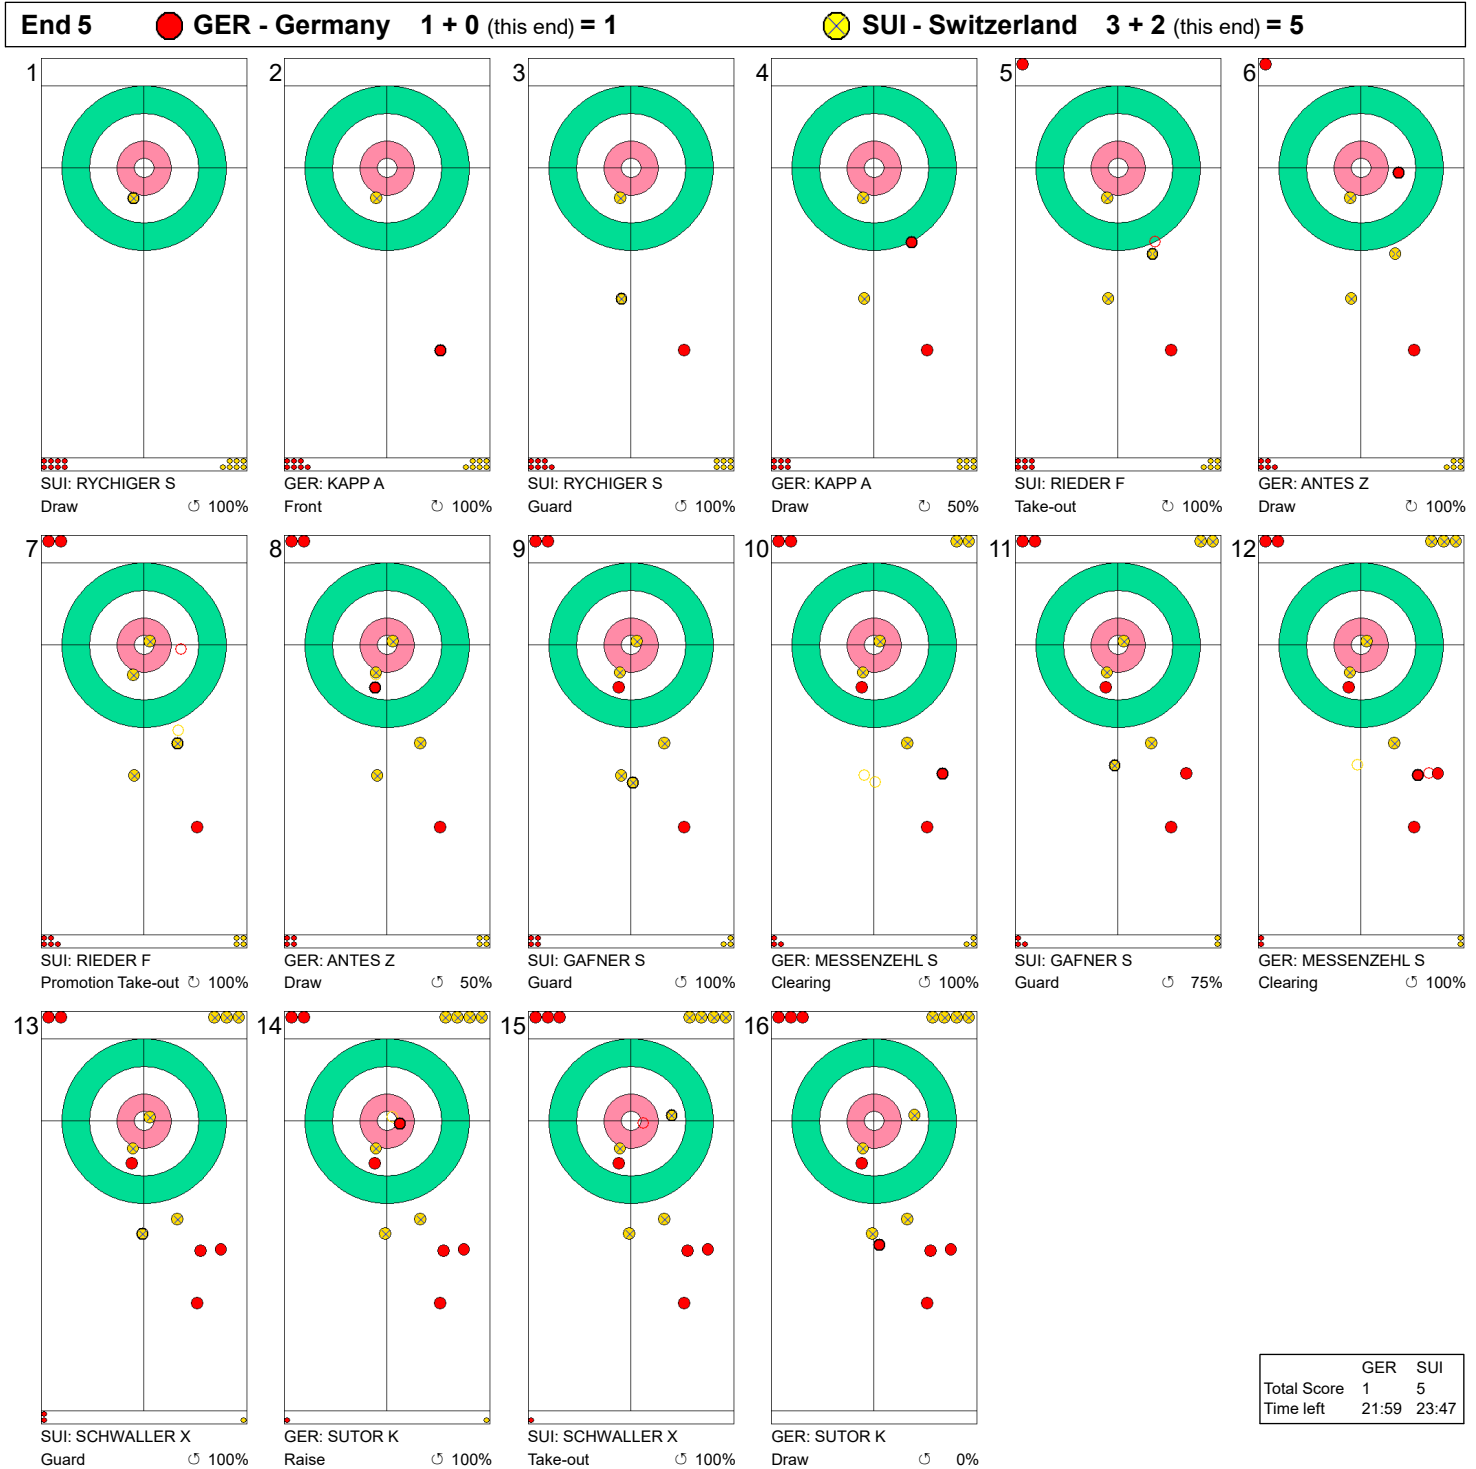

Game - Shot by Shot

Legend:
 ↻ Clockwise ↺ Counter-clockwise - Not considered

Game - Shot by Shot

Legend:
 ↻ Clockwise ↺ Counter-clockwise - Not considered

Game - Shot by Shot

Legend:
 ↻ Clockwise ↺ Counter-clockwise - Not considered

Game - Shot by Shot

Legend:
 ↻ Clockwise ↺ Counter-clockwise - Not considered

Game - Shot by Shot

Legend:
 ↻ Clockwise ↺ Counter-clockwise - Not considered

SAT 25 FEB 2023
 Start Time 19:30

Round Robin Session 2 - Sheet D

Game - Shot by Shot

Legend:
 ↻ Clockwise ↺ Counter-clockwise - Not considered

Game - Shot by Shot

End 7 ● **GER - Germany** 1 + 0 (this end) = 1 ● **SUI - Switzerland** 7 + 1 (this end) = 8

	GER	SUI
Total Score	1	8
Time left	11:17	14:02

Legend:
 ⤵ Clockwise ⤴ Counter-clockwise - Not considered