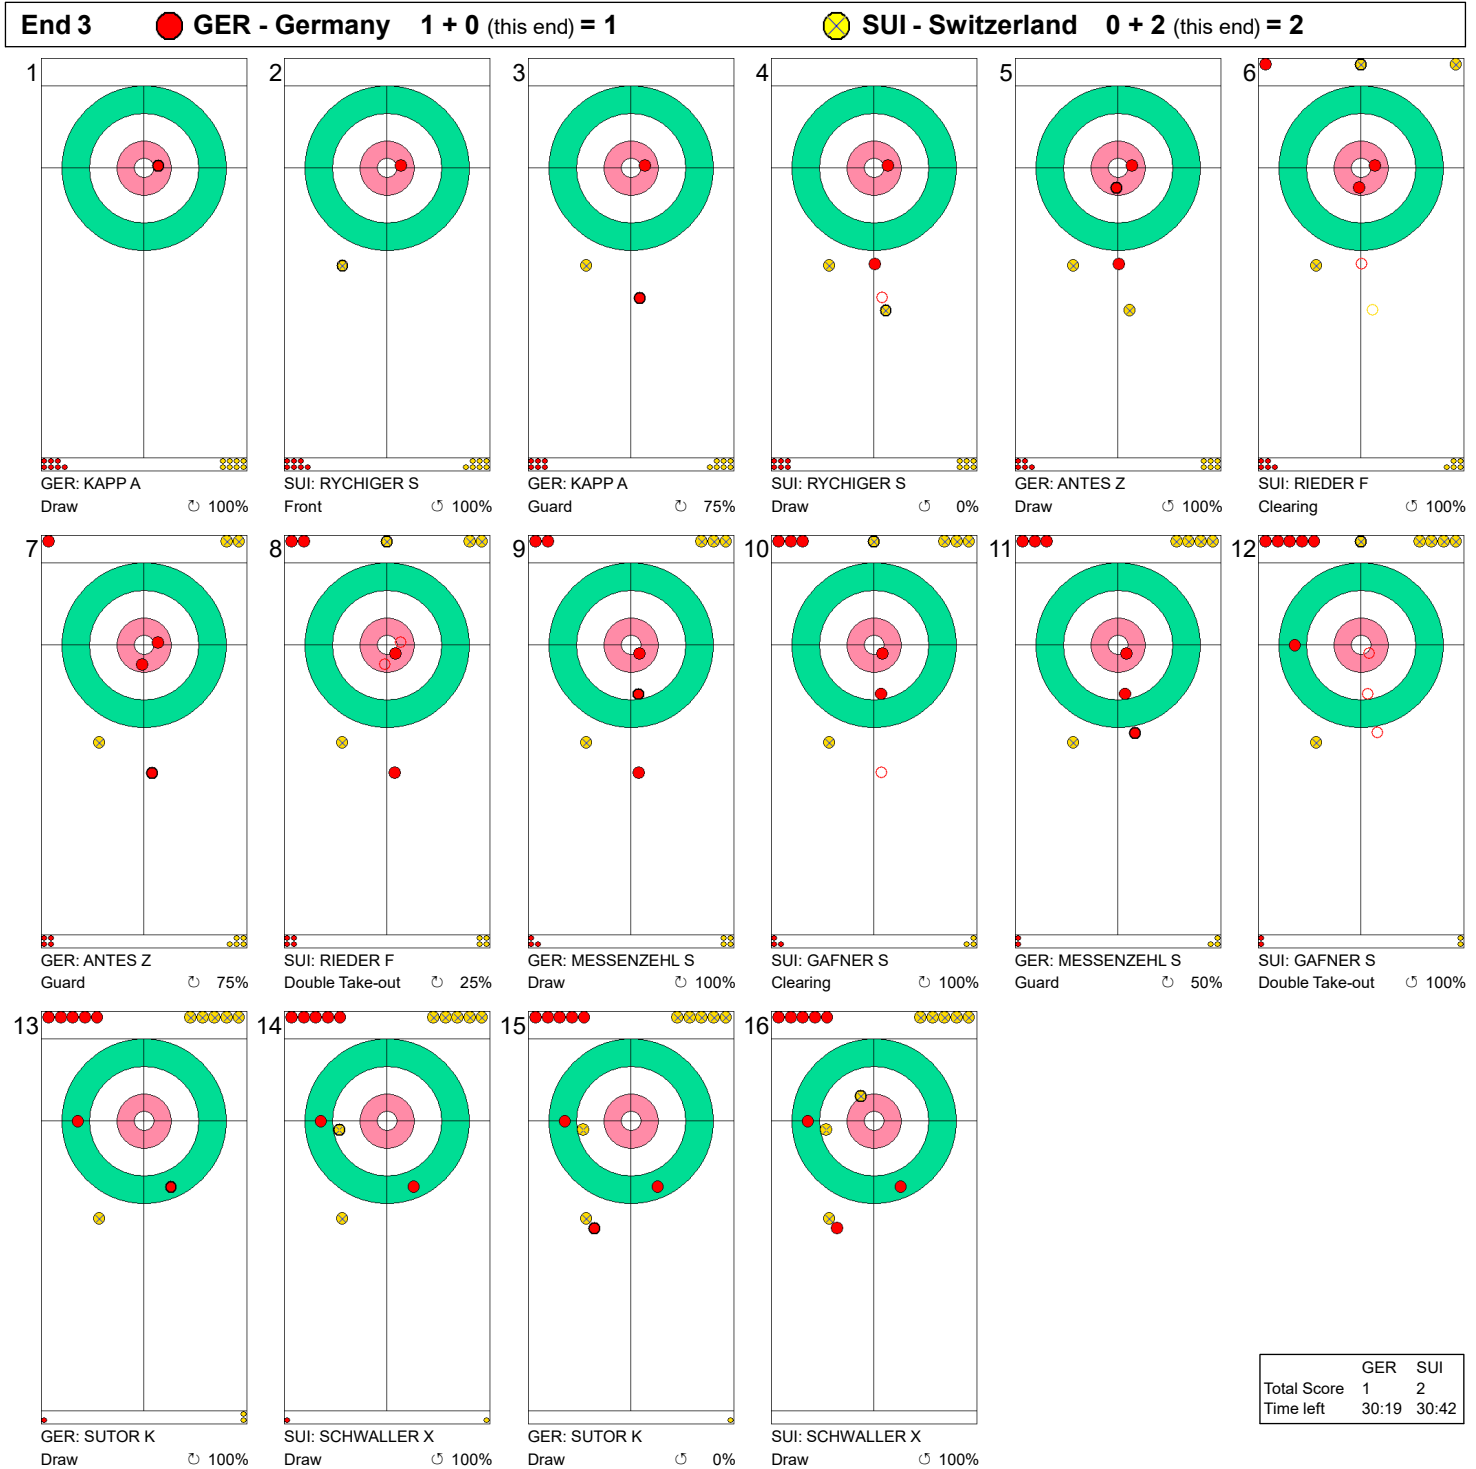

Game - Shot by Shot

Legend:
 ↻ Clockwise ↺ Counter-clockwise - Not considered

Game - Shot by Shot

Legend:
 ↻ Clockwise ↺ Counter-clockwise - Not considered

Game - Shot by Shot

Legend:
 ↻ Clockwise ↺ Counter-clockwise - Not considered

Game - Shot by Shot

Legend:
 ↻ Clockwise ↺ Counter-clockwise - Not considered

Game - Shot by Shot

Legend:
 ↻ Clockwise ↺ Counter-clockwise - Not considered

SAT 25 FEB 2023
 Start Time 19:30

Round Robin Session 2 - Sheet D

Game - Shot by Shot

Legend:
 ↻ Clockwise ↺ Counter-clockwise - Not considered

Game - Shot by Shot

End 7 ● **GER - Germany** 1 + 0 (this end) = 1 ● **SUI - Switzerland** 7 + 1 (this end) = 8

	GER	SUI
Total Score	1	8
Time left	11:17	14:02

Legend:
 ⤵ Clockwise ⤴ Counter-clockwise - Not considered