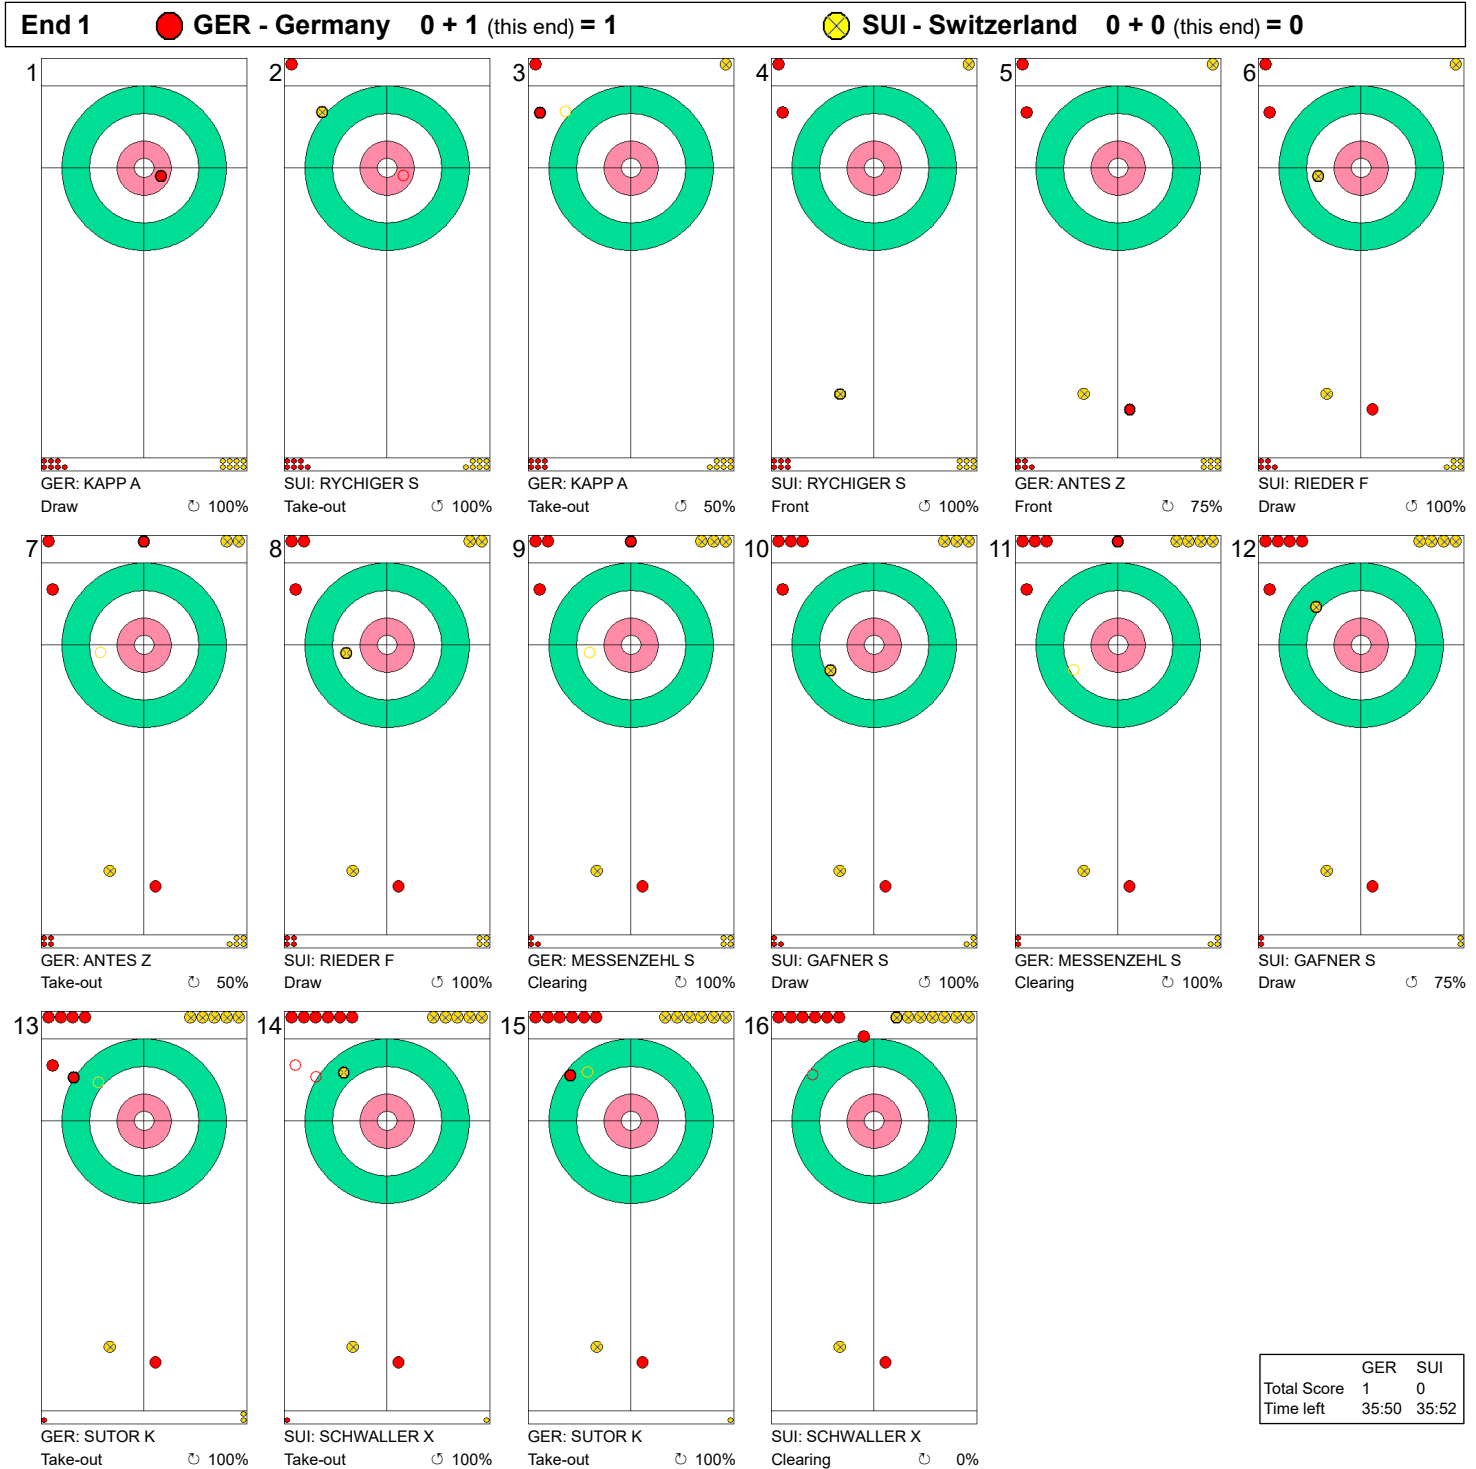

Game - Shot by Shot

Legend:
 ↻ Clockwise ↺ Counter-clockwise - Not considered

Game - Shot by Shot

Legend:
 ↻ Clockwise ↺ Counter-clockwise - Not considered

Game - Shot by Shot

Legend:
 ↻ Clockwise ↺ Counter-clockwise - Not considered

Game - Shot by Shot

Legend:
 ↻ Clockwise ↺ Counter-clockwise - Not considered

Game - Shot by Shot

Legend:
 ↻ Clockwise ↺ Counter-clockwise - Not considered

SAT 25 FEB 2023
 Start Time 19:30

Round Robin Session 2 - Sheet D

Game - Shot by Shot

Legend:
 ↻ Clockwise ↺ Counter-clockwise - Not considered

Game - Shot by Shot

End 7 ● **GER - Germany** 1 + 0 (this end) = 1 ● **SUI - Switzerland** 7 + 1 (this end) = 8

	GER	SUI
Total Score	1	8
Time left	11:17	14:02

Legend:
 ⤵ Clockwise ⤴ Counter-clockwise - Not considered