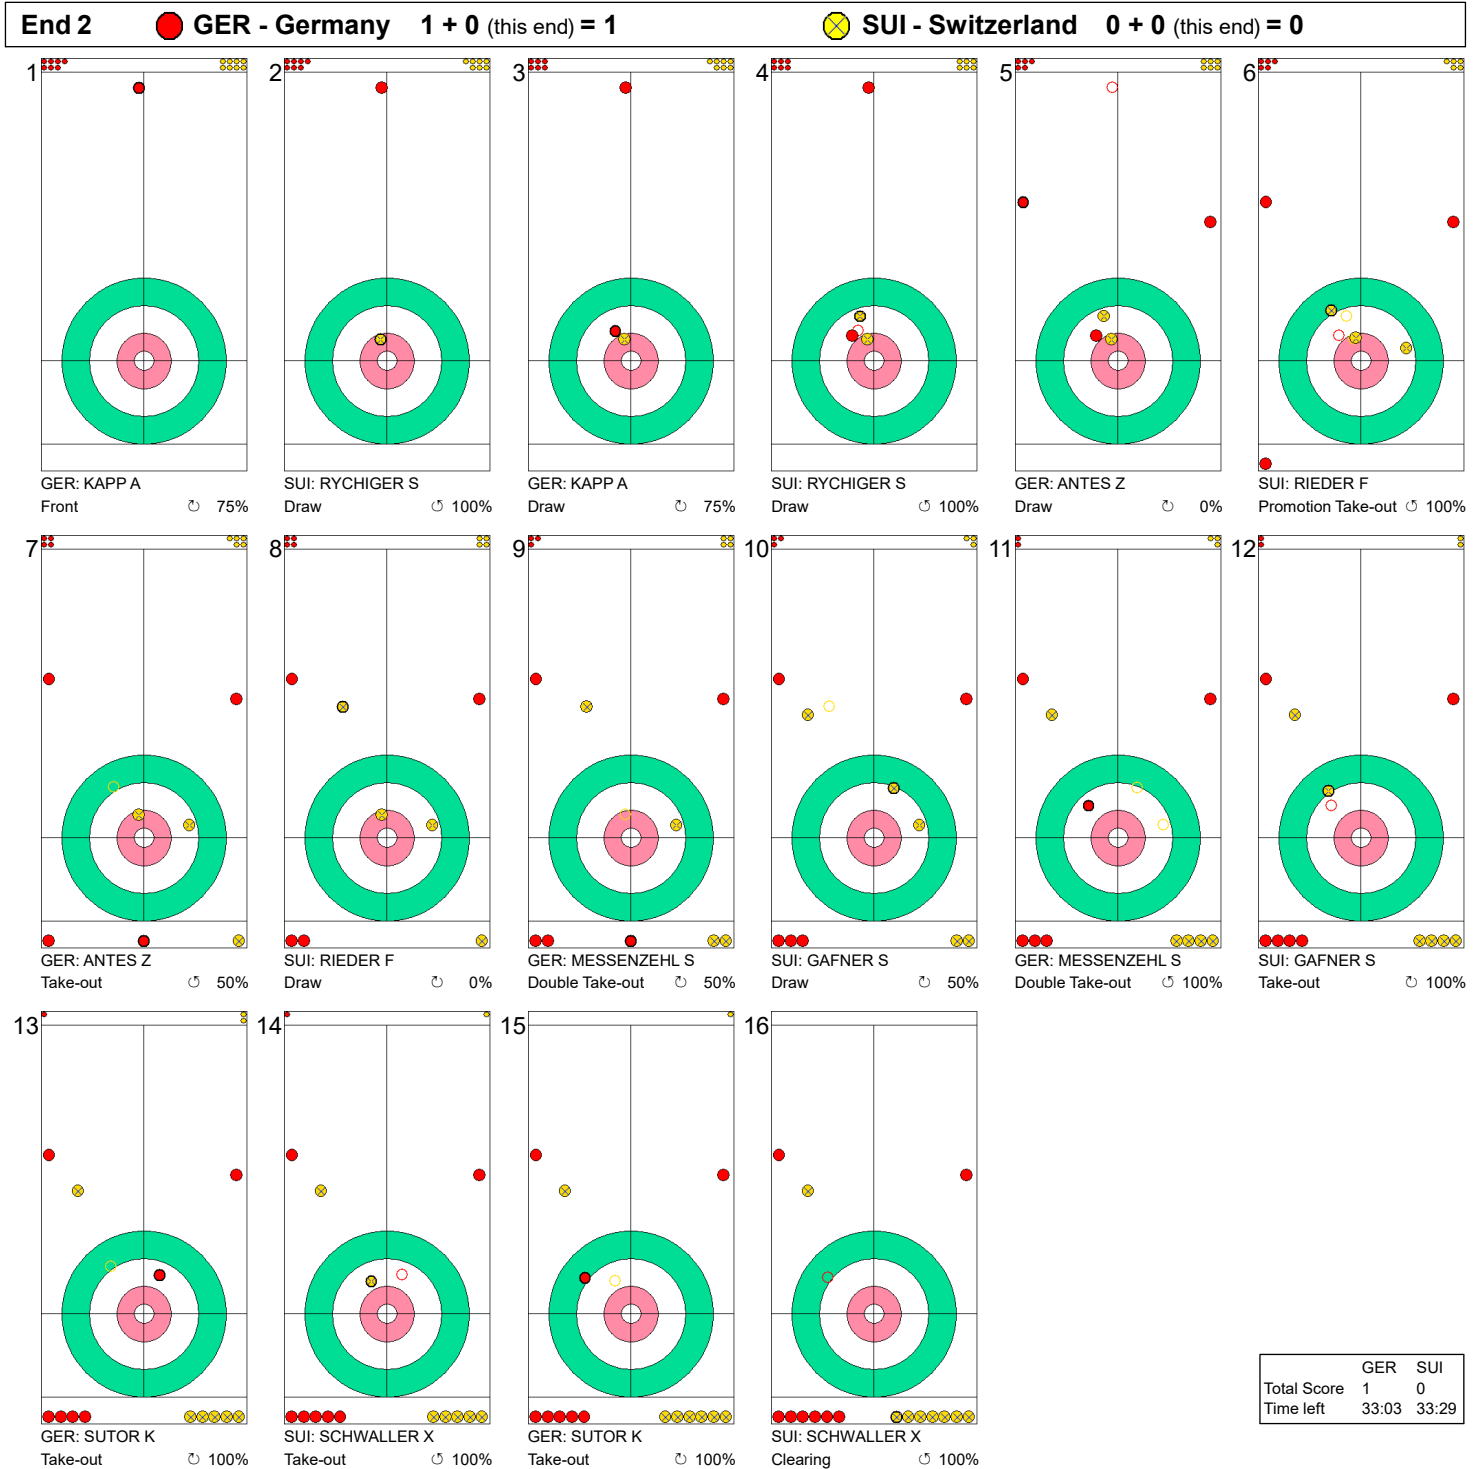

Game - Shot by Shot

Legend:
 ↻ Clockwise ↺ Counter-clockwise - Not considered

Game - Shot by Shot

Legend:
 ↻ Clockwise ↺ Counter-clockwise - Not considered

Game - Shot by Shot

Legend:
 ↻ Clockwise ↺ Counter-clockwise - Not considered

Game - Shot by Shot

Legend:
 ↻ Clockwise ↺ Counter-clockwise - Not considered

Game - Shot by Shot

Legend:
 ↻ Clockwise ↺ Counter-clockwise - Not considered

SAT 25 FEB 2023
 Start Time 19:30

Round Robin Session 2 - Sheet D

Game - Shot by Shot

Legend:
 ↻ Clockwise ↺ Counter-clockwise - Not considered

Game - Shot by Shot

End 7 ● **GER - Germany** 1 + 0 (this end) = 1 ● **SUI - Switzerland** 7 + 1 (this end) = 8

	GER	SUI
Total Score	1	8
Time left	11:17	14:02

Legend:
 ⤵ Clockwise ⤴ Counter-clockwise - Not considered