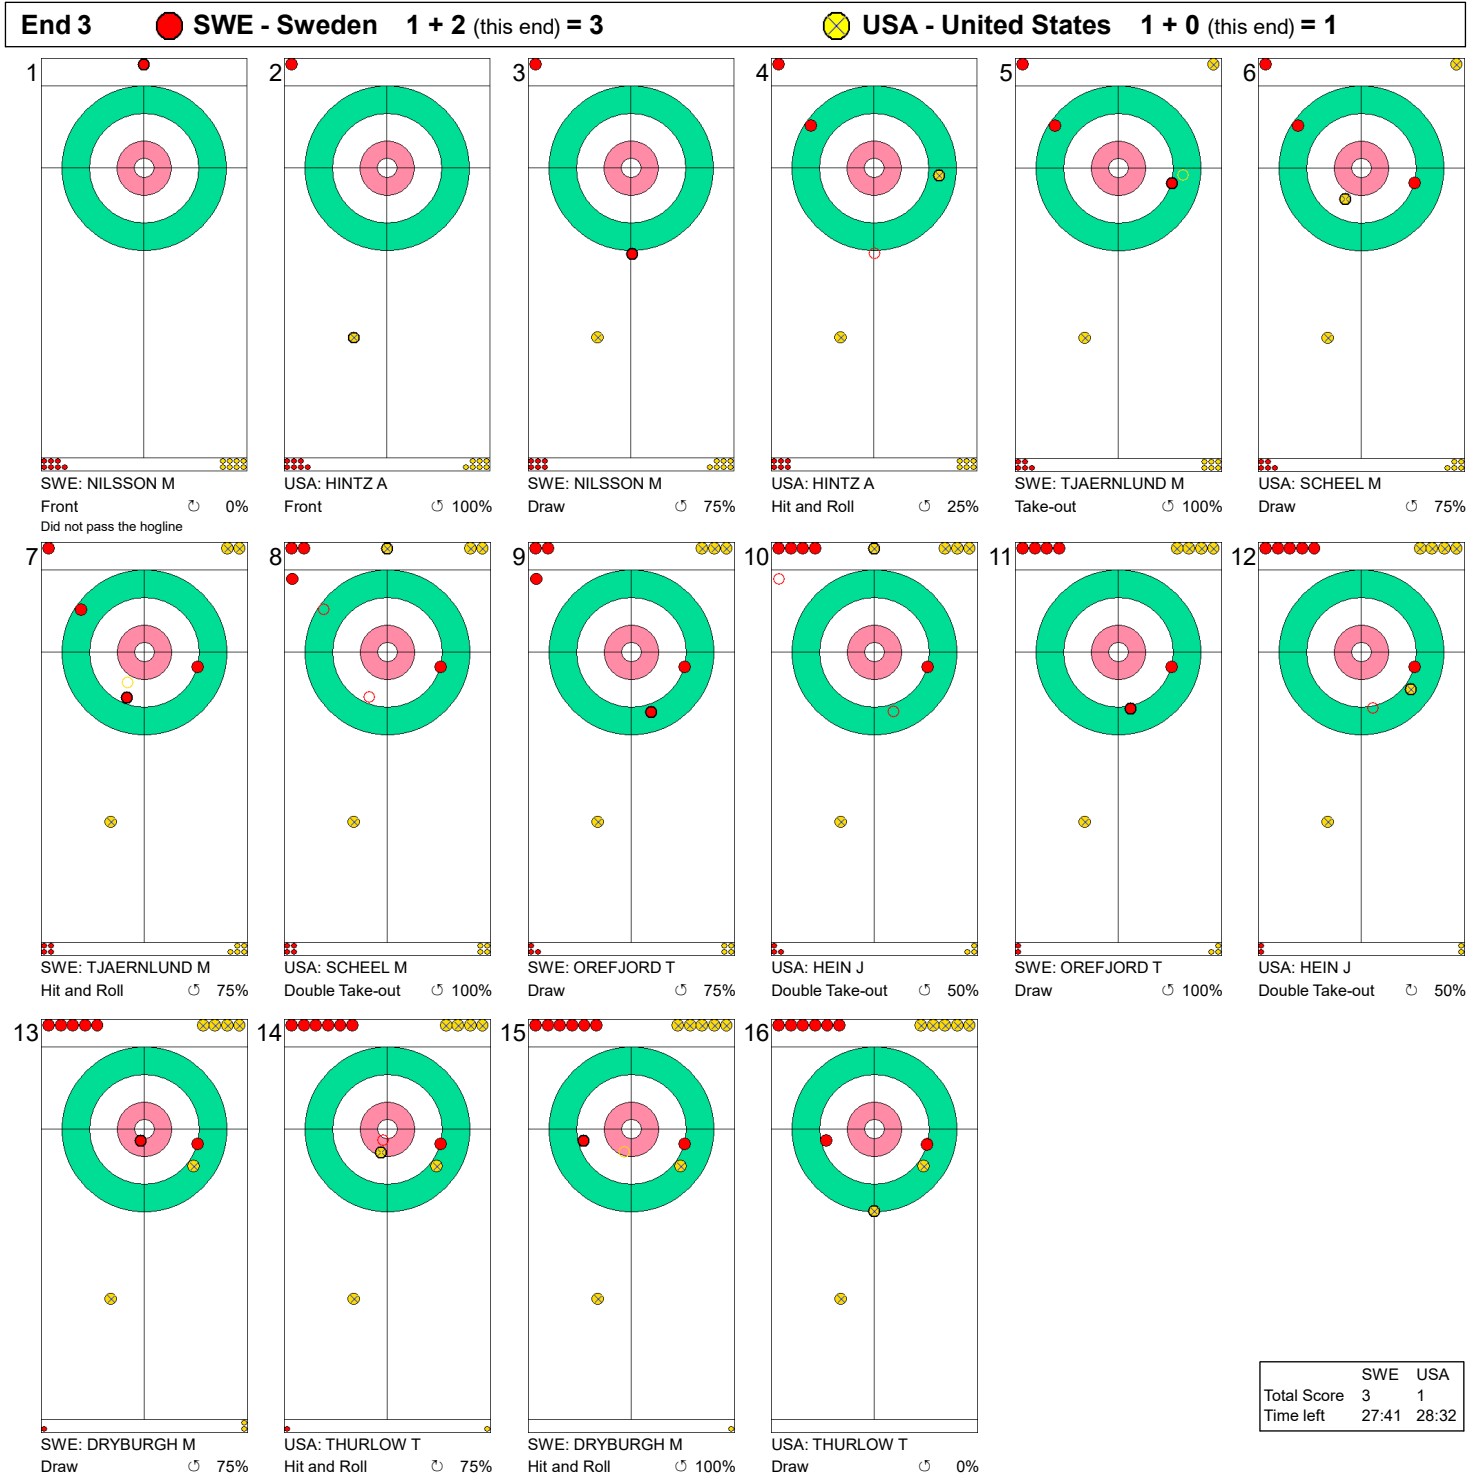

**Game - Shot by Shot**

**Legend:**  
 ↻ Clockwise      ↺ Counter-clockwise      - Not considered

MON 27 FEB 2023  
 Start Time 9:00

Round Robin Session 4 - Sheet E

**Game - Shot by Shot**

**Legend:**  
 ↻ Clockwise      ↺ Counter-clockwise      - Not considered

**Game - Shot by Shot**

**Legend:**  
 Clockwise     
 Counter-clockwise     
- Not considered

Game - Shot by Shot

**Legend:**  
 ↻ Clockwise      ↺ Counter-clockwise      - Not considered

**Game - Shot by Shot**

**End 5**    ● **SWE - Sweden** 4 + 0 (this end) = 4    ● **USA - United States** 1 + 1 (this end) = 2

<p>1</p> <p>SWE: NILSSON M Draw 100%</p>	<p>2</p> <p>USA: HINTZ A Front 100%</p>	<p>3</p> <p>SWE: NILSSON M Draw 75%</p>	<p>4</p> <p>USA: HINTZ A Draw 25%</p>	<p>5</p> <p>SWE: TJAERNLUND M Take-out 100%</p>	<p>6</p> <p>USA: SCHEEL M Draw 75%</p>
<p>7</p> <p>SWE: TJAERNLUND M Take-out 100%</p>	<p>8</p> <p>USA: SCHEEL M Double Take-out 100%</p>	<p>9</p> <p>SWE: OREFJORD T Take-out 100%</p>	<p>10</p> <p>USA: HEIN J Draw Time-out 25%</p>	<p>11</p> <p>SWE: OREFJORD T Draw 50%</p>	<p>12</p> <p>USA: HEIN J Draw 100%</p>
<p>13</p> <p>SWE: DRYBURGH M Promotion Take-out 25%</p>	<p>14</p> <p>USA: THURLOW T Draw 75%</p>	<p>15</p> <p>SWE: DRYBURGH M Hit and Roll 100%</p>	<p>16</p> <p>USA: THURLOW T Double Take-out 100%</p>		

**Game - Shot by Shot**

**Legend:**  
 ↻ Clockwise      ↺ Counter-clockwise      - Not considered

Game - Shot by Shot

**Legend:**  
 ↻ Clockwise      ↺ Counter-clockwise      - Not considered

**Game - Shot by Shot**