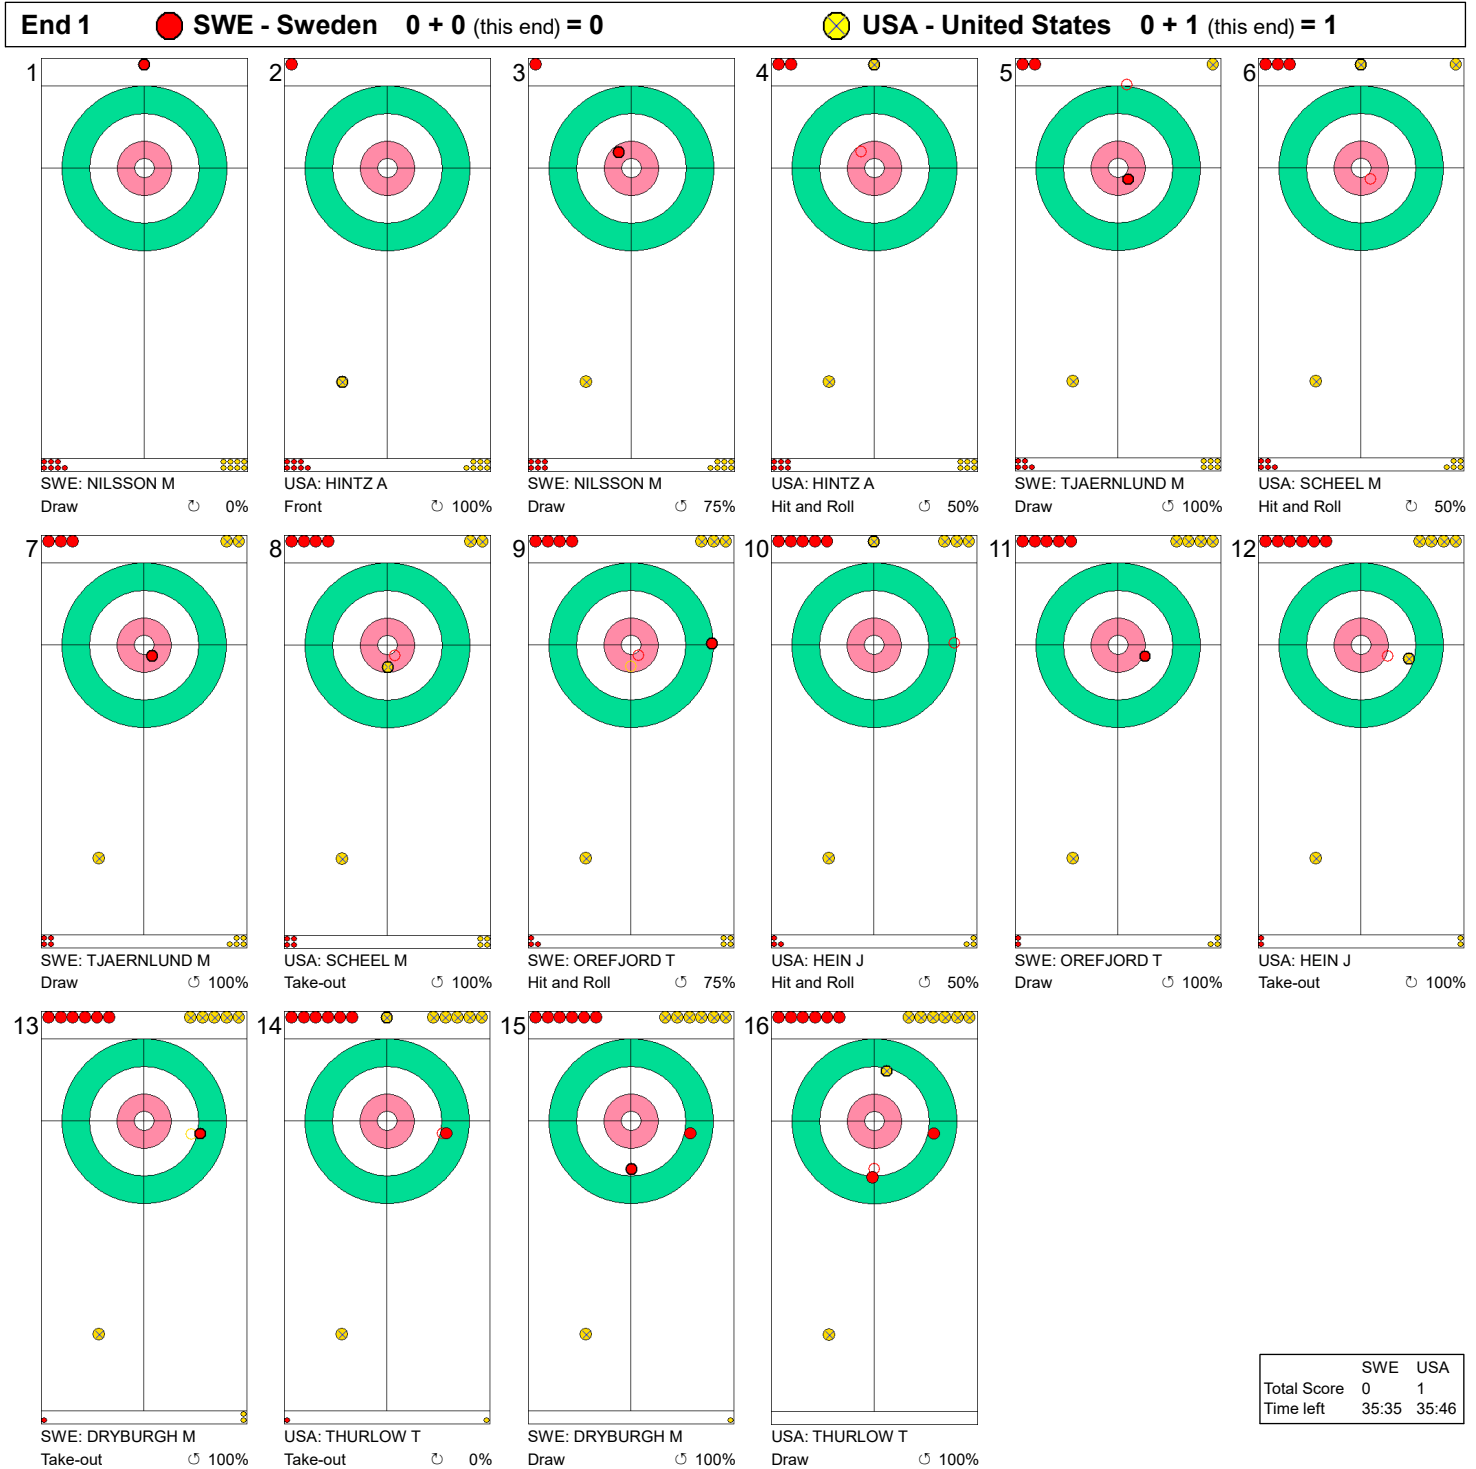

**Game - Shot by Shot**

**Legend:**  
 ↻ Clockwise      ↺ Counter-clockwise      - Not considered

MON 27 FEB 2023  
 Start Time 9:00

Round Robin Session 4 - Sheet E

**Game - Shot by Shot**

**Legend:**  
 ↻ Clockwise      ↺ Counter-clockwise      - Not considered

**Game - Shot by Shot**

**Legend:**  
 Clockwise     
 Counter-clockwise     
- Not considered

Game - Shot by Shot

**Legend:**  
 ↻ Clockwise      ↺ Counter-clockwise      - Not considered

**Game - Shot by Shot**

**End 5**    ● **SWE - Sweden** 4 + 0 (this end) = 4    ● **USA - United States** 1 + 1 (this end) = 2

<p>1</p> <p>SWE: NILSSON M Draw 100%</p>	<p>2</p> <p>USA: HINTZ A Front 100%</p>	<p>3</p> <p>SWE: NILSSON M Draw 75%</p>	<p>4</p> <p>USA: HINTZ A Draw 25%</p>	<p>5</p> <p>SWE: TJAERNLUND M Take-out 100%</p>	<p>6</p> <p>USA: SCHEEL M Draw 75%</p>
<p>7</p> <p>SWE: TJAERNLUND M Take-out 100%</p>	<p>8</p> <p>USA: SCHEEL M Double Take-out 100%</p>	<p>9</p> <p>SWE: OREFJORD T Take-out 100%</p>	<p>10</p> <p>USA: HEIN J Draw Time-out 25%</p>	<p>11</p> <p>SWE: OREFJORD T Draw 50%</p>	<p>12</p> <p>USA: HEIN J Draw 100%</p>
<p>13</p> <p>SWE: DRYBURGH M Promotion Take-out 25%</p>	<p>14</p> <p>USA: THURLOW T Draw 75%</p>	<p>15</p> <p>SWE: DRYBURGH M Hit and Roll 100%</p>	<p>16</p> <p>USA: THURLOW T Double Take-out 100%</p>		

**Game - Shot by Shot**

**Legend:**  
 ↻ Clockwise      ↺ Counter-clockwise      - Not considered

Game - Shot by Shot

**Legend:**  
 ↻ Clockwise      ↺ Counter-clockwise      - Not considered

**Game - Shot by Shot**