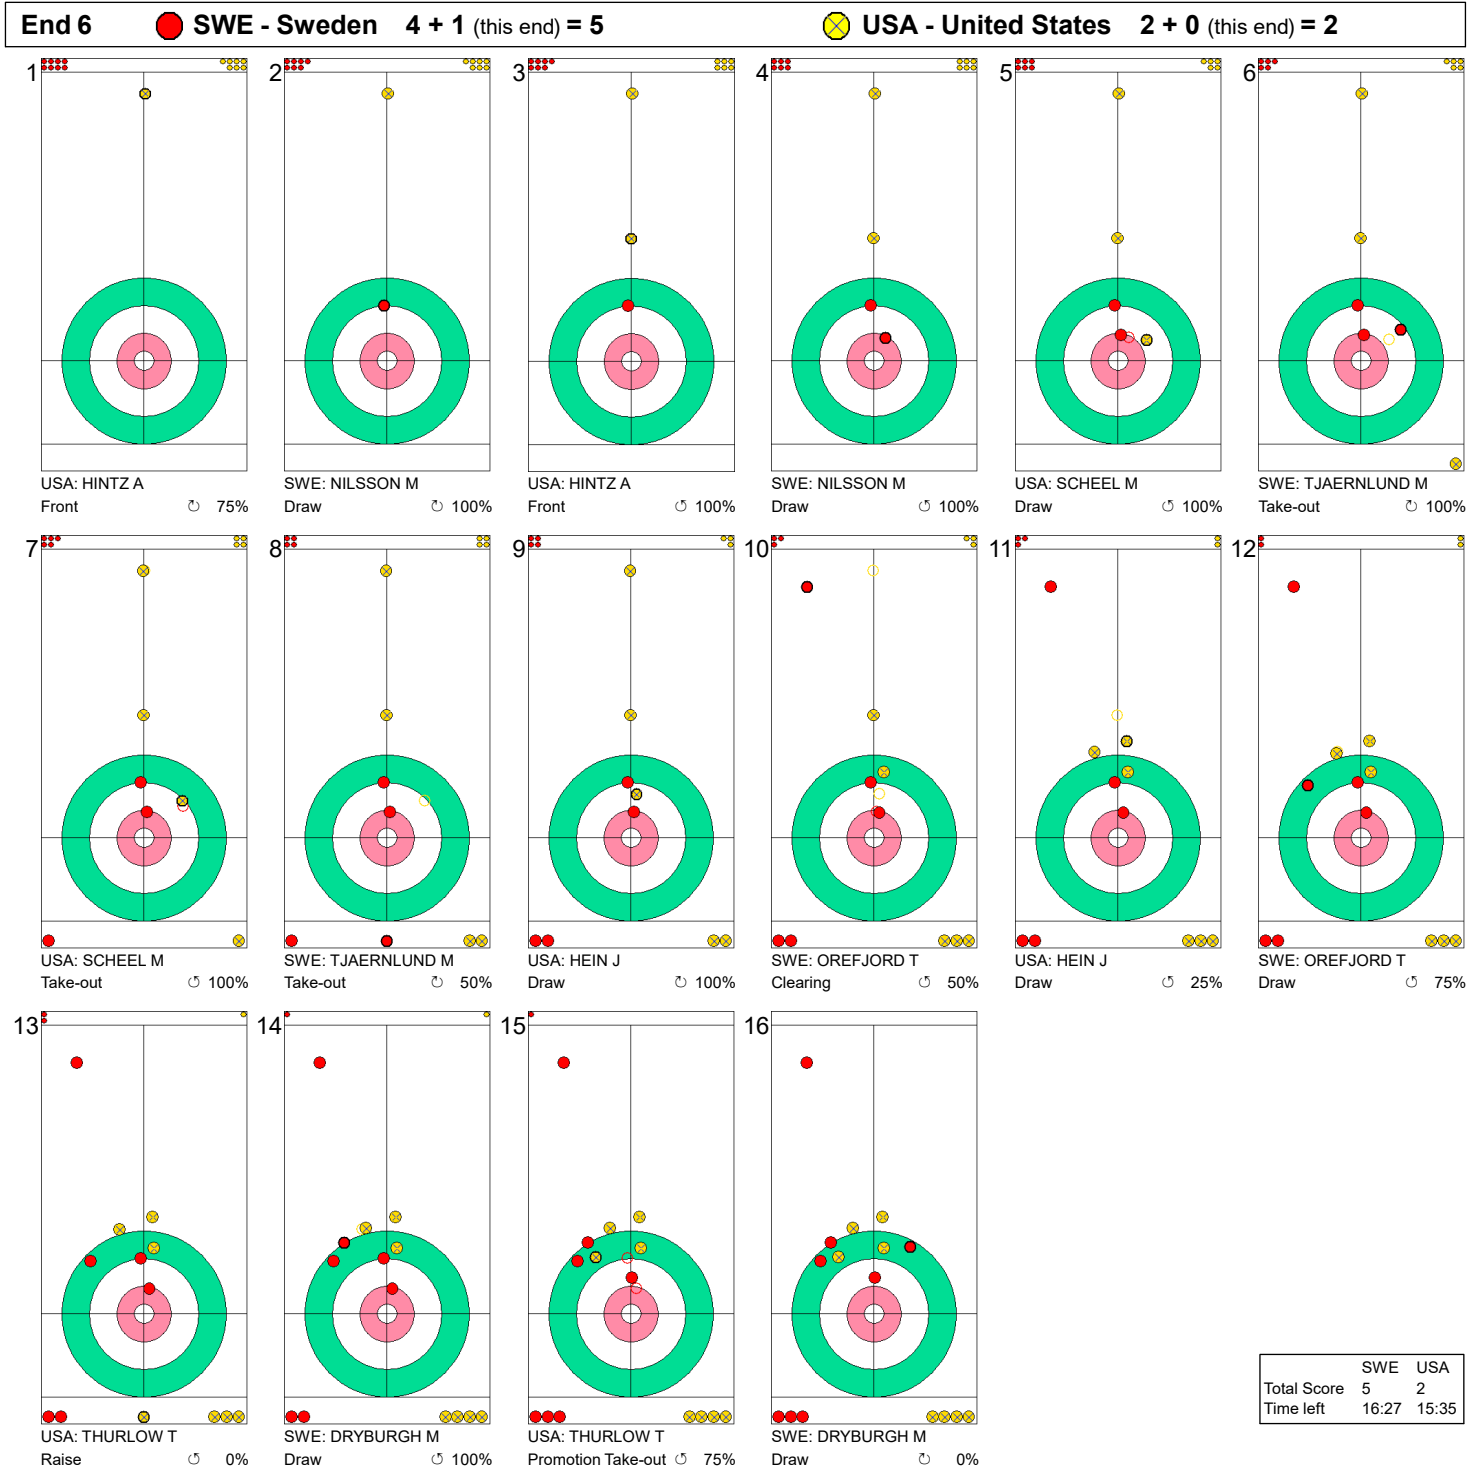

**Game - Shot by Shot**

**Legend:**  
 Clockwise     
 Counter-clockwise     
- Not considered

Game - Shot by Shot

**Legend:**  
 ↻ Clockwise      ↺ Counter-clockwise      - Not considered

**Game - Shot by Shot**

**End 5**    ● **SWE - Sweden** 4 + 0 (this end) = 4    ● **USA - United States** 1 + 1 (this end) = 2

<p>1</p> <p>SWE: NILSSON M Draw 100%</p>	<p>2</p> <p>USA: HINTZ A Front 100%</p>	<p>3</p> <p>SWE: NILSSON M Draw 75%</p>	<p>4</p> <p>USA: HINTZ A Draw 25%</p>	<p>5</p> <p>SWE: TJAERNLUND M Take-out 100%</p>	<p>6</p> <p>USA: SCHEEL M Draw 75%</p>
<p>7</p> <p>SWE: TJAERNLUND M Take-out 100%</p>	<p>8</p> <p>USA: SCHEEL M Double Take-out 100%</p>	<p>9</p> <p>SWE: OREFJORD T Take-out 100%</p>	<p>10</p> <p>USA: HEIN J Draw Time-out 25%</p>	<p>11</p> <p>SWE: OREFJORD T Draw 50%</p>	<p>12</p> <p>USA: HEIN J Draw 100%</p>
<p>13</p> <p>SWE: DRYBURGH M Promotion Take-out 25%</p>	<p>14</p> <p>USA: THURLOW T Draw 75%</p>	<p>15</p> <p>SWE: DRYBURGH M Hit and Roll 100%</p>	<p>16</p> <p>USA: THURLOW T Double Take-out 100%</p>		

	SWE	USA
Total Score	4	2
Time left	20:50	19:31

**Legend:**  
 ↻ Clockwise      ↺ Counter-clockwise      - Not considered

Game - Shot by Shot

**Legend:**  
 ↻ Clockwise      ↺ Counter-clockwise      - Not considered

**Game - Shot by Shot**

**Legend:**  
 ↻ Clockwise      ↺ Counter-clockwise      - Not considered

Game - Shot by Shot

**Legend:**  
 ↻ Clockwise      ↺ Counter-clockwise      - Not considered

**Game - Shot by Shot**