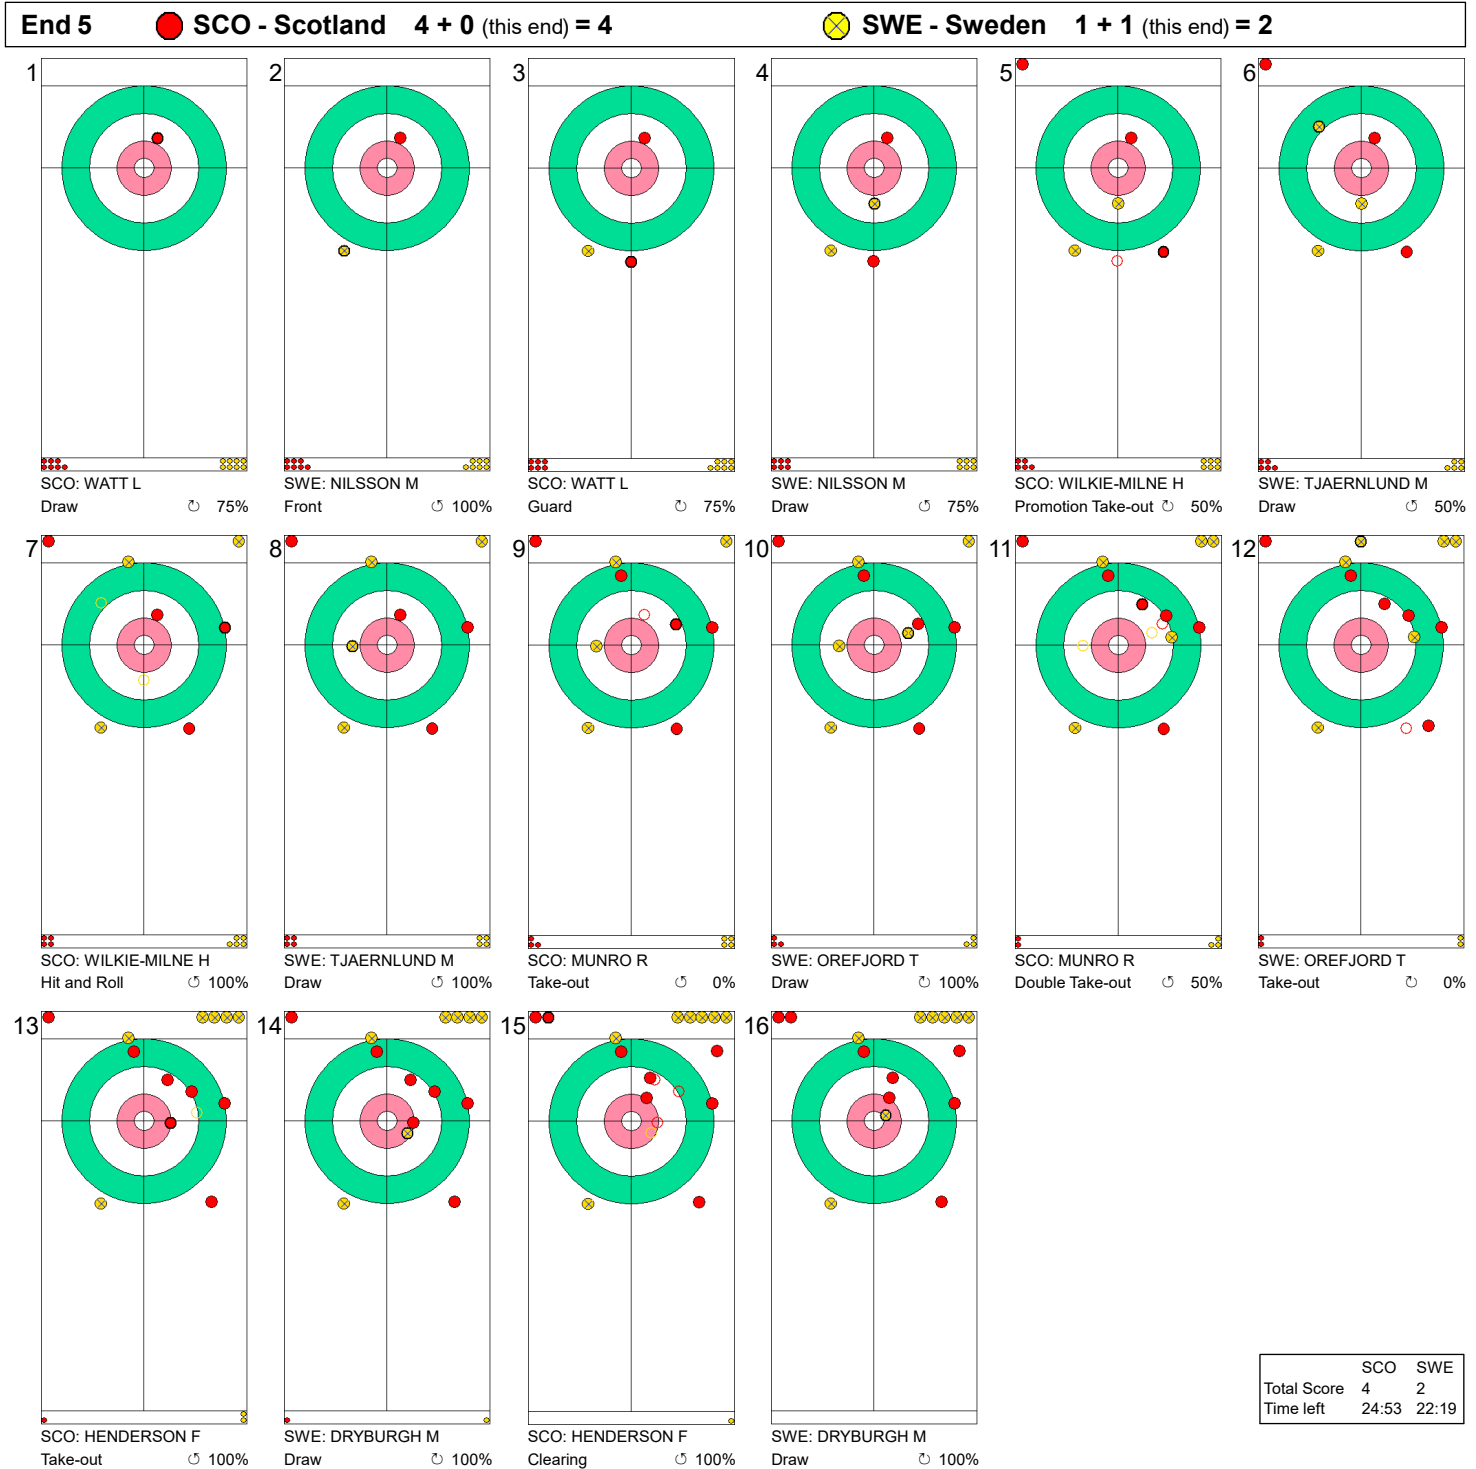

Game - Shot by Shot

Legend:
 ↻ Clockwise ↺ Counter-clockwise - Not considered

Game - Shot by Shot

	SCO	SWE
Total Score	2	1
Time left	31:27	29:24

Legend:
 Clockwise
  Counter-clockwise
 - Not considered

Game - Shot by Shot

Legend:
 ↻ Clockwise ↺ Counter-clockwise - Not considered

Game - Shot by Shot

Legend:
 ↻ Clockwise ↺ Counter-clockwise - Not considered