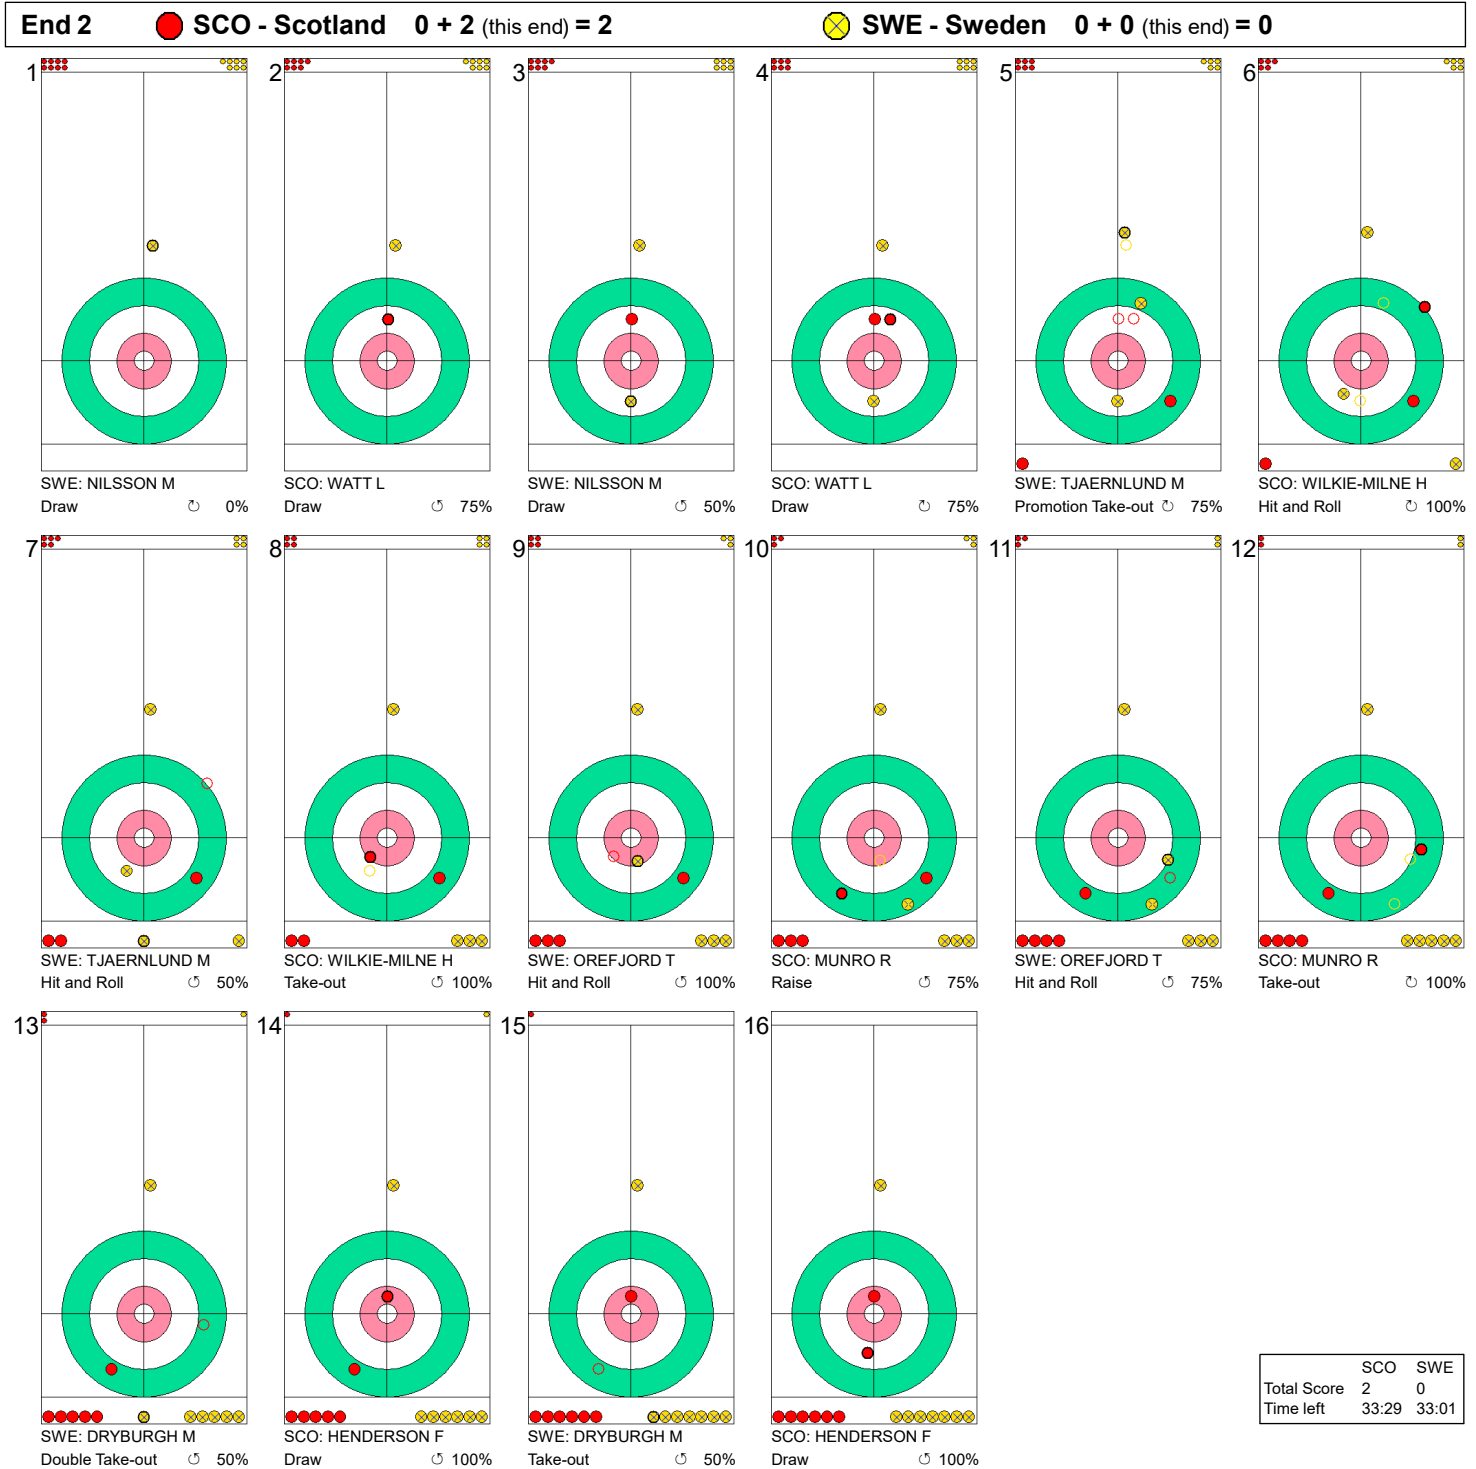

Game - Shot by Shot

Legend:
 ↻ Clockwise ↺ Counter-clockwise - Not considered

Game - Shot by Shot

	SCO	SWE
Total Score	2	1
Time left	31:27	29:24

Legend:
 Clockwise
  Counter-clockwise
 - Not considered

Game - Shot by Shot

Legend:
 ↻ Clockwise ↺ Counter-clockwise - Not considered

Game - Shot by Shot

Legend:
 ↻ Clockwise ↺ Counter-clockwise - Not considered