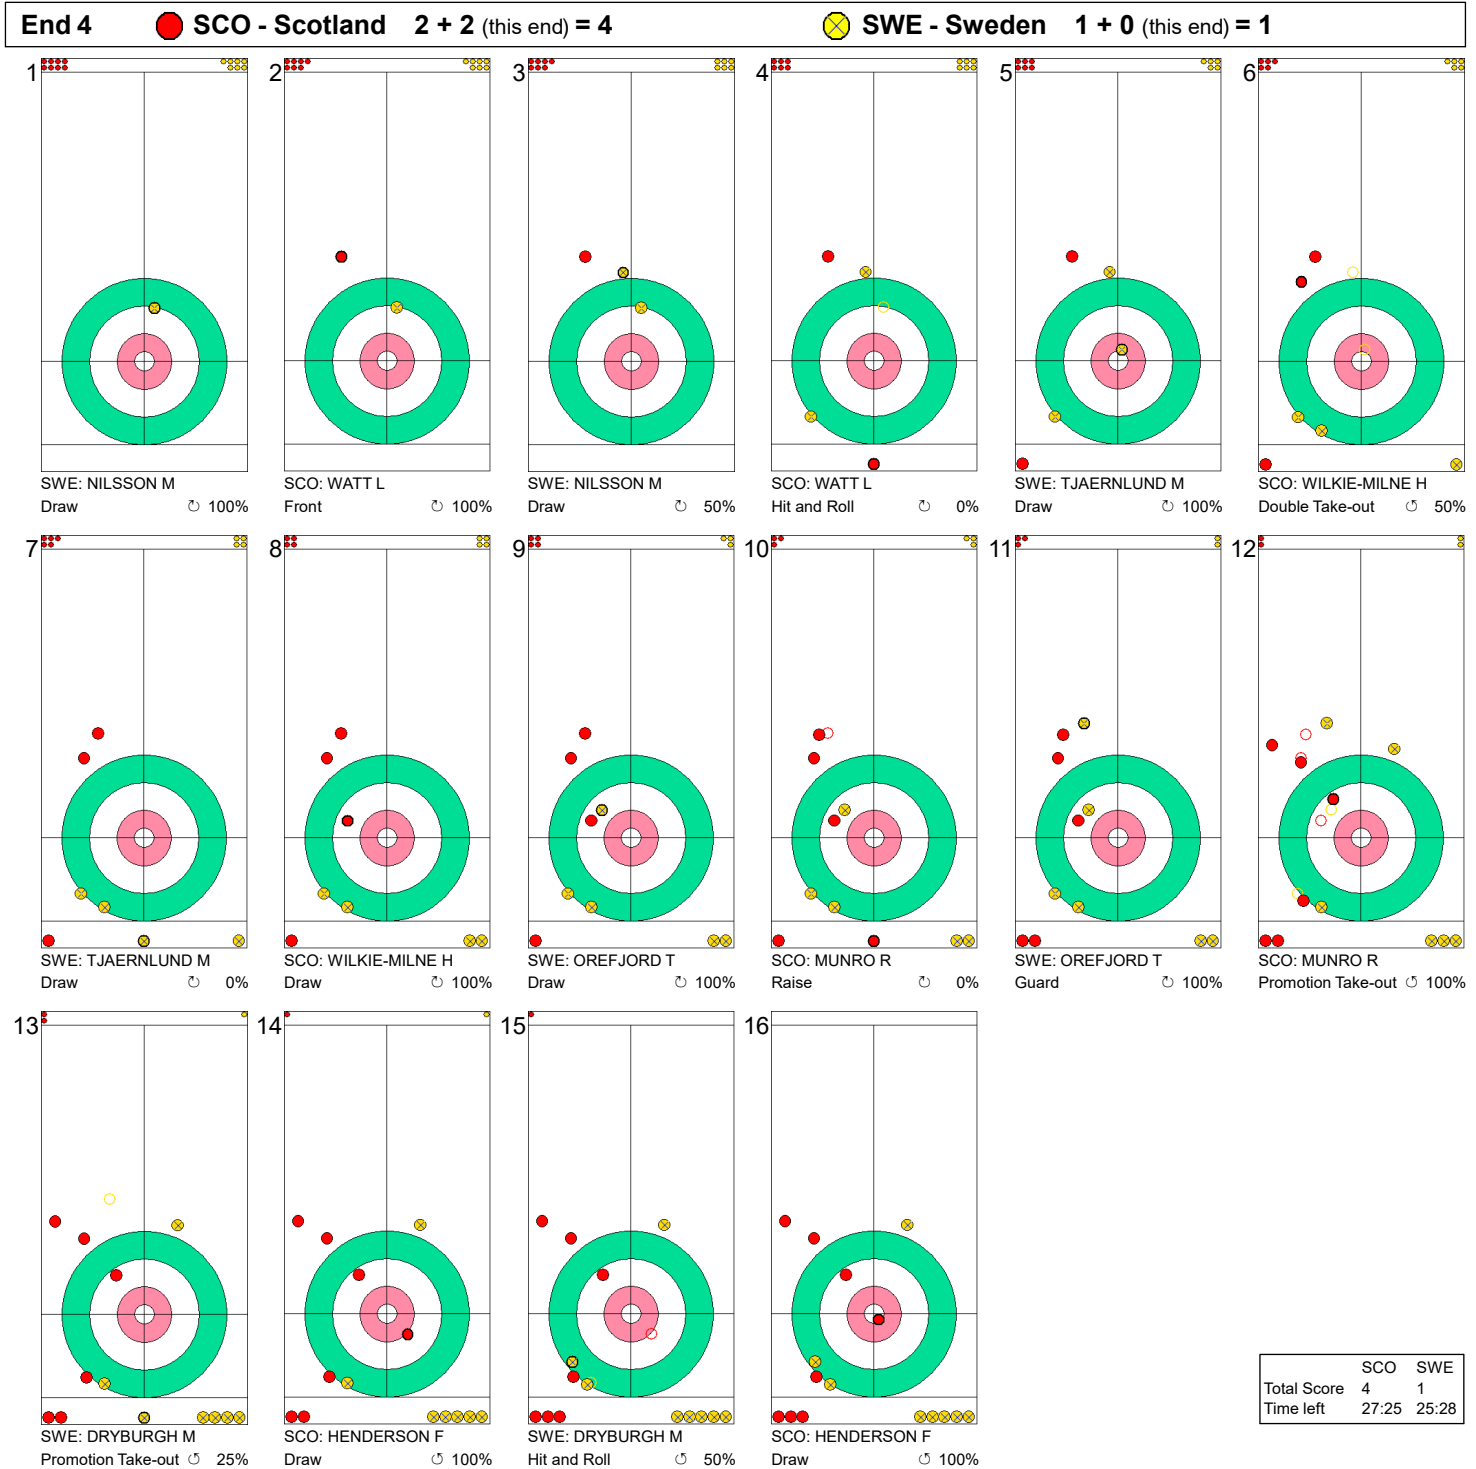

Game - Shot by Shot

Legend:
 ↻ Clockwise ↺ Counter-clockwise - Not considered

Game - Shot by Shot

	SCO	SWE
Total Score	2	1
Time left	31:27	29:24

Legend:
 Clockwise
  Counter-clockwise
 - Not considered

Game - Shot by Shot

Legend:
 ↻ Clockwise ↺ Counter-clockwise - Not considered

Game - Shot by Shot

Legend:
 ↻ Clockwise ↺ Counter-clockwise - Not considered