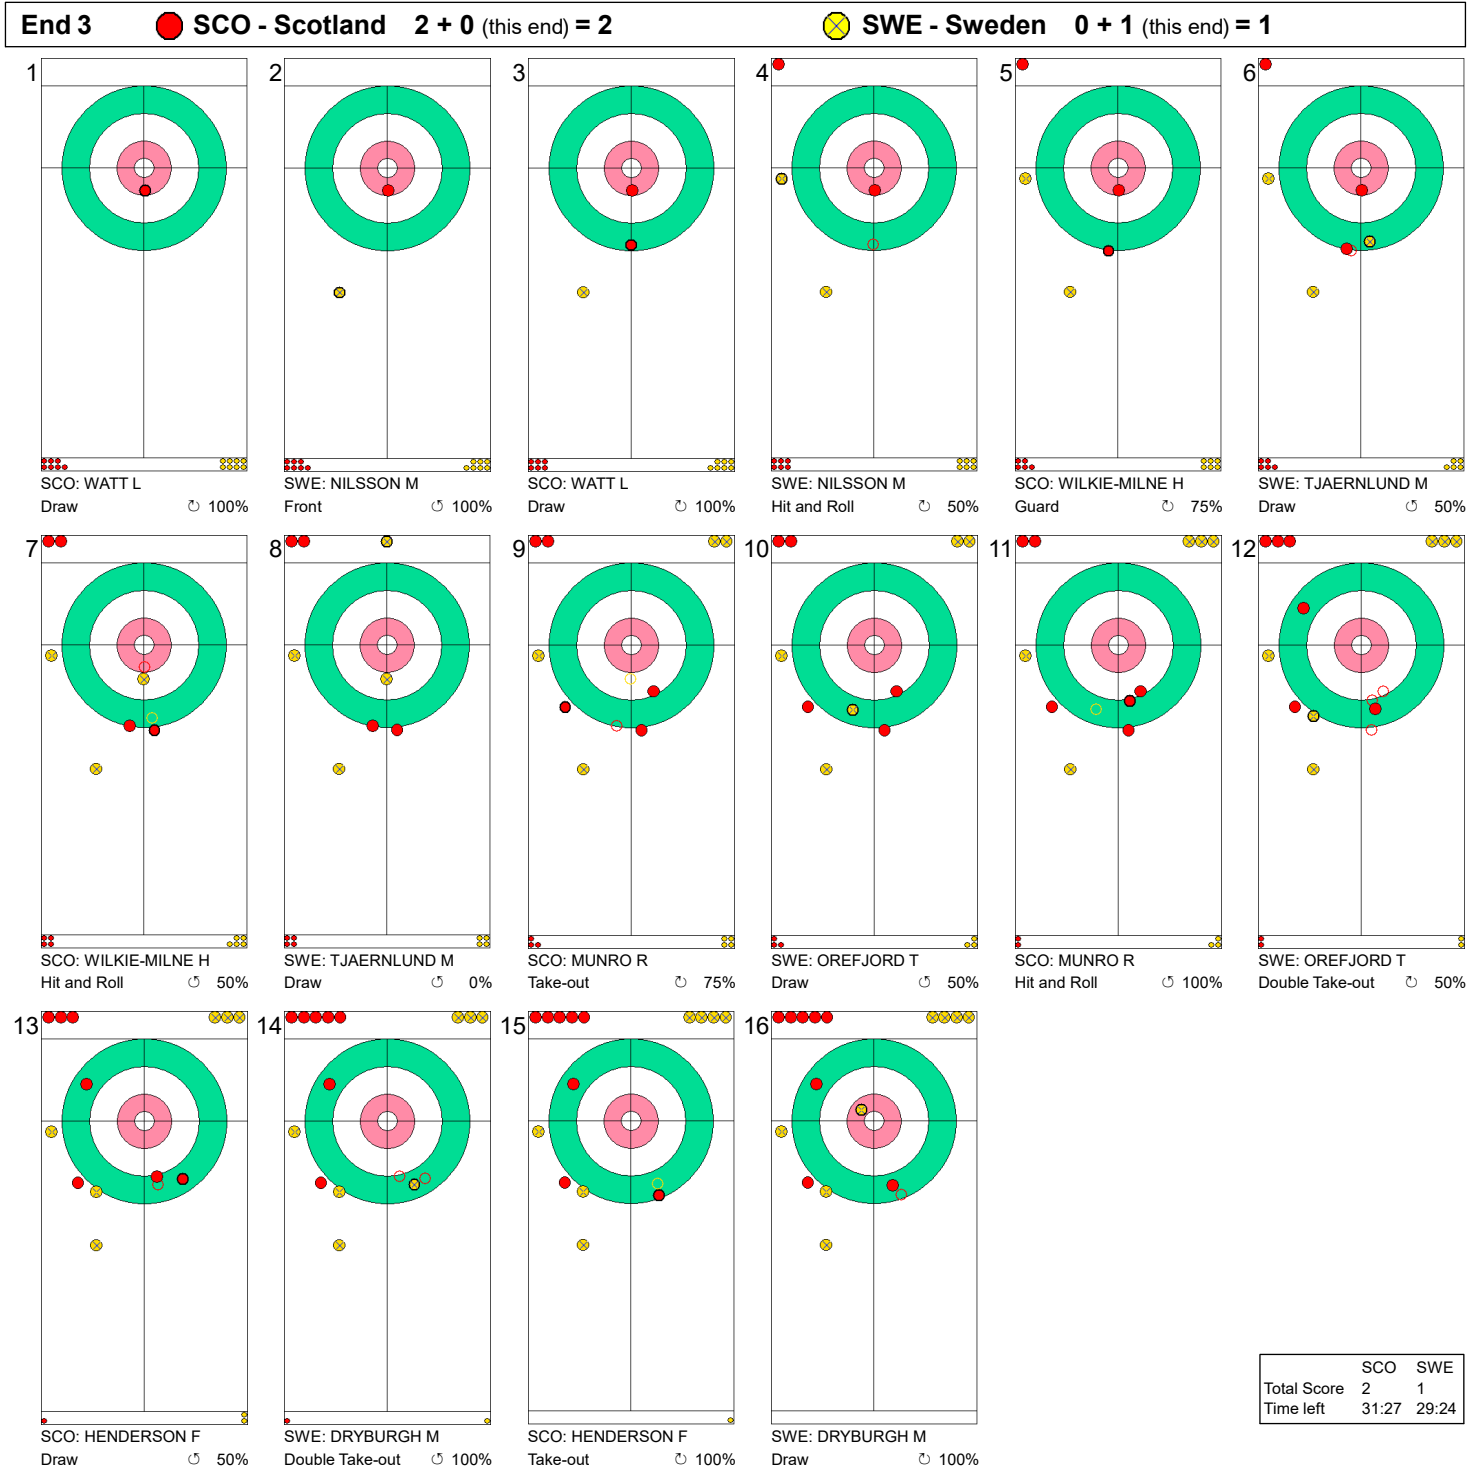

Game - Shot by Shot

Legend:
 ↻ Clockwise ↺ Counter-clockwise - Not considered

Game - Shot by Shot

	SCO	SWE
Total Score	2	1
Time left	31:27	29:24

Legend:
 Clockwise
  Counter-clockwise
 - Not considered

Game - Shot by Shot

Legend:
 ↻ Clockwise ↺ Counter-clockwise - Not considered

Game - Shot by Shot

Legend:
 ↻ Clockwise ↺ Counter-clockwise - Not considered