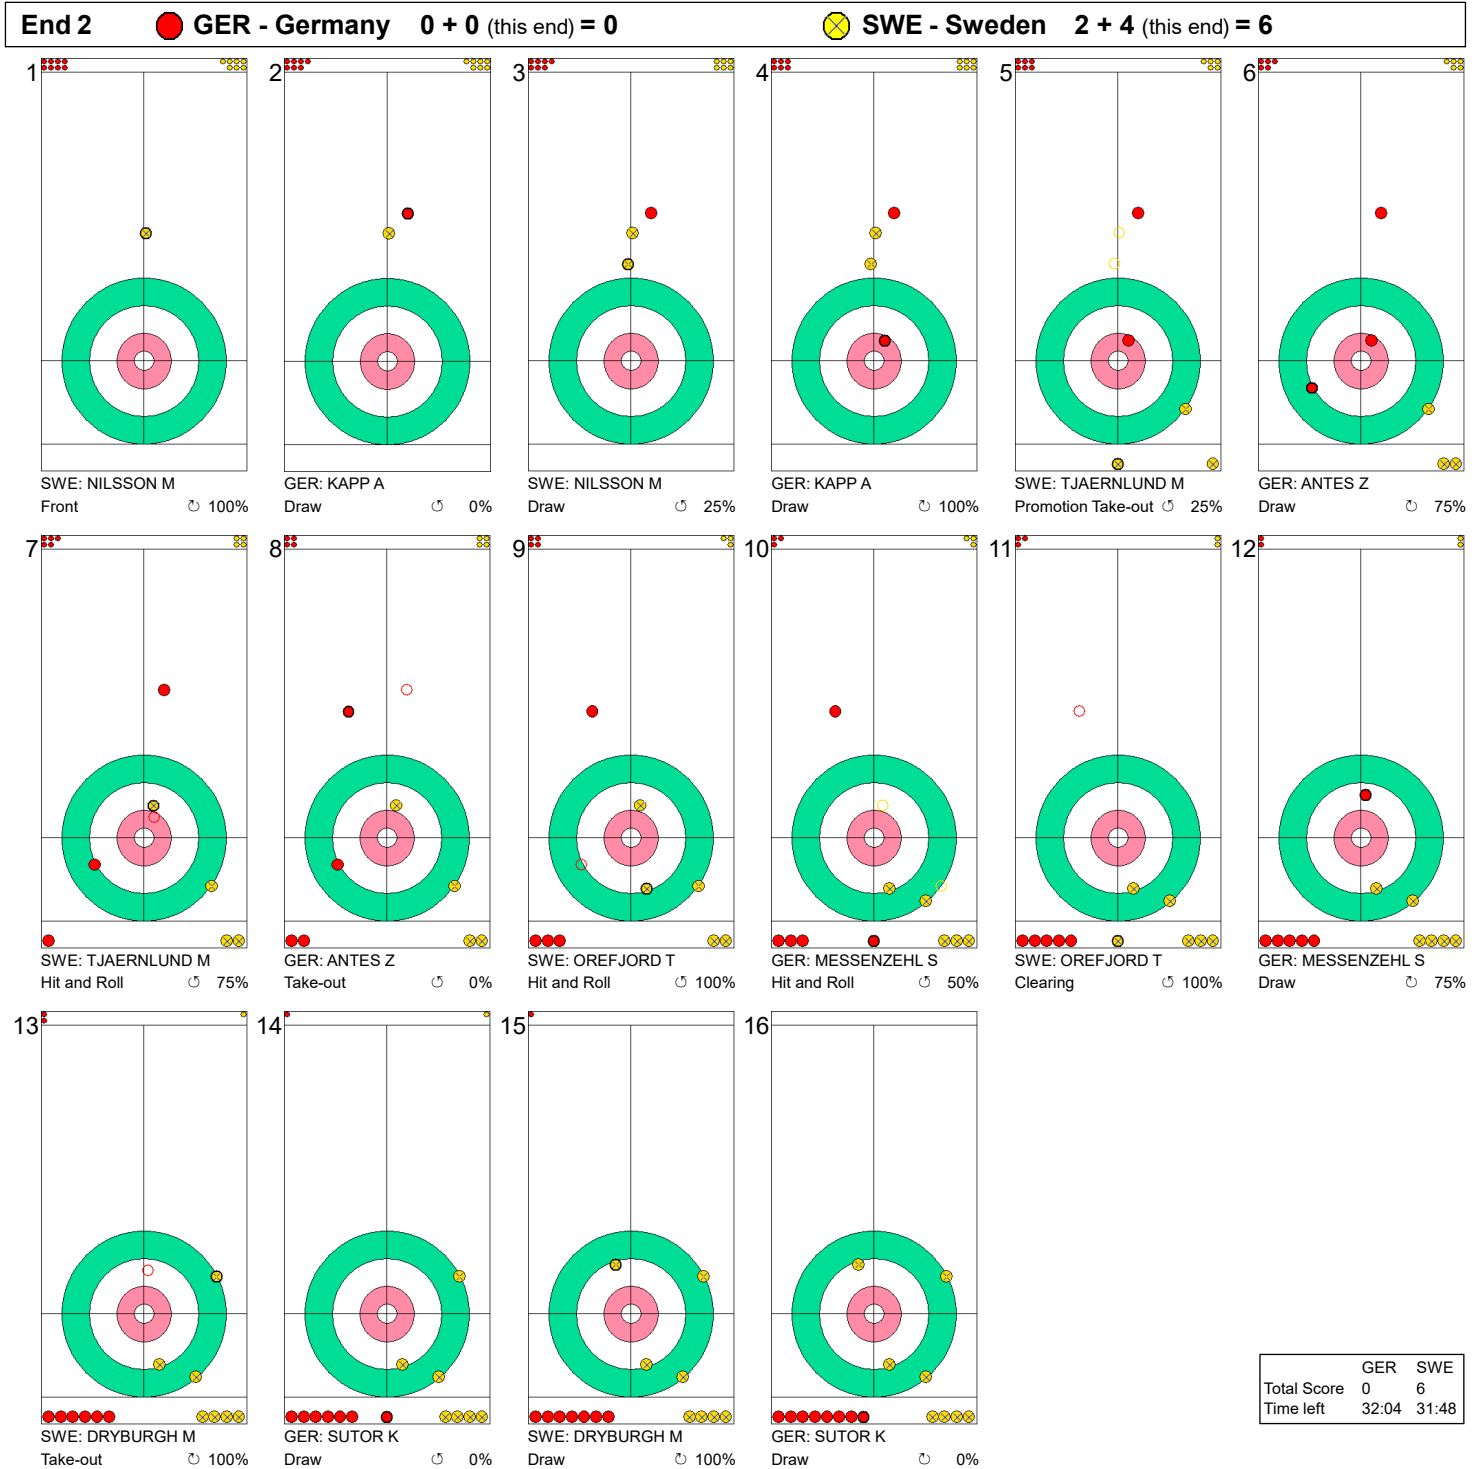

Game - Shot by Shot

Legend:
 ↻ Clockwise ↺ Counter-clockwise - Not considered

TUE 28 FEB 2023
 Start Time 14:00

Round Robin Session 6 - Sheet E

Game - Shot by Shot

Legend:
 ↻ Clockwise ↺ Counter-clockwise - Not considered

Game - Shot by Shot

Legend:
 ↻ Clockwise ↺ Counter-clockwise - Not considered

Game - Shot by Shot

Legend:
 ↻ Clockwise ↺ Counter-clockwise - Not considered

Game - Shot by Shot

Legend:
 ↻ Clockwise ↺ Counter-clockwise - Not considered

Game - Shot by Shot

Legend:
 ↻ Clockwise ↺ Counter-clockwise - Not considered