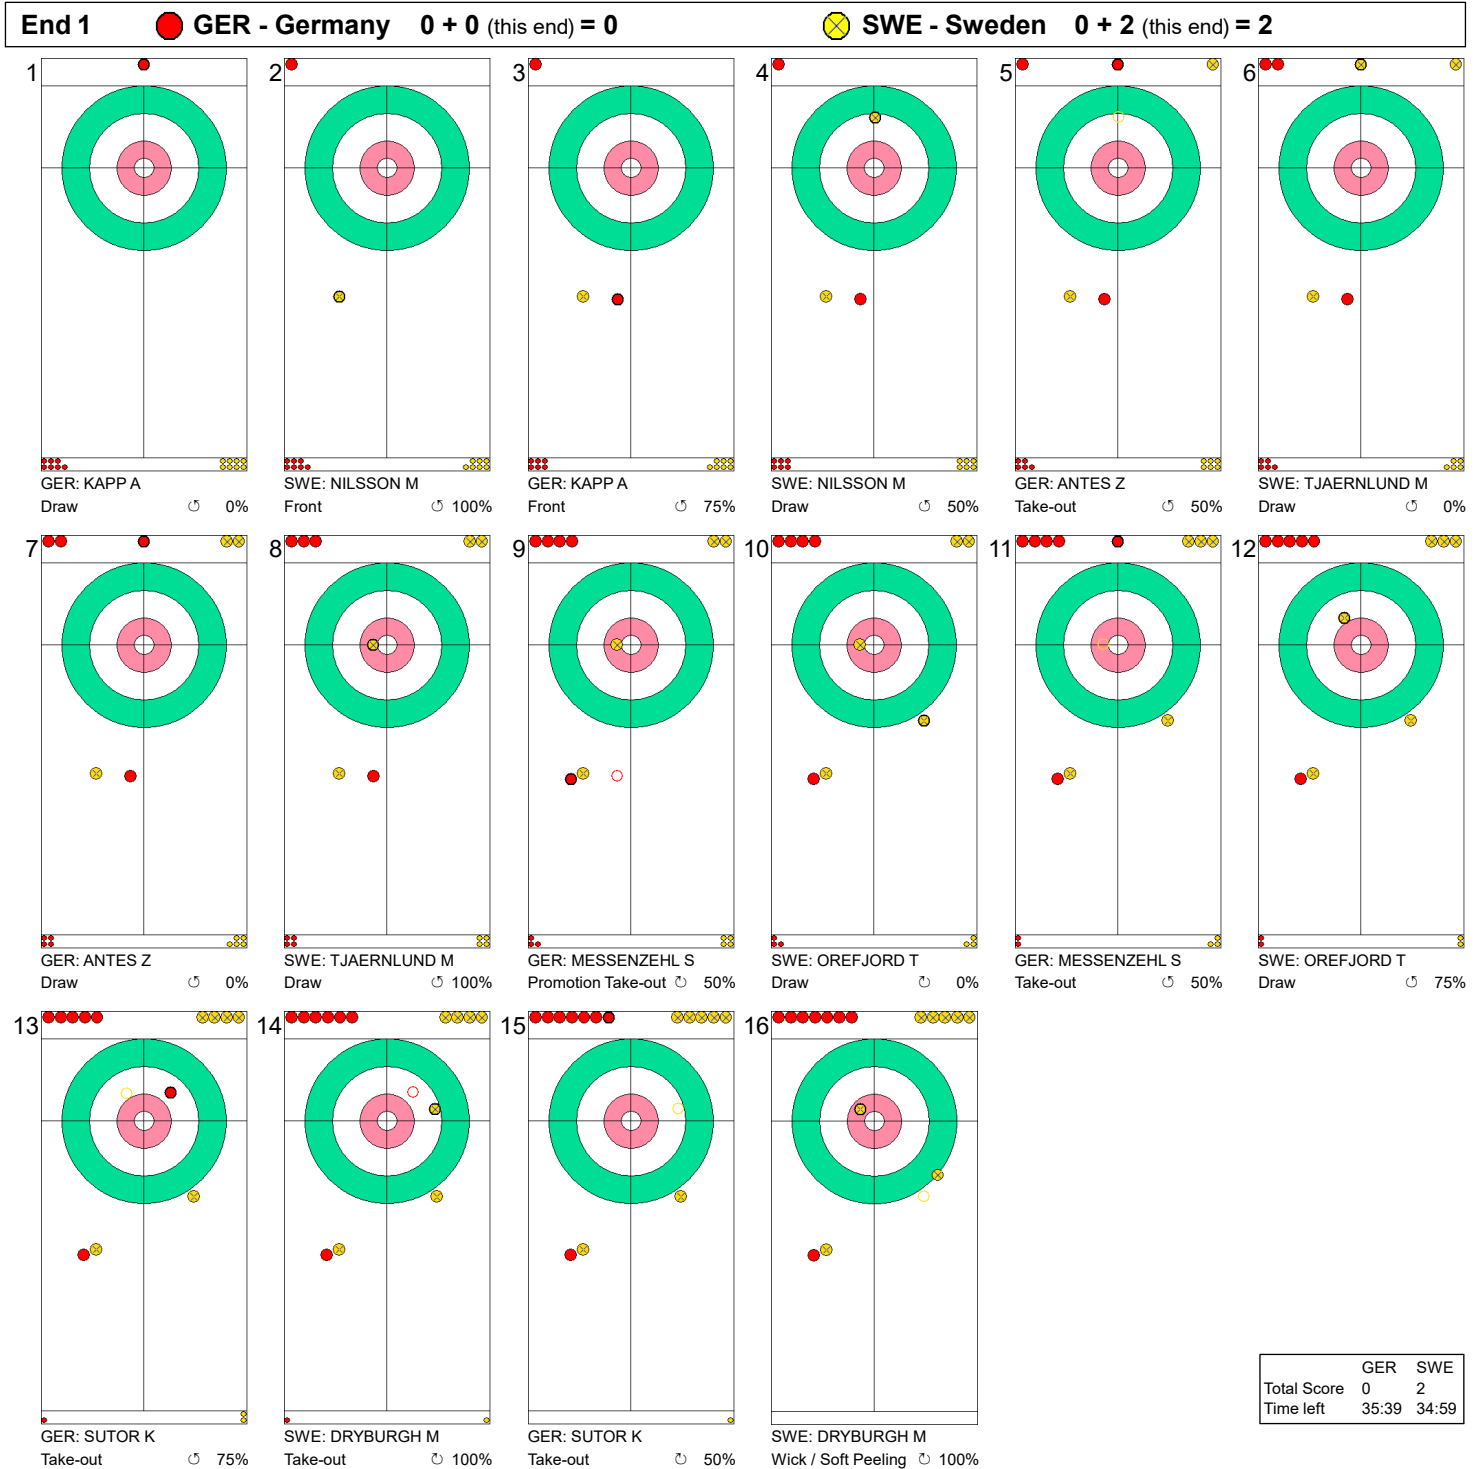

Game - Shot by Shot

Legend:
 ↻ Clockwise ↺ Counter-clockwise - Not considered

TUE 28 FEB 2023
 Start Time 14:00

Round Robin Session 6 - Sheet E

Game - Shot by Shot

Legend:
 ↻ Clockwise ↺ Counter-clockwise - Not considered

Game - Shot by Shot

Legend:
 ↻ Clockwise ↺ Counter-clockwise - Not considered

Game - Shot by Shot

Legend:
 ↻ Clockwise ↺ Counter-clockwise - Not considered

Game - Shot by Shot

Legend:
 ↻ Clockwise ↺ Counter-clockwise - Not considered

Game - Shot by Shot

Legend:
 ↻ Clockwise ↺ Counter-clockwise - Not considered