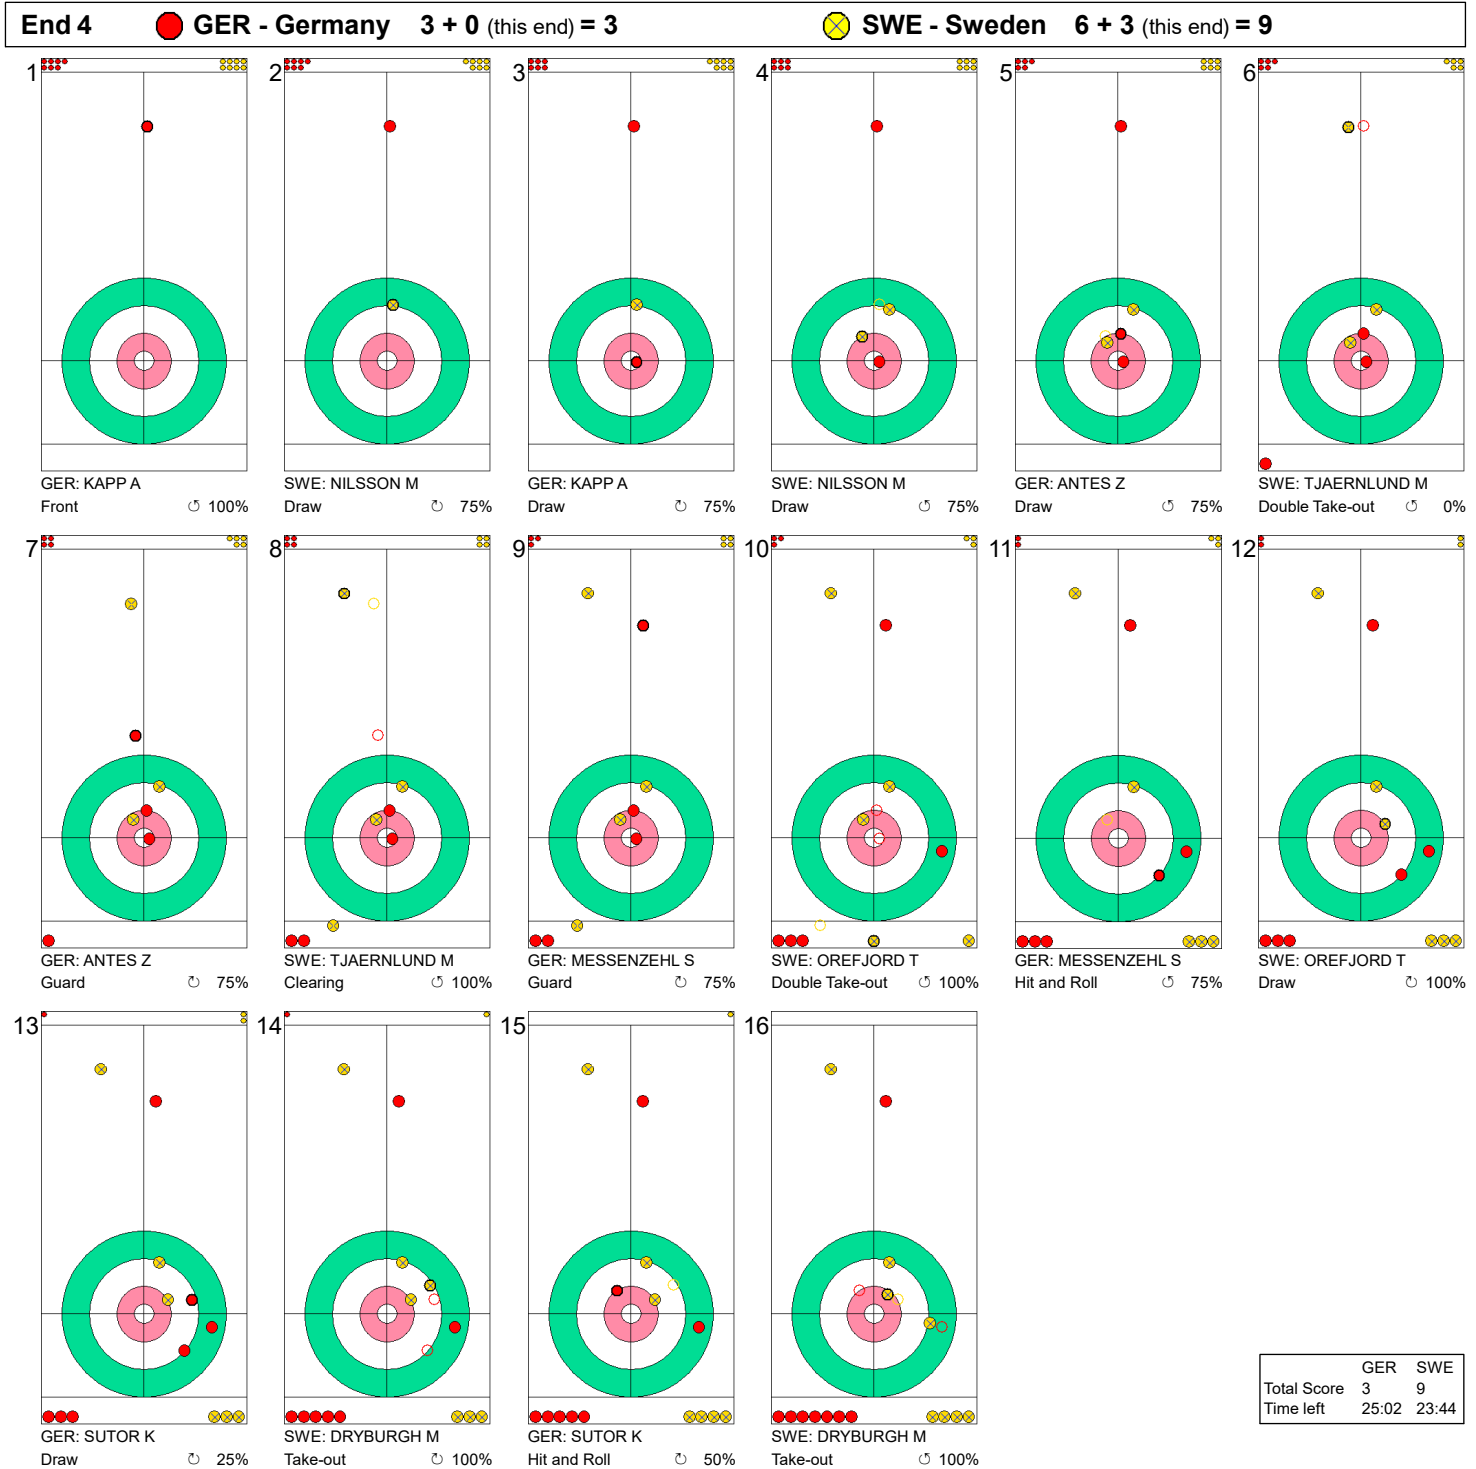

Game - Shot by Shot

Legend:
 ↻ Clockwise ↺ Counter-clockwise - Not considered

TUE 28 FEB 2023
 Start Time 14:00

Round Robin Session 6 - Sheet E

Game - Shot by Shot

Legend:
 ↻ Clockwise ↺ Counter-clockwise - Not considered

Game - Shot by Shot

Legend:
 ↻ Clockwise ↺ Counter-clockwise - Not considered

Game - Shot by Shot

Legend:
 ↻ Clockwise ↺ Counter-clockwise - Not considered

Game - Shot by Shot

Legend:
 ↻ Clockwise ↺ Counter-clockwise - Not considered

Game - Shot by Shot

Legend:
 ↻ Clockwise ↺ Counter-clockwise - Not considered