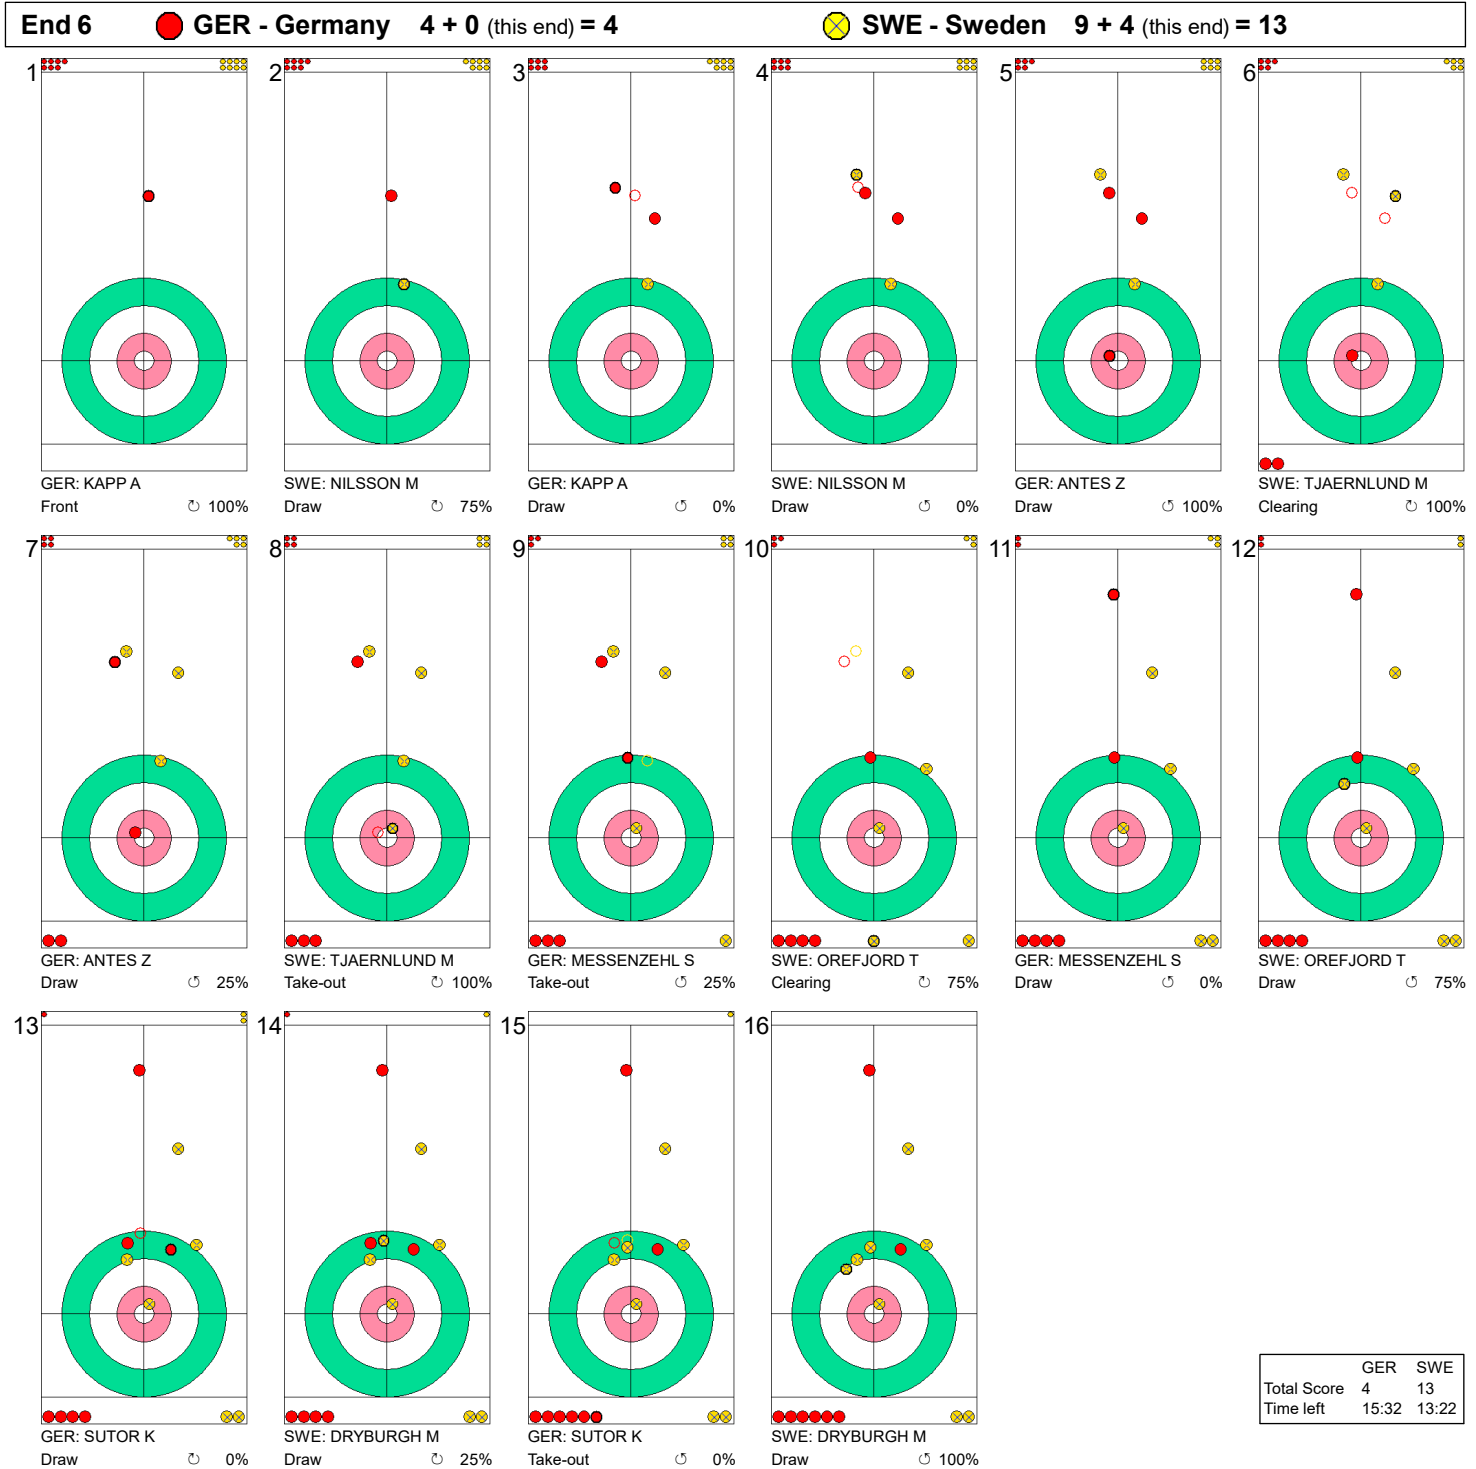

Game - Shot by Shot

Legend:
 ↻ Clockwise ↺ Counter-clockwise - Not considered

TUE 28 FEB 2023
 Start Time 14:00

Round Robin Session 6 - Sheet E

Game - Shot by Shot

Legend:
 ↻ Clockwise ↺ Counter-clockwise - Not considered

Game - Shot by Shot

Legend:
 ↻ Clockwise ↺ Counter-clockwise - Not considered

Game - Shot by Shot

Legend:
 ↻ Clockwise ↺ Counter-clockwise - Not considered

Game - Shot by Shot

Legend:
 ↻ Clockwise ↺ Counter-clockwise - Not considered

Game - Shot by Shot

Legend:
 ↻ Clockwise ↺ Counter-clockwise - Not considered