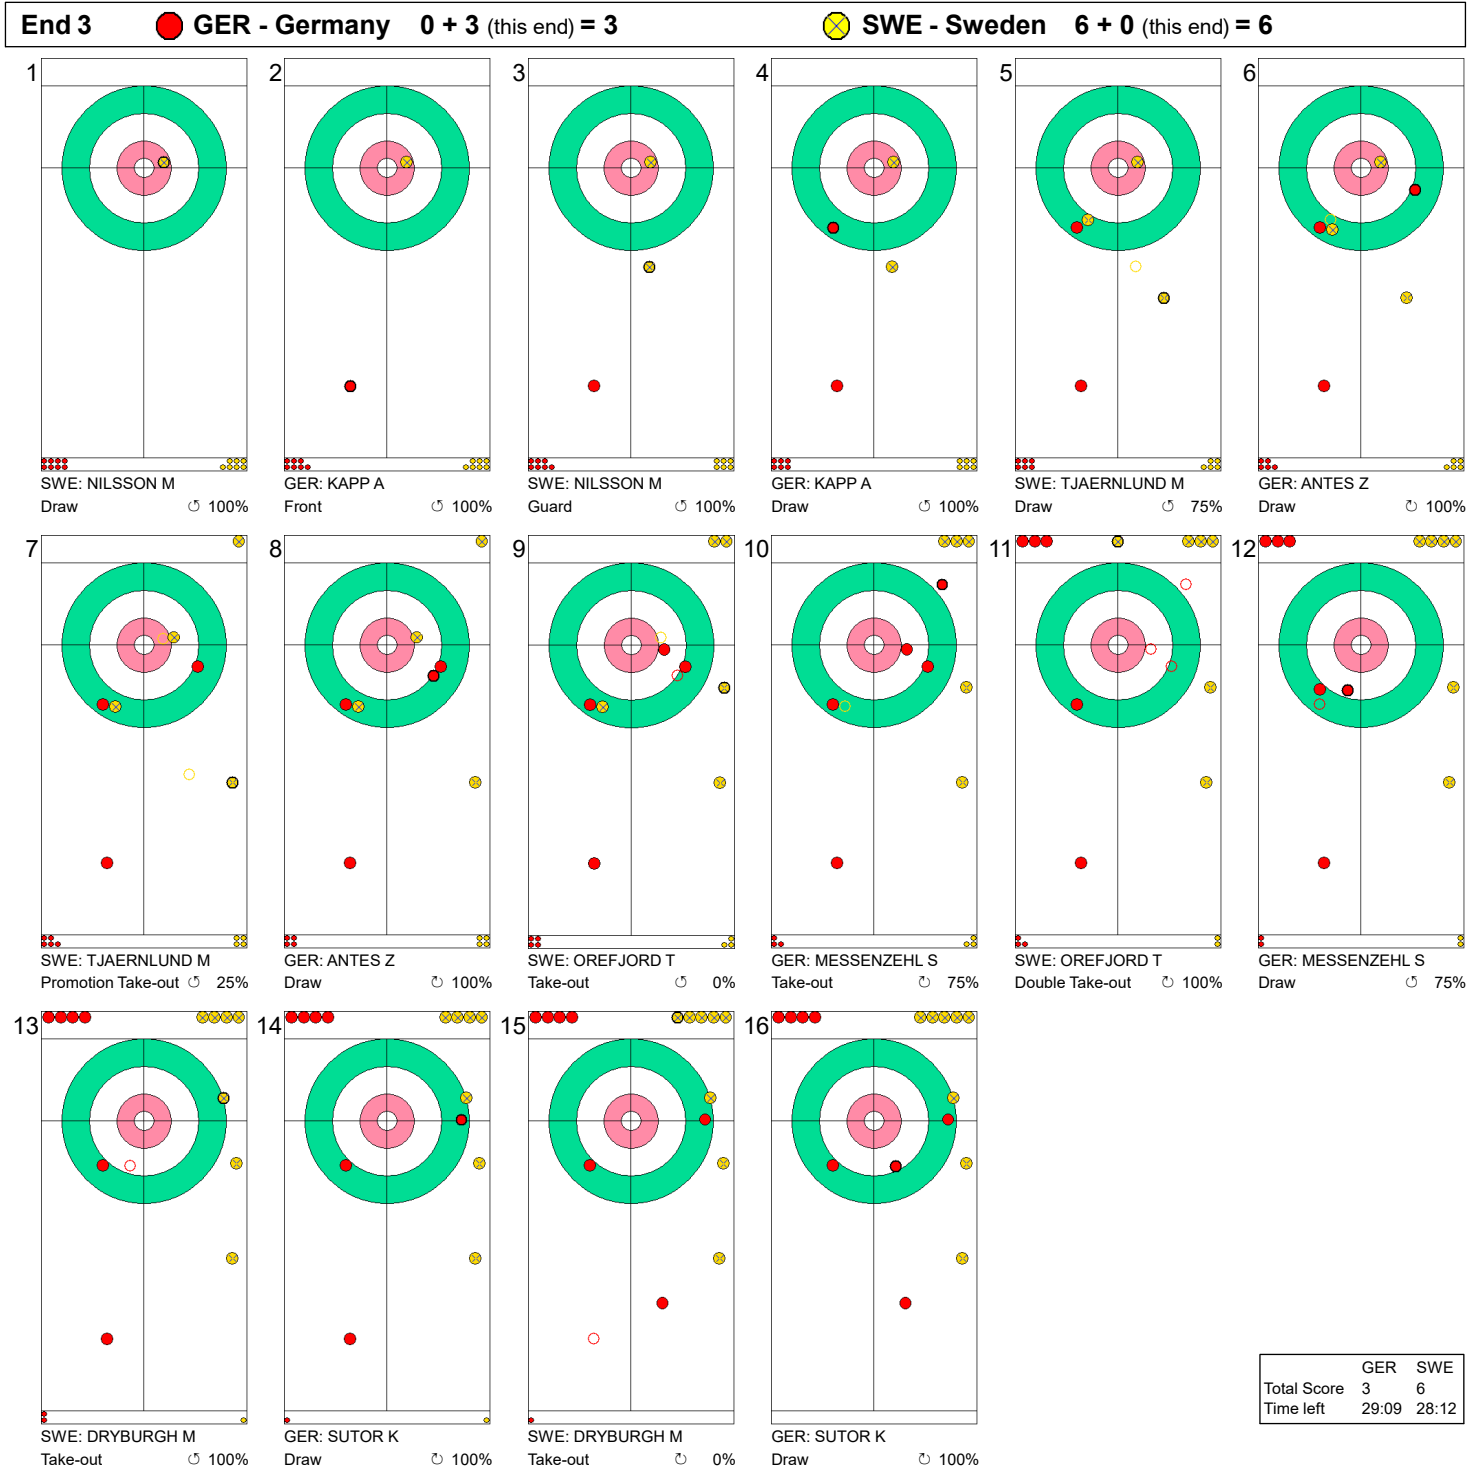

Game - Shot by Shot

Legend:
 ↻ Clockwise ↺ Counter-clockwise - Not considered

TUE 28 FEB 2023
 Start Time 14:00

Round Robin Session 6 - Sheet E

Game - Shot by Shot

Legend:
 ↻ Clockwise ↺ Counter-clockwise - Not considered

Game - Shot by Shot

Legend:
 ↻ Clockwise ↺ Counter-clockwise - Not considered

Game - Shot by Shot

Legend:
 ↻ Clockwise ↺ Counter-clockwise - Not considered

Game - Shot by Shot

Legend:
 ↻ Clockwise ↺ Counter-clockwise - Not considered

Game - Shot by Shot

Legend:
 ↻ Clockwise ↺ Counter-clockwise - Not considered