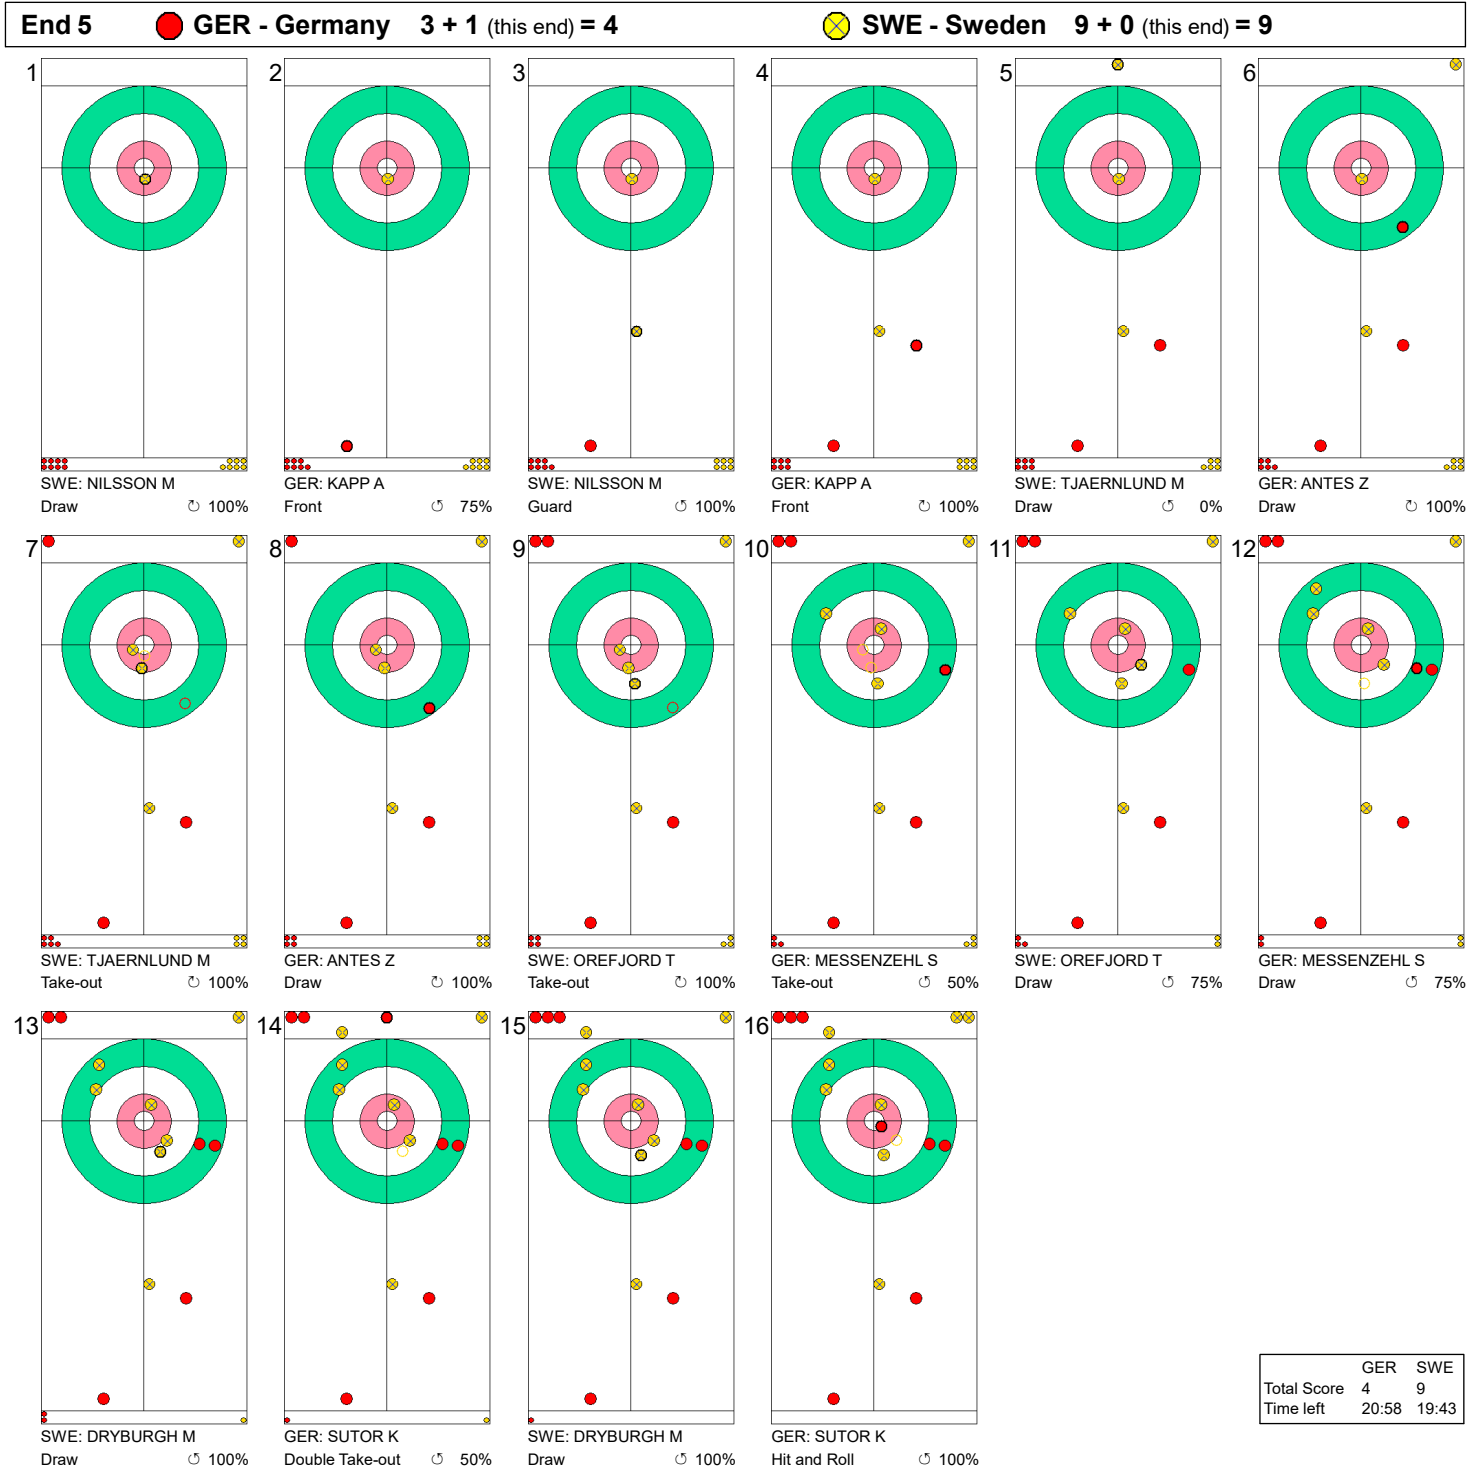

Game - Shot by Shot

Legend:
 ↻ Clockwise ↺ Counter-clockwise - Not considered

TUE 28 FEB 2023
 Start Time 14:00

Round Robin Session 6 - Sheet E

Game - Shot by Shot

Legend:
 ↻ Clockwise ↺ Counter-clockwise - Not considered

Game - Shot by Shot

Legend:
 ↻ Clockwise ↺ Counter-clockwise - Not considered

Game - Shot by Shot

Legend:
 ↻ Clockwise ↺ Counter-clockwise - Not considered

Game - Shot by Shot

Legend:
 ↻ Clockwise ↺ Counter-clockwise - Not considered

Game - Shot by Shot

Legend:
 ↻ Clockwise ↺ Counter-clockwise - Not considered