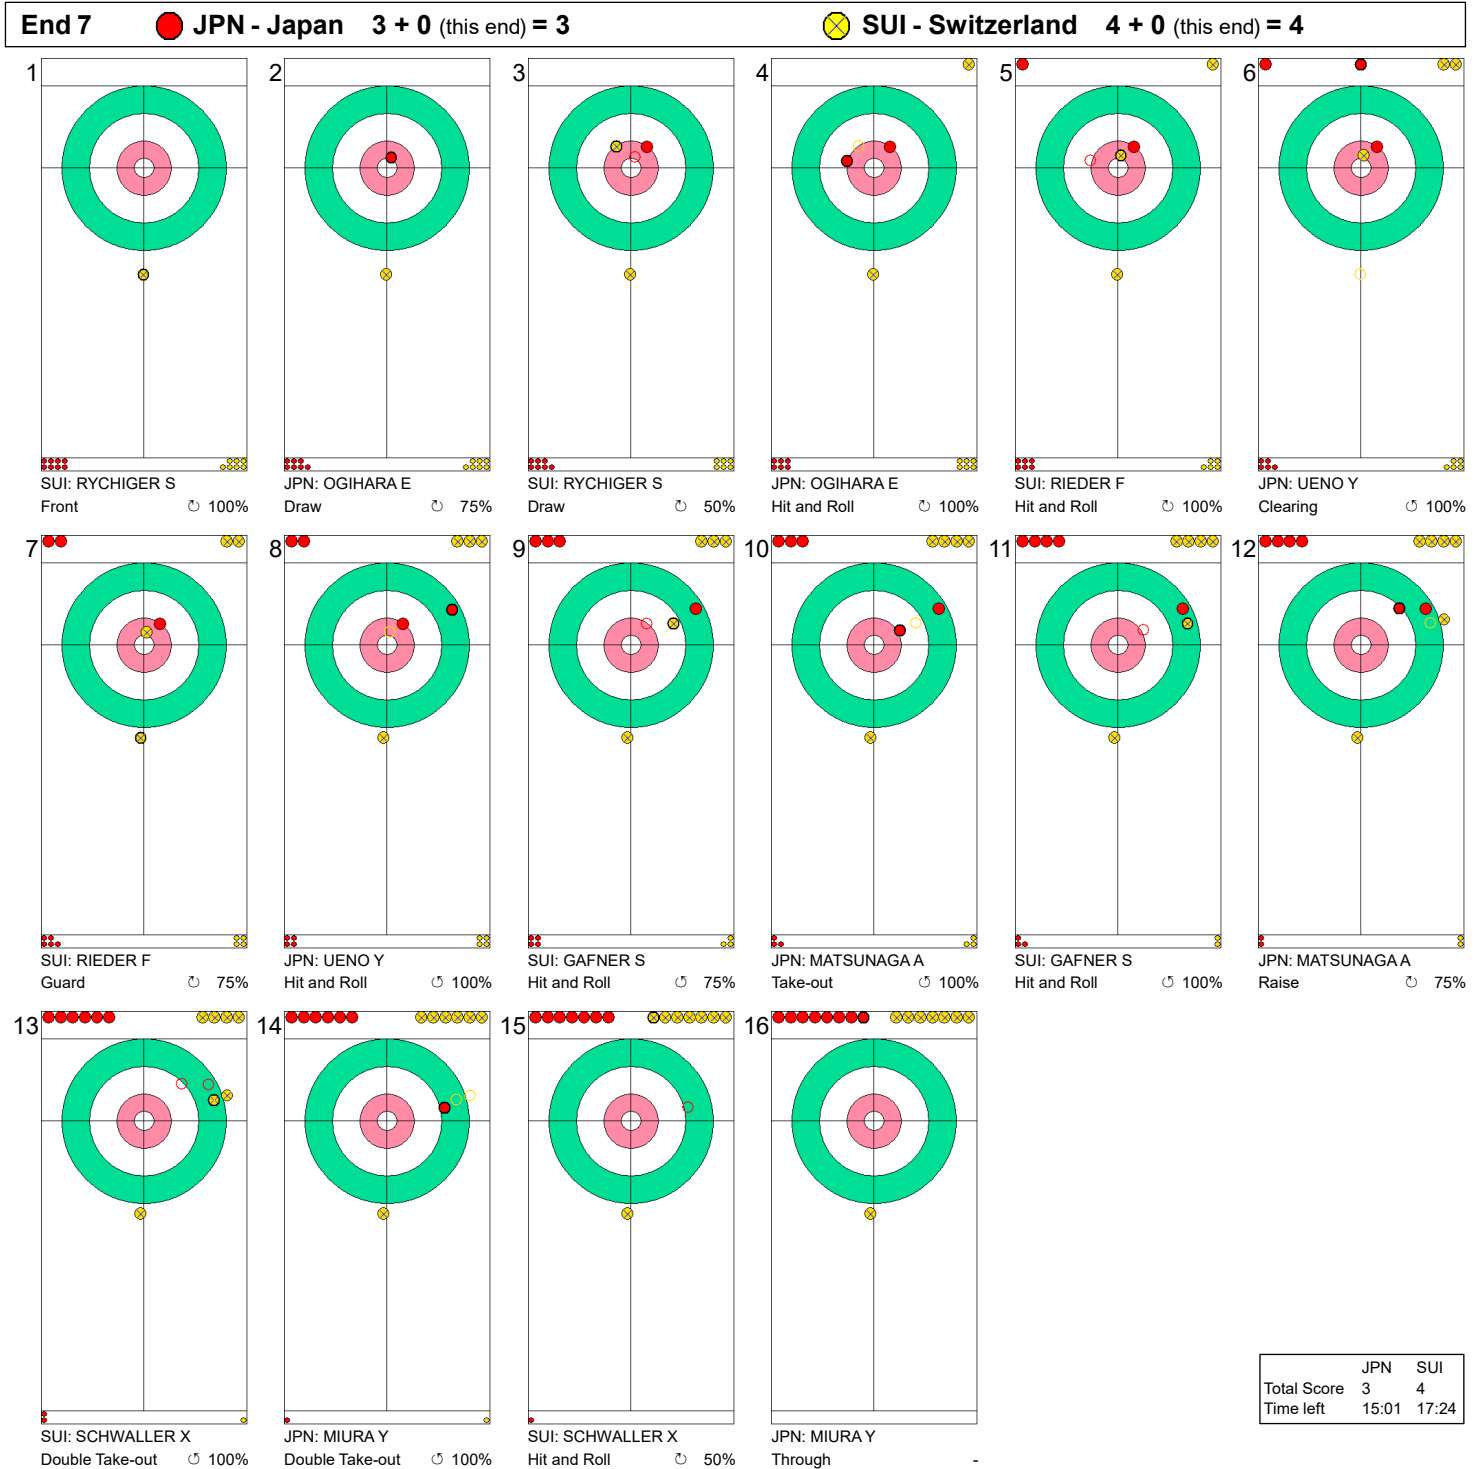

Game - Shot by Shot

Legend:
 ⤵ Clockwise ⤴ Counter-clockwise - Not considered

Game - Shot by Shot

Legend:
 ↻ Clockwise ↺ Counter-clockwise - Not considered

Game - Shot by Shot

Legend:
 ↻ Clockwise ↺ Counter-clockwise - Not considered

Game - Shot by Shot

Legend:
 ↻ Clockwise ↺ Counter-clockwise - Not considered

Game - Shot by Shot

Legend:
 ↻ Clockwise ↺ Counter-clockwise - Not considered

Game - Shot by Shot

Legend:
 ↻ Clockwise ↺ Counter-clockwise - Not considered

Game - Shot by Shot

Legend:
 ↻ Clockwise ↺ Counter-clockwise - Not considered

Game - Shot by Shot

Legend:
 ↻ Clockwise ↺ Counter-clockwise - Not considered

Game - Shot by Shot

End 10 ● **JPN - Japan 4 + 3 (this end) = 7** ● **SUI - Switzerland 5 + 0 (this end) = 5**

Legend:
 ↻ Clockwise ↻ Counter-clockwise - Not considered