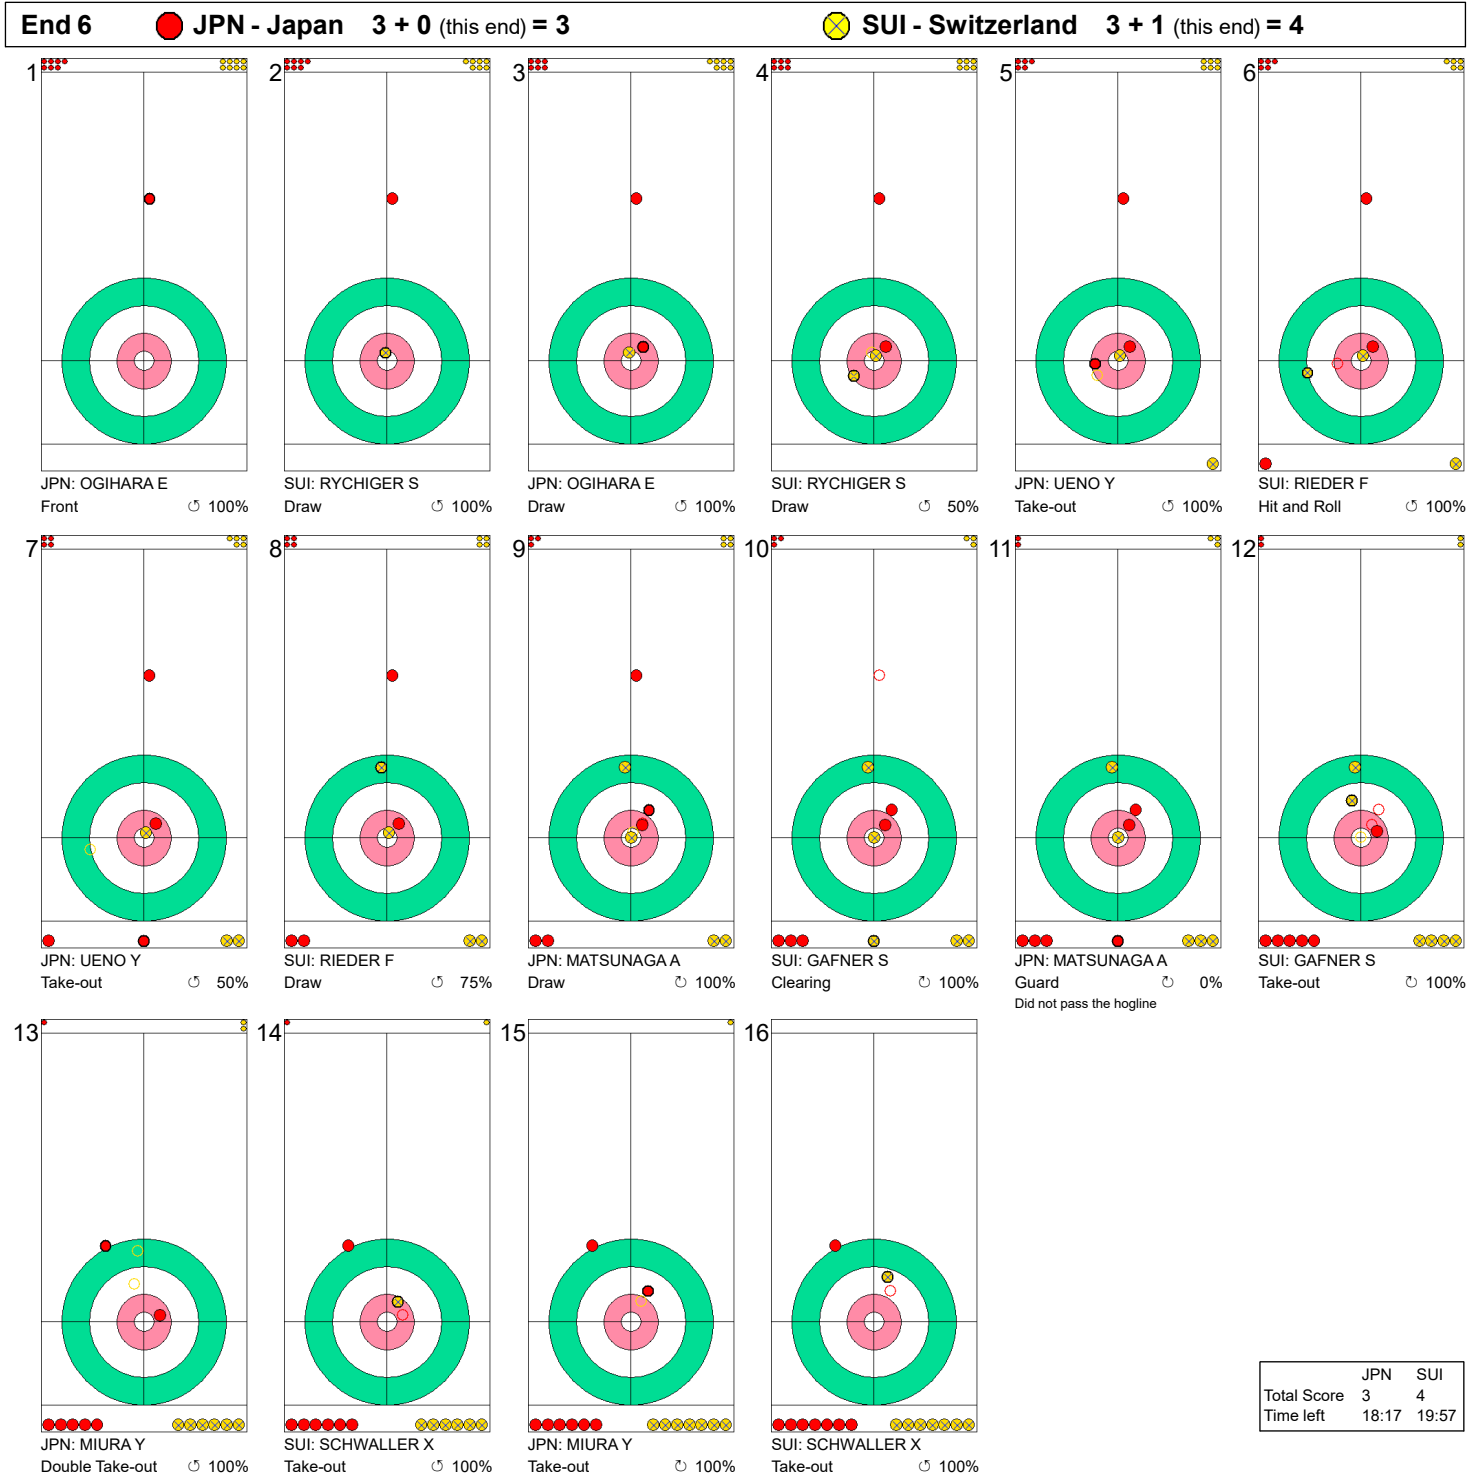

Game - Shot by Shot

Legend:
 ⤵ Clockwise ⤴ Counter-clockwise - Not considered

Game - Shot by Shot

Legend:
 ↻ Clockwise ↺ Counter-clockwise - Not considered

Game - Shot by Shot

Legend:
 ↻ Clockwise ↺ Counter-clockwise - Not considered

Game - Shot by Shot

Legend:
 ↻ Clockwise ↺ Counter-clockwise - Not considered

Game - Shot by Shot

Legend:
 ↻ Clockwise ↺ Counter-clockwise - Not considered

Game - Shot by Shot

Legend:
 ↻ Clockwise ↺ Counter-clockwise - Not considered

Game - Shot by Shot

Legend:
 ↻ Clockwise ↺ Counter-clockwise - Not considered

Game - Shot by Shot

Legend:
 ↻ Clockwise ↺ Counter-clockwise - Not considered

Game - Shot by Shot

End 10 ● **JPN - Japan 4 + 3 (this end) = 7** ● **SUI - Switzerland 5 + 0 (this end) = 5**

Legend:
 ↻ Clockwise ↻ Counter-clockwise - Not considered