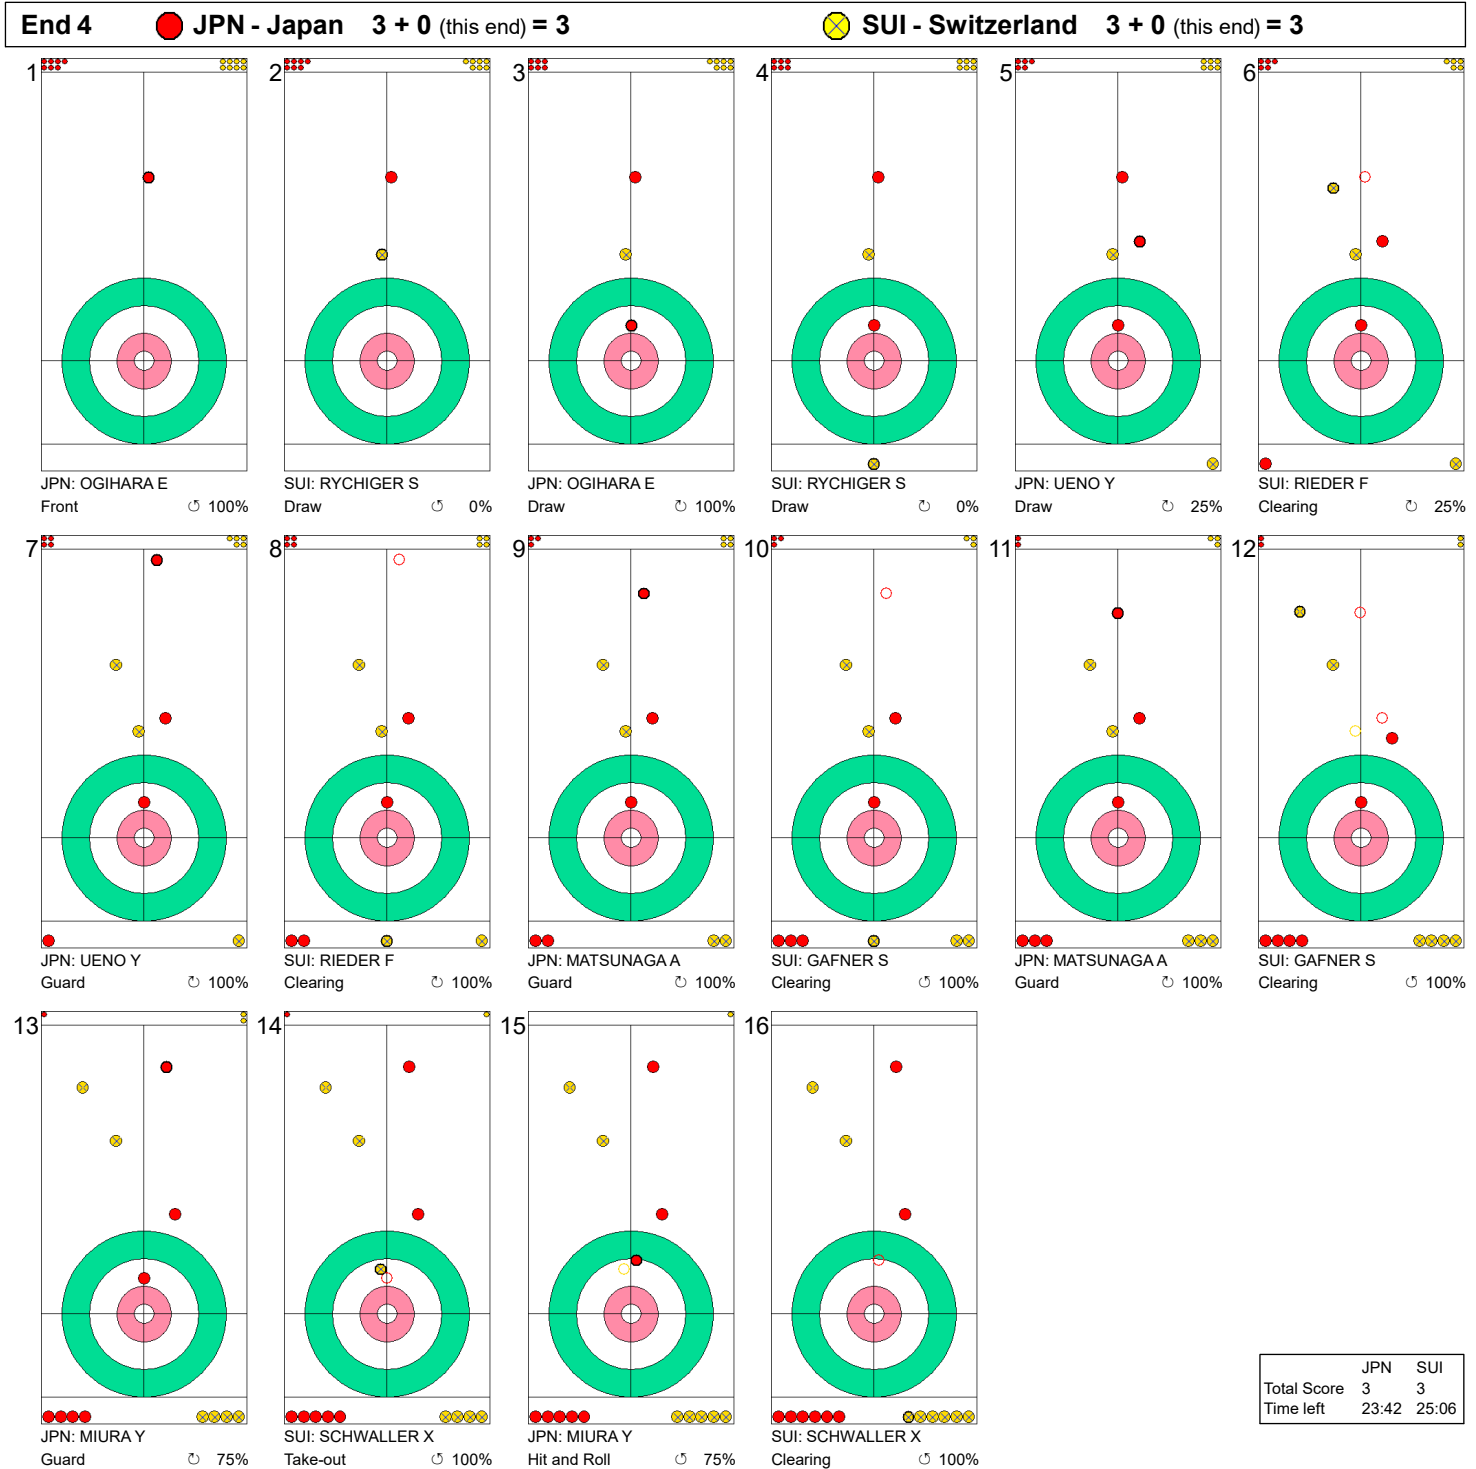

Game - Shot by Shot

Legend:
 ⤵ Clockwise ⤴ Counter-clockwise - Not considered

Game - Shot by Shot

Legend:
 ↻ Clockwise ↺ Counter-clockwise - Not considered

Game - Shot by Shot

Legend:
 ↻ Clockwise ↺ Counter-clockwise - Not considered

Game - Shot by Shot

Legend:
 ↻ Clockwise ↺ Counter-clockwise - Not considered

Game - Shot by Shot

Legend:
 ↻ Clockwise ↺ Counter-clockwise - Not considered

Game - Shot by Shot

Legend:
 ↻ Clockwise ↺ Counter-clockwise - Not considered

Game - Shot by Shot

Legend:
 ↻ Clockwise ↺ Counter-clockwise - Not considered

Game - Shot by Shot

Legend:
 ↻ Clockwise ↺ Counter-clockwise - Not considered

Game - Shot by Shot

End 10 ● **JPN - Japan 4 + 3 (this end) = 7** ● **SUI - Switzerland 5 + 0 (this end) = 5**

Legend:
 ↻ Clockwise ↻ Counter-clockwise - Not considered