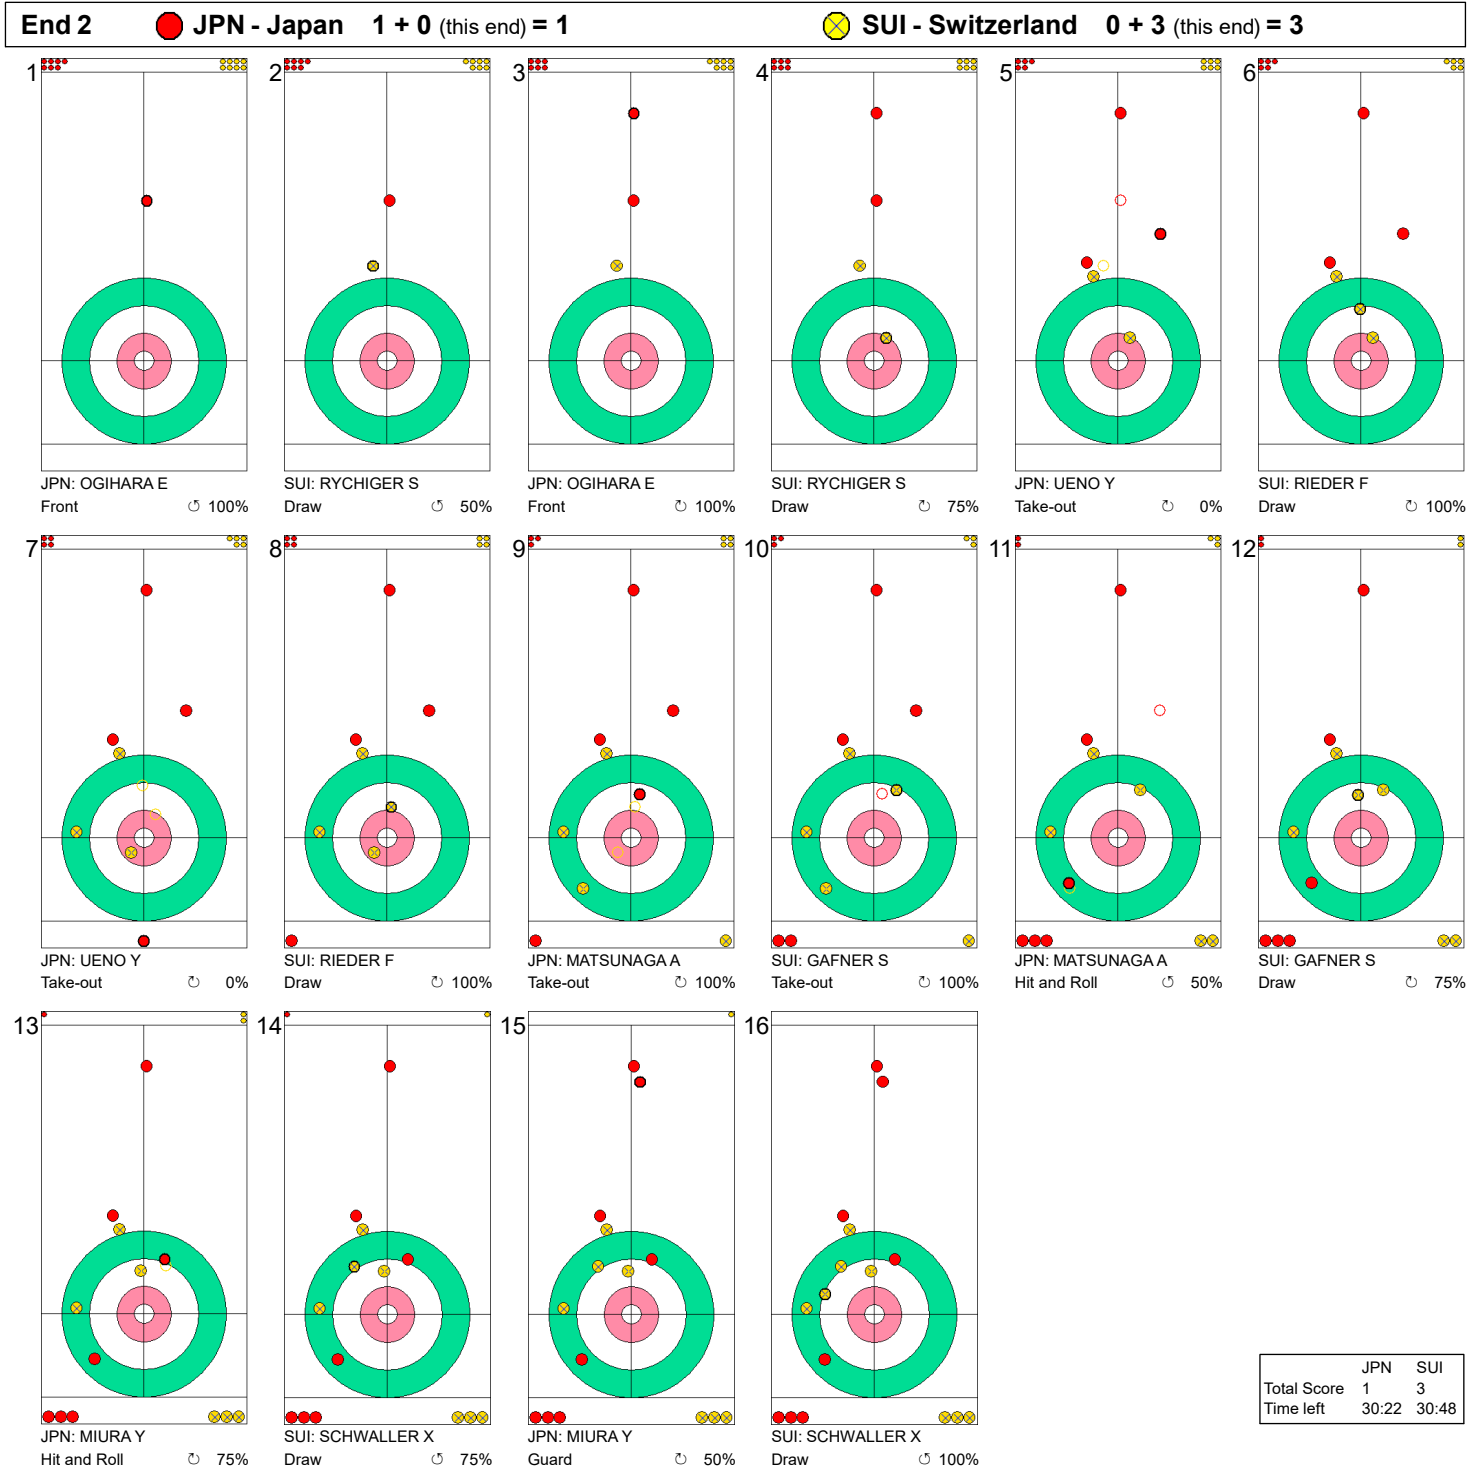

Game - Shot by Shot

Legend:
 ⤵ Clockwise ⤴ Counter-clockwise - Not considered

Game - Shot by Shot

Legend:
 ↻ Clockwise ↺ Counter-clockwise - Not considered

Game - Shot by Shot

Legend:
 ↻ Clockwise ↺ Counter-clockwise - Not considered

Game - Shot by Shot

Legend:
 ↻ Clockwise ↺ Counter-clockwise - Not considered

Game - Shot by Shot

Legend:
 ↻ Clockwise ↺ Counter-clockwise - Not considered

Game - Shot by Shot

Legend:
 ↻ Clockwise ↺ Counter-clockwise - Not considered

Game - Shot by Shot

Legend:
 ↻ Clockwise ↺ Counter-clockwise - Not considered

Game - Shot by Shot

Legend:
 ↻ Clockwise ↺ Counter-clockwise - Not considered

Game - Shot by Shot

End 10 ● **JPN - Japan 4 + 3 (this end) = 7** ● **SUI - Switzerland 5 + 0 (this end) = 5**

Legend:
 ↻ Clockwise ↻ Counter-clockwise - Not considered