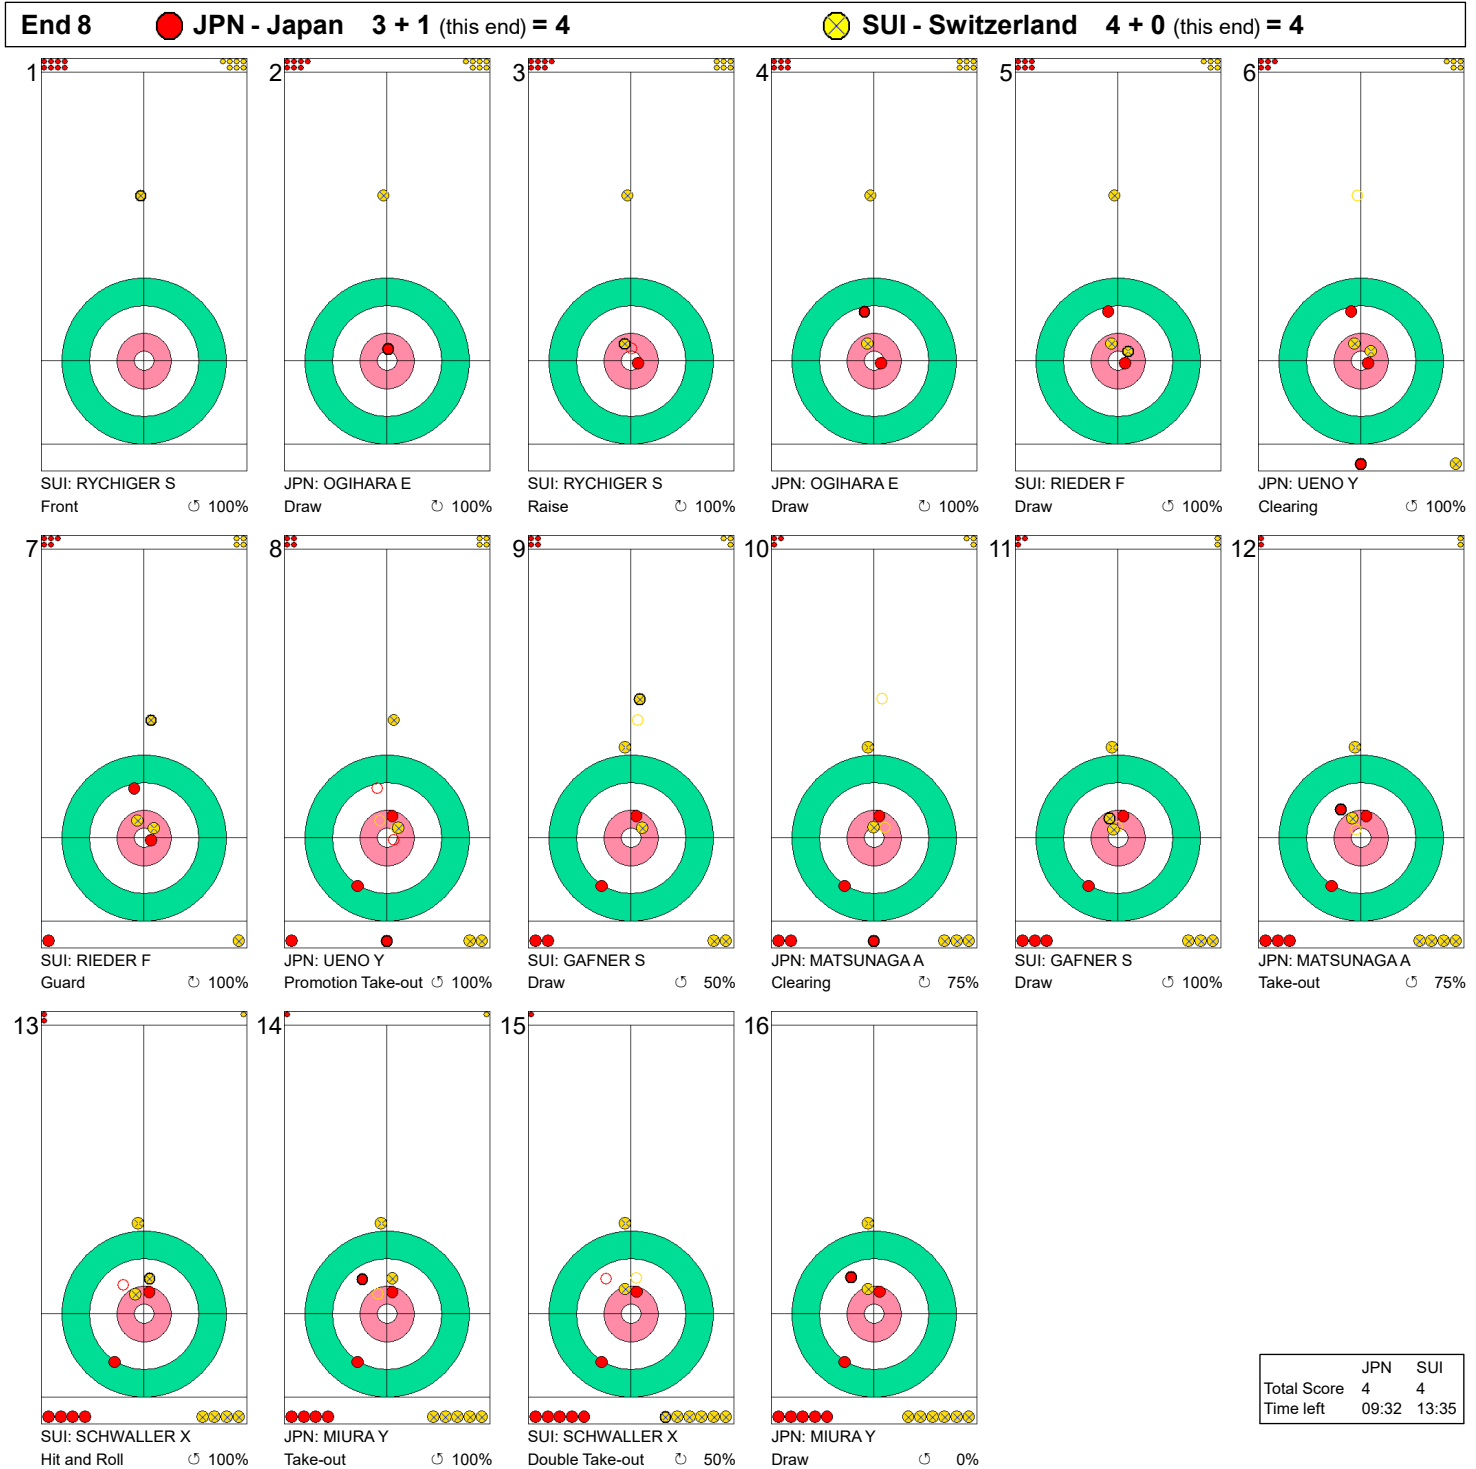

Game - Shot by Shot

Legend:
 ⤵ Clockwise ⤴ Counter-clockwise - Not considered

Game - Shot by Shot

Legend:
 ↻ Clockwise ↺ Counter-clockwise - Not considered

Game - Shot by Shot

Legend:
 ↻ Clockwise ↺ Counter-clockwise - Not considered

Game - Shot by Shot

Legend:
 ↻ Clockwise ↺ Counter-clockwise - Not considered

Game - Shot by Shot

Legend:
 ↻ Clockwise ↺ Counter-clockwise - Not considered

Game - Shot by Shot

Legend:
 ↻ Clockwise ↺ Counter-clockwise - Not considered

Game - Shot by Shot

Legend:
 ↻ Clockwise ↺ Counter-clockwise - Not considered

Game - Shot by Shot

Legend:
 ↻ Clockwise ↺ Counter-clockwise - Not considered

Game - Shot by Shot

End 10 ● **JPN - Japan 4 + 3 (this end) = 7** ● **SUI - Switzerland 5 + 0 (this end) = 5**

Legend:
 ↻ Clockwise ↻ Counter-clockwise - Not considered