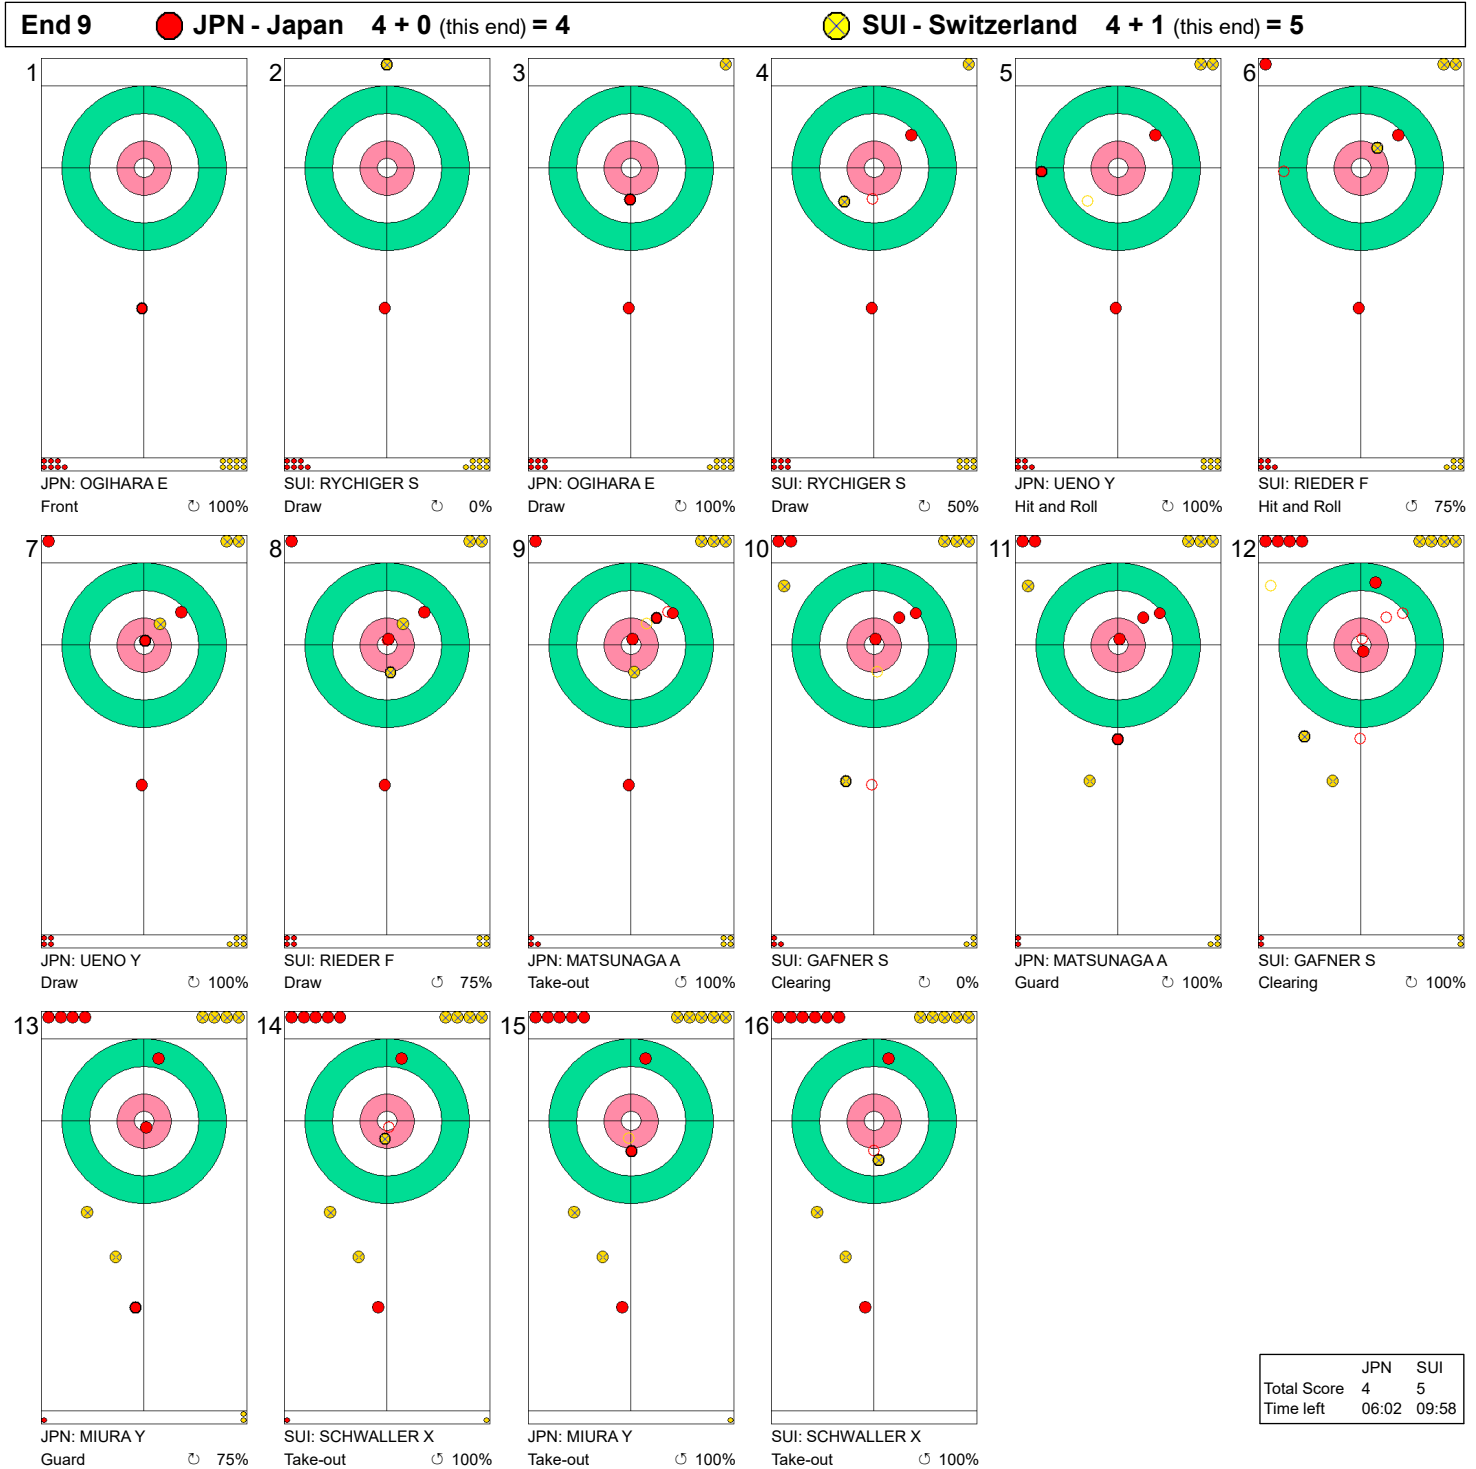

Game - Shot by Shot

Legend:
 ⤵ Clockwise ⤴ Counter-clockwise - Not considered

Game - Shot by Shot

Legend:
 ↻ Clockwise ↺ Counter-clockwise - Not considered

Game - Shot by Shot

Legend:
 ↻ Clockwise ↺ Counter-clockwise - Not considered

Game - Shot by Shot

Legend:
 ↻ Clockwise ↺ Counter-clockwise - Not considered

Game - Shot by Shot

Legend:
 ↻ Clockwise ↺ Counter-clockwise - Not considered

Game - Shot by Shot

Legend:
 ↻ Clockwise ↺ Counter-clockwise - Not considered

Game - Shot by Shot

Legend:
 ↻ Clockwise ↺ Counter-clockwise - Not considered

Game - Shot by Shot

Legend:
 ↻ Clockwise ↺ Counter-clockwise - Not considered

Game - Shot by Shot

End 10 ● **JPN - Japan 4 + 3 (this end) = 7** ● **SUI - Switzerland 5 + 0 (this end) = 5**

Legend:
 ↻ Clockwise ↻ Counter-clockwise - Not considered