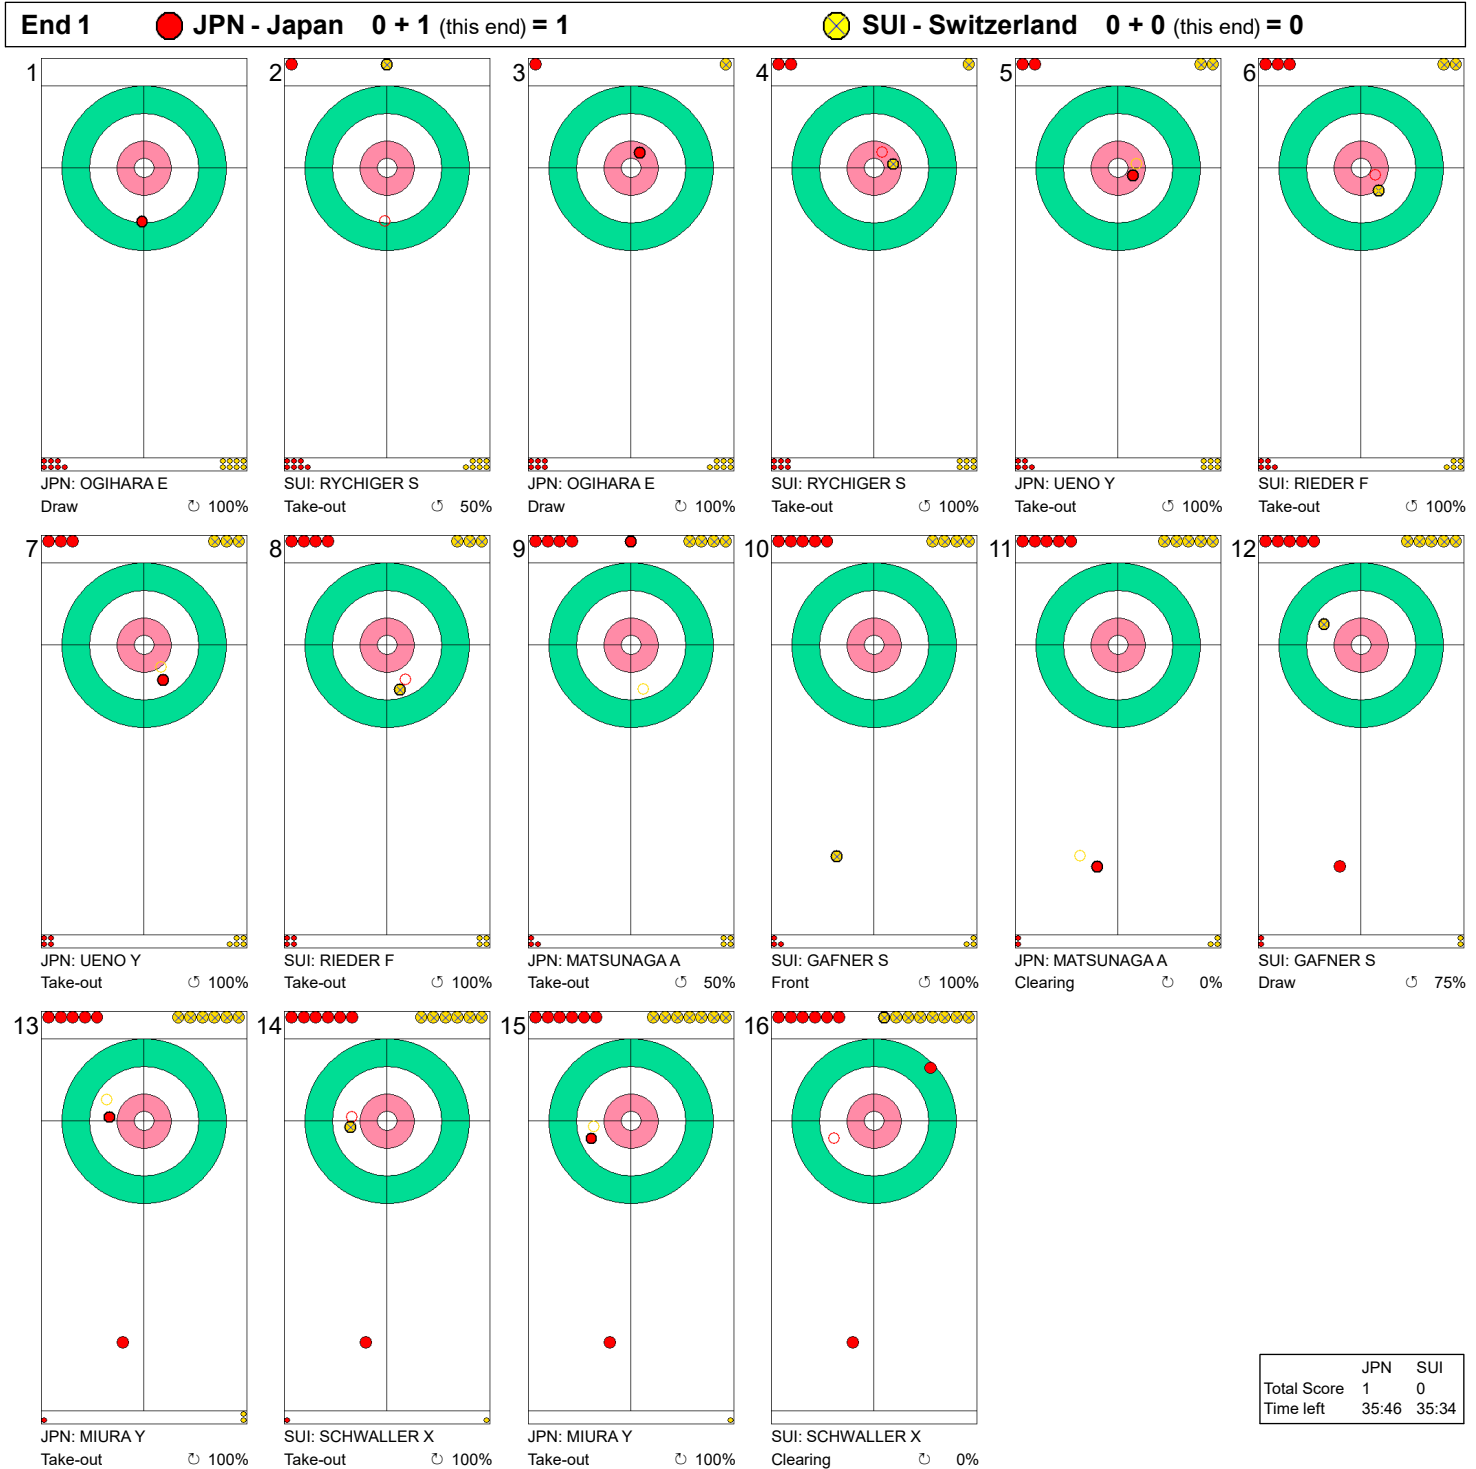

Game - Shot by Shot

Legend:
 ⤵ Clockwise ⤴ Counter-clockwise - Not considered

Game - Shot by Shot

Legend:
 ↻ Clockwise ↺ Counter-clockwise - Not considered

Game - Shot by Shot

Legend:
 ↻ Clockwise ↺ Counter-clockwise - Not considered

Game - Shot by Shot

Legend:
 ↻ Clockwise ↺ Counter-clockwise - Not considered

Game - Shot by Shot

Legend:
 ↻ Clockwise ↺ Counter-clockwise - Not considered

Game - Shot by Shot

Legend:
 ↻ Clockwise ↺ Counter-clockwise - Not considered

Game - Shot by Shot

Legend:
 ↻ Clockwise ↺ Counter-clockwise - Not considered

Game - Shot by Shot

Legend:
 ↻ Clockwise ↺ Counter-clockwise - Not considered

Game - Shot by Shot

End 10 ● **JPN - Japan 4 + 3 (this end) = 7** ● **SUI - Switzerland 5 + 0 (this end) = 5**

Legend:
 ↻ Clockwise ↻ Counter-clockwise - Not considered