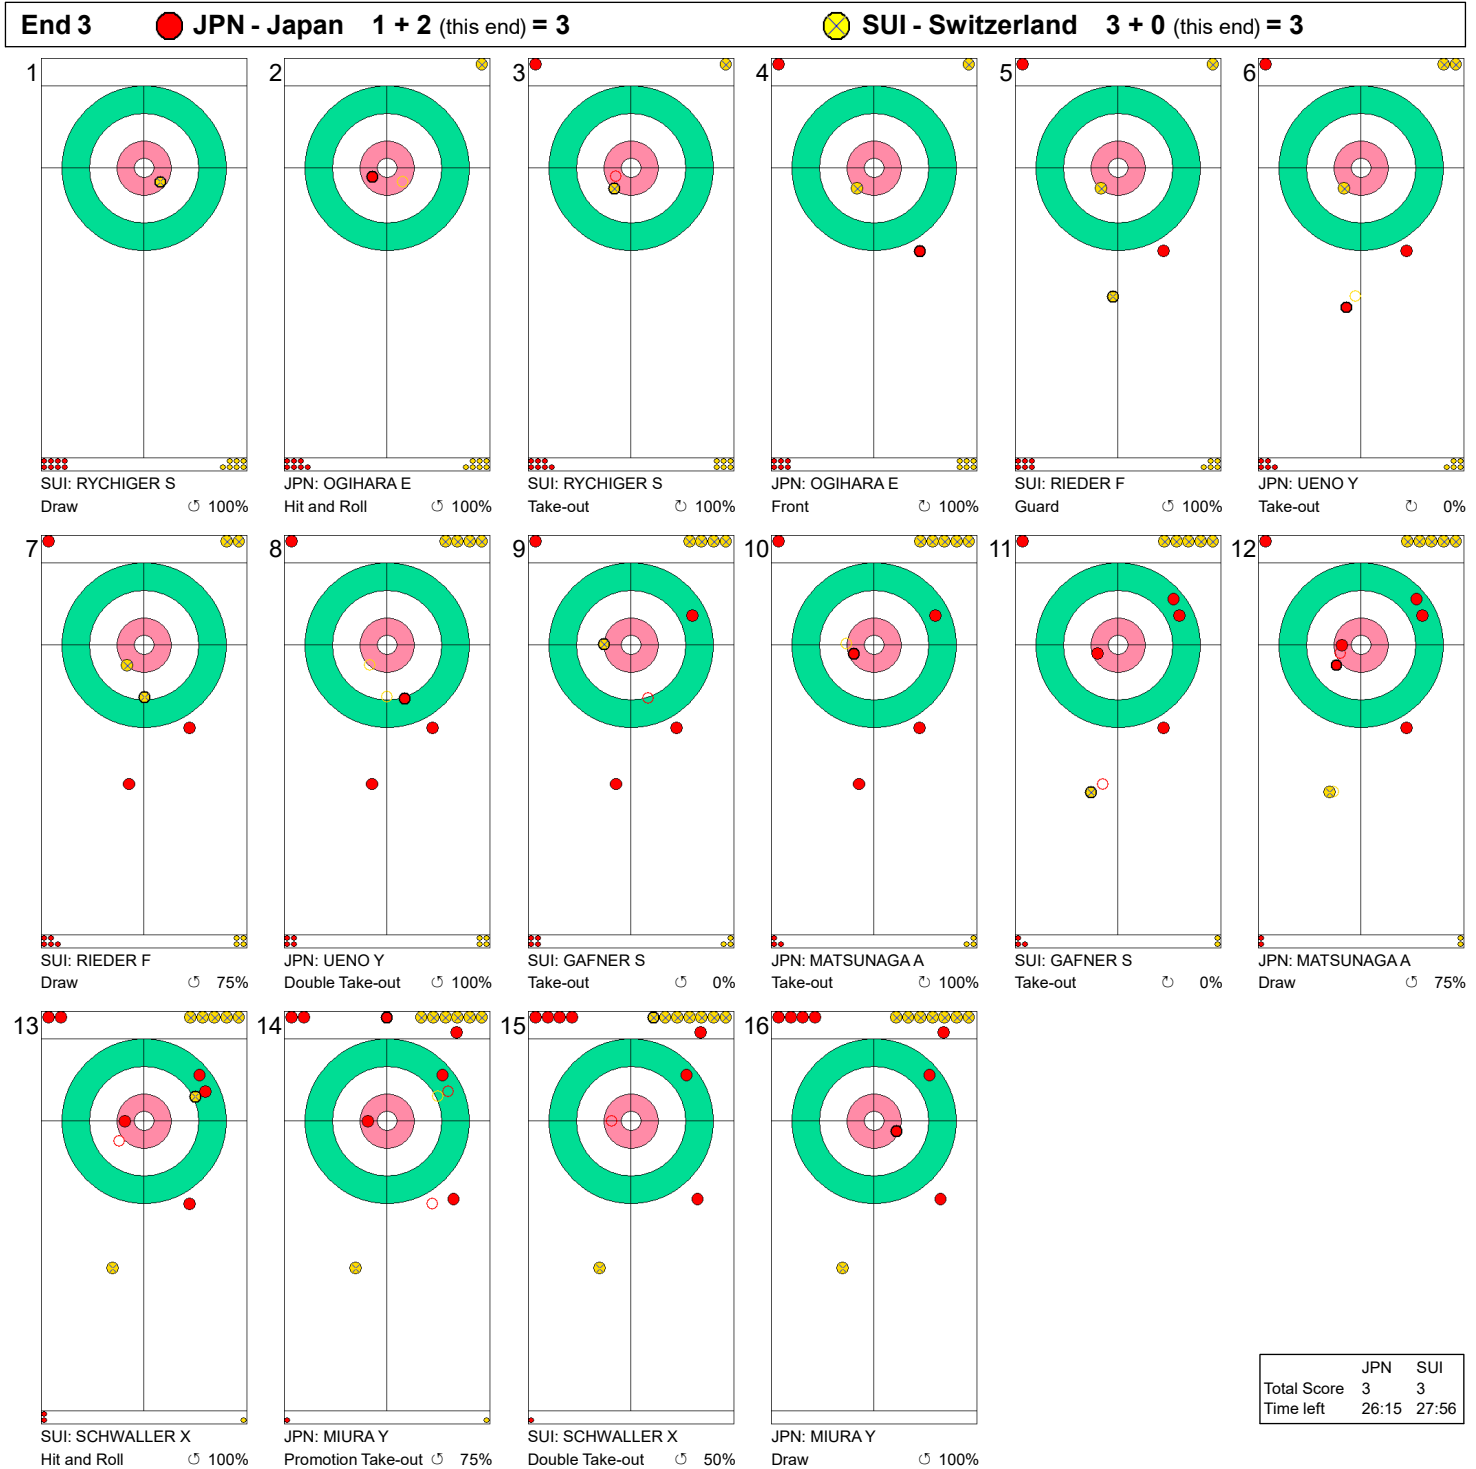

Game - Shot by Shot

Legend:
 ⤵ Clockwise ⤴ Counter-clockwise - Not considered

Game - Shot by Shot

Legend:
 ↻ Clockwise ↺ Counter-clockwise - Not considered

Game - Shot by Shot

Legend:
 ↻ Clockwise ↺ Counter-clockwise - Not considered

Game - Shot by Shot

Legend:
 ↻ Clockwise ↺ Counter-clockwise - Not considered

Game - Shot by Shot

Legend:
 ↻ Clockwise ↺ Counter-clockwise - Not considered

Game - Shot by Shot

Legend:
 ↻ Clockwise ↺ Counter-clockwise - Not considered

Game - Shot by Shot

Legend:
 ↻ Clockwise ↺ Counter-clockwise - Not considered

Game - Shot by Shot

Legend:
 ↻ Clockwise ↺ Counter-clockwise - Not considered

Game - Shot by Shot

End 10 ● **JPN - Japan 4 + 3 (this end) = 7** ● **SUI - Switzerland 5 + 0 (this end) = 5**

Legend:
 ↻ Clockwise ↻ Counter-clockwise - Not considered