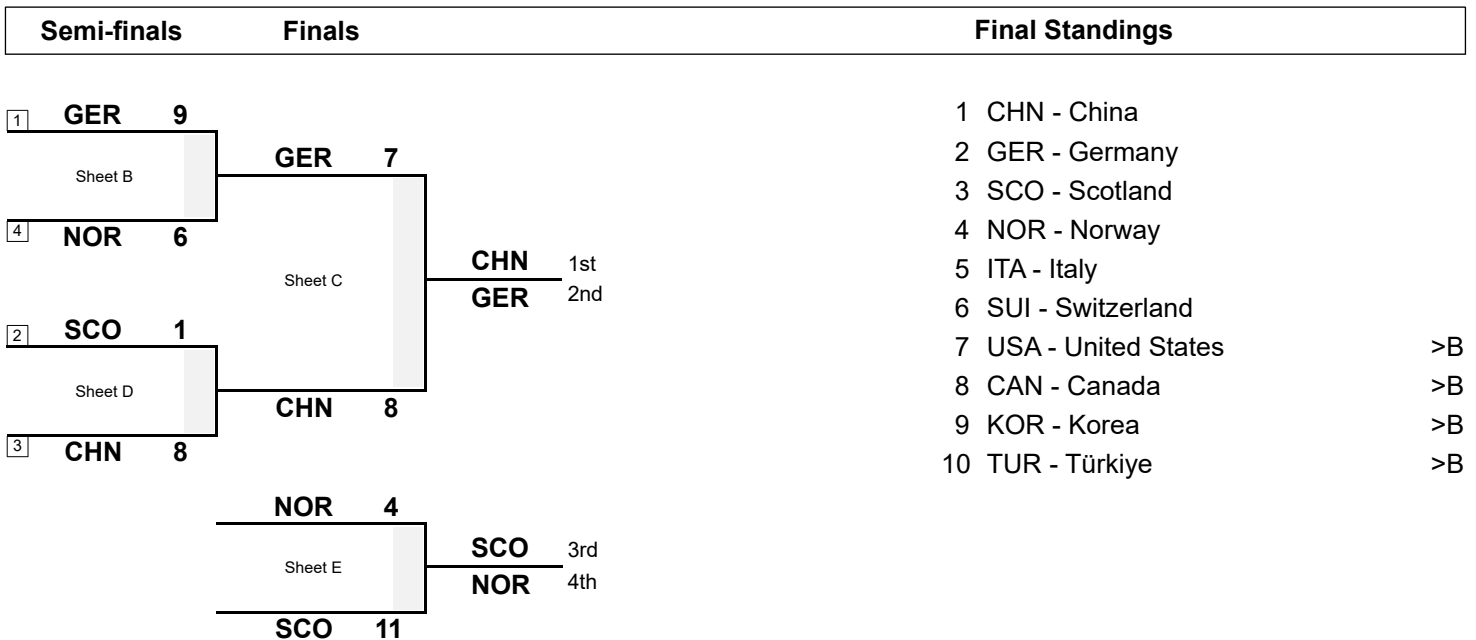

### Session Results and Standings

Sheet	Game	Team	LSFE	1	2	3	4	5	6	7	8	9	10	Extra Ends	Total
<b>C</b>	11	CHN - China		0	0	3	1	0	3	0	0	0	1		8
	11	GER - Germany	*	0	2	0	0	1	0	2	1	1	0		7
<b>E</b>	11	NOR - Norway		0	1	0	0	2	0	1	0	0	X		4
	11	SCO - Scotland	*	3	0	1	1	0	3	0	1	2	X		11

### Play-offs Bracket

**Legend:**  
 >B To B-Division      LSFE(\*) Last Stone First End      X Unplayed/unfinished end due to concession