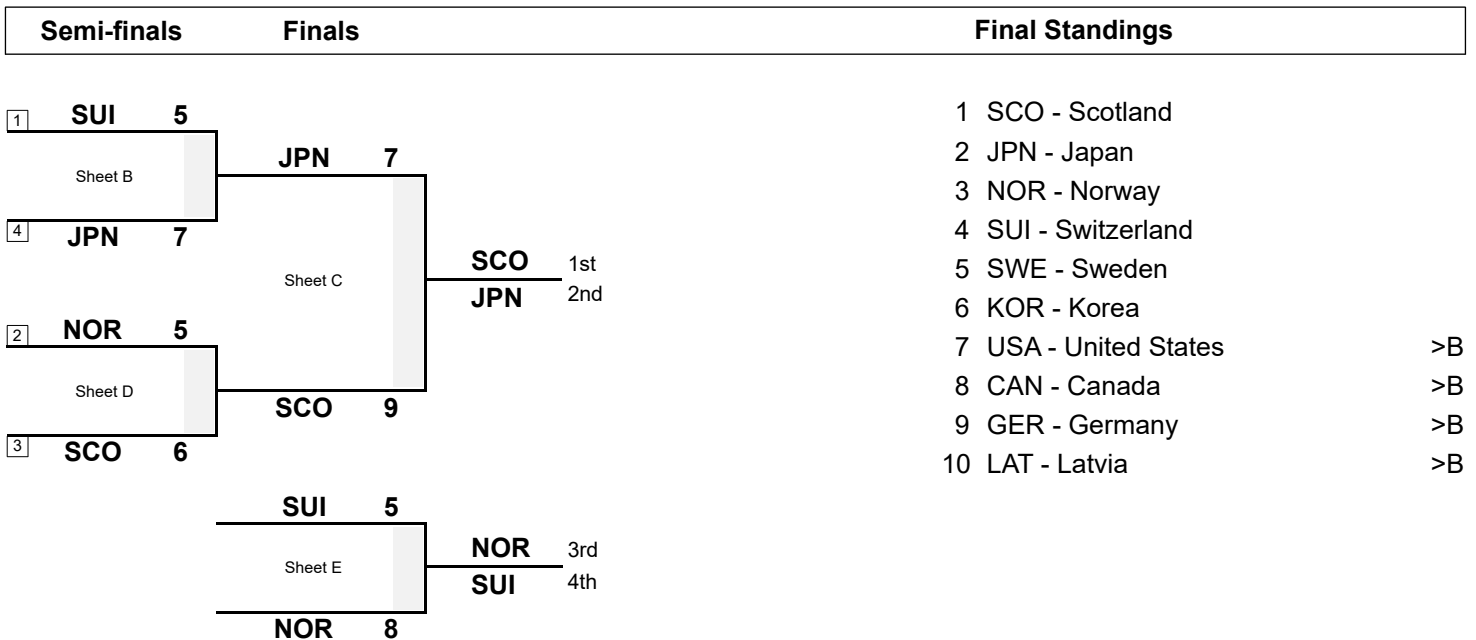

Session Results and Standings

Sheet	Game	Team	LSFE	1	2	3	4	5	6	7	8	9	10	Extra Ends	Total
C	11	JPN - Japan		0	0	2	2	0	2	0	1	0	0		7
	11	SCO - Scotland	*	0	3	0	0	1	0	0	0	3	2		9
E	11	NOR - Norway		0	0	2	0	3	1	0	1	0	1		8
	11	SUI - Switzerland	*	0	2	0	1	0	0	1	0	1	0		5

Play-offs Bracket

Legend:
>B To B-Division
LSFE(*) Last Stone First End