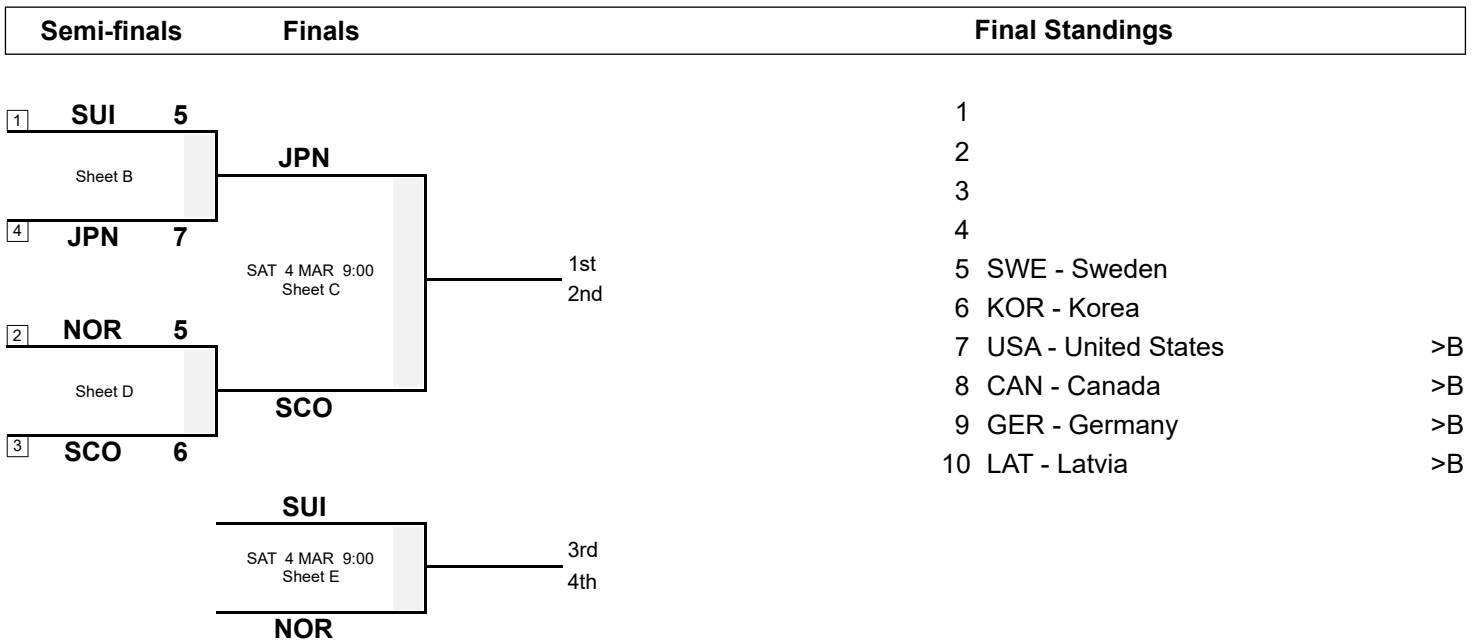

Session Results and Standings

Sheet	Game	Team	LSFE	1	2	3	4	5	6	7	8	9	10	Extra Ends	Total
B	10	JPN - Japan		1	0	2	0	0	0	0	1	0	3		7
	10	SUI - Switzerland	*	0	3	0	0	0	1	0	0	1	0		5
D	10	NOR - Norway	*	0	0	1	1	1	0	0	2	0	0		5
	10	SCO - Scotland		0	1	0	0	0	3	0	0	0	2		6

Play-offs Bracket

Legend:
>B To B-Division
LSFE(*) Last Stone First End