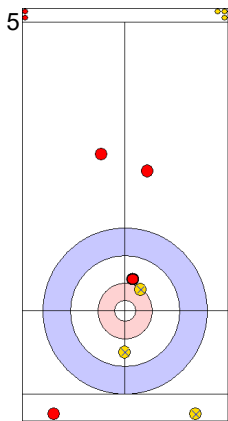

**Game - Shot by Shot**

**End 4**   ● **JPN - Japan** 1 + 0 (this end) = 1      ● **USA - United States** 3 + 2 (this end) = 5

Prepositioned Stones

JPN: MATSUMURA C  
Draw      ⤵ 0%

USA: THIESSE C  
Draw      ⤵ 100%

JPN: TANIDA Y  
Draw      ⤵ 100%

USA: DROPKIN K  
Clearing      ⤵ 100%

JPN: TANIDA Y  
Draw      ⤵ 75%

USA: DROPKIN K  
Clearing      ⤵ 100%

JPN: TANIDA Y  
Take-out      ⤵ 100%

USA: DROPKIN K  
Take-out      ⤵ 100%

**Legend:**  
 ↻ Clockwise                      ↻ Counter-clockwise                      - Not considered