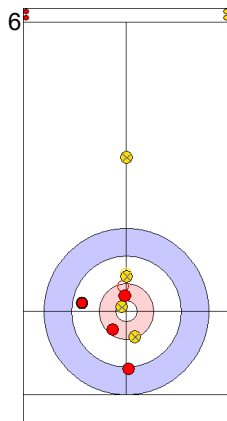

JPN: TANIDA Y
Draw   ↻ 50%