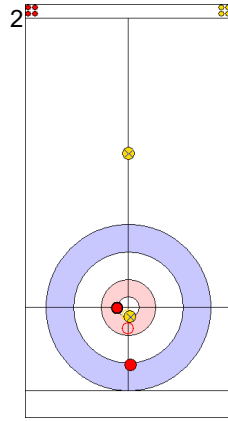

JPN: MATSUMURA C  
Hit and Roll      ⤵ 100%

USA: THIESSE C  
Raise      ⤵ 100%

	JPN	USA
Total Score	1	5
Time left	09:45	10:24

**Legend:**  
 ⤵ Clockwise      ⤴ Counter-clockwise      - Not considered

**Game - Shot by Shot**

**End 6**    ● **JPN - Japan** 1 + 1 (this end) = 2                      ⊗ **USA - United States** 6 + 0 (this end) = 6

Prepositioned Stones

USA: THIESSE C  
Draw                      ↻ 100%

JPN: MATSUMURA C  
Draw                      ↻ 100%