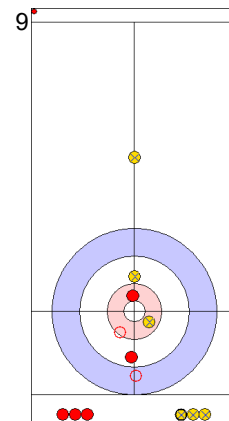

USA: THIESSE C
Take-out   ↻ 50%