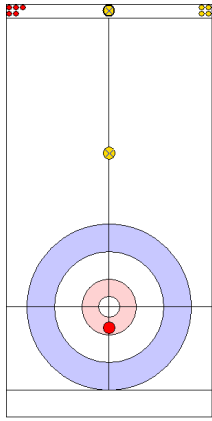

JPN: MATSUMURA C  
Hit and Roll      ⤵ 100%

USA: THIESSE C  
Raise      ⤵ 100%

	JPN	USA
Total Score	1	5
Time left	09:45	10:24

**Legend:**  
 ⤵ Clockwise      ⤴ Counter-clockwise      - Not considered

**Game - Shot by Shot**

**End 6**    ● **JPN - Japan** 1 + 1 (this end) = 2                      ⊗ **USA - United States** 6 + 0 (this end) = 6

Prepositioned Stones

USA: THIESSE C  
Draw                      ↻ 100%

JPN: MATSUMURA C  
Draw                      ↻ 100%