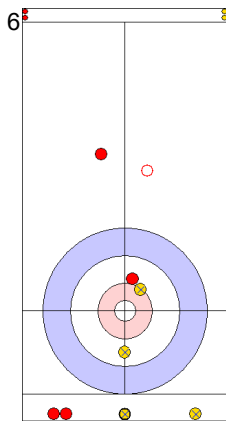

**Game - Shot by Shot**

**End 4**   ● **JPN - Japan** 1 + 0 (this end) = 1      ● **USA - United States** 3 + 2 (this end) = 5

Prepositioned Stones

JPN: MATSUMURA C  
Draw      ⤵ 0%

USA: THIESSE C  
Draw      ⤵ 100%

JPN: TANIDA Y  
Draw      ⤵ 100%

USA: DROPKIN K  
Clearing      ⤵ 100%

JPN: TANIDA Y  
Draw      ⤵ 75%

USA: DROPKIN K  
Clearing      ⤵ 100%

JPN: TANIDA Y  
Take-out      ⤵ 100%

USA: DROPKIN K  
Take-out      ⤵ 100%

**Legend:**  
 ↻ Clockwise                      ↻ Counter-clockwise                      - Not considered