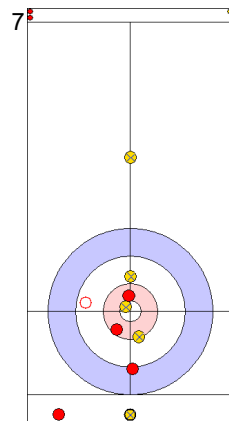

USA: DROPKIN K  
Draw                      ↻ 100%

JPN: TANIDA Y  
Draw                      ↻ 100%

USA: DROPKIN K  
Draw                      ↻ 100%

JPN: TANIDA Y  
Draw                      ↻ 50%

USA: DROPKIN K  
Hit and Roll                      ↻ 50%

**Legend:**  
 ↻ Clockwise                      ↻ Counter-clockwise                      - Not considered