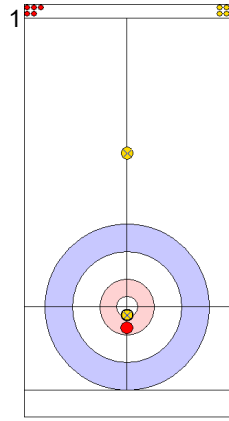

JPN: MATSUMURA C  
Hit and Roll      ⤵ 100%

USA: THIESSE C  
Raise      ⤵ 100%

	JPN	USA
Total Score	1	5
Time left	09:45	10:24

**Legend:**  
 ⤵ Clockwise      ⤴ Counter-clockwise      - Not considered

**Game - Shot by Shot**

**End 6**    ● **JPN - Japan** 1 + 1 (this end) = 2                      ⊗ **USA - United States** 6 + 0 (this end) = 6

Prepositioned Stones

USA: THIESSE C  
Draw                      ↻ 100%

JPN: MATSUMURA C  
Draw                      ↻ 100%