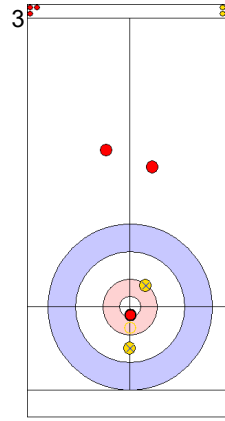

**Game - Shot by Shot**

**End 4**   ● **JPN - Japan** 1 + 0 (this end) = 1      ● **USA - United States** 3 + 2 (this end) = 5

Prepositioned Stones

JPN: MATSUMURA C  
Draw      ⤵ 0%

USA: THIESSE C  
Draw      ⤵ 100%

**Legend:**  
 ↻ Clockwise                      ↻ Counter-clockwise                      - Not considered