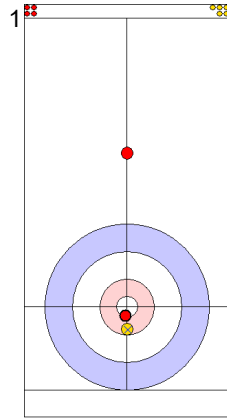

Game - Shot by Shot

End 1 **● NOR - Norway** **0 + 1 (this end) = 1** **⊗ CAN - Canada** **0 + 0 (this end) = 0**

	NOR	CAN
Total Score	1	0
Time left	19:15	18:56

Legend:
 ↻ Clockwise ↺ Counter-clockwise - Not considered

Game - Shot by Shot

End 2 **NOR - Norway** 1 + 0 (this end) = 1 **CAN - Canada** 0 + 1 (this end) = 1

Prepositioned Stones

NOR: ROENNING M
Draw ⤵ 100%

CAN: JONES J
Draw ⤵ 75%

NOR: BRAENDEN M
Draw ⤵ 100%

CAN: LAING B
Draw ⤵ 50%