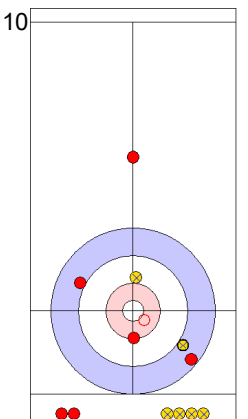

CAN: JONES J
Draw ⌚ 75%

NOR: BRAENDEN M
Raise ⌚ 75%

CAN: LAING B
Double Take-out ⌚ 25%

NOR: BRAENDEN M
Hit and Roll ⌚ 75%

CAN: LAING B
Hit and Roll ⌚ 75%

NOR: BRAENDEN M
Hit and Roll ⌚ 75%

CAN: LAING B
Hit and Roll ⌚ 75%

NOR: ROENNING M
Hit and Roll ⌚ 100%

CAN: JONES J
Take-out ⌚ 0%

	NOR	CAN
Total Score	3	1
Time left	11:05	11:25

Legend:
 ⌚ Clockwise ⌚ Counter-clockwise - Not considered

Game - Shot by Shot

End 5 ● **NOR - Norway** 3 + 1 (this end) = 4 ● **CAN - Canada** 1 + 0 (this end) = 1