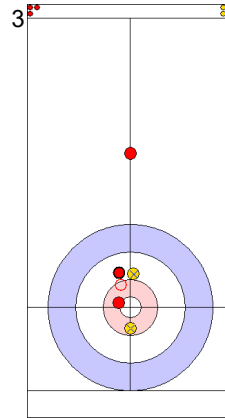

NOR: BRAENDEN M
Draw ⤵ 75%

CAN: LAING B
Hit and Roll ⤵ 100%

NOR: BRAENDEN M
Raise ⤵ 75%

CAN: LAING B
Guard ⤵ 75%

NOR: ROENNING M
Raise ⤵ 100%

CAN: JONES J
Raise ⤵ 100%

	NOR	CAN
Total Score	1	1
Time left	16:34	16:11

Legend:
 ⤵ Clockwise ⤴ Counter-clockwise - Not considered

Game - Shot by Shot

End 4 **NOR - Norway** 2 + 1 (this end) = 3 **CAN - Canada** 1 + 0 (this end) = 1

Prepositioned Stones

NOR: ROENNING M
Draw ⌚ 75%

CAN: JONES J
Draw ⌚ 75%

NOR: BRAENDEN M
Raise ⌚ 75%

CAN: LAING B
Double Take-out ⌚ 25%

NOR: BRAENDEN M
Hit and Roll ⌚ 75%

CAN: LAING B
Hit and Roll ⌚ 75%

NOR: BRAENDEN M
Hit and Roll ⌚ 75%

CAN: LAING B
Hit and Roll ⌚ 75%