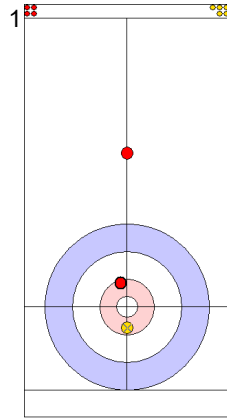

Game - Shot by Shot

End 2 **NOR - Norway** 1 + 0 (this end) = 1 **CAN - Canada** 0 + 1 (this end) = 1

Prepositioned Stones

NOR: ROENNING M
Draw ⤵ 100%

CAN: JONES J
Draw ⤵ 75%

NOR: BRAENDEN M
Draw ⤵ 100%

CAN: LAING B
Draw ⤵ 50%

NOR: BRAENDEN M
Draw ⤵ 75%

CAN: LAING B
Hit and Roll ⤵ 100%

NOR: BRAENDEN M
Raise ⤵ 75%

CAN: LAING B
Guard ⤵ 75%

NOR: ROENNING M
Raise ⤵ 100%

CAN: JONES J
Raise ⤵ 100%

	NOR	CAN
Total Score	1	1
Time left	16:34	16:11

Legend:
 ⤵ Clockwise ⤴ Counter-clockwise - Not considered

Game - Shot by Shot

End 4 **NOR - Norway** 2 + 1 (this end) = 3 **CAN - Canada** 1 + 0 (this end) = 1

Prepositioned Stones

NOR: ROENNING M
Draw ⌚ 75%