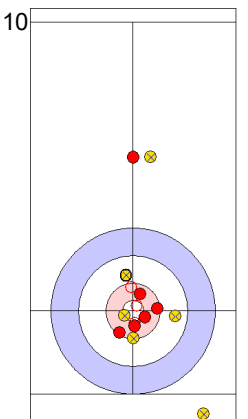

NOR: BRAENDEN M
Draw ⤵ 75%

CAN: LAING B
Hit and Roll ⤵ 100%

NOR: BRAENDEN M
Raise ⤵ 75%

CAN: LAING B
Guard ⤵ 75%

NOR: ROENNING M
Raise ⤵ 100%

CAN: JONES J
Raise ⤵ 100%

	NOR	CAN
Total Score	1	1
Time left	16:34	16:11

Legend:
 ⤵ Clockwise ⤴ Counter-clockwise - Not considered

Game - Shot by Shot

End 4 **NOR - Norway** 2 + 1 (this end) = 3 **CAN - Canada** 1 + 0 (this end) = 1

Prepositioned Stones

NOR: ROENNING M
Draw ⌚ 75%