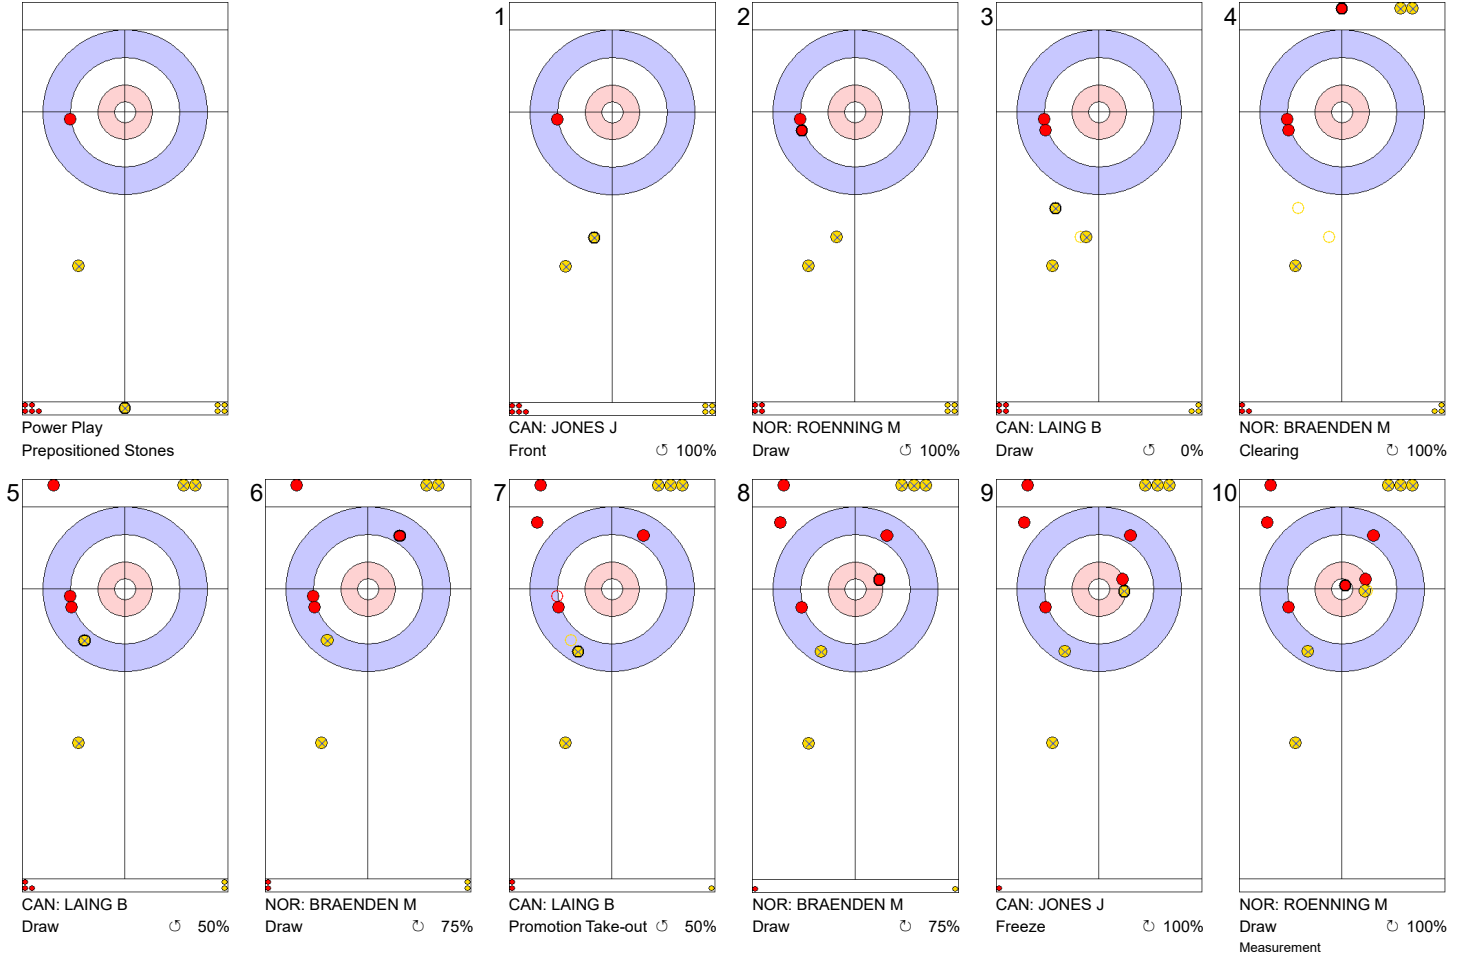

CAN: JONES J
Draw ⌚ 75%

NOR: BRAENDEN M
Raise ⌚ 75%

CAN: LAING B
Double Take-out ⌚ 25%

NOR: BRAENDEN M
Hit and Roll ⌚ 75%

CAN: LAING B
Hit and Roll ⌚ 75%

NOR: BRAENDEN M
Hit and Roll ⌚ 75%

CAN: LAING B
Hit and Roll ⌚ 75%

NOR: ROENNING M
Hit and Roll ⌚ 100%

CAN: JONES J
Take-out ⌚ 0%

	NOR	CAN
Total Score	3	1
Time left	11:05	11:25

Legend:
 ⌚ Clockwise ⌚ Counter-clockwise - Not considered

Game - Shot by Shot

End 5 ● **NOR - Norway** 3 + 1 (this end) = 4 ● **CAN - Canada** 1 + 0 (this end) = 1

	NOR	CAN
Total Score	4	1
Time left	08:33	07:48

Legend:
 ⤵ Clockwise ⤴ Counter-clockwise - Not considered

Game - Shot by Shot

End 7 **NOR - Norway** 4 + 1 (this end) = 5 **CAN - Canada** 2 + 0 (this end) = 2

	NOR	CAN
Total Score	5	2
Time left	02:42	02:23

Legend:
 Clockwise
  Counter-clockwise
 - Not considered

Game - Shot by Shot

	NOR	CAN
Total Score	6	2
Time left	00:50	00:25

Legend:
 Clockwise
  Counter-clockwise
 - Not considered