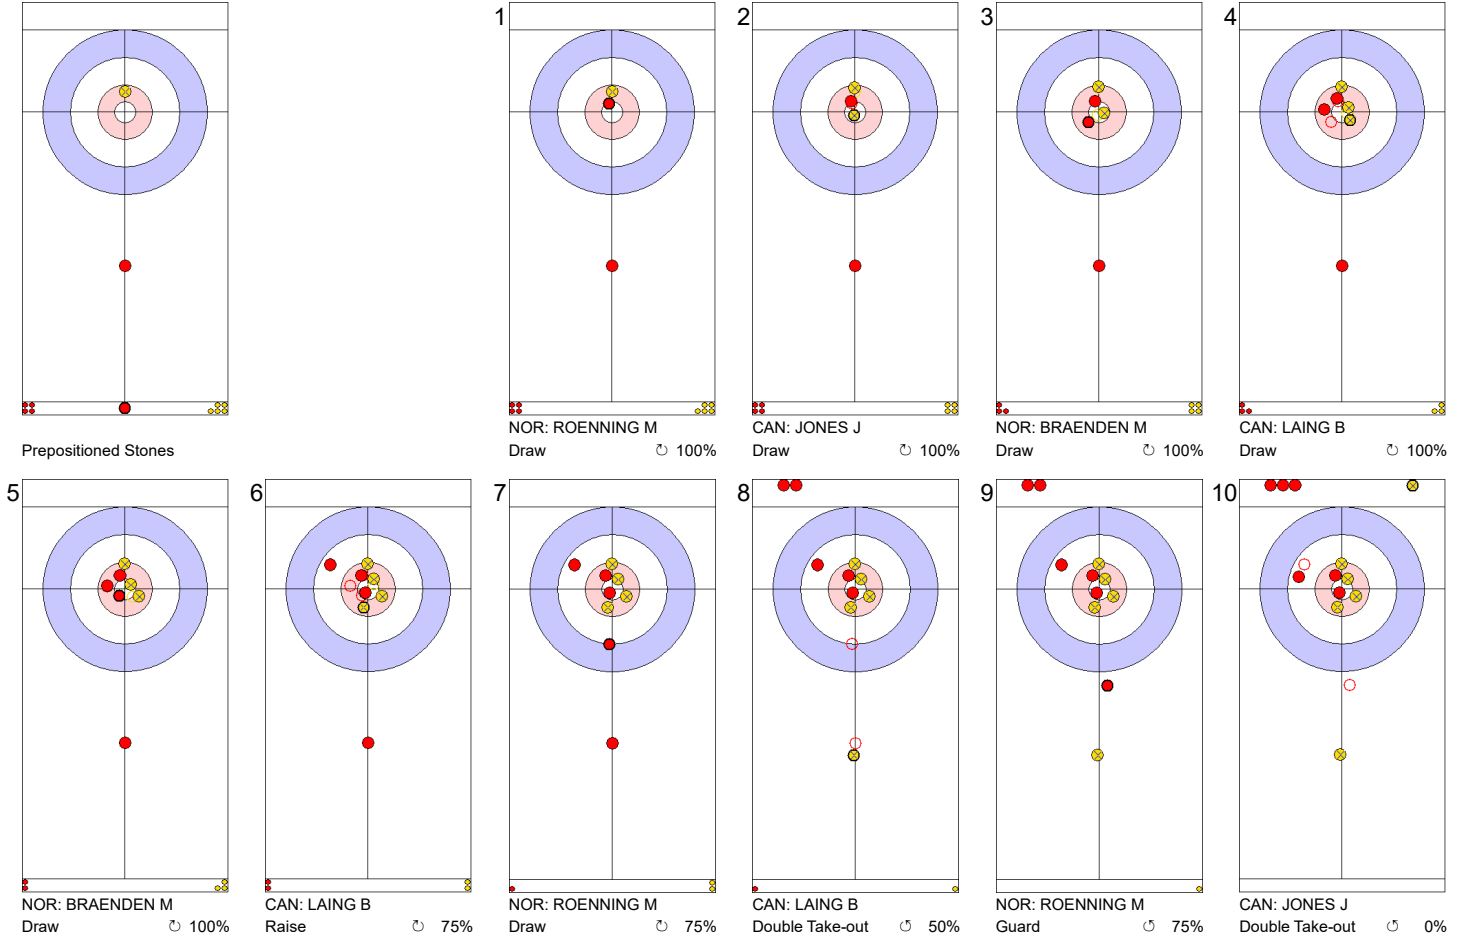

Game - Shot by Shot

End 1 **● NOR - Norway** **0 + 1 (this end) = 1** **⊗ CAN - Canada** **0 + 0 (this end) = 0**

	NOR	CAN
Total Score	1	0
Time left	19:15	18:56

Legend:
 ↻ Clockwise ↺ Counter-clockwise - Not considered

Game - Shot by Shot

End 2 **NOR - Norway** 1 + 0 (this end) = 1 **CAN - Canada** 0 + 1 (this end) = 1

Prepositioned Stones

NOR: ROENNING M
Draw ⤵ 100%

CAN: JONES J
Draw ⤵ 75%

NOR: BRAENDEN M
Draw ⤵ 100%

CAN: LAING B
Draw ⤵ 50%