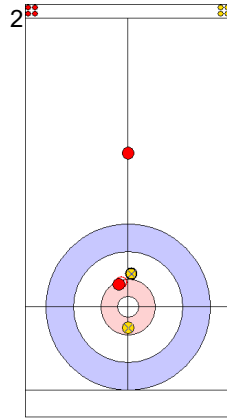

NOR: BRAENDEN M
Draw ⤵ 75%

CAN: LAING B
Hit and Roll ⤵ 100%

NOR: BRAENDEN M
Raise ⤵ 75%

CAN: LAING B
Guard ⤵ 75%

NOR: ROENNING M
Raise ⤵ 100%

CAN: JONES J
Raise ⤵ 100%

	NOR	CAN
Total Score	1	1
Time left	16:34	16:11

Legend:
 ⤵ Clockwise ⤴ Counter-clockwise - Not considered

Game - Shot by Shot

End 4 **NOR - Norway** 2 + 1 (this end) = 3 **CAN - Canada** 1 + 0 (this end) = 1

Prepositioned Stones

NOR: ROENNING M
Draw ⌚ 75%

CAN: JONES J
Draw ⌚ 75%

NOR: BRAENDEN M
Raise ⌚ 75%

CAN: LAING B
Double Take-out ⌚ 25%

NOR: BRAENDEN M
Hit and Roll ⌚ 75%

CAN: LAING B
Hit and Roll ⌚ 75%

NOR: BRAENDEN M
Hit and Roll ⌚ 75%

CAN: LAING B
Hit and Roll ⌚ 75%