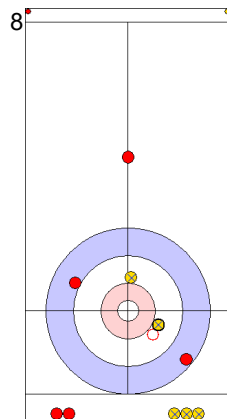

CAN: JONES J
Draw ⌚ 75%

NOR: BRAENDEN M
Raise ⌚ 75%

CAN: LAING B
Double Take-out ⌚ 25%

NOR: BRAENDEN M
Hit and Roll ⌚ 75%

CAN: LAING B
Hit and Roll ⌚ 75%

NOR: BRAENDEN M
Hit and Roll ⌚ 75%

CAN: LAING B
Hit and Roll ⌚ 75%

NOR: ROENNING M
Hit and Roll ⌚ 100%

CAN: JONES J
Take-out ⌚ 0%

	NOR	CAN
Total Score	3	1
Time left	11:05	11:25

Legend:
 ⌚ Clockwise ⌚ Counter-clockwise - Not considered

Game - Shot by Shot

End 5 ● **NOR - Norway** 3 + 1 (this end) = 4 ● **CAN - Canada** 1 + 0 (this end) = 1