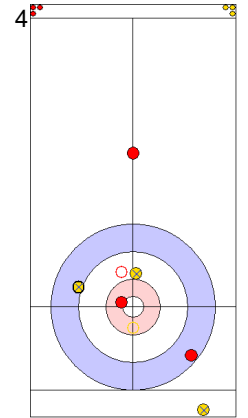

NOR: BRAENDEN M
Draw ⤵ 75%

CAN: LAING B
Hit and Roll ⤵ 100%

NOR: BRAENDEN M
Raise ⤵ 75%

CAN: LAING B
Guard ⤵ 75%

NOR: ROENNING M
Raise ⤵ 100%

CAN: JONES J
Raise ⤵ 100%

	NOR	CAN
Total Score	1	1
Time left	16:34	16:11

Legend:
 ⤵ Clockwise ⤴ Counter-clockwise - Not considered

Game - Shot by Shot

End 4 **NOR - Norway** 2 + 1 (this end) = 3 **CAN - Canada** 1 + 0 (this end) = 1

Prepositioned Stones

NOR: ROENNING M
Draw ⌚ 75%

CAN: JONES J
Draw ⌚ 75%

NOR: BRAENDEN M
Raise ⌚ 75%

CAN: LAING B
Double Take-out ⌚ 25%

NOR: BRAENDEN M
Hit and Roll ⌚ 75%

CAN: LAING B
Hit and Roll ⌚ 75%

NOR: BRAENDEN M
Hit and Roll ⌚ 75%

CAN: LAING B
Hit and Roll ⌚ 75%