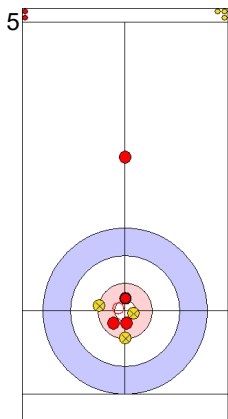

Game - Shot by Shot

End 1 **● NOR - Norway** **0 + 1 (this end) = 1** **⊗ CAN - Canada** **0 + 0 (this end) = 0**

	NOR	CAN
Total Score	1	0
Time left	19:15	18:56

Legend:
 ↻ Clockwise ↺ Counter-clockwise - Not considered

Game - Shot by Shot

End 2 **NOR - Norway** 1 + 0 (this end) = 1 **CAN - Canada** 0 + 1 (this end) = 1

Prepositioned Stones

NOR: ROENNING M
Draw ⤵ 100%

CAN: JONES J
Draw ⤵ 75%

NOR: BRAENDEN M
Draw ⤵ 100%

CAN: LAING B
Draw ⤵ 50%

NOR: BRAENDEN M
Draw ⤵ 75%

CAN: LAING B
Hit and Roll ⤵ 100%

NOR: BRAENDEN M
Raise ⤵ 75%

CAN: LAING B
Guard ⤵ 75%

NOR: ROENNING M
Raise ⤵ 100%

CAN: JONES J
Raise ⤵ 100%

	NOR	CAN
Total Score	1	1
Time left	16:34	16:11

Legend:
 ⤵ Clockwise ⤴ Counter-clockwise - Not considered

Game - Shot by Shot

End 4 **NOR - Norway** 2 + 1 (this end) = 3 **CAN - Canada** 1 + 0 (this end) = 1

Prepositioned Stones

NOR: ROENNING M
Draw ⌚ 75%