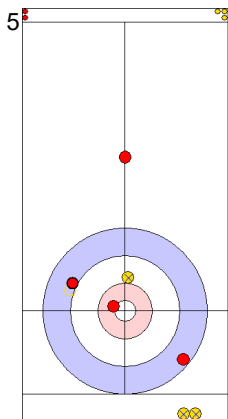

NOR: BRAENDEN M
Hit and Roll   ⌚ 75%