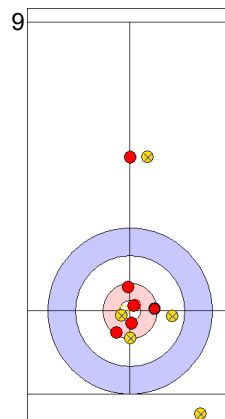

NOR: BRAENDEN M
Draw ⤵ 75%

CAN: LAING B
Hit and Roll ⤵ 100%

NOR: BRAENDEN M
Raise ⤵ 75%

CAN: LAING B
Guard ⤵ 75%

NOR: ROENNING M
Raise ⤵ 100%

CAN: JONES J
Raise ⤵ 100%

	NOR	CAN
Total Score	1	1
Time left	16:34	16:11

Legend:
 ⤵ Clockwise ⤴ Counter-clockwise - Not considered

Game - Shot by Shot

End 4 **NOR - Norway** 2 + 1 (this end) = 3 **CAN - Canada** 1 + 0 (this end) = 1

Prepositioned Stones

NOR: ROENNING M
Draw ⌚ 75%