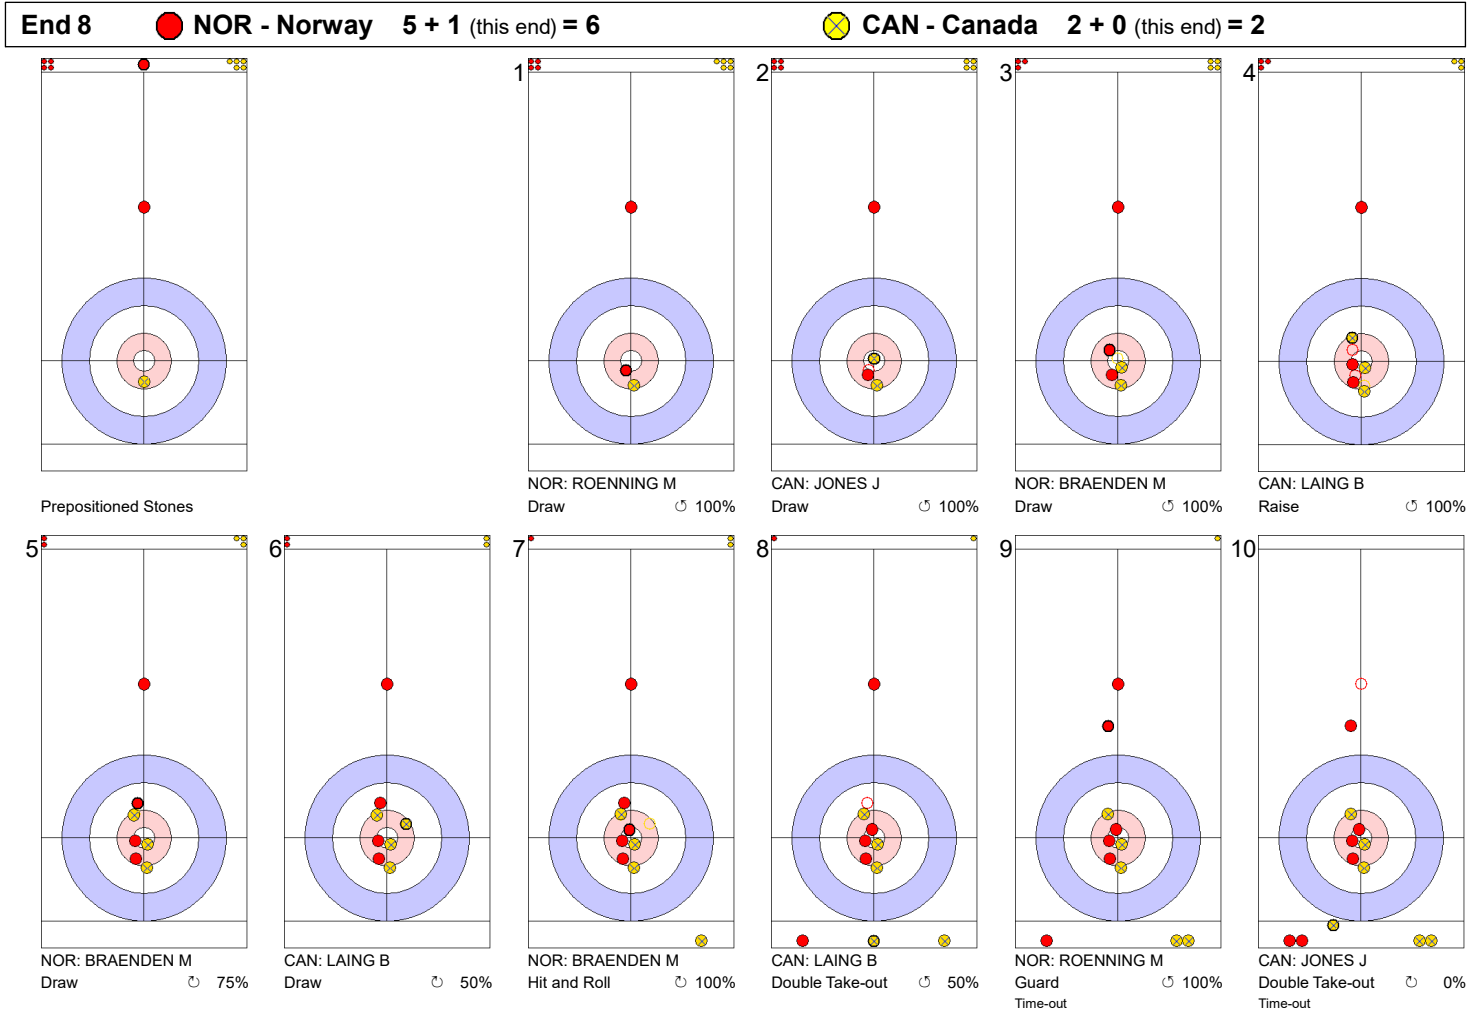

NOR: ROENNING M
Hit and Roll ⌚ 100%

CAN: JONES J
Take-out ⌚ 0%

	NOR	CAN
Total Score	3	1
Time left	11:05	11:25

Legend:
 ⌚ Clockwise ⌚ Counter-clockwise - Not considered

Game - Shot by Shot

End 5 ● **NOR - Norway** 3 + 1 (this end) = 4 ● **CAN - Canada** 1 + 0 (this end) = 1

	NOR	CAN
Total Score	4	1
Time left	08:33	07:48

Legend:
 ⤵ Clockwise ⤴ Counter-clockwise - Not considered

Game - Shot by Shot

End 7 **NOR - Norway** 4 + 1 (this end) = 5 **CAN - Canada** 2 + 0 (this end) = 2

	NOR	CAN
Total Score	5	2
Time left	02:42	02:23

Legend:
 Clockwise
  Counter-clockwise
 - Not considered

Game - Shot by Shot

	NOR	CAN
Total Score	6	2
Time left	00:50	00:25

Legend:
 Clockwise
  Counter-clockwise
 - Not considered