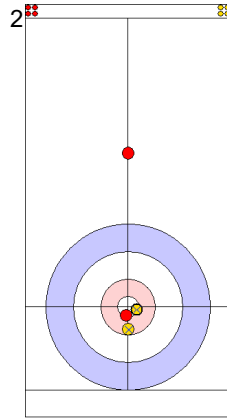

Game - Shot by Shot

End 1 **● NOR - Norway** **0 + 1 (this end) = 1** **⊗ CAN - Canada** **0 + 0 (this end) = 0**

	NOR	CAN
Total Score	1	0
Time left	19:15	18:56

Legend:
 ↻ Clockwise ↺ Counter-clockwise - Not considered

Game - Shot by Shot

End 2 **NOR - Norway** 1 + 0 (this end) = 1 **CAN - Canada** 0 + 1 (this end) = 1

Prepositioned Stones

NOR: ROENNING M
Draw ⤵ 100%

CAN: JONES J
Draw ⤵ 75%

NOR: BRAENDEN M
Draw ⤵ 100%

CAN: LAING B
Draw ⤵ 50%

NOR: BRAENDEN M
Draw ⤵ 75%

CAN: LAING B
Hit and Roll ⤵ 100%

NOR: BRAENDEN M
Raise ⤵ 75%

CAN: LAING B
Guard ⤵ 75%

NOR: ROENNING M
Raise ⤵ 100%

CAN: JONES J
Raise ⤵ 100%

	NOR	CAN
Total Score	1	1
Time left	16:34	16:11

Legend:
 ⤵ Clockwise ⤴ Counter-clockwise - Not considered

Game - Shot by Shot

End 4 **NOR - Norway** 2 + 1 (this end) = 3 **CAN - Canada** 1 + 0 (this end) = 1

Prepositioned Stones

NOR: ROENNING M
Draw ⌚ 75%