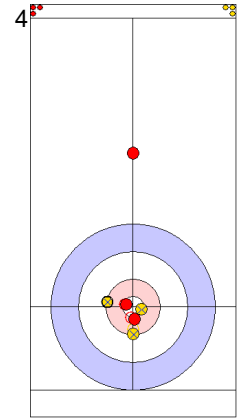

Game - Shot by Shot

End 1 **● NOR - Norway** **0 + 1 (this end) = 1** **⊗ CAN - Canada** **0 + 0 (this end) = 0**

	NOR	CAN
Total Score	1	0
Time left	19:15	18:56

Legend:
 ↻ Clockwise ↺ Counter-clockwise - Not considered

Game - Shot by Shot

End 2 **NOR - Norway** 1 + 0 (this end) = 1 **CAN - Canada** 0 + 1 (this end) = 1

Prepositioned Stones

NOR: ROENNING M
Draw ⤵ 100%

CAN: JONES J
Draw ⤵ 75%

NOR: BRAENDEN M
Draw ⤵ 100%

CAN: LAING B
Draw ⤵ 50%

NOR: BRAENDEN M
Draw ⤵ 75%

CAN: LAING B
Hit and Roll ⤵ 100%

NOR: BRAENDEN M
Raise ⤵ 75%

CAN: LAING B
Guard ⤵ 75%

NOR: ROENNING M
Raise ⤵ 100%

CAN: JONES J
Raise ⤵ 100%

	NOR	CAN
Total Score	1	1
Time left	16:34	16:11

Legend:
 ⤵ Clockwise ⤴ Counter-clockwise - Not considered

Game - Shot by Shot

End 4 **NOR - Norway** 2 + 1 (this end) = 3 **CAN - Canada** 1 + 0 (this end) = 1

Prepositioned Stones

NOR: ROENNING M
Draw ⌚ 75%