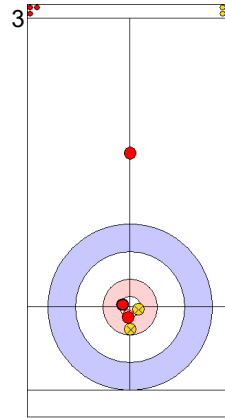

Game - Shot by Shot

End 1 **● NOR - Norway** **0 + 1 (this end) = 1** **⊗ CAN - Canada** **0 + 0 (this end) = 0**

	NOR	CAN
Total Score	1	0
Time left	19:15	18:56

Legend:
 ↻ Clockwise ↺ Counter-clockwise - Not considered

Game - Shot by Shot

End 2 **NOR - Norway** 1 + 0 (this end) = 1 **CAN - Canada** 0 + 1 (this end) = 1

Prepositioned Stones

NOR: ROENNING M
Draw ⤵ 100%

CAN: JONES J
Draw ⤵ 75%

NOR: BRAENDEN M
Draw ⤵ 100%

CAN: LAING B
Draw ⤵ 50%

NOR: BRAENDEN M
Draw ⤵ 75%

CAN: LAING B
Hit and Roll ⤵ 100%

NOR: BRAENDEN M
Raise ⤵ 75%

CAN: LAING B
Guard ⤵ 75%

NOR: ROENNING M
Raise ⤵ 100%

CAN: JONES J
Raise ⤵ 100%

	NOR	CAN
Total Score	1	1
Time left	16:34	16:11

Legend:
 ⤵ Clockwise ⤴ Counter-clockwise - Not considered

Game - Shot by Shot

End 4 **NOR - Norway** 2 + 1 (this end) = 3 **CAN - Canada** 1 + 0 (this end) = 1

Prepositioned Stones

NOR: ROENNING M
Draw ⌚ 75%