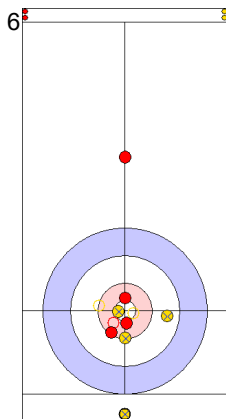

Game - Shot by Shot

End 1 **● NOR - Norway** **0 + 1 (this end) = 1** **⊗ CAN - Canada** **0 + 0 (this end) = 0**

	NOR	CAN
Total Score	1	0
Time left	19:15	18:56

Legend:
 ↻ Clockwise ↺ Counter-clockwise - Not considered

Game - Shot by Shot

End 2 **NOR - Norway** 1 + 0 (this end) = 1 **CAN - Canada** 0 + 1 (this end) = 1

Prepositioned Stones

NOR: ROENNING M
Draw ⤵ 100%

CAN: JONES J
Draw ⤵ 75%

NOR: BRAENDEN M
Draw ⤵ 100%

CAN: LAING B
Draw ⤵ 50%

NOR: BRAENDEN M
Draw ⤵ 75%

CAN: LAING B
Hit and Roll ⤵ 100%

NOR: BRAENDEN M
Raise ⤵ 75%

CAN: LAING B
Guard ⤵ 75%

NOR: ROENNING M
Raise ⤵ 100%

CAN: JONES J
Raise ⤵ 100%

	NOR	CAN
Total Score	1	1
Time left	16:34	16:11

Legend:
 ⤵ Clockwise ⤴ Counter-clockwise - Not considered

Game - Shot by Shot

End 4 **NOR - Norway** 2 + 1 (this end) = 3 **CAN - Canada** 1 + 0 (this end) = 1

Prepositioned Stones

NOR: ROENNING M
Draw ⌚ 75%