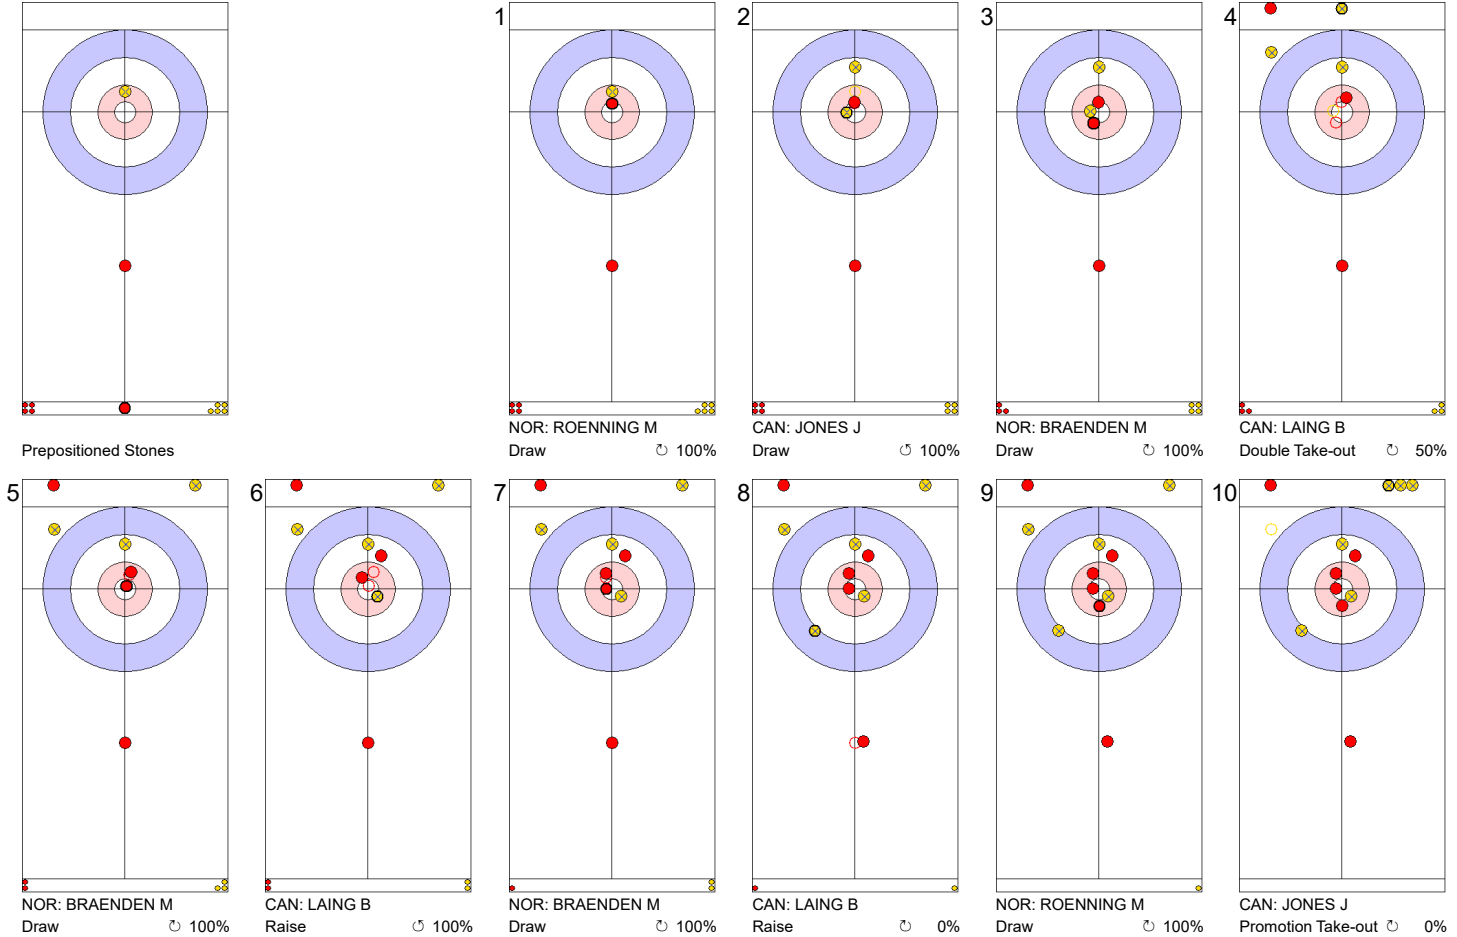

CAN: JONES J
Draw ⌚ 75%

NOR: BRAENDEN M
Raise ⌚ 75%

CAN: LAING B
Double Take-out ⌚ 25%

NOR: BRAENDEN M
Hit and Roll ⌚ 75%

CAN: LAING B
Hit and Roll ⌚ 75%

NOR: BRAENDEN M
Hit and Roll ⌚ 75%

CAN: LAING B
Hit and Roll ⌚ 75%

NOR: ROENNING M
Hit and Roll ⌚ 100%

CAN: JONES J
Take-out ⌚ 0%

	NOR	CAN
Total Score	3	1
Time left	11:05	11:25

Legend:
 ⌚ Clockwise ⌚ Counter-clockwise - Not considered

Game - Shot by Shot

End 5 ● **NOR - Norway** 3 + 1 (this end) = 4 ● **CAN - Canada** 1 + 0 (this end) = 1

	NOR	CAN
Total Score	4	1
Time left	08:33	07:48

Legend:
 ⤵ Clockwise ⤴ Counter-clockwise - Not considered

Game - Shot by Shot

End 7 **NOR - Norway** 4 + 1 (this end) = 5 **CAN - Canada** 2 + 0 (this end) = 2

	NOR	CAN
Total Score	5	2
Time left	02:42	02:23

Legend:
 Clockwise
  Counter-clockwise
 - Not considered

Game - Shot by Shot

	NOR	CAN
Total Score	6	2
Time left	00:50	00:25

Legend:
 Clockwise
  Counter-clockwise
 - Not considered