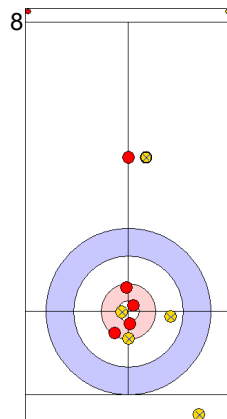

Game - Shot by Shot

End 1 **● NOR - Norway** **0 + 1 (this end) = 1** **⊗ CAN - Canada** **0 + 0 (this end) = 0**

	NOR	CAN
Total Score	1	0
Time left	19:15	18:56

Legend:
 ↻ Clockwise ↺ Counter-clockwise - Not considered

Game - Shot by Shot

End 2 **NOR - Norway** 1 + 0 (this end) = 1 **CAN - Canada** 0 + 1 (this end) = 1

Prepositioned Stones

NOR: ROENNING M
Draw ⤵ 100%

CAN: JONES J
Draw ⤵ 75%

NOR: BRAENDEN M
Draw ⤵ 100%

CAN: LAING B
Draw ⤵ 50%

NOR: BRAENDEN M
Draw ⤵ 75%

CAN: LAING B
Hit and Roll ⤵ 100%

NOR: BRAENDEN M
Raise ⤵ 75%

CAN: LAING B
Guard ⤵ 75%

NOR: ROENNING M
Raise ⤵ 100%

CAN: JONES J
Raise ⤵ 100%

	NOR	CAN
Total Score	1	1
Time left	16:34	16:11

Legend:
 ⤵ Clockwise ⤴ Counter-clockwise - Not considered

Game - Shot by Shot

End 4 **NOR - Norway** 2 + 1 (this end) = 3 **CAN - Canada** 1 + 0 (this end) = 1

Prepositioned Stones

NOR: ROENNING M
Draw ⌚ 75%