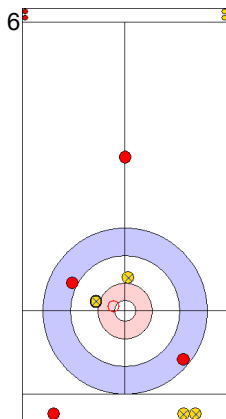

CAN: JONES J
Draw ⌚ 75%

NOR: BRAENDEN M
Raise ⌚ 75%

CAN: LAING B
Double Take-out ⌚ 25%

NOR: BRAENDEN M
Hit and Roll ⌚ 75%

CAN: LAING B
Hit and Roll ⌚ 75%

NOR: BRAENDEN M
Hit and Roll ⌚ 75%

CAN: LAING B
Hit and Roll ⌚ 75%

NOR: ROENNING M
Hit and Roll ⌚ 100%

CAN: JONES J
Take-out ⌚ 0%

	NOR	CAN
Total Score	3	1
Time left	11:05	11:25

Legend:
 ⌚ Clockwise ⌚ Counter-clockwise - Not considered

Game - Shot by Shot

End 5 ● **NOR - Norway** 3 + 1 (this end) = 4 ● **CAN - Canada** 1 + 0 (this end) = 1